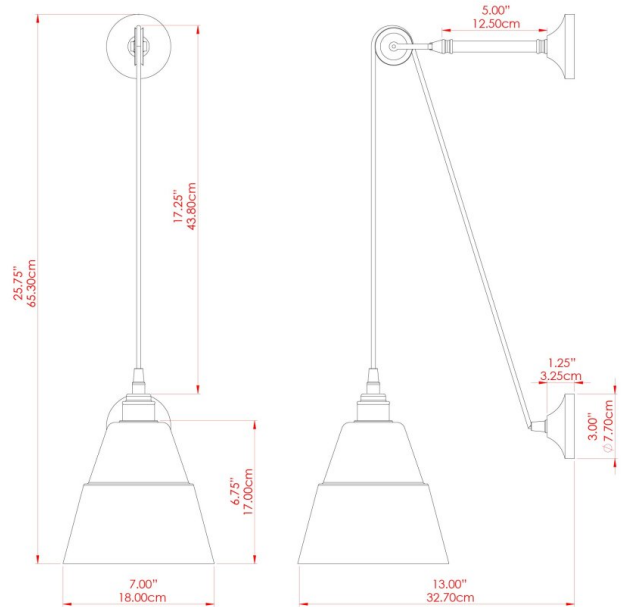

## MLWL199ANTBRS Antique Brass

MATERIAL	Brass   Glass
HEIGHT	77-102cm
WIDTH   DIAMETER	17.5cm
LENGTH   PROJECTION	31.5cm
WEIGHT	1.1 kg
LAMPHOLDER	E27
MAX WATTAGE	40W
VOLTAGE	220/240v
IP RATING	IP20
CLASS PROTECTION	Class I
SHADE	GL146
FLEX   BAR   CHAIN LENGTH	n/a
CABLE TYPE	MLCA002   Brown Fabric Braided Cable   2 Core Twisted

## MLWL199ANTSLV Antique Silver

MATERIAL	Brass   Glass
HEIGHT	77-102cm
WIDTH   DIAMETER	17.5cm
LENGTH   PROJECTION	31.5cm
WEIGHT	1.1 kg
LAMPHOLDER	E27
MAX WATTAGE	40W
VOLTAGE	220/240v
IP RATING	IP20
CLASS PROTECTION	Class I
SHADE	GL146
FLEX   BAR   CHAIN LENGTH	n/a
CABLE TYPE	MLCA001   Black Fabric Braided Cable   2 Core Twisted

## MLWL199POLBRS Polished Brass

MATERIAL	Brass   Glass
HEIGHT	77-102cm
WIDTH   DIAMETER	17.5cm
LENGTH   PROJECTION	31.5cm
WEIGHT	1.1 kg
LAMPHOLDER	E27
MAX WATTAGE	40W
VOLTAGE	220/240v
IP RATING	IP20
CLASS PROTECTION	Class I
SHADE	GL146
FLEX   BAR   CHAIN LENGTH	n/a
CABLE TYPE	MLCA001   Black Fabric Braided Cable   2 Core Twisted

## MLWL199SATBRS Satin Brass

MATERIAL	Brass   Glass
HEIGHT	77-102cm
WIDTH   DIAMETER	17.5cm
LENGTH   PROJECTION	31.5cm
WEIGHT	1.1 kg
LAMPHOLDER	E27
MAX WATTAGE	40W
VOLTAGE	220/240v
IP RATING	IP20
CLASS PROTECTION	Class I
SHADE	GL146
FLEX   BAR   CHAIN LENGTH	n/a
CABLE TYPE	MLCA001   Black Fabric Braided Cable   2 Core Twisted