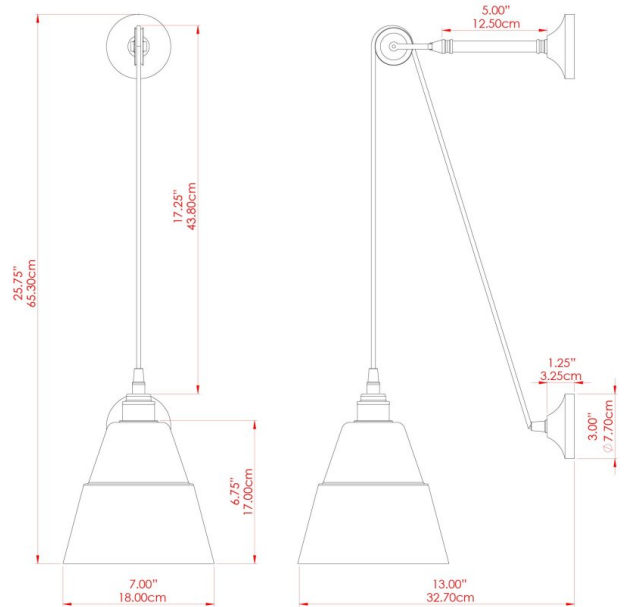

## MLWL199ANTSLV Antique Silver

MATERIAL	Brass   Glass
HEIGHT	77-102cm
WIDTH   DIAMETER	17.5cm
LENGTH   PROJECTION	31.5cm
WEIGHT	1.1 kg
LAMPHOLDER	E27
MAX WATTAGE	40W
VOLTAGE	220/240v
IP RATING	IP20
CLASS PROTECTION	Class I
SHADE	GL146
FLEX   BAR   CHAIN LENGTH	n/a
CABLE TYPE	MLCA001   Black Fabric Braided Cable   2 Core Twisted

## MLWL199POLBRS Polished Brass

MATERIAL	Brass   Glass
HEIGHT	77-102cm
WIDTH   DIAMETER	17.5cm
LENGTH   PROJECTION	31.5cm
WEIGHT	1.1 kg
LAMPHOLDER	E27
MAX WATTAGE	40W
VOLTAGE	220/240v
IP RATING	IP20
CLASS PROTECTION	Class I
SHADE	GL146
FLEX   BAR   CHAIN LENGTH	n/a
CABLE TYPE	MLCA001   Black Fabric Braided Cable   2 Core Twisted

### FIXING BRACKET: MLWB03 | Polished Brass

Product Notes:  
 1) Bulbs not included. 2) Dimensions do not include bulbs. 3) All products are individually made-to-order and therefore may differ slightly within manufacturing tolerances. 4) Cable / chain can be shortened during installation. Longer cable / chain lengths available on request. 5) Additional colour finishes may be available on request. 6) Refer to our website for a full list of terms and conditions.

## MLWL199SATBRS Satin Brass

MATERIAL	Brass   Glass
HEIGHT	77-102cm
WIDTH   DIAMETER	17.5cm
LENGTH   PROJECTION	31.5cm
WEIGHT	1.1 kg
LAMPHOLDER	E27
MAX WATTAGE	40W
VOLTAGE	220/240v
IP RATING	IP20
CLASS PROTECTION	Class I
SHADE	GL146
FLEX   BAR   CHAIN LENGTH	n/a
CABLE TYPE	MLCA001   Black Fabric Braided Cable   2 Core Twisted