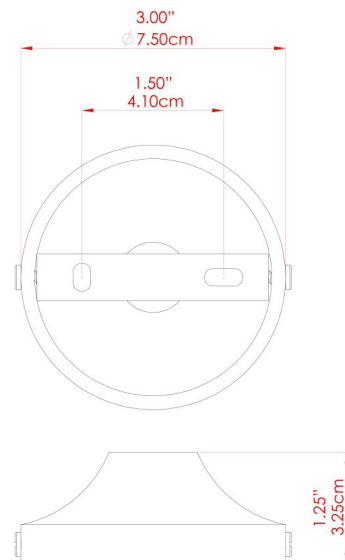

FIXING BRACKET: MLWB03 | Polished Brass

Product Notes:
1) Bulbs not included. 2) Dimensions do not include bulbs. 3) All products are individually made-to-order and therefore may differ slightly within manufacturing tolerances. 4) Cable / chain can be shortened during installation. Longer cable / chain lengths available on request. 5) Additional colour finishes may be available on request. 6) Refer to our website for a full list of terms and conditions.