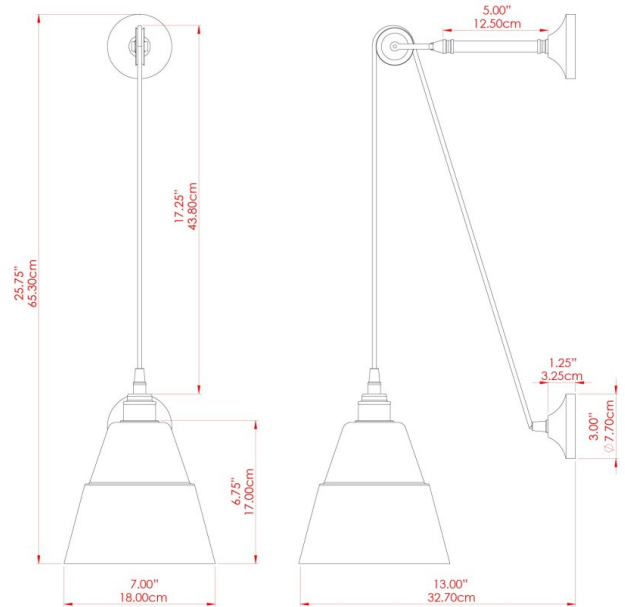

## MLWL199ANTBRS Antique Brass

MATERIAL	Brass   Glass
HEIGHT	77-102cm
WIDTH   DIAMETER	17.5cm
LENGTH   PROJECTION	31.5cm
WEIGHT	1.1 kg
LAMPHOLDER	E27
MAX WATTAGE	40W
VOLTAGE	220/240v
IP RATING	IP20
CLASS PROTECTION	Class I
SHADE	GL146
FLEX   BAR   CHAIN LENGTH	n/a
CABLE TYPE	MLCA002   Brown Fabric Braided Cable   2 Core Twisted

### FIXING BRACKET: MLWB03 | Antique Brass

Product Notes:  
 1) Bulbs not included. 2) Dimensions do not include bulbs. 3) All products are individually made-to-order and therefore may differ slightly within manufacturing tolerances. 4) Cable / chain can be shortened during installation. Longer cable / chain lengths available on request. 5) Additional colour finishes may be available on request. 6) Refer to our website for a full list of terms and conditions.

## MLWL199ANTSLV Antique Silver

MATERIAL	Brass   Glass
HEIGHT	77-102cm
WIDTH   DIAMETER	17.5cm
LENGTH   PROJECTION	31.5cm
WEIGHT	1.1 kg
LAMPHOLDER	E27
MAX WATTAGE	40W
VOLTAGE	220/240v
IP RATING	IP20
CLASS PROTECTION	Class I
SHADE	GL146
FLEX   BAR   CHAIN LENGTH	n/a
CABLE TYPE	MLCA001   Black Fabric Braided Cable   2 Core Twisted

## MLWL199POLBRS Polished Brass

MATERIAL	Brass   Glass
HEIGHT	77-102cm
WIDTH   DIAMETER	17.5cm
LENGTH   PROJECTION	31.5cm
WEIGHT	1.1 kg
LAMPHOLDER	E27
MAX WATTAGE	40W
VOLTAGE	220/240v
IP RATING	IP20
CLASS PROTECTION	Class I
SHADE	GL146
FLEX   BAR   CHAIN LENGTH	n/a
CABLE TYPE	MLCA001   Black Fabric Braided Cable   2 Core Twisted