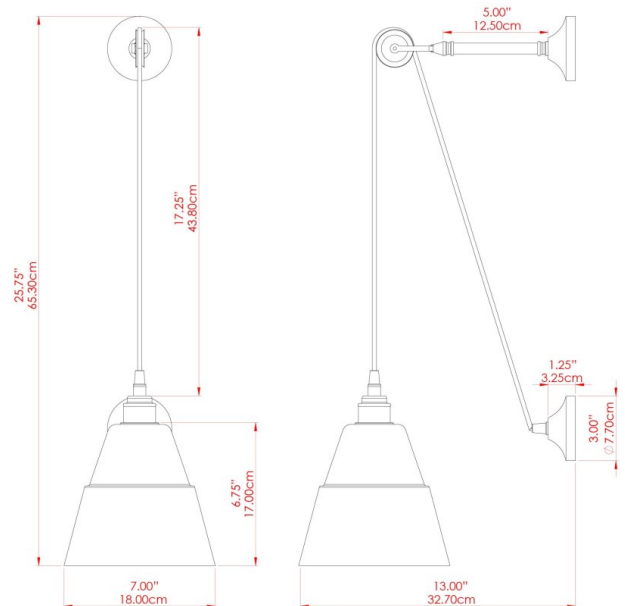

## MLWL199ANTBRS Antique Brass

MATERIAL	Brass   Glass
HEIGHT	77-102cm
WIDTH   DIAMETER	17.5cm
LENGTH   PROJECTION	31.5cm
WEIGHT	1.1 kg
LAMPHOLDER	E27
MAX WATTAGE	40W
VOLTAGE	220/240v
IP RATING	IP20
CLASS PROTECTION	Class I
SHADE	GL146
FLEX   BAR   CHAIN LENGTH	n/a
CABLE TYPE	MLCA002   Brown Fabric Braided Cable   2 Core Twisted

## MLWL199ANTSLV Antique Silver

MATERIAL	Brass   Glass
HEIGHT	77-102cm
WIDTH   DIAMETER	17.5cm
LENGTH   PROJECTION	31.5cm
WEIGHT	1.1 kg
LAMPHOLDER	E27
MAX WATTAGE	40W
VOLTAGE	220/240v
IP RATING	IP20
CLASS PROTECTION	Class I
SHADE	GL146
FLEX   BAR   CHAIN LENGTH	n/a
CABLE TYPE	MLCA001   Black Fabric Braided Cable   2 Core Twisted

### FIXING BRACKET: MLWB03 | Antique Silver

Product Notes:  
 1) Bulbs not included. 2) Dimensions do not include bulbs. 3) All products are individually made-to-order and therefore may differ slightly within manufacturing tolerances. 4) Cable / chain can be shortened during installation. Longer cable / chain lengths available on request. 5) Additional colour finishes may be available on request. 6) Refer to our website for a full list of terms and conditions.

## MLWL199POLBRS Polished Brass

MATERIAL	Brass   Glass
HEIGHT	77-102cm
WIDTH   DIAMETER	17.5cm
LENGTH   PROJECTION	31.5cm
WEIGHT	1.1 kg
LAMPHOLDER	E27
MAX WATTAGE	40W
VOLTAGE	220/240v
IP RATING	IP20
CLASS PROTECTION	Class I
SHADE	GL146
FLEX   BAR   CHAIN LENGTH	n/a
CABLE TYPE	MLCA001   Black Fabric Braided Cable   2 Core Twisted