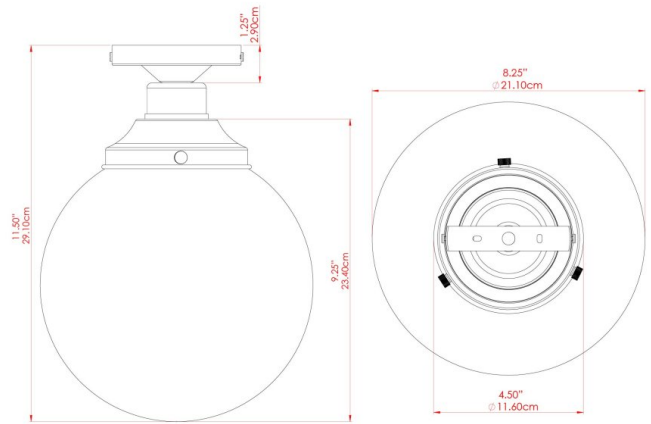

## MLCF33POLBRS Polished Brass

MATERIAL	Brass   Glass
HEIGHT	27cm
WIDTH   DIAMETER	20cm
LENGTH   PROJECTION	n/a
WEIGHT	0.77 kg
LAMPHOLDER	E27
MAX WATTAGE	60W
VOLTAGE	220/240v
IP RATING	IP20
CLASS PROTECTION	Class I
SHADE	GL131
FLEX   BAR   CHAIN LENGTH	n/a
CABLE TYPE	-

# MLCF33POLCHR Polished Chrome

MATERIAL	Brass   Glass
HEIGHT	27cm
WIDTH   DIAMETER	20cm
LENGTH   PROJECTION	n/a
WEIGHT	0.77 kg
LAMPHOLDER	E27
MAX WATTAGE	60W
VOLTAGE	220/240v
IP RATING	IP20
CLASS PROTECTION	Class I
SHADE	GL131
FLEX   BAR   CHAIN LENGTH	n/a
CABLE TYPE	-

# RIAD 20CM Ceiling Light

MLCF33SATBRS Satin Brass

MATERIAL	Brass   Glass
HEIGHT	27cm
WIDTH   DIAMETER	20cm
LENGTH   PROJECTION	n/a
WEIGHT	0.77 kg
LAMPHOLDER	E27
MAX WATTAGE	60W
VOLTAGE	220/240v
IP RATING	IP20
CLASS PROTECTION	Class I
SHADE	GL131
FLEX   BAR   CHAIN LENGTH	n/a
CABLE TYPE	-

## MLCF33SATCHR Satin Chrome

MATERIAL	Brass   Glass
HEIGHT	27cm
WIDTH   DIAMETER	20cm
LENGTH   PROJECTION	n/a
WEIGHT	0.77 kg
LAMPHOLDER	E27
MAX WATTAGE	60W
VOLTAGE	220/240v
IP RATING	IP20
CLASS PROTECTION	Class I
SHADE	GL131
FLEX   BAR   CHAIN LENGTH	n/a
CABLE TYPE	-