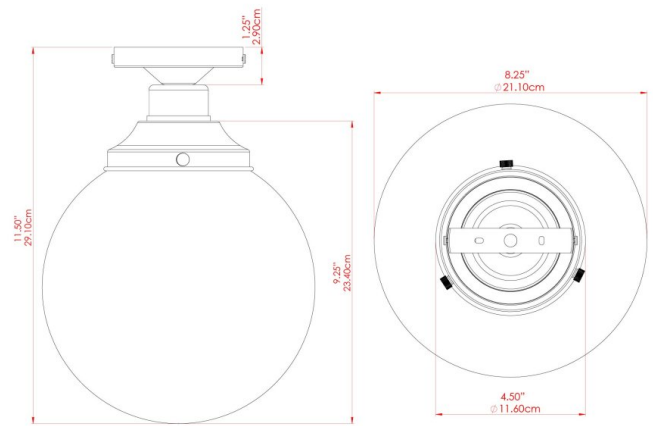

## MLCF33ANTBRS Antique Brass

MATERIAL	Brass   Glass
HEIGHT	27cm
WIDTH   DIAMETER	20cm
LENGTH   PROJECTION	n/a
WEIGHT	0.77 kg
LAMPHOLDER	E27
MAX WATTAGE	60W
VOLTAGE	220/240v
IP RATING	IP20
CLASS PROTECTION	Class I
SHADE	GL131
FLEX   BAR   CHAIN LENGTH	n/a
CABLE TYPE	-

## MLCF33ANTSLV Antique Silver

MATERIAL	Brass   Glass
HEIGHT	27cm
WIDTH   DIAMETER	20cm
LENGTH   PROJECTION	n/a
WEIGHT	0.77 kg
LAMPHOLDER	E27
MAX WATTAGE	60W
VOLTAGE	220/240v
IP RATING	IP20
CLASS PROTECTION	Class I
SHADE	GL131
FLEX   BAR   CHAIN LENGTH	n/a
CABLE TYPE	-

## MLCF33POLBRS Polished Brass

MATERIAL	Brass   Glass
HEIGHT	27cm
WIDTH   DIAMETER	20cm
LENGTH   PROJECTION	n/a
WEIGHT	0.77 kg
LAMPHOLDER	E27
MAX WATTAGE	60W
VOLTAGE	220/240v
IP RATING	IP20
CLASS PROTECTION	Class I
SHADE	GL131
FLEX   BAR   CHAIN LENGTH	n/a
CABLE TYPE	-

# MLCF33POLCHR Polished Chrome

MATERIAL	Brass   Glass
HEIGHT	27cm
WIDTH   DIAMETER	20cm
LENGTH   PROJECTION	n/a
WEIGHT	0.77 kg
LAMPHOLDER	E27
MAX WATTAGE	60W
VOLTAGE	220/240v
IP RATING	IP20
CLASS PROTECTION	Class I
SHADE	GL131
FLEX   BAR   CHAIN LENGTH	n/a
CABLE TYPE	-