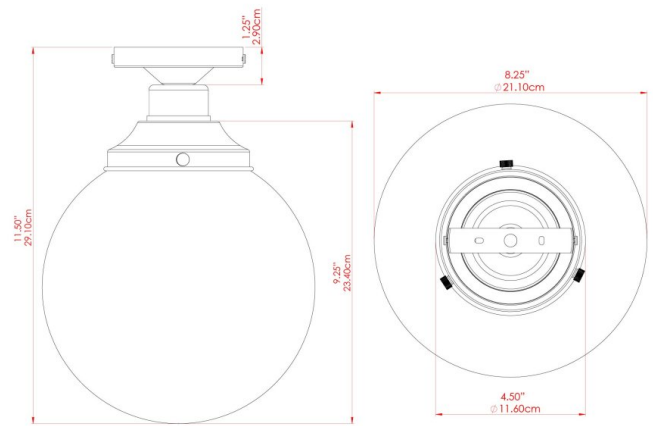

## MLCF33POLBRS Polished Brass

MATERIAL	Brass   Glass
HEIGHT	27cm
WIDTH   DIAMETER	20cm
LENGTH   PROJECTION	n/a
WEIGHT	0.77 kg
LAMPHOLDER	E27
MAX WATTAGE	60W
VOLTAGE	220/240v
IP RATING	IP20
CLASS PROTECTION	Class I
SHADE	GL131
FLEX   BAR   CHAIN LENGTH	n/a
CABLE TYPE	-

# MLCF33POLCHR Polished Chrome

MATERIAL	Brass   Glass
HEIGHT	27cm
WIDTH   DIAMETER	20cm
LENGTH   PROJECTION	n/a
WEIGHT	0.77 kg
LAMPHOLDER	E27
MAX WATTAGE	60W
VOLTAGE	220/240v
IP RATING	IP20
CLASS PROTECTION	Class I
SHADE	GL131
FLEX   BAR   CHAIN LENGTH	n/a
CABLE TYPE	-

# RIAD 20CM Ceiling Light

MLCF33SATBRS Satin Brass

MATERIAL	Brass   Glass
HEIGHT	27cm
WIDTH   DIAMETER	20cm
LENGTH   PROJECTION	n/a
WEIGHT	0.77 kg
LAMPHOLDER	E27
MAX WATTAGE	60W
VOLTAGE	220/240v
IP RATING	IP20
CLASS PROTECTION	Class I
SHADE	GL131
FLEX   BAR   CHAIN LENGTH	n/a
CABLE TYPE	-

## MLCF33SATCHR Satin Chrome

MATERIAL	Brass   Glass
HEIGHT	27cm
WIDTH   DIAMETER	20cm
LENGTH   PROJECTION	n/a
WEIGHT	0.77 kg
LAMPHOLDER	E27
MAX WATTAGE	60W
VOLTAGE	220/240v
IP RATING	IP20
CLASS PROTECTION	Class I
SHADE	GL131
FLEX   BAR   CHAIN LENGTH	n/a
CABLE TYPE	-