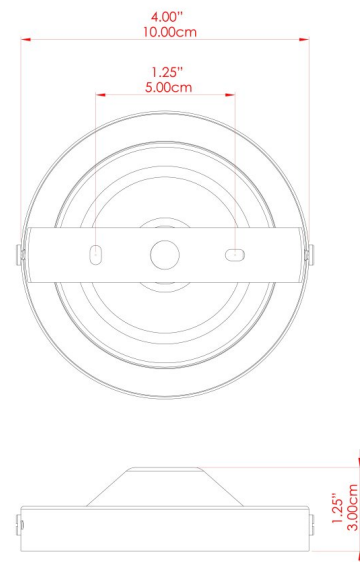

FIXING BRACKET: MLWB02 | Antique Silver

WWW.MULLANLIGHTING.COM

Product Notes:

1) Bulbs not included. 2) Dimensions do not include bulbs. 3) All products are individually made-to-order and therefore may differ slightly within manufacturing tolerances. 4) Cable / chain can be shortened during installation. Longer cable / chain lengths available on request. 5) Additional colour finishes may be available on request. 6) Refer to our website for a full list of terms and conditions.