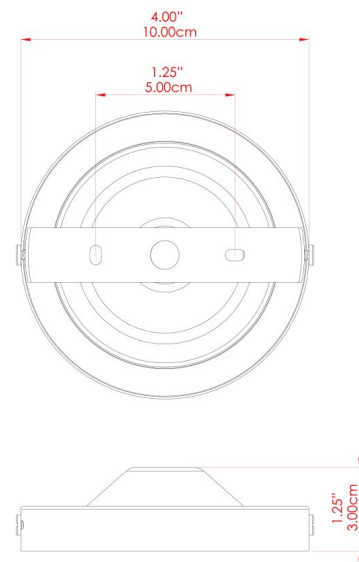

FIXING BRACKET: MLWB02 | Polished Chrome