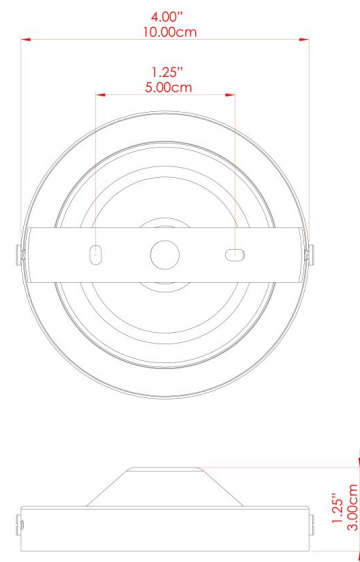

MATERIAL	Brass | Glass
HEIGHT	27cm
WIDTH | DIAMETER	20cm
LENGTH | PROJECTION	n/a
WEIGHT	0.77 kg
LAMPHOLDER	E27
MAX WATTAGE	60W
VOLTAGE	220/240v
IP RATING	IP20
CLASS PROTECTION	Class I
SHADE	GL131
FLEX | BAR | CHAIN LENGTH	n/a
CABLE TYPE	- |

FIXING BRACKET: MLWB02 | Satin Brass