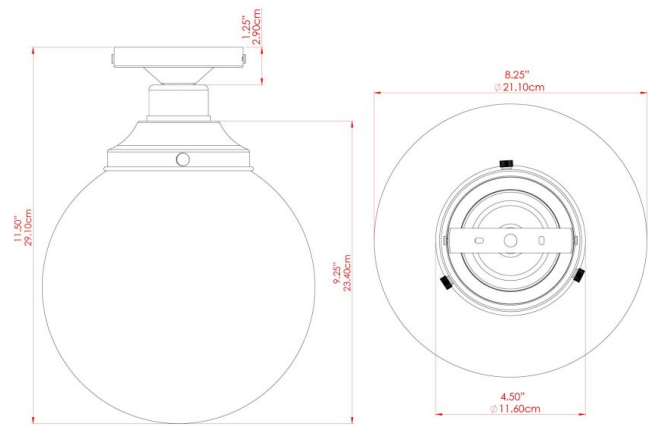

## MLCF33ANTBRS Antique Brass

MATERIAL	Brass   Glass
HEIGHT	27cm
WIDTH   DIAMETER	20cm
LENGTH   PROJECTION	n/a
WEIGHT	0.77 kg
LAMPHOLDER	E27
MAX WATTAGE	60W
VOLTAGE	220/240v
IP RATING	IP20
CLASS PROTECTION	Class I
SHADE	GL131
FLEX   BAR   CHAIN LENGTH	n/a
CABLE TYPE	-

## MLCF33ANTSLV Antique Silver

MATERIAL	Brass   Glass
HEIGHT	27cm
WIDTH   DIAMETER	20cm
LENGTH   PROJECTION	n/a
WEIGHT	0.77 kg
LAMPHOLDER	E27
MAX WATTAGE	60W
VOLTAGE	220/240v
IP RATING	IP20
CLASS PROTECTION	Class I
SHADE	GL131
FLEX   BAR   CHAIN LENGTH	n/a
CABLE TYPE	-

## MLCF33POLBRS Polished Brass

MATERIAL	Brass   Glass
HEIGHT	27cm
WIDTH   DIAMETER	20cm
LENGTH   PROJECTION	n/a
WEIGHT	0.77 kg
LAMPHOLDER	E27
MAX WATTAGE	60W
VOLTAGE	220/240v
IP RATING	IP20
CLASS PROTECTION	Class I
SHADE	GL131
FLEX   BAR   CHAIN LENGTH	n/a
CABLE TYPE	-

# MLCF33POLCHR Polished Chrome

MATERIAL	Brass   Glass
HEIGHT	27cm
WIDTH   DIAMETER	20cm
LENGTH   PROJECTION	n/a
WEIGHT	0.77 kg
LAMPHOLDER	E27
MAX WATTAGE	60W
VOLTAGE	220/240v
IP RATING	IP20
CLASS PROTECTION	Class I
SHADE	GL131
FLEX   BAR   CHAIN LENGTH	n/a
CABLE TYPE	-