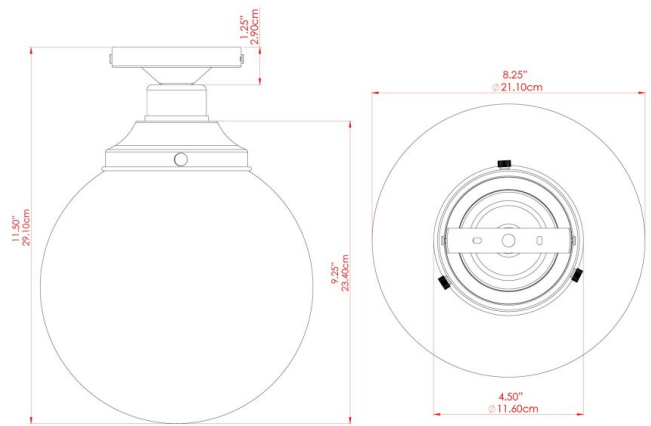

## MLCF33ANTBRS Antique Brass

MATERIAL	Brass   Glass
HEIGHT	27cm
WIDTH   DIAMETER	20cm
LENGTH   PROJECTION	n/a
WEIGHT	0.77 kg
LAMPHOLDER	E27
MAX WATTAGE	60W
VOLTAGE	220/240v
IP RATING	IP20
CLASS PROTECTION	Class I
SHADE	GL131
FLEX   BAR   CHAIN LENGTH	n/a
CABLE TYPE	-

## MLCF33ANTSLV Antique Silver

MATERIAL	Brass   Glass
HEIGHT	27cm
WIDTH   DIAMETER	20cm
LENGTH   PROJECTION	n/a
WEIGHT	0.77 kg
LAMPHOLDER	E27
MAX WATTAGE	60W
VOLTAGE	220/240v
IP RATING	IP20
CLASS PROTECTION	Class I
SHADE	GL131
FLEX   BAR   CHAIN LENGTH	n/a
CABLE TYPE	-

## MLCF33POLBRS Polished Brass

MATERIAL	Brass   Glass
HEIGHT	27cm
WIDTH   DIAMETER	20cm
LENGTH   PROJECTION	n/a
WEIGHT	0.77 kg
LAMPHOLDER	E27
MAX WATTAGE	60W
VOLTAGE	220/240v
IP RATING	IP20
CLASS PROTECTION	Class I
SHADE	GL131
FLEX   BAR   CHAIN LENGTH	n/a
CABLE TYPE	-

# MLCF33POLCHR Polished Chrome

MATERIAL	Brass   Glass
HEIGHT	27cm
WIDTH   DIAMETER	20cm
LENGTH   PROJECTION	n/a
WEIGHT	0.77 kg
LAMPHOLDER	E27
MAX WATTAGE	60W
VOLTAGE	220/240v
IP RATING	IP20
CLASS PROTECTION	Class I
SHADE	GL131
FLEX   BAR   CHAIN LENGTH	n/a
CABLE TYPE	-