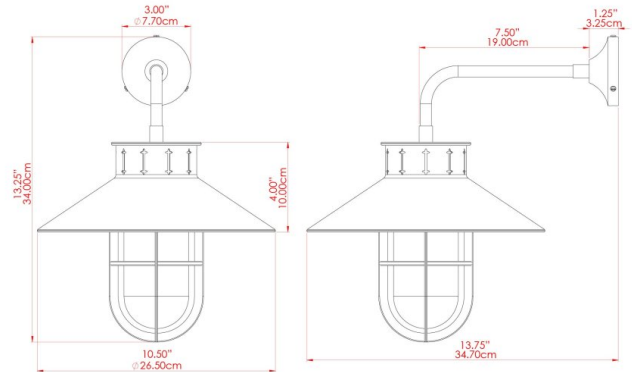

# MLWL163ANTBRS Antique Brass

MATERIAL	Brass
HEIGHT	30cm
WIDTH   DIAMETER	26.5cm
LENGTH   PROJECTION	35cm
WEIGHT	1.5 kg
LAMPHOLDER	E27
MAX WATTAGE	40W
VOLTAGE	220/240v
IP RATING	IP20
CLASS PROTECTION	Class I
SHADE	As per description
FLEX   BAR   CHAIN LENGTH	n/a
CABLE TYPE	-

# MLWL163ANTSLV Antique Silver

MATERIAL	Brass
HEIGHT	30cm
WIDTH   DIAMETER	26.5cm
LENGTH   PROJECTION	35cm
WEIGHT	1.5 kg
LAMPHOLDER	E27
MAX WATTAGE	40W
VOLTAGE	220/240v
IP RATING	IP20
CLASS PROTECTION	Class I
SHADE	As per description
FLEX   BAR   CHAIN LENGTH	n/a
CABLE TYPE	-

# BOYD Wall Light

MLWL163POLBRS Polished Brass

MATERIAL	Brass
HEIGHT	30cm
WIDTH   DIAMETER	26.5cm
LENGTH   PROJECTION	35cm
WEIGHT	1.5 kg
LAMPHOLDER	E27
MAX WATTAGE	40W
VOLTAGE	220/240v
IP RATING	IP20
CLASS PROTECTION	Class I
SHADE	As per description
FLEX   BAR   CHAIN LENGTH	n/a
CABLE TYPE	-

# BOYD Wall Light

MLWL163SATBRS Satin Brass

MATERIAL	Brass
HEIGHT	30cm
WIDTH   DIAMETER	26.5cm
LENGTH   PROJECTION	35cm
WEIGHT	1.5 kg
LAMPHOLDER	E27
MAX WATTAGE	40W
VOLTAGE	220/240v
IP RATING	IP20
CLASS PROTECTION	Class I
SHADE	As per description
FLEX   BAR   CHAIN LENGTH	n/a
CABLE TYPE	-