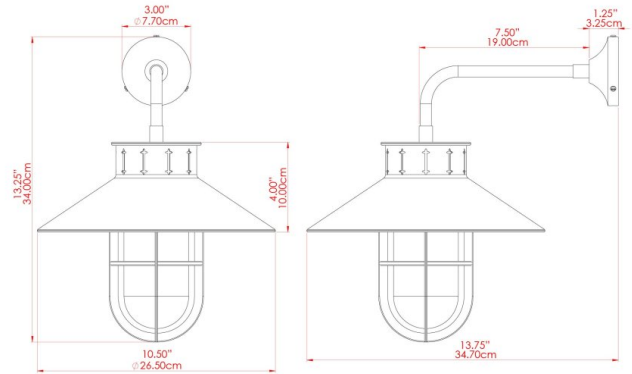

# MLWL163ANTBRS Antique Brass

MATERIAL	Brass
HEIGHT	30cm
WIDTH   DIAMETER	26.5cm
LENGTH   PROJECTION	35cm
WEIGHT	1.5 kg
LAMPHOLDER	E27
MAX WATTAGE	40W
VOLTAGE	220/240v
IP RATING	IP20
CLASS PROTECTION	Class I
SHADE	As per description
FLEX   BAR   CHAIN LENGTH	n/a
CABLE TYPE	-

# MLWL163ANTSLV Antique Silver

MATERIAL	Brass
HEIGHT	30cm
WIDTH   DIAMETER	26.5cm
LENGTH   PROJECTION	35cm
WEIGHT	1.5 kg
LAMPHOLDER	E27
MAX WATTAGE	40W
VOLTAGE	220/240v
IP RATING	IP20
CLASS PROTECTION	Class I
SHADE	As per description
FLEX   BAR   CHAIN LENGTH	n/a
CABLE TYPE	-

# BOYD Wall Light

MLWL163POLBRS Polished Brass

MATERIAL	Brass
HEIGHT	30cm
WIDTH   DIAMETER	26.5cm
LENGTH   PROJECTION	35cm
WEIGHT	1.5 kg
LAMPHOLDER	E27
MAX WATTAGE	40W
VOLTAGE	220/240v
IP RATING	IP20
CLASS PROTECTION	Class I
SHADE	As per description
FLEX   BAR   CHAIN LENGTH	n/a
CABLE TYPE	-