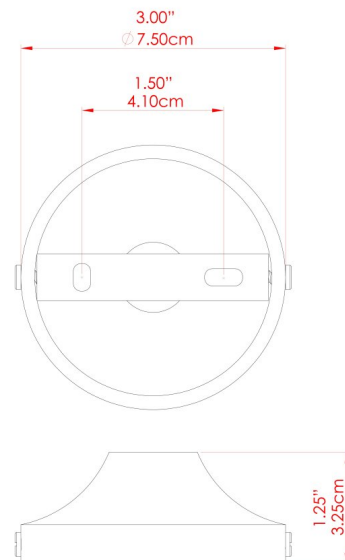

# MLWL163ANTBRS Antique Brass

MATERIAL	Brass
HEIGHT	30cm
WIDTH   DIAMETER	26.5cm
LENGTH   PROJECTION	35cm
WEIGHT	1.5 kg
LAMPHOLDER	E27
MAX WATTAGE	40W
VOLTAGE	220/240v
IP RATING	IP20
CLASS PROTECTION	Class I
SHADE	As per description
FLEX   BAR   CHAIN LENGTH	n/a
CABLE TYPE	-

#### Product Notes:

1) Bulbs not included. 2) Dimensions do not include bulbs. 3) All products are individually made-to-order and therefore may differ slightly within manufacturing tolerances. 4) Cable / chain can be shortened during installation. Longer cable / chain lengths available on request. 5) Additional colour finishes may be available on request. 6) Refer to our website for a full list of terms and conditions.

# MLWL163ANTSLV Antique Silver

MATERIAL	Brass
HEIGHT	30cm
WIDTH   DIAMETER	26.5cm
LENGTH   PROJECTION	35cm
WEIGHT	1.5 kg
LAMPHOLDER	E27
MAX WATTAGE	40W
VOLTAGE	220/240v
IP RATING	IP20
CLASS PROTECTION	Class I
SHADE	As per description
FLEX   BAR   CHAIN LENGTH	n/a
CABLE TYPE	-

# BOYD Wall Light

MLWL163POLBRS Polished Brass

MATERIAL	Brass
HEIGHT	30cm
WIDTH   DIAMETER	26.5cm
LENGTH   PROJECTION	35cm
WEIGHT	1.5 kg
LAMPHOLDER	E27
MAX WATTAGE	40W
VOLTAGE	220/240v
IP RATING	IP20
CLASS PROTECTION	Class I
SHADE	As per description
FLEX   BAR   CHAIN LENGTH	n/a
CABLE TYPE	-