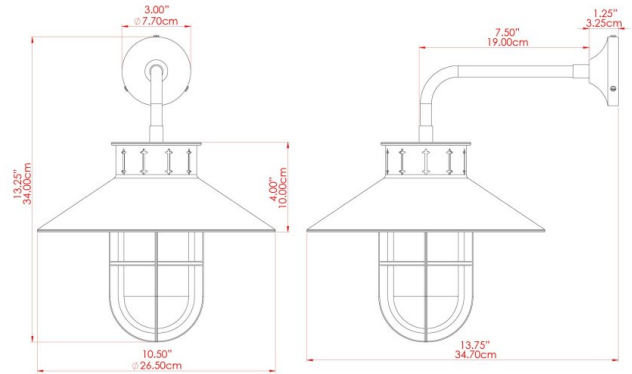

# BOYD Wall Light

# MLWL163ANTBRS Antique Brass

MATERIAL	Brass
HEIGHT	30cm
WIDTH   DIAMETER	26.5cm
LENGTH   PROJECTION	35cm
WEIGHT	1.5 kg
LAMPHOLDER	E27
MAX WATTAGE	40W
VOLTAGE	220/240v
IP RATING	IP20
CLASS PROTECTION	Class I
SHADE	As per description
FLEX   BAR   CHAIN LENGTH	n/a
CABLE TYPE	-

# MLWL163ANTSLV Antique Silver

MATERIAL	Brass
HEIGHT	30cm
WIDTH   DIAMETER	26.5cm
LENGTH   PROJECTION	35cm
WEIGHT	1.5 kg
LAMPHOLDER	E27
MAX WATTAGE	40W
VOLTAGE	220/240v
IP RATING	IP20
CLASS PROTECTION	Class I
SHADE	As per description
FLEX   BAR   CHAIN LENGTH	n/a
CABLE TYPE	-

# BOYD Wall Light

MLWL163POLBRS Polished Brass

MATERIAL	Brass
HEIGHT	30cm
WIDTH   DIAMETER	26.5cm
LENGTH   PROJECTION	35cm
WEIGHT	1.5 kg
LAMPHOLDER	E27
MAX WATTAGE	40W
VOLTAGE	220/240v
IP RATING	IP20
CLASS PROTECTION	Class I
SHADE	As per description
FLEX   BAR   CHAIN LENGTH	n/a
CABLE TYPE	-