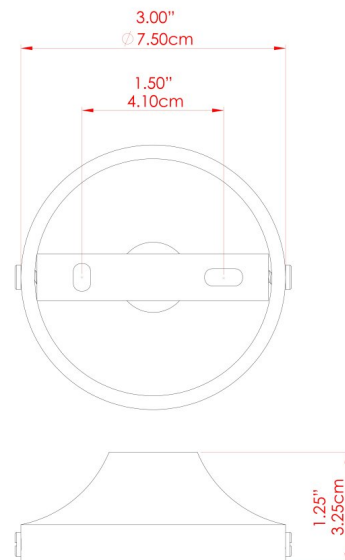

FIXING BRACKET: MLWB03

WWW.MULLANLIGHTING.COM

Product Notes:

1) Bulbs not included. 2) Dimensions do not include bulbs. 3) All products are individually made-to-order and therefore may differ slightly within manufacturing tolerances. 4) Cable / chain can be shortened during installation. Longer cable / chain lengths available on request. 5) Additional colour finishes may be available on request. 6) Refer to our website for a full list of terms and conditions.