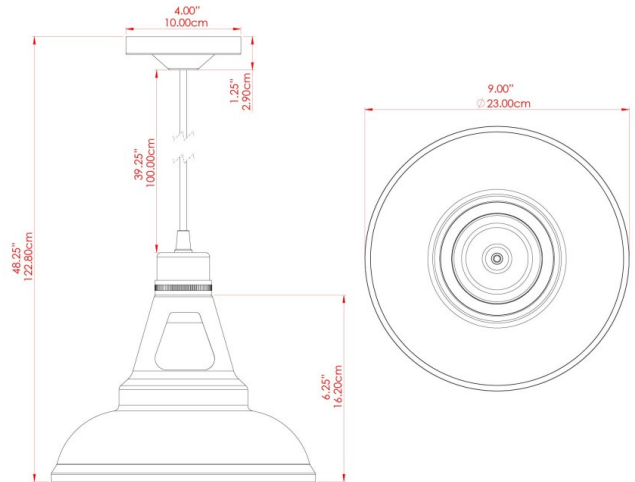

# MLP387POLCOP Polished Copper

MATERIAL	Brass   Steel
HEIGHT	23cm
WIDTH   DIAMETER	30.5cm
LENGTH   PROJECTION	n/a
WEIGHT	0.8 kg
LAMPHOLDER	E27
MAX WATTAGE	60W
VOLTAGE	220/240v
IP RATING	IP20
CLASS PROTECTION	Class I
SHADE	-
FLEX   BAR   CHAIN LENGTH	100cm
CABLE TYPE	MLCA001   Black Fabric Braided Cable   2 Core Twisted