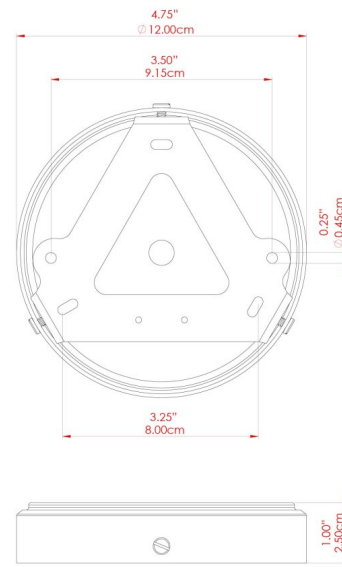

FIXING BRACKET: MLROSE39 | Antique Brass

Product Notes:
1) Bulbs not included. 2) Dimensions do not include bulbs. 3) All products are individually made-to-order and therefore may differ slightly within manufacturing tolerances. 4) Cable / chain can be shortened during installation. Longer cable / chain lengths available on request. 5) Additional colour finishes may be available on request. 6) Refer to our website for a full list of terms and conditions.