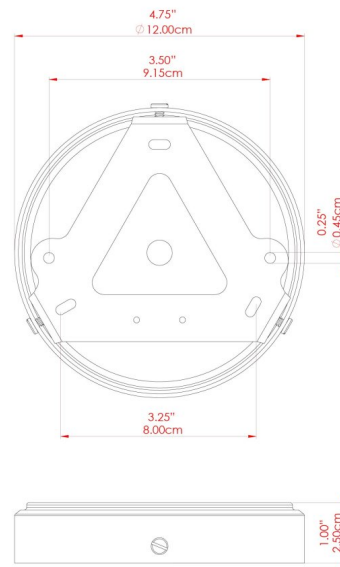

MAUA 30CM Pendant

MLP410ANTBRS Antique Brass

MATERIAL	Brass
HEIGHT	16cm
WIDTH DIAMETER	30cm
LENGTH PROJECTION	n/a
WEIGHT	1.3 kg
LAMPHOLDER	E27
MAX WATTAGE	40W
VOLTAGE	220/240v
IP RATING	IP20
CLASS PROTECTION	Class I
SHADE	-
FLEX BAR CHAIN LENGTH	100cm
CABLE TYPE	MLCA047 Brown Fabric Braided Cable 2 Core Round

MAUA 30CM Pendant

MLP410ANTSLV Antique Silver

MATERIAL	Brass
HEIGHT	16cm
WIDTH DIAMETER	30cm
LENGTH PROJECTION	n/a
WEIGHT	1.3 kg
LAMPHOLDER	E27
MAX WATTAGE	40W
VOLTAGE	220/240v
IP RATING	IP20
CLASS PROTECTION	Class I
SHADE	-
FLEX BAR CHAIN LENGTH	100cm
CABLE TYPE	MLCA028 Black Fabric Braided Cable 2 Core Round

FIXING BRACKET: MLROSE39 | Antique Silver

MAUA 30CM Pendant

MLP410POLBRS Polished Brass

MATERIAL	Brass
HEIGHT	16cm
WIDTH DIAMETER	30cm
LENGTH PROJECTION	n/a
WEIGHT	1.3 kg
LAMPHOLDER	E27
MAX WATTAGE	40W
VOLTAGE	220/240v
IP RATING	IP20
CLASS PROTECTION	Class I
SHADE	-
FLEX BAR CHAIN LENGTH	100cm
CABLE TYPE	MLCA028 Black Fabric Braided Cable 2 Core Round

FIXING BRACKET: MLROSE39 | Polished Brass

MAUA 30CM Pendant

MLP410SATBRS Satin Brass

MATERIAL	Brass
HEIGHT	16cm
WIDTH DIAMETER	30cm
LENGTH PROJECTION	n/a
WEIGHT	1.3 kg
LAMPHOLDER	E27
MAX WATTAGE	40W
VOLTAGE	220/240v
IP RATING	IP20
CLASS PROTECTION	Class I
SHADE	-
FLEX BAR CHAIN LENGTH	100cm
CABLE TYPE	MLCA028 Black Fabric Braided Cable 2 Core Round