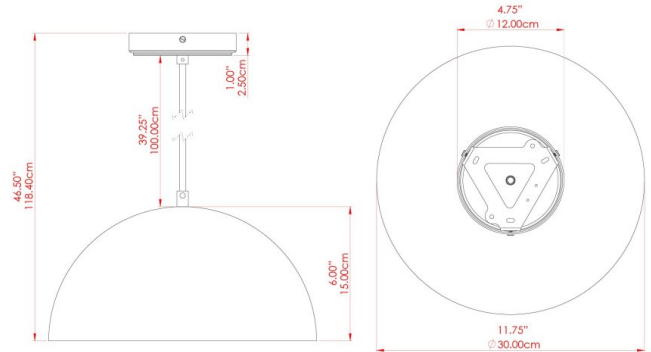

MAUA 30CM Pendant

MLP410ANTBRS Antique Brass

MATERIAL	Brass
HEIGHT	16cm
WIDTH DIAMETER	30cm
LENGTH PROJECTION	n/a
WEIGHT	1.3 kg
LAMPHOLDER	E27
MAX WATTAGE	40W
VOLTAGE	220/240v
IP RATING	IP20
CLASS PROTECTION	Class I
SHADE	-
FLEX BAR CHAIN LENGTH	100cm
CABLE TYPE	MLCA047 Brown Fabric Braided Cable 2 Core Round

MAUA 30CM Pendant

MLP410ANTSLV Antique Silver

MATERIAL	Brass
HEIGHT	16cm
WIDTH DIAMETER	30cm
LENGTH PROJECTION	n/a
WEIGHT	1.3 kg
LAMPHOLDER	E27
MAX WATTAGE	40W
VOLTAGE	220/240v
IP RATING	IP20
CLASS PROTECTION	Class I
SHADE	-
FLEX BAR CHAIN LENGTH	100cm
CABLE TYPE	MLCA028 Black Fabric Braided Cable 2 Core Round

FIXING BRACKET: MLROSE39 | Antique Silver

MAUA 30CM Pendant

MLP410POLBRS Polished Brass

MATERIAL	Brass
HEIGHT	16cm
WIDTH DIAMETER	30cm
LENGTH PROJECTION	n/a
WEIGHT	1.3 kg
LAMPHOLDER	E27
MAX WATTAGE	40W
VOLTAGE	220/240v
IP RATING	IP20
CLASS PROTECTION	Class I
SHADE	-
FLEX BAR CHAIN LENGTH	100cm
CABLE TYPE	MLCA028 Black Fabric Braided Cable 2 Core Round

FIXING BRACKET: MLROSE39 | Polished Brass

MAUA 30CM Pendant

MLP410SATBRS Satin Brass

MATERIAL	Brass
HEIGHT	16cm
WIDTH DIAMETER	30cm
LENGTH PROJECTION	n/a
WEIGHT	1.3 kg
LAMPHOLDER	E27
MAX WATTAGE	40W
VOLTAGE	220/240v
IP RATING	IP20
CLASS PROTECTION	Class I
SHADE	-
FLEX BAR CHAIN LENGTH	100cm
CABLE TYPE	MLCA028 Black Fabric Braided Cable 2 Core Round