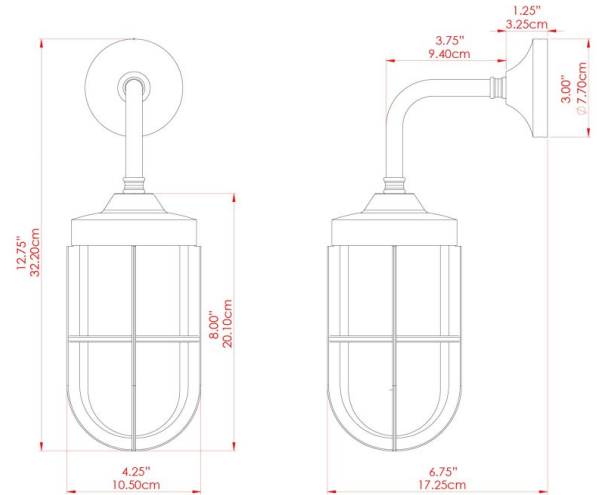

MATERIAL	Brass Glass
HEIGHT	37cm
WIDTH DIAMETER	10cm
LENGTH PROJECTION	20cm
WEIGHT	1.2 kg
LAMPHOLDER	E27
MAX WATTAGE	40W
VOLTAGE	220/240v
IP RATING	IP65
CLASS PROTECTION	Class II
SHADE	GL148
FLEX BAR CHAIN LENGTH	n/a
CABLE TYPE	-

FIXING BRACKET: MLWB12 | Antique Silver

WWW.MULLANLIGHTING.COM

Product Notes:

1) Bulbs not included. 2) Dimensions do not include bulbs. 3) All products are individually made-to-order and therefore may differ slightly within manufacturing tolerances. 4) Cable / chain can be shortened during installation. Longer cable / chain lengths available on request. 5) Additional colour finishes may be available on request. 6) Refer to our website for a full list of terms and conditions.

MATERIAL	Brass Glass
HEIGHT	37cm
WIDTH DIAMETER	10cm
LENGTH PROJECTION	20cm
WEIGHT	1.2 kg
LAMPHOLDER	E27
MAX WATTAGE	40W
VOLTAGE	220/240v
IP RATING	IP65
CLASS PROTECTION	Class II
SHADE	GL147
FLEX BAR CHAIN LENGTH	n/a
CABLE TYPE	-

FIXING BRACKET: MLWB12 | Natural Brass

MATERIAL	Brass Glass
HEIGHT	37cm
WIDTH DIAMETER	10cm
LENGTH PROJECTION	20cm
WEIGHT	1.2 kg
LAMPHOLDER	E27
MAX WATTAGE	40W
VOLTAGE	220/240v
IP RATING	IP65
CLASS PROTECTION	Class II
SHADE	GL144
FLEX BAR CHAIN LENGTH	n/a
CABLE TYPE	-