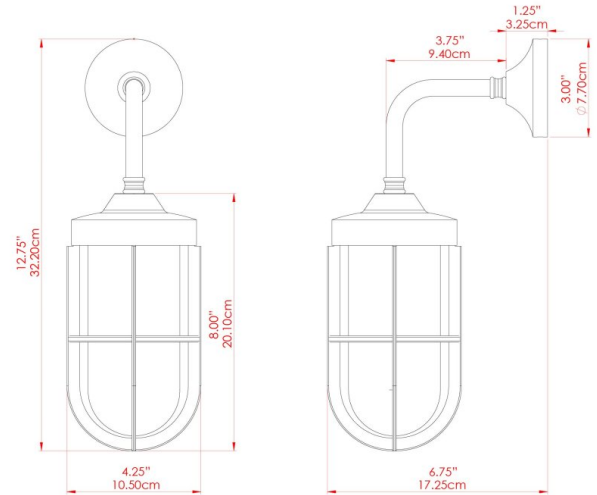

MATERIAL	Brass Glass
HEIGHT	37cm
WIDTH DIAMETER	10cm
LENGTH PROJECTION	20cm
WEIGHT	1.2 kg
LAMPHOLDER	E27
MAX WATTAGE	40W
VOLTAGE	220/240v
IP RATING	IP65
CLASS PROTECTION	Class II
SHADE	GL147
FLEX BAR CHAIN LENGTH	n/a
CABLE TYPE	-

MATERIAL Brass | Glass

HEIGHT 37cm

WIDTH | DIAMETER 10cm

LENGTH | PROJECTION 20cm

WEIGHT 1.2 kg

LAMPHOLDER E27

MAX WATTAGE 40W

VOLTAGE 220/240v

MATERIAL	Brass Glass
HEIGHT	37cm
WIDTH DIAMETER	10cm
LENGTH PROJECTION	20cm
WEIGHT	1.2 kg
LAMPHOLDER	E27
MAX WATTAGE	40W
VOLTAGE	220/240v
IP RATING	IP65
CLASS PROTECTION	Class II
SHADE	GL148
FLEX BAR CHAIN LENGTH	n/a
CABLE TYPE	-