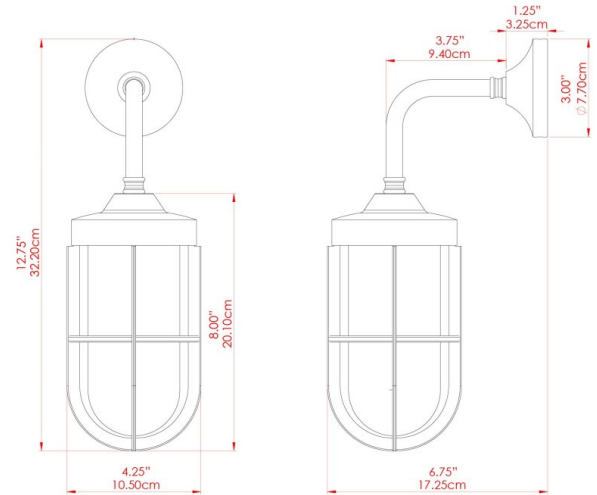

FIXING BRACKET: MLWB12 | Polished Brass

MATERIAL	Brass Glass
HEIGHT	37cm
WIDTH DIAMETER	10cm
LENGTH PROJECTION	20cm
WEIGHT	1.2 kg
LAMPHOLDER	E27
MAX WATTAGE	40W
VOLTAGE	220/240v
IP RATING	IP65
CLASS PROTECTION	Class II
SHADE	GL144
FLEX BAR CHAIN LENGTH	n/a
CABLE TYPE	-

FIXING BRACKET: MLWB12 | Polished Brass

WWW.MULLANLIGHTING.COM

Product Notes:

1) Bulbs not included. 2) Dimensions do not include bulbs. 3) All products are individually made-to-order and therefore may differ slightly within manufacturing tolerances. 4) Cable / chain can be shortened during installation. Longer cable / chain lengths available on request. 5) Additional colour finishes may be available on request. 6) Refer to our website for a full list of terms and conditions.

MATERIAL	Brass Glass
HEIGHT	37cm
WIDTH DIAMETER	10cm
LENGTH PROJECTION	20cm
WEIGHT	1.2 kg
LAMPHOLDER	E27
MAX WATTAGE	40W
VOLTAGE	220/240v
IP RATING	IP65
CLASS PROTECTION	Class II
SHADE	GL148
FLEX BAR CHAIN LENGTH	n/a
CABLE TYPE	-

FIXING BRACKET: MLWB12 | Polished Brass

MATERIAL	Brass Glass
HEIGHT	37cm
WIDTH DIAMETER	10cm
LENGTH PROJECTION	20cm
WEIGHT	1.2 kg
LAMPHOLDER	E27
MAX WATTAGE	40W
VOLTAGE	220/240v
IP RATING	IP65
CLASS PROTECTION	Class II
SHADE	GL147
FLEX BAR CHAIN LENGTH	n/a
CABLE TYPE	-