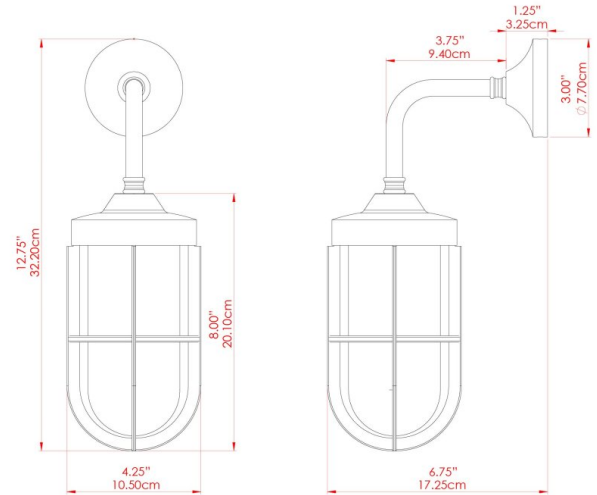

MATERIAL	Brass Glass
HEIGHT	37cm
WIDTH DIAMETER	10cm
LENGTH PROJECTION	20cm
WEIGHT	1.2 kg
LAMPHOLDER	E27
MAX WATTAGE	40W
VOLTAGE	220/240v
IP RATING	IP65
CLASS PROTECTION	Class II
SHADE	GL147
FLEX BAR CHAIN LENGTH	n/a
CABLE TYPE	-

FIXING BRACKET: MLWB12 | Antique Brass

MATERIAL	Brass Glass
HEIGHT	37cm
WIDTH DIAMETER	10cm
LENGTH PROJECTION	20cm
WEIGHT	1.2 kg
LAMPHOLDER	E27
MAX WATTAGE	40W
VOLTAGE	220/240v
IP RATING	IP65
CLASS PROTECTION	Class II
SHADE	GL147
FLEX BAR CHAIN LENGTH	n/a
CABLE TYPE	-

MATERIAL Brass | Glass

HEIGHT 37cm

WIDTH | DIAMETER 10cm

LENGTH | PROJECTION 20cm

WEIGHT 1.2 kg

LAMPHOLDER E27

MAX WATTAGE 40W

VOLTAGE 220/240v

MATERIAL	Brass Glass
HEIGHT	37cm
WIDTH DIAMETER	10cm
LENGTH PROJECTION	20cm
WEIGHT	1.2 kg
LAMPHOLDER	E27
MAX WATTAGE	40W
VOLTAGE	220/240v
IP RATING	IP65
CLASS PROTECTION	Class II
SHADE	GL148
FLEX BAR CHAIN LENGTH	n/a
CABLE TYPE	-