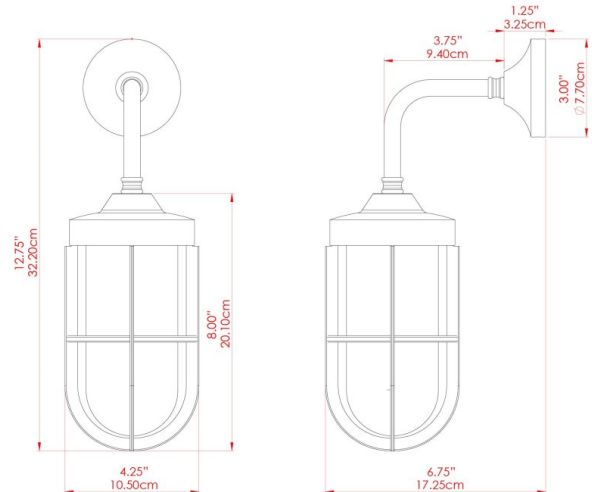

MATERIAL	Brass | Glass
HEIGHT	37cm
WIDTH | DIAMETER	10cm
LENGTH | PROJECTION	20cm
WEIGHT	1.2 kg
LAMPHOLDER	E27
MAX WATTAGE	40W
VOLTAGE	220/240v
IP RATING	IP65
CLASS PROTECTION	Class II
SHADE	GL148
FLEX | BAR | CHAIN LENGTH	n/a
CABLE TYPE	- |

FIXING BRACKET: MLWB12 | Antique Brass