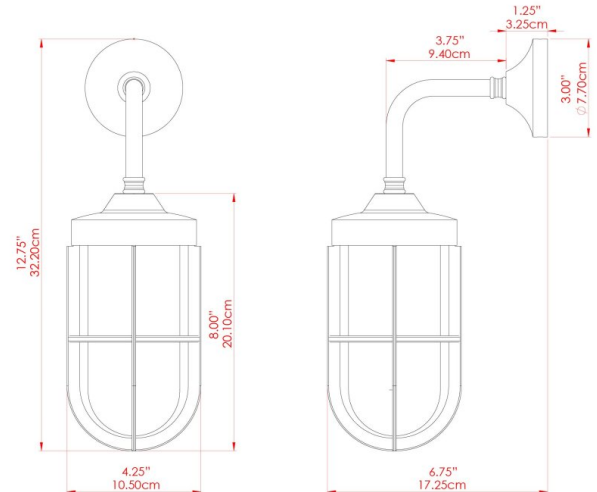

MATERIAL	Brass | Glass
HEIGHT	37cm
WIDTH | DIAMETER	10cm
LENGTH | PROJECTION	20cm
WEIGHT	1.2 kg
LAMPHOLDER	E27
MAX WATTAGE	40W
VOLTAGE	220/240v
IP RATING	IP65
CLASS PROTECTION	Class II
SHADE	GL147
FLEX | BAR | CHAIN LENGTH	n/a
CABLE TYPE	- |

WWW.MULLANLIGHTING.COM

Product Notes:

1) Bulbs not included. 2) Dimensions do not include bulbs. 3) All products are individually made-to-order and therefore may differ slightly within manufacturing tolerances. 4) Cable / chain can be shortened during installation. Longer cable / chain lengths available on request. 5) Additional colour finishes may be available on request. 6) Refer to our website for a full list of terms and conditions.