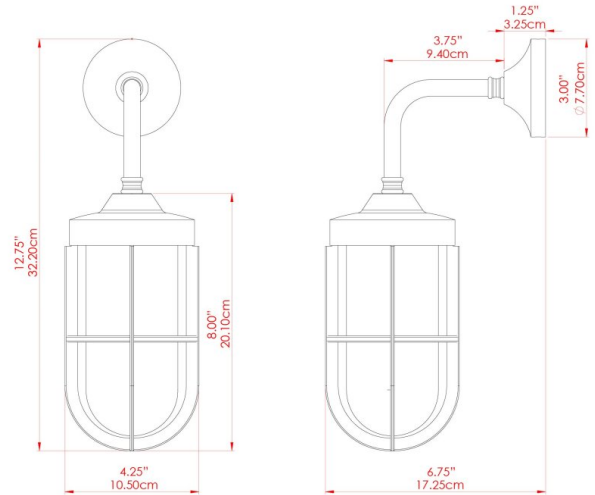

MATERIAL	Brass | Glass
HEIGHT	37cm
WIDTH | DIAMETER	10cm
LENGTH | PROJECTION	20cm
WEIGHT	1.2 kg
LAMPHOLDER	E27
MAX WATTAGE	40W
VOLTAGE	220/240v
IP RATING	IP65
CLASS PROTECTION	Class II
SHADE	GL144
FLEX | BAR | CHAIN LENGTH	n/a
CABLE TYPE	- |