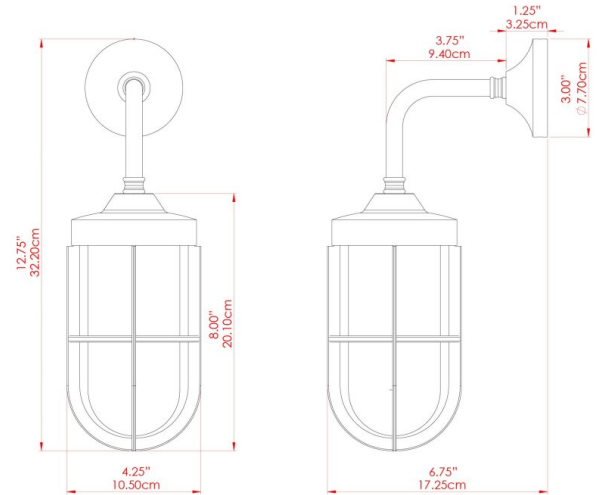

MATERIAL	Brass | Glass
HEIGHT	37cm
WIDTH | DIAMETER	10cm
LENGTH | PROJECTION	20cm
WEIGHT	1.2 kg
LAMPHOLDER	E27
MAX WATTAGE	40W
VOLTAGE	220/240v
IP RATING	IP65
CLASS PROTECTION	Class II
SHADE	GL148
FLEX | BAR | CHAIN LENGTH	n/a
CABLE TYPE	- |