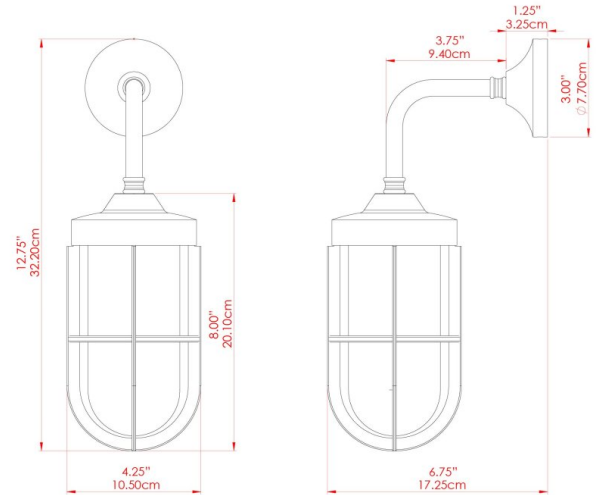

FIXING BRACKET: MLWB12 | Natural Brass

MATERIAL	Brass Glass
HEIGHT	37cm
WIDTH DIAMETER	10cm
LENGTH PROJECTION	20cm
WEIGHT	1.2 kg
LAMPHOLDER	E27
MAX WATTAGE	40W
VOLTAGE	220/240v
IP RATING	IP65
CLASS PROTECTION	Class II
SHADE	GL148
FLEX BAR CHAIN LENGTH	n/a
CABLE TYPE	-

FIXING BRACKET: MLWB12 | Natural Brass

WWW.MULLANLIGHTING.COM

Product Notes:

1) Bulbs not included. 2) Dimensions do not include bulbs. 3) All products are individually made-to-order and therefore may differ slightly within manufacturing tolerances. 4) Cable / chain can be shortened during installation. Longer cable / chain lengths available on request. 5) Additional colour finishes may be available on request. 6) Refer to our website for a full list of terms and conditions.

MATERIAL	Brass Glass
HEIGHT	37cm
WIDTH DIAMETER	10cm
LENGTH PROJECTION	20cm
WEIGHT	1.2 kg
LAMPHOLDER	E27
MAX WATTAGE	40W
VOLTAGE	220/240v
IP RATING	IP65
CLASS PROTECTION	Class II
SHADE	GL147
FLEX BAR CHAIN LENGTH	n/a
CABLE TYPE	-

FIXING BRACKET: MLWB12 | Polished Brass

MATERIAL	Brass Glass
HEIGHT	37cm
WIDTH DIAMETER	10cm
LENGTH PROJECTION	20cm
WEIGHT	1.2 kg
LAMPHOLDER	E27
MAX WATTAGE	40W
VOLTAGE	220/240v
IP RATING	IP65
CLASS PROTECTION	Class II
SHADE	GL144
FLEX BAR CHAIN LENGTH	n/a
CABLE TYPE	-