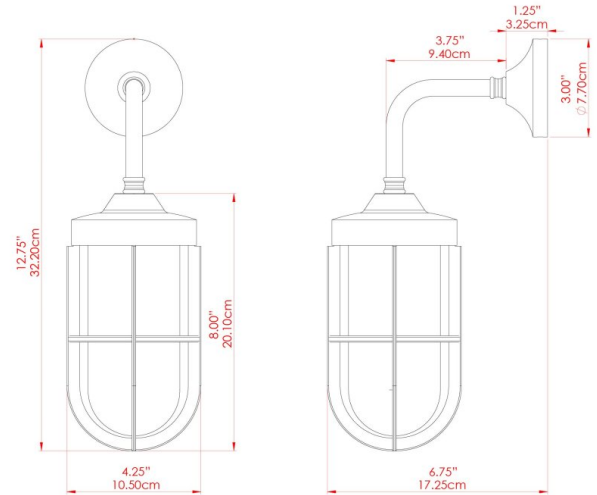

MATERIAL	Brass Glass
HEIGHT	37cm
WIDTH DIAMETER	10cm
LENGTH PROJECTION	20cm
WEIGHT	1.2 kg
LAMPHOLDER	E27
MAX WATTAGE	40W
VOLTAGE	220/240v
IP RATING	IP65
CLASS PROTECTION	Class II
SHADE	GL148
FLEX BAR CHAIN LENGTH	n/a
CABLE TYPE	-

FIXING BRACKET: MLWB12 | Polished Brass

MATERIAL	Brass Glass
HEIGHT	37cm
WIDTH DIAMETER	10cm
LENGTH PROJECTION	20cm
WEIGHT	1.2 kg
LAMPHOLDER	E27
MAX WATTAGE	40W
VOLTAGE	220/240v
IP RATING	IP65
CLASS PROTECTION	Class II
SHADE	GL147
FLEX BAR CHAIN LENGTH	n/a
CABLE TYPE	-

FIXING BRACKET: MLWB12 | Satin Brass

MATERIAL	Brass Glass
HEIGHT	37cm
WIDTH DIAMETER	10cm
LENGTH PROJECTION	20cm
WEIGHT	1.2 kg
LAMPHOLDER	E27
MAX WATTAGE	40W
VOLTAGE	220/240v
IP RATING	IP65
CLASS PROTECTION	Class II
SHADE	GL144
FLEX BAR CHAIN LENGTH	n/a
CABLE TYPE	-

FIXING BRACKET: MLWB12 | Satin Brass

MATERIAL	Brass Glass
HEIGHT	37cm
WIDTH DIAMETER	10cm
LENGTH PROJECTION	20cm
WEIGHT	1.2 kg
LAMPHOLDER	E27
MAX WATTAGE	40W
VOLTAGE	220/240v
IP RATING	IP65
CLASS PROTECTION	Class II
SHADE	GL148
FLEX BAR CHAIN LENGTH	n/a
CABLE TYPE	-