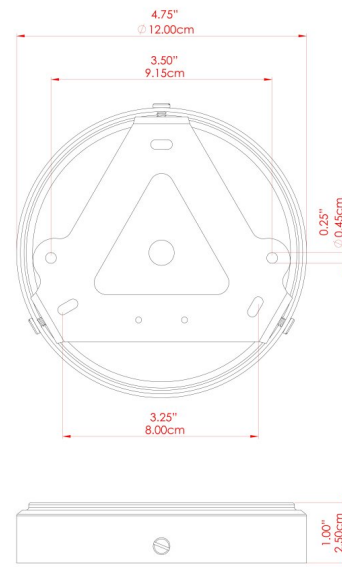

FIXING BRACKET: MLWB17 | Antique Silver

Product Notes:
1) Bulbs not included. 2) Dimensions do not include bulbs. 3) All products are individually made-to-order and therefore may differ slightly within manufacturing tolerances. 4) Cable / chain can be shortened during installation. Longer cable / chain lengths available on request. 5) Additional colour finishes may be available on request. 6) Refer to our website for a full list of terms and conditions.