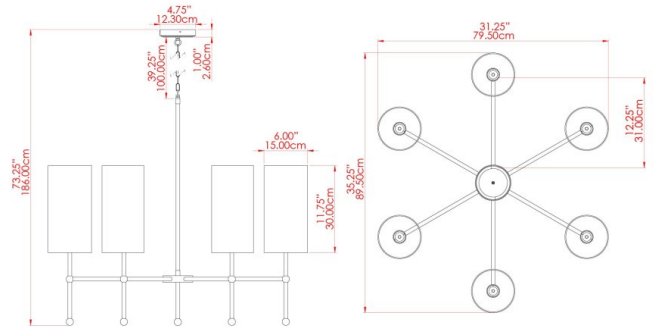

# MLF267ANTBRS Antique Brass

MATERIAL	Brass   Fabric
HEIGHT	78cm
WIDTH   DIAMETER	85cm
LENGTH   PROJECTION	n/a
WEIGHT	5.5 kg
LAMPHOLDER	E27
MAX WATTAGE	40W
VOLTAGE	220/240v
IP RATING	IP20
CLASS PROTECTION	Class I
SHADE	MLFS009 x 6
FLEX   BAR   CHAIN LENGTH	100cm
CABLE TYPE	MLCA036   Brown PVC Flexible Cable   3 Core

MATERIAL	Brass   Fabric
HEIGHT	78cm
WIDTH   DIAMETER	85cm
LENGTH   PROJECTION	n/a
WEIGHT	5.5 kg
LAMPHOLDER	E27
MAX WATTAGE	40W
VOLTAGE	220/240v
IP RATING	IP20
CLASS PROTECTION	Class I
SHADE	MLFS009 x 6
FLEX   BAR   CHAIN LENGTH	100cm
CABLE TYPE	MLCA013   Clear PVC Flexible Cable   3 Core

MATERIAL	Brass   Fabric
HEIGHT	78cm
WIDTH   DIAMETER	85cm
LENGTH   PROJECTION	n/a
WEIGHT	5.5 kg
LAMPHOLDER	E27
MAX WATTAGE	40W
VOLTAGE	220/240v
IP RATING	IP20
CLASS PROTECTION	Class I
SHADE	MLFS009 x 6
FLEX   BAR   CHAIN LENGTH	100cm
CABLE TYPE	MLCA012   Gold PVC Flexible Cable   3 Core