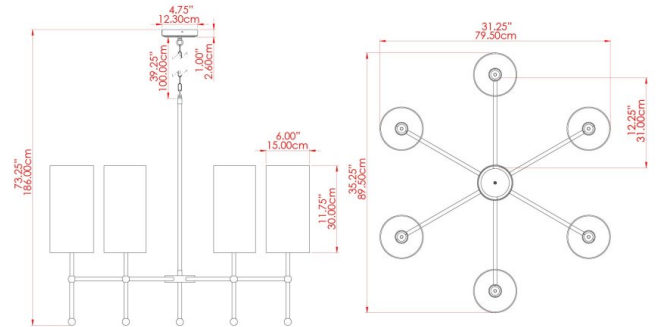

# MLF267ANTBRS Antique Brass

MATERIAL	Brass   Fabric
HEIGHT	78cm
WIDTH   DIAMETER	85cm
LENGTH   PROJECTION	n/a
WEIGHT	5.5 kg
LAMPHOLDER	E27
MAX WATTAGE	40W
VOLTAGE	220/240v
IP RATING	IP20
CLASS PROTECTION	Class I
SHADE	MLFS009 x 6
FLEX   BAR   CHAIN LENGTH	100cm
CABLE TYPE	MLCA036   Brown PVC Flexible Cable   3 Core

MATERIAL	Brass   Fabric
HEIGHT	78cm
WIDTH   DIAMETER	85cm
LENGTH   PROJECTION	n/a
WEIGHT	5.5 kg
LAMPHOLDER	E27
MAX WATTAGE	40W
VOLTAGE	220/240v
IP RATING	IP20
CLASS PROTECTION	Class I
SHADE	MLFS009 x 6
FLEX   BAR   CHAIN LENGTH	100cm
CABLE TYPE	MLCA013   Clear PVC Flexible Cable   3 Core

MATERIAL	Brass   Fabric
HEIGHT	78cm
WIDTH   DIAMETER	85cm
LENGTH   PROJECTION	n/a
WEIGHT	5.5 kg
LAMPHOLDER	E27
MAX WATTAGE	40W
VOLTAGE	220/240v
IP RATING	IP20
CLASS PROTECTION	Class I
SHADE	MLFS009 x 6
FLEX   BAR   CHAIN LENGTH	100cm
CABLE TYPE	MLCA012   Gold PVC Flexible Cable   3 Core