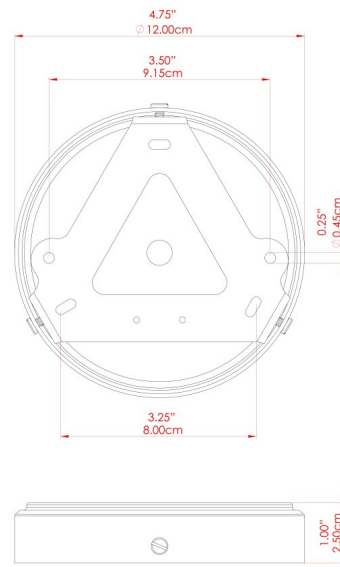

FIXING BRACKET: MLWB17 | Antique Brass

Product Notes:
1) Bulbs not included. 2) Dimensions do not include bulbs. 3) All products are individually made-to-order and therefore may differ slightly within manufacturing tolerances. 4) Cable / chain can be shortened during installation. Longer cable / chain lengths available on request. 5) Additional colour finishes may be available on request. 6) Refer to our website for a full list of terms and conditions.