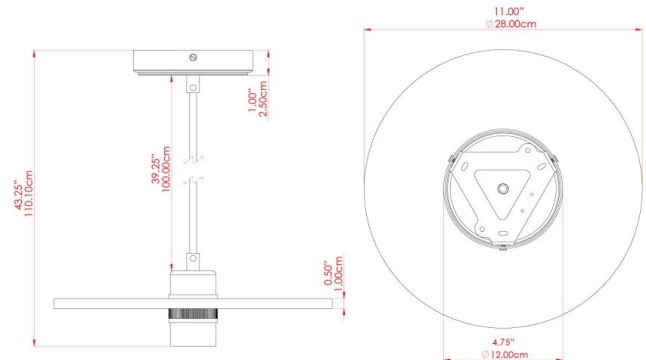

BOG Ceramic Pendant

MLCMP043ANTBRS Antique Brass

MATERIAL	Ceramic Brass
HEIGHT	8.5cm
WIDTH DIAMETER	28cm
LENGTH PROJECTION	n/a
WEIGHT	0.9 kg
LAMPHOLDER	E27
MAX WATTAGE	40W
VOLTAGE	220/240v
IP RATING	IP20
CLASS PROTECTION	Class I
SHADE	MLCS077
FLEX BAR CHAIN LENGTH	100cm
CABLE TYPE	MLCA047 Brown Fabric Braided Cable 2 Core Round

BOG Ceramic Pendant

MLCMP043ANTSLV Antique Silver

MATERIAL	Ceramic Brass
HEIGHT	8.5cm
WIDTH DIAMETER	28cm
LENGTH PROJECTION	n/a
WEIGHT	0.9 kg
LAMPHOLDER	E27
MAX WATTAGE	40W
VOLTAGE	220/240v
IP RATING	IP20
CLASS PROTECTION	Class I
SHADE	MLCS077
FLEX BAR CHAIN LENGTH	100cm
CABLE TYPE	MLCA028 Black Fabric Braided Cable 2 Core Round

BOG Ceramic Pendant

MLCMP043PCMBK Matt Black

MATERIAL	Ceramic Brass
HEIGHT	8.5cm
WIDTH DIAMETER	28cm
LENGTH PROJECTION	n/a
WEIGHT	0.9 kg
LAMPHOLDER	E27
MAX WATTAGE	40W
VOLTAGE	220/240v
IP RATING	IP20
CLASS PROTECTION	Class I
SHADE	MLCS077
FLEX BAR CHAIN LENGTH	100cm
CABLE TYPE	MLCA028 Black Fabric Braided Cable 2 Core Round

BOG Ceramic Pendant

MLCMP043POLBRS Polished Brass

MATERIAL	Ceramic Brass
HEIGHT	8.5cm
WIDTH DIAMETER	28cm
LENGTH PROJECTION	n/a
WEIGHT	0.9 kg
LAMPHOLDER	E27
MAX WATTAGE	40W
VOLTAGE	220/240v
IP RATING	IP20
CLASS PROTECTION	Class I
SHADE	MLCS077
FLEX BAR CHAIN LENGTH	100cm
CABLE TYPE	MLCA028 Black Fabric Braided Cable 2 Core Round