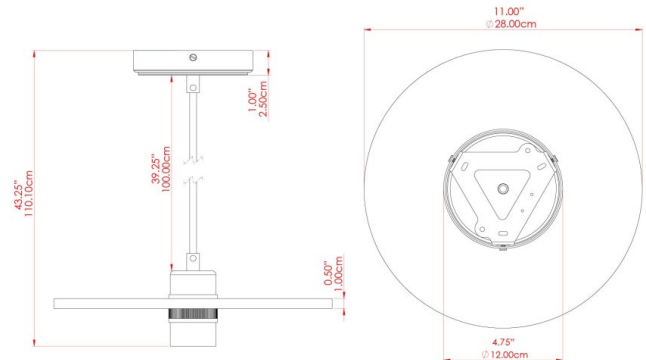

BOG Ceramic Pendant

MLCMP043PCMBK Matt Black

MATERIAL	Ceramic Brass
HEIGHT	8.5cm
WIDTH DIAMETER	28cm
LENGTH PROJECTION	n/a
WEIGHT	0.9 kg
LAMPHOLDER	E27
MAX WATTAGE	40W
VOLTAGE	220/240v
IP RATING	IP20
CLASS PROTECTION	Class I
SHADE	MLCS077
FLEX BAR CHAIN LENGTH	100cm
CABLE TYPE	MLCA028 Black Fabric Braided Cable 2 Core Round

BOG Ceramic Pendant

MLCMP043POLBRS Polished Brass

MATERIAL	Ceramic Brass
HEIGHT	8.5cm
WIDTH DIAMETER	28cm
LENGTH PROJECTION	n/a
WEIGHT	0.9 kg
LAMPHOLDER	E27
MAX WATTAGE	40W
VOLTAGE	220/240v
IP RATING	IP20
CLASS PROTECTION	Class I
SHADE	MLCS077
FLEX BAR CHAIN LENGTH	100cm
CABLE TYPE	MLCA028 Black Fabric Braided Cable 2 Core Round

FIXING BRACKET: MLWB17

Product Notes:
 1) Bulbs not included. 2) Dimensions do not include bulbs. 3) All products are individually made-to-order and therefore may differ slightly within manufacturing tolerances. 4) Cable / chain can be shortened during installation. Longer cable / chain lengths available on request. 5) Additional colour finishes may be available on request. 6) Refer to our website for a full list of terms and conditions.

BOG Ceramic Pendant

MLCMP043SATBRS Satin Brass

MATERIAL	Ceramic Brass
HEIGHT	8.5cm
WIDTH DIAMETER	28cm
LENGTH PROJECTION	n/a
WEIGHT	0.9 kg
LAMPHOLDER	E27
MAX WATTAGE	40W
VOLTAGE	220/240v
IP RATING	IP20
CLASS PROTECTION	Class I
SHADE	MLCS077
FLEX BAR CHAIN LENGTH	100cm
CABLE TYPE	MLCA028 Black Fabric Braided Cable 2 Core Round