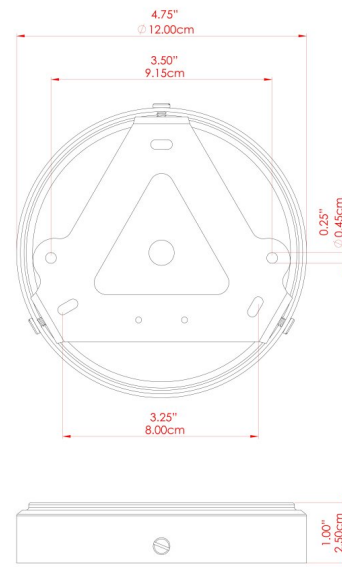

FIXING BRACKET: MLWB17

Product Notes:
1) Bulbs not included. 2) Dimensions do not include bulbs. 3) All products are individually made-to-order and therefore may differ slightly within manufacturing tolerances. 4) Cable / chain can be shortened during installation. Longer cable / chain lengths available on request. 5) Additional colour finishes may be available on request. 6) Refer to our website for a full list of terms and conditions.