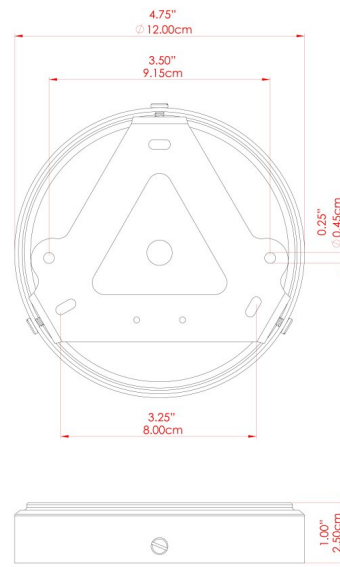

FIXING BRACKET: MLWB17

Product Notes:
1) Bulbs not included. 2) Dimensions do not include bulbs. 3) All products are individually made-to-order and therefore may differ slightly within manufacturing tolerances. 4) Cable / chain can be shortened during installation. Longer cable / chain lengths available on request. 5) Additional colour finishes may be available on request. 6) Refer to our website for a full list of terms and conditions.