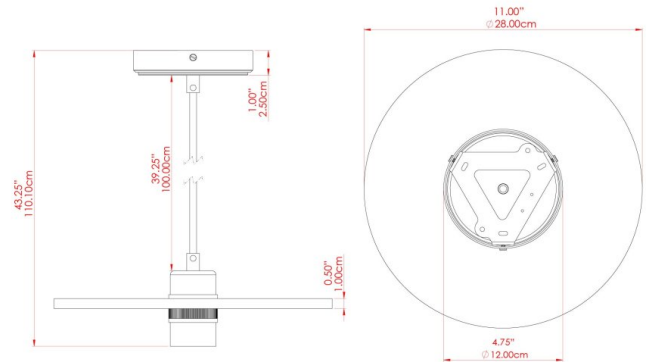

BOG Ceramic Pendant

MLCMP043ANTBRS Antique Brass

MATERIAL	Ceramic Brass
HEIGHT	8.5cm
WIDTH DIAMETER	28cm
LENGTH PROJECTION	n/a
WEIGHT	0.9 kg
LAMPHOLDER	E27
MAX WATTAGE	40W
VOLTAGE	220/240v
IP RATING	IP20
CLASS PROTECTION	Class I
SHADE	MLCS077
FLEX BAR CHAIN LENGTH	100cm
CABLE TYPE	MLCA047 Brown Fabric Braided Cable 2 Core Round

BOG Ceramic Pendant

MLCMP043ANTSLV Antique Silver

MATERIAL	Ceramic Brass
HEIGHT	8.5cm
WIDTH DIAMETER	28cm
LENGTH PROJECTION	n/a
WEIGHT	0.9 kg
LAMPHOLDER	E27
MAX WATTAGE	40W
VOLTAGE	220/240v
IP RATING	IP20
CLASS PROTECTION	Class I
SHADE	MLCS077
FLEX BAR CHAIN LENGTH	100cm
CABLE TYPE	MLCA028 Black Fabric Braided Cable 2 Core Round

BOG Ceramic Pendant

MLCMP043PCMBK Matt Black

MATERIAL	Ceramic Brass
HEIGHT	8.5cm
WIDTH DIAMETER	28cm
LENGTH PROJECTION	n/a
WEIGHT	0.9 kg
LAMPHOLDER	E27
MAX WATTAGE	40W
VOLTAGE	220/240v
IP RATING	IP20
CLASS PROTECTION	Class I
SHADE	MLCS077
FLEX BAR CHAIN LENGTH	100cm
CABLE TYPE	MLCA028 Black Fabric Braided Cable 2 Core Round

BOG Ceramic Pendant

MLCMP043POLBRS Polished Brass

MATERIAL	Ceramic Brass
HEIGHT	8.5cm
WIDTH DIAMETER	28cm
LENGTH PROJECTION	n/a
WEIGHT	0.9 kg
LAMPHOLDER	E27
MAX WATTAGE	40W
VOLTAGE	220/240v
IP RATING	IP20
CLASS PROTECTION	Class I
SHADE	MLCS077
FLEX BAR CHAIN LENGTH	100cm
CABLE TYPE	MLCA028 Black Fabric Braided Cable 2 Core Round