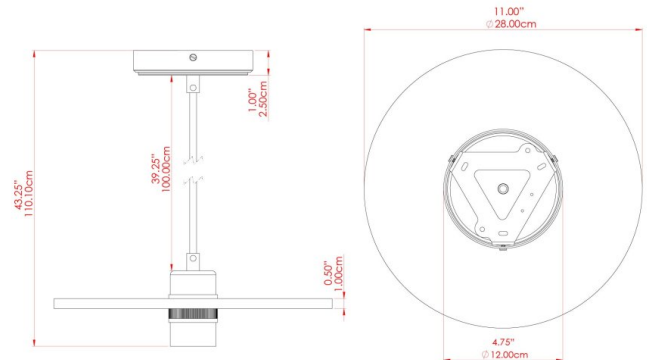

BOG Ceramic Pendant

MLCMP043PCMBK Matt Black

MATERIAL	Ceramic Brass
HEIGHT	8.5cm
WIDTH DIAMETER	28cm
LENGTH PROJECTION	n/a
WEIGHT	0.9 kg
LAMPHOLDER	E27
MAX WATTAGE	40W
VOLTAGE	220/240v
IP RATING	IP20
CLASS PROTECTION	Class I
SHADE	MLCS077
FLEX BAR CHAIN LENGTH	100cm
CABLE TYPE	MLCA028 Black Fabric Braided Cable 2 Core Round

FIXING BRACKET: MLWB17

Product Notes:
 1) Bulbs not included. 2) Dimensions do not include bulbs. 3) All products are individually made-to-order and therefore may differ slightly within manufacturing tolerances. 4) Cable / chain can be shortened during installation. Longer cable / chain lengths available on request. 5) Additional colour finishes may be available on request. 6) Refer to our website for a full list of terms and conditions.

BOG Ceramic Pendant

MLCMP043POLBRS Polished Brass

MATERIAL	Ceramic Brass
HEIGHT	8.5cm
WIDTH DIAMETER	28cm
LENGTH PROJECTION	n/a
WEIGHT	0.9 kg
LAMPHOLDER	E27
MAX WATTAGE	40W
VOLTAGE	220/240v
IP RATING	IP20
CLASS PROTECTION	Class I
SHADE	MLCS077
FLEX BAR CHAIN LENGTH	100cm
CABLE TYPE	MLCA028 Black Fabric Braided Cable 2 Core Round

BOG Ceramic Pendant

MLCMP043SATBRS Satin Brass

MATERIAL	Ceramic Brass
HEIGHT	8.5cm
WIDTH DIAMETER	28cm
LENGTH PROJECTION	n/a
WEIGHT	0.9 kg
LAMPHOLDER	E27
MAX WATTAGE	40W
VOLTAGE	220/240v
IP RATING	IP20
CLASS PROTECTION	Class I
SHADE	MLCS077
FLEX BAR CHAIN LENGTH	100cm
CABLE TYPE	MLCA028 Black Fabric Braided Cable 2 Core Round