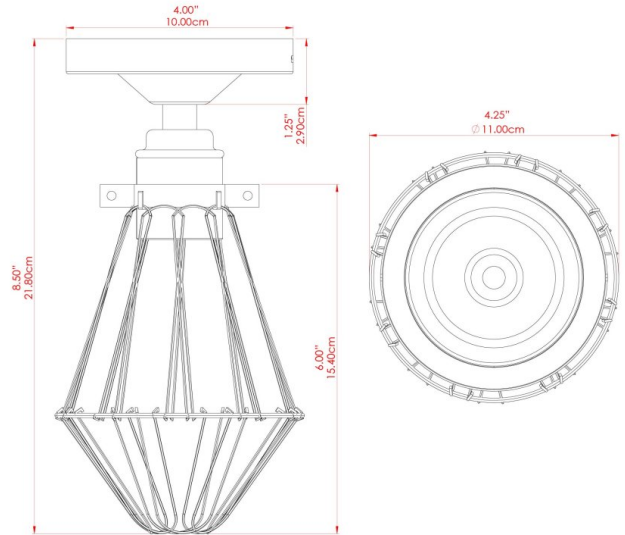

## MLCF21ANTBRS Antique Brass

MATERIAL	Brass   Steel
HEIGHT	20.5cm
WIDTH   DIAMETER	10cm
LENGTH   PROJECTION	n/a
WEIGHT	0.31 kg
LAMPHOLDER	E27
MAX WATTAGE	60W
VOLTAGE	220/240v
IP RATING	IP20
CLASS PROTECTION	Class I
SHADE	-
FLEX   BAR   CHAIN LENGTH	n/a
CABLE TYPE	-

## MLCF21ANTSLV Antique Silver

MATERIAL	Brass   Steel
HEIGHT	20.5cm
WIDTH   DIAMETER	10cm
LENGTH   PROJECTION	n/a
WEIGHT	0.31 kg
LAMPHOLDER	E27
MAX WATTAGE	60W
VOLTAGE	220/240v
IP RATING	IP20
CLASS PROTECTION	Class I
SHADE	-
FLEX   BAR   CHAIN LENGTH	n/a
CABLE TYPE	-