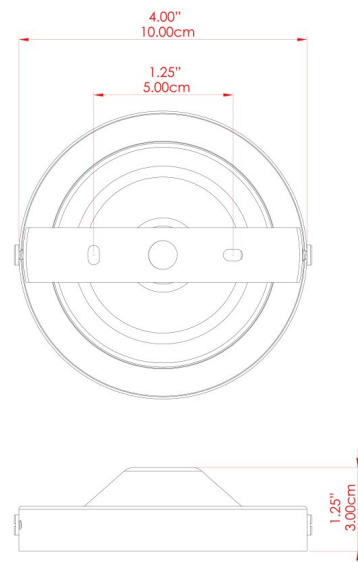

FIXING BRACKET: MLWB02 | Antique Brass