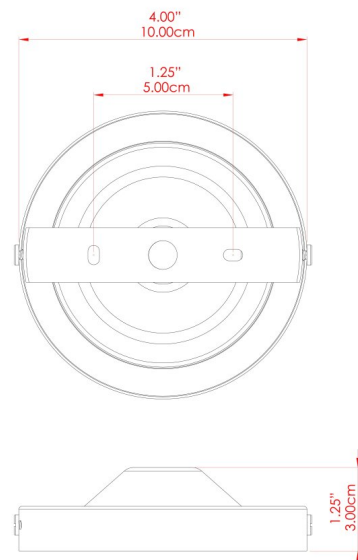

FIXING BRACKET: MLWB02 | Antique Silver

Product Notes:

1) Bulbs not included. 2) Dimensions do not include bulbs. 3) All products are individually made-to-order and therefore may differ slightly within manufacturing tolerances. 4) Cable / chain can be shortened during installation. Longer cable / chain lengths available on request. 5) Additional colour finishes may be available on request. 6) Refer to our website for a full list of terms and conditions.

WWW.MULLANLIGHTING.COM