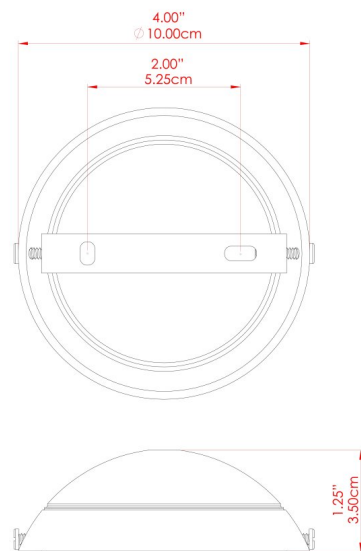

FIXING BRACKET: MLWB01 | Antique Brass