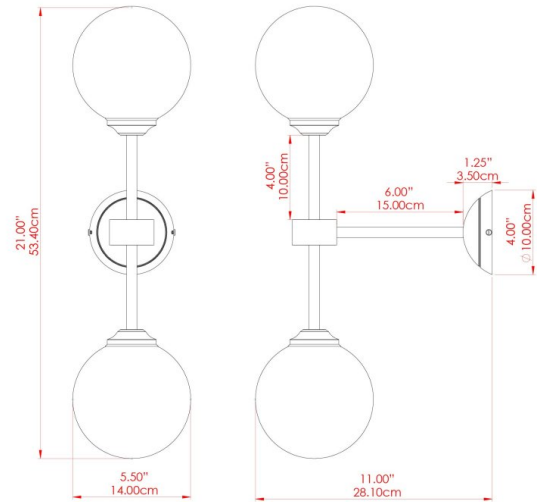

# MLWL235ANTBRS Antique Brass

MATERIAL	Brass   Glass
HEIGHT	50cm
WIDTH   DIAMETER	14cm
LENGTH   PROJECTION	27.5cm
WEIGHT	1.2 kg
LAMPHOLDER	G9
MAX WATTAGE	6.5W
VOLTAGE	220/240v
IP RATING	IP20
CLASS PROTECTION	Class I
SHADE	GL044F x 2
FLEX   BAR   CHAIN LENGTH	n/a
CABLE TYPE	-

## MLWL235ANTSLV Antique Silver

MATERIAL	Brass   Glass
HEIGHT	50cm
WIDTH   DIAMETER	14cm
LENGTH   PROJECTION	27.5cm
WEIGHT	1.2 kg
LAMPHOLDER	G9
MAX WATTAGE	6.5W
VOLTAGE	220/240v
IP RATING	IP20
CLASS PROTECTION	Class I
SHADE	GL044F x 2
FLEX   BAR   CHAIN LENGTH	n/a
CABLE TYPE	-

# YAOUNDE Wall Light

MLWL235POLBRS Polished Brass

MATERIAL	Brass   Glass
HEIGHT	50cm
WIDTH   DIAMETER	14cm
LENGTH   PROJECTION	27.5cm
WEIGHT	1.2 kg
LAMPHOLDER	G9
MAX WATTAGE	6.5W
VOLTAGE	220/240v
IP RATING	IP20
CLASS PROTECTION	Class I
SHADE	GL044F x 2
FLEX   BAR   CHAIN LENGTH	n/a
CABLE TYPE	-

# YAOUNDE Wall Light

MLWL235SATBRS Satin Brass

MATERIAL	Brass   Glass
HEIGHT	50cm
WIDTH   DIAMETER	14cm
LENGTH   PROJECTION	27.5cm
WEIGHT	1.2 kg
LAMPHOLDER	G9
MAX WATTAGE	6.5W
VOLTAGE	220/240v
IP RATING	IP20
CLASS PROTECTION	Class I
SHADE	GL044F x 2
FLEX   BAR   CHAIN LENGTH	n/a
CABLE TYPE	-