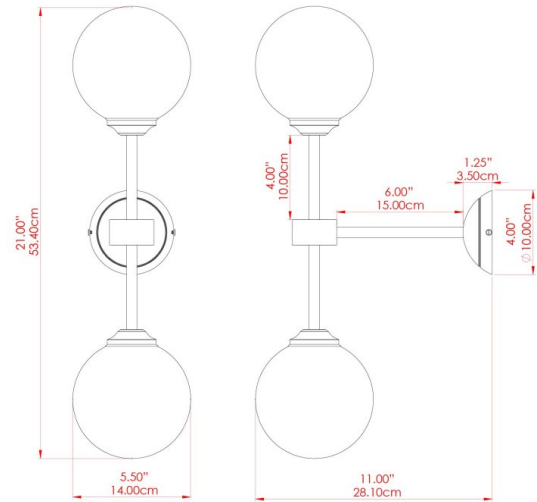

## MLWL235ANTSLV Antique Silver

MATERIAL	Brass   Glass
HEIGHT	50cm
WIDTH   DIAMETER	14cm
LENGTH   PROJECTION	27.5cm
WEIGHT	1.2 kg
LAMPHOLDER	G9
MAX WATTAGE	6.5W
VOLTAGE	220/240v
IP RATING	IP20
CLASS PROTECTION	Class I
SHADE	GL044F x 2
FLEX   BAR   CHAIN LENGTH	n/a
CABLE TYPE	-

# YAOUNDE Wall Light

MLWL235POLBRS Polished Brass

MATERIAL	Brass   Glass
HEIGHT	50cm
WIDTH   DIAMETER	14cm
LENGTH   PROJECTION	27.5cm
WEIGHT	1.2 kg
LAMPHOLDER	G9
MAX WATTAGE	6.5W
VOLTAGE	220/240v
IP RATING	IP20
CLASS PROTECTION	Class I
SHADE	GL044F x 2
FLEX   BAR   CHAIN LENGTH	n/a
CABLE TYPE	-

## FIXING BRACKET: MLWB01 | Polished Brass

Product Notes:  
 1) Bulbs not included. 2) Dimensions do not include bulbs. 3) All products are individually made-to-order and therefore may differ slightly within manufacturing tolerances. 4) Cable / chain can be shortened during installation. Longer cable / chain lengths available on request. 5) Additional colour finishes may be available on request. 6) Refer to our website for a full list of terms and conditions.

# YAOUNDE Wall Light

MLWL235SATBRS Satin Brass

MATERIAL	Brass   Glass
HEIGHT	50cm
WIDTH   DIAMETER	14cm
LENGTH   PROJECTION	27.5cm
WEIGHT	1.2 kg
LAMPHOLDER	G9
MAX WATTAGE	6.5W
VOLTAGE	220/240v
IP RATING	IP20
CLASS PROTECTION	Class I
SHADE	GL044F x 2
FLEX   BAR   CHAIN LENGTH	n/a
CABLE TYPE	-