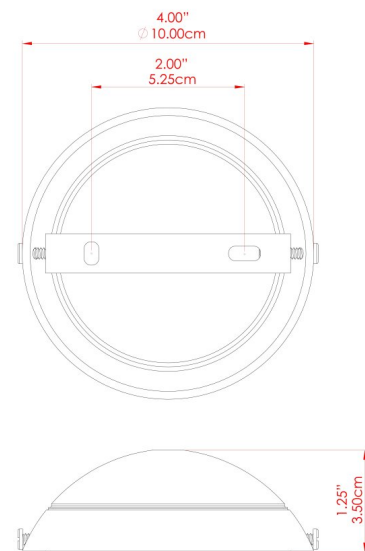

FIXING BRACKET: MLWB01 | Antique Silver

WWW.MULLANLIGHTING.COM

Product Notes:

1) Bulbs not included. 2) Dimensions do not include bulbs. 3) All products are individually made-to-order and therefore may differ slightly within manufacturing tolerances. 4) Cable / chain can be shortened during installation. Longer cable / chain lengths available on request. 5) Additional colour finishes may be available on request. 6) Refer to our website for a full list of terms and conditions.