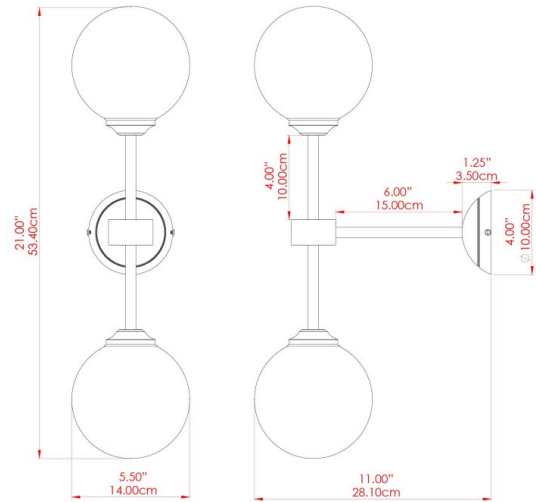

# MLWL235ANTBRS Antique Brass

MATERIAL	Brass   Glass
HEIGHT	50cm
WIDTH   DIAMETER	14cm
LENGTH   PROJECTION	27.5cm
WEIGHT	1.2 kg
LAMPHOLDER	G9
MAX WATTAGE	6.5W
VOLTAGE	220/240v
IP RATING	IP20
CLASS PROTECTION	Class I
SHADE	GL044F x 2
FLEX   BAR   CHAIN LENGTH	n/a
CABLE TYPE	-

## MLWL235ANTSLV Antique Silver

MATERIAL	Brass   Glass
HEIGHT	50cm
WIDTH   DIAMETER	14cm
LENGTH   PROJECTION	27.5cm
WEIGHT	1.2 kg
LAMPHOLDER	G9
MAX WATTAGE	6.5W
VOLTAGE	220/240v
IP RATING	IP20
CLASS PROTECTION	Class I
SHADE	GL044F x 2
FLEX   BAR   CHAIN LENGTH	n/a
CABLE TYPE	-

# YAOUNDE Wall Light

MLWL235POLBRS Polished Brass

MATERIAL	Brass   Glass
HEIGHT	50cm
WIDTH   DIAMETER	14cm
LENGTH   PROJECTION	27.5cm
WEIGHT	1.2 kg
LAMPHOLDER	G9
MAX WATTAGE	6.5W
VOLTAGE	220/240v
IP RATING	IP20
CLASS PROTECTION	Class I
SHADE	GL044F x 2
FLEX   BAR   CHAIN LENGTH	n/a
CABLE TYPE	-

# YAOUNDE Wall Light

MLWL235SATBRS Satin Brass

MATERIAL	Brass   Glass
HEIGHT	50cm
WIDTH   DIAMETER	14cm
LENGTH   PROJECTION	27.5cm
WEIGHT	1.2 kg
LAMPHOLDER	G9
MAX WATTAGE	6.5W
VOLTAGE	220/240v
IP RATING	IP20
CLASS PROTECTION	Class I
SHADE	GL044F x 2
FLEX   BAR   CHAIN LENGTH	n/a
CABLE TYPE	-