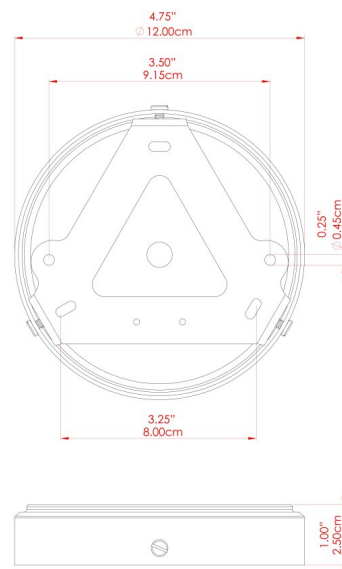

RIO Wall Light

MLWL458ANTBRS Antique Brass

MATERIAL	Brass
HEIGHT	32cm
WIDTH DIAMETER	37.5cm
LENGTH PROJECTION	43cm
WEIGHT	1.4 kg
LAMPHOLDER	E27
MAX WATTAGE	40W
VOLTAGE	220/240v
IP RATING	IP20
CLASS PROTECTION	Class I
SHADE	
FLEX BAR CHAIN LENGTH	n/a
CABLE TYPE	

FIXING BRACKET: MLWB17

RIO Wall Light

MLWL458ANTSLV Antique Silver

MATERIAL	Brass
HEIGHT	32cm
WIDTH DIAMETER	37.5cm
LENGTH PROJECTION	43cm
WEIGHT	1.4 kg
LAMPHOLDER	E27
MAX WATTAGE	40W
VOLTAGE	220/240v
IP RATING	IP20
CLASS PROTECTION	Class I
SHADE	
FLEX BAR CHAIN LENGTH	n/a
CABLE TYPE	

FIXING BRACKET: MLWB17

RIO Wall Light

MLWL458PCMBK Matt Black

MATERIAL	Brass
HEIGHT	32cm
WIDTH DIAMETER	37.5cm
LENGTH PROJECTION	43cm
WEIGHT	1.4 kg
LAMPHOLDER	E27
MAX WATTAGE	40W
VOLTAGE	220/240v
IP RATING	IP20
CLASS PROTECTION	Class I
SHADE	
FLEX BAR CHAIN LENGTH	n/a
CABLE TYPE	

FIXING BRACKET: MLWB17

RIO Wall Light

MLWL458POLBRS Polished Brass

MATERIAL	Brass
HEIGHT	32cm
WIDTH DIAMETER	37.5cm
LENGTH PROJECTION	43cm
WEIGHT	1.4 kg
LAMPHOLDER	E27
MAX WATTAGE	40W
VOLTAGE	220/240v
IP RATING	IP20
CLASS PROTECTION	Class I
SHADE	
FLEX BAR CHAIN LENGTH	n/a
CABLE TYPE	