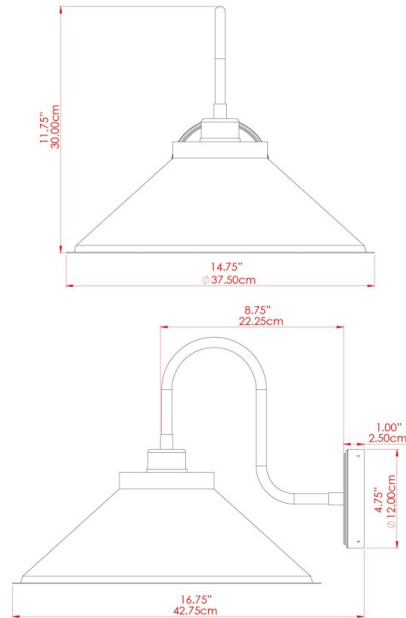

RIO Wall Light

MLWL458ANTBRS Antique Brass

MATERIAL	Brass
HEIGHT	32cm
WIDTH DIAMETER	37.5cm
LENGTH PROJECTION	43cm
WEIGHT	1.4 kg
LAMPHOLDER	E27
MAX WATTAGE	40W
VOLTAGE	220/240v
IP RATING	IP20
CLASS PROTECTION	Class I
SHADE	
FLEX BAR CHAIN LENGTH	n/a
CABLE TYPE	

FIXING BRACKET: MLWB17

RIO Wall Light

MLWL458ANTSLV Antique Silver

MATERIAL	Brass
HEIGHT	32cm
WIDTH DIAMETER	37.5cm
LENGTH PROJECTION	43cm
WEIGHT	1.4 kg
LAMPHOLDER	E27
MAX WATTAGE	40W
VOLTAGE	220/240v
IP RATING	IP20
CLASS PROTECTION	Class I
SHADE	
FLEX BAR CHAIN LENGTH	n/a
CABLE TYPE	

FIXING BRACKET: MLWB17

RIO Wall Light

MLWL458PCMBK Matt Black

MATERIAL	Brass
HEIGHT	32cm
WIDTH DIAMETER	37.5cm
LENGTH PROJECTION	43cm
WEIGHT	1.4 kg
LAMPHOLDER	E27
MAX WATTAGE	40W
VOLTAGE	220/240v
IP RATING	IP20
CLASS PROTECTION	Class I
SHADE	
FLEX BAR CHAIN LENGTH	n/a
CABLE TYPE	

FIXING BRACKET: MLWB17

RIO Wall Light

MLWL458POLBRS Polished Brass

MATERIAL	Brass
HEIGHT	32cm
WIDTH DIAMETER	37.5cm
LENGTH PROJECTION	43cm
WEIGHT	1.4 kg
LAMPHOLDER	E27
MAX WATTAGE	40W
VOLTAGE	220/240v
IP RATING	IP20
CLASS PROTECTION	Class I
SHADE	
FLEX BAR CHAIN LENGTH	n/a
CABLE TYPE	