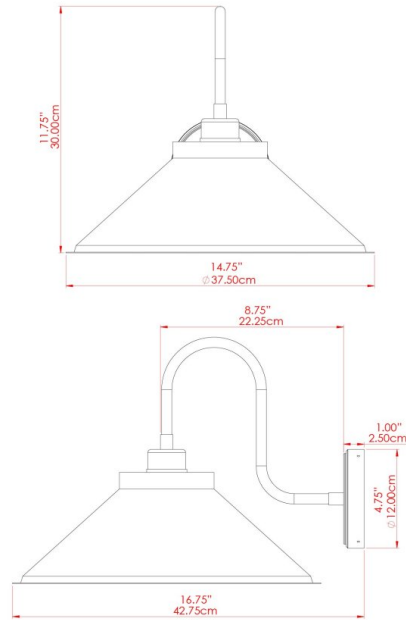

RIO Wall Light

MLWL458ANTBRS Antique Brass

MATERIAL	Brass
HEIGHT	32cm
WIDTH DIAMETER	37.5cm
LENGTH PROJECTION	43cm
WEIGHT	1.4 kg
LAMPHOLDER	E27
MAX WATTAGE	40W
VOLTAGE	220/240v
IP RATING	IP20
CLASS PROTECTION	Class I
SHADE	
FLEX BAR CHAIN LENGTH	n/a
CABLE TYPE	

FIXING BRACKET: MLWB17

RIO Wall Light

MLWL458ANTSLV Antique Silver

MATERIAL	Brass
HEIGHT	32cm
WIDTH DIAMETER	37.5cm
LENGTH PROJECTION	43cm
WEIGHT	1.4 kg
LAMPHOLDER	E27
MAX WATTAGE	40W
VOLTAGE	220/240v
IP RATING	IP20
CLASS PROTECTION	Class I
SHADE	
FLEX BAR CHAIN LENGTH	n/a
CABLE TYPE	

FIXING BRACKET: MLWB17

RIO Wall Light

MLWL458PCMBK Matt Black

MATERIAL	Brass
HEIGHT	32cm
WIDTH DIAMETER	37.5cm
LENGTH PROJECTION	43cm
WEIGHT	1.4 kg
LAMPHOLDER	E27
MAX WATTAGE	40W
VOLTAGE	220/240v
IP RATING	IP20
CLASS PROTECTION	Class I
SHADE	
FLEX BAR CHAIN LENGTH	n/a
CABLE TYPE	

FIXING BRACKET: MLWB17

RIO Wall Light

MLWL458POLBRS Polished Brass

MATERIAL	Brass
HEIGHT	32cm
WIDTH DIAMETER	37.5cm
LENGTH PROJECTION	43cm
WEIGHT	1.4 kg
LAMPHOLDER	E27
MAX WATTAGE	40W
VOLTAGE	220/240v
IP RATING	IP20
CLASS PROTECTION	Class I
SHADE	
FLEX BAR CHAIN LENGTH	n/a
CABLE TYPE	