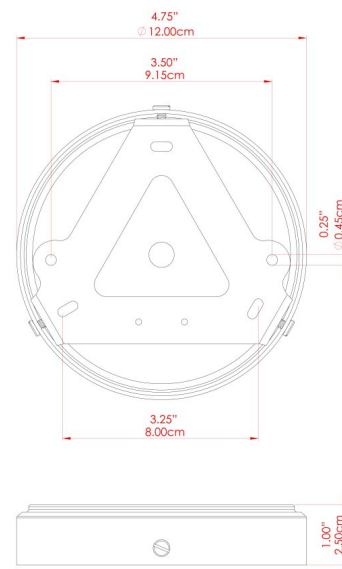

RIO Wall Light

MLWL458ANTBRS Antique Brass

MATERIAL	Brass
HEIGHT	32cm
WIDTH DIAMETER	37.5cm
LENGTH PROJECTION	43cm
WEIGHT	1.4 kg
LAMPHOLDER	E27
MAX WATTAGE	40W
VOLTAGE	220/240v
IP RATING	IP20
CLASS PROTECTION	Class I
SHADE	
FLEX BAR CHAIN LENGTH	n/a
CABLE TYPE	

FIXING BRACKET: MLWB17

RIO Wall Light

MLWL458PCMBK Matt Black

MATERIAL	Brass
HEIGHT	32cm
WIDTH DIAMETER	37.5cm
LENGTH PROJECTION	43cm
WEIGHT	1.4 kg
LAMPHOLDER	E27
MAX WATTAGE	40W
VOLTAGE	220/240v
IP RATING	IP20
CLASS PROTECTION	Class I
SHADE	
FLEX BAR CHAIN LENGTH	n/a
CABLE TYPE	

FIXING BRACKET: MLWB17

RIO Wall Light

MLWL458POLBRS Polished Brass

MATERIAL	Brass
HEIGHT	32cm
WIDTH DIAMETER	37.5cm
LENGTH PROJECTION	43cm
WEIGHT	1.4 kg
LAMPHOLDER	E27
MAX WATTAGE	40W
VOLTAGE	220/240v
IP RATING	IP20
CLASS PROTECTION	Class I
SHADE	
FLEX BAR CHAIN LENGTH	n/a
CABLE TYPE	

FIXING BRACKET: MLWB17

RIO Wall Light

MLWL458SATBRS Satin Brass

MATERIAL	Brass
HEIGHT	32cm
WIDTH DIAMETER	37.5cm
LENGTH PROJECTION	43cm
WEIGHT	1.4 kg
LAMPHOLDER	E27
MAX WATTAGE	40W
VOLTAGE	220/240v
IP RATING	IP20
CLASS PROTECTION	Class I
SHADE	
FLEX BAR CHAIN LENGTH	n/a
CABLE TYPE	