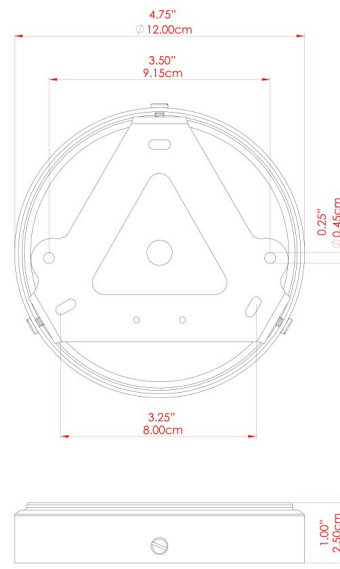

RIO Wall Light

MLWL458ANTBRS Antique Brass

MATERIAL	Brass
HEIGHT	32cm
WIDTH DIAMETER	37.5cm
LENGTH PROJECTION	43cm
WEIGHT	1.4 kg
LAMPHOLDER	E27
MAX WATTAGE	40W
VOLTAGE	220/240v
IP RATING	IP20
CLASS PROTECTION	Class I
SHADE	
FLEX BAR CHAIN LENGTH	n/a
CABLE TYPE	

FIXING BRACKET: MLWB17

RIO Wall Light

MLWL458ANTSLV Antique Silver

MATERIAL	Brass
HEIGHT	32cm
WIDTH DIAMETER	37.5cm
LENGTH PROJECTION	43cm
WEIGHT	1.4 kg
LAMPHOLDER	E27
MAX WATTAGE	40W
VOLTAGE	220/240v
IP RATING	IP20
CLASS PROTECTION	Class I
SHADE	
FLEX BAR CHAIN LENGTH	n/a
CABLE TYPE	

FIXING BRACKET: MLWB17

RIO Wall Light

MLWL458PCMBK Matt Black

MATERIAL	Brass
HEIGHT	32cm
WIDTH DIAMETER	37.5cm
LENGTH PROJECTION	43cm
WEIGHT	1.4 kg
LAMPHOLDER	E27
MAX WATTAGE	40W
VOLTAGE	220/240v
IP RATING	IP20
CLASS PROTECTION	Class I
SHADE	
FLEX BAR CHAIN LENGTH	n/a
CABLE TYPE	

FIXING BRACKET: MLWB17

RIO Wall Light

MLWL458POLBRS Polished Brass

MATERIAL	Brass
HEIGHT	32cm
WIDTH DIAMETER	37.5cm
LENGTH PROJECTION	43cm
WEIGHT	1.4 kg
LAMPHOLDER	E27
MAX WATTAGE	40W
VOLTAGE	220/240v
IP RATING	IP20
CLASS PROTECTION	Class I
SHADE	
FLEX BAR CHAIN LENGTH	n/a
CABLE TYPE	