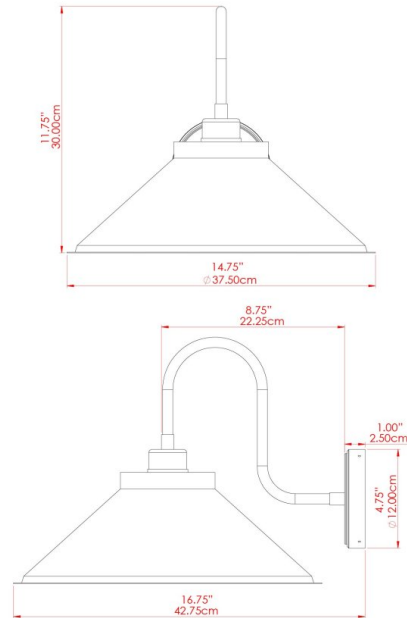

RIO Wall Light

MLWL458ANTBRS Antique Brass

MATERIAL	Brass
HEIGHT	32cm
WIDTH DIAMETER	37.5cm
LENGTH PROJECTION	43cm
WEIGHT	1.4 kg
LAMPHOLDER	E27
MAX WATTAGE	40W
VOLTAGE	220/240v
IP RATING	IP20
CLASS PROTECTION	Class I
SHADE	
FLEX BAR CHAIN LENGTH	n/a
CABLE TYPE	

FIXING BRACKET: MLWB17

RIO Wall Light

MLWL458ANTSLV Antique Silver

MATERIAL	Brass
HEIGHT	32cm
WIDTH DIAMETER	37.5cm
LENGTH PROJECTION	43cm
WEIGHT	1.4 kg
LAMPHOLDER	E27
MAX WATTAGE	40W
VOLTAGE	220/240v
IP RATING	IP20
CLASS PROTECTION	Class I
SHADE	
FLEX BAR CHAIN LENGTH	n/a
CABLE TYPE	

FIXING BRACKET: MLWB17

RIO Wall Light

MLWL458PCMBK Matt Black

MATERIAL	Brass
HEIGHT	32cm
WIDTH DIAMETER	37.5cm
LENGTH PROJECTION	43cm
WEIGHT	1.4 kg
LAMPHOLDER	E27
MAX WATTAGE	40W
VOLTAGE	220/240v
IP RATING	IP20
CLASS PROTECTION	Class I
SHADE	
FLEX BAR CHAIN LENGTH	n/a
CABLE TYPE	

FIXING BRACKET: MLWB17

RIO Wall Light

MLWL458POLBRS Polished Brass

MATERIAL	Brass
HEIGHT	32cm
WIDTH DIAMETER	37.5cm
LENGTH PROJECTION	43cm
WEIGHT	1.4 kg
LAMPHOLDER	E27
MAX WATTAGE	40W
VOLTAGE	220/240v
IP RATING	IP20
CLASS PROTECTION	Class I
SHADE	
FLEX BAR CHAIN LENGTH	n/a
CABLE TYPE	