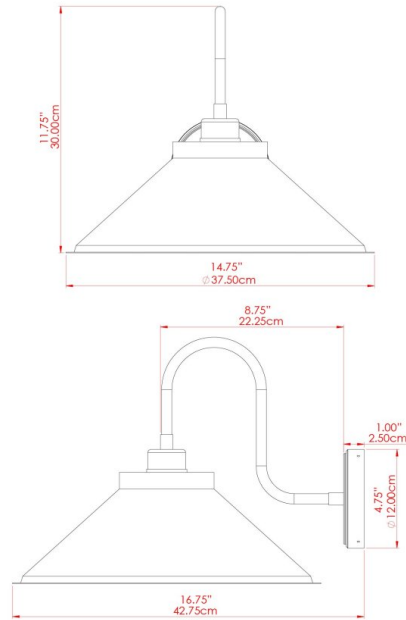

RIO Wall Light

MLWL458ANTBRS Antique Brass

MATERIAL	Brass
HEIGHT	32cm
WIDTH DIAMETER	37.5cm
LENGTH PROJECTION	43cm
WEIGHT	1.4 kg
LAMPHOLDER	E27
MAX WATTAGE	40W
VOLTAGE	220/240v
IP RATING	IP20
CLASS PROTECTION	Class I
SHADE	
FLEX BAR CHAIN LENGTH	n/a
CABLE TYPE	

FIXING BRACKET: MLWB17

RIO Wall Light

MLWL458PCMBK Matt Black

MATERIAL	Brass
HEIGHT	32cm
WIDTH DIAMETER	37.5cm
LENGTH PROJECTION	43cm
WEIGHT	1.4 kg
LAMPHOLDER	E27
MAX WATTAGE	40W
VOLTAGE	220/240v
IP RATING	IP20
CLASS PROTECTION	Class I
SHADE	
FLEX BAR CHAIN LENGTH	n/a
CABLE TYPE	

FIXING BRACKET: MLWB17

RIO Wall Light

MLWL458POLBRS Polished Brass

MATERIAL	Brass
HEIGHT	32cm
WIDTH DIAMETER	37.5cm
LENGTH PROJECTION	43cm
WEIGHT	1.4 kg
LAMPHOLDER	E27
MAX WATTAGE	40W
VOLTAGE	220/240v
IP RATING	IP20
CLASS PROTECTION	Class I
SHADE	
FLEX BAR CHAIN LENGTH	n/a
CABLE TYPE	

FIXING BRACKET: MLWB17

RIO Wall Light

MLWL458SATBRS Satin Brass

MATERIAL	Brass
HEIGHT	32cm
WIDTH DIAMETER	37.5cm
LENGTH PROJECTION	43cm
WEIGHT	1.4 kg
LAMPHOLDER	E27
MAX WATTAGE	40W
VOLTAGE	220/240v
IP RATING	IP20
CLASS PROTECTION	Class I
SHADE	
FLEX BAR CHAIN LENGTH	n/a
CABLE TYPE	