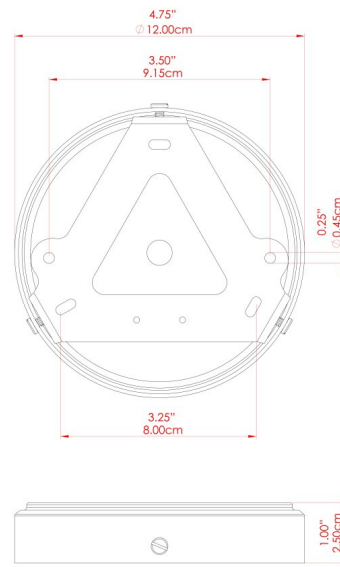

RIO Wall Light

MLWL458ANTBRS Antique Brass

MATERIAL	Brass
HEIGHT	32cm
WIDTH DIAMETER	37.5cm
LENGTH PROJECTION	43cm
WEIGHT	1.4 kg
LAMPHOLDER	E27
MAX WATTAGE	40W
VOLTAGE	220/240v
IP RATING	IP20
CLASS PROTECTION	Class I
SHADE	
FLEX BAR CHAIN LENGTH	n/a
CABLE TYPE	

FIXING BRACKET: MLWB17

RIO Wall Light

MLWL458ANTSLV Antique Silver

MATERIAL	Brass
HEIGHT	32cm
WIDTH DIAMETER	37.5cm
LENGTH PROJECTION	43cm
WEIGHT	1.4 kg
LAMPHOLDER	E27
MAX WATTAGE	40W
VOLTAGE	220/240v
IP RATING	IP20
CLASS PROTECTION	Class I
SHADE	
FLEX BAR CHAIN LENGTH	n/a
CABLE TYPE	

FIXING BRACKET: MLWB17

RIO Wall Light

MLWL458PCMBK Matt Black

MATERIAL	Brass
HEIGHT	32cm
WIDTH DIAMETER	37.5cm
LENGTH PROJECTION	43cm
WEIGHT	1.4 kg
LAMPHOLDER	E27
MAX WATTAGE	40W
VOLTAGE	220/240v
IP RATING	IP20
CLASS PROTECTION	Class I
SHADE	
FLEX BAR CHAIN LENGTH	n/a
CABLE TYPE	

FIXING BRACKET: MLWB17

RIO Wall Light

MLWL458POLBRS Polished Brass

MATERIAL	Brass
HEIGHT	32cm
WIDTH DIAMETER	37.5cm
LENGTH PROJECTION	43cm
WEIGHT	1.4 kg
LAMPHOLDER	E27
MAX WATTAGE	40W
VOLTAGE	220/240v
IP RATING	IP20
CLASS PROTECTION	Class I
SHADE	
FLEX BAR CHAIN LENGTH	n/a
CABLE TYPE	