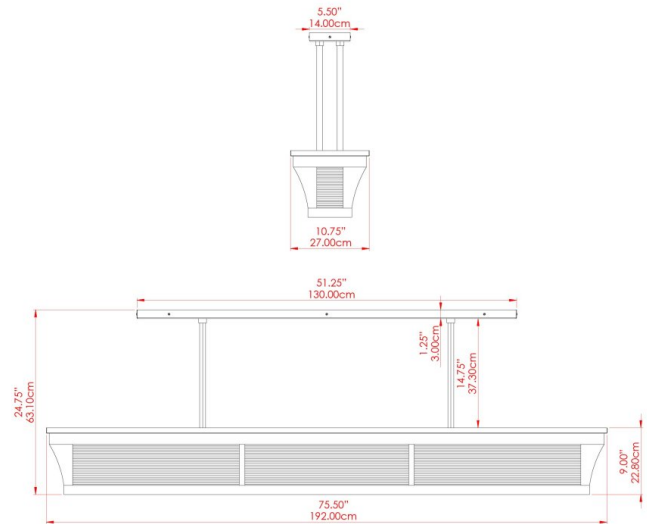

LESTRAGE Chandelier

MLF369ANTBRS Antique Brass

MATERIAL	Brass | Steel | Acrylic | Glass
HEIGHT	66cm
WIDTH | DIAMETER	26.9cm
LENGTH | PROJECTION	192cm
WEIGHT	75 kg
LAMPHOLDER	E27
MAX WATTAGE	40W
VOLTAGE	220/240v
IP RATING	IP20
CLASS PROTECTION	Class I
SHADE	-
FLEX | BAR | CHAIN LENGTH	100cm
CABLE TYPE	MLCA009 | Black PVC Flexible Cable | 2 Core

FIXING BRACKET: MLROSE26