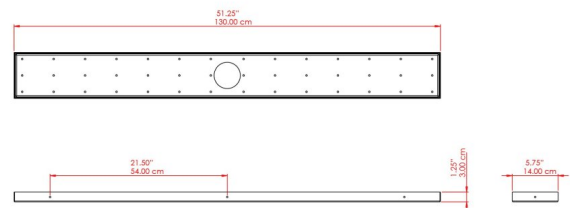

WWW.MULLANLIGHTING.COM

Product Notes:

1) Bulbs not included. 2) Dimensions do not include bulbs. 3) All products are individually made-to-order and therefore may differ slightly within manufacturing tolerances. 4) Cable / chain can be shortened during installation. Longer cable / chain lengths available on request. 5) Additional colour finishes may be available on request. 6) Refer to our website for a full list of terms and conditions.