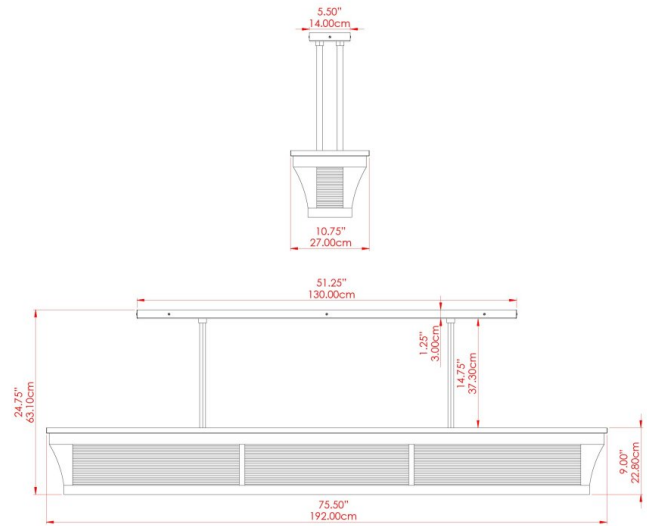

## MLF369ANTBRS Antique Brass

MATERIAL	Brass   Steel   Acrylic   Glass
HEIGHT	66cm
WIDTH   DIAMETER	26.9cm
LENGTH   PROJECTION	192cm
WEIGHT	75 kg
LAMPHOLDER	E27
MAX WATTAGE	40W
VOLTAGE	220/240v
IP RATING	IP20
CLASS PROTECTION	Class I
SHADE	-
FLEX   BAR   CHAIN LENGTH	100cm
CABLE TYPE	MLCA009   Black PVC Flexible Cable   2 Core

### FIXING BRACKET: MLROSE26

Product Notes:  
 1) Bulbs not included. 2) Dimensions do not include bulbs. 3) All products are individually made-to-order and therefore may differ slightly within manufacturing tolerances. 4) Cable / chain can be shortened during installation. Longer cable / chain lengths available on request. 5) Additional colour finishes may be available on request. 6) Refer to our website for a full list of terms and conditions.

# MLF369ANTSLV Antique Silver

MATERIAL	Brass   Steel   Acrylic   Glass
HEIGHT	66cm
WIDTH   DIAMETER	26.9cm
LENGTH   PROJECTION	192cm
WEIGHT	75 kg
LAMPHOLDER	E27
MAX WATTAGE	40W
VOLTAGE	220/240v
IP RATING	IP20
CLASS PROTECTION	Class I
SHADE	-
FLEX   BAR   CHAIN LENGTH	100cm
CABLE TYPE	MLCA009   Black PVC Flexible Cable   2 Core

MATERIAL	Brass   Steel   Acrylic   Glass
HEIGHT	66cm
WIDTH   DIAMETER	26.9cm
LENGTH   PROJECTION	192cm
WEIGHT	75 kg
LAMPHOLDER	E27
MAX WATTAGE	40W
VOLTAGE	220/240v
IP RATING	IP20
CLASS PROTECTION	Class I
SHADE	-
FLEX   BAR   CHAIN LENGTH	100cm
CABLE TYPE	MLCA009   Black PVC Flexible Cable   2 Core