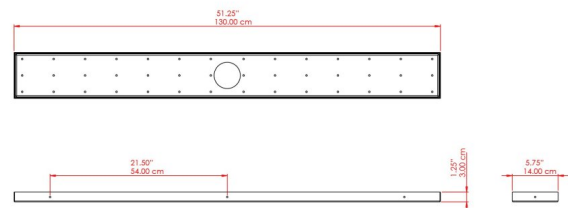

Product Notes:
1) Bulbs not included. 2) Dimensions do not include bulbs. 3) All products are individually made-to-order and therefore may differ slightly within manufacturing tolerances. 4) Cable / chain can be shortened during installation. Longer cable / chain lengths available on request. 5) Additional colour finishes may be available on request. 6) Refer to our website for a full list of terms and conditions.