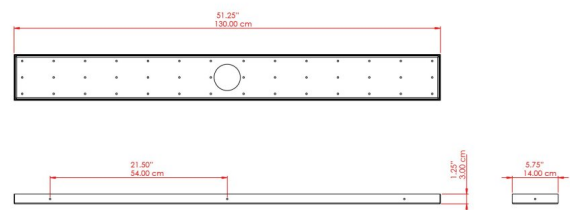

WWW.MULLANLIGHTING.COM

Product Notes:

1) Bulbs not included. 2) Dimensions do not include bulbs. 3) All products are individually made-to-order and therefore may differ slightly within manufacturing tolerances. 4) Cable / chain can be shortened during installation. Longer cable / chain lengths available on request. 5) Additional colour finishes may be available on request. 6) Refer to our website for a full list of terms and conditions.