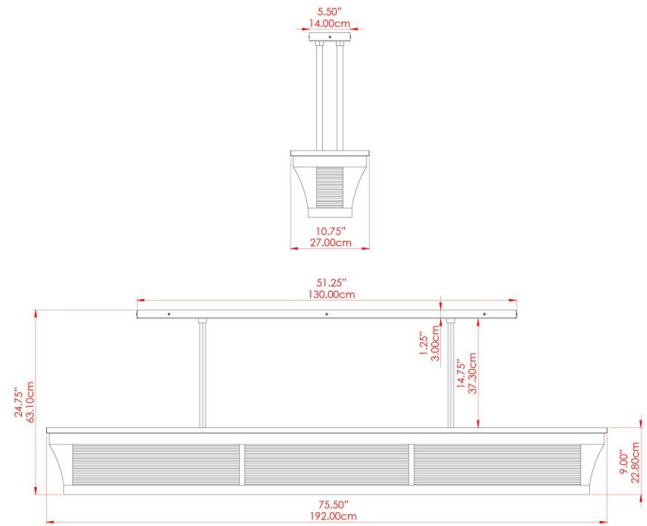

LESTRAGE Chandelier

MLF369SATBRS Satin Brass