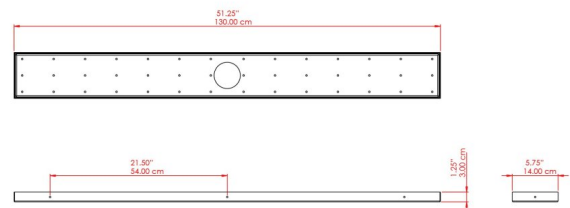

Product Notes:
1) Bulbs not included. 2) Dimensions do not include bulbs. 3) All products are individually made-to-order and therefore may differ slightly within manufacturing tolerances. 4) Cable / chain can be shortened during installation. Longer cable / chain lengths available on request. 5) Additional colour finishes may be available on request. 6) Refer to our website for a full list of terms and conditions.