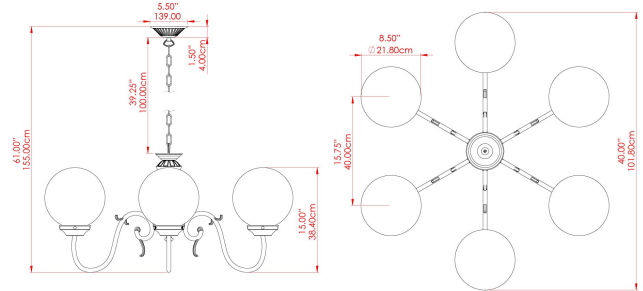

CARNEW Chandelier

MLF005ANTBRS Antique Brass

MATERIAL	Brass
HEIGHT	40cm
WIDTH DIAMETER	95cm
LENGTH PROJECTION	n/a
WEIGHT	12 kg
LAMPHOLDER	E14
MAX WATTAGE	40W
VOLTAGE	220/240v
IP RATING	IP20
CLASS PROTECTION	Class I
SHADE	GL044E
FLEX BAR CHAIN LENGTH	100cm
CABLE TYPE	MLCA010 Brown PVC Flexible Cable 2 Core

CARNEW Chandelier

MLF005ANTSLV Antique Silver

MATERIAL	Brass
HEIGHT	40cm
WIDTH DIAMETER	95cm
LENGTH PROJECTION	n/a
WEIGHT	12 kg
LAMPHOLDER	E14
MAX WATTAGE	40W
VOLTAGE	220/240v
IP RATING	IP20
CLASS PROTECTION	Class I
SHADE	GL044E
FLEX BAR CHAIN LENGTH	100cm
CABLE TYPE	MLCA014 Clear PVC Flexible Cable 2 Core

CARNEW Chandelier

MLF005POLBRS Polished Brass

MATERIAL	Brass
HEIGHT	40cm
WIDTH DIAMETER	95cm
LENGTH PROJECTION	n/a
WEIGHT	12 kg
LAMPHOLDER	E14
MAX WATTAGE	40W
VOLTAGE	220/240v
IP RATING	IP20
CLASS PROTECTION	Class I
SHADE	GL044E
FLEX BAR CHAIN LENGTH	100cm
CABLE TYPE	MLCA038 Gold PVC Flexible Cable 2 Core

FIXING BRACKET: MLROSE12

MATERIAL	Brass
HEIGHT	95cm
WIDTH DIAMETER	40cm
LENGTH PROJECTION	n/a
WEIGHT	12 kg
LAMPHOLDER	E14
MAX WATTAGE	40W
VOLTAGE	220/240v
IP RATING	IP20
CLASS PROTECTION	Class I
SHADE	GL044E
FLEX BAR CHAIN LENGTH	100cm
CABLE TYPE	MLCA038 Gold PVC Flexible Cable 2 Core