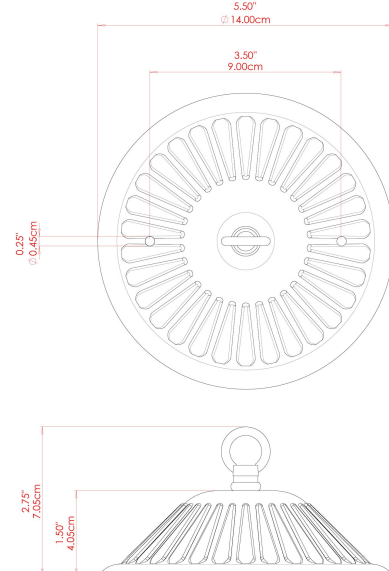

CARNEW Chandelier

MLF005ANTBRS Antique Brass

MATERIAL	Brass
HEIGHT	40cm
WIDTH DIAMETER	95cm
LENGTH PROJECTION	n/a
WEIGHT	12 kg
LAMPHOLDER	E14
MAX WATTAGE	40W
VOLTAGE	220/240v
IP RATING	IP20
CLASS PROTECTION	Class I
SHADE	GL044E
FLEX BAR CHAIN LENGTH	100cm
CABLE TYPE	MLCA010 Brown PVC Flexible Cable 2 Core

CARNEW Chandelier

MLF005ANTSLV Antique Silver

MATERIAL	Brass
HEIGHT	40cm
WIDTH DIAMETER	95cm
LENGTH PROJECTION	n/a
WEIGHT	12 kg
LAMPHOLDER	E14
MAX WATTAGE	40W
VOLTAGE	220/240v
IP RATING	IP20
CLASS PROTECTION	Class I
SHADE	GL044E
FLEX BAR CHAIN LENGTH	100cm
CABLE TYPE	MLCA014 Clear PVC Flexible Cable 2 Core

CARNEW Chandelier

MLF005POLBRS Polished Brass

MATERIAL	Brass
HEIGHT	40cm
WIDTH DIAMETER	95cm
LENGTH PROJECTION	n/a
WEIGHT	12 kg
LAMPHOLDER	E14
MAX WATTAGE	40W
VOLTAGE	220/240v
IP RATING	IP20
CLASS PROTECTION	Class I
SHADE	GL044E
FLEX BAR CHAIN LENGTH	100cm
CABLE TYPE	MLCA038 Gold PVC Flexible Cable 2 Core

FIXING BRACKET: MLROSE12

MATERIAL	Brass
HEIGHT	95cm
WIDTH DIAMETER	40cm
LENGTH PROJECTION	n/a
WEIGHT	12 kg
LAMPHOLDER	E14
MAX WATTAGE	40W
VOLTAGE	220/240v
IP RATING	IP20
CLASS PROTECTION	Class I
SHADE	GL044E
FLEX BAR CHAIN LENGTH	100cm
CABLE TYPE	MLCA038 Gold PVC Flexible Cable 2 Core