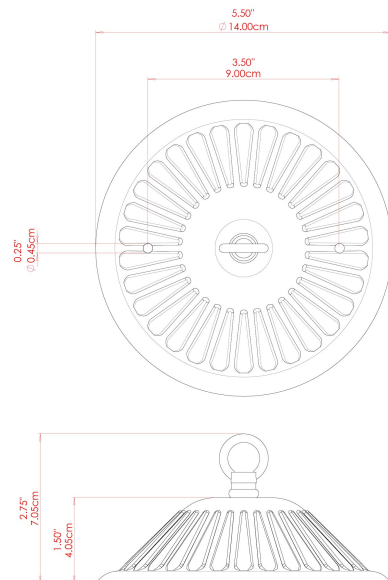

FIXING BRACKET: MLROSE12

Product Notes:
1) Bulbs not included. 2) Dimensions do not include bulbs. 3) All products are individually made-to-order and therefore may differ slightly within manufacturing tolerances. 4) Cable / chain can be shortened during installation. Longer cable / chain lengths available on request. 5) Additional colour finishes may be available on request. 6) Refer to our website for a full list of terms and conditions.