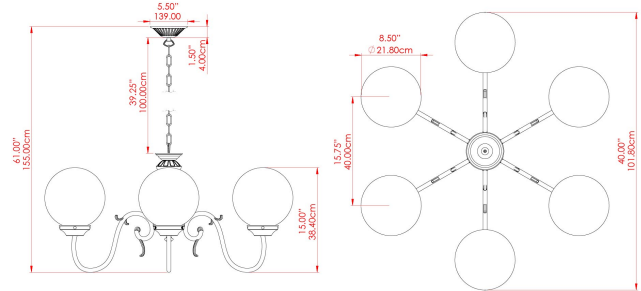

CARNEW Chandelier

MLF005ANTBRS Antique Brass

MATERIAL	Brass
HEIGHT	40cm
WIDTH DIAMETER	95cm
LENGTH PROJECTION	n/a
WEIGHT	12 kg
LAMPHOLDER	E14
MAX WATTAGE	40W
VOLTAGE	220/240v
IP RATING	IP20
CLASS PROTECTION	Class I
SHADE	GL044E
FLEX BAR CHAIN LENGTH	100cm
CABLE TYPE	MLCA010 Brown PVC Flexible Cable 2 Core

CARNEW Chandelier

MLF005ANTSLV Antique Silver

MATERIAL	Brass
HEIGHT	40cm
WIDTH DIAMETER	95cm
LENGTH PROJECTION	n/a
WEIGHT	12 kg
LAMPHOLDER	E14
MAX WATTAGE	40W
VOLTAGE	220/240v
IP RATING	IP20
CLASS PROTECTION	Class I
SHADE	GL044E
FLEX BAR CHAIN LENGTH	100cm
CABLE TYPE	MLCA014 Clear PVC Flexible Cable 2 Core

CARNEW Chandelier

MLF005POLBRS Polished Brass

MATERIAL	Brass
HEIGHT	40cm
WIDTH DIAMETER	95cm
LENGTH PROJECTION	n/a
WEIGHT	12 kg
LAMPHOLDER	E14
MAX WATTAGE	40W
VOLTAGE	220/240v
IP RATING	IP20
CLASS PROTECTION	Class I
SHADE	GL044E
FLEX BAR CHAIN LENGTH	100cm
CABLE TYPE	MLCA038 Gold PVC Flexible Cable 2 Core

FIXING BRACKET: MLROSE12

MATERIAL	Brass
HEIGHT	95cm
WIDTH DIAMETER	40cm
LENGTH PROJECTION	n/a
WEIGHT	12 kg
LAMPHOLDER	E14
MAX WATTAGE	40W
VOLTAGE	220/240v
IP RATING	IP20
CLASS PROTECTION	Class I
SHADE	GL044E
FLEX BAR CHAIN LENGTH	100cm
CABLE TYPE	MLCA038 Gold PVC Flexible Cable 2 Core