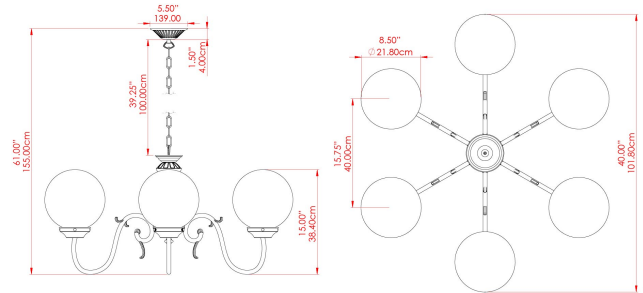

CARNEW Chandelier

MLF005ANTBRS Antique Brass

MATERIAL	Brass
HEIGHT	40cm
WIDTH DIAMETER	95cm
LENGTH PROJECTION	n/a
WEIGHT	12 kg
LAMPHOLDER	E14
MAX WATTAGE	40W
VOLTAGE	220/240v
IP RATING	IP20
CLASS PROTECTION	Class I
SHADE	GL044E
FLEX BAR CHAIN LENGTH	100cm
CABLE TYPE	MLCA010 Brown PVC Flexible Cable 2 Core

CARNEW Chandelier

MLF005ANTSLV Antique Silver

MATERIAL	Brass
HEIGHT	40cm
WIDTH DIAMETER	95cm
LENGTH PROJECTION	n/a
WEIGHT	12 kg
LAMPHOLDER	E14
MAX WATTAGE	40W
VOLTAGE	220/240v
IP RATING	IP20
CLASS PROTECTION	Class I
SHADE	GL044E
FLEX BAR CHAIN LENGTH	100cm
CABLE TYPE	MLCA014 Clear PVC Flexible Cable 2 Core

CARNEW Chandelier

MLF005POLBRS Polished Brass

MATERIAL	Brass
HEIGHT	40cm
WIDTH DIAMETER	95cm
LENGTH PROJECTION	n/a
WEIGHT	12 kg
LAMPHOLDER	E14
MAX WATTAGE	40W
VOLTAGE	220/240v
IP RATING	IP20
CLASS PROTECTION	Class I
SHADE	GL044E
FLEX BAR CHAIN LENGTH	100cm
CABLE TYPE	MLCA038 Gold PVC Flexible Cable 2 Core

FIXING BRACKET: MLROSE12

MATERIAL	Brass
HEIGHT	95cm
WIDTH DIAMETER	40cm
LENGTH PROJECTION	n/a
WEIGHT	12 kg
LAMPHOLDER	E14
MAX WATTAGE	40W
VOLTAGE	220/240v
IP RATING	IP20
CLASS PROTECTION	Class I
SHADE	GL044E
FLEX BAR CHAIN LENGTH	100cm
CABLE TYPE	MLCA038 Gold PVC Flexible Cable 2 Core