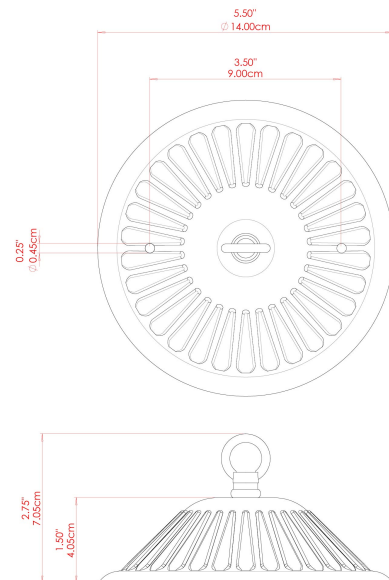

FIXING BRACKET: MLROSE12

Product Notes:
1) Bulbs not included. 2) Dimensions do not include bulbs. 3) All products are individually made-to-order and therefore may differ slightly within manufacturing tolerances. 4) Cable / chain can be shortened during installation. Longer cable / chain lengths available on request. 5) Additional colour finishes may be available on request. 6) Refer to our website for a full list of terms and conditions.