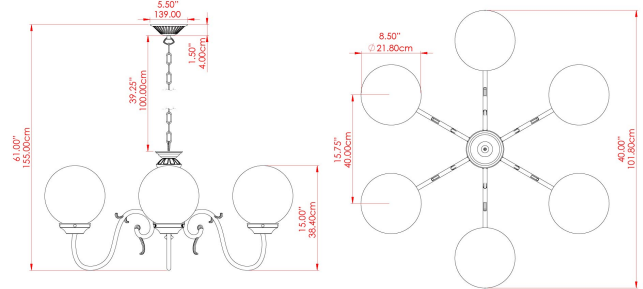

CARNEW Chandelier

MLF005ANTBRS Antique Brass

MATERIAL	Brass
HEIGHT	40cm
WIDTH DIAMETER	95cm
LENGTH PROJECTION	n/a
WEIGHT	12 kg
LAMPHOLDER	E14
MAX WATTAGE	40W
VOLTAGE	220/240v
IP RATING	IP20
CLASS PROTECTION	Class I
SHADE	GL044E
FLEX BAR CHAIN LENGTH	100cm
CABLE TYPE	MLCA010 Brown PVC Flexible Cable 2 Core

CARNEW Chandelier

MLF005ANTSLV Antique Silver

MATERIAL	Brass
HEIGHT	40cm
WIDTH DIAMETER	95cm
LENGTH PROJECTION	n/a
WEIGHT	12 kg
LAMPHOLDER	E14
MAX WATTAGE	40W
VOLTAGE	220/240v
IP RATING	IP20
CLASS PROTECTION	Class I
SHADE	GL044E
FLEX BAR CHAIN LENGTH	100cm
CABLE TYPE	MLCA014 Clear PVC Flexible Cable 2 Core

CARNEW Chandelier

MLF005POLBRS Polished Brass

MATERIAL	Brass
HEIGHT	40cm
WIDTH DIAMETER	95cm
LENGTH PROJECTION	n/a
WEIGHT	12 kg
LAMPHOLDER	E14
MAX WATTAGE	40W
VOLTAGE	220/240v
IP RATING	IP20
CLASS PROTECTION	Class I
SHADE	GL044E
FLEX BAR CHAIN LENGTH	100cm
CABLE TYPE	MLCA038 Gold PVC Flexible Cable 2 Core

FIXING BRACKET: MLROSE12

MATERIAL	Brass
HEIGHT	95cm
WIDTH DIAMETER	40cm
LENGTH PROJECTION	n/a
WEIGHT	12 kg
LAMPHOLDER	E14
MAX WATTAGE	40W
VOLTAGE	220/240v
IP RATING	IP20
CLASS PROTECTION	Class I
SHADE	GL044E
FLEX BAR CHAIN LENGTH	100cm
CABLE TYPE	MLCA038 Gold PVC Flexible Cable 2 Core