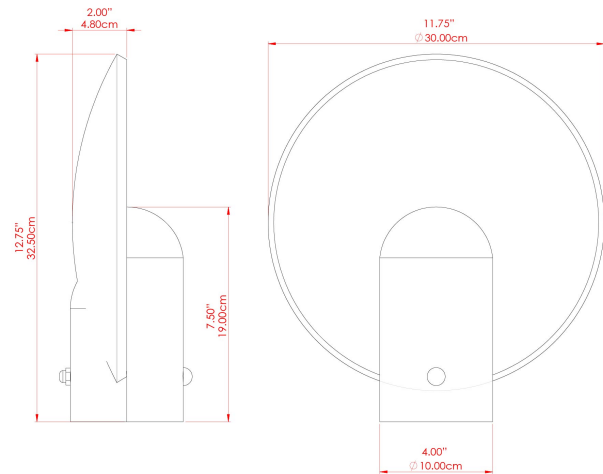

CAGLIARI Ceramic Table Lamp

MLCMTL043SATBRS Satin Brass

MATERIAL	Ceramic Brass
HEIGHT	32.5cm
WIDTH DIAMETER	30cm
LENGTH PROJECTION	10cm
WEIGHT	2.6 kg
LAMPHOLDER	G9
MAX WATTAGE	6.5W
VOLTAGE	220/240v
IP RATING	IP20
CLASS PROTECTION	Class I
SHADE	MLCMBASE031 MLCMBASE033
FLEX BAR CHAIN LENGTH	n/a
CABLE TYPE	MLCA028 Black Fabric Braided Cable 2 Core Round

FIXING BRACKET:

Product Notes:
 1) Bulbs not included. 2) Dimensions do not include bulbs. 3) All products are individually made-to-order and therefore may differ slightly within manufacturing tolerances. 4) Cable / chain can be shortened during installation. Longer cable / chain lengths available on request. 5) Additional colour finishes may be available on request. 6) Refer to our website for a full list of terms and conditions.