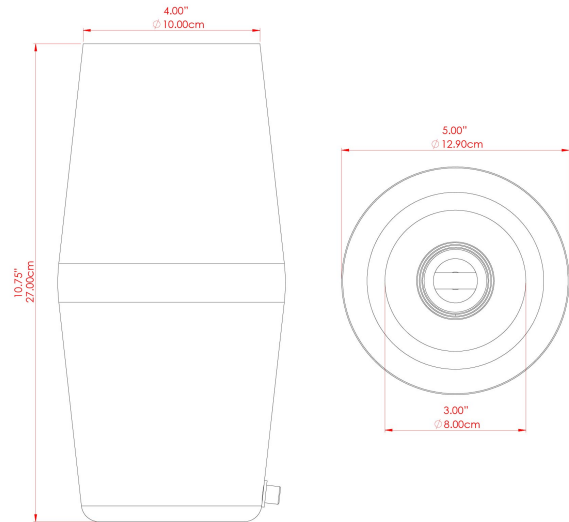

CARYA Ceramic Table Lamp

MLCMTL018PCMBK Matt Black

MATERIAL	Brass
HEIGHT	29cm
WIDTH DIAMETER	13cm
LENGTH PROJECTION	n/a
WEIGHT	1.5 kg
LAMPHOLDER	E27
MAX WATTAGE	40W
VOLTAGE	220/240v
IP RATING	IP20
CLASS PROTECTION	Class II
SHADE	-
FLEX BAR CHAIN LENGTH	n/a
CABLE TYPE	MLCA028 Black Fabric Braided Cable 2 Core Round

FIXING BRACKET: -

Product Notes:
 1) Bulbs not included. 2) Dimensions do not include bulbs. 3) All products are individually made-to-order and therefore may differ slightly within manufacturing tolerances. 4) Cable / chain can be shortened during installation. Longer cable / chain lengths available on request. 5) Additional colour finishes may be available on request. 6) Refer to our website for a full list of terms and conditions.