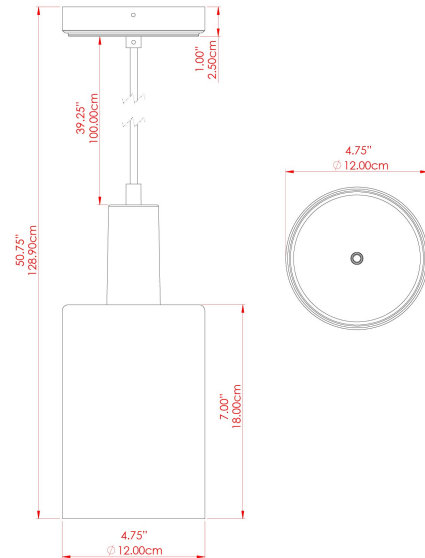

SENNA Ceramic Pendant

MLCMP085POLBRS Polished Brass

MATERIAL	Brass
HEIGHT	28cm
WIDTH | DIAMETER	12cm
LENGTH | PROJECTION	n/a
WEIGHT	1.2 kg
LAMPHOLDER	E27
MAX WATTAGE	40W
VOLTAGE	220/240v
IP RATING	IP20
CLASS PROTECTION	Class I
SHADE	MLCS089
FLEX | BAR | CHAIN LENGTH	100cm
CABLE TYPE	MLCA028 | Black Fabric Braided Cable | 2 Core Round