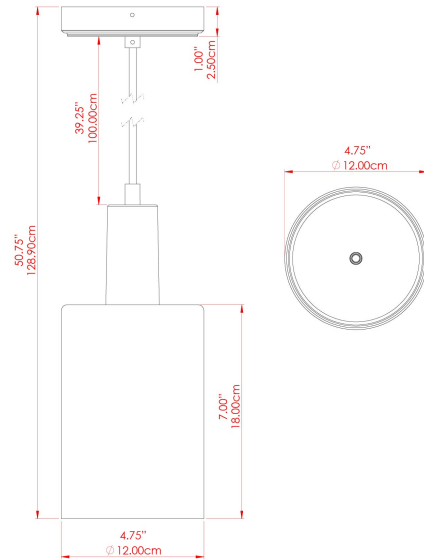

# SENNA Ceramic Pendant

MLCMP085PCMBK Matt Black

MATERIAL	Brass
HEIGHT	28cm
WIDTH   DIAMETER	12cm
LENGTH   PROJECTION	n/a
WEIGHT	1.2 kg
LAMPHOLDER	E27
MAX WATTAGE	40W
VOLTAGE	220/240v
IP RATING	IP20
CLASS PROTECTION	Class I
SHADE	MLCS089
FLEX   BAR   CHAIN LENGTH	100cm
CABLE TYPE	MLCA028   Black Fabric Braided Cable   2 Core Round

# SENNA Ceramic Pendant

MLCMP085POLBRS Polished Brass

MATERIAL	Brass
HEIGHT	28cm
WIDTH   DIAMETER	12cm
LENGTH   PROJECTION	n/a
WEIGHT	1.2 kg
LAMPHOLDER	E27
MAX WATTAGE	40W
VOLTAGE	220/240v
IP RATING	IP20
CLASS PROTECTION	Class I
SHADE	MLCS089
FLEX   BAR   CHAIN LENGTH	100cm
CABLE TYPE	MLCA028   Black Fabric Braided Cable   2 Core Round

### FIXING BRACKET: MLROSE39

Product Notes:  
 1) Bulbs not included. 2) Dimensions do not include bulbs. 3) All products are individually made-to-order and therefore may differ slightly within manufacturing tolerances. 4) Cable / chain can be shortened during installation. Longer cable / chain lengths available on request. 5) Additional colour finishes may be available on request. 6) Refer to our website for a full list of terms and conditions.

# SENNA Ceramic Pendant

MLCMP085SATBRS Satin Brass

MATERIAL	Brass
HEIGHT	28cm
WIDTH   DIAMETER	12cm
LENGTH   PROJECTION	n/a
WEIGHT	1.2 kg
LAMPHOLDER	E27
MAX WATTAGE	40W
VOLTAGE	220/240v
IP RATING	IP20
CLASS PROTECTION	Class I
SHADE	MLCS089
FLEX   BAR   CHAIN LENGTH	100cm
CABLE TYPE	MLCA028   Black Fabric Braided Cable   2 Core Round