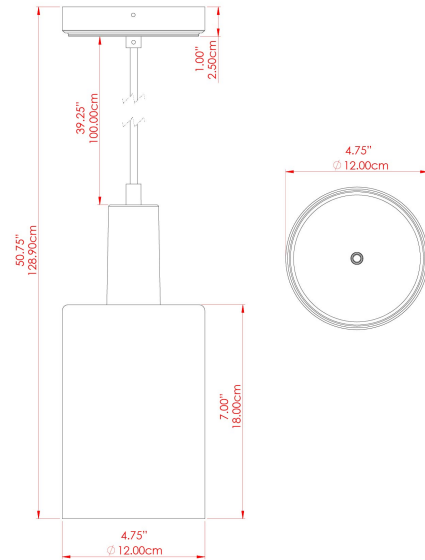

# MLCMP085ANTBRS Antique Brass

MATERIAL	Brass
HEIGHT	28cm
WIDTH   DIAMETER	12cm
LENGTH   PROJECTION	n/a
WEIGHT	1.2 kg
LAMPHOLDER	E27
MAX WATTAGE	40W
VOLTAGE	220/240v
IP RATING	IP20
CLASS PROTECTION	Class I
SHADE	MLCS089
FLEX   BAR   CHAIN LENGTH	100cm
CABLE TYPE	MLCA047   Brown Fabric Braided Cable   2 Core Round

# SENNA Ceramic Pendant

MLCMP085ANTSLV Antique Silver

MATERIAL	Brass
HEIGHT	28cm
WIDTH   DIAMETER	12cm
LENGTH   PROJECTION	n/a
WEIGHT	1.2 kg
LAMPHOLDER	E27
MAX WATTAGE	40W
VOLTAGE	220/240v
IP RATING	IP20
CLASS PROTECTION	Class I
SHADE	MLCS089
FLEX   BAR   CHAIN LENGTH	100cm
CABLE TYPE	MLCA028   Black Fabric Braided Cable   2 Core Round

# SENNA Ceramic Pendant

MLCMP085PCMBK Matt Black

MATERIAL	Brass
HEIGHT	28cm
WIDTH   DIAMETER	12cm
LENGTH   PROJECTION	n/a
WEIGHT	1.2 kg
LAMPHOLDER	E27
MAX WATTAGE	40W
VOLTAGE	220/240v
IP RATING	IP20
CLASS PROTECTION	Class I
SHADE	MLCS089
FLEX   BAR   CHAIN LENGTH	100cm
CABLE TYPE	MLCA028   Black Fabric Braided Cable   2 Core Round

# SENNA Ceramic Pendant

MLCMP085POLBRS Polished Brass

MATERIAL	Brass
HEIGHT	28cm
WIDTH   DIAMETER	12cm
LENGTH   PROJECTION	n/a
WEIGHT	1.2 kg
LAMPHOLDER	E27
MAX WATTAGE	40W
VOLTAGE	220/240v
IP RATING	IP20
CLASS PROTECTION	Class I
SHADE	MLCS089
FLEX   BAR   CHAIN LENGTH	100cm
CABLE TYPE	MLCA028   Black Fabric Braided Cable   2 Core Round