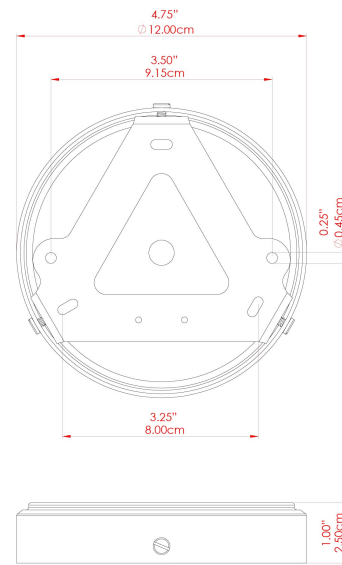

FIXING BRACKET: MLROSE39

Product Notes:
1) Bulbs not included. 2) Dimensions do not include bulbs. 3) All products are individually made-to-order and therefore may differ slightly within manufacturing tolerances. 4) Cable / chain can be shortened during installation. Longer cable / chain lengths available on request. 5) Additional colour finishes may be available on request. 6) Refer to our website for a full list of terms and conditions.