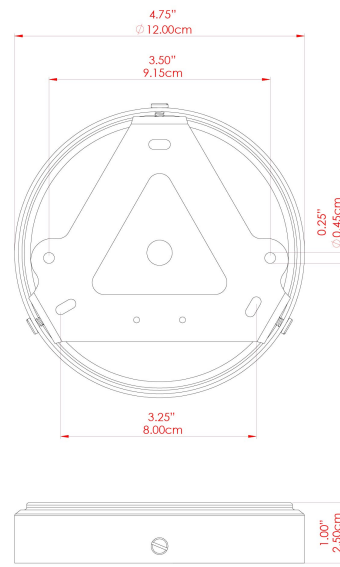

FIXING BRACKET: MLROSE39

Product Notes:
1) Bulbs not included. 2) Dimensions do not include bulbs. 3) All products are individually made-to-order and therefore may differ slightly within manufacturing tolerances. 4) Cable / chain can be shortened during installation. Longer cable / chain lengths available on request. 5) Additional colour finishes may be available on request. 6) Refer to our website for a full list of terms and conditions.