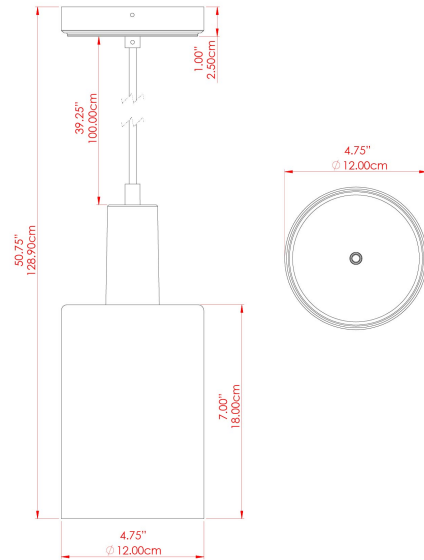

# MLCMP085ANTBRS Antique Brass

MATERIAL	Brass
HEIGHT	28cm
WIDTH   DIAMETER	12cm
LENGTH   PROJECTION	n/a
WEIGHT	1.2 kg
LAMPHOLDER	E27
MAX WATTAGE	40W
VOLTAGE	220/240v
IP RATING	IP20
CLASS PROTECTION	Class I
SHADE	MLCS089
FLEX   BAR   CHAIN LENGTH	100cm
CABLE TYPE	MLCA047   Brown Fabric Braided Cable   2 Core Round

# SENNA Ceramic Pendant

MLCMP085ANTSLV Antique Silver

MATERIAL	Brass
HEIGHT	28cm
WIDTH   DIAMETER	12cm
LENGTH   PROJECTION	n/a
WEIGHT	1.2 kg
LAMPHOLDER	E27
MAX WATTAGE	40W
VOLTAGE	220/240v
IP RATING	IP20
CLASS PROTECTION	Class I
SHADE	MLCS089
FLEX   BAR   CHAIN LENGTH	100cm
CABLE TYPE	MLCA028   Black Fabric Braided Cable   2 Core Round

# SENNA Ceramic Pendant

MLCMP085PCMBK Matt Black

MATERIAL	Brass
HEIGHT	28cm
WIDTH   DIAMETER	12cm
LENGTH   PROJECTION	n/a
WEIGHT	1.2 kg
LAMPHOLDER	E27
MAX WATTAGE	40W
VOLTAGE	220/240v
IP RATING	IP20
CLASS PROTECTION	Class I
SHADE	MLCS089
FLEX   BAR   CHAIN LENGTH	100cm
CABLE TYPE	MLCA028   Black Fabric Braided Cable   2 Core Round

# SENNA Ceramic Pendant

MLCMP085POLBRS Polished Brass

MATERIAL	Brass
HEIGHT	28cm
WIDTH   DIAMETER	12cm
LENGTH   PROJECTION	n/a
WEIGHT	1.2 kg
LAMPHOLDER	E27
MAX WATTAGE	40W
VOLTAGE	220/240v
IP RATING	IP20
CLASS PROTECTION	Class I
SHADE	MLCS089
FLEX   BAR   CHAIN LENGTH	100cm
CABLE TYPE	MLCA028   Black Fabric Braided Cable   2 Core Round