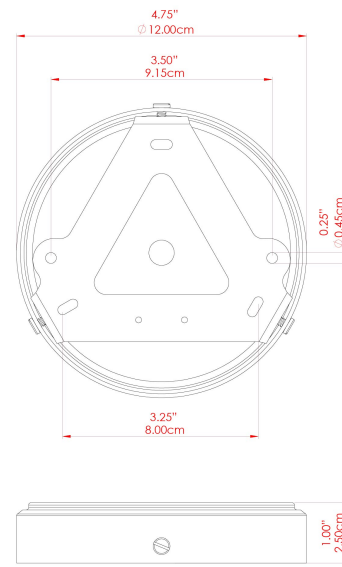

FIXING BRACKET: MLROSE39 | Antique Brass

Product Notes:
1) Bulbs not included. 2) Dimensions do not include bulbs. 3) All products are individually made-to-order and therefore may differ slightly within manufacturing tolerances. 4) Cable / chain can be shortened during installation. Longer cable / chain lengths available on request. 5) Additional colour finishes may be available on request. 6) Refer to our website for a full list of terms and conditions.