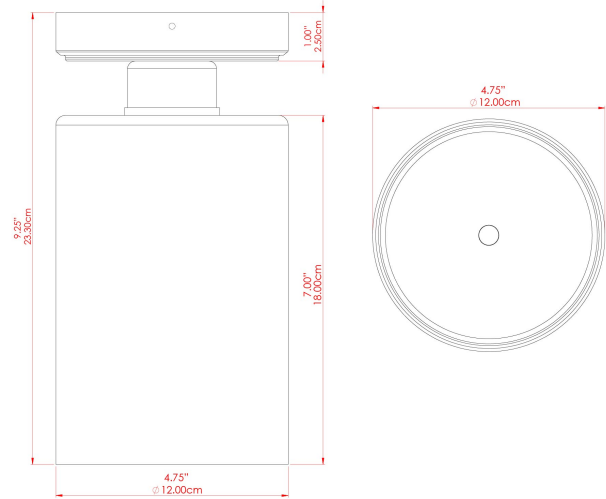

SENNA Ceramic Ceiling Fitting

MLCMCF027ANTBRS Antique Brass

MATERIAL	Brass Ceramic
HEIGHT	23cm
WIDTH DIAMETER	12cm
LENGTH PROJECTION	n/a
WEIGHT	1 kg
LAMPHOLDER	E27
MAX WATTAGE	40W
VOLTAGE	220/240v
IP RATING	IP20
CLASS PROTECTION	Class I
SHADE	MLCS089
FLEX BAR CHAIN LENGTH	n/a
CABLE TYPE	MLCA047 Brown Fabric Braided Cable 2 Core Round

FIXING BRACKET: MLWB17

SENNA Ceramic Ceiling Fitting

MLCMCF027ANTSLV Antique Silver

MATERIAL	Brass Ceramic
HEIGHT	23cm
WIDTH DIAMETER	12cm
LENGTH PROJECTION	n/a
WEIGHT	1 kg
LAMPHOLDER	E27
MAX WATTAGE	40W
VOLTAGE	220/240v
IP RATING	IP20
CLASS PROTECTION	Class I
SHADE	MLCS089
FLEX BAR CHAIN LENGTH	n/a
CABLE TYPE	MLCA028 Black Fabric Braided Cable 2 Core Round

FIXING BRACKET: MLWB17

Product Notes:
 1) Bulbs not included. 2) Dimensions do not include bulbs. 3) All products are individually made-to-order and therefore may differ slightly within manufacturing tolerances. 4) Cable / chain can be shortened during installation. Longer cable / chain lengths available on request. 5) Additional colour finishes may be available on request. 6) Refer to our website for a full list of terms and conditions.

SENNA Ceramic Ceiling Fitting

MLCMCF027PCMBK Matt Black

MATERIAL	Brass Ceramic
HEIGHT	23cm
WIDTH DIAMETER	12cm
LENGTH PROJECTION	n/a
WEIGHT	1 kg
LAMPHOLDER	E27
MAX WATTAGE	40W
VOLTAGE	220/240v
IP RATING	IP20
CLASS PROTECTION	Class I
SHADE	MLCS089
FLEX BAR CHAIN LENGTH	n/a
CABLE TYPE	MLCA028 Black Fabric Braided Cable 2 Core Round