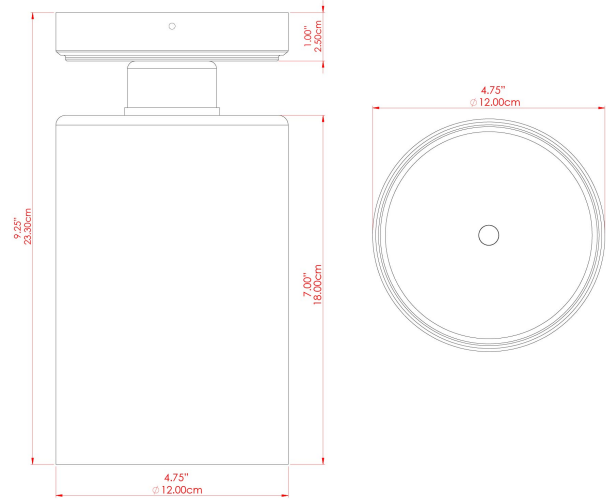

SENNA Ceramic Ceiling Fitting

MLCMCF027POLBRS Polished Brass

MATERIAL	Brass Ceramic
HEIGHT	23cm
WIDTH DIAMETER	12cm
LENGTH PROJECTION	n/a
WEIGHT	1 kg
LAMPHOLDER	E27
MAX WATTAGE	40W
VOLTAGE	220/240v
IP RATING	IP20
CLASS PROTECTION	Class I
SHADE	MLCS089
FLEX BAR CHAIN LENGTH	n/a
CABLE TYPE	MLCA028 Black Fabric Braided Cable 2 Core Round

FIXING BRACKET: MLWB17

Product Notes:
 1) Bulbs not included. 2) Dimensions do not include bulbs. 3) All products are individually made-to-order and therefore may differ slightly within manufacturing tolerances. 4) Cable / chain can be shortened during installation. Longer cable / chain lengths available on request. 5) Additional colour finishes may be available on request. 6) Refer to our website for a full list of terms and conditions.

SENNA Ceramic Ceiling Fitting

MLCMCF027POLCOP Polished Copper

MATERIAL	Copper Ceramic
HEIGHT	23cm
WIDTH DIAMETER	12cm
LENGTH PROJECTION	n/a
WEIGHT	1 kg
LAMPHOLDER	E27
MAX WATTAGE	40W
VOLTAGE	220/240v
IP RATING	IP20
CLASS PROTECTION	Class I
SHADE	MLCS089
FLEX BAR CHAIN LENGTH	n/a
CABLE TYPE	MLCA028 Black Fabric Braided Cable 2 Core Round

FIXING BRACKET: MLWB17

SENNA Ceramic Ceiling Fitting

MLCMCF027SATBRS Satin Brass

MATERIAL	Brass Ceramic
HEIGHT	23cm
WIDTH DIAMETER	12cm
LENGTH PROJECTION	n/a
WEIGHT	1 kg
LAMPHOLDER	E27
MAX WATTAGE	40W
VOLTAGE	220/240v
IP RATING	IP20
CLASS PROTECTION	Class I
SHADE	MLCS089
FLEX BAR CHAIN LENGTH	n/a
CABLE TYPE	MLCA028 Black Fabric Braided Cable 2 Core Round