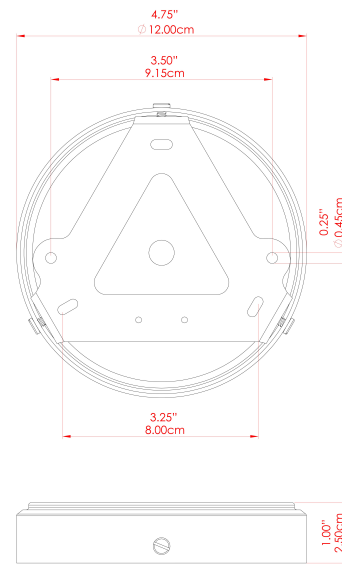

FIXING BRACKET: MLWB17

Product Notes:
1) Bulbs not included. 2) Dimensions do not include bulbs. 3) All products are individually made-to-order and therefore may differ slightly within manufacturing tolerances. 4) Cable / chain can be shortened during installation. Longer cable / chain lengths available on request. 5) Additional colour finishes may be available on request. 6) Refer to our website for a full list of terms and conditions.