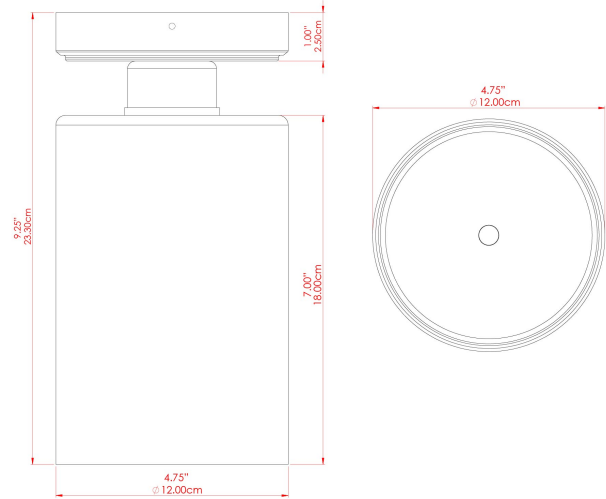

SENNA Ceramic Ceiling Fitting

MLCMCF027ANTBRS Antique Brass

MATERIAL	Brass Ceramic
HEIGHT	23cm
WIDTH DIAMETER	12cm
LENGTH PROJECTION	n/a
WEIGHT	1 kg
LAMPHOLDER	E27
MAX WATTAGE	40W
VOLTAGE	220/240v
IP RATING	IP20
CLASS PROTECTION	Class I
SHADE	MLCS089
FLEX BAR CHAIN LENGTH	n/a
CABLE TYPE	MLCA047 Brown Fabric Braided Cable 2 Core Round

FIXING BRACKET: MLWB17

SENNA Ceramic Ceiling Fitting

MLCMCF027ANTSLV Antique Silver

MATERIAL	Brass Ceramic
HEIGHT	23cm
WIDTH DIAMETER	12cm
LENGTH PROJECTION	n/a
WEIGHT	1 kg
LAMPHOLDER	E27
MAX WATTAGE	40W
VOLTAGE	220/240v
IP RATING	IP20
CLASS PROTECTION	Class I
SHADE	MLCS089
FLEX BAR CHAIN LENGTH	n/a
CABLE TYPE	MLCA028 Black Fabric Braided Cable 2 Core Round

SENNA Ceramic Ceiling Fitting

MLCMCF027PCMBK Matt Black

MATERIAL	Brass Ceramic
HEIGHT	23cm
WIDTH DIAMETER	12cm
LENGTH PROJECTION	n/a
WEIGHT	1 kg
LAMPHOLDER	E27
MAX WATTAGE	40W
VOLTAGE	220/240v
IP RATING	IP20
CLASS PROTECTION	Class I
SHADE	MLCS089
FLEX BAR CHAIN LENGTH	n/a
CABLE TYPE	MLCA028 Black Fabric Braided Cable 2 Core Round

SENNA Ceramic Ceiling Fitting

MLCMCF027POLBRS Polished Brass

MATERIAL	Brass Ceramic
HEIGHT	23cm
WIDTH DIAMETER	12cm
LENGTH PROJECTION	n/a
WEIGHT	1 kg
LAMPHOLDER	E27
MAX WATTAGE	40W
VOLTAGE	220/240v
IP RATING	IP20
CLASS PROTECTION	Class I
SHADE	MLCS089
FLEX BAR CHAIN LENGTH	n/a
CABLE TYPE	MLCA028 Black Fabric Braided Cable 2 Core Round