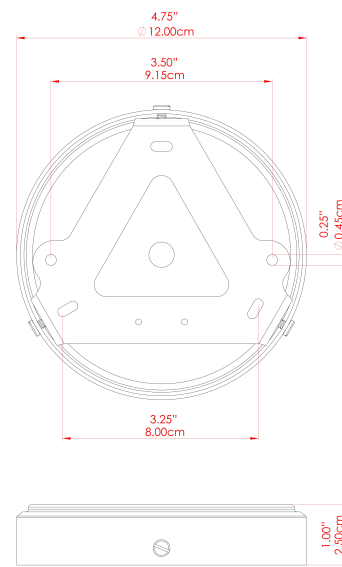

FIXING BRACKET: MLWB17

Product Notes:
1) Bulbs not included. 2) Dimensions do not include bulbs. 3) All products are individually made-to-order and therefore may differ slightly within manufacturing tolerances. 4) Cable / chain can be shortened during installation. Longer cable / chain lengths available on request. 5) Additional colour finishes may be available on request. 6) Refer to our website for a full list of terms and conditions.