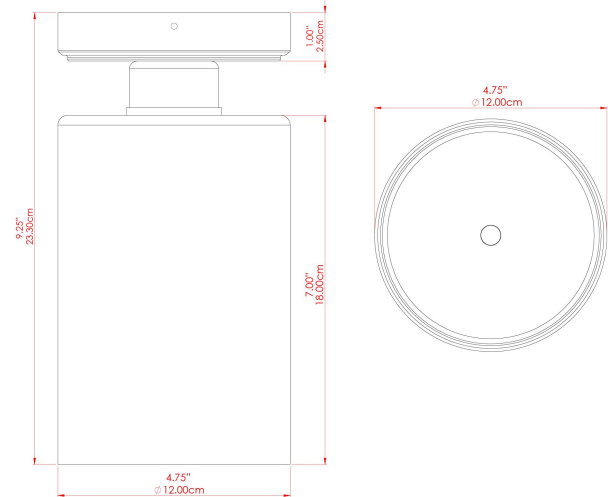

SENNA Ceramic Ceiling Fitting

MLCMCF027PCMBK Matt Black

MATERIAL	Brass Ceramic
HEIGHT	23cm
WIDTH DIAMETER	12cm
LENGTH PROJECTION	n/a
WEIGHT	1 kg
LAMPHOLDER	E27
MAX WATTAGE	40W
VOLTAGE	220/240v
IP RATING	IP20
CLASS PROTECTION	Class I
SHADE	MLCS089
FLEX BAR CHAIN LENGTH	n/a
CABLE TYPE	MLCA028 Black Fabric Braided Cable 2 Core Round

FIXING BRACKET: MLWB17

Product Notes:
 1) Bulbs not included. 2) Dimensions do not include bulbs. 3) All products are individually made-to-order and therefore may differ slightly within manufacturing tolerances. 4) Cable / chain can be shortened during installation. Longer cable / chain lengths available on request. 5) Additional colour finishes may be available on request. 6) Refer to our website for a full list of terms and conditions.

SENNA Ceramic Ceiling Fitting

MLCMCF027POLBRS Polished Brass

MATERIAL	Brass Ceramic
HEIGHT	23cm
WIDTH DIAMETER	12cm
LENGTH PROJECTION	n/a
WEIGHT	1 kg
LAMPHOLDER	E27
MAX WATTAGE	40W
VOLTAGE	220/240v
IP RATING	IP20
CLASS PROTECTION	Class I
SHADE	MLCS089
FLEX BAR CHAIN LENGTH	n/a
CABLE TYPE	MLCA028 Black Fabric Braided Cable 2 Core Round

SENNA Ceramic Ceiling Fitting

MLCMCF027POLCOP Polished Copper

MATERIAL	Copper Ceramic
HEIGHT	23cm
WIDTH DIAMETER	12cm
LENGTH PROJECTION	n/a
WEIGHT	1 kg
LAMPHOLDER	E27
MAX WATTAGE	40W
VOLTAGE	220/240v
IP RATING	IP20
CLASS PROTECTION	Class I
SHADE	MLCS089
FLEX BAR CHAIN LENGTH	n/a
CABLE TYPE	MLCA028 Black Fabric Braided Cable 2 Core Round