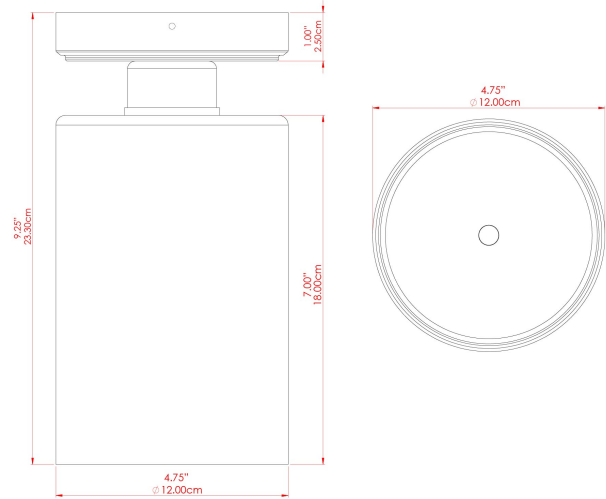

SENNA Ceramic Ceiling Fitting

MLCMCF027PCMBK Matt Black

MATERIAL	Brass Ceramic
HEIGHT	23cm
WIDTH DIAMETER	12cm
LENGTH PROJECTION	n/a
WEIGHT	1 kg
LAMPHOLDER	E27
MAX WATTAGE	40W
VOLTAGE	220/240v
IP RATING	IP20
CLASS PROTECTION	Class I
SHADE	MLCS089
FLEX BAR CHAIN LENGTH	n/a
CABLE TYPE	MLCA028 Black Fabric Braided Cable 2 Core Round

SENNA Ceramic Ceiling Fitting

MLCMCF027POLBRS Polished Brass

MATERIAL	Brass Ceramic
HEIGHT	23cm
WIDTH DIAMETER	12cm
LENGTH PROJECTION	n/a
WEIGHT	1 kg
LAMPHOLDER	E27
MAX WATTAGE	40W
VOLTAGE	220/240v
IP RATING	IP20
CLASS PROTECTION	Class I
SHADE	MLCS089
FLEX BAR CHAIN LENGTH	n/a
CABLE TYPE	MLCA028 Black Fabric Braided Cable 2 Core Round

SENNA Ceramic Ceiling Fitting

MLCMCF027POLCOP Polished Copper

MATERIAL	Copper Ceramic
HEIGHT	23cm
WIDTH DIAMETER	12cm
LENGTH PROJECTION	n/a
WEIGHT	1 kg
LAMPHOLDER	E27
MAX WATTAGE	40W
VOLTAGE	220/240v
IP RATING	IP20
CLASS PROTECTION	Class I
SHADE	MLCS089
FLEX BAR CHAIN LENGTH	n/a
CABLE TYPE	MLCA028 Black Fabric Braided Cable 2 Core Round

FIXING BRACKET: MLWB17

SENNA Ceramic Ceiling Fitting

MLCMCF027SATBRS Satin Brass

MATERIAL	Brass Ceramic
HEIGHT	23cm
WIDTH DIAMETER	12cm
LENGTH PROJECTION	n/a
WEIGHT	1 kg
LAMPHOLDER	E27
MAX WATTAGE	40W
VOLTAGE	220/240v
IP RATING	IP20
CLASS PROTECTION	Class I
SHADE	MLCS089
FLEX BAR CHAIN LENGTH	n/a
CABLE TYPE	MLCA028 Black Fabric Braided Cable 2 Core Round