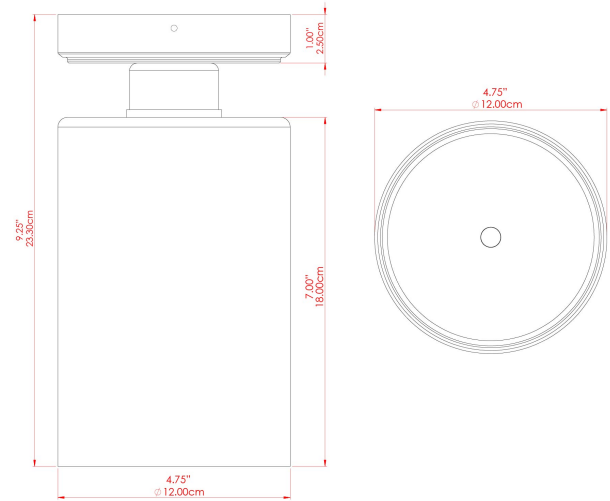

SENNA Ceramic Ceiling Fitting

MLCMCF027ANTBRS Antique Brass

MATERIAL	Brass Ceramic
HEIGHT	23cm
WIDTH DIAMETER	12cm
LENGTH PROJECTION	n/a
WEIGHT	1 kg
LAMPHOLDER	E27
MAX WATTAGE	40W
VOLTAGE	220/240v
IP RATING	IP20
CLASS PROTECTION	Class I
SHADE	MLCS089
FLEX BAR CHAIN LENGTH	n/a
CABLE TYPE	MLCA047 Brown Fabric Braided Cable 2 Core Round

FIXING BRACKET: MLWB17

SENNA Ceramic Ceiling Fitting

MLCMCF027ANTSLV Antique Silver

MATERIAL	Brass Ceramic
HEIGHT	23cm
WIDTH DIAMETER	12cm
LENGTH PROJECTION	n/a
WEIGHT	1 kg
LAMPHOLDER	E27
MAX WATTAGE	40W
VOLTAGE	220/240v
IP RATING	IP20
CLASS PROTECTION	Class I
SHADE	MLCS089
FLEX BAR CHAIN LENGTH	n/a
CABLE TYPE	MLCA028 Black Fabric Braided Cable 2 Core Round

SENNA Ceramic Ceiling Fitting

MLCMCF027PCMBK Matt Black

MATERIAL	Brass Ceramic
HEIGHT	23cm
WIDTH DIAMETER	12cm
LENGTH PROJECTION	n/a
WEIGHT	1 kg
LAMPHOLDER	E27
MAX WATTAGE	40W
VOLTAGE	220/240v
IP RATING	IP20
CLASS PROTECTION	Class I
SHADE	MLCS089
FLEX BAR CHAIN LENGTH	n/a
CABLE TYPE	MLCA028 Black Fabric Braided Cable 2 Core Round

SENNA Ceramic Ceiling Fitting

MLCMCF027POLBRS Polished Brass

MATERIAL	Brass Ceramic
HEIGHT	23cm
WIDTH DIAMETER	12cm
LENGTH PROJECTION	n/a
WEIGHT	1 kg
LAMPHOLDER	E27
MAX WATTAGE	40W
VOLTAGE	220/240v
IP RATING	IP20
CLASS PROTECTION	Class I
SHADE	MLCS089
FLEX BAR CHAIN LENGTH	n/a
CABLE TYPE	MLCA028 Black Fabric Braided Cable 2 Core Round