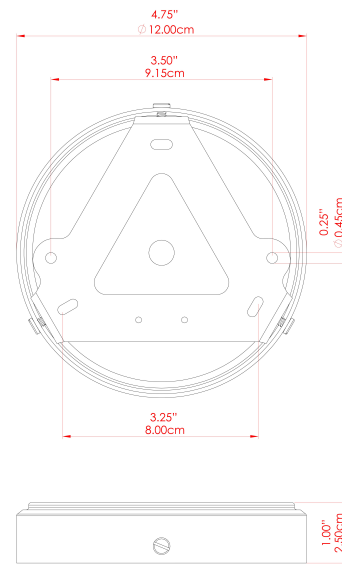

BOG Ceramic Ceiling Fitting

MLCMCF019ANTBRS Antique Brass

MATERIAL	Brass Ceramic
HEIGHT	n/a
WIDTH DIAMETER	28cm
LENGTH PROJECTION	10cm
WEIGHT	1.3 kg
LAMPHOLDER	E27
MAX WATTAGE	40W
VOLTAGE	220/240v
IP RATING	IP20
CLASS PROTECTION	Class I
SHADE	MLCS032
FLEX BAR CHAIN LENGTH	n/a
CABLE TYPE	-

FIXING BRACKET: MLWB17

BOG Ceramic Ceiling Fitting

MLCMCF019ANTSLV Antique Silver

MATERIAL	Brass Ceramic
HEIGHT	n/a
WIDTH DIAMETER	28cm
LENGTH PROJECTION	10cm
WEIGHT	1.3 kg
LAMPHOLDER	E27
MAX WATTAGE	40W
VOLTAGE	220/240v
IP RATING	IP20
CLASS PROTECTION	Class I
SHADE	MLCS032
FLEX BAR CHAIN LENGTH	n/a
CABLE TYPE	-

FIXING BRACKET: MLWB17

BOG Ceramic Ceiling Fitting

MLCMCF019PCMBK Matt Black

MATERIAL	Brass Ceramic
HEIGHT	n/a
WIDTH DIAMETER	28cm
LENGTH PROJECTION	10cm
WEIGHT	1.3 kg
LAMPHOLDER	E27
MAX WATTAGE	40W
VOLTAGE	220/240v
IP RATING	IP20
CLASS PROTECTION	Class I
SHADE	MLCS032
FLEX BAR CHAIN LENGTH	n/a
CABLE TYPE	-

FIXING BRACKET: MLWB17

BOG Ceramic Ceiling Fitting

MLCMCF019POLBRS Polished Brass

MATERIAL	Brass Ceramic
HEIGHT	n/a
WIDTH DIAMETER	28cm
LENGTH PROJECTION	10cm
WEIGHT	1.3 kg
LAMPHOLDER	E27
MAX WATTAGE	40W
VOLTAGE	220/240v
IP RATING	IP20
CLASS PROTECTION	Class I
SHADE	MLCS032
FLEX BAR CHAIN LENGTH	n/a
CABLE TYPE	-