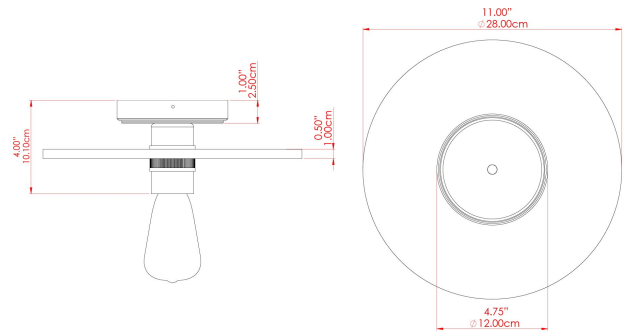

BOG Ceramic Ceiling Fitting

MLCMCF019SATBRS Satin Brass