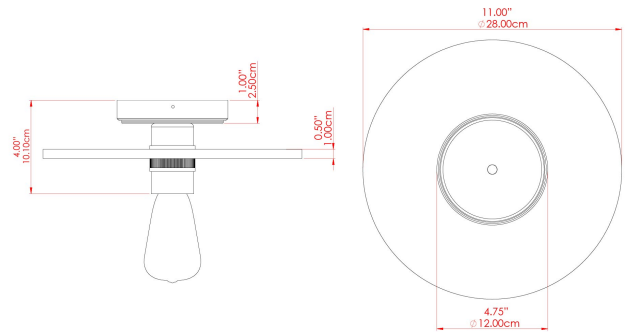

BOG Ceramic Ceiling Fitting

MLCMCF019ANTBRS Antique Brass

MATERIAL	Brass Ceramic
HEIGHT	n/a
WIDTH DIAMETER	28cm
LENGTH PROJECTION	10cm
WEIGHT	1.3 kg
LAMPHOLDER	E27
MAX WATTAGE	40W
VOLTAGE	220/240v
IP RATING	IP20
CLASS PROTECTION	Class I
SHADE	MLCS032
FLEX BAR CHAIN LENGTH	n/a
CABLE TYPE	-

FIXING BRACKET: MLWB17

BOG Ceramic Ceiling Fitting

MLCMCF019ANTSLV Antique Silver

MATERIAL	Brass Ceramic
HEIGHT	n/a
WIDTH DIAMETER	28cm
LENGTH PROJECTION	10cm
WEIGHT	1.3 kg
LAMPHOLDER	E27
MAX WATTAGE	40W
VOLTAGE	220/240v
IP RATING	IP20
CLASS PROTECTION	Class I
SHADE	MLCS032
FLEX BAR CHAIN LENGTH	n/a
CABLE TYPE	-

FIXING BRACKET: MLWB17

BOG Ceramic Ceiling Fitting

MLCMCF019PCMBK Matt Black

MATERIAL	Brass Ceramic
HEIGHT	n/a
WIDTH DIAMETER	28cm
LENGTH PROJECTION	10cm
WEIGHT	1.3 kg
LAMPHOLDER	E27
MAX WATTAGE	40W
VOLTAGE	220/240v
IP RATING	IP20
CLASS PROTECTION	Class I
SHADE	MLCS032
FLEX BAR CHAIN LENGTH	n/a
CABLE TYPE	-

FIXING BRACKET: MLWB17

BOG Ceramic Ceiling Fitting

MLCMCF019POLBRS Polished Brass

MATERIAL	Brass Ceramic
HEIGHT	n/a
WIDTH DIAMETER	28cm
LENGTH PROJECTION	10cm
WEIGHT	1.3 kg
LAMPHOLDER	E27
MAX WATTAGE	40W
VOLTAGE	220/240v
IP RATING	IP20
CLASS PROTECTION	Class I
SHADE	MLCS032
FLEX BAR CHAIN LENGTH	n/a
CABLE TYPE	-