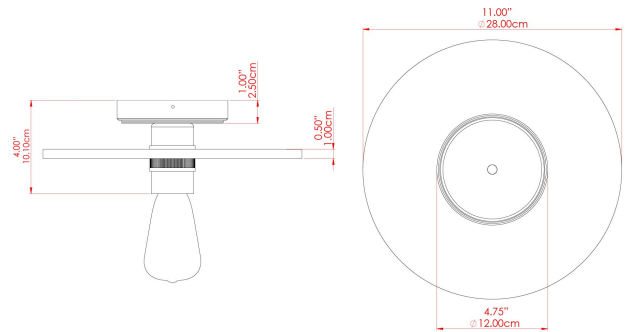

BOG Ceramic Ceiling Fitting

MLCMCF019POLBRS Polished Brass