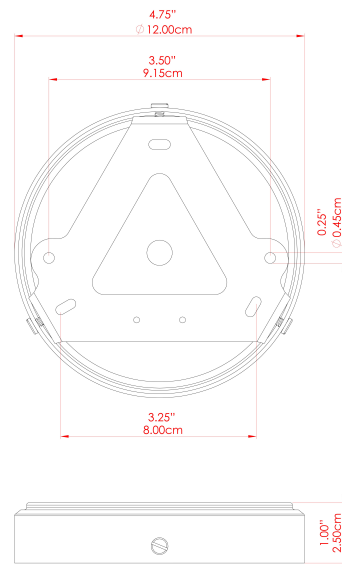

BOG Ceramic Ceiling Fitting

MLCMCF019ANTBRS Antique Brass

MATERIAL	Brass Ceramic
HEIGHT	n/a
WIDTH DIAMETER	28cm
LENGTH PROJECTION	10cm
WEIGHT	1.3 kg
LAMPHOLDER	E27
MAX WATTAGE	40W
VOLTAGE	220/240v
IP RATING	IP20
CLASS PROTECTION	Class I
SHADE	MLCS032
FLEX BAR CHAIN LENGTH	n/a
CABLE TYPE	-

FIXING BRACKET: MLWB17

BOG Ceramic Ceiling Fitting

MLCMCF019ANTSLV Antique Silver

MATERIAL	Brass Ceramic
HEIGHT	n/a
WIDTH DIAMETER	28cm
LENGTH PROJECTION	10cm
WEIGHT	1.3 kg
LAMPHOLDER	E27
MAX WATTAGE	40W
VOLTAGE	220/240v
IP RATING	IP20
CLASS PROTECTION	Class I
SHADE	MLCS032
FLEX BAR CHAIN LENGTH	n/a
CABLE TYPE	-

FIXING BRACKET: MLWB17

BOG Ceramic Ceiling Fitting

MLCMCF019PCMBK Matt Black

MATERIAL	Brass Ceramic
HEIGHT	n/a
WIDTH DIAMETER	28cm
LENGTH PROJECTION	10cm
WEIGHT	1.3 kg
LAMPHOLDER	E27
MAX WATTAGE	40W
VOLTAGE	220/240v
IP RATING	IP20
CLASS PROTECTION	Class I
SHADE	MLCS032
FLEX BAR CHAIN LENGTH	n/a
CABLE TYPE	-

FIXING BRACKET: MLWB17

BOG Ceramic Ceiling Fitting

MLCMCF019POLBRS Polished Brass

MATERIAL	Brass Ceramic
HEIGHT	n/a
WIDTH DIAMETER	28cm
LENGTH PROJECTION	10cm
WEIGHT	1.3 kg
LAMPHOLDER	E27
MAX WATTAGE	40W
VOLTAGE	220/240v
IP RATING	IP20
CLASS PROTECTION	Class I
SHADE	MLCS032
FLEX BAR CHAIN LENGTH	n/a
CABLE TYPE	-