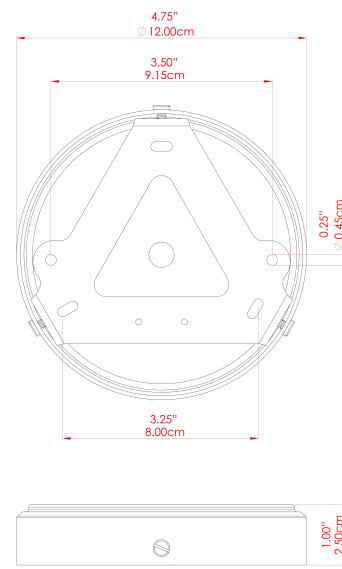

FIXING BRACKET: MLWB17