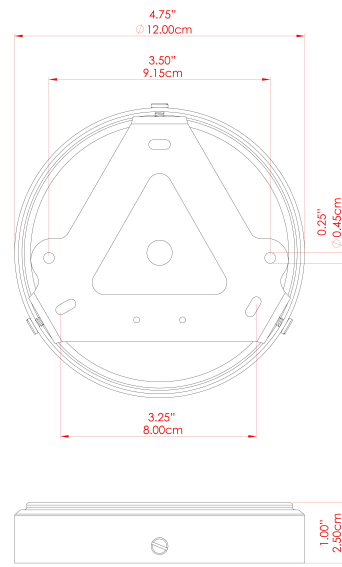

BOG Ceramic Ceiling Fitting

MLCMCF018ANTBRS Antique Brass

MATERIAL	Brass Ceramic
HEIGHT	n/a
WIDTH DIAMETER	28cm
LENGTH PROJECTION	10cm
WEIGHT	1.3 kg
LAMPHOLDER	E27
MAX WATTAGE	40W
VOLTAGE	220/240v
IP RATING	IP20
CLASS PROTECTION	Class I
SHADE	MLCS021
FLEX BAR CHAIN LENGTH	n/a
CABLE TYPE	-

FIXING BRACKET: MLWB17 | Antique Brass

BOG Ceramic Ceiling Fitting

MLCMCF018ANTSLV Antique Silver

MATERIAL	Brass Ceramic
HEIGHT	n/a
WIDTH DIAMETER	28cm
LENGTH PROJECTION	10cm
WEIGHT	1.3 kg
LAMPHOLDER	E27
MAX WATTAGE	40W
VOLTAGE	220/240v
IP RATING	IP20
CLASS PROTECTION	Class I
SHADE	MLCS021
FLEX BAR CHAIN LENGTH	n/a
CABLE TYPE	-

FIXING BRACKET: MLWB17 | Antique Silver

BOG Ceramic Ceiling Fitting

MLCMCF018PCMBK Matt Black

MATERIAL	Brass Ceramic Aluminium
HEIGHT	n/a
WIDTH DIAMETER	28cm
LENGTH PROJECTION	10cm
WEIGHT	1.3 kg
LAMPHOLDER	E27
MAX WATTAGE	40W
VOLTAGE	220/240v
IP RATING	IP20
CLASS PROTECTION	Class I
SHADE	MLCS021
FLEX BAR CHAIN LENGTH	n/a
CABLE TYPE	-

FIXING BRACKET: MLWB17 | Matte Black

BOG Ceramic Ceiling Fitting

MLCMCF018POLBRS Polished Brass

MATERIAL	Brass Ceramic
HEIGHT	n/a
WIDTH DIAMETER	28cm
LENGTH PROJECTION	10cm
WEIGHT	1.3 kg
LAMPHOLDER	E27
MAX WATTAGE	40W
VOLTAGE	220/240v
IP RATING	IP20
CLASS PROTECTION	Class I
SHADE	MLCS021
FLEX BAR CHAIN LENGTH	n/a
CABLE TYPE	-