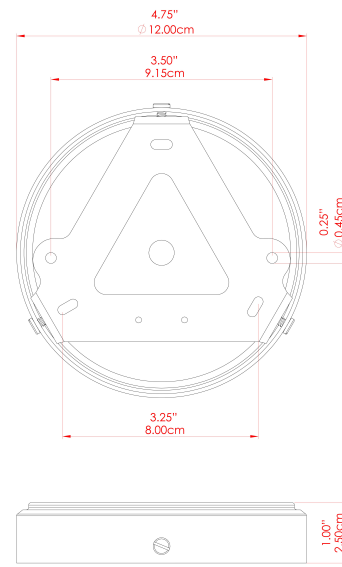

BOG Ceramic Ceiling Fitting

MLCMCF018ANTBRS Antique Brass

MATERIAL	Brass Ceramic
HEIGHT	n/a
WIDTH DIAMETER	28cm
LENGTH PROJECTION	10cm
WEIGHT	1.3 kg
LAMPHOLDER	E27
MAX WATTAGE	40W
VOLTAGE	220/240v
IP RATING	IP20
CLASS PROTECTION	Class I
SHADE	MLCS021
FLEX BAR CHAIN LENGTH	n/a
CABLE TYPE	-

FIXING BRACKET: MLWB17 | Antique Brass

BOG Ceramic Ceiling Fitting

MLCMCF018ANTSLV Antique Silver

MATERIAL	Brass Ceramic
HEIGHT	n/a
WIDTH DIAMETER	28cm
LENGTH PROJECTION	10cm
WEIGHT	1.3 kg
LAMPHOLDER	E27
MAX WATTAGE	40W
VOLTAGE	220/240v
IP RATING	IP20
CLASS PROTECTION	Class I
SHADE	MLCS021
FLEX BAR CHAIN LENGTH	n/a
CABLE TYPE	-

FIXING BRACKET: MLWB17 | Antique Silver

BOG Ceramic Ceiling Fitting

MLCMCF018PCMBK Matt Black

MATERIAL	Brass Ceramic Aluminium
HEIGHT	n/a
WIDTH DIAMETER	28cm
LENGTH PROJECTION	10cm
WEIGHT	1.3 kg
LAMPHOLDER	E27
MAX WATTAGE	40W
VOLTAGE	220/240v
IP RATING	IP20
CLASS PROTECTION	Class I
SHADE	MLCS021
FLEX BAR CHAIN LENGTH	n/a
CABLE TYPE	-

FIXING BRACKET: MLWB17 | Matte Black

BOG Ceramic Ceiling Fitting

MLCMCF018POLBRS Polished Brass

MATERIAL	Brass Ceramic
HEIGHT	n/a
WIDTH DIAMETER	28cm
LENGTH PROJECTION	10cm
WEIGHT	1.3 kg
LAMPHOLDER	E27
MAX WATTAGE	40W
VOLTAGE	220/240v
IP RATING	IP20
CLASS PROTECTION	Class I
SHADE	MLCS021
FLEX BAR CHAIN LENGTH	n/a
CABLE TYPE	-