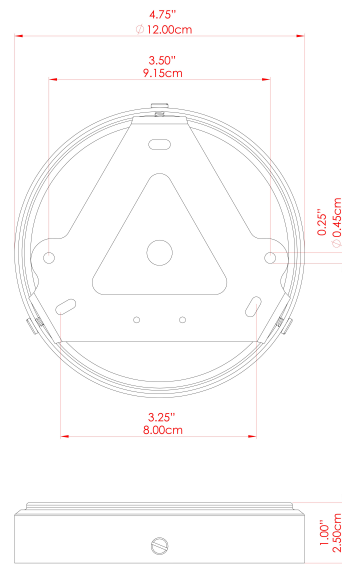

FIXING BRACKET: MLWB17 | Antique Silver

BOG Ceramic Ceiling Fitting

MLCMCF018PCMBK Matt Black

MATERIAL	Brass Ceramic Aluminium
HEIGHT	n/a
WIDTH DIAMETER	28cm
LENGTH PROJECTION	10cm
WEIGHT	1.3 kg
LAMPHOLDER	E27
MAX WATTAGE	40W
VOLTAGE	220/240v
IP RATING	IP20
CLASS PROTECTION	Class I
SHADE	MLCS021
FLEX BAR CHAIN LENGTH	n/a
CABLE TYPE	-

FIXING BRACKET: MLWB17 | Matte Black

BOG Ceramic Ceiling Fitting

MLCMCF018POLBRS Polished Brass

MATERIAL	Brass Ceramic
HEIGHT	n/a
WIDTH DIAMETER	28cm
LENGTH PROJECTION	10cm
WEIGHT	1.3 kg
LAMPHOLDER	E27
MAX WATTAGE	40W
VOLTAGE	220/240v
IP RATING	IP20
CLASS PROTECTION	Class I
SHADE	MLCS021
FLEX BAR CHAIN LENGTH	n/a
CABLE TYPE	-

FIXING BRACKET: MLWB17 | Polished Brass

BOG Ceramic Ceiling Fitting

MLCMCF018POLCOP Polished Copper

MATERIAL	Brass Ceramic
HEIGHT	n/a
WIDTH DIAMETER	28cm
LENGTH PROJECTION	10cm
WEIGHT	1.3 kg
LAMPHOLDER	E27
MAX WATTAGE	40W
VOLTAGE	220/240v
IP RATING	IP20
CLASS PROTECTION	Class I
SHADE	MLCS021
FLEX BAR CHAIN LENGTH	n/a
CABLE TYPE	-

FIXING BRACKET: MLWB17

BOG Ceramic Ceiling Fitting

MLCMCF018SATBRS Satin Brass

MATERIAL	Brass Ceramic
HEIGHT	n/a
WIDTH DIAMETER	28cm
LENGTH PROJECTION	10cm
WEIGHT	1.3 kg
LAMPHOLDER	E27
MAX WATTAGE	40W
VOLTAGE	220/240v
IP RATING	IP20
CLASS PROTECTION	Class I
SHADE	MLCS021
FLEX BAR CHAIN LENGTH	n/a
CABLE TYPE	-