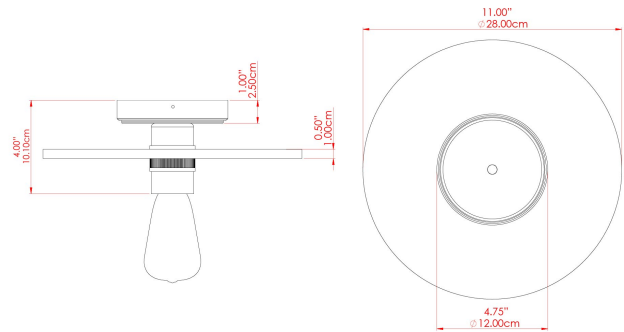

BOG Ceramic Ceiling Fitting

MLCMCF018ANTBRS Antique Brass

MATERIAL	Brass Ceramic
HEIGHT	n/a
WIDTH DIAMETER	28cm
LENGTH PROJECTION	10cm
WEIGHT	1.3 kg
LAMPHOLDER	E27
MAX WATTAGE	40W
VOLTAGE	220/240v
IP RATING	IP20
CLASS PROTECTION	Class I
SHADE	MLCS021
FLEX BAR CHAIN LENGTH	n/a
CABLE TYPE	-

FIXING BRACKET: MLWB17 | Antique Brass

BOG Ceramic Ceiling Fitting

MLCMCF018ANTSLV Antique Silver

MATERIAL	Brass Ceramic
HEIGHT	n/a
WIDTH DIAMETER	28cm
LENGTH PROJECTION	10cm
WEIGHT	1.3 kg
LAMPHOLDER	E27
MAX WATTAGE	40W
VOLTAGE	220/240v
IP RATING	IP20
CLASS PROTECTION	Class I
SHADE	MLCS021
FLEX BAR CHAIN LENGTH	n/a
CABLE TYPE	-

FIXING BRACKET: MLWB17 | Antique Silver

BOG Ceramic Ceiling Fitting

MLCMCF018PCMBK Matt Black

MATERIAL	Brass Ceramic Aluminium
HEIGHT	n/a
WIDTH DIAMETER	28cm
LENGTH PROJECTION	10cm
WEIGHT	1.3 kg
LAMPHOLDER	E27
MAX WATTAGE	40W
VOLTAGE	220/240v
IP RATING	IP20
CLASS PROTECTION	Class I
SHADE	MLCS021
FLEX BAR CHAIN LENGTH	n/a
CABLE TYPE	-

FIXING BRACKET: MLWB17 | Matte Black

BOG Ceramic Ceiling Fitting

MLCMCF018POLBRS Polished Brass

MATERIAL	Brass Ceramic
HEIGHT	n/a
WIDTH DIAMETER	28cm
LENGTH PROJECTION	10cm
WEIGHT	1.3 kg
LAMPHOLDER	E27
MAX WATTAGE	40W
VOLTAGE	220/240v
IP RATING	IP20
CLASS PROTECTION	Class I
SHADE	MLCS021
FLEX BAR CHAIN LENGTH	n/a
CABLE TYPE	-