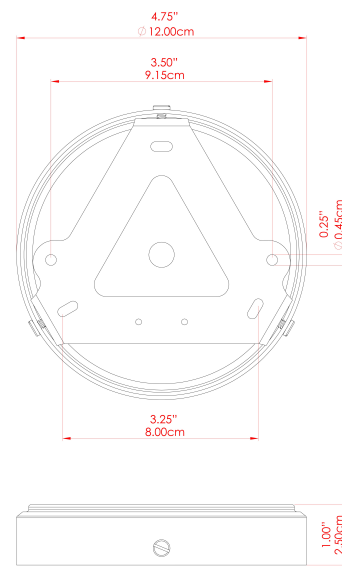

BOG Ceramic Ceiling Fitting

MLCMCF018ANTBRS Antique Brass

MATERIAL	Brass Ceramic
HEIGHT	n/a
WIDTH DIAMETER	28cm
LENGTH PROJECTION	10cm
WEIGHT	1.3 kg
LAMPHOLDER	E27
MAX WATTAGE	40W
VOLTAGE	220/240v
IP RATING	IP20
CLASS PROTECTION	Class I
SHADE	MLCS021
FLEX BAR CHAIN LENGTH	n/a
CABLE TYPE	-

FIXING BRACKET: MLWB17 | Antique Brass

BOG Ceramic Ceiling Fitting

MLCMCF018ANTSLV Antique Silver

MATERIAL	Brass Ceramic
HEIGHT	n/a
WIDTH DIAMETER	28cm
LENGTH PROJECTION	10cm
WEIGHT	1.3 kg
LAMPHOLDER	E27
MAX WATTAGE	40W
VOLTAGE	220/240v
IP RATING	IP20
CLASS PROTECTION	Class I
SHADE	MLCS021
FLEX BAR CHAIN LENGTH	n/a
CABLE TYPE	-

FIXING BRACKET: MLWB17 | Antique Silver

BOG Ceramic Ceiling Fitting

MLCMCF018PCMBK Matt Black

MATERIAL	Brass Ceramic Aluminium
HEIGHT	n/a
WIDTH DIAMETER	28cm
LENGTH PROJECTION	10cm
WEIGHT	1.3 kg
LAMPHOLDER	E27
MAX WATTAGE	40W
VOLTAGE	220/240v
IP RATING	IP20
CLASS PROTECTION	Class I
SHADE	MLCS021
FLEX BAR CHAIN LENGTH	n/a
CABLE TYPE	-

FIXING BRACKET: MLWB17 | Matte Black

BOG Ceramic Ceiling Fitting

MLCMCF018POLBRS Polished Brass

MATERIAL	Brass Ceramic
HEIGHT	n/a
WIDTH DIAMETER	28cm
LENGTH PROJECTION	10cm
WEIGHT	1.3 kg
LAMPHOLDER	E27
MAX WATTAGE	40W
VOLTAGE	220/240v
IP RATING	IP20
CLASS PROTECTION	Class I
SHADE	MLCS021
FLEX BAR CHAIN LENGTH	n/a
CABLE TYPE	-