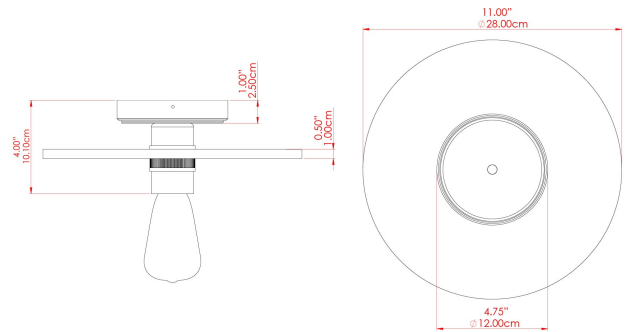

FIXING BRACKET: MLWB17 | Antique Silver

BOG Ceramic Ceiling Fitting

MLCMCF018PCMBK Matt Black

MATERIAL	Brass Ceramic Aluminium
HEIGHT	n/a
WIDTH DIAMETER	28cm
LENGTH PROJECTION	10cm
WEIGHT	1.3 kg
LAMPHOLDER	E27
MAX WATTAGE	40W
VOLTAGE	220/240v
IP RATING	IP20
CLASS PROTECTION	Class I
SHADE	MLCS021
FLEX BAR CHAIN LENGTH	n/a
CABLE TYPE	-

FIXING BRACKET: MLWB17 | Matte Black

BOG Ceramic Ceiling Fitting

MLCMCF018POLBRS Polished Brass

MATERIAL	Brass Ceramic
HEIGHT	n/a
WIDTH DIAMETER	28cm
LENGTH PROJECTION	10cm
WEIGHT	1.3 kg
LAMPHOLDER	E27
MAX WATTAGE	40W
VOLTAGE	220/240v
IP RATING	IP20
CLASS PROTECTION	Class I
SHADE	MLCS021
FLEX BAR CHAIN LENGTH	n/a
CABLE TYPE	-

FIXING BRACKET: MLWB17 | Polished Brass

BOG Ceramic Ceiling Fitting

MLCMCF018POLCOP Polished Copper

MATERIAL	Brass Ceramic
HEIGHT	n/a
WIDTH DIAMETER	28cm
LENGTH PROJECTION	10cm
WEIGHT	1.3 kg
LAMPHOLDER	E27
MAX WATTAGE	40W
VOLTAGE	220/240v
IP RATING	IP20
CLASS PROTECTION	Class I
SHADE	MLCS021
FLEX BAR CHAIN LENGTH	n/a
CABLE TYPE	-

FIXING BRACKET: MLWB17

BOG Ceramic Ceiling Fitting

MLCMCF018SATBRS Satin Brass

MATERIAL	Brass Ceramic
HEIGHT	n/a
WIDTH DIAMETER	28cm
LENGTH PROJECTION	10cm
WEIGHT	1.3 kg
LAMPHOLDER	E27
MAX WATTAGE	40W
VOLTAGE	220/240v
IP RATING	IP20
CLASS PROTECTION	Class I
SHADE	MLCS021
FLEX BAR CHAIN LENGTH	n/a
CABLE TYPE	-