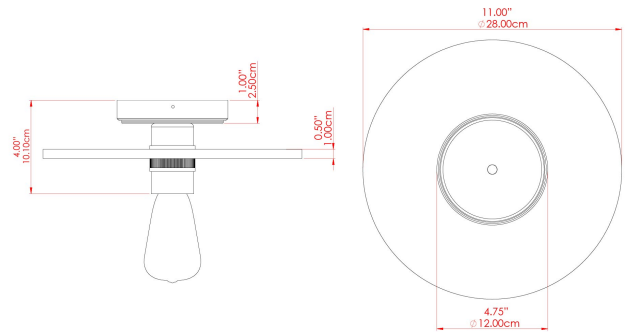

BOG Ceramic Ceiling Fitting

MLCMCF018ANTBRS Antique Brass

MATERIAL	Brass Ceramic
HEIGHT	n/a
WIDTH DIAMETER	28cm
LENGTH PROJECTION	10cm
WEIGHT	1.3 kg
LAMPHOLDER	E27
MAX WATTAGE	40W
VOLTAGE	220/240v
IP RATING	IP20
CLASS PROTECTION	Class I
SHADE	MLCS021
FLEX BAR CHAIN LENGTH	n/a
CABLE TYPE	-

FIXING BRACKET: MLWB17 | Antique Brass

BOG Ceramic Ceiling Fitting

MLCMCF018ANTSLV Antique Silver

MATERIAL	Brass Ceramic
HEIGHT	n/a
WIDTH DIAMETER	28cm
LENGTH PROJECTION	10cm
WEIGHT	1.3 kg
LAMPHOLDER	E27
MAX WATTAGE	40W
VOLTAGE	220/240v
IP RATING	IP20
CLASS PROTECTION	Class I
SHADE	MLCS021
FLEX BAR CHAIN LENGTH	n/a
CABLE TYPE	-

FIXING BRACKET: MLWB17 | Antique Silver

BOG Ceramic Ceiling Fitting

MLCMCF018PCMBK Matt Black

MATERIAL	Brass Ceramic Aluminium
HEIGHT	n/a
WIDTH DIAMETER	28cm
LENGTH PROJECTION	10cm
WEIGHT	1.3 kg
LAMPHOLDER	E27
MAX WATTAGE	40W
VOLTAGE	220/240v
IP RATING	IP20
CLASS PROTECTION	Class I
SHADE	MLCS021
FLEX BAR CHAIN LENGTH	n/a
CABLE TYPE	-

FIXING BRACKET: MLWB17 | Matte Black

BOG Ceramic Ceiling Fitting

MLCMCF018POLBRS Polished Brass

MATERIAL	Brass Ceramic
HEIGHT	n/a
WIDTH DIAMETER	28cm
LENGTH PROJECTION	10cm
WEIGHT	1.3 kg
LAMPHOLDER	E27
MAX WATTAGE	40W
VOLTAGE	220/240v
IP RATING	IP20
CLASS PROTECTION	Class I
SHADE	MLCS021
FLEX BAR CHAIN LENGTH	n/a
CABLE TYPE	-