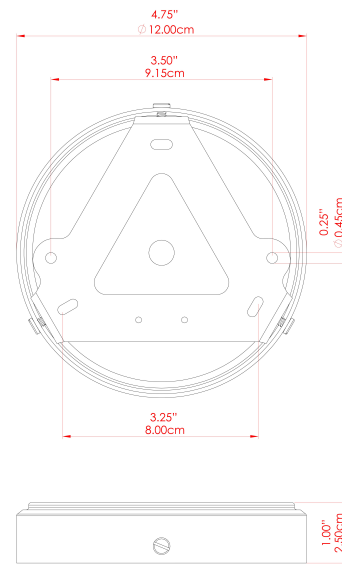

# MLCMCF017ANTBRS Antique Brass

MATERIAL	Brass   Ceramic
HEIGHT	n/a
WIDTH   DIAMETER	28cm
LENGTH   PROJECTION	10cm
WEIGHT	1.3 kg
LAMPHOLDER	E27
MAX WATTAGE	40W
VOLTAGE	220/240v
IP RATING	IP20
CLASS PROTECTION	Class I
SHADE	MLCS020
FLEX   BAR   CHAIN LENGTH	n/a
CABLE TYPE	-

## MLCMCF017ANTSLV Antique Silver

MATERIAL	Brass   Ceramic
HEIGHT	n/a
WIDTH   DIAMETER	28cm
LENGTH   PROJECTION	10cm
WEIGHT	1.3 kg
LAMPHOLDER	E27
MAX WATTAGE	40W
VOLTAGE	220/240v
IP RATING	IP20
CLASS PROTECTION	Class I
SHADE	MLCS020
FLEX   BAR   CHAIN LENGTH	n/a
CABLE TYPE	-

# BOG Ceramic Ceiling Fitting

MLCMCF017PCMBK Matt Black

MATERIAL	Brass   Ceramic   Aluminium
HEIGHT	n/a
WIDTH   DIAMETER	28cm
LENGTH   PROJECTION	10cm
WEIGHT	1.3 kg
LAMPHOLDER	E27
MAX WATTAGE	40W
VOLTAGE	220/240v
IP RATING	IP20
CLASS PROTECTION	Class I
SHADE	MLCS020
FLEX   BAR   CHAIN LENGTH	n/a
CABLE TYPE	-

## MLCMCF017POLCOP Polished Copper

MATERIAL	Brass   Ceramic
HEIGHT	n/a
WIDTH   DIAMETER	28cm
LENGTH   PROJECTION	10cm
WEIGHT	1.3 kg
LAMPHOLDER	E27
MAX WATTAGE	40W
VOLTAGE	220/240v
IP RATING	IP20
CLASS PROTECTION	Class I
SHADE	MLCS020
FLEX   BAR   CHAIN LENGTH	n/a
CABLE TYPE	-