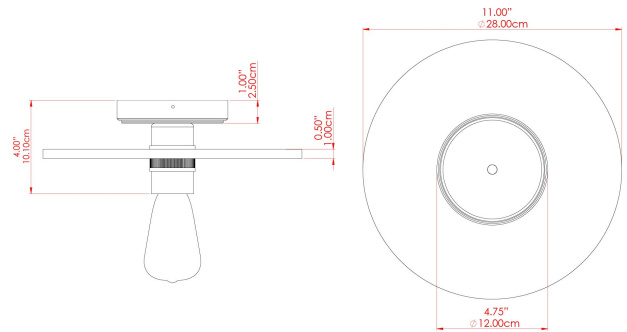

## MLCMCF017ANTSLV Antique Silver

MATERIAL	Brass   Ceramic
HEIGHT	n/a
WIDTH   DIAMETER	28cm
LENGTH   PROJECTION	10cm
WEIGHT	1.3 kg
LAMPHOLDER	E27
MAX WATTAGE	40W
VOLTAGE	220/240v
IP RATING	IP20
CLASS PROTECTION	Class I
SHADE	MLCS020
FLEX   BAR   CHAIN LENGTH	n/a
CABLE TYPE	-

# BOG Ceramic Ceiling Fitting

MLCMCF017PCMBK Matt Black

MATERIAL	Brass   Ceramic   Aluminium
HEIGHT	n/a
WIDTH   DIAMETER	28cm
LENGTH   PROJECTION	10cm
WEIGHT	1.3 kg
LAMPHOLDER	E27
MAX WATTAGE	40W
VOLTAGE	220/240v
IP RATING	IP20
CLASS PROTECTION	Class I
SHADE	MLCS020
FLEX   BAR   CHAIN LENGTH	n/a
CABLE TYPE	-

# BOG Ceramic Ceiling Fitting

MLCMCF017POLBRS Polished Brass

MATERIAL	Brass   Ceramic
HEIGHT	n/a
WIDTH   DIAMETER	28cm
LENGTH   PROJECTION	10cm
WEIGHT	1.3 kg
LAMPHOLDER	E27
MAX WATTAGE	40W
VOLTAGE	220/240v
IP RATING	IP20
CLASS PROTECTION	Class I
SHADE	MLCS020
FLEX   BAR   CHAIN LENGTH	n/a
CABLE TYPE	-

## MLCMCF017POLCOP Polished Copper

MATERIAL	Brass   Ceramic
HEIGHT	n/a
WIDTH   DIAMETER	28cm
LENGTH   PROJECTION	10cm
WEIGHT	1.3 kg
LAMPHOLDER	E27
MAX WATTAGE	40W
VOLTAGE	220/240v
IP RATING	IP20
CLASS PROTECTION	Class I
SHADE	MLCS020
FLEX   BAR   CHAIN LENGTH	n/a
CABLE TYPE	-