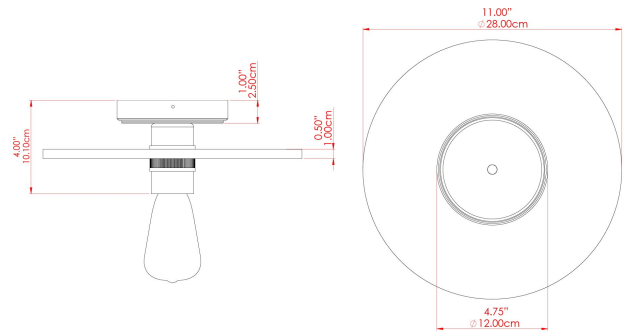

# BOG Ceramic Ceiling Fitting

MLCMCF017PCMBK Matt Black

MATERIAL	Brass   Ceramic   Aluminium
HEIGHT	n/a
WIDTH   DIAMETER	28cm
LENGTH   PROJECTION	10cm
WEIGHT	1.3 kg
LAMPHOLDER	E27
MAX WATTAGE	40W
VOLTAGE	220/240v
IP RATING	IP20
CLASS PROTECTION	Class I
SHADE	MLCS020
FLEX   BAR   CHAIN LENGTH	n/a
CABLE TYPE	-

# BOG Ceramic Ceiling Fitting

MLCMCF017POLBRS Polished Brass

MATERIAL	Brass   Ceramic
HEIGHT	n/a
WIDTH   DIAMETER	28cm
LENGTH   PROJECTION	10cm
WEIGHT	1.3 kg
LAMPHOLDER	E27
MAX WATTAGE	40W
VOLTAGE	220/240v
IP RATING	IP20
CLASS PROTECTION	Class I
SHADE	MLCS020
FLEX   BAR   CHAIN LENGTH	n/a
CABLE TYPE	-

## MLCMCF017POLCOP Polished Copper

MATERIAL	Brass   Ceramic
HEIGHT	n/a
WIDTH   DIAMETER	28cm
LENGTH   PROJECTION	10cm
WEIGHT	1.3 kg
LAMPHOLDER	E27
MAX WATTAGE	40W
VOLTAGE	220/240v
IP RATING	IP20
CLASS PROTECTION	Class I
SHADE	MLCS020
FLEX   BAR   CHAIN LENGTH	n/a
CABLE TYPE	-

# BOG Ceramic Ceiling Fitting

MLCMCF017SATBRS Satin Brass

MATERIAL	Brass   Ceramic
HEIGHT	n/a
WIDTH   DIAMETER	28cm
LENGTH   PROJECTION	10cm
WEIGHT	1.3 kg
LAMPHOLDER	E27
MAX WATTAGE	40W
VOLTAGE	220/240v
IP RATING	IP20
CLASS PROTECTION	Class I
SHADE	MLCS020
FLEX   BAR   CHAIN LENGTH	n/a
CABLE TYPE	-