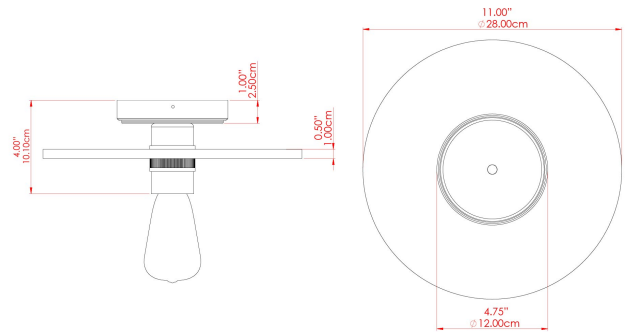

# MLCMCF017ANTBRS Antique Brass

MATERIAL	Brass   Ceramic
HEIGHT	n/a
WIDTH   DIAMETER	28cm
LENGTH   PROJECTION	10cm
WEIGHT	1.3 kg
LAMPHOLDER	E27
MAX WATTAGE	40W
VOLTAGE	220/240v
IP RATING	IP20
CLASS PROTECTION	Class I
SHADE	MLCS020
FLEX   BAR   CHAIN LENGTH	n/a
CABLE TYPE	-

## MLCMCF017ANTSLV Antique Silver

MATERIAL	Brass   Ceramic
HEIGHT	n/a
WIDTH   DIAMETER	28cm
LENGTH   PROJECTION	10cm
WEIGHT	1.3 kg
LAMPHOLDER	E27
MAX WATTAGE	40W
VOLTAGE	220/240v
IP RATING	IP20
CLASS PROTECTION	Class I
SHADE	MLCS020
FLEX   BAR   CHAIN LENGTH	n/a
CABLE TYPE	-

# BOG Ceramic Ceiling Fitting

MLCMCF017POLBRS Polished Brass

MATERIAL	Brass   Ceramic
HEIGHT	n/a
WIDTH   DIAMETER	28cm
LENGTH   PROJECTION	10cm
WEIGHT	1.3 kg
LAMPHOLDER	E27
MAX WATTAGE	40W
VOLTAGE	220/240v
IP RATING	IP20
CLASS PROTECTION	Class I
SHADE	MLCS020
FLEX   BAR   CHAIN LENGTH	n/a
CABLE TYPE	-

## MLCMCF017POLCOP Polished Copper

MATERIAL	Brass   Ceramic
HEIGHT	n/a
WIDTH   DIAMETER	28cm
LENGTH   PROJECTION	10cm
WEIGHT	1.3 kg
LAMPHOLDER	E27
MAX WATTAGE	40W
VOLTAGE	220/240v
IP RATING	IP20
CLASS PROTECTION	Class I
SHADE	MLCS020
FLEX   BAR   CHAIN LENGTH	n/a
CABLE TYPE	-