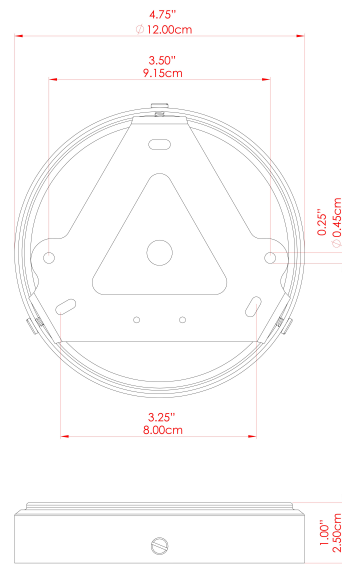

FIXING BRACKET: MLWB17 | Polished Brass