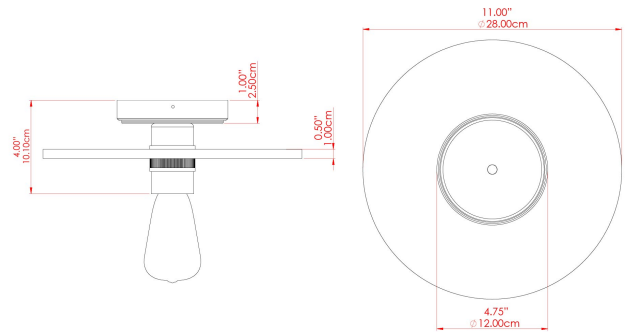

# MLCMCF017ANTBRS Antique Brass

MATERIAL	Brass   Ceramic
HEIGHT	n/a
WIDTH   DIAMETER	28cm
LENGTH   PROJECTION	10cm
WEIGHT	1.3 kg
LAMPHOLDER	E27
MAX WATTAGE	40W
VOLTAGE	220/240v
IP RATING	IP20
CLASS PROTECTION	Class I
SHADE	MLCS020
FLEX   BAR   CHAIN LENGTH	n/a
CABLE TYPE	-

## MLCMCF017ANTSLV Antique Silver

MATERIAL	Brass   Ceramic
HEIGHT	n/a
WIDTH   DIAMETER	28cm
LENGTH   PROJECTION	10cm
WEIGHT	1.3 kg
LAMPHOLDER	E27
MAX WATTAGE	40W
VOLTAGE	220/240v
IP RATING	IP20
CLASS PROTECTION	Class I
SHADE	MLCS020
FLEX   BAR   CHAIN LENGTH	n/a
CABLE TYPE	-

# BOG Ceramic Ceiling Fitting

MLCMCF017PCMBK Matt Black

MATERIAL	Brass   Ceramic   Aluminium
HEIGHT	n/a
WIDTH   DIAMETER	28cm
LENGTH   PROJECTION	10cm
WEIGHT	1.3 kg
LAMPHOLDER	E27
MAX WATTAGE	40W
VOLTAGE	220/240v
IP RATING	IP20
CLASS PROTECTION	Class I
SHADE	MLCS020
FLEX   BAR   CHAIN LENGTH	n/a
CABLE TYPE	-

# BOG Ceramic Ceiling Fitting

MLCMCF017POLBRS Polished Brass

MATERIAL	Brass   Ceramic
HEIGHT	n/a
WIDTH   DIAMETER	28cm
LENGTH   PROJECTION	10cm
WEIGHT	1.3 kg
LAMPHOLDER	E27
MAX WATTAGE	40W
VOLTAGE	220/240v
IP RATING	IP20
CLASS PROTECTION	Class I
SHADE	MLCS020
FLEX   BAR   CHAIN LENGTH	n/a
CABLE TYPE	-