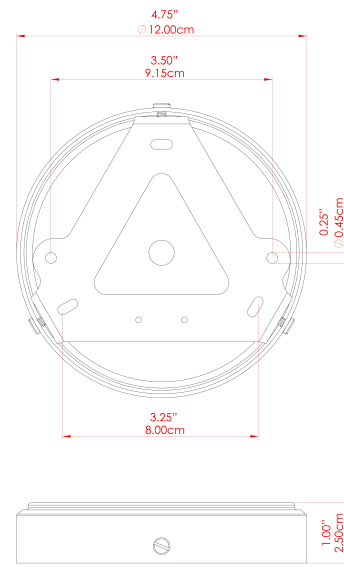

FIXING BRACKET: MLWB17 | Antique Brass

BOG Ceramic Ceiling Fitting

MLCMCF016PCMBK Matt Black

MATERIAL	Brass Ceramic Aluminium
HEIGHT	n/a
WIDTH DIAMETER	28cm
LENGTH PROJECTION	10cm
WEIGHT	1.3 kg
LAMPHOLDER	E27
MAX WATTAGE	40W
VOLTAGE	220/240v
IP RATING	IP20
CLASS PROTECTION	Class I
SHADE	MLCS019
FLEX BAR CHAIN LENGTH	n/a
CABLE TYPE	-

FIXING BRACKET: MLWB17 | Matte Black

BOG Ceramic Ceiling Fitting

MLCMCF016POLBRS Polished Brass

MATERIAL	Brass Ceramic
HEIGHT	n/a
WIDTH DIAMETER	28cm
LENGTH PROJECTION	10cm
WEIGHT	1.3 kg
LAMPHOLDER	E27
MAX WATTAGE	40W
VOLTAGE	220/240v
IP RATING	IP20
CLASS PROTECTION	Class I
SHADE	MLCS019
FLEX BAR CHAIN LENGTH	n/a
CABLE TYPE	-

FIXING BRACKET: MLWB17 | Polished Brass

BOG Ceramic Ceiling Fitting

MLCMCF016POLCOP Polished Copper

MATERIAL	Brass Ceramic
HEIGHT	n/a
WIDTH DIAMETER	28cm
LENGTH PROJECTION	10cm
WEIGHT	1.3 kg
LAMPHOLDER	E27
MAX WATTAGE	40W
VOLTAGE	220/240v
IP RATING	IP20
CLASS PROTECTION	Class I
SHADE	MLCS019
FLEX BAR CHAIN LENGTH	n/a
CABLE TYPE	-

FIXING BRACKET: MLWB17

BOG Ceramic Ceiling Fitting

MLCMCF016SATBRS Satin Brass

MATERIAL	Brass Ceramic
HEIGHT	n/a
WIDTH DIAMETER	28cm
LENGTH PROJECTION	10cm
WEIGHT	1.3 kg
LAMPHOLDER	E27
MAX WATTAGE	40W
VOLTAGE	220/240v
IP RATING	IP20
CLASS PROTECTION	Class I
SHADE	MLCS019
FLEX BAR CHAIN LENGTH	n/a
CABLE TYPE	-