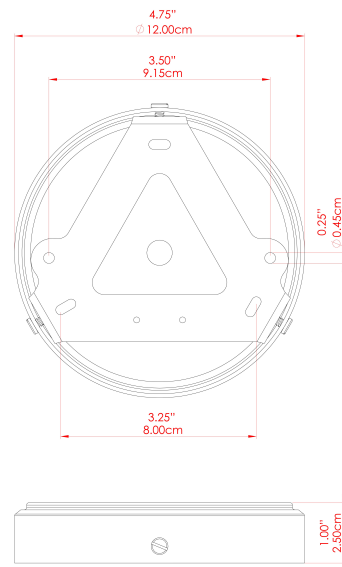

BOG Ceramic Ceiling Fitting

MLCMCF016ANTSLV Antique Silver

MATERIAL	Brass Ceramic
HEIGHT	n/a
WIDTH DIAMETER	28cm
LENGTH PROJECTION	10cm
WEIGHT	1.3 kg
LAMPHOLDER	E27
MAX WATTAGE	40W
VOLTAGE	220/240v
IP RATING	IP20
CLASS PROTECTION	Class I
SHADE	MLCS019
FLEX BAR CHAIN LENGTH	n/a
CABLE TYPE	-

FIXING BRACKET: MLWB17 | Antique Silver

BOG Ceramic Ceiling Fitting

MLCMCF016ANTBRS Antique Brass

MATERIAL	Brass Ceramic
HEIGHT	n/a
WIDTH DIAMETER	28cm
LENGTH PROJECTION	10cm
WEIGHT	1.3 kg
LAMPHOLDER	E27
MAX WATTAGE	40W
VOLTAGE	220/240v
IP RATING	IP20
CLASS PROTECTION	Class I
SHADE	MLCS019
FLEX BAR CHAIN LENGTH	n/a
CABLE TYPE	-

FIXING BRACKET: MLWB17 | Antique Brass

BOG Ceramic Ceiling Fitting

MLCMCF016PCMBK Matt Black

MATERIAL	Brass Ceramic Aluminium
HEIGHT	n/a
WIDTH DIAMETER	28cm
LENGTH PROJECTION	10cm
WEIGHT	1.3 kg
LAMPHOLDER	E27
MAX WATTAGE	40W
VOLTAGE	220/240v
IP RATING	IP20
CLASS PROTECTION	Class I
SHADE	MLCS019
FLEX BAR CHAIN LENGTH	n/a
CABLE TYPE	-

FIXING BRACKET: MLWB17 | Matte Black

BOG Ceramic Ceiling Fitting

MLCMCF016POLBRS Polished Brass

MATERIAL	Brass Ceramic
HEIGHT	n/a
WIDTH DIAMETER	28cm
LENGTH PROJECTION	10cm
WEIGHT	1.3 kg
LAMPHOLDER	E27
MAX WATTAGE	40W
VOLTAGE	220/240v
IP RATING	IP20
CLASS PROTECTION	Class I
SHADE	MLCS019
FLEX BAR CHAIN LENGTH	n/a
CABLE TYPE	-