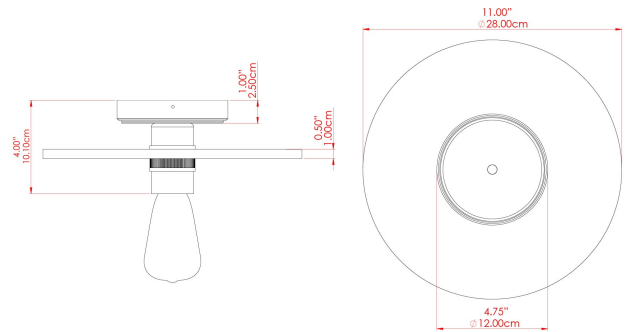

FIXING BRACKET: MLWB17 | Antique Brass

BOG Ceramic Ceiling Fitting

MLCMCF016PCMBK Matt Black

MATERIAL	Brass Ceramic Aluminium
HEIGHT	n/a
WIDTH DIAMETER	28cm
LENGTH PROJECTION	10cm
WEIGHT	1.3 kg
LAMPHOLDER	E27
MAX WATTAGE	40W
VOLTAGE	220/240v
IP RATING	IP20
CLASS PROTECTION	Class I
SHADE	MLCS019
FLEX BAR CHAIN LENGTH	n/a
CABLE TYPE	-

FIXING BRACKET: MLWB17 | Matte Black

BOG Ceramic Ceiling Fitting

MLCMCF016POLBRS Polished Brass

MATERIAL	Brass Ceramic
HEIGHT	n/a
WIDTH DIAMETER	28cm
LENGTH PROJECTION	10cm
WEIGHT	1.3 kg
LAMPHOLDER	E27
MAX WATTAGE	40W
VOLTAGE	220/240v
IP RATING	IP20
CLASS PROTECTION	Class I
SHADE	MLCS019
FLEX BAR CHAIN LENGTH	n/a
CABLE TYPE	-

FIXING BRACKET: MLWB17 | Polished Brass

BOG Ceramic Ceiling Fitting

MLCMCF016POLCOP Polished Copper

MATERIAL	Brass Ceramic
HEIGHT	n/a
WIDTH DIAMETER	28cm
LENGTH PROJECTION	10cm
WEIGHT	1.3 kg
LAMPHOLDER	E27
MAX WATTAGE	40W
VOLTAGE	220/240v
IP RATING	IP20
CLASS PROTECTION	Class I
SHADE	MLCS019
FLEX BAR CHAIN LENGTH	n/a
CABLE TYPE	-

FIXING BRACKET: MLWB17

BOG Ceramic Ceiling Fitting

MLCMCF016SATBRS Satin Brass

MATERIAL	Brass Ceramic
HEIGHT	n/a
WIDTH DIAMETER	28cm
LENGTH PROJECTION	10cm
WEIGHT	1.3 kg
LAMPHOLDER	E27
MAX WATTAGE	40W
VOLTAGE	220/240v
IP RATING	IP20
CLASS PROTECTION	Class I
SHADE	MLCS019
FLEX BAR CHAIN LENGTH	n/a
CABLE TYPE	-