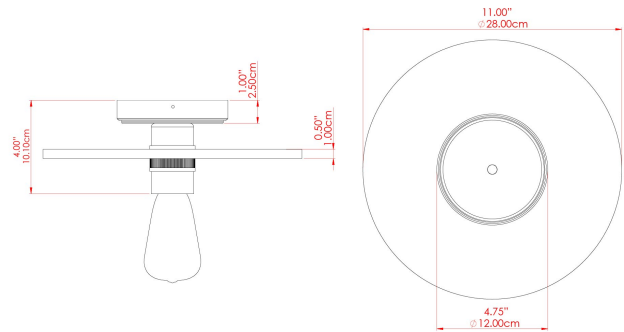

BOG Ceramic Ceiling Fitting

MLCMCF016ANTSLV Antique Silver

MATERIAL	Brass Ceramic
HEIGHT	n/a
WIDTH DIAMETER	28cm
LENGTH PROJECTION	10cm
WEIGHT	1.3 kg
LAMPHOLDER	E27
MAX WATTAGE	40W
VOLTAGE	220/240v
IP RATING	IP20
CLASS PROTECTION	Class I
SHADE	MLCS019
FLEX BAR CHAIN LENGTH	n/a
CABLE TYPE	-

FIXING BRACKET: MLWB17 | Antique Silver

BOG Ceramic Ceiling Fitting

MLCMCF016ANTBRS Antique Brass

MATERIAL	Brass Ceramic
HEIGHT	n/a
WIDTH DIAMETER	28cm
LENGTH PROJECTION	10cm
WEIGHT	1.3 kg
LAMPHOLDER	E27
MAX WATTAGE	40W
VOLTAGE	220/240v
IP RATING	IP20
CLASS PROTECTION	Class I
SHADE	MLCS019
FLEX BAR CHAIN LENGTH	n/a
CABLE TYPE	-

FIXING BRACKET: MLWB17 | Antique Brass

BOG Ceramic Ceiling Fitting

MLCMCF016PCMBK Matt Black

MATERIAL	Brass Ceramic Aluminium
HEIGHT	n/a
WIDTH DIAMETER	28cm
LENGTH PROJECTION	10cm
WEIGHT	1.3 kg
LAMPHOLDER	E27
MAX WATTAGE	40W
VOLTAGE	220/240v
IP RATING	IP20
CLASS PROTECTION	Class I
SHADE	MLCS019
FLEX BAR CHAIN LENGTH	n/a
CABLE TYPE	-

FIXING BRACKET: MLWB17 | Matte Black

BOG Ceramic Ceiling Fitting

MLCMCF016POLBRS Polished Brass

MATERIAL	Brass Ceramic
HEIGHT	n/a
WIDTH DIAMETER	28cm
LENGTH PROJECTION	10cm
WEIGHT	1.3 kg
LAMPHOLDER	E27
MAX WATTAGE	40W
VOLTAGE	220/240v
IP RATING	IP20
CLASS PROTECTION	Class I
SHADE	MLCS019
FLEX BAR CHAIN LENGTH	n/a
CABLE TYPE	-