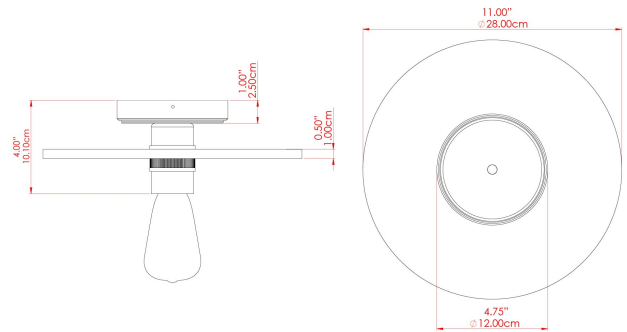

BOG Ceramic Ceiling Fitting

MLCMCF016ANTSLV Antique Silver

MATERIAL	Brass Ceramic
HEIGHT	n/a
WIDTH DIAMETER	28cm
LENGTH PROJECTION	10cm
WEIGHT	1.3 kg
LAMPHOLDER	E27
MAX WATTAGE	40W
VOLTAGE	220/240v
IP RATING	IP20
CLASS PROTECTION	Class I
SHADE	MLCS019
FLEX BAR CHAIN LENGTH	n/a
CABLE TYPE	-

FIXING BRACKET: MLWB17 | Antique Silver

BOG Ceramic Ceiling Fitting

MLCMCF016ANTBRS Antique Brass

MATERIAL	Brass Ceramic
HEIGHT	n/a
WIDTH DIAMETER	28cm
LENGTH PROJECTION	10cm
WEIGHT	1.3 kg
LAMPHOLDER	E27
MAX WATTAGE	40W
VOLTAGE	220/240v
IP RATING	IP20
CLASS PROTECTION	Class I
SHADE	MLCS019
FLEX BAR CHAIN LENGTH	n/a
CABLE TYPE	-

FIXING BRACKET: MLWB17 | Antique Brass

BOG Ceramic Ceiling Fitting

MLCMCF016PCMBK Matt Black

MATERIAL	Brass Ceramic Aluminium
HEIGHT	n/a
WIDTH DIAMETER	28cm
LENGTH PROJECTION	10cm
WEIGHT	1.3 kg
LAMPHOLDER	E27
MAX WATTAGE	40W
VOLTAGE	220/240v
IP RATING	IP20
CLASS PROTECTION	Class I
SHADE	MLCS019
FLEX BAR CHAIN LENGTH	n/a
CABLE TYPE	-

FIXING BRACKET: MLWB17 | Matte Black

BOG Ceramic Ceiling Fitting

MLCMCF016POLBRS Polished Brass

MATERIAL	Brass Ceramic
HEIGHT	n/a
WIDTH DIAMETER	28cm
LENGTH PROJECTION	10cm
WEIGHT	1.3 kg
LAMPHOLDER	E27
MAX WATTAGE	40W
VOLTAGE	220/240v
IP RATING	IP20
CLASS PROTECTION	Class I
SHADE	MLCS019
FLEX BAR CHAIN LENGTH	n/a
CABLE TYPE	-