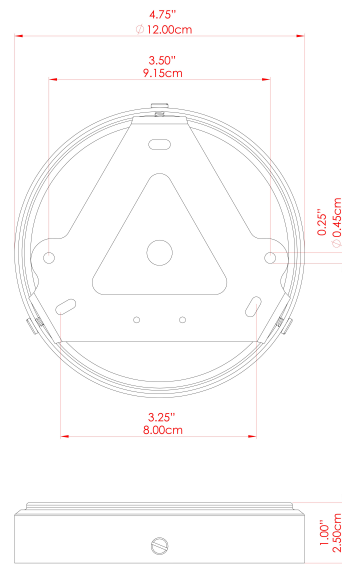

BOG Ceramic Ceiling Fitting

MLCMCF016ANTSLV Antique Silver

MATERIAL	Brass Ceramic
HEIGHT	n/a
WIDTH DIAMETER	28cm
LENGTH PROJECTION	10cm
WEIGHT	1.3 kg
LAMPHOLDER	E27
MAX WATTAGE	40W
VOLTAGE	220/240v
IP RATING	IP20
CLASS PROTECTION	Class I
SHADE	MLCS019
FLEX BAR CHAIN LENGTH	n/a
CABLE TYPE	-

FIXING BRACKET: MLWB17 | Antique Brass

BOG Ceramic Ceiling Fitting

MLCMCF016PCMBK Matt Black

MATERIAL	Brass Ceramic Aluminium
HEIGHT	n/a
WIDTH DIAMETER	28cm
LENGTH PROJECTION	10cm
WEIGHT	1.3 kg
LAMPHOLDER	E27
MAX WATTAGE	40W
VOLTAGE	220/240v
IP RATING	IP20
CLASS PROTECTION	Class I
SHADE	MLCS019
FLEX BAR CHAIN LENGTH	n/a
CABLE TYPE	-

FIXING BRACKET: MLWB17 | Matte Black

BOG Ceramic Ceiling Fitting

MLCMCF016POLBRS Polished Brass

MATERIAL	Brass Ceramic
HEIGHT	n/a
WIDTH DIAMETER	28cm
LENGTH PROJECTION	10cm
WEIGHT	1.3 kg
LAMPHOLDER	E27
MAX WATTAGE	40W
VOLTAGE	220/240v
IP RATING	IP20
CLASS PROTECTION	Class I
SHADE	MLCS019
FLEX BAR CHAIN LENGTH	n/a
CABLE TYPE	-

FIXING BRACKET: MLWB17 | Polished Brass

BOG Ceramic Ceiling Fitting

MLCMCF016POLCOP Polished Copper

MATERIAL	Brass Ceramic
HEIGHT	n/a
WIDTH DIAMETER	28cm
LENGTH PROJECTION	10cm
WEIGHT	1.3 kg
LAMPHOLDER	E27
MAX WATTAGE	40W
VOLTAGE	220/240v
IP RATING	IP20
CLASS PROTECTION	Class I
SHADE	MLCS019
FLEX BAR CHAIN LENGTH	n/a
CABLE TYPE	-