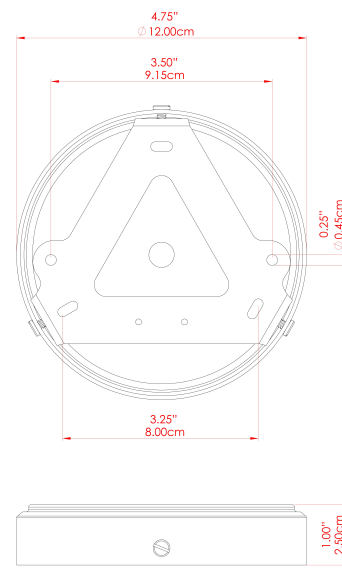

BOG Ceramic Ceiling Fitting

MLCMCF016ANTSLV Antique Silver

MATERIAL	Brass Ceramic
HEIGHT	n/a
WIDTH DIAMETER	28cm
LENGTH PROJECTION	10cm
WEIGHT	1.3 kg
LAMPHOLDER	E27
MAX WATTAGE	40W
VOLTAGE	220/240v
IP RATING	IP20
CLASS PROTECTION	Class I
SHADE	MLCS019
FLEX BAR CHAIN LENGTH	n/a
CABLE TYPE	-

FIXING BRACKET: MLWB17 | Antique Silver

BOG Ceramic Ceiling Fitting

MLCMCF016ANTBRS Antique Brass

MATERIAL	Brass Ceramic
HEIGHT	n/a
WIDTH DIAMETER	28cm
LENGTH PROJECTION	10cm
WEIGHT	1.3 kg
LAMPHOLDER	E27
MAX WATTAGE	40W
VOLTAGE	220/240v
IP RATING	IP20
CLASS PROTECTION	Class I
SHADE	MLCS019
FLEX BAR CHAIN LENGTH	n/a
CABLE TYPE	-

FIXING BRACKET: MLWB17 | Antique Brass

BOG Ceramic Ceiling Fitting

MLCMCF016PCMBK Matt Black

MATERIAL	Brass Ceramic Aluminium
HEIGHT	n/a
WIDTH DIAMETER	28cm
LENGTH PROJECTION	10cm
WEIGHT	1.3 kg
LAMPHOLDER	E27
MAX WATTAGE	40W
VOLTAGE	220/240v
IP RATING	IP20
CLASS PROTECTION	Class I
SHADE	MLCS019
FLEX BAR CHAIN LENGTH	n/a
CABLE TYPE	-

FIXING BRACKET: MLWB17 | Matte Black

BOG Ceramic Ceiling Fitting

MLCMCF016POLBRS Polished Brass

MATERIAL	Brass Ceramic
HEIGHT	n/a
WIDTH DIAMETER	28cm
LENGTH PROJECTION	10cm
WEIGHT	1.3 kg
LAMPHOLDER	E27
MAX WATTAGE	40W
VOLTAGE	220/240v
IP RATING	IP20
CLASS PROTECTION	Class I
SHADE	MLCS019
FLEX BAR CHAIN LENGTH	n/a
CABLE TYPE	-