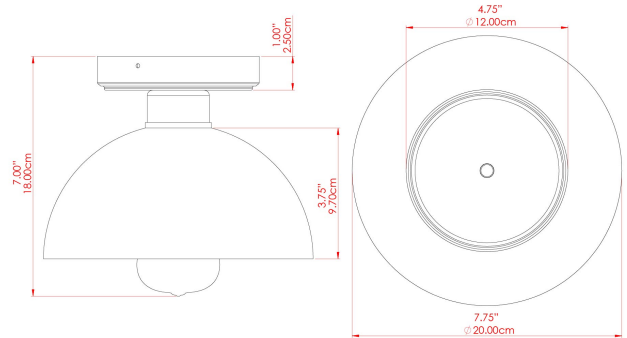

# KAURI Ceramic Ceiling Fitting

MLCMCF006POLCOP Polished Copper

MATERIAL	Brass   Ceramic
HEIGHT	20cm
WIDTH   DIAMETER	20cm
LENGTH   PROJECTION	n/a
WEIGHT	0.9 kg
LAMPHOLDER	E27
MAX WATTAGE	40W
VOLTAGE	220/240v
IP RATING	IP20
CLASS PROTECTION	Class I
SHADE	MLCS001
FLEX   BAR   CHAIN LENGTH	n/a
CABLE TYPE	MLCA028   Black Fabric Braided Cable   2 Core Round

# MLCMCF006ANTBRS Antique Brass

MATERIAL	Brass   Ceramic
HEIGHT	20.0cm
WIDTH   DIAMETER	20.0cm
LENGTH   PROJECTION	n/a
WEIGHT	0.9 kg
LAMPHOLDER	E27
MAX WATTAGE	40W
VOLTAGE	220/240v
IP RATING	IP20
CLASS PROTECTION	Class I
SHADE	MLCS001
FLEX   BAR   CHAIN LENGTH	n/a
CABLE TYPE	MLCA047   Brown Fabric Braided Cable   2 Core Round

# MLCMCF006ANTSLV Antique Silver

MATERIAL	Brass   Ceramic
HEIGHT	20.0cm
WIDTH   DIAMETER	20.0cm
LENGTH   PROJECTION	n/a
WEIGHT	0.9 kg
LAMPHOLDER	E27
MAX WATTAGE	40W
VOLTAGE	220/240v
IP RATING	IP20
CLASS PROTECTION	Class I
SHADE	MLCS001
FLEX   BAR   CHAIN LENGTH	n/a
CABLE TYPE	MLCA028   Black Fabric Braided Cable   2 Core Round