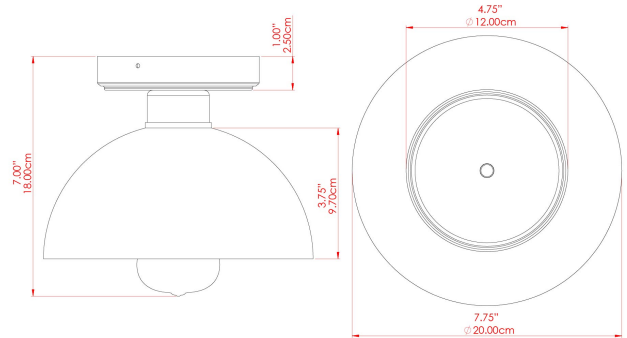

# KAURI Ceramic Ceiling Fitting

MLCMCF006POLCOP Polished Copper

MATERIAL	Brass   Ceramic
HEIGHT	20cm
WIDTH   DIAMETER	20cm
LENGTH   PROJECTION	n/a
WEIGHT	0.9 kg
LAMPHOLDER	E27
MAX WATTAGE	40W
VOLTAGE	220/240v
IP RATING	IP20
CLASS PROTECTION	Class I
SHADE	MLCS001
FLEX   BAR   CHAIN LENGTH	n/a
CABLE TYPE	MLCA028   Black Fabric Braided Cable   2 Core Round

# MLCMCF006ANTBRS Antique Brass

MATERIAL	Brass   Ceramic
HEIGHT	20.0cm
WIDTH   DIAMETER	20.0cm
LENGTH   PROJECTION	n/a
WEIGHT	0.9 kg
LAMPHOLDER	E27
MAX WATTAGE	40W
VOLTAGE	220/240v
IP RATING	IP20
CLASS PROTECTION	Class I
SHADE	MLCS001
FLEX   BAR   CHAIN LENGTH	n/a
CABLE TYPE	MLCA047   Brown Fabric Braided Cable   2 Core Round

# MLCMCF006ANTSLV Antique Silver

MATERIAL	Brass   Ceramic
HEIGHT	20.0cm
WIDTH   DIAMETER	20.0cm
LENGTH   PROJECTION	n/a
WEIGHT	0.9 kg
LAMPHOLDER	E27
MAX WATTAGE	40W
VOLTAGE	220/240v
IP RATING	IP20
CLASS PROTECTION	Class I
SHADE	MLCS001
FLEX   BAR   CHAIN LENGTH	n/a
CABLE TYPE	MLCA028   Black Fabric Braided Cable   2 Core Round

# KAURI Ceramic Ceiling Fitting

MLCMCF006PCMBK Matt Black

MATERIAL	Brass   Ceramic
HEIGHT	20cm
WIDTH   DIAMETER	20cm
LENGTH   PROJECTION	n/a
WEIGHT	0.9 kg
LAMPHOLDER	E27
MAX WATTAGE	40W
VOLTAGE	220/240v
IP RATING	IP20
CLASS PROTECTION	Class I
SHADE	MLCS001
FLEX   BAR   CHAIN LENGTH	n/a
CABLE TYPE	MLCA028   Black Fabric Braided Cable   2 Core Round