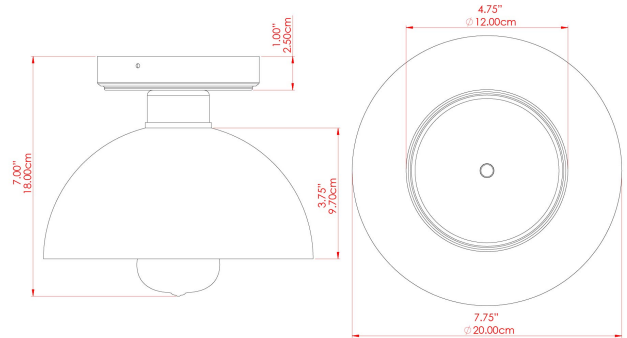

# MLCMCF006ANTBRS Antique Brass

MATERIAL	Brass   Ceramic
HEIGHT	20.0cm
WIDTH   DIAMETER	20.0cm
LENGTH   PROJECTION	n/a
WEIGHT	0.9 kg
LAMPHOLDER	E27
MAX WATTAGE	40W
VOLTAGE	220/240v
IP RATING	IP20
CLASS PROTECTION	Class I
SHADE	MLCS001
FLEX   BAR   CHAIN LENGTH	n/a
CABLE TYPE	MLCA047   Brown Fabric Braided Cable   2 Core Round

# MLCMCF006ANTSLV Antique Silver

MATERIAL	Brass   Ceramic
HEIGHT	20.0cm
WIDTH   DIAMETER	20.0cm
LENGTH   PROJECTION	n/a
WEIGHT	0.9 kg
LAMPHOLDER	E27
MAX WATTAGE	40W
VOLTAGE	220/240v
IP RATING	IP20
CLASS PROTECTION	Class I
SHADE	MLCS001
FLEX   BAR   CHAIN LENGTH	n/a
CABLE TYPE	MLCA028   Black Fabric Braided Cable   2 Core Round

# KAURI Ceramic Ceiling Fitting

MLCMCF006PCMBK Matt Black

MATERIAL	Brass   Ceramic
HEIGHT	20cm
WIDTH   DIAMETER	20cm
LENGTH   PROJECTION	n/a
WEIGHT	0.9 kg
LAMPHOLDER	E27
MAX WATTAGE	40W
VOLTAGE	220/240v
IP RATING	IP20
CLASS PROTECTION	Class I
SHADE	MLCS001
FLEX   BAR   CHAIN LENGTH	n/a
CABLE TYPE	MLCA028   Black Fabric Braided Cable   2 Core Round

# KAURI Ceramic Ceiling Fitting

MLCMCF006POLBRS Polished Brass

MATERIAL	Brass   Ceramic
HEIGHT	20.0cm
WIDTH   DIAMETER	20.0cm
LENGTH   PROJECTION	n/a
WEIGHT	0.9 kg
LAMPHOLDER	E27
MAX WATTAGE	40W
VOLTAGE	220/240v
IP RATING	IP20
CLASS PROTECTION	Class I
SHADE	MLCS001
FLEX   BAR   CHAIN LENGTH	n/a
CABLE TYPE	MLCA028   Black Fabric Braided Cable   2 Core Round