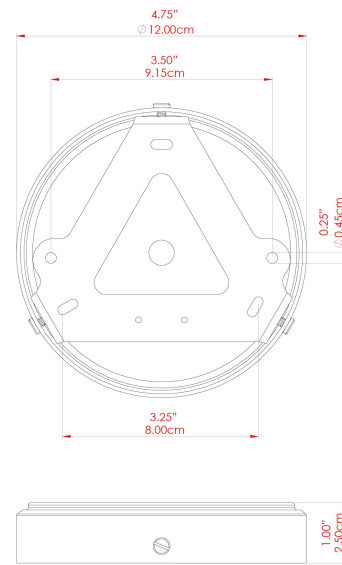

# KAURI Ceramic Ceiling Fitting

MLCMCF006POLCOP Polished Copper

MATERIAL	Brass   Ceramic
HEIGHT	20cm
WIDTH   DIAMETER	20cm
LENGTH   PROJECTION	n/a
WEIGHT	0.9 kg
LAMPHOLDER	E27
MAX WATTAGE	40W
VOLTAGE	220/240v
IP RATING	IP20
CLASS PROTECTION	Class I
SHADE	MLCS001
FLEX   BAR   CHAIN LENGTH	n/a
CABLE TYPE	MLCA028   Black Fabric Braided Cable   2 Core Round

# MLCMCF006ANTBRS Antique Brass

MATERIAL	Brass   Ceramic
HEIGHT	20.0cm
WIDTH   DIAMETER	20.0cm
LENGTH   PROJECTION	n/a
WEIGHT	0.9 kg
LAMPHOLDER	E27
MAX WATTAGE	40W
VOLTAGE	220/240v
IP RATING	IP20
CLASS PROTECTION	Class I
SHADE	MLCS001
FLEX   BAR   CHAIN LENGTH	n/a
CABLE TYPE	MLCA047   Brown Fabric Braided Cable   2 Core Round

# MLCMCF006ANTSLV Antique Silver

MATERIAL	Brass   Ceramic
HEIGHT	20.0cm
WIDTH   DIAMETER	20.0cm
LENGTH   PROJECTION	n/a
WEIGHT	0.9 kg
LAMPHOLDER	E27
MAX WATTAGE	40W
VOLTAGE	220/240v
IP RATING	IP20
CLASS PROTECTION	Class I
SHADE	MLCS001
FLEX   BAR   CHAIN LENGTH	n/a
CABLE TYPE	MLCA028   Black Fabric Braided Cable   2 Core Round

# KAURI Ceramic Ceiling Fitting

MLCMCF006PCMBK Matt Black

MATERIAL	Brass   Ceramic
HEIGHT	20cm
WIDTH   DIAMETER	20cm
LENGTH   PROJECTION	n/a
WEIGHT	0.9 kg
LAMPHOLDER	E27
MAX WATTAGE	40W
VOLTAGE	220/240v
IP RATING	IP20
CLASS PROTECTION	Class I
SHADE	MLCS001
FLEX   BAR   CHAIN LENGTH	n/a
CABLE TYPE	MLCA028   Black Fabric Braided Cable   2 Core Round