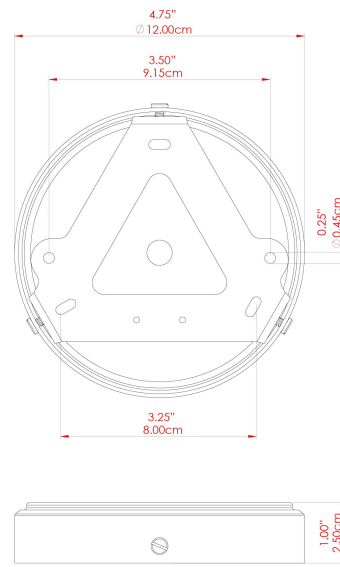

# MLCMCF006ANTBRS Antique Brass

MATERIAL	Brass   Ceramic
HEIGHT	20.0cm
WIDTH   DIAMETER	20.0cm
LENGTH   PROJECTION	n/a
WEIGHT	0.9 kg
LAMPHOLDER	E27
MAX WATTAGE	40W
VOLTAGE	220/240v
IP RATING	IP20
CLASS PROTECTION	Class I
SHADE	MLCS001
FLEX   BAR   CHAIN LENGTH	n/a
CABLE TYPE	MLCA047   Brown Fabric Braided Cable   2 Core Round

# MLCMCF006ANTSLV Antique Silver

MATERIAL	Brass   Ceramic
HEIGHT	20.0cm
WIDTH   DIAMETER	20.0cm
LENGTH   PROJECTION	n/a
WEIGHT	0.9 kg
LAMPHOLDER	E27
MAX WATTAGE	40W
VOLTAGE	220/240v
IP RATING	IP20
CLASS PROTECTION	Class I
SHADE	MLCS001
FLEX   BAR   CHAIN LENGTH	n/a
CABLE TYPE	MLCA028   Black Fabric Braided Cable   2 Core Round

# KAURI Ceramic Ceiling Fitting

MLCMCF006PCMBK Matt Black

MATERIAL	Brass   Ceramic
HEIGHT	20cm
WIDTH   DIAMETER	20cm
LENGTH   PROJECTION	n/a
WEIGHT	0.9 kg
LAMPHOLDER	E27
MAX WATTAGE	40W
VOLTAGE	220/240v
IP RATING	IP20
CLASS PROTECTION	Class I
SHADE	MLCS001
FLEX   BAR   CHAIN LENGTH	n/a
CABLE TYPE	MLCA028   Black Fabric Braided Cable   2 Core Round

# KAURI Ceramic Ceiling Fitting

MLCMCF006POLBRS Polished Brass

MATERIAL	Brass   Ceramic
HEIGHT	20.0cm
WIDTH   DIAMETER	20.0cm
LENGTH   PROJECTION	n/a
WEIGHT	0.9 kg
LAMPHOLDER	E27
MAX WATTAGE	40W
VOLTAGE	220/240v
IP RATING	IP20
CLASS PROTECTION	Class I
SHADE	MLCS001
FLEX   BAR   CHAIN LENGTH	n/a
CABLE TYPE	MLCA028   Black Fabric Braided Cable   2 Core Round