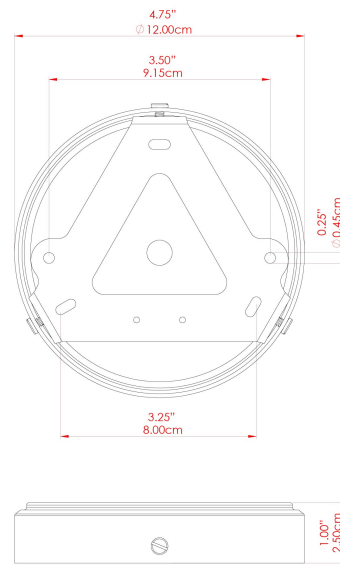

FIXING BRACKET: MLROSE39