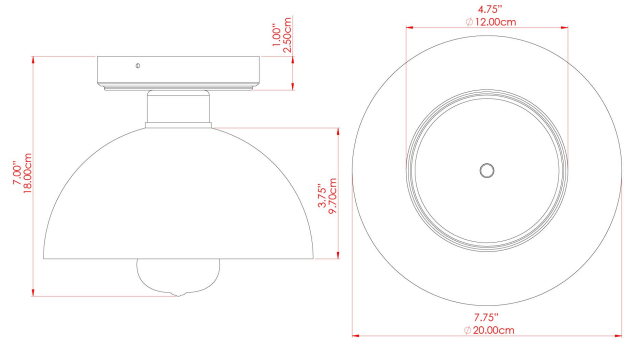

# MLCMCF006ANTSLV Antique Silver

MATERIAL	Brass   Ceramic
HEIGHT	20.0cm
WIDTH   DIAMETER	20.0cm
LENGTH   PROJECTION	n/a
WEIGHT	0.9 kg
LAMPHOLDER	E27
MAX WATTAGE	40W
VOLTAGE	220/240v
IP RATING	IP20
CLASS PROTECTION	Class I
SHADE	MLCS001
FLEX   BAR   CHAIN LENGTH	n/a
CABLE TYPE	MLCA028   Black Fabric Braided Cable   2 Core Round

# KAURI Ceramic Ceiling Fitting

MLCMCF006PCMBK Matt Black

MATERIAL	Brass   Ceramic
HEIGHT	20cm
WIDTH   DIAMETER	20cm
LENGTH   PROJECTION	n/a
WEIGHT	0.9 kg
LAMPHOLDER	E27
MAX WATTAGE	40W
VOLTAGE	220/240v
IP RATING	IP20
CLASS PROTECTION	Class I
SHADE	MLCS001
FLEX   BAR   CHAIN LENGTH	n/a
CABLE TYPE	MLCA028   Black Fabric Braided Cable   2 Core Round

# KAURI Ceramic Ceiling Fitting

MLCMCF006POLBRS Polished Brass

MATERIAL	Brass   Ceramic
HEIGHT	20.0cm
WIDTH   DIAMETER	20.0cm
LENGTH   PROJECTION	n/a
WEIGHT	0.9 kg
LAMPHOLDER	E27
MAX WATTAGE	40W
VOLTAGE	220/240v
IP RATING	IP20
CLASS PROTECTION	Class I
SHADE	MLCS001
FLEX   BAR   CHAIN LENGTH	n/a
CABLE TYPE	MLCA028   Black Fabric Braided Cable   2 Core Round

# KAURI Ceramic Ceiling Fitting

MLCMCF006SATBRS Satin Brass

MATERIAL	Brass   Ceramic
HEIGHT	20.0cm
WIDTH   DIAMETER	20.0cm
LENGTH   PROJECTION	n/a
WEIGHT	0.9 kg
LAMPHOLDER	E27
MAX WATTAGE	40W
VOLTAGE	220/240v
IP RATING	IP20
CLASS PROTECTION	Class I
SHADE	MLCS001
FLEX   BAR   CHAIN LENGTH	n/a
CABLE TYPE	MLCA028   Black Fabric Braided Cable   2 Core Round