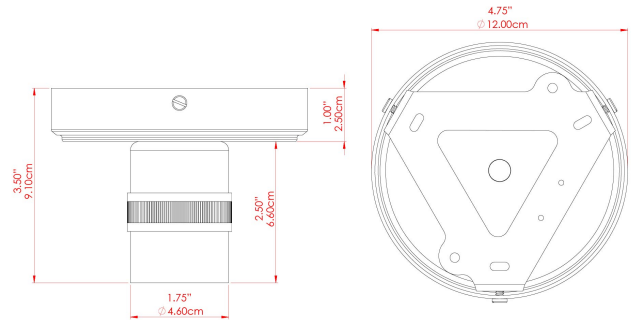

DEVON Ceiling Light

MLCF131SATBRS Satin Brass