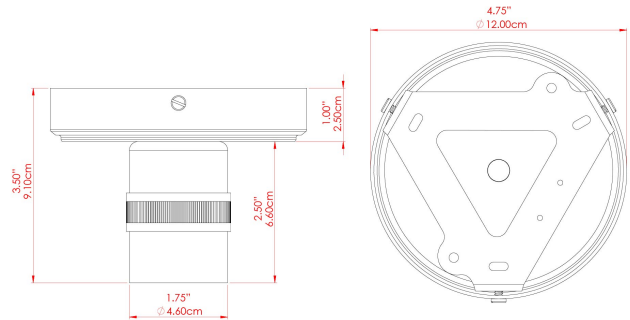

DEVON Ceiling Light

MLCF131POLCHR Polished Chrome