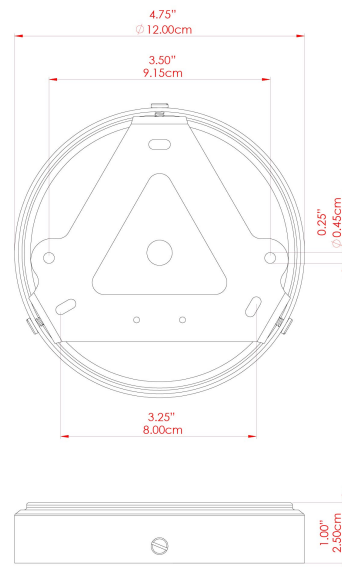

FIXING BRACKET: MLROSE39