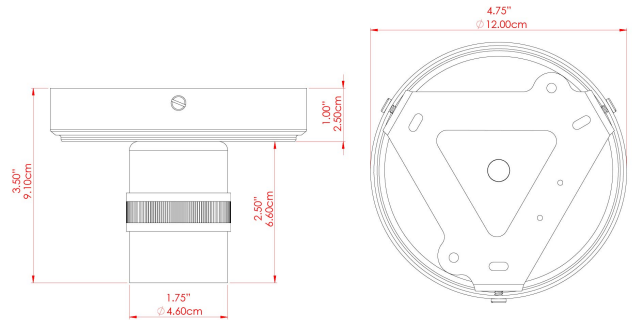

DEVON Ceiling Light

MLCF131POLBRS Polished Brass