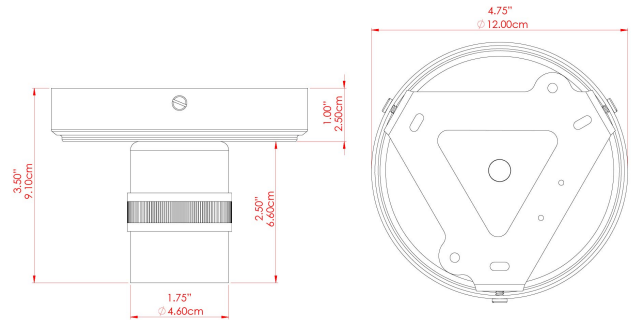

DEVON Ceiling Light

MLCF131SATCHR Satin Chrome

MATERIAL	Brass
HEIGHT	8.5cm
WIDTH | DIAMETER	12cm
LENGTH | PROJECTION	n/a
WEIGHT	0.22 kg
LAMPHOLDER	E27
MAX WATTAGE	60W
VOLTAGE	220/240v
IP RATING	IP20
CLASS PROTECTION	Class I
SHADE	
FLEX | BAR | CHAIN LENGTH	n/a
CABLE TYPE	|