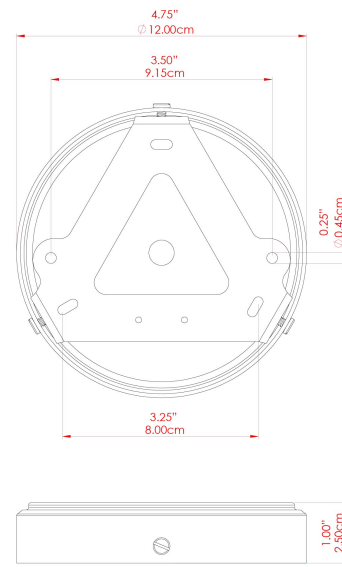

DEVON Ceiling Light

MLCF131ANTBRS Antique Brass

MATERIAL	Brass
HEIGHT	8.5cm
WIDTH DIAMETER	12cm
LENGTH PROJECTION	n/a
WEIGHT	0.22 kg
LAMPHOLDER	E27
MAX WATTAGE	60W
VOLTAGE	220/240v
IP RATING	IP20
CLASS PROTECTION	Class I
SHADE	
FLEX BAR CHAIN LENGTH	n/a
CABLE TYPE	

FIXING BRACKET: MLROSE39

DEVON Ceiling Light

MLCF131ANTSLV Antique Silver

MATERIAL	Brass
HEIGHT	8.5cm
WIDTH DIAMETER	12cm
LENGTH PROJECTION	n/a
WEIGHT	0.22 kg
LAMPHOLDER	E27
MAX WATTAGE	60W
VOLTAGE	220/240v
IP RATING	IP20
CLASS PROTECTION	Class I
SHADE	
FLEX BAR CHAIN LENGTH	n/a
CABLE TYPE	

FIXING BRACKET: MLROSE39

DEVON Ceiling Light

MLCF131PCMBK Matt Black

MATERIAL	Brass
HEIGHT	8.5cm
WIDTH DIAMETER	12cm
LENGTH PROJECTION	n/a
WEIGHT	0.22 kg
LAMPHOLDER	E27
MAX WATTAGE	60W
VOLTAGE	220/240v
IP RATING	IP20
CLASS PROTECTION	Class I
SHADE	
FLEX BAR CHAIN LENGTH	n/a
CABLE TYPE	

FIXING BRACKET: MLROSE39

DEVON Ceiling Light

MLCF131NATBRS Natural Brass

MATERIAL	Brass
HEIGHT	8.5cm
WIDTH DIAMETER	12cm
LENGTH PROJECTION	n/a
WEIGHT	0.22 kg
LAMPHOLDER	E27
MAX WATTAGE	60W
VOLTAGE	220/240v
IP RATING	IP20
CLASS PROTECTION	Class I
SHADE	
FLEX BAR CHAIN LENGTH	n/a
CABLE TYPE	