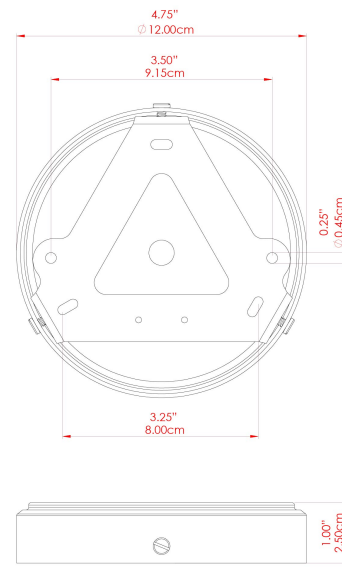

FIXING BRACKET: MLROSE39