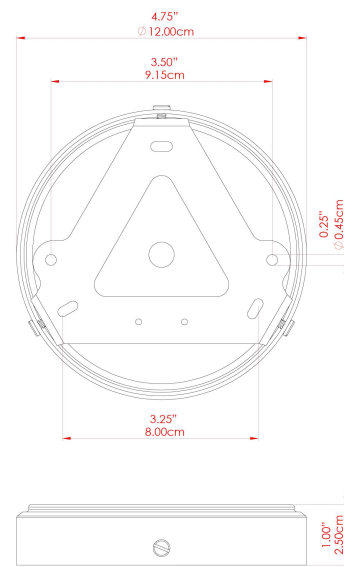

FIXING BRACKET: MLROSE39

WWW.MULLANLIGHTING.COM

Product Notes:

1) Bulbs not included. 2) Dimensions do not include bulbs. 3) All products are individually made-to-order and therefore may differ slightly within manufacturing tolerances. 4) Cable / chain can be shortened during installation. Longer cable / chain lengths available on request. 5) Additional colour finishes may be available on request. 6) Refer to our website for a full list of terms and conditions.