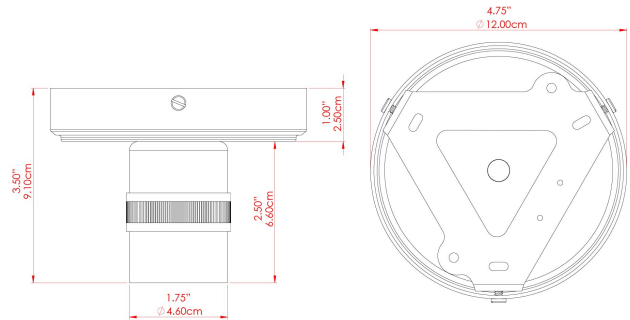

DEVON Ceiling Light

MLCF131ANTBRS Antique Brass

MATERIAL	Brass
HEIGHT	8.5cm
WIDTH DIAMETER	12cm
LENGTH PROJECTION	n/a
WEIGHT	0.22 kg
LAMPHOLDER	E27
MAX WATTAGE	60W
VOLTAGE	220/240v
IP RATING	IP20
CLASS PROTECTION	Class I
SHADE	
FLEX BAR CHAIN LENGTH	n/a
CABLE TYPE	

FIXING BRACKET: MLROSE39

DEVON Ceiling Light

MLCF131ANTSLV Antique Silver

MATERIAL	Brass
HEIGHT	8.5cm
WIDTH DIAMETER	12cm
LENGTH PROJECTION	n/a
WEIGHT	0.22 kg
LAMPHOLDER	E27
MAX WATTAGE	60W
VOLTAGE	220/240v
IP RATING	IP20
CLASS PROTECTION	Class I
SHADE	
FLEX BAR CHAIN LENGTH	n/a
CABLE TYPE	

FIXING BRACKET: MLROSE39

DEVON Ceiling Light

MLCF131PCMBK Matt Black

MATERIAL	Brass
HEIGHT	8.5cm
WIDTH DIAMETER	12cm
LENGTH PROJECTION	n/a
WEIGHT	0.22 kg
LAMPHOLDER	E27
MAX WATTAGE	60W
VOLTAGE	220/240v
IP RATING	IP20
CLASS PROTECTION	Class I
SHADE	
FLEX BAR CHAIN LENGTH	n/a
CABLE TYPE	

FIXING BRACKET: MLROSE39

DEVON Ceiling Light

MLCF131NATBRS Natural Brass

MATERIAL	Brass
HEIGHT	8.5cm
WIDTH DIAMETER	12cm
LENGTH PROJECTION	n/a
WEIGHT	0.22 kg
LAMPHOLDER	E27
MAX WATTAGE	60W
VOLTAGE	220/240v
IP RATING	IP20
CLASS PROTECTION	Class I
SHADE	
FLEX BAR CHAIN LENGTH	n/a
CABLE TYPE	