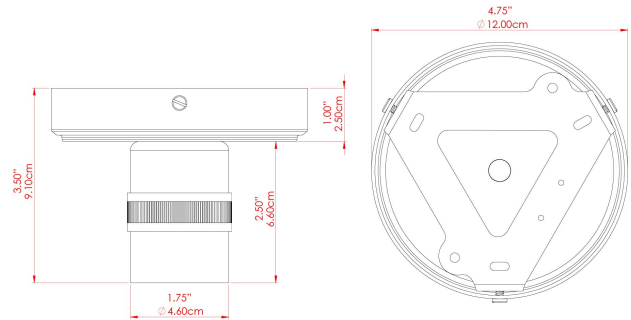

DEVON Ceiling Light

MLCF131ANTBRS Antique Brass

MATERIAL	Brass
HEIGHT	8.5cm
WIDTH DIAMETER	12cm
LENGTH PROJECTION	n/a
WEIGHT	0.22 kg
LAMPHOLDER	E27
MAX WATTAGE	60W
VOLTAGE	220/240v
IP RATING	IP20
CLASS PROTECTION	Class I
SHADE	
FLEX BAR CHAIN LENGTH	n/a
CABLE TYPE	

FIXING BRACKET: MLROSE39

DEVON Ceiling Light

MLCF131ANTSLV Antique Silver

MATERIAL	Brass
HEIGHT	8.5cm
WIDTH DIAMETER	12cm
LENGTH PROJECTION	n/a
WEIGHT	0.22 kg
LAMPHOLDER	E27
MAX WATTAGE	60W
VOLTAGE	220/240v
IP RATING	IP20
CLASS PROTECTION	Class I
SHADE	
FLEX BAR CHAIN LENGTH	n/a
CABLE TYPE	

FIXING BRACKET: MLROSE39

DEVON Ceiling Light

MLCF131PCMBK Matt Black

MATERIAL	Brass
HEIGHT	8.5cm
WIDTH DIAMETER	12cm
LENGTH PROJECTION	n/a
WEIGHT	0.22 kg
LAMPHOLDER	E27
MAX WATTAGE	60W
VOLTAGE	220/240v
IP RATING	IP20
CLASS PROTECTION	Class I
SHADE	
FLEX BAR CHAIN LENGTH	n/a
CABLE TYPE	

FIXING BRACKET: MLROSE39

DEVON Ceiling Light

MLCF131NATBRS Natural Brass

MATERIAL	Brass
HEIGHT	8.5cm
WIDTH DIAMETER	12cm
LENGTH PROJECTION	n/a
WEIGHT	0.22 kg
LAMPHOLDER	E27
MAX WATTAGE	60W
VOLTAGE	220/240v
IP RATING	IP20
CLASS PROTECTION	Class I
SHADE	
FLEX BAR CHAIN LENGTH	n/a
CABLE TYPE	