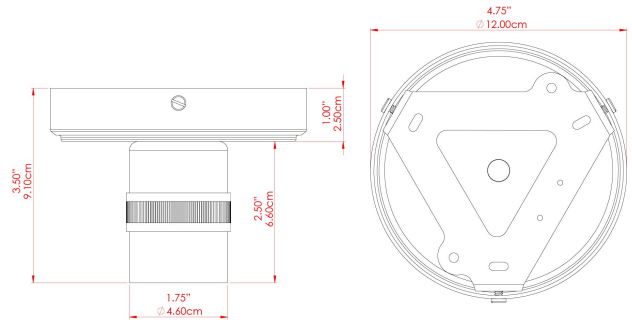

DEVON Ceiling Light

MLCF131NATBRS Natural Brass