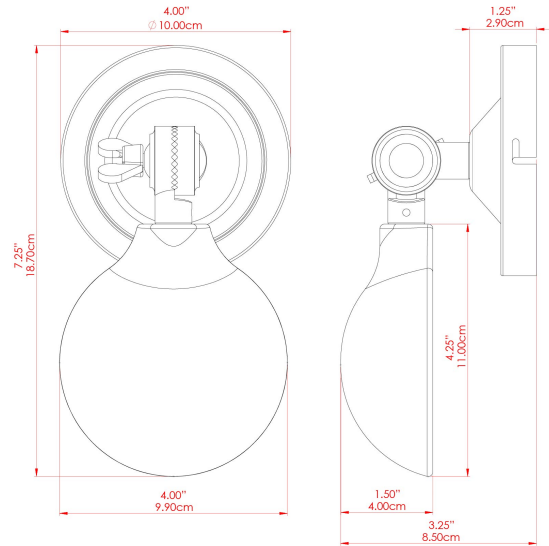

COCO Ceramic Wall Light

MLCMWL021ANTBRS Antique Brass

| | |
|---------------------------|-----------------|
| MATERIAL | Brass Ceramic |
| HEIGHT | 10cm |
| WIDTH DIAMETER | 10.5cm |
| LENGTH PROJECTION | 19cm |
| WEIGHT | 0.38 kg |
| LAMPHOLDER | G9 |
| MAX WATTAGE | 6.5W |
| VOLTAGE | 220/240v |
| IP RATING | IP20 |
| CLASS PROTECTION | Class I |
| SHADE | MLCS046 |
| FLEX BAR CHAIN LENGTH | n/a |
| CABLE TYPE | |

FIXING BRACKET: MLWB02

COCO Ceramic Wall Light

MLCMWL021ANTSLV Antique Silver

| | |
|---------------------------|-----------------|
| MATERIAL | Brass Ceramic |
| HEIGHT | 10cm |
| WIDTH DIAMETER | 10.5cm |
| LENGTH PROJECTION | 19cm |
| WEIGHT | 0.38 kg |
| LAMPHOLDER | G9 |
| MAX WATTAGE | 6.5W |
| VOLTAGE | 220/240v |
| IP RATING | IP20 |
| CLASS PROTECTION | Class I |
| SHADE | MLCS046 |
| FLEX BAR CHAIN LENGTH | n/a |
| CABLE TYPE | |

COCO Ceramic Wall Light

MLCMWL021POLBRS Polished Brass

| | |
|---------------------------|-----------------|
| MATERIAL | Brass Ceramic |
| HEIGHT | 10cm |
| WIDTH DIAMETER | 10.5cm |
| LENGTH PROJECTION | 19cm |
| WEIGHT | 0.38 kg |
| LAMPHOLDER | G9 |
| MAX WATTAGE | 6.5W |
| VOLTAGE | 220/240v |
| IP RATING | IP20 |
| CLASS PROTECTION | Class I |
| SHADE | MLCS046 |
| FLEX BAR CHAIN LENGTH | n/a |
| CABLE TYPE | |

FIXING BRACKET: MLWB02

COCO Ceramic Wall Light

MLCMWL021SATBRS Satin Brass

| | |
|---------------------------|-----------------|
| MATERIAL | Brass Ceramic |
| HEIGHT | 10cm |
| WIDTH DIAMETER | 10.5cm |
| LENGTH PROJECTION | 19cm |
| WEIGHT | 0.38 kg |
| LAMPHOLDER | G9 |
| MAX WATTAGE | 6.5W |
| VOLTAGE | 220/240v |
| IP RATING | IP20 |
| CLASS PROTECTION | Class I |
| SHADE | MLCS046 |
| FLEX BAR CHAIN LENGTH | n/a |
| CABLE TYPE | |