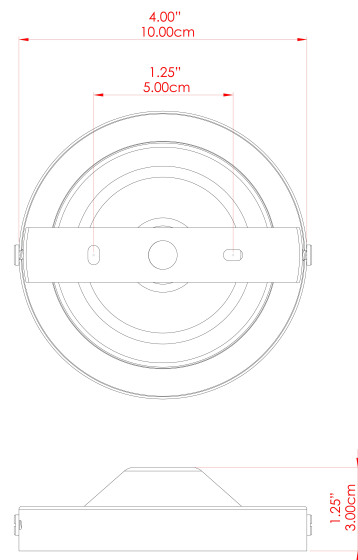

COCO Ceramic Wall Light

MLCMWL021ANTBRS Antique Brass

| | |
|---------------------------|-----------------|
| MATERIAL | Brass Ceramic |
| HEIGHT | 10cm |
| WIDTH DIAMETER | 10.5cm |
| LENGTH PROJECTION | 19cm |
| WEIGHT | 0.38 kg |
| LAMPHOLDER | G9 |
| MAX WATTAGE | 6.5W |
| VOLTAGE | 220/240v |
| IP RATING | IP20 |
| CLASS PROTECTION | Class I |
| SHADE | MLCS046 |
| FLEX BAR CHAIN LENGTH | n/a |
| CABLE TYPE | |

FIXING BRACKET: MLWB02

COCO Ceramic Wall Light

MLCMWL021ANTSLV Antique Silver

| | |
|---------------------------|-----------------|
| MATERIAL | Brass Ceramic |
| HEIGHT | 10cm |
| WIDTH DIAMETER | 10.5cm |
| LENGTH PROJECTION | 19cm |
| WEIGHT | 0.38 kg |
| LAMPHOLDER | G9 |
| MAX WATTAGE | 6.5W |
| VOLTAGE | 220/240v |
| IP RATING | IP20 |
| CLASS PROTECTION | Class I |
| SHADE | MLCS046 |
| FLEX BAR CHAIN LENGTH | n/a |
| CABLE TYPE | |

COCO Ceramic Wall Light

MLCMWL021POLBRS Polished Brass

| | |
|---------------------------|-----------------|
| MATERIAL | Brass Ceramic |
| HEIGHT | 10cm |
| WIDTH DIAMETER | 10.5cm |
| LENGTH PROJECTION | 19cm |
| WEIGHT | 0.38 kg |
| LAMPHOLDER | G9 |
| MAX WATTAGE | 6.5W |
| VOLTAGE | 220/240v |
| IP RATING | IP20 |
| CLASS PROTECTION | Class I |
| SHADE | MLCS046 |
| FLEX BAR CHAIN LENGTH | n/a |
| CABLE TYPE | |

FIXING BRACKET: MLWB02

COCO Ceramic Wall Light

MLCMWL021SATBRS Satin Brass

| | |
|---------------------------|-----------------|
| MATERIAL | Brass Ceramic |
| HEIGHT | 10cm |
| WIDTH DIAMETER | 10.5cm |
| LENGTH PROJECTION | 19cm |
| WEIGHT | 0.38 kg |
| LAMPHOLDER | G9 |
| MAX WATTAGE | 6.5W |
| VOLTAGE | 220/240v |
| IP RATING | IP20 |
| CLASS PROTECTION | Class I |
| SHADE | MLCS046 |
| FLEX BAR CHAIN LENGTH | n/a |
| CABLE TYPE | |