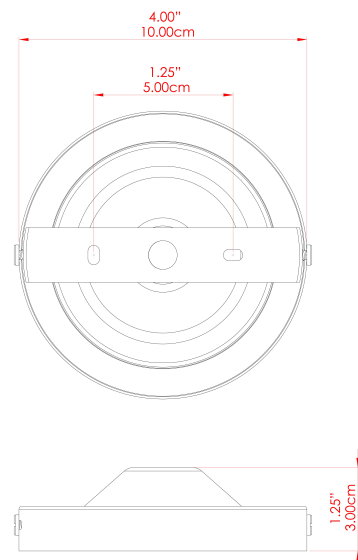

COCO Ceramic Wall Light

MLCMWL021ANTBRS Antique Brass

| | |
|---------------------------|-----------------|
| MATERIAL | Brass Ceramic |
| HEIGHT | 10cm |
| WIDTH DIAMETER | 10.5cm |
| LENGTH PROJECTION | 19cm |
| WEIGHT | 0.38 kg |
| LAMPHOLDER | G9 |
| MAX WATTAGE | 6.5W |
| VOLTAGE | 220/240v |
| IP RATING | IP20 |
| CLASS PROTECTION | Class I |
| SHADE | MLCS046 |
| FLEX BAR CHAIN LENGTH | n/a |
| CABLE TYPE | |

COCO Ceramic Wall Light

MLCMWL021POLBRS Polished Brass

| | |
|---------------------------|-----------------|
| MATERIAL | Brass Ceramic |
| HEIGHT | 10cm |
| WIDTH DIAMETER | 10.5cm |
| LENGTH PROJECTION | 19cm |
| WEIGHT | 0.38 kg |
| LAMPHOLDER | G9 |
| MAX WATTAGE | 6.5W |
| VOLTAGE | 220/240v |
| IP RATING | IP20 |
| CLASS PROTECTION | Class I |
| SHADE | MLCS046 |
| FLEX BAR CHAIN LENGTH | n/a |
| CABLE TYPE | |

FIXING BRACKET: MLWB02

COCO Ceramic Wall Light

MLCMWL021SATBRS Satin Brass

| | |
|---------------------------|-----------------|
| MATERIAL | Brass Ceramic |
| HEIGHT | 10cm |
| WIDTH DIAMETER | 10.5cm |
| LENGTH PROJECTION | 19cm |
| WEIGHT | 0.38 kg |
| LAMPHOLDER | G9 |
| MAX WATTAGE | 6.5W |
| VOLTAGE | 220/240v |
| IP RATING | IP20 |
| CLASS PROTECTION | Class I |
| SHADE | MLCS046 |
| FLEX BAR CHAIN LENGTH | n/a |
| CABLE TYPE | |

FIXING BRACKET: MLWB02

COCO Ceramic Wall Light

MLCMWL021PCMBK Matt Black

| | |
|---------------------------|-----------------|
| MATERIAL | Brass Ceramic |
| HEIGHT | 10cm |
| WIDTH DIAMETER | 10.5cm |
| LENGTH PROJECTION | 19cm |
| WEIGHT | 0.38 kg |
| LAMPHOLDER | G9 |
| MAX WATTAGE | 6.5W |
| VOLTAGE | 220/240v |
| IP RATING | IP20 |
| CLASS PROTECTION | Class I |
| SHADE | MLCS046 |
| FLEX BAR CHAIN LENGTH | n/a |
| CABLE TYPE | |