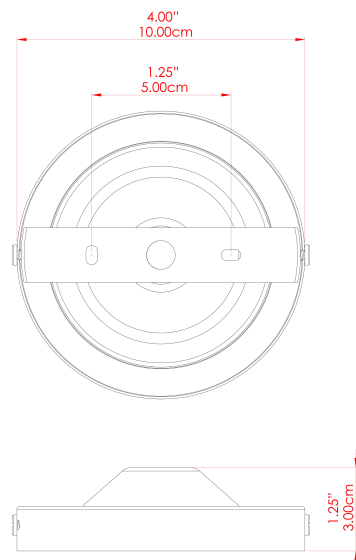

FIXING BRACKET: MLWB02

Product Notes:
1) Bulbs not included. 2) Dimensions do not include bulbs. 3) All products are individually made-to-order and therefore may differ slightly within manufacturing tolerances. 4) Cable / chain can be shortened during installation. Longer cable / chain lengths available on request. 5) Additional colour finishes may be available on request. 6) Refer to our website for a full list of terms and conditions.