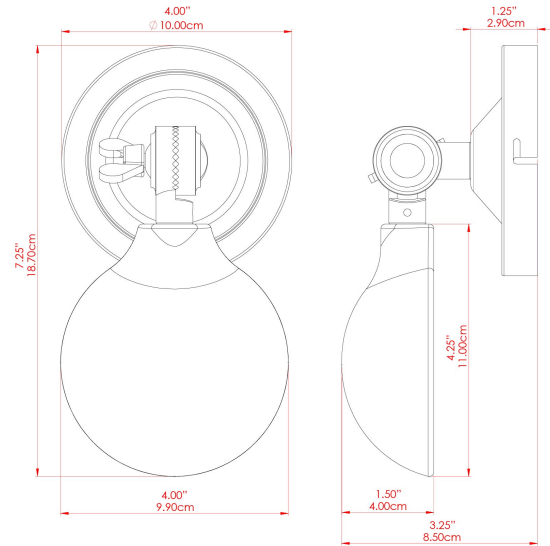

COCO Ceramic Wall Light

MLCMWL021ANTBRS Antique Brass

| | |
|---------------------------|-----------------|
| MATERIAL | Brass Ceramic |
| HEIGHT | 10cm |
| WIDTH DIAMETER | 10.5cm |
| LENGTH PROJECTION | 19cm |
| WEIGHT | 0.38 kg |
| LAMPHOLDER | G9 |
| MAX WATTAGE | 6.5W |
| VOLTAGE | 220/240v |
| IP RATING | IP20 |
| CLASS PROTECTION | Class I |
| SHADE | MLCS046 |
| FLEX BAR CHAIN LENGTH | n/a |
| CABLE TYPE | |

FIXING BRACKET: MLWB02

COCO Ceramic Wall Light

MLCMWL021ANTSLV Antique Silver

| | |
|---------------------------|-----------------|
| MATERIAL | Brass Ceramic |
| HEIGHT | 10cm |
| WIDTH DIAMETER | 10.5cm |
| LENGTH PROJECTION | 19cm |
| WEIGHT | 0.38 kg |
| LAMPHOLDER | G9 |
| MAX WATTAGE | 6.5W |
| VOLTAGE | 220/240v |
| IP RATING | IP20 |
| CLASS PROTECTION | Class I |
| SHADE | MLCS046 |
| FLEX BAR CHAIN LENGTH | n/a |
| CABLE TYPE | |

COCO Ceramic Wall Light

MLCMWL021POLBRS Polished Brass

| | |
|---------------------------|-----------------|
| MATERIAL | Brass Ceramic |
| HEIGHT | 10cm |
| WIDTH DIAMETER | 10.5cm |
| LENGTH PROJECTION | 19cm |
| WEIGHT | 0.38 kg |
| LAMPHOLDER | G9 |
| MAX WATTAGE | 6.5W |
| VOLTAGE | 220/240v |
| IP RATING | IP20 |
| CLASS PROTECTION | Class I |
| SHADE | MLCS046 |
| FLEX BAR CHAIN LENGTH | n/a |
| CABLE TYPE | |

FIXING BRACKET: MLWB02

COCO Ceramic Wall Light

MLCMWL021SATBRS Satin Brass

| | |
|---------------------------|-----------------|
| MATERIAL | Brass Ceramic |
| HEIGHT | 10cm |
| WIDTH DIAMETER | 10.5cm |
| LENGTH PROJECTION | 19cm |
| WEIGHT | 0.38 kg |
| LAMPHOLDER | G9 |
| MAX WATTAGE | 6.5W |
| VOLTAGE | 220/240v |
| IP RATING | IP20 |
| CLASS PROTECTION | Class I |
| SHADE | MLCS046 |
| FLEX BAR CHAIN LENGTH | n/a |
| CABLE TYPE | |