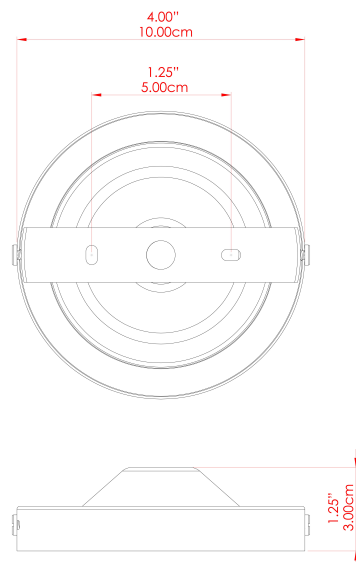

COCO Ceramic Wall Light

MLCMWL021ANTBRS Antique Brass

| | |
|---------------------------|-----------------|
| MATERIAL | Brass Ceramic |
| HEIGHT | 10cm |
| WIDTH DIAMETER | 10.5cm |
| LENGTH PROJECTION | 19cm |
| WEIGHT | 0.38 kg |
| LAMPHOLDER | G9 |
| MAX WATTAGE | 6.5W |
| VOLTAGE | 220/240v |
| IP RATING | IP20 |
| CLASS PROTECTION | Class I |
| SHADE | MLCS046 |
| FLEX BAR CHAIN LENGTH | n/a |
| CABLE TYPE | |

FIXING BRACKET: MLWB02

COCO Ceramic Wall Light

MLCMWL021ANTSLV Antique Silver

| | |
|---------------------------|-----------------|
| MATERIAL | Brass Ceramic |
| HEIGHT | 10cm |
| WIDTH DIAMETER | 10.5cm |
| LENGTH PROJECTION | 19cm |
| WEIGHT | 0.38 kg |
| LAMPHOLDER | G9 |
| MAX WATTAGE | 6.5W |
| VOLTAGE | 220/240v |
| IP RATING | IP20 |
| CLASS PROTECTION | Class I |
| SHADE | MLCS046 |
| FLEX BAR CHAIN LENGTH | n/a |
| CABLE TYPE | |

COCO Ceramic Wall Light

MLCMWL021POLBRS Polished Brass

| | |
|---------------------------|-----------------|
| MATERIAL | Brass Ceramic |
| HEIGHT | 10cm |
| WIDTH DIAMETER | 10.5cm |
| LENGTH PROJECTION | 19cm |
| WEIGHT | 0.38 kg |
| LAMPHOLDER | G9 |
| MAX WATTAGE | 6.5W |
| VOLTAGE | 220/240v |
| IP RATING | IP20 |
| CLASS PROTECTION | Class I |
| SHADE | MLCS046 |
| FLEX BAR CHAIN LENGTH | n/a |
| CABLE TYPE | |

FIXING BRACKET: MLWB02

COCO Ceramic Wall Light

MLCMWL021SATBRS Satin Brass

| | |
|---------------------------|-----------------|
| MATERIAL | Brass Ceramic |
| HEIGHT | 10cm |
| WIDTH DIAMETER | 10.5cm |
| LENGTH PROJECTION | 19cm |
| WEIGHT | 0.38 kg |
| LAMPHOLDER | G9 |
| MAX WATTAGE | 6.5W |
| VOLTAGE | 220/240v |
| IP RATING | IP20 |
| CLASS PROTECTION | Class I |
| SHADE | MLCS046 |
| FLEX BAR CHAIN LENGTH | n/a |
| CABLE TYPE | |