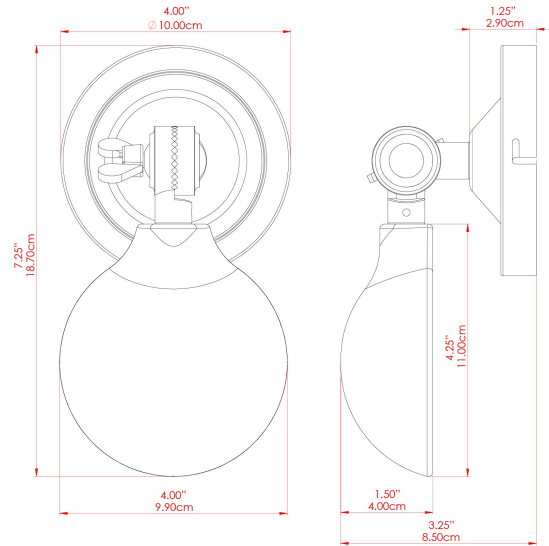

COCO Ceramic Wall Light

MLCMWL021ANTBRS Antique Brass

| | |
|---------------------------|-----------------|
| MATERIAL | Brass Ceramic |
| HEIGHT | 10cm |
| WIDTH DIAMETER | 10.5cm |
| LENGTH PROJECTION | 19cm |
| WEIGHT | 0.38 kg |
| LAMPHOLDER | G9 |
| MAX WATTAGE | 6.5W |
| VOLTAGE | 220/240v |
| IP RATING | IP20 |
| CLASS PROTECTION | Class I |
| SHADE | MLCS046 |
| FLEX BAR CHAIN LENGTH | n/a |
| CABLE TYPE | |

COCO Ceramic Wall Light

MLCMWL021POLBRS Polished Brass

| | |
|---------------------------|-----------------|
| MATERIAL | Brass Ceramic |
| HEIGHT | 10cm |
| WIDTH DIAMETER | 10.5cm |
| LENGTH PROJECTION | 19cm |
| WEIGHT | 0.38 kg |
| LAMPHOLDER | G9 |
| MAX WATTAGE | 6.5W |
| VOLTAGE | 220/240v |
| IP RATING | IP20 |
| CLASS PROTECTION | Class I |
| SHADE | MLCS046 |
| FLEX BAR CHAIN LENGTH | n/a |
| CABLE TYPE | |

FIXING BRACKET: MLWB02

COCO Ceramic Wall Light

MLCMWL021SATBRS Satin Brass

| | |
|---------------------------|-----------------|
| MATERIAL | Brass Ceramic |
| HEIGHT | 10cm |
| WIDTH DIAMETER | 10.5cm |
| LENGTH PROJECTION | 19cm |
| WEIGHT | 0.38 kg |
| LAMPHOLDER | G9 |
| MAX WATTAGE | 6.5W |
| VOLTAGE | 220/240v |
| IP RATING | IP20 |
| CLASS PROTECTION | Class I |
| SHADE | MLCS046 |
| FLEX BAR CHAIN LENGTH | n/a |
| CABLE TYPE | |

FIXING BRACKET: MLWB02

COCO Ceramic Wall Light

MLCMWL021PCMBK Matt Black

| | |
|---------------------------|-----------------|
| MATERIAL | Brass Ceramic |
| HEIGHT | 10cm |
| WIDTH DIAMETER | 10.5cm |
| LENGTH PROJECTION | 19cm |
| WEIGHT | 0.38 kg |
| LAMPHOLDER | G9 |
| MAX WATTAGE | 6.5W |
| VOLTAGE | 220/240v |
| IP RATING | IP20 |
| CLASS PROTECTION | Class I |
| SHADE | MLCS046 |
| FLEX BAR CHAIN LENGTH | n/a |
| CABLE TYPE | |