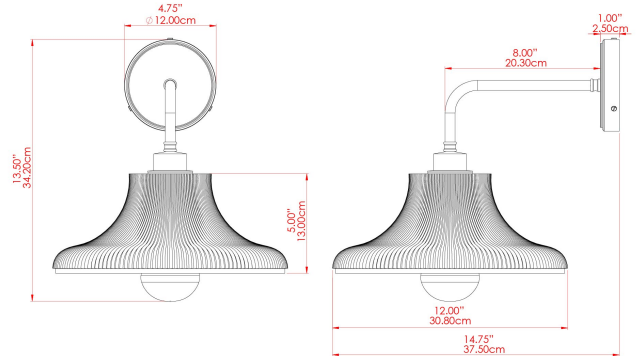

MONO 30CM Bathroom Light

MLBWL158ANTSLV Antique Silver

MATERIAL	Brass
HEIGHT	35cm
WIDTH DIAMETER	30cm
LENGTH PROJECTION	36cm
WEIGHT	1.1 kg
LAMPHOLDER	E27
MAX WATTAGE	6.5W
VOLTAGE	220/240v
IP RATING	IP65
CLASS PROTECTION	Class II
SHADE	GL099 GLWP01
FLEX BAR CHAIN LENGTH	n/a
CABLE TYPE	-

MATERIAL	Brass
HEIGHT	35cm
WIDTH DIAMETER	30cm
LENGTH PROJECTION	36cm
WEIGHT	1.1 kg
LAMPHOLDER	E27
MAX WATTAGE	6.5W
VOLTAGE	220/240v
IP RATING	IP65
CLASS PROTECTION	Class II
SHADE	GL099 GLWP01
FLEX BAR CHAIN LENGTH	n/a
CABLE TYPE	-

FIXING BRACKET: MLWB17

MATERIAL	Brass
HEIGHT	35cm
WIDTH DIAMETER	30cm
LENGTH PROJECTION	36cm
WEIGHT	1.1 kg
LAMPHOLDER	E27
MAX WATTAGE	6.5W
VOLTAGE	220/240v
IP RATING	IP65
CLASS PROTECTION	Class II
SHADE	GL099 GLWP01
FLEX BAR CHAIN LENGTH	n/a
CABLE TYPE	-