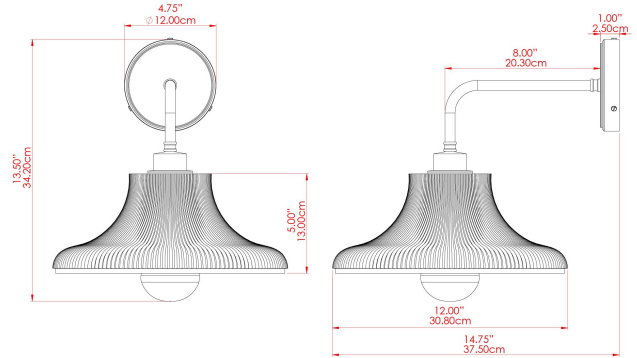

MONO 30CM Bathroom Light

MLBWL158ANTSLV Antique Silver

MATERIAL	Brass
HEIGHT	35cm
WIDTH DIAMETER	30cm
LENGTH PROJECTION	36cm
WEIGHT	1.1 kg
LAMPHOLDER	E27
MAX WATTAGE	6.5W
VOLTAGE	220/240v
IP RATING	IP65
CLASS PROTECTION	Class II
SHADE	GL099 GLWP01
FLEX BAR CHAIN LENGTH	n/a
CABLE TYPE	-

MATERIAL	Brass
HEIGHT	35cm
WIDTH DIAMETER	30cm
LENGTH PROJECTION	36cm
WEIGHT	1.1 kg
LAMPHOLDER	E27
MAX WATTAGE	6.5W
VOLTAGE	220/240v
IP RATING	IP65
CLASS PROTECTION	Class II
SHADE	GL099 GLWP01
FLEX BAR CHAIN LENGTH	n/a
CABLE TYPE	-

FIXING BRACKET: MLWB17

MATERIAL	Brass
HEIGHT	35cm
WIDTH DIAMETER	30cm
LENGTH PROJECTION	36cm
WEIGHT	1.1 kg
LAMPHOLDER	E27
MAX WATTAGE	6.5W
VOLTAGE	220/240v
IP RATING	IP65
CLASS PROTECTION	Class II
SHADE	GL099 GLWP01
FLEX BAR CHAIN LENGTH	n/a
CABLE TYPE	-