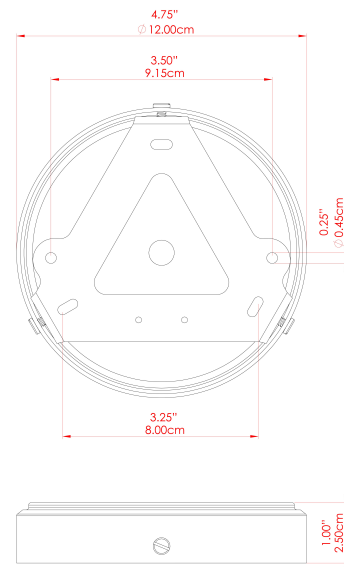

MONO 30CM Bathroom Light

MLBWL158ANTSLV Antique Silver

MATERIAL	Brass
HEIGHT	35cm
WIDTH DIAMETER	30cm
LENGTH PROJECTION	36cm
WEIGHT	1.1 kg
LAMPHOLDER	E27
MAX WATTAGE	6.5W
VOLTAGE	220/240v
IP RATING	IP65
CLASS PROTECTION	Class II
SHADE	GL099 GLWP01
FLEX BAR CHAIN LENGTH	n/a
CABLE TYPE	-

MATERIAL	Brass
HEIGHT	35cm
WIDTH DIAMETER	30cm
LENGTH PROJECTION	36cm
WEIGHT	1.1 kg
LAMPHOLDER	E27
MAX WATTAGE	6.5W
VOLTAGE	220/240v
IP RATING	IP65
CLASS PROTECTION	Class II
SHADE	GL099 GLWP01
FLEX BAR CHAIN LENGTH	n/a
CABLE TYPE	-

FIXING BRACKET: MLWB17

MATERIAL	Brass
HEIGHT	35cm
WIDTH DIAMETER	30cm
LENGTH PROJECTION	36cm
WEIGHT	1.1 kg
LAMPHOLDER	E27
MAX WATTAGE	6.5W
VOLTAGE	220/240v
IP RATING	IP65
CLASS PROTECTION	Class II
SHADE	GL099 GLWP01
FLEX BAR CHAIN LENGTH	n/a
CABLE TYPE	-