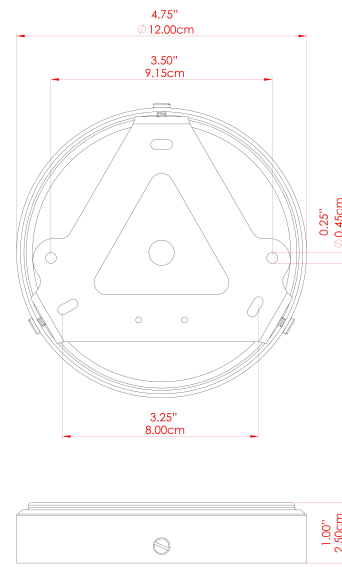

MONO 30CM Bathroom Light

MLBWL158ANTSLV Antique Silver

MATERIAL	Brass
HEIGHT	35cm
WIDTH DIAMETER	30cm
LENGTH PROJECTION	36cm
WEIGHT	1.1 kg
LAMPHOLDER	E27
MAX WATTAGE	6.5W
VOLTAGE	220/240v
IP RATING	IP65
CLASS PROTECTION	Class II
SHADE	GL099 GLWP01
FLEX BAR CHAIN LENGTH	n/a
CABLE TYPE	-

MATERIAL	Brass
HEIGHT	35cm
WIDTH DIAMETER	30cm
LENGTH PROJECTION	36cm
WEIGHT	1.1 kg
LAMPHOLDER	E27
MAX WATTAGE	6.5W
VOLTAGE	220/240v
IP RATING	IP65
CLASS PROTECTION	Class II
SHADE	GL099 GLWP01
FLEX BAR CHAIN LENGTH	n/a
CABLE TYPE	-

FIXING BRACKET: MLWB17

MATERIAL	Brass
HEIGHT	35cm
WIDTH DIAMETER	30cm
LENGTH PROJECTION	36cm
WEIGHT	1.1 kg
LAMPHOLDER	E27
MAX WATTAGE	6.5W
VOLTAGE	220/240v
IP RATING	IP65
CLASS PROTECTION	Class II
SHADE	GL099 GLWP01
FLEX BAR CHAIN LENGTH	n/a
CABLE TYPE	-