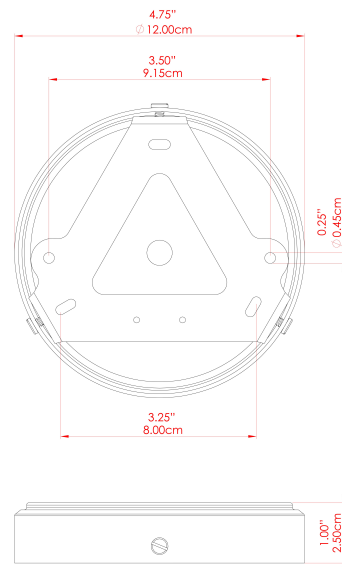

MATERIAL	Brass
HEIGHT	35cm
WIDTH | DIAMETER	30cm
LENGTH | PROJECTION	36cm
WEIGHT	1.1 kg
LAMPHOLDER	E27
MAX WATTAGE	6.5W
VOLTAGE	220/240v
IP RATING	IP65
CLASS PROTECTION	Class II
SHADE	GL099 GLWP01
FLEX | BAR | CHAIN LENGTH	n/a
CABLE TYPE	- |

FIXING BRACKET: MLWB17