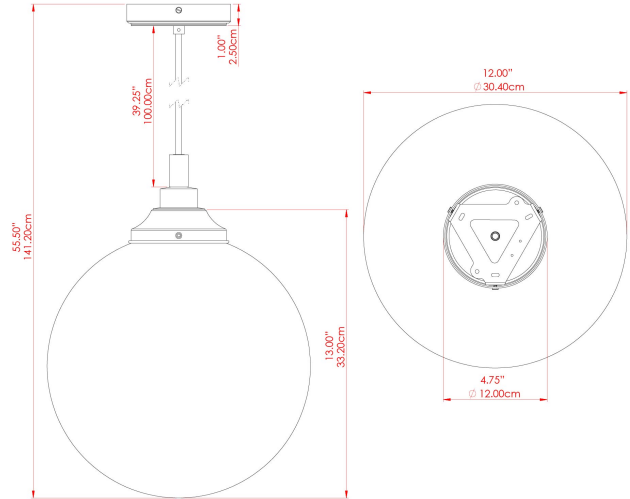

MATERIAL	Brass   Glass
HEIGHT	41cm
WIDTH   DIAMETER	30cm
LENGTH   PROJECTION	n/a
WEIGHT	1.7 kg
LAMPHOLDER	E27
MAX WATTAGE	40W
VOLTAGE	220/240v
IP RATING	IP44
CLASS PROTECTION	Class II
SHADE	GL044C
FLEX   BAR   CHAIN LENGTH	100cm
CABLE TYPE	MLOCA001   Brown Fabric Braided Outdoor Rubber Cable   2 Core Round

FIXING BRACKET: MLROSE39 | Antique Brass

MATERIAL	Brass   Glass
HEIGHT	41cm
WIDTH   DIAMETER	30cm
LENGTH   PROJECTION	n/a
WEIGHT	1.7 kg
LAMPHOLDER	E27
MAX WATTAGE	40W
VOLTAGE	220/240v
IP RATING	IP44
CLASS PROTECTION	Class II
SHADE	GL044C
FLEX   BAR   CHAIN LENGTH	100cm
CABLE TYPE	MLOCA002   Black Fabric Braided Outdoor Rubber Cable   2 Core Round

### FIXING BRACKET: MLROSE39 | Antique Silver

MATERIAL	Brass   Glass
HEIGHT	41cm
WIDTH   DIAMETER	30cm
LENGTH   PROJECTION	n/a
WEIGHT	1.7 kg
LAMPHOLDER	E27
MAX WATTAGE	40W
VOLTAGE	220/240v
IP RATING	IP44
CLASS PROTECTION	Class II
SHADE	GL044C
FLEX   BAR   CHAIN LENGTH	100cm
CABLE TYPE	MLOCA002   Black Fabric Braided Outdoor Rubber Cable   2 Core Round

FIXING BRACKET: MLROSE39 | Matt Black

MATERIAL	Brass   Glass
HEIGHT	41cm
WIDTH   DIAMETER	30cm
LENGTH   PROJECTION	n/a
WEIGHT	1.7 kg
LAMPHOLDER	E27
MAX WATTAGE	40W
VOLTAGE	220/240v
IP RATING	IP44
CLASS PROTECTION	Class II
SHADE	GL044C
FLEX   BAR   CHAIN LENGTH	100cm
CABLE TYPE	MLOCA002   Black Fabric Braided Outdoor Rubber Cable   2 Core Round