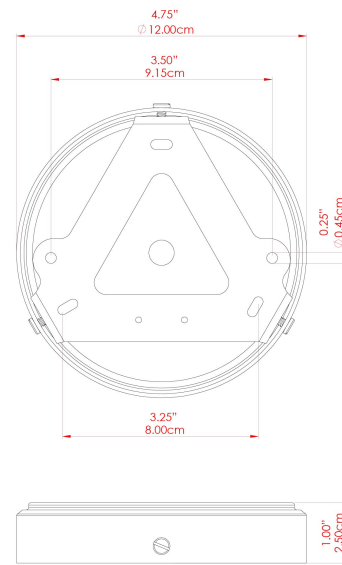

MATERIAL	Brass   Glass
HEIGHT	41cm
WIDTH   DIAMETER	30cm
LENGTH   PROJECTION	n/a
WEIGHT	1.7 kg
LAMPHOLDER	E27
MAX WATTAGE	40W
VOLTAGE	220/240v
IP RATING	IP44
CLASS PROTECTION	Class II
SHADE	GL044C
FLEX   BAR   CHAIN LENGTH	100cm
CABLE TYPE	MLOCA001   Brown Fabric Braided Outdoor Rubber Cable   2 Core Round

FIXING BRACKET: MLROSE39 | Antique Brass

MATERIAL	Brass   Glass
HEIGHT	41cm
WIDTH   DIAMETER	30cm
LENGTH   PROJECTION	n/a
WEIGHT	1.7 kg
LAMPHOLDER	E27
MAX WATTAGE	40W
VOLTAGE	220/240v
IP RATING	IP44
CLASS PROTECTION	Class II
SHADE	GL044C
FLEX   BAR   CHAIN LENGTH	100cm
CABLE TYPE	MLOCA002   Black Fabric Braided Outdoor Rubber Cable   2 Core Round

### FIXING BRACKET: MLROSE39 | Antique Silver

MATERIAL	Brass   Glass
HEIGHT	41cm
WIDTH   DIAMETER	30cm
LENGTH   PROJECTION	n/a
WEIGHT	1.7 kg
LAMPHOLDER	E27
MAX WATTAGE	40W
VOLTAGE	220/240v
IP RATING	IP44
CLASS PROTECTION	Class II
SHADE	GL044C
FLEX   BAR   CHAIN LENGTH	100cm
CABLE TYPE	MLOCA002   Black Fabric Braided Outdoor Rubber Cable   2 Core Round

FIXING BRACKET: MLROSE39 | Matt Black

MATERIAL	Brass   Glass
HEIGHT	41cm
WIDTH   DIAMETER	30cm
LENGTH   PROJECTION	n/a
WEIGHT	1.7 kg
LAMPHOLDER	E27
MAX WATTAGE	40W
VOLTAGE	220/240v
IP RATING	IP44
CLASS PROTECTION	Class II
SHADE	GL044C
FLEX   BAR   CHAIN LENGTH	100cm
CABLE TYPE	MLOCA002   Black Fabric Braided Outdoor Rubber Cable   2 Core Round