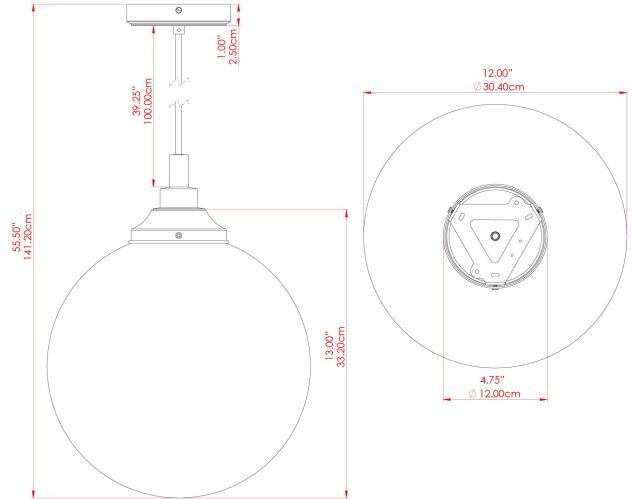

MATERIAL	Brass | Glass
HEIGHT	41cm
WIDTH | DIAMETER	30cm
LENGTH | PROJECTION	n/a
WEIGHT	1.7 kg
LAMPHOLDER	E27
MAX WATTAGE	40W
VOLTAGE	220/240v
IP RATING	IP44
CLASS PROTECTION	Class II
SHADE	GL044C
FLEX | BAR | CHAIN LENGTH	100cm
CABLE TYPE	MLOCA002 | Black Fabric Braided Outdoor Rubber Cable | 2 Core Round