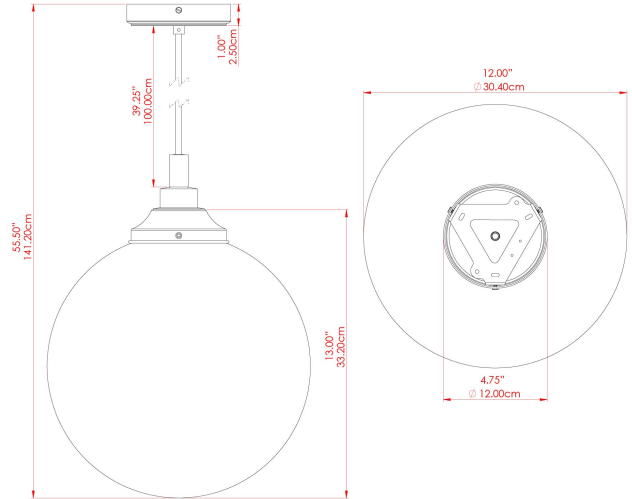

MATERIAL	Brass | Glass
HEIGHT	41cm
WIDTH | DIAMETER	30cm
LENGTH | PROJECTION	n/a
WEIGHT	1.7 kg
LAMPHOLDER	E27
MAX WATTAGE	40W
VOLTAGE	220/240v
IP RATING	IP44
CLASS PROTECTION	Class II
SHADE	GL044C
FLEX | BAR | CHAIN LENGTH	100cm
CABLE TYPE	MLOCA002 | Black Fabric Braided Outdoor Rubber Cable | 2 Core Round

FIXING BRACKET: MLROSE39 | Satin Brass