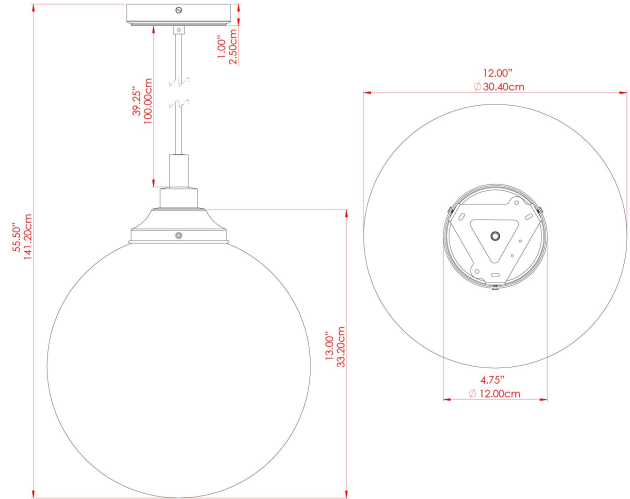

MATERIAL	Brass | Glass
HEIGHT	41cm
WIDTH | DIAMETER	30cm
LENGTH | PROJECTION	n/a
WEIGHT	1.7 kg
LAMPHOLDER	E27
MAX WATTAGE	40W
VOLTAGE	220/240v
IP RATING	IP44
CLASS PROTECTION	Class II
SHADE	GL044C
FLEX | BAR | CHAIN LENGTH	100cm
CABLE TYPE	MLOCA002 | Black Fabric Braided Outdoor Rubber Cable | 2 Core Round

FIXING BRACKET: MLROSE39 | White