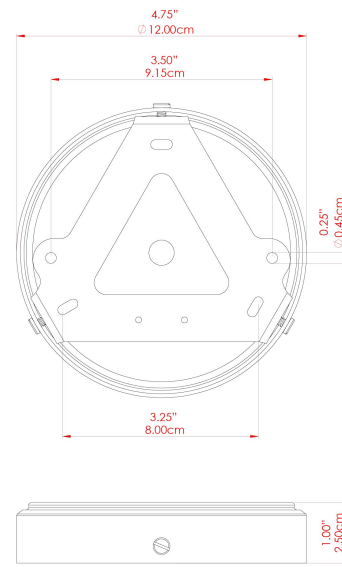

MATERIAL	Brass   Glass
HEIGHT	41cm
WIDTH   DIAMETER	30cm
LENGTH   PROJECTION	n/a
WEIGHT	1.7 kg
LAMPHOLDER	E27
MAX WATTAGE	40W
VOLTAGE	220/240v
IP RATING	IP44
CLASS PROTECTION	Class II
SHADE	GL044C
FLEX   BAR   CHAIN LENGTH	100cm
CABLE TYPE	MLOCA001   Brown Fabric Braided Outdoor Rubber Cable   2 Core Round

FIXING BRACKET: MLROSE39 | Antique Brass

MATERIAL	Brass   Glass
HEIGHT	41cm
WIDTH   DIAMETER	30cm
LENGTH   PROJECTION	n/a
WEIGHT	1.7 kg
LAMPHOLDER	E27
MAX WATTAGE	40W
VOLTAGE	220/240v
IP RATING	IP44
CLASS PROTECTION	Class II
SHADE	GL044C
FLEX   BAR   CHAIN LENGTH	100cm
CABLE TYPE	MLOCA002   Black Fabric Braided Outdoor Rubber Cable   2 Core Round

### FIXING BRACKET: MLROSE39 | Antique Silver

MATERIAL	Brass   Glass
HEIGHT	41cm
WIDTH   DIAMETER	30cm
LENGTH   PROJECTION	n/a
WEIGHT	1.7 kg
LAMPHOLDER	E27
MAX WATTAGE	40W
VOLTAGE	220/240v
IP RATING	IP44
CLASS PROTECTION	Class II
SHADE	GL044C
FLEX   BAR   CHAIN LENGTH	100cm
CABLE TYPE	MLOCA002   Black Fabric Braided Outdoor Rubber Cable   2 Core Round

FIXING BRACKET: MLROSE39 | Matt Black

MATERIAL	Brass   Glass
HEIGHT	41cm
WIDTH   DIAMETER	30cm
LENGTH   PROJECTION	n/a
WEIGHT	1.7 kg
LAMPHOLDER	E27
MAX WATTAGE	40W
VOLTAGE	220/240v
IP RATING	IP44
CLASS PROTECTION	Class II
SHADE	GL044C
FLEX   BAR   CHAIN LENGTH	100cm
CABLE TYPE	MLOCA002   Black Fabric Braided Outdoor Rubber Cable   2 Core Round