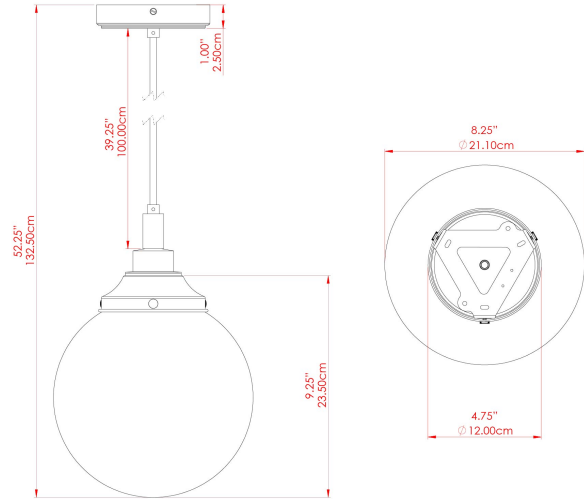

MATERIAL	Brass | Glass
HEIGHT	28cm
WIDTH | DIAMETER	20cm
LENGTH | PROJECTION	n/a
WEIGHT	0.91 kg
LAMPHOLDER	E27
MAX WATTAGE	40W
VOLTAGE	220/240v
IP RATING	IP44
CLASS PROTECTION	Class II
SHADE	GL131
FLEX | BAR | CHAIN LENGTH	100cm
CABLE TYPE	MLOCA002 | Black Fabric Braided Outdoor Rubber Cable | 2 Core Round

FIXING BRACKET: MLROSE39 | Natural Brass