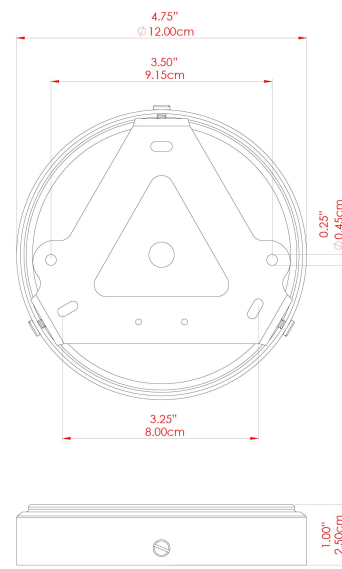

FIXING BRACKET: MLROSE39 | Satin Brass

WWW.MULLANLIGHTING.COM

Product Notes:

1) Bulbs not included. 2) Dimensions do not include bulbs. 3) All products are individually made-to-order and therefore may differ slightly within manufacturing tolerances. 4) Cable / chain can be shortened during installation. Longer cable / chain lengths available on request. 5) Additional colour finishes may be available on request. 6) Refer to our website for a full list of terms and conditions.