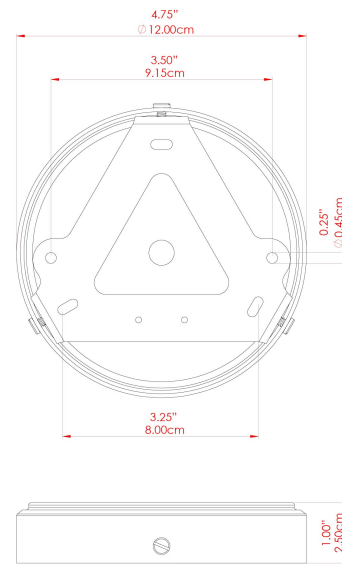

FIXING BRACKET: MLROSE39 | Polished Brass

WWW.MULLANLIGHTING.COM

Product Notes:

1) Bulbs not included. 2) Dimensions do not include bulbs. 3) All products are individually made-to-order and therefore may differ slightly within manufacturing tolerances. 4) Cable / chain can be shortened during installation. Longer cable / chain lengths available on request. 5) Additional colour finishes may be available on request. 6) Refer to our website for a full list of terms and conditions.