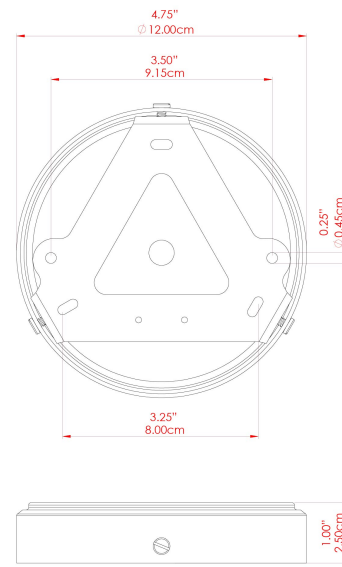

FIXING BRACKET: MLROSE39 | Antique Brass