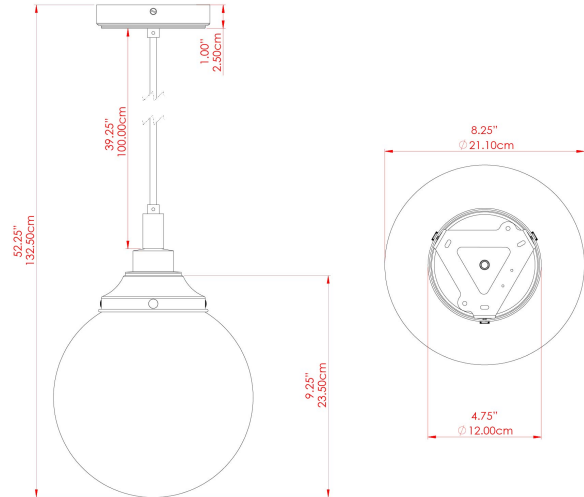

MATERIAL	Brass Glass
HEIGHT	28cm
WIDTH DIAMETER	20cm
LENGTH PROJECTION	n/a
WEIGHT	0.91 kg
LAMPHOLDER	E27
MAX WATTAGE	40W
VOLTAGE	220/240v
IP RATING	IP44
CLASS PROTECTION	Class II
SHADE	GL131
FLEX BAR CHAIN LENGTH	100cm
CABLE TYPE	MLOCA001 Brown Fabric Braided Outdoor Rubber Cable 2 Core Round

MATERIAL	Brass Glass
HEIGHT	28cm
WIDTH DIAMETER	20cm
LENGTH PROJECTION	n/a
WEIGHT	0.91 kg
LAMPHOLDER	E27
MAX WATTAGE	40W
VOLTAGE	220/240v
IP RATING	IP44
CLASS PROTECTION	Class II
SHADE	GL131
FLEX BAR CHAIN LENGTH	100cm
CABLE TYPE	MLOCA002 Black Fabric Braided Outdoor Rubber Cable 2 Core Round