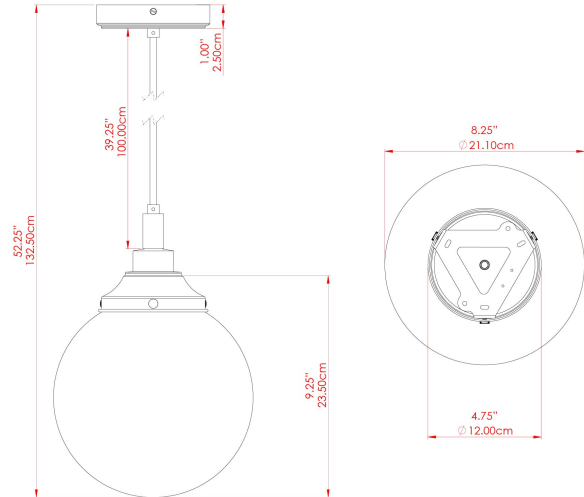

MATERIAL	Brass | Glass
HEIGHT	28cm
WIDTH | DIAMETER	20cm
LENGTH | PROJECTION	n/a
WEIGHT	0.91 kg
LAMPHOLDER	E27
MAX WATTAGE	40W
VOLTAGE	220/240v
IP RATING	IP44
CLASS PROTECTION	Class II
SHADE	GL131
FLEX | BAR | CHAIN LENGTH	100cm
CABLE TYPE	MLOCA002 | Black Fabric Braided Outdoor Rubber Cable | 2 Core Round

FIXING BRACKET: MLROSE39 | Antique Silver