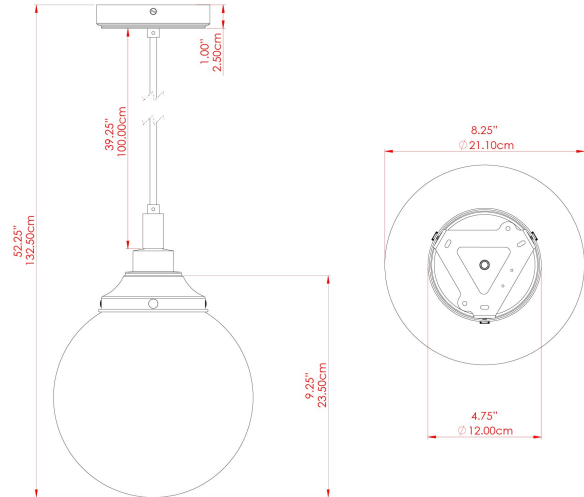

MATERIAL	Brass Glass
HEIGHT	28cm
WIDTH DIAMETER	20cm
LENGTH PROJECTION	n/a
WEIGHT	0.91 kg
LAMPHOLDER	E27
MAX WATTAGE	40W
VOLTAGE	220/240v
IP RATING	IP44
CLASS PROTECTION	Class II
SHADE	GL131
FLEX BAR CHAIN LENGTH	100cm
CABLE TYPE	MLOCA001 Brown Fabric Braided Outdoor Rubber Cable 2 Core Round

MATERIAL	Brass Glass
HEIGHT	28cm
WIDTH DIAMETER	20cm
LENGTH PROJECTION	n/a
WEIGHT	0.91 kg
LAMPHOLDER	E27
MAX WATTAGE	40W
VOLTAGE	220/240v
IP RATING	IP44
CLASS PROTECTION	Class II
SHADE	GL131
FLEX BAR CHAIN LENGTH	100cm
CABLE TYPE	MLOCA002 Black Fabric Braided Outdoor Rubber Cable 2 Core Round

FIXING BRACKET: MLROSE39 | Natural Brass

MATERIAL	Brass Glass
HEIGHT	28cm
WIDTH DIAMETER	20cm
LENGTH PROJECTION	n/a
WEIGHT	0.91 kg
LAMPHOLDER	E27
MAX WATTAGE	40W
VOLTAGE	220/240v
IP RATING	IP44
CLASS PROTECTION	Class II
SHADE	GL131
FLEX BAR CHAIN LENGTH	100cm
CABLE TYPE	MLOCA002 Black Fabric Braided Outdoor Rubber Cable 2 Core Round