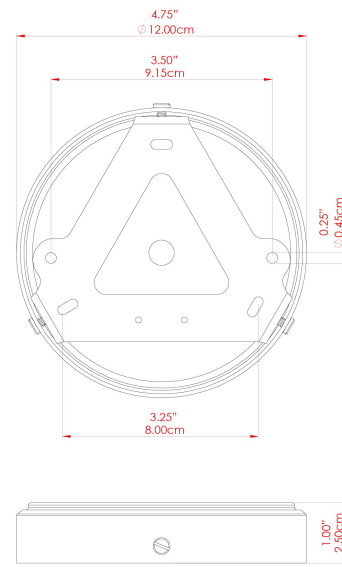

FIXING BRACKET: MLROSE39 | Natural Brass