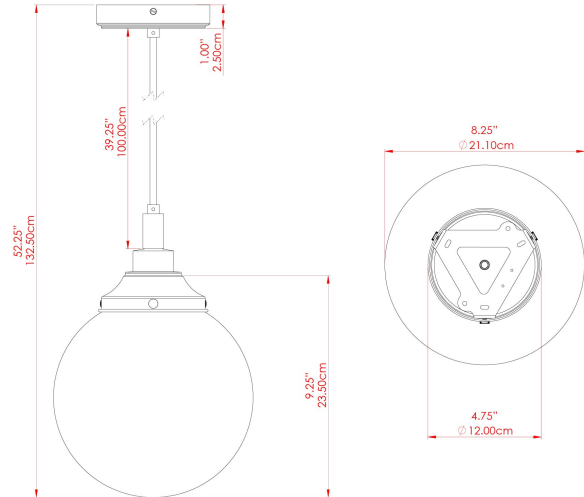

MATERIAL	Brass | Glass
HEIGHT	28cm
WIDTH | DIAMETER	20cm
LENGTH | PROJECTION	n/a
WEIGHT	0.91 kg
LAMPHOLDER	E27
MAX WATTAGE	40W
VOLTAGE	220/240v
IP RATING	IP44
CLASS PROTECTION	Class II
SHADE	GL131
FLEX | BAR | CHAIN LENGTH	100cm
CABLE TYPE	MLOCA002 | Black Fabric Braided Outdoor Rubber Cable | 2 Core Round