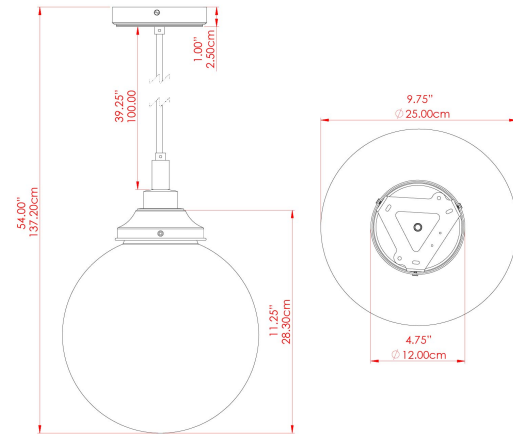

MATERIAL	Brass Glass
HEIGHT	34cm
WIDTH DIAMETER	25cm
LENGTH PROJECTION	n/a
WEIGHT	1.5 kg
LAMPHOLDER	E27
MAX WATTAGE	40W
VOLTAGE	220/240v
IP RATING	IP44
CLASS PROTECTION	Class II
SHADE	GL135
FLEX BAR CHAIN LENGTH	100cm
CABLE TYPE	MLOCA001 Brown Fabric Braided Outdoor Rubber Cable 2 Core Round

FIXING BRACKET: MLROSE39 | Natural Brass

MATERIAL	Brass Glass
HEIGHT	34cm
WIDTH DIAMETER	25cm
LENGTH PROJECTION	n/a
WEIGHT	1.5 kg
LAMPHOLDER	E27
MAX WATTAGE	40W
VOLTAGE	220/240v
IP RATING	IP44
CLASS PROTECTION	Class II
SHADE	GL135
FLEX BAR CHAIN LENGTH	100cm
CABLE TYPE	MLOCA002 Black Fabric Braided Outdoor Rubber Cable 2 Core Round

FIXING BRACKET: MLROSE39 | Polished Brass

MATERIAL	Brass Glass
HEIGHT	34cm
WIDTH DIAMETER	25cm
LENGTH PROJECTION	n/a
WEIGHT	1.5 kg
LAMPHOLDER	E27
MAX WATTAGE	40W
VOLTAGE	220/240v
IP RATING	IP44
CLASS PROTECTION	Class II
SHADE	GL135
FLEX BAR CHAIN LENGTH	100cm
CABLE TYPE	MLOCA002 Black Fabric Braided Outdoor Rubber Cable 2 Core Round

FIXING BRACKET: MLROSE39 | Satin Brass

MATERIAL	Brass Glass
HEIGHT	34cm
WIDTH DIAMETER	25cm
LENGTH PROJECTION	n/a
WEIGHT	1.5 kg
LAMPHOLDER	E27
MAX WATTAGE	40W
VOLTAGE	220/240v
IP RATING	IP44
CLASS PROTECTION	Class II
SHADE	GL135
FLEX BAR CHAIN LENGTH	100cm
CABLE TYPE	MLOCA002 Black Fabric Braided Outdoor Rubber Cable 2 Core Round