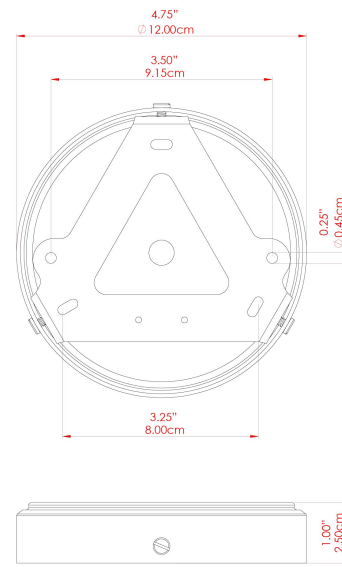

MATERIAL	Brass Glass
HEIGHT	34cm
WIDTH DIAMETER	25cm
LENGTH PROJECTION	n/a
WEIGHT	1.5 kg
LAMPHOLDER	E27
MAX WATTAGE	40W
VOLTAGE	220/240v
IP RATING	IP44
CLASS PROTECTION	Class II
SHADE	GL135
FLEX BAR CHAIN LENGTH	100cm
CABLE TYPE	MLOCA001 Brown Fabric Braided Outdoor Rubber Cable 2 Core Round

FIXING BRACKET: MLROSE39 | Antique Brass

MATERIAL	Brass Glass
HEIGHT	34cm
WIDTH DIAMETER	25cm
LENGTH PROJECTION	n/a
WEIGHT	1.5 kg
LAMPHOLDER	E27
MAX WATTAGE	40W
VOLTAGE	220/240v
IP RATING	IP44
CLASS PROTECTION	Class II
SHADE	GL135
FLEX BAR CHAIN LENGTH	100cm
CABLE TYPE	MLOCA002 Black Fabric Braided Outdoor Rubber Cable 2 Core Round

FIXING BRACKET: MLROSE39 | Antique Silver

MATERIAL	Brass Glass
HEIGHT	34cm
WIDTH DIAMETER	25cm
LENGTH PROJECTION	n/a
WEIGHT	1.5 kg
LAMPHOLDER	E27
MAX WATTAGE	40W
VOLTAGE	220/240v
IP RATING	IP44
CLASS PROTECTION	Class II
SHADE	GL135
FLEX BAR CHAIN LENGTH	100cm
CABLE TYPE	MLOCA002 Black Fabric Braided Outdoor Rubber Cable 2 Core Round

FIXING BRACKET: MLROSE39 | Matt Black

MATERIAL	Brass Glass
HEIGHT	34cm
WIDTH DIAMETER	25cm
LENGTH PROJECTION	n/a
WEIGHT	1.5 kg
LAMPHOLDER	E27
MAX WATTAGE	40W
VOLTAGE	220/240v
IP RATING	IP44
CLASS PROTECTION	Class II
SHADE	GL135
FLEX BAR CHAIN LENGTH	100cm
CABLE TYPE	MLOCA002 Black Fabric Braided Outdoor Rubber Cable 2 Core Round