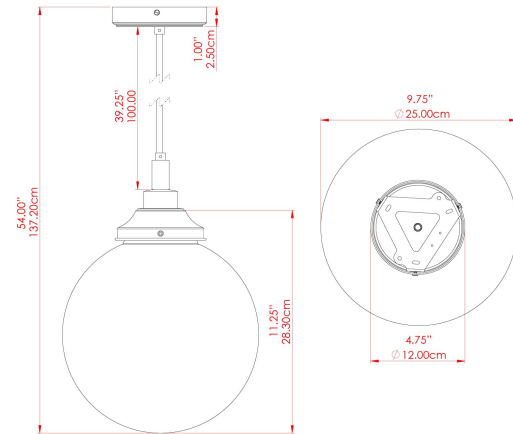

MATERIAL	Brass Glass
HEIGHT	34cm
WIDTH DIAMETER	25cm
LENGTH PROJECTION	n/a
WEIGHT	1.5 kg
LAMPHOLDER	E27
MAX WATTAGE	40W
VOLTAGE	220/240v
IP RATING	IP44
CLASS PROTECTION	Class II
SHADE	GL135
FLEX BAR CHAIN LENGTH	100cm
CABLE TYPE	MLOCA001 Brown Fabric Braided Outdoor Rubber Cable 2 Core Round

FIXING BRACKET: MLROSE39 | Antique Brass

MATERIAL	Brass Glass
HEIGHT	34cm
WIDTH DIAMETER	25cm
LENGTH PROJECTION	n/a
WEIGHT	1.5 kg
LAMPHOLDER	E27
MAX WATTAGE	40W
VOLTAGE	220/240v
IP RATING	IP44
CLASS PROTECTION	Class II
SHADE	GL135
FLEX BAR CHAIN LENGTH	100cm
CABLE TYPE	MLOCA002 Black Fabric Braided Outdoor Rubber Cable 2 Core Round

FIXING BRACKET: MLROSE39 | Antique Silver

MATERIAL	Brass Glass
HEIGHT	34cm
WIDTH DIAMETER	25cm
LENGTH PROJECTION	n/a
WEIGHT	1.5 kg
LAMPHOLDER	E27
MAX WATTAGE	40W
VOLTAGE	220/240v
IP RATING	IP44
CLASS PROTECTION	Class II
SHADE	GL135
FLEX BAR CHAIN LENGTH	100cm
CABLE TYPE	MLOCA002 Black Fabric Braided Outdoor Rubber Cable 2 Core Round

FIXING BRACKET: MLROSE39 | Matt Black

MATERIAL	Brass Glass
HEIGHT	34cm
WIDTH DIAMETER	25cm
LENGTH PROJECTION	n/a
WEIGHT	1.5 kg
LAMPHOLDER	E27
MAX WATTAGE	40W
VOLTAGE	220/240v
IP RATING	IP44
CLASS PROTECTION	Class II
SHADE	GL135
FLEX BAR CHAIN LENGTH	100cm
CABLE TYPE	MLOCA002 Black Fabric Braided Outdoor Rubber Cable 2 Core Round