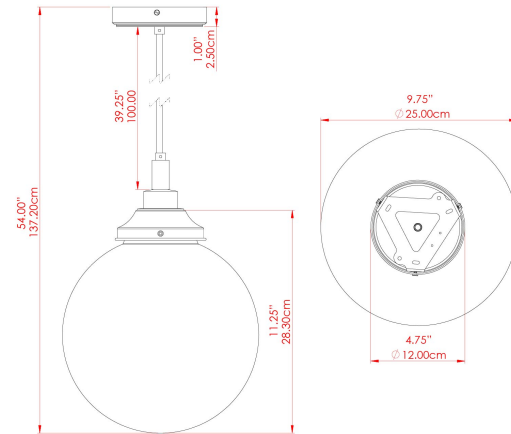

MATERIAL	Brass Glass
HEIGHT	34cm
WIDTH DIAMETER	25cm
LENGTH PROJECTION	n/a
WEIGHT	1.5 kg
LAMPHOLDER	E27
MAX WATTAGE	40W
VOLTAGE	220/240v
IP RATING	IP44
CLASS PROTECTION	Class II
SHADE	GL135
FLEX BAR CHAIN LENGTH	100cm
CABLE TYPE	MLOCA001 Brown Fabric Braided Outdoor Rubber Cable 2 Core Round

FIXING BRACKET: MLROSE39 | Antique Brass

MATERIAL	Brass Glass
HEIGHT	34cm
WIDTH DIAMETER	25cm
LENGTH PROJECTION	n/a
WEIGHT	1.5 kg
LAMPHOLDER	E27
MAX WATTAGE	40W
VOLTAGE	220/240v
IP RATING	IP44
CLASS PROTECTION	Class II
SHADE	GL135
FLEX BAR CHAIN LENGTH	100cm
CABLE TYPE	MLOCA002 Black Fabric Braided Outdoor Rubber Cable 2 Core Round

FIXING BRACKET: MLROSE39 | Antique Silver

MATERIAL	Brass Glass
HEIGHT	34cm
WIDTH DIAMETER	25cm
LENGTH PROJECTION	n/a
WEIGHT	1.5 kg
LAMPHOLDER	E27
MAX WATTAGE	40W
VOLTAGE	220/240v
IP RATING	IP44
CLASS PROTECTION	Class II
SHADE	GL135
FLEX BAR CHAIN LENGTH	100cm
CABLE TYPE	MLOCA002 Black Fabric Braided Outdoor Rubber Cable 2 Core Round

FIXING BRACKET: MLROSE39 | Matt Black

MATERIAL	Brass Glass
HEIGHT	34cm
WIDTH DIAMETER	25cm
LENGTH PROJECTION	n/a
WEIGHT	1.5 kg
LAMPHOLDER	E27
MAX WATTAGE	40W
VOLTAGE	220/240v
IP RATING	IP44
CLASS PROTECTION	Class II
SHADE	GL135
FLEX BAR CHAIN LENGTH	100cm
CABLE TYPE	MLOCA002 Black Fabric Braided Outdoor Rubber Cable 2 Core Round