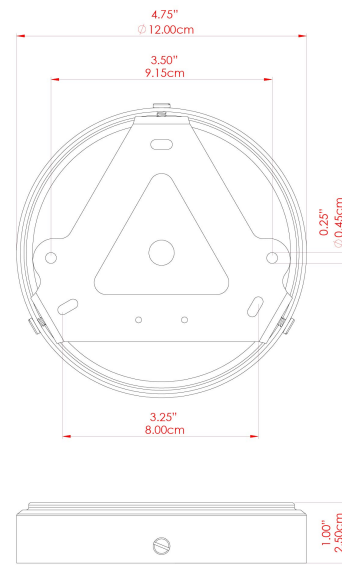

FIXING BRACKET: MLROSE39 | Satin Brass