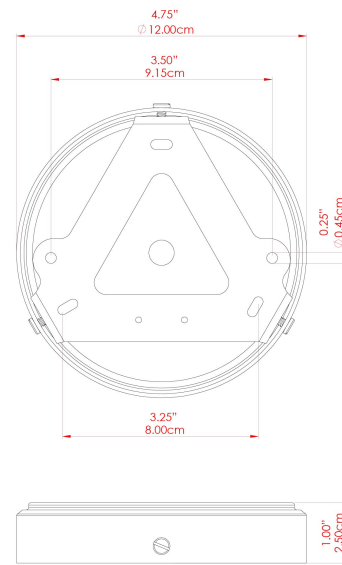

MATERIAL	Brass Glass
HEIGHT	34cm
WIDTH DIAMETER	25cm
LENGTH PROJECTION	n/a
WEIGHT	1.5 kg
LAMPHOLDER	E27
MAX WATTAGE	40W
VOLTAGE	220/240v
IP RATING	IP44
CLASS PROTECTION	Class II
SHADE	GL135
FLEX BAR CHAIN LENGTH	100cm
CABLE TYPE	MLOCA001 Brown Fabric Braided Outdoor Rubber Cable 2 Core Round

FIXING BRACKET: MLROSE39 | Antique Brass

MATERIAL	Brass Glass
HEIGHT	34cm
WIDTH DIAMETER	25cm
LENGTH PROJECTION	n/a
WEIGHT	1.5 kg
LAMPHOLDER	E27
MAX WATTAGE	40W
VOLTAGE	220/240v
IP RATING	IP44
CLASS PROTECTION	Class II
SHADE	GL135
FLEX BAR CHAIN LENGTH	100cm
CABLE TYPE	MLOCA002 Black Fabric Braided Outdoor Rubber Cable 2 Core Round

FIXING BRACKET: MLROSE39 | Antique Silver

MATERIAL	Brass Glass
HEIGHT	34cm
WIDTH DIAMETER	25cm
LENGTH PROJECTION	n/a
WEIGHT	1.5 kg
LAMPHOLDER	E27
MAX WATTAGE	40W
VOLTAGE	220/240v
IP RATING	IP44
CLASS PROTECTION	Class II
SHADE	GL135
FLEX BAR CHAIN LENGTH	100cm
CABLE TYPE	MLOCA002 Black Fabric Braided Outdoor Rubber Cable 2 Core Round

FIXING BRACKET: MLROSE39 | Matt Black

MATERIAL	Brass Glass
HEIGHT	34cm
WIDTH DIAMETER	25cm
LENGTH PROJECTION	n/a
WEIGHT	1.5 kg
LAMPHOLDER	E27
MAX WATTAGE	40W
VOLTAGE	220/240v
IP RATING	IP44
CLASS PROTECTION	Class II
SHADE	GL135
FLEX BAR CHAIN LENGTH	100cm
CABLE TYPE	MLOCA002 Black Fabric Braided Outdoor Rubber Cable 2 Core Round