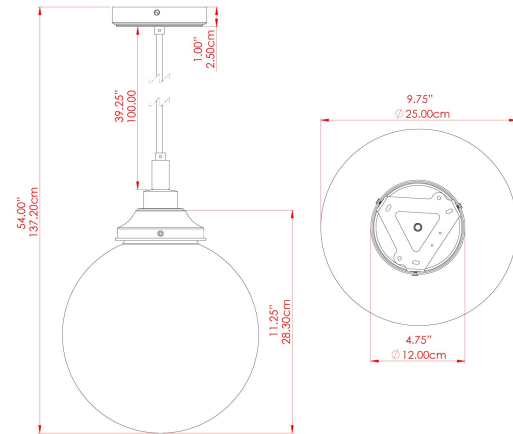

MATERIAL	Brass Glass
HEIGHT	34cm
WIDTH DIAMETER	25cm
LENGTH PROJECTION	n/a
WEIGHT	1.5 kg
LAMPHOLDER	E27
MAX WATTAGE	40W
VOLTAGE	220/240v
IP RATING	IP44
CLASS PROTECTION	Class II
SHADE	GL135
FLEX BAR CHAIN LENGTH	100cm
CABLE TYPE	MLOCA001 Brown Fabric Braided Outdoor Rubber Cable 2 Core Round

FIXING BRACKET: MLROSE39 | Antique Silver

MATERIAL	Brass Glass
HEIGHT	34cm
WIDTH DIAMETER	25cm
LENGTH PROJECTION	n/a
WEIGHT	1.5 kg
LAMPHOLDER	E27
MAX WATTAGE	40W
VOLTAGE	220/240v
IP RATING	IP44
CLASS PROTECTION	Class II
SHADE	GL135
FLEX BAR CHAIN LENGTH	100cm
CABLE TYPE	MLOCA002 Black Fabric Braided Outdoor Rubber Cable 2 Core Round

FIXING BRACKET: MLROSE39 | Matt Black

MATERIAL	Brass Glass
HEIGHT	34cm
WIDTH DIAMETER	25cm
LENGTH PROJECTION	n/a
WEIGHT	1.5 kg
LAMPHOLDER	E27
MAX WATTAGE	40W
VOLTAGE	220/240v
IP RATING	IP44
CLASS PROTECTION	Class II
SHADE	GL135
FLEX BAR CHAIN LENGTH	100cm
CABLE TYPE	MLOCA002 Black Fabric Braided Outdoor Rubber Cable 2 Core Round

FIXING BRACKET: MLROSE39 | Natural Brass

MATERIAL	Brass Glass
HEIGHT	34cm
WIDTH DIAMETER	25cm
LENGTH PROJECTION	n/a
WEIGHT	1.5 kg
LAMPHOLDER	E27
MAX WATTAGE	40W
VOLTAGE	220/240v
IP RATING	IP44
CLASS PROTECTION	Class II
SHADE	GL135
FLEX BAR CHAIN LENGTH	100cm
CABLE TYPE	MLOCA002 Black Fabric Braided Outdoor Rubber Cable 2 Core Round