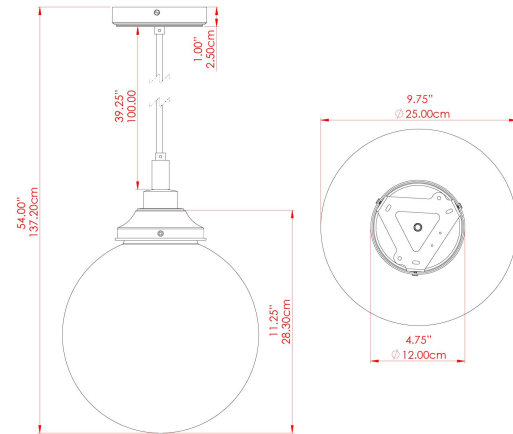

MATERIAL	Brass Glass
HEIGHT	34cm
WIDTH DIAMETER	25cm
LENGTH PROJECTION	n/a
WEIGHT	1.5 kg
LAMPHOLDER	E27
MAX WATTAGE	40W
VOLTAGE	220/240v
IP RATING	IP44
CLASS PROTECTION	Class II
SHADE	GL135
FLEX BAR CHAIN LENGTH	100cm
CABLE TYPE	MLOCA001 Brown Fabric Braided Outdoor Rubber Cable 2 Core Round

FIXING BRACKET: MLROSE39 | Matt Black

MATERIAL	Brass Glass
HEIGHT	34cm
WIDTH DIAMETER	25cm
LENGTH PROJECTION	n/a
WEIGHT	1.5 kg
LAMPHOLDER	E27
MAX WATTAGE	40W
VOLTAGE	220/240v
IP RATING	IP44
CLASS PROTECTION	Class II
SHADE	GL135
FLEX BAR CHAIN LENGTH	100cm
CABLE TYPE	MLOCA002 Black Fabric Braided Outdoor Rubber Cable 2 Core Round

FIXING BRACKET: MLROSE39 | Natural Brass

MATERIAL	Brass Glass
HEIGHT	34cm
WIDTH DIAMETER	25cm
LENGTH PROJECTION	n/a
WEIGHT	1.5 kg
LAMPHOLDER	E27
MAX WATTAGE	40W
VOLTAGE	220/240v
IP RATING	IP44
CLASS PROTECTION	Class II
SHADE	GL135
FLEX BAR CHAIN LENGTH	100cm
CABLE TYPE	MLOCA002 Black Fabric Braided Outdoor Rubber Cable 2 Core Round

FIXING BRACKET: MLROSE39 | Polished Brass

MATERIAL	Brass Glass
HEIGHT	34cm
WIDTH DIAMETER	25cm
LENGTH PROJECTION	n/a
WEIGHT	1.5 kg
LAMPHOLDER	E27
MAX WATTAGE	40W
VOLTAGE	220/240v
IP RATING	IP44
CLASS PROTECTION	Class II
SHADE	GL135
FLEX BAR CHAIN LENGTH	100cm
CABLE TYPE	MLOCA002 Black Fabric Braided Outdoor Rubber Cable 2 Core Round