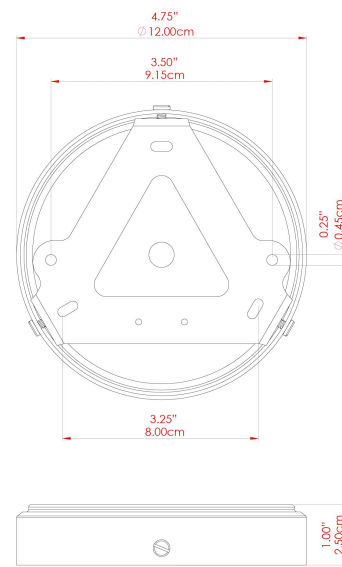

FIXING BRACKET: MLROSE39 | Antique Brass

WWW.MULLANLIGHTING.COM

Product Notes:

1) Bulbs not included. 2) Dimensions do not include bulbs. 3) All products are individually made-to-order and therefore may differ slightly within manufacturing tolerances. 4) Cable / chain can be shortened during installation. Longer cable / chain lengths available on request. 5) Additional colour finishes may be available on request. 6) Refer to our website for a full list of terms and conditions.