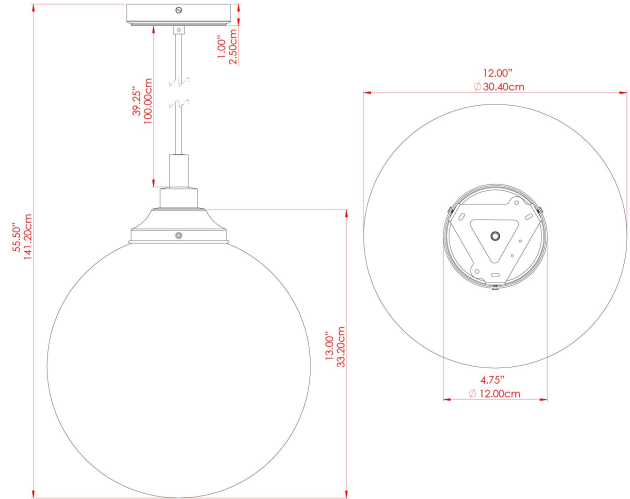

MATERIAL	Brass   Glass
HEIGHT	39cm
WIDTH   DIAMETER	30cm
LENGTH   PROJECTION	n/a
WEIGHT	1.9 kg
LAMPHOLDER	E27
MAX WATTAGE	40W
VOLTAGE	220/240v
IP RATING	IP44
CLASS PROTECTION	Class II
SHADE	GL136
FLEX   BAR   CHAIN LENGTH	100cm
CABLE TYPE	MLOCA001   Brown Fabric Braided Outdoor Rubber Cable   2 Core Round

**FIXING BRACKET: MLROSE39 | Natural Brass**

MATERIAL	Brass   Glass
HEIGHT	39cm
WIDTH   DIAMETER	30cm
LENGTH   PROJECTION	n/a
WEIGHT	1.9 kg
LAMPHOLDER	E27
MAX WATTAGE	40W
VOLTAGE	220/240v
IP RATING	IP44
CLASS PROTECTION	Class II
SHADE	GL136
FLEX   BAR   CHAIN LENGTH	100cm
CABLE TYPE	MLOCA002   Black Fabric Braided Outdoor Rubber Cable   2 Core Round

### FIXING BRACKET: MLROSE39 | Polished Brass

MATERIAL	Brass   Glass
HEIGHT	39cm
WIDTH   DIAMETER	30cm
LENGTH   PROJECTION	n/a
WEIGHT	1.9 kg
LAMPHOLDER	E27
MAX WATTAGE	40W
VOLTAGE	220/240v
IP RATING	IP44
CLASS PROTECTION	Class II
SHADE	GL136
FLEX   BAR   CHAIN LENGTH	100cm
CABLE TYPE	MLOCA002   Black Fabric Braided Outdoor Rubber Cable   2 Core Round

FIXING BRACKET: MLROSE39 | Satin Brass

MATERIAL	Brass   Glass
HEIGHT	39cm
WIDTH   DIAMETER	30cm
LENGTH   PROJECTION	n/a
WEIGHT	1.9 kg
LAMPHOLDER	E27
MAX WATTAGE	40W
VOLTAGE	220/240v
IP RATING	IP44
CLASS PROTECTION	Class II
SHADE	GL136
FLEX   BAR   CHAIN LENGTH	100cm
CABLE TYPE	MLOCA002   Black Fabric Braided Outdoor Rubber Cable   2 Core Round