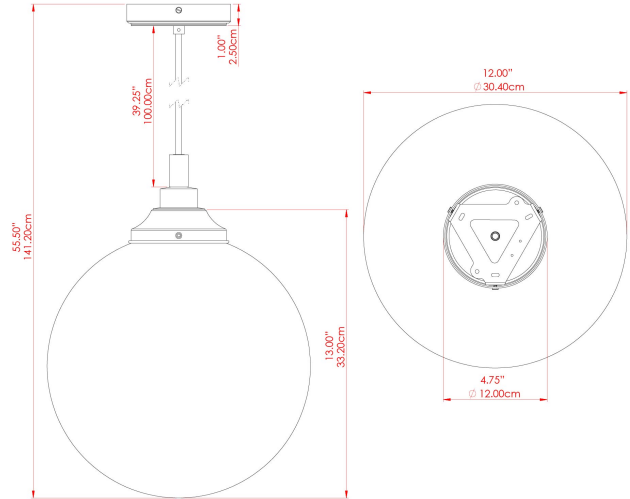

MATERIAL	Brass | Glass
HEIGHT	39cm
WIDTH | DIAMETER	30cm
LENGTH | PROJECTION	n/a
WEIGHT	1.9 kg
LAMPHOLDER	E27
MAX WATTAGE	40W
VOLTAGE	220/240v
IP RATING	IP44
CLASS PROTECTION	Class II
SHADE	GL136
FLEX | BAR | CHAIN LENGTH	100cm
CABLE TYPE	MLOCA002 | Black Fabric Braided Outdoor Rubber Cable | 2 Core Round

FIXING BRACKET: MLROSE39 | Antique Silver