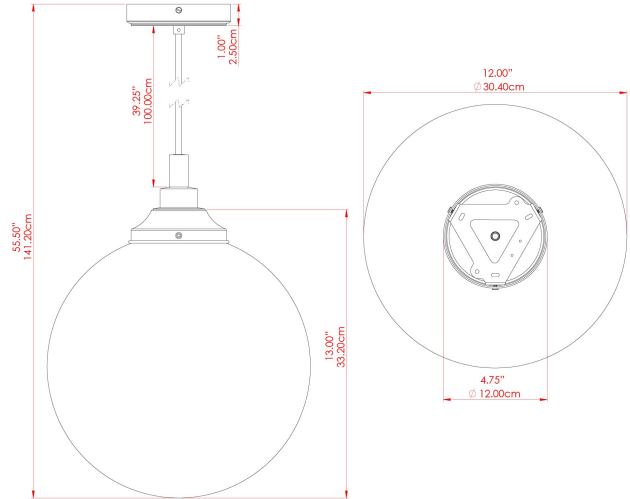

MATERIAL	Brass | Glass
HEIGHT	39cm
WIDTH | DIAMETER	30cm
LENGTH | PROJECTION	n/a
WEIGHT	1.9 kg
LAMPHOLDER	E27
MAX WATTAGE	40W
VOLTAGE	220/240v
IP RATING	IP44
CLASS PROTECTION	Class II
SHADE	GL136
FLEX | BAR | CHAIN LENGTH	100cm
CABLE TYPE	MLOCA002 | Black Fabric Braided Outdoor Rubber Cable | 2 Core Round

FIXING BRACKET: MLROSE39 | Satin Brass