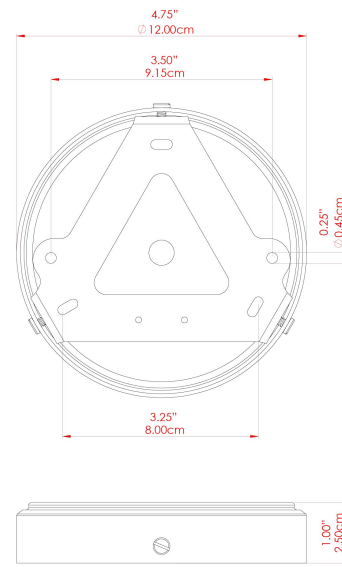

FIXING BRACKET: MLROSE39 | Antique Silver