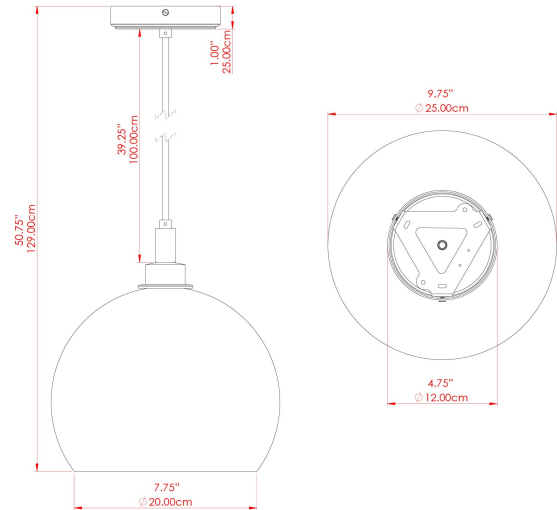

MATERIAL	Brass | Glass
HEIGHT	28cm
WIDTH | DIAMETER	25cm
LENGTH | PROJECTION	n/a
WEIGHT	1.5 kg
LAMPHOLDER	E27
MAX WATTAGE	6.5W
VOLTAGE	220/240v
IP RATING	IP65
CLASS PROTECTION	Class II
SHADE	GL132 | GLWP01
FLEX | BAR | CHAIN LENGTH	100cm
CABLE TYPE	MLOCA002 | Black Fabric Braided Outdoor Rubber Cable | 2 Core Round

FIXING BRACKET: MLROSE39 | Natural Brass