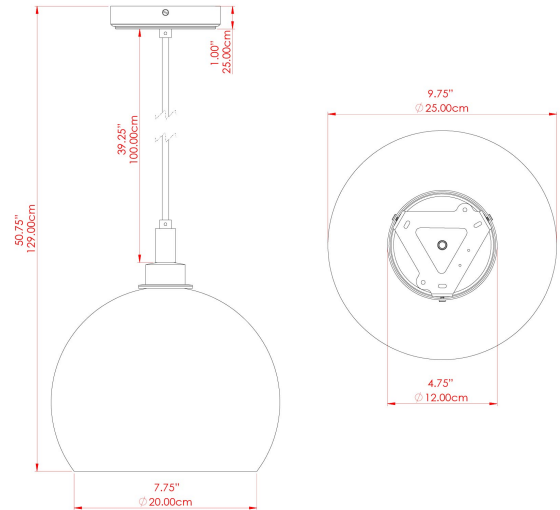

MATERIAL	Brass   Glass
HEIGHT	28cm
WIDTH   DIAMETER	25cm
LENGTH   PROJECTION	n/a
WEIGHT	1.5 kg
LAMPHOLDER	E27
MAX WATTAGE	6.5W
VOLTAGE	220/240v
IP RATING	IP65
CLASS PROTECTION	Class II
SHADE	GL132   GLWP01
FLEX   BAR   CHAIN LENGTH	100cm
CABLE TYPE	MLOCA001   Brown Fabric Braided Outdoor Rubber Cable   2 Core Round

MATERIAL	Brass   Glass
HEIGHT	28cm
WIDTH   DIAMETER	25cm
LENGTH   PROJECTION	n/a
WEIGHT	1.5 kg
LAMPHOLDER	E27
MAX WATTAGE	6.5W
VOLTAGE	220/240v
IP RATING	IP65
CLASS PROTECTION	Class II
SHADE	GL132   GLWP02
FLEX   BAR   CHAIN LENGTH	100cm
CABLE TYPE	MLOCA001   Brown Fabric Braided Outdoor Rubber Cable   2 Core Round

MATERIAL	Brass   Glass
HEIGHT	28cm
WIDTH   DIAMETER	25cm
LENGTH   PROJECTION	n/a
WEIGHT	1.5 kg
LAMPHOLDER	E27
MAX WATTAGE	6.5W
VOLTAGE	220/240v
IP RATING	IP65
CLASS PROTECTION	Class II
SHADE	GL132   GLWP01
FLEX   BAR   CHAIN LENGTH	100cm
CABLE TYPE	MLOCA002   Black Fabric Braided Outdoor Rubber Cable   2 Core Round

### FIXING BRACKET: MLROSE39 | Polished Chrome

MATERIAL	Brass   Glass
HEIGHT	28cm
WIDTH   DIAMETER	25cm
LENGTH   PROJECTION	n/a
WEIGHT	1.5 kg
LAMPHOLDER	E27
MAX WATTAGE	6.5W
VOLTAGE	220/240v
IP RATING	IP65
CLASS PROTECTION	Class II
SHADE	GL132   GLWP02
FLEX   BAR   CHAIN LENGTH	100cm
CABLE TYPE	MLOCA002   Black Fabric Braided Outdoor Rubber Cable   2 Core Round