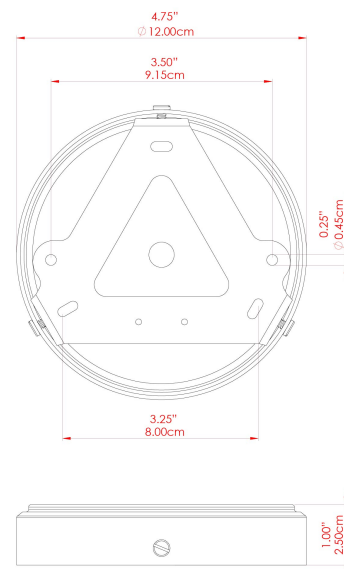

FIXING BRACKET: MLROSE39 | Antique Brass

WWW.MULLANLIGHTING.COM

Product Notes:

1) Bulbs not included. 2) Dimensions do not include bulbs. 3) All products are individually made-to-order and therefore may differ slightly within manufacturing tolerances. 4) Cable / chain can be shortened during installation. Longer cable / chain lengths available on request. 5) Additional colour finishes may be available on request. 6) Refer to our website for a full list of terms and conditions.