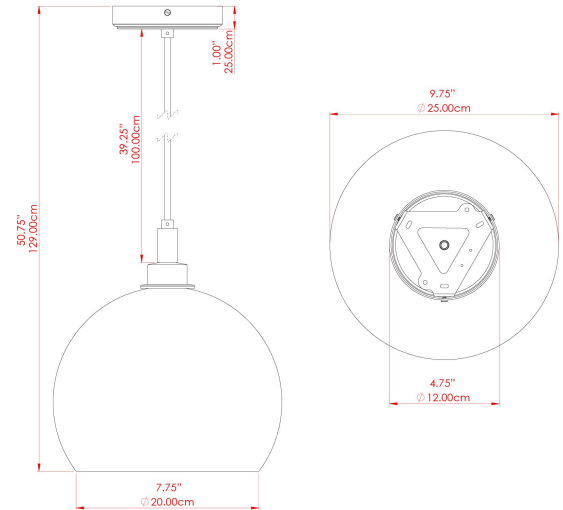

MATERIAL	Brass   Glass
HEIGHT	28cm
WIDTH   DIAMETER	25cm
LENGTH   PROJECTION	n/a
WEIGHT	1.5 kg
LAMPHOLDER	E27
MAX WATTAGE	6.5W
VOLTAGE	220/240v
IP RATING	IP65
CLASS PROTECTION	Class II
SHADE	GL132   GLWP01
FLEX   BAR   CHAIN LENGTH	100cm
CABLE TYPE	MLOCA001   Brown Fabric Braided Outdoor Rubber Cable   2 Core Round

MATERIAL	Brass   Glass
HEIGHT	28cm
WIDTH   DIAMETER	25cm
LENGTH   PROJECTION	n/a
WEIGHT	1.5 kg
LAMPHOLDER	E27
MAX WATTAGE	6.5W
VOLTAGE	220/240v
IP RATING	IP65
CLASS PROTECTION	Class II
SHADE	GL132   GLWP02
FLEX   BAR   CHAIN LENGTH	100cm
CABLE TYPE	MLOCA001   Brown Fabric Braided Outdoor Rubber Cable   2 Core Round

MATERIAL	Brass   Glass
HEIGHT	28cm
WIDTH   DIAMETER	25cm
LENGTH   PROJECTION	n/a
WEIGHT	1.5 kg
LAMPHOLDER	E27
MAX WATTAGE	6.5W
VOLTAGE	220/240v
IP RATING	IP65
CLASS PROTECTION	Class II
SHADE	GL132   GLWP01
FLEX   BAR   CHAIN LENGTH	100cm
CABLE TYPE	MLOCA002   Black Fabric Braided Outdoor Rubber Cable   2 Core Round

FIXING BRACKET: MLROSE39 | Antique Silver

MATERIAL	Brass   Glass
HEIGHT	28cm
WIDTH   DIAMETER	25cm
LENGTH   PROJECTION	n/a
WEIGHT	1.5 kg
LAMPHOLDER	E27
MAX WATTAGE	6.5W
VOLTAGE	220/240v
IP RATING	IP65
CLASS PROTECTION	Class II
SHADE	GL132   GLWP02
FLEX   BAR   CHAIN LENGTH	100cm
CABLE TYPE	MLOCA002   Black Fabric Braided Outdoor Rubber Cable   2 Core Round