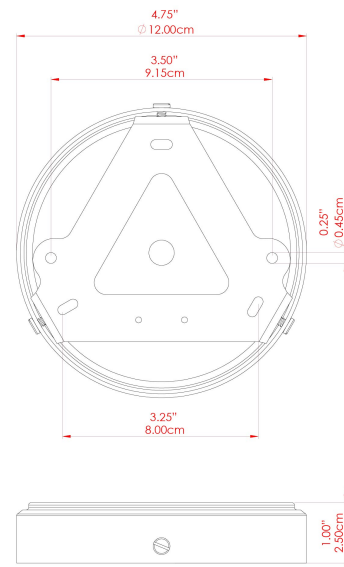

FIXING BRACKET: MLROSE39 | Antique Brass

WWW.MULLANLIGHTING.COM

Product Notes:

1) Bulbs not included. 2) Dimensions do not include bulbs. 3) All products are individually made-to-order and therefore may differ slightly within manufacturing tolerances. 4) Cable / chain can be shortened during installation. Longer cable / chain lengths available on request. 5) Additional colour finishes may be available on request. 6) Refer to our website for a full list of terms and conditions.