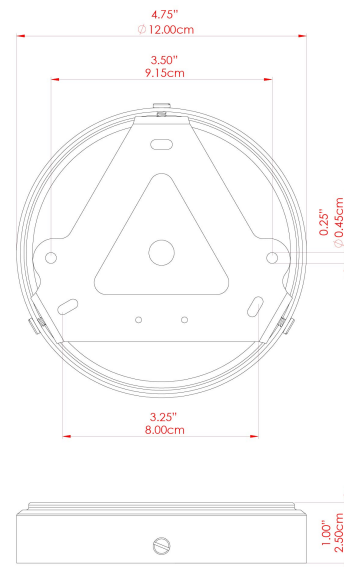

FIXING BRACKET: MLROSE39 | Polished Chrome

WWW.MULLANLIGHTING.COM

Product Notes:

1) Bulbs not included. 2) Dimensions do not include bulbs. 3) All products are individually made-to-order and therefore may differ slightly within manufacturing tolerances. 4) Cable / chain can be shortened during installation. Longer cable / chain lengths available on request. 5) Additional colour finishes may be available on request. 6) Refer to our website for a full list of terms and conditions.