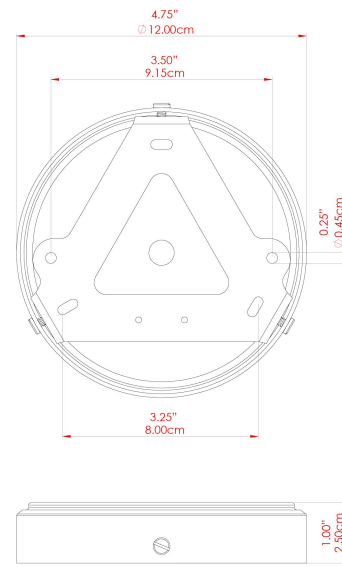

FIXING BRACKET: MLROSE39 | Polished Chrome