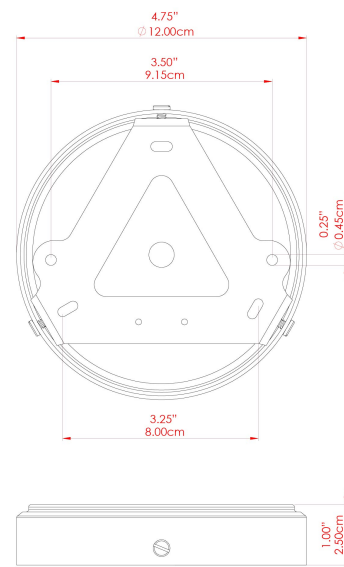

FIXING BRACKET: MLROSE39 | Polished Brass

WWW.MULLANLIGHTING.COM

Product Notes:

1) Bulbs not included. 2) Dimensions do not include bulbs. 3) All products are individually made-to-order and therefore may differ slightly within manufacturing tolerances. 4) Cable / chain can be shortened during installation. Longer cable / chain lengths available on request. 5) Additional colour finishes may be available on request. 6) Refer to our website for a full list of terms and conditions.