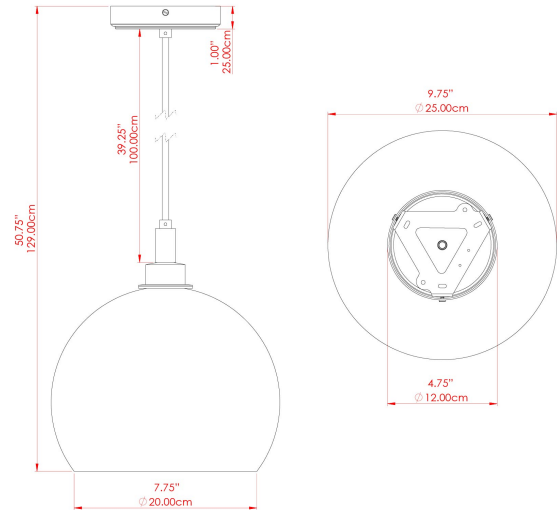

MATERIAL	Brass   Glass
HEIGHT	28cm
WIDTH   DIAMETER	25cm
LENGTH   PROJECTION	n/a
WEIGHT	1.5 kg
LAMPHOLDER	E27
MAX WATTAGE	6.5W
VOLTAGE	220/240v
IP RATING	IP65
CLASS PROTECTION	Class II
SHADE	GL132   GLWP01
FLEX   BAR   CHAIN LENGTH	100cm
CABLE TYPE	MLOCA001   Brown Fabric Braided Outdoor Rubber Cable   2 Core Round

MATERIAL	Brass   Glass
HEIGHT	28cm
WIDTH   DIAMETER	25cm
LENGTH   PROJECTION	n/a
WEIGHT	1.5 kg
LAMPHOLDER	E27
MAX WATTAGE	6.5W
VOLTAGE	220/240v
IP RATING	IP65
CLASS PROTECTION	Class II
SHADE	GL132   GLWP02
FLEX   BAR   CHAIN LENGTH	100cm
CABLE TYPE	MLOCA001   Brown Fabric Braided Outdoor Rubber Cable   2 Core Round

MATERIAL	Brass   Glass
HEIGHT	28cm
WIDTH   DIAMETER	25cm
LENGTH   PROJECTION	n/a
WEIGHT	1.5 kg
LAMPHOLDER	E27
MAX WATTAGE	6.5W
VOLTAGE	220/240v
IP RATING	IP65
CLASS PROTECTION	Class II
SHADE	GL132   GLWP01
FLEX   BAR   CHAIN LENGTH	100cm
CABLE TYPE	MLOCA002   Black Fabric Braided Outdoor Rubber Cable   2 Core Round

FIXING BRACKET: MLROSE39 | Antique Silver

MATERIAL	Brass   Glass
HEIGHT	28cm
WIDTH   DIAMETER	25cm
LENGTH   PROJECTION	n/a
WEIGHT	1.5 kg
LAMPHOLDER	E27
MAX WATTAGE	6.5W
VOLTAGE	220/240v
IP RATING	IP65
CLASS PROTECTION	Class II
SHADE	GL132   GLWP02
FLEX   BAR   CHAIN LENGTH	100cm
CABLE TYPE	MLOCA002   Black Fabric Braided Outdoor Rubber Cable   2 Core Round