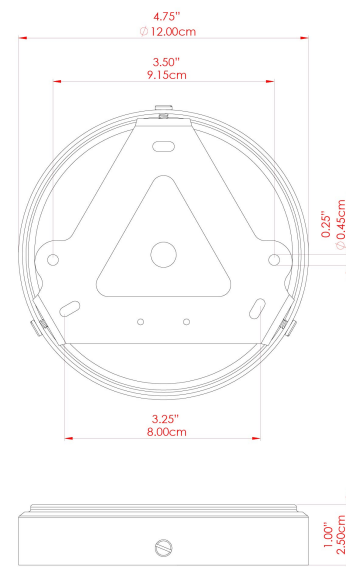

FIXING BRACKET: MLROSE39 | Matt Black

WWW.MULLANLIGHTING.COM

Product Notes:

1) Bulbs not included. 2) Dimensions do not include bulbs. 3) All products are individually made-to-order and therefore may differ slightly within manufacturing tolerances. 4) Cable / chain can be shortened during installation. Longer cable / chain lengths available on request. 5) Additional colour finishes may be available on request. 6) Refer to our website for a full list of terms and conditions.