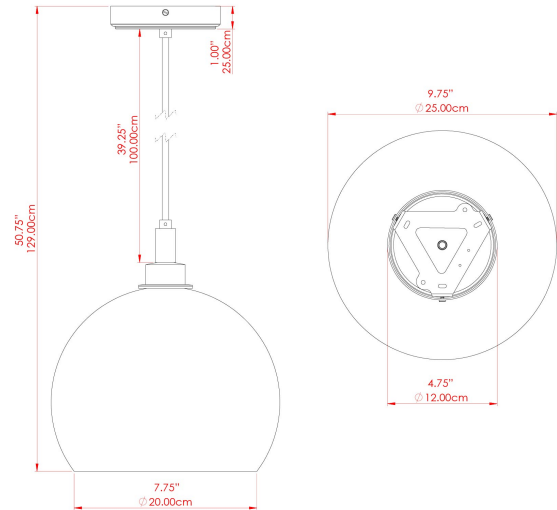

MATERIAL	Brass | Glass
HEIGHT	28cm
WIDTH | DIAMETER	25cm
LENGTH | PROJECTION	n/a
WEIGHT	1.5 kg
LAMPHOLDER	E27
MAX WATTAGE	6.5W
VOLTAGE	220/240v
IP RATING	IP65
CLASS PROTECTION	Class II
SHADE	GL132 | GLWP02
FLEX | BAR | CHAIN LENGTH	100cm
CABLE TYPE	MLOCA002 | Black Fabric Braided Outdoor Rubber Cable | 2 Core Round