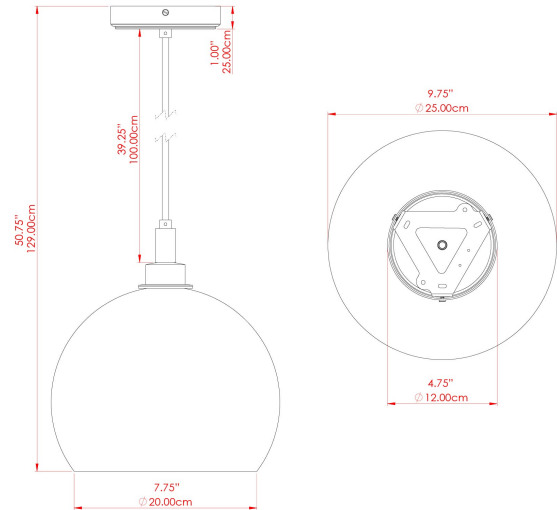

MATERIAL	Brass   Glass
HEIGHT	28cm
WIDTH   DIAMETER	25cm
LENGTH   PROJECTION	n/a
WEIGHT	1.5 kg
LAMPHOLDER	E27
MAX WATTAGE	6.5W
VOLTAGE	220/240v
IP RATING	IP65
CLASS PROTECTION	Class II
SHADE	GL132   GLWP01
FLEX   BAR   CHAIN LENGTH	100cm
CABLE TYPE	MLOCA001   Brown Fabric Braided Outdoor Rubber Cable   2 Core Round

MATERIAL	Brass   Glass
HEIGHT	28cm
WIDTH   DIAMETER	25cm
LENGTH   PROJECTION	n/a
WEIGHT	1.5 kg
LAMPHOLDER	E27
MAX WATTAGE	6.5W
VOLTAGE	220/240v
IP RATING	IP65
CLASS PROTECTION	Class II
SHADE	GL132   GLWP02
FLEX   BAR   CHAIN LENGTH	100cm
CABLE TYPE	MLOCA001   Brown Fabric Braided Outdoor Rubber Cable   2 Core Round

### FIXING BRACKET: MLROSE39 | Polished Chrome

MATERIAL	Brass   Glass
HEIGHT	28cm
WIDTH   DIAMETER	25cm
LENGTH   PROJECTION	n/a
WEIGHT	1.5 kg
LAMPHOLDER	E27
MAX WATTAGE	6.5W
VOLTAGE	220/240v
IP RATING	IP65
CLASS PROTECTION	Class II
SHADE	GL132   GLWP02
FLEX   BAR   CHAIN LENGTH	100cm
CABLE TYPE	MLOCA002   Black Fabric Braided Outdoor Rubber Cable   2 Core Round

MATERIAL	Brass   Glass
HEIGHT	28cm
WIDTH   DIAMETER	25cm
LENGTH   PROJECTION	n/a
WEIGHT	1.5 kg
LAMPHOLDER	E27
MAX WATTAGE	6.5W
VOLTAGE	220/240v
IP RATING	IP65
CLASS PROTECTION	Class II
SHADE	GL132   GLWP01
FLEX   BAR   CHAIN LENGTH	100cm
CABLE TYPE	MLOCA002   Black Fabric Braided Outdoor Rubber Cable   2 Core Round