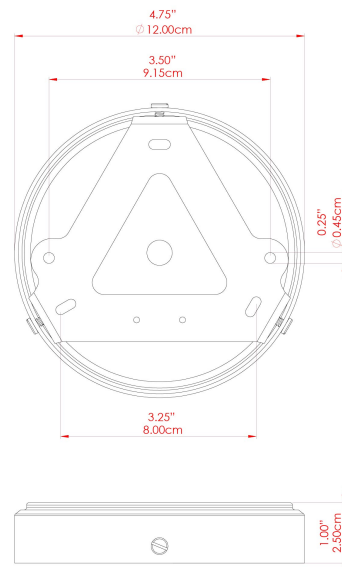

FIXING BRACKET: MLROSE39 | Satin Brass

WWW.MULLANLIGHTING.COM

Product Notes:

1) Bulbs not included. 2) Dimensions do not include bulbs. 3) All products are individually made-to-order and therefore may differ slightly within manufacturing tolerances. 4) Cable / chain can be shortened during installation. Longer cable / chain lengths available on request. 5) Additional colour finishes may be available on request. 6) Refer to our website for a full list of terms and conditions.