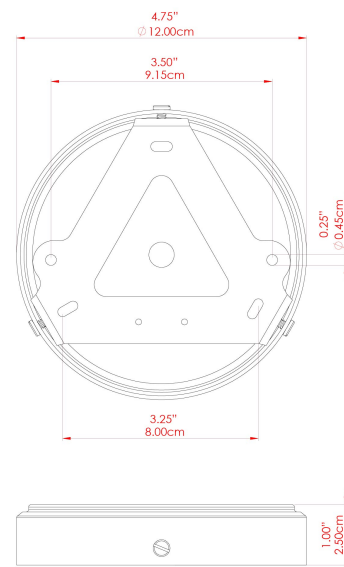

MATERIAL Brass | Glass

HEIGHT 28cm

WIDTH | DIAMETER 25cm

LENGTH | PROJECTION n/a

WEIGHT 1.5 kg

LAMPHOLDER E27

MAX WATTAGE 6.5W

VOLTAGE 220/240v

IP RATING IP65

CLASS PROTECTION Class II

SHADE GL132 | GLWP02

FLEX | BAR | CHAIN LENGTH 100cm

CABLE TYPE MLOCA002 | Black Fabric Braided Outdoor Rubber Cable | 2 Core Round

FIXING BRACKET: MLROSE39 | Natural Brass