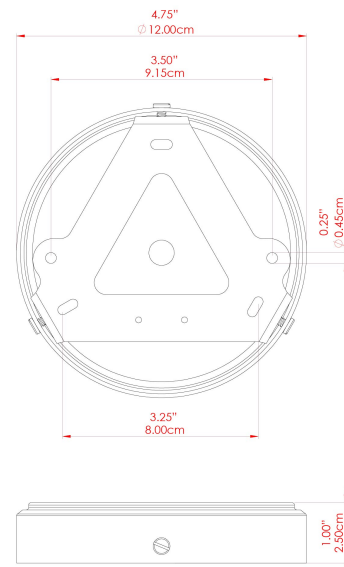

FIXING BRACKET: MLROSE39 | Matt Black

WWW.MULLANLIGHTING.COM

Product Notes:

1) Bulbs not included. 2) Dimensions do not include bulbs. 3) All products are individually made-to-order and therefore may differ slightly within manufacturing tolerances. 4) Cable / chain can be shortened during installation. Longer cable / chain lengths available on request. 5) Additional colour finishes may be available on request. 6) Refer to our website for a full list of terms and conditions.