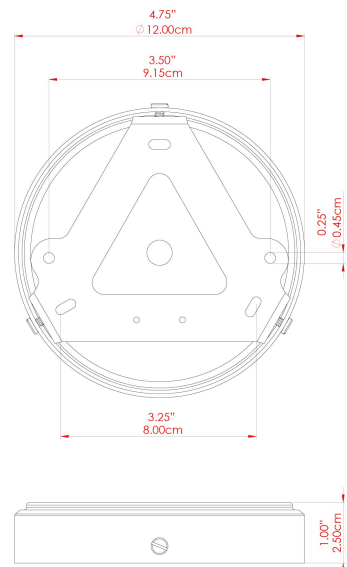

FIXING BRACKET: MLROSE39 | Satin Brass