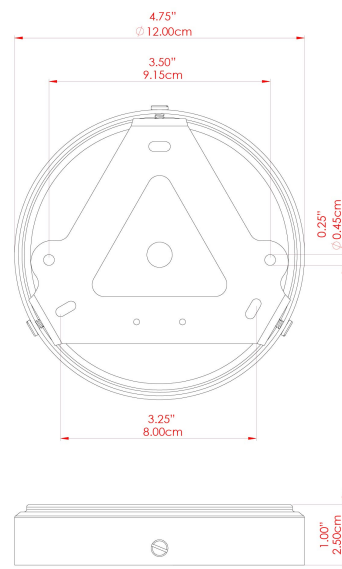

FIXING BRACKET: MLROSE39 | White