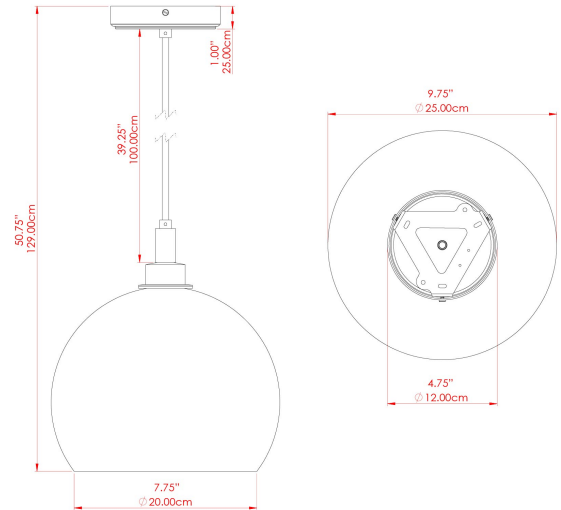

MATERIAL	Brass | Glass
HEIGHT	28cm
WIDTH | DIAMETER	25cm
LENGTH | PROJECTION	n/a
WEIGHT	1.5 kg
LAMPHOLDER	E27
MAX WATTAGE	6.5W
VOLTAGE	220/240v
IP RATING	IP65
CLASS PROTECTION	Class II
SHADE	GL132 | GLWP02
FLEX | BAR | CHAIN LENGTH	100cm
CABLE TYPE	MLOCA002 | Black Fabric Braided Outdoor Rubber Cable | 2 Core Round

FIXING BRACKET: MLROSE39 | Satin Brass