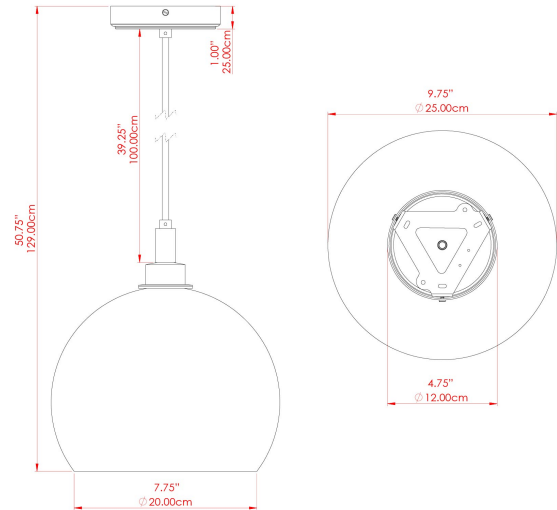

MATERIAL	Brass   Glass
HEIGHT	28cm
WIDTH   DIAMETER	25cm
LENGTH   PROJECTION	n/a
WEIGHT	1.5 kg
LAMPHOLDER	E27
MAX WATTAGE	6.5W
VOLTAGE	220/240v
IP RATING	IP65
CLASS PROTECTION	Class II
SHADE	GL132   GLWP01
FLEX   BAR   CHAIN LENGTH	100cm
CABLE TYPE	MLOCA001   Brown Fabric Braided Outdoor Rubber Cable   2 Core Round

MATERIAL	Brass   Glass
HEIGHT	28cm
WIDTH   DIAMETER	25cm
LENGTH   PROJECTION	n/a
WEIGHT	1.5 kg
LAMPHOLDER	E27
MAX WATTAGE	6.5W
VOLTAGE	220/240v
IP RATING	IP65
CLASS PROTECTION	Class II
SHADE	GL132   GLWP02
FLEX   BAR   CHAIN LENGTH	100cm
CABLE TYPE	MLOCA001   Brown Fabric Braided Outdoor Rubber Cable   2 Core Round

### FIXING BRACKET: MLROSE39 | Satin Brass

MATERIAL	Brass   Glass
HEIGHT	28cm
WIDTH   DIAMETER	25cm
LENGTH   PROJECTION	n/a
WEIGHT	1.5 kg
LAMPHOLDER	E27
MAX WATTAGE	6.5W
VOLTAGE	220/240v
IP RATING	IP65
CLASS PROTECTION	Class II
SHADE	GL132   GLWP01
FLEX   BAR   CHAIN LENGTH	100cm
CABLE TYPE	MLOCA002   Black Fabric Braided Outdoor Rubber Cable   2 Core Round

FIXING BRACKET: MLROSE39 | White

MATERIAL	Brass   Glass
HEIGHT	28cm
WIDTH   DIAMETER	25cm
LENGTH   PROJECTION	n/a
WEIGHT	1.5 kg
LAMPHOLDER	E27
MAX WATTAGE	6.5W
VOLTAGE	220/240v
IP RATING	IP65
CLASS PROTECTION	Class II
SHADE	GL132   GLWP02
FLEX   BAR   CHAIN LENGTH	100cm
CABLE TYPE	MLOCA002   Black Fabric Braided Outdoor Rubber Cable   2 Core Round