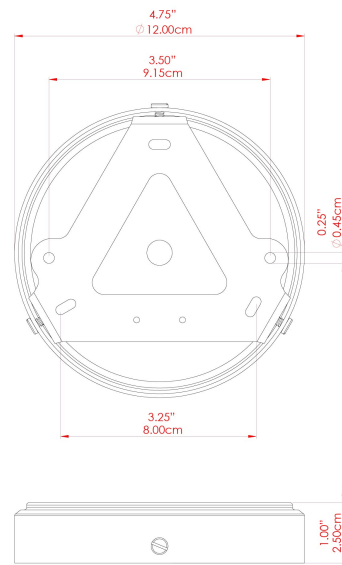

FIXING BRACKET: MLROSE39 | Natural Brass