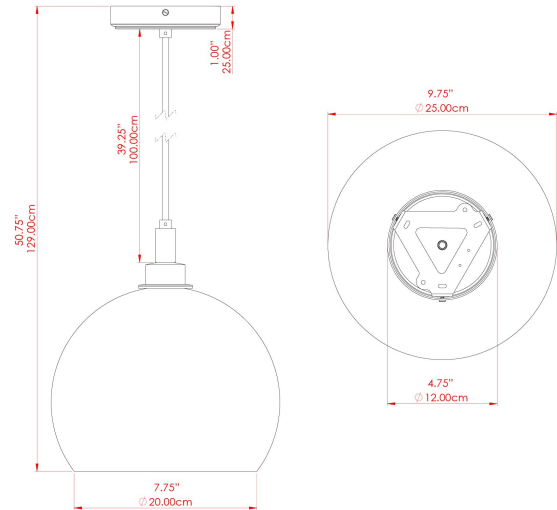

MATERIAL	Brass   Glass
HEIGHT	28cm
WIDTH   DIAMETER	25cm
LENGTH   PROJECTION	n/a
WEIGHT	1.5 kg
LAMPHOLDER	E27
MAX WATTAGE	6.5W
VOLTAGE	220/240v
IP RATING	IP65
CLASS PROTECTION	Class II
SHADE	GL132   GLWP01
FLEX   BAR   CHAIN LENGTH	100cm
CABLE TYPE	MLOCA001   Brown Fabric Braided Outdoor Rubber Cable   2 Core Round

MATERIAL	Brass   Glass
HEIGHT	28cm
WIDTH   DIAMETER	25cm
LENGTH   PROJECTION	n/a
WEIGHT	1.5 kg
LAMPHOLDER	E27
MAX WATTAGE	6.5W
VOLTAGE	220/240v
IP RATING	IP65
CLASS PROTECTION	Class II
SHADE	GL132   GLWP02
FLEX   BAR   CHAIN LENGTH	100cm
CABLE TYPE	MLOCA001   Brown Fabric Braided Outdoor Rubber Cable   2 Core Round

### FIXING BRACKET: MLROSE39 | Polished Brass

MATERIAL	Brass   Glass
HEIGHT	28cm
WIDTH   DIAMETER	25cm
LENGTH   PROJECTION	n/a
WEIGHT	1.5 kg
LAMPHOLDER	E27
MAX WATTAGE	6.5W
VOLTAGE	220/240v
IP RATING	IP65
CLASS PROTECTION	Class II
SHADE	GL132   GLWP02
FLEX   BAR   CHAIN LENGTH	100cm
CABLE TYPE	MLOCA002   Black Fabric Braided Outdoor Rubber Cable   2 Core Round

MATERIAL	Brass   Glass
HEIGHT	28cm
WIDTH   DIAMETER	25cm
LENGTH   PROJECTION	n/a
WEIGHT	1.5 kg
LAMPHOLDER	E27
MAX WATTAGE	6.5W
VOLTAGE	220/240v
IP RATING	IP65
CLASS PROTECTION	Class II
SHADE	GL132   GLWP01
FLEX   BAR   CHAIN LENGTH	100cm
CABLE TYPE	MLOCA002   Black Fabric Braided Outdoor Rubber Cable   2 Core Round