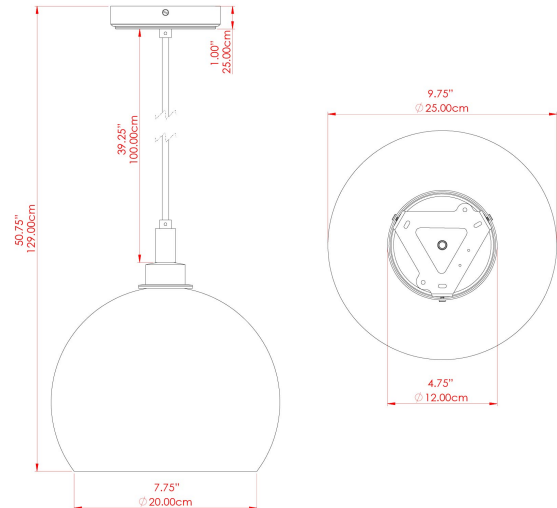

MATERIAL	Brass | Glass
HEIGHT	28cm
WIDTH | DIAMETER	25cm
LENGTH | PROJECTION	n/a
WEIGHT	1.5 kg
LAMPHOLDER	E27
MAX WATTAGE	6.5W
VOLTAGE	220/240v
IP RATING	IP65
CLASS PROTECTION	Class II
SHADE	GL132 | GLWP02
FLEX | BAR | CHAIN LENGTH	100cm
CABLE TYPE	MLOCA002 | Black Fabric Braided Outdoor Rubber Cable | 2 Core Round