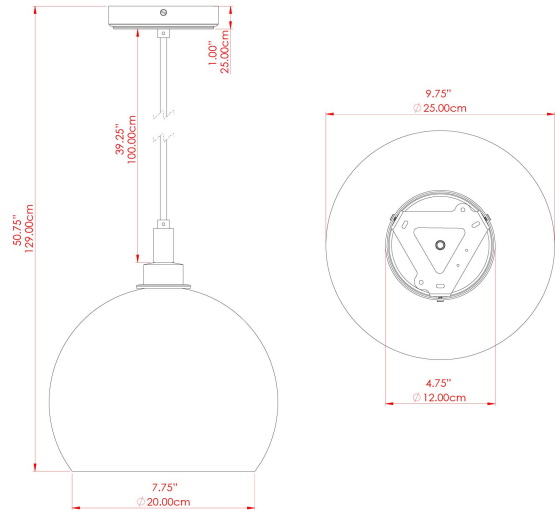

MATERIAL	Brass | Glass
HEIGHT	28cm
WIDTH | DIAMETER	25cm
LENGTH | PROJECTION	n/a
WEIGHT	1.5 kg
LAMPHOLDER	E27
MAX WATTAGE	6.5W
VOLTAGE	220/240v
IP RATING	IP65
CLASS PROTECTION	Class II
SHADE	GL132 | GLWP01
FLEX | BAR | CHAIN LENGTH	100cm
CABLE TYPE	MLOCA002 | Black Fabric Braided Outdoor Rubber Cable | 2 Core Round

FIXING BRACKET: MLROSE39 | White