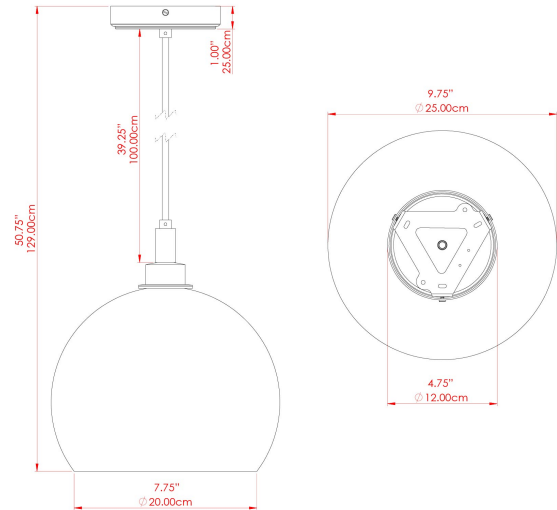

MATERIAL	Brass   Glass
HEIGHT	28cm
WIDTH   DIAMETER	25cm
LENGTH   PROJECTION	n/a
WEIGHT	1.5 kg
LAMPHOLDER	E27
MAX WATTAGE	6.5W
VOLTAGE	220/240v
IP RATING	IP65
CLASS PROTECTION	Class II
SHADE	GL132   GLWP01
FLEX   BAR   CHAIN LENGTH	100cm
CABLE TYPE	MLOCA001   Brown Fabric Braided Outdoor Rubber Cable   2 Core Round

MATERIAL	Brass   Glass
HEIGHT	28cm
WIDTH   DIAMETER	25cm
LENGTH   PROJECTION	n/a
WEIGHT	1.5 kg
LAMPHOLDER	E27
MAX WATTAGE	6.5W
VOLTAGE	220/240v
IP RATING	IP65
CLASS PROTECTION	Class II
SHADE	GL132   GLWP02
FLEX   BAR   CHAIN LENGTH	100cm
CABLE TYPE	MLOCA001   Brown Fabric Braided Outdoor Rubber Cable   2 Core Round

MATERIAL	Brass   Glass
HEIGHT	28cm
WIDTH   DIAMETER	25cm
LENGTH   PROJECTION	n/a
WEIGHT	1.5 kg
LAMPHOLDER	E27
MAX WATTAGE	6.5W
VOLTAGE	220/240v
IP RATING	IP65
CLASS PROTECTION	Class II
SHADE	GL132   GLWP01
FLEX   BAR   CHAIN LENGTH	100cm
CABLE TYPE	MLOCA002   Black Fabric Braided Outdoor Rubber Cable   2 Core Round

FIXING BRACKET: MLROSE39 | Natural Brass

MATERIAL Brass | Glass

HEIGHT 28cm

WIDTH | DIAMETER 25cm

LENGTH | PROJECTION n/a

WEIGHT 1.5 kg

LAMPHOLDER E27

MAX WATTAGE 6.5W