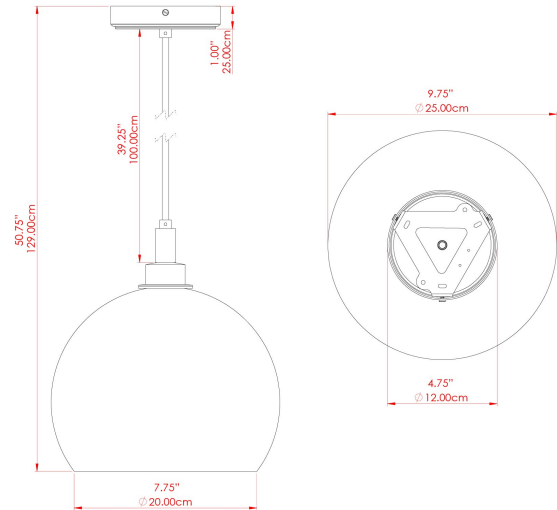

MATERIAL	Brass   Glass
HEIGHT	28cm
WIDTH   DIAMETER	25cm
LENGTH   PROJECTION	n/a
WEIGHT	1.5 kg
LAMPHOLDER	E27
MAX WATTAGE	6.5W
VOLTAGE	220/240v
IP RATING	IP65
CLASS PROTECTION	Class II
SHADE	GL132   GLWP01
FLEX   BAR   CHAIN LENGTH	100cm
CABLE TYPE	MLOCA001   Brown Fabric Braided Outdoor Rubber Cable   2 Core Round

MATERIAL	Brass   Glass
HEIGHT	28cm
WIDTH   DIAMETER	25cm
LENGTH   PROJECTION	n/a
WEIGHT	1.5 kg
LAMPHOLDER	E27
MAX WATTAGE	6.5W
VOLTAGE	220/240v
IP RATING	IP65
CLASS PROTECTION	Class II
SHADE	GL132   GLWP02
FLEX   BAR   CHAIN LENGTH	100cm
CABLE TYPE	MLOCA001   Brown Fabric Braided Outdoor Rubber Cable   2 Core Round

FIXING BRACKET: MLROSE39 | Natural Brass

MATERIAL Brass | Glass

HEIGHT 28cm

WIDTH | DIAMETER 25cm

LENGTH | PROJECTION n/a

WEIGHT 1.5 kg

LAMPHOLDER E27

MAX WATTAGE 6.5W

MATERIAL	Brass   Glass
HEIGHT	28cm
WIDTH   DIAMETER	25cm
LENGTH   PROJECTION	n/a
WEIGHT	1.5 kg
LAMPHOLDER	E27
MAX WATTAGE	6.5W
VOLTAGE	220/240v
IP RATING	IP65
CLASS PROTECTION	Class II
SHADE	GL132   GLWP01
FLEX   BAR   CHAIN LENGTH	100cm
CABLE TYPE	MLOCA002   Black Fabric Braided Outdoor Rubber Cable   2 Core Round