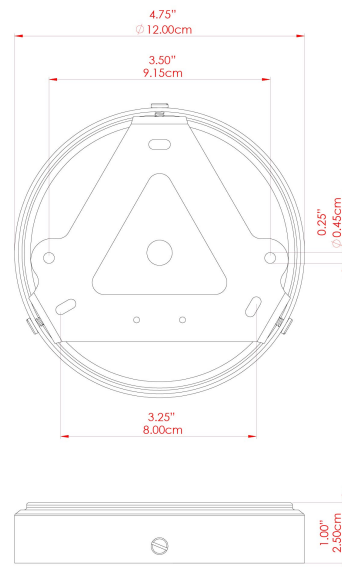

MATERIAL	Brass   Glass
HEIGHT	28cm
WIDTH   DIAMETER	25cm
LENGTH   PROJECTION	n/a
WEIGHT	1.5 kg
LAMPHOLDER	E27
MAX WATTAGE	6.5W
VOLTAGE	220/240v
IP RATING	IP65
CLASS PROTECTION	Class II
SHADE	GL132   GLWP01
FLEX   BAR   CHAIN LENGTH	100cm
CABLE TYPE	MLOCA001   Brown Fabric Braided Outdoor Rubber Cable   2 Core Round

MATERIAL	Brass   Glass
HEIGHT	28cm
WIDTH   DIAMETER	25cm
LENGTH   PROJECTION	n/a
WEIGHT	1.5 kg
LAMPHOLDER	E27
MAX WATTAGE	6.5W
VOLTAGE	220/240v
IP RATING	IP65
CLASS PROTECTION	Class II
SHADE	GL132   GLWP02
FLEX   BAR   CHAIN LENGTH	100cm
CABLE TYPE	MLOCA001   Brown Fabric Braided Outdoor Rubber Cable   2 Core Round

MATERIAL	Brass   Glass
HEIGHT	28cm
WIDTH   DIAMETER	25cm
LENGTH   PROJECTION	n/a
WEIGHT	1.5 kg
LAMPHOLDER	E27
MAX WATTAGE	6.5W
VOLTAGE	220/240v
IP RATING	IP65
CLASS PROTECTION	Class II
SHADE	GL132   GLWP01
FLEX   BAR   CHAIN LENGTH	100cm
CABLE TYPE	MLOCA002   Black Fabric Braided Outdoor Rubber Cable   2 Core Round

FIXING BRACKET: MLROSE39 | Antique Silver

MATERIAL	Brass   Glass
HEIGHT	28cm
WIDTH   DIAMETER	25cm
LENGTH   PROJECTION	n/a
WEIGHT	1.5 kg
LAMPHOLDER	E27
MAX WATTAGE	6.5W
VOLTAGE	220/240v
IP RATING	IP65
CLASS PROTECTION	Class II
SHADE	GL132   GLWP02
FLEX   BAR   CHAIN LENGTH	100cm
CABLE TYPE	MLOCA002   Black Fabric Braided Outdoor Rubber Cable   2 Core Round