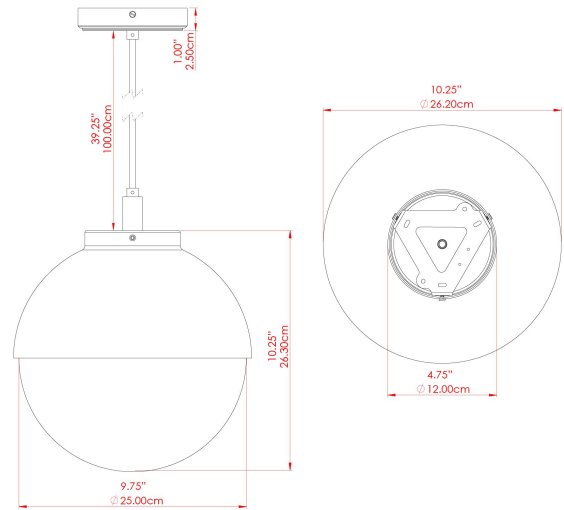

MATERIAL	Brass Glass
HEIGHT	32cm
WIDTH DIAMETER	26cm
LENGTH PROJECTION	n/a
WEIGHT	2.4 kg
LAMPHOLDER	E27
MAX WATTAGE	40W
VOLTAGE	220/240v
IP RATING	IP44
CLASS PROTECTION	Class II
SHADE	GL135
FLEX BAR CHAIN LENGTH	100cm
CABLE TYPE	MLOCA001 Brown Fabric Braided Outdoor Rubber Cable 2 Core Round

FIXING BRACKET: MLROSE39 | Antique Brass

MATERIAL	Brass Glass
HEIGHT	32cm
WIDTH DIAMETER	26cm
LENGTH PROJECTION	n/a
WEIGHT	2.4 kg
LAMPHOLDER	E27
MAX WATTAGE	40W
VOLTAGE	220/240v
IP RATING	IP44
CLASS PROTECTION	Class II
SHADE	GL044D
FLEX BAR CHAIN LENGTH	100cm
CABLE TYPE	MLOCA001 Brown Fabric Braided Outdoor Rubber Cable 2 Core Round

MATERIAL	Brass Glass
HEIGHT	32cm
WIDTH DIAMETER	26cm
LENGTH PROJECTION	n/a
WEIGHT	2.4 kg
LAMPHOLDER	E27
MAX WATTAGE	40W
VOLTAGE	220/240v
IP RATING	IP44
CLASS PROTECTION	Class II
SHADE	GL135
FLEX BAR CHAIN LENGTH	100cm
CABLE TYPE	MLOCA002 Black Fabric Braided Outdoor Rubber Cable 2 Core Round

MATERIAL	Brass Glass
HEIGHT	32cm
WIDTH DIAMETER	26cm
LENGTH PROJECTION	n/a
WEIGHT	2.4 kg
LAMPHOLDER	E27
MAX WATTAGE	40W
VOLTAGE	220/240v
IP RATING	IP44
CLASS PROTECTION	Class II
SHADE	GL044D
FLEX BAR CHAIN LENGTH	100cm
CABLE TYPE	MLOCA002 Black Fabric Braided Outdoor Rubber Cable 2 Core Round