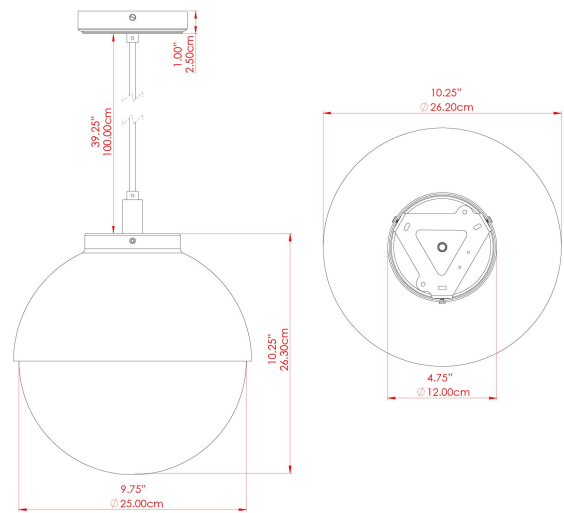

MATERIAL	Brass Glass
HEIGHT	32cm
WIDTH DIAMETER	26cm
LENGTH PROJECTION	n/a
WEIGHT	2.4 kg
LAMPHOLDER	E27
MAX WATTAGE	40W
VOLTAGE	220/240v
IP RATING	IP44
CLASS PROTECTION	Class II
SHADE	GL135
FLEX BAR CHAIN LENGTH	100cm
CABLE TYPE	MLOCA001 Brown Fabric Braided Outdoor Rubber Cable 2 Core Round

MATERIAL	Brass Glass
HEIGHT	32cm
WIDTH DIAMETER	26cm
LENGTH PROJECTION	n/a
WEIGHT	2.4 kg
LAMPHOLDER	E27
MAX WATTAGE	40W
VOLTAGE	220/240v
IP RATING	IP44
CLASS PROTECTION	Class II
SHADE	GL044D
FLEX BAR CHAIN LENGTH	100cm
CABLE TYPE	MLOCA002 Black Fabric Braided Outdoor Rubber Cable 2 Core Round

MATERIAL	Brass Glass
HEIGHT	32cm
WIDTH DIAMETER	26cm
LENGTH PROJECTION	n/a
WEIGHT	2.4 kg
LAMPHOLDER	E27
MAX WATTAGE	40W
VOLTAGE	220/240v
IP RATING	IP44
CLASS PROTECTION	Class II
SHADE	GL135
FLEX BAR CHAIN LENGTH	100cm
CABLE TYPE	MLOCA002 Black Fabric Braided Outdoor Rubber Cable 2 Core Round

FIXING BRACKET: MLROSE39 | Satin Brass

MATERIAL	Brass Glass
HEIGHT	32cm
WIDTH DIAMETER	26cm
LENGTH PROJECTION	n/a
WEIGHT	2.4 kg
LAMPHOLDER	E27
MAX WATTAGE	40W
VOLTAGE	220/240v
IP RATING	IP44
CLASS PROTECTION	Class II
SHADE	GL044D
FLEX BAR CHAIN LENGTH	100cm
CABLE TYPE	MLOCA002 Black Fabric Braided Outdoor Rubber Cable 2 Core Round