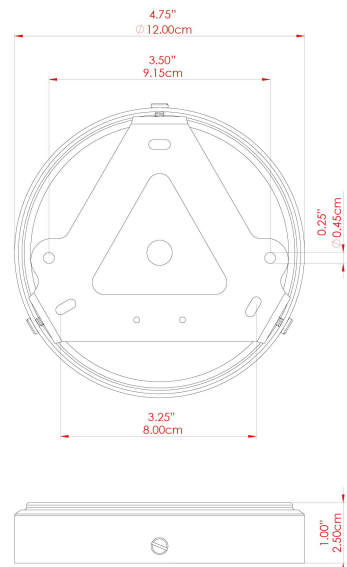

MATERIAL	Brass | Glass
HEIGHT	32cm
WIDTH | DIAMETER	26cm
LENGTH | PROJECTION	n/a
WEIGHT	2.4 kg
LAMPHOLDER	E27
MAX WATTAGE	40W
VOLTAGE	220/240v
IP RATING	IP44
CLASS PROTECTION	Class II
SHADE	GL044D
FLEX | BAR | CHAIN LENGTH	100cm
CABLE TYPE	MLOCA002 | Black Fabric Braided Outdoor Rubber Cable | 2 Core Round

FIXING BRACKET: MLROSE39 | Natural Brass