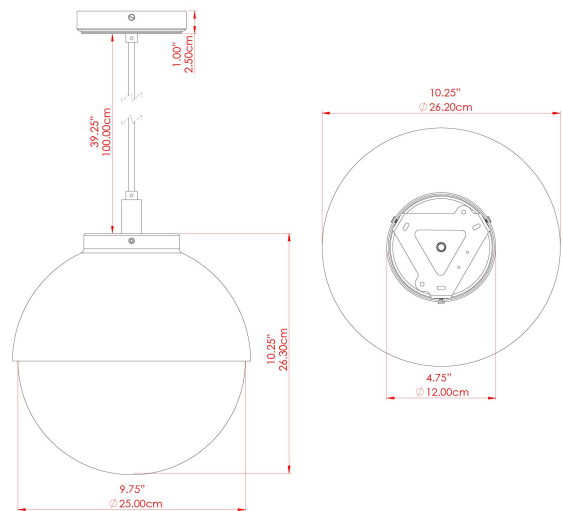

MATERIAL	Brass | Glass
HEIGHT	32cm
WIDTH | DIAMETER	26cm
LENGTH | PROJECTION	n/a
WEIGHT	2.4 kg
LAMPHOLDER	E27
MAX WATTAGE	40W
VOLTAGE	220/240v
IP RATING	IP44
CLASS PROTECTION	Class II
SHADE	GL044D
FLEX | BAR | CHAIN LENGTH	100cm
CABLE TYPE	MLOCA002 | Black Fabric Braided Outdoor Rubber Cable | 2 Core Round