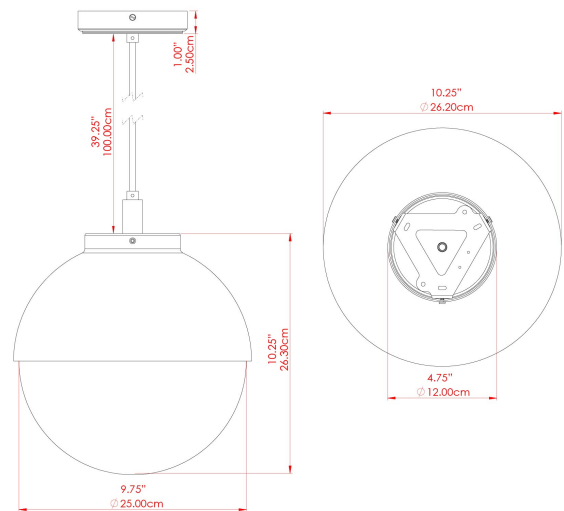

MATERIAL	Brass Glass
HEIGHT	32cm
WIDTH DIAMETER	26cm
LENGTH PROJECTION	n/a
WEIGHT	2.4 kg
LAMPHOLDER	E27
MAX WATTAGE	40W
VOLTAGE	220/240v
IP RATING	IP44
CLASS PROTECTION	Class II
SHADE	GL135
FLEX BAR CHAIN LENGTH	100cm
CABLE TYPE	MLOCA001 Brown Fabric Braided Outdoor Rubber Cable 2 Core Round

MATERIAL	Brass Glass
HEIGHT	32cm
WIDTH DIAMETER	26cm
LENGTH PROJECTION	n/a
WEIGHT	2.4 kg
LAMPHOLDER	E27
MAX WATTAGE	40W
VOLTAGE	220/240v
IP RATING	IP44
CLASS PROTECTION	Class II
SHADE	GL044D
FLEX BAR CHAIN LENGTH	100cm
CABLE TYPE	MLOCA002 Black Fabric Braided Outdoor Rubber Cable 2 Core Round

FIXING BRACKET: MLROSE39 | Natural Brass

MATERIAL	Brass Glass
HEIGHT	32cm
WIDTH DIAMETER	26cm
LENGTH PROJECTION	n/a
WEIGHT	2.4 kg
LAMPHOLDER	E27
MAX WATTAGE	40W
VOLTAGE	220/240v
IP RATING	IP44
CLASS PROTECTION	Class II
SHADE	GL135
FLEX BAR CHAIN LENGTH	100cm
CABLE TYPE	MLOCA002 Black Fabric Braided Outdoor Rubber Cable 2 Core Round