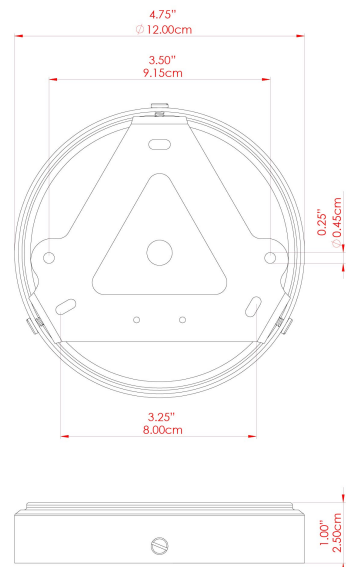

FIXING BRACKET: MLROSE39 | Natural Brass

Product Notes:
1) Bulbs not included. 2) Dimensions do not include bulbs. 3) All products are individually made-to-order and therefore may differ slightly within manufacturing tolerances. 4) Cable / chain can be shortened during installation. Longer cable / chain lengths available on request. 5) Additional colour finishes may be available on request. 6) Refer to our website for a full list of terms and conditions.