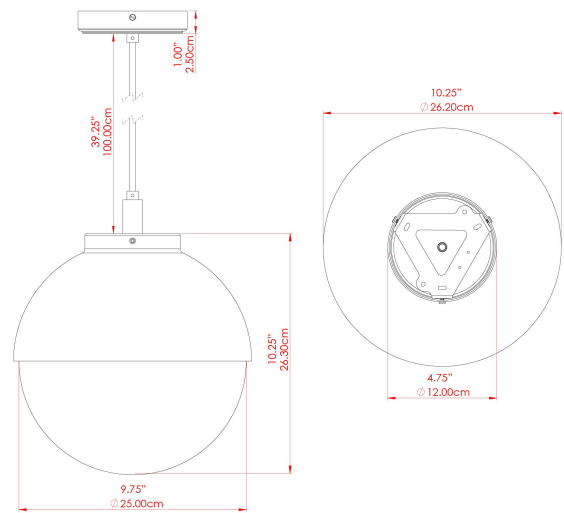

MATERIAL	Brass | Glass
HEIGHT	32cm
WIDTH | DIAMETER	26cm
LENGTH | PROJECTION	n/a
WEIGHT	2.4 kg
LAMPHOLDER	E27
MAX WATTAGE	40W
VOLTAGE	220/240v
IP RATING	IP44
CLASS PROTECTION	Class II
SHADE	GL135
FLEX | BAR | CHAIN LENGTH	100cm
CABLE TYPE	MLOCA002 | Black Fabric Braided Outdoor Rubber Cable | 2 Core Round