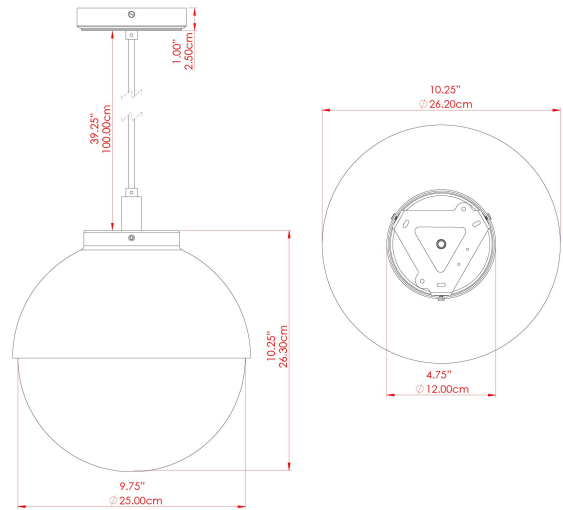

MATERIAL	Brass Glass
HEIGHT	32cm
WIDTH DIAMETER	26cm
LENGTH PROJECTION	n/a
WEIGHT	2.4 kg
LAMPHOLDER	E27
MAX WATTAGE	40W
VOLTAGE	220/240v
IP RATING	IP44
CLASS PROTECTION	Class II
SHADE	GL135
FLEX BAR CHAIN LENGTH	100cm
CABLE TYPE	MLOCA001 Brown Fabric Braided Outdoor Rubber Cable 2 Core Round

FIXING BRACKET: MLROSE39 | Antique Brass

MATERIAL	Brass Glass
HEIGHT	32cm
WIDTH DIAMETER	26cm
LENGTH PROJECTION	n/a
WEIGHT	2.4 kg
LAMPHOLDER	E27
MAX WATTAGE	40W
VOLTAGE	220/240v
IP RATING	IP44
CLASS PROTECTION	Class II
SHADE	GL044D
FLEX BAR CHAIN LENGTH	100cm
CABLE TYPE	MLOCA001 Brown Fabric Braided Outdoor Rubber Cable 2 Core Round

MATERIAL	Brass Glass
HEIGHT	32cm
WIDTH DIAMETER	26cm
LENGTH PROJECTION	n/a
WEIGHT	2.4 kg
LAMPHOLDER	E27
MAX WATTAGE	40W
VOLTAGE	220/240v
IP RATING	IP44
CLASS PROTECTION	Class II
SHADE	GL135
FLEX BAR CHAIN LENGTH	100cm
CABLE TYPE	MLOCA002 Black Fabric Braided Outdoor Rubber Cable 2 Core Round

MATERIAL	Brass Glass
HEIGHT	32cm
WIDTH DIAMETER	26cm
LENGTH PROJECTION	n/a
WEIGHT	2.4 kg
LAMPHOLDER	E27
MAX WATTAGE	40W
VOLTAGE	220/240v
IP RATING	IP44
CLASS PROTECTION	Class II
SHADE	GL044D
FLEX BAR CHAIN LENGTH	100cm
CABLE TYPE	MLOCA002 Black Fabric Braided Outdoor Rubber Cable 2 Core Round