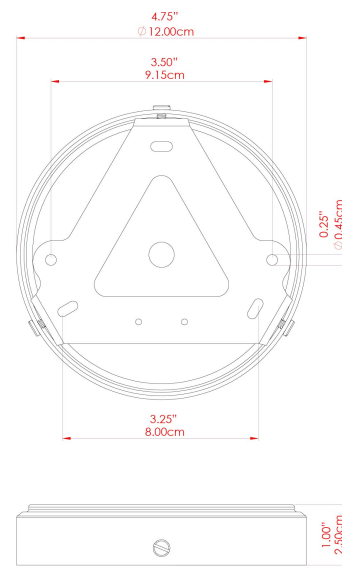

MATERIAL	Brass | Glass
HEIGHT	32cm
WIDTH | DIAMETER	26cm
LENGTH | PROJECTION	n/a
WEIGHT	2.4 kg
LAMPHOLDER	E27
MAX WATTAGE	40W
VOLTAGE	220/240v
IP RATING	IP44
CLASS PROTECTION	Class II
SHADE	GL044D
FLEX | BAR | CHAIN LENGTH	100cm
CABLE TYPE	MLOCA002 | Black Fabric Braided Outdoor Rubber Cable | 2 Core Round

FIXING BRACKET: MLROSE39 | Polished Brass