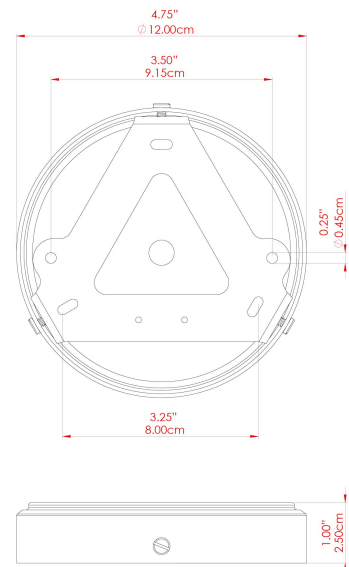

FIXING BRACKET: MLROSE39 | Polished Brass

Product Notes:
1) Bulbs not included. 2) Dimensions do not include bulbs. 3) All products are individually made-to-order and therefore may differ slightly within manufacturing tolerances. 4) Cable / chain can be shortened during installation. Longer cable / chain lengths available on request. 5) Additional colour finishes may be available on request. 6) Refer to our website for a full list of terms and conditions.