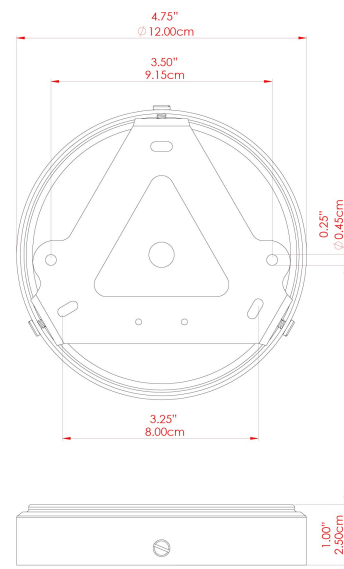

FIXING BRACKET: MLROSE39 | Satin Brass