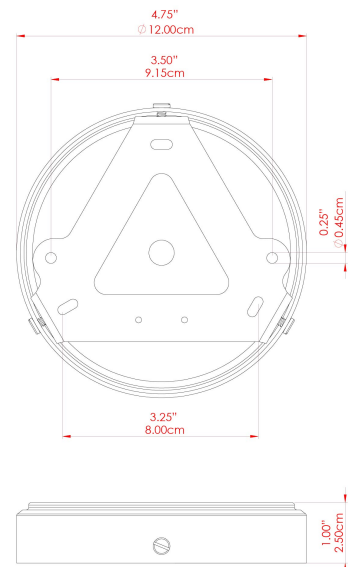

MATERIAL	Brass | Glass
HEIGHT	32cm
WIDTH | DIAMETER	26cm
LENGTH | PROJECTION	n/a
WEIGHT	2.4 kg
LAMPHOLDER	E27
MAX WATTAGE	40W
VOLTAGE	220/240v
IP RATING	IP44
CLASS PROTECTION	Class II
SHADE	GL044D
FLEX | BAR | CHAIN LENGTH	100cm
CABLE TYPE	MLOCA002 | Black Fabric Braided Outdoor Rubber Cable | 2 Core Round

FIXING BRACKET: MLROSE39 | Antique Silver