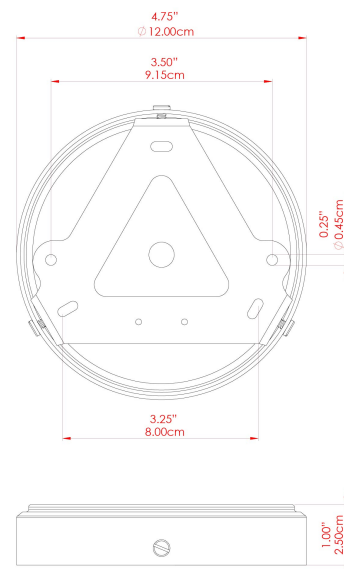

MATERIAL	Brass Glass
HEIGHT	32cm
WIDTH DIAMETER	26cm
LENGTH PROJECTION	n/a
WEIGHT	2.4 kg
LAMPHOLDER	E27
MAX WATTAGE	40W
VOLTAGE	220/240v
IP RATING	IP44
CLASS PROTECTION	Class II
SHADE	GL135
FLEX BAR CHAIN LENGTH	100cm
CABLE TYPE	MLOCA001 Brown Fabric Braided Outdoor Rubber Cable 2 Core Round

FIXING BRACKET: MLROSE39 | Antique Brass

MATERIAL	Brass Glass
HEIGHT	32cm
WIDTH DIAMETER	26cm
LENGTH PROJECTION	n/a
WEIGHT	2.4 kg
LAMPHOLDER	E27
MAX WATTAGE	40W
VOLTAGE	220/240v
IP RATING	IP44
CLASS PROTECTION	Class II
SHADE	GL044D
FLEX BAR CHAIN LENGTH	100cm
CABLE TYPE	MLOCA001 Brown Fabric Braided Outdoor Rubber Cable 2 Core Round

MATERIAL	Brass Glass
HEIGHT	32cm
WIDTH DIAMETER	26cm
LENGTH PROJECTION	n/a
WEIGHT	2.4 kg
LAMPHOLDER	E27
MAX WATTAGE	40W
VOLTAGE	220/240v
IP RATING	IP44
CLASS PROTECTION	Class II
SHADE	GL135
FLEX BAR CHAIN LENGTH	100cm
CABLE TYPE	MLOCA002 Black Fabric Braided Outdoor Rubber Cable 2 Core Round

MATERIAL	Brass Glass
HEIGHT	32cm
WIDTH DIAMETER	26cm
LENGTH PROJECTION	n/a
WEIGHT	2.4 kg
LAMPHOLDER	E27
MAX WATTAGE	40W
VOLTAGE	220/240v
IP RATING	IP44
CLASS PROTECTION	Class II
SHADE	GL044D
FLEX BAR CHAIN LENGTH	100cm
CABLE TYPE	MLOCA002 Black Fabric Braided Outdoor Rubber Cable 2 Core Round