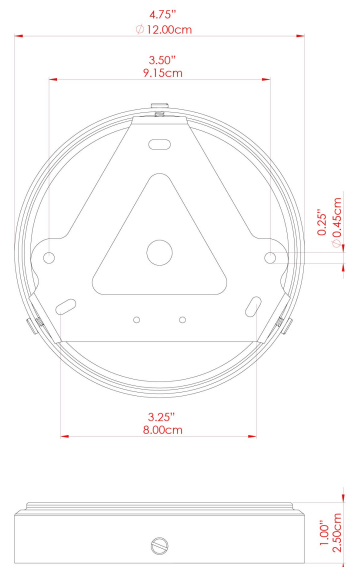

MATERIAL	Brass | Glass
HEIGHT	32cm
WIDTH | DIAMETER	26cm
LENGTH | PROJECTION	n/a
WEIGHT	2.4 kg
LAMPHOLDER	E27
MAX WATTAGE	40W
VOLTAGE	220/240v
IP RATING	IP44
CLASS PROTECTION	Class II
SHADE	GL135
FLEX | BAR | CHAIN LENGTH	100cm
CABLE TYPE	MLOCA002 | Black Fabric Braided Outdoor Rubber Cable | 2 Core Round

FIXING BRACKET: MLROSE39 | Antique Silver