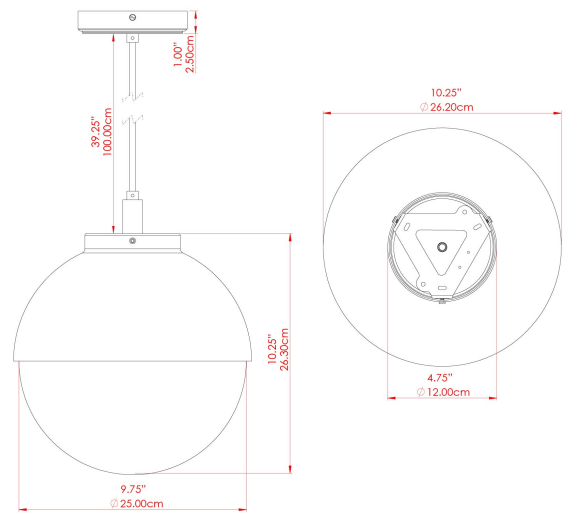

MATERIAL	Brass Glass
HEIGHT	32cm
WIDTH DIAMETER	26cm
LENGTH PROJECTION	n/a
WEIGHT	2.4 kg
LAMPHOLDER	E27
MAX WATTAGE	40W
VOLTAGE	220/240v
IP RATING	IP44
CLASS PROTECTION	Class II
SHADE	GL135
FLEX BAR CHAIN LENGTH	100cm
CABLE TYPE	MLOCA001 Brown Fabric Braided Outdoor Rubber Cable 2 Core Round

FIXING BRACKET: MLROSE39 | Antique Brass

MATERIAL	Brass Glass
HEIGHT	32cm
WIDTH DIAMETER	26cm
LENGTH PROJECTION	n/a
WEIGHT	2.4 kg
LAMPHOLDER	E27
MAX WATTAGE	40W
VOLTAGE	220/240v
IP RATING	IP44
CLASS PROTECTION	Class II
SHADE	GL044D
FLEX BAR CHAIN LENGTH	100cm
CABLE TYPE	MLOCA001 Brown Fabric Braided Outdoor Rubber Cable 2 Core Round

MATERIAL	Brass Glass
HEIGHT	32cm
WIDTH DIAMETER	26cm
LENGTH PROJECTION	n/a
WEIGHT	2.4 kg
LAMPHOLDER	E27
MAX WATTAGE	40W
VOLTAGE	220/240v
IP RATING	IP44
CLASS PROTECTION	Class II
SHADE	GL135
FLEX BAR CHAIN LENGTH	100cm
CABLE TYPE	MLOCA002 Black Fabric Braided Outdoor Rubber Cable 2 Core Round

MATERIAL	Brass Glass
HEIGHT	32cm
WIDTH DIAMETER	26cm
LENGTH PROJECTION	n/a
WEIGHT	2.4 kg
LAMPHOLDER	E27
MAX WATTAGE	40W
VOLTAGE	220/240v
IP RATING	IP44
CLASS PROTECTION	Class II
SHADE	GL044D
FLEX BAR CHAIN LENGTH	100cm
CABLE TYPE	MLOCA002 Black Fabric Braided Outdoor Rubber Cable 2 Core Round