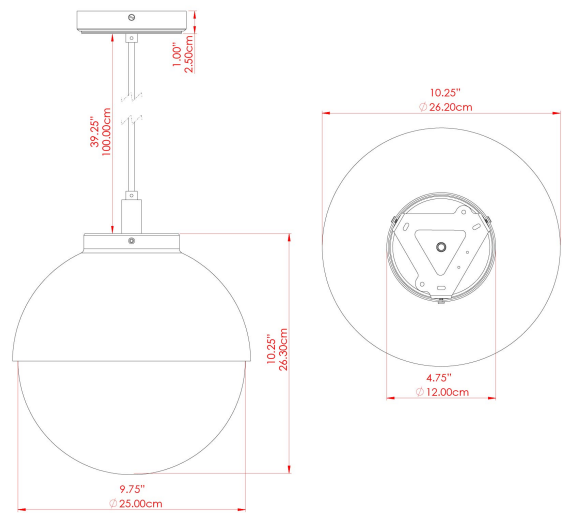

MATERIAL	Brass Glass
HEIGHT	32cm
WIDTH DIAMETER	26cm
LENGTH PROJECTION	n/a
WEIGHT	2.4 kg
LAMPHOLDER	E27
MAX WATTAGE	40W
VOLTAGE	220/240v
IP RATING	IP44
CLASS PROTECTION	Class II
SHADE	GL135
FLEX BAR CHAIN LENGTH	100cm
CABLE TYPE	MLOCA001 Brown Fabric Braided Outdoor Rubber Cable 2 Core Round

MATERIAL	Brass Glass
HEIGHT	32cm
WIDTH DIAMETER	26cm
LENGTH PROJECTION	n/a
WEIGHT	2.4 kg
LAMPHOLDER	E27
MAX WATTAGE	40W
VOLTAGE	220/240v
IP RATING	IP44
CLASS PROTECTION	Class II
SHADE	GL135
FLEX BAR CHAIN LENGTH	100cm
CABLE TYPE	MLOCA002 Black Fabric Braided Outdoor Rubber Cable 2 Core Round

MATERIAL	Brass Glass
HEIGHT	32cm
WIDTH DIAMETER	26cm
LENGTH PROJECTION	n/a
WEIGHT	2.4 kg
LAMPHOLDER	E27
MAX WATTAGE	40W
VOLTAGE	220/240v
IP RATING	IP44
CLASS PROTECTION	Class II
SHADE	GL044D
FLEX BAR CHAIN LENGTH	100cm
CABLE TYPE	MLOCA002 Black Fabric Braided Outdoor Rubber Cable 2 Core Round