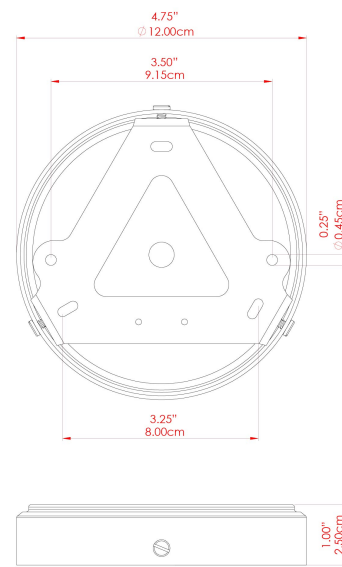

FIXING BRACKET: MLROSE39 | Matt Black

WWW.MULLANLIGHTING.COM

Product Notes:

1) Bulbs not included. 2) Dimensions do not include bulbs. 3) All products are individually made-to-order and therefore may differ slightly within manufacturing tolerances. 4) Cable / chain can be shortened during installation. Longer cable / chain lengths available on request. 5) Additional colour finishes may be available on request. 6) Refer to our website for a full list of terms and conditions.