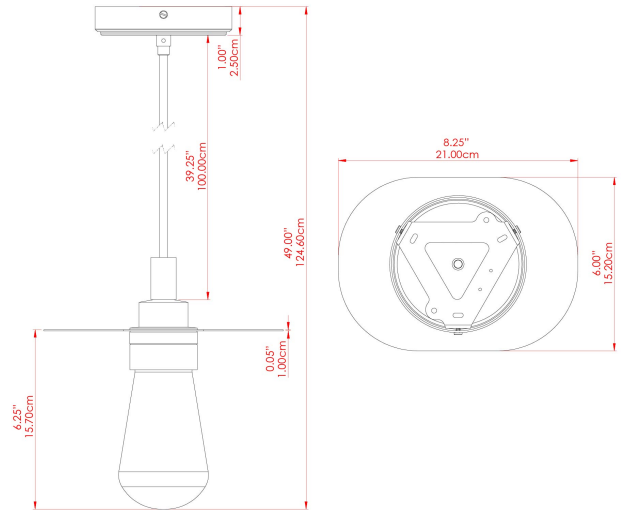

MATERIAL	Brass | Glass
HEIGHT	22cm
WIDTH | DIAMETER	21cm
LENGTH | PROJECTION	15cm
WEIGHT	1.2 kg
LAMPHOLDER	E27
MAX WATTAGE	6.5W
VOLTAGE	220/240v
IP RATING	IP65
CLASS PROTECTION	Class II
SHADE	GLWP02
FLEX | BAR | CHAIN LENGTH	100cm
CABLE TYPE	MLOCA001 | Brown Fabric Braided Outdoor Rubber Cable | 2 Core Round