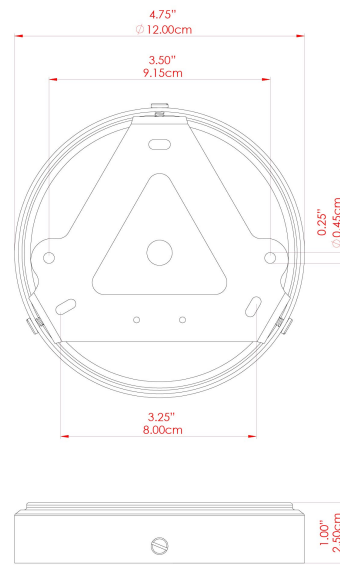

FIXING BRACKET: MLROSE39 | Natural Brass

Product Notes:
1) Bulbs not included. 2) Dimensions do not include bulbs. 3) All products are individually made-to-order and therefore may differ slightly within manufacturing tolerances. 4) Cable / chain can be shortened during installation. Longer cable / chain lengths available on request. 5) Additional colour finishes may be available on request. 6) Refer to our website for a full list of terms and conditions.