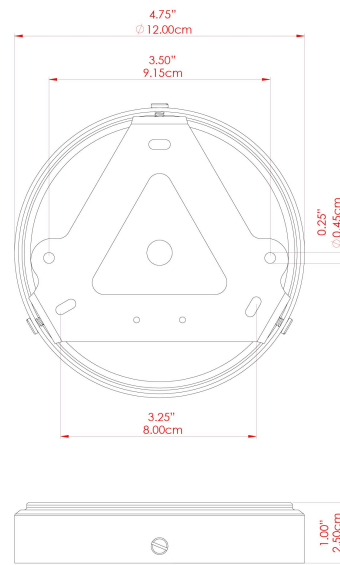

FIXING BRACKET: MLROSE39 | Antique Brass

Product Notes:
1) Bulbs not included. 2) Dimensions do not include bulbs. 3) All products are individually made-to-order and therefore may differ slightly within manufacturing tolerances. 4) Cable / chain can be shortened during installation. Longer cable / chain lengths available on request. 5) Additional colour finishes may be available on request. 6) Refer to our website for a full list of terms and conditions.