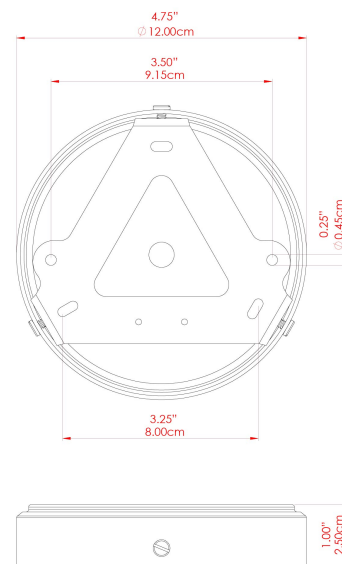

FIXING BRACKET: MLROSE39 | Natural Brass