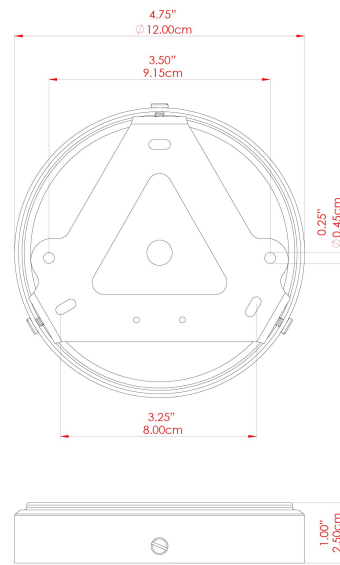

FIXING BRACKET: MLROSE39 | Satin Brass

Product Notes:
1) Bulbs not included. 2) Dimensions do not include bulbs. 3) All products are individually made-to-order and therefore may differ slightly within manufacturing tolerances. 4) Cable / chain can be shortened during installation. Longer cable / chain lengths available on request. 5) Additional colour finishes may be available on request. 6) Refer to our website for a full list of terms and conditions.