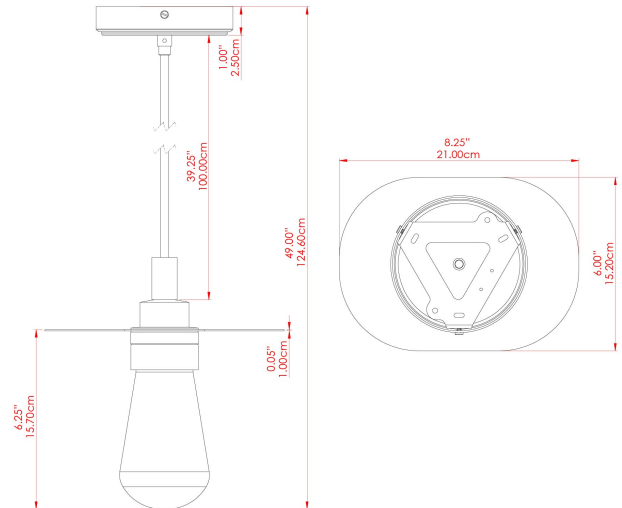

MATERIAL	Brass | Glass
HEIGHT	22cm
WIDTH | DIAMETER	21cm
LENGTH | PROJECTION	15cm
WEIGHT	1.2 kg
LAMPHOLDER	E27
MAX WATTAGE	6.5W
VOLTAGE	220/240v
IP RATING	IP65
CLASS PROTECTION	Class II
SHADE	GLWP01
FLEX | BAR | CHAIN LENGTH	100cm
CABLE TYPE	MLOCA002 | Black Fabric Braided Outdoor Rubber Cable | 2 Core Round