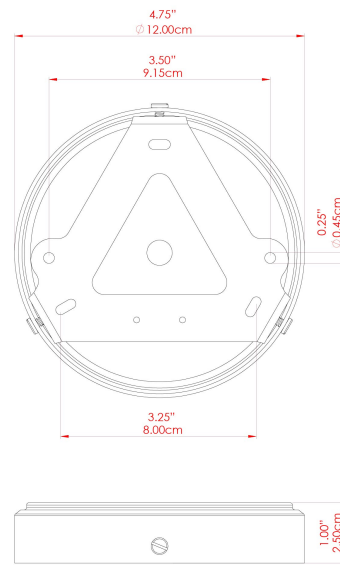

MATERIAL	Brass | Glass
HEIGHT	22cm
WIDTH | DIAMETER	21cm
LENGTH | PROJECTION	15cm
WEIGHT	1.2 kg
LAMPHOLDER	E27
MAX WATTAGE	6.5W
VOLTAGE	220/240v
IP RATING	IP65
CLASS PROTECTION	Class II
SHADE	GLWP02
FLEX | BAR | CHAIN LENGTH	100cm
CABLE TYPE	MLOCA002 | Black Fabric Braided Outdoor Rubber Cable | 2 Core Round

FIXING BRACKET: MLROSE39 | Satin Brass