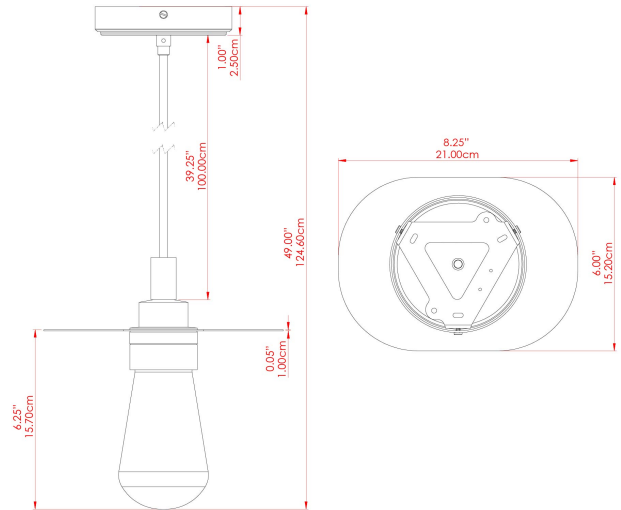

MATERIAL	Brass Glass
HEIGHT	22cm
WIDTH DIAMETER	21cm
LENGTH PROJECTION	15cm
WEIGHT	1.2 kg
LAMPHOLDER	E27
MAX WATTAGE	6.5W
VOLTAGE	220/240v
IP RATING	IP65
CLASS PROTECTION	Class II
SHADE	GLWP01
FLEX BAR CHAIN LENGTH	100cm
CABLE TYPE	MLOCA001 Brown Fabric Braided Outdoor Rubber Cable 2 Core Round

MATERIAL	Brass Glass
HEIGHT	22cm
WIDTH DIAMETER	21cm
LENGTH PROJECTION	15cm
WEIGHT	1.2 kg
LAMPHOLDER	E27
MAX WATTAGE	6.5W
VOLTAGE	220/240v
IP RATING	IP65
CLASS PROTECTION	Class II
SHADE	GLWP02
FLEX BAR CHAIN LENGTH	100cm
CABLE TYPE	MLOCA001 Brown Fabric Braided Outdoor Rubber Cable 2 Core Round

FIXING BRACKET: MLROSE39 | Natural Brass

MATERIAL	Brass Glass
HEIGHT	22cm
WIDTH DIAMETER	21cm
LENGTH PROJECTION	15cm
WEIGHT	1.2 kg
LAMPHOLDER	E27
MAX WATTAGE	6.5W
VOLTAGE	220/240v
IP RATING	IP65
CLASS PROTECTION	Class II
SHADE	GLWP02
FLEX BAR CHAIN LENGTH	100cm
CABLE TYPE	MLOCA002 Black Fabric Braided Outdoor Rubber Cable 2 Core Round

MATERIAL	Brass Glass
HEIGHT	22cm
WIDTH DIAMETER	21cm
LENGTH PROJECTION	15cm
WEIGHT	1.2 kg
LAMPHOLDER	E27
MAX WATTAGE	6.5W
VOLTAGE	220/240v
IP RATING	IP65
CLASS PROTECTION	Class II
SHADE	GLWP01
FLEX BAR CHAIN LENGTH	100cm
CABLE TYPE	MLOCA002 Black Fabric Braided Outdoor Rubber Cable 2 Core Round