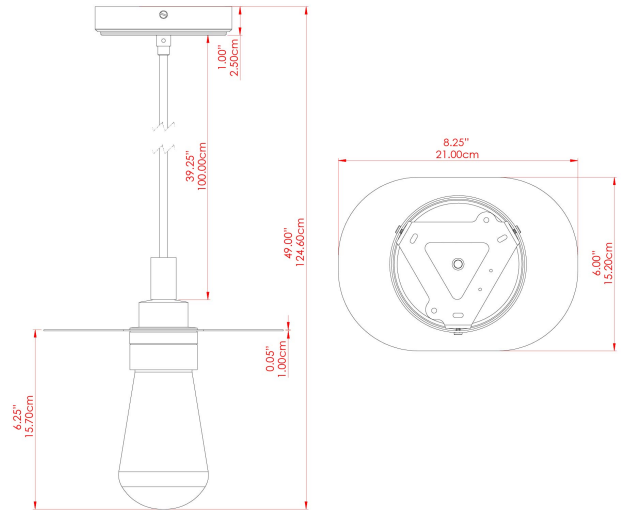

MATERIAL	Brass Glass
HEIGHT	22cm
WIDTH DIAMETER	21cm
LENGTH PROJECTION	15cm
WEIGHT	1.2 kg
LAMPHOLDER	E27
MAX WATTAGE	6.5W
VOLTAGE	220/240v
IP RATING	IP65
CLASS PROTECTION	Class II
SHADE	GLWP01
FLEX BAR CHAIN LENGTH	100cm
CABLE TYPE	MLOCA001 Brown Fabric Braided Outdoor Rubber Cable 2 Core Round

MATERIAL	Brass Glass
HEIGHT	22cm
WIDTH DIAMETER	21cm
LENGTH PROJECTION	15cm
WEIGHT	1.2 kg
LAMPHOLDER	E27
MAX WATTAGE	6.5W
VOLTAGE	220/240v
IP RATING	IP65
CLASS PROTECTION	Class II
SHADE	GLWP02
FLEX BAR CHAIN LENGTH	100cm
CABLE TYPE	MLOCA002 Black Fabric Braided Outdoor Rubber Cable 2 Core Round

FIXING BRACKET: MLROSE39 | Matt Black

MATERIAL	Brass Glass
HEIGHT	22cm
WIDTH DIAMETER	21cm
LENGTH PROJECTION	15cm
WEIGHT	1.2 kg
LAMPHOLDER	E27
MAX WATTAGE	6.5W
VOLTAGE	220/240v
IP RATING	IP65
CLASS PROTECTION	Class II
SHADE	GLWP01
FLEX BAR CHAIN LENGTH	100cm
CABLE TYPE	MLOCA002 Black Fabric Braided Outdoor Rubber Cable 2 Core Round

FIXING BRACKET: MLROSE39 | Natural Brass

MATERIAL	Brass Glass
HEIGHT	22cm
WIDTH DIAMETER	21cm
LENGTH PROJECTION	15cm
WEIGHT	1.2 kg
LAMPHOLDER	E27
MAX WATTAGE	6.5W
VOLTAGE	220/240v
IP RATING	IP65
CLASS PROTECTION	Class II
SHADE	GLWP02
FLEX BAR CHAIN LENGTH	100cm
CABLE TYPE	MLOCA002 Black Fabric Braided Outdoor Rubber Cable 2 Core Round