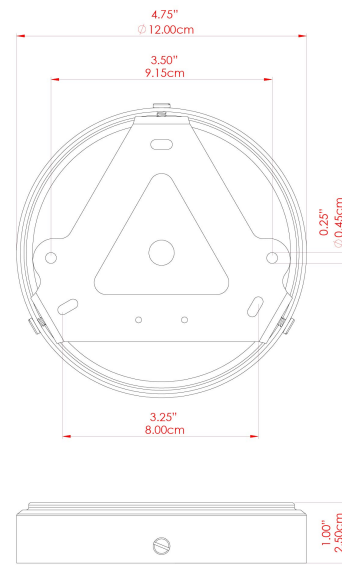

FIXING BRACKET: MLROSE39 | Matt Black