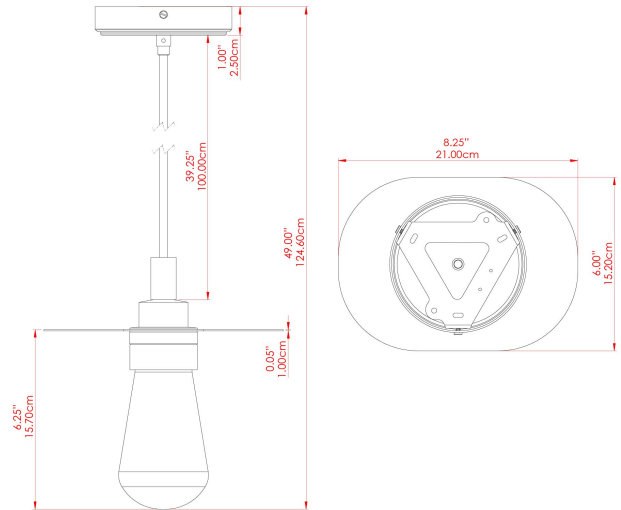

MATERIAL	Brass | Glass
HEIGHT	22cm
WIDTH | DIAMETER	21cm
LENGTH | PROJECTION	15cm
WEIGHT	1.2 kg
LAMPHOLDER	E27
MAX WATTAGE	6.5W
VOLTAGE	220/240v
IP RATING	IP65
CLASS PROTECTION	Class II
SHADE	GLWP01
FLEX | BAR | CHAIN LENGTH	100cm
CABLE TYPE	MLOCA002 | Black Fabric Braided Outdoor Rubber Cable | 2 Core Round