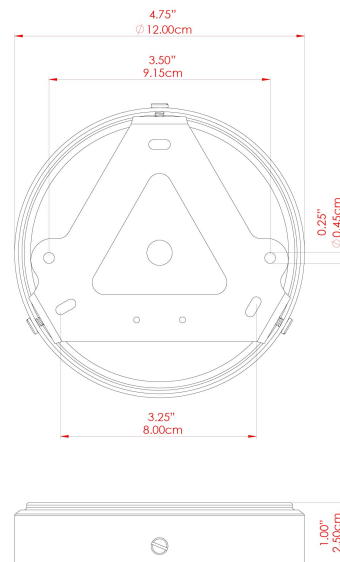

FIXING BRACKET: MLROSE39 | Polished Brass