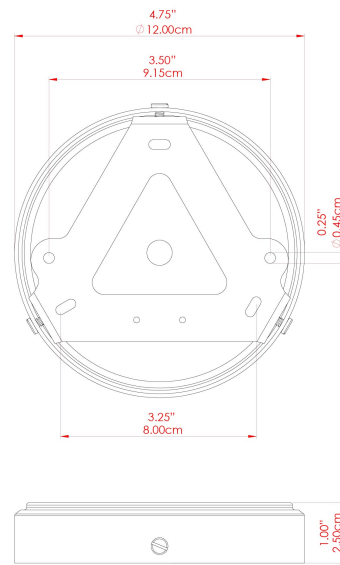

FIXING BRACKET: MLROSE39 | Polished Brass