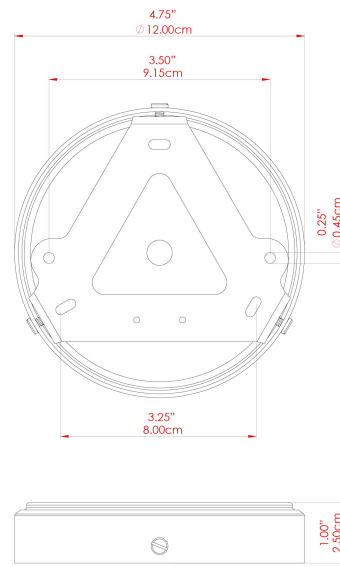

FIXING BRACKET: MLROSE39 | White

Product Notes:
1) Bulbs not included. 2) Dimensions do not include bulbs. 3) All products are individually made-to-order and therefore may differ slightly within manufacturing tolerances. 4) Cable / chain can be shortened during installation. Longer cable / chain lengths available on request. 5) Additional colour finishes may be available on request. 6) Refer to our website for a full list of terms and conditions.