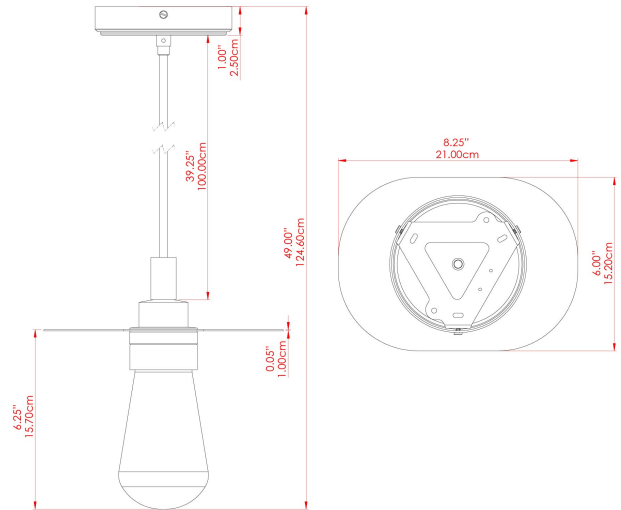

MATERIAL	Brass | Glass
HEIGHT	22cm
WIDTH | DIAMETER	21cm
LENGTH | PROJECTION	15cm
WEIGHT	1.2 kg
LAMPHOLDER	E27
MAX WATTAGE	6.5W
VOLTAGE	220/240v
IP RATING	IP65
CLASS PROTECTION	Class II
SHADE	GLWP02
FLEX | BAR | CHAIN LENGTH	100cm
CABLE TYPE	MLOCA002 | Black Fabric Braided Outdoor Rubber Cable | 2 Core Round

Product Notes:
1) Bulbs not included. 2) Dimensions do not include bulbs. 3) All products are individually made-to-order and therefore may differ slightly within manufacturing tolerances. 4) Cable / chain can be shortened during installation. Longer cable / chain lengths available on request. 5) Additional colour finishes may be available on request. 6) Refer to our website for a full list of terms and conditions.