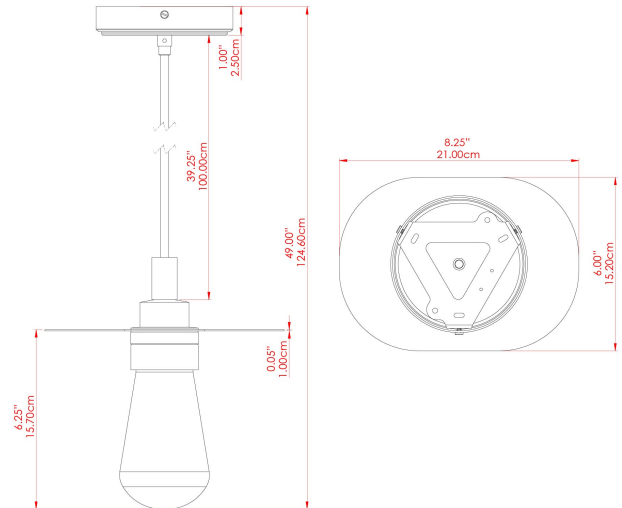

MATERIAL	Brass | Glass
HEIGHT	22cm
WIDTH | DIAMETER	21cm
LENGTH | PROJECTION	15cm
WEIGHT	1.2 kg
LAMPHOLDER	E27
MAX WATTAGE	6.5W
VOLTAGE	220/240v
IP RATING	IP65
CLASS PROTECTION	Class II
SHADE	GLWP02
FLEX | BAR | CHAIN LENGTH	100cm
CABLE TYPE	MLOCA002 | Black Fabric Braided Outdoor Rubber Cable | 2 Core Round

Product Notes:
1) Bulbs not included. 2) Dimensions do not include bulbs. 3) All products are individually made-to-order and therefore may differ slightly within manufacturing tolerances. 4) Cable / chain can be shortened during installation. Longer cable / chain lengths available on request. 5) Additional colour finishes may be available on request. 6) Refer to our website for a full list of terms and conditions.