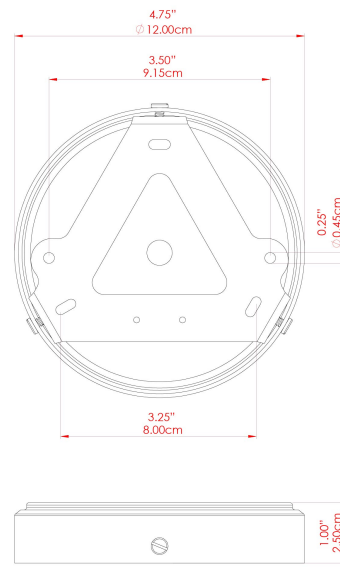

FIXING BRACKET: MLROSE39 | Antique Brass

Product Notes:
1) Bulbs not included. 2) Dimensions do not include bulbs. 3) All products are individually made-to-order and therefore may differ slightly within manufacturing tolerances. 4) Cable / chain can be shortened during installation. Longer cable / chain lengths available on request. 5) Additional colour finishes may be available on request. 6) Refer to our website for a full list of terms and conditions.