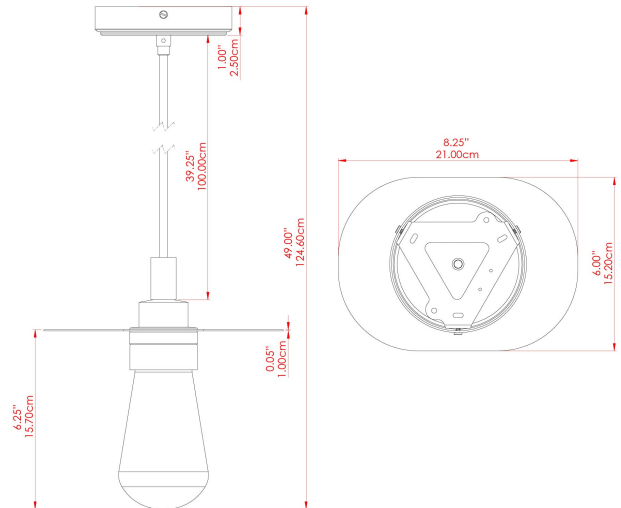

MATERIAL	Brass | Glass
HEIGHT	22cm
WIDTH | DIAMETER	21cm
LENGTH | PROJECTION	15cm
WEIGHT	1.2 kg
LAMPHOLDER	E27
MAX WATTAGE	6.5W
VOLTAGE	220/240v
IP RATING	IP65
CLASS PROTECTION	Class II
SHADE	GLWP02
FLEX | BAR | CHAIN LENGTH	100cm
CABLE TYPE	MLOCA002 | Black Fabric Braided Outdoor Rubber Cable | 2 Core Round

FIXING BRACKET: MLROSE39 | Polished Brass