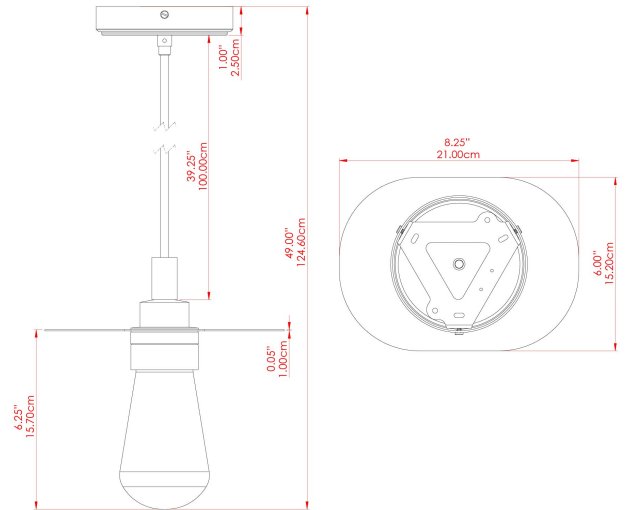

MATERIAL	Brass | Glass
HEIGHT	22cm
WIDTH | DIAMETER	21cm
LENGTH | PROJECTION	15cm
WEIGHT	1.2 kg
LAMPHOLDER	E27
MAX WATTAGE	6.5W
VOLTAGE	220/240v
IP RATING	IP65
CLASS PROTECTION	Class II
SHADE	GLWP02
FLEX | BAR | CHAIN LENGTH	100cm
CABLE TYPE	MLOCA002 | Black Fabric Braided Outdoor Rubber Cable | 2 Core Round

FIXING BRACKET: MLROSE39 | Matt Black