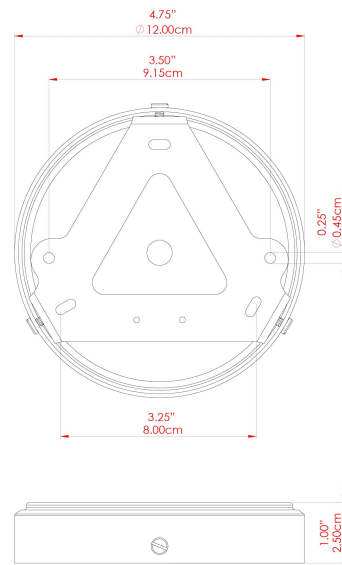

FIXING BRACKET: MLROSE39 | Natural Brass

Product Notes:
1) Bulbs not included. 2) Dimensions do not include bulbs. 3) All products are individually made-to-order and therefore may differ slightly within manufacturing tolerances. 4) Cable / chain can be shortened during installation. Longer cable / chain lengths available on request. 5) Additional colour finishes may be available on request. 6) Refer to our website for a full list of terms and conditions.