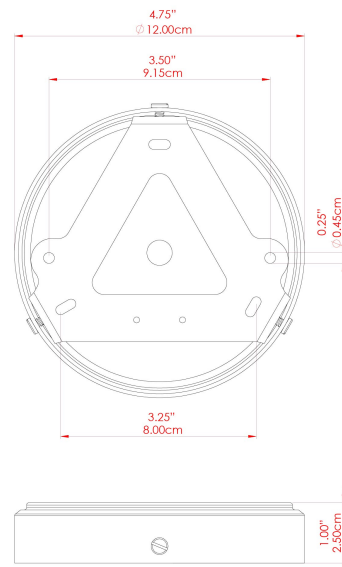

FIXING BRACKET: MLROSE39 | Polished Brass

Product Notes:
1) Bulbs not included. 2) Dimensions do not include bulbs. 3) All products are individually made-to-order and therefore may differ slightly within manufacturing tolerances. 4) Cable / chain can be shortened during installation. Longer cable / chain lengths available on request. 5) Additional colour finishes may be available on request. 6) Refer to our website for a full list of terms and conditions.