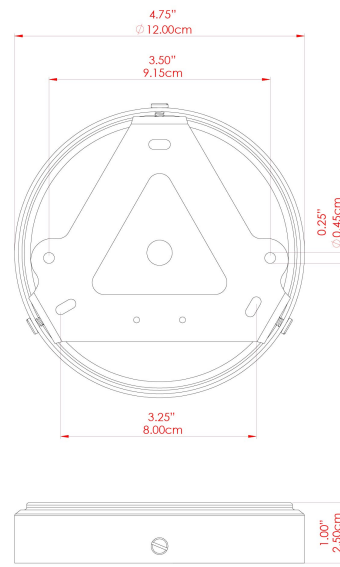

FIXING BRACKET: MLROSE39 | Matt Black

Product Notes:
1) Bulbs not included. 2) Dimensions do not include bulbs. 3) All products are individually made-to-order and therefore may differ slightly within manufacturing tolerances. 4) Cable / chain can be shortened during installation. Longer cable / chain lengths available on request. 5) Additional colour finishes may be available on request. 6) Refer to our website for a full list of terms and conditions.