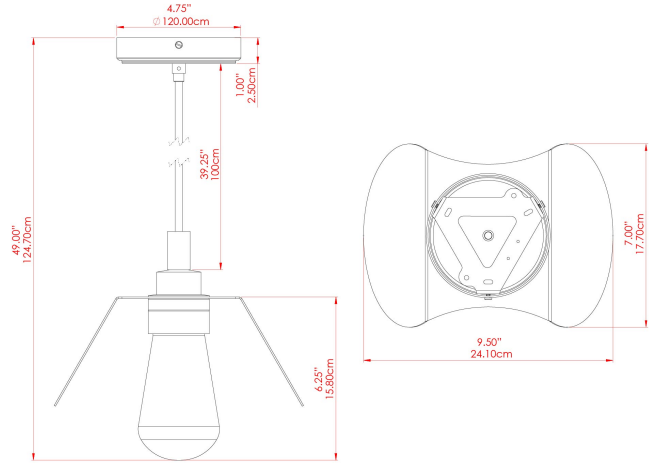

MATERIAL	Brass | Glass
HEIGHT	22cm
WIDTH | DIAMETER	28cm
LENGTH | PROJECTION	18cm
WEIGHT	1.5 kg
LAMPHOLDER	E27
MAX WATTAGE	6.5W
VOLTAGE	220/240v
IP RATING	IP65
CLASS PROTECTION	Class II
SHADE	GLWP02
FLEX | BAR | CHAIN LENGTH	100cm
CABLE TYPE	MLOCA002 | Black Fabric Braided Outdoor Rubber Cable | 2 Core Round