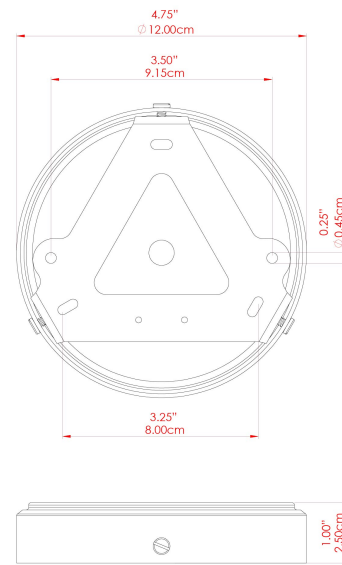

FIXING BRACKET: MLROSE39 | White

Product Notes:
1) Bulbs not included. 2) Dimensions do not include bulbs. 3) All products are individually made-to-order and therefore may differ slightly within manufacturing tolerances. 4) Cable / chain can be shortened during installation. Longer cable / chain lengths available on request. 5) Additional colour finishes may be available on request. 6) Refer to our website for a full list of terms and conditions.