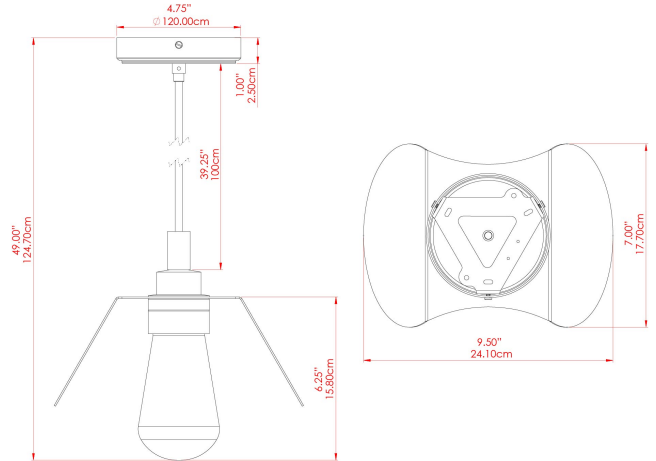

MATERIAL	Brass | Glass
HEIGHT	22cm
WIDTH | DIAMETER	28cm
LENGTH | PROJECTION	18cm
WEIGHT	1.5 kg
LAMPHOLDER	E27
MAX WATTAGE	6.5W
VOLTAGE	220/240v
IP RATING	IP65
CLASS PROTECTION	Class II
SHADE	GLWP02
FLEX | BAR | CHAIN LENGTH	100cm
CABLE TYPE	MLOCA002 | Black Fabric Braided Outdoor Rubber Cable | 2 Core Round