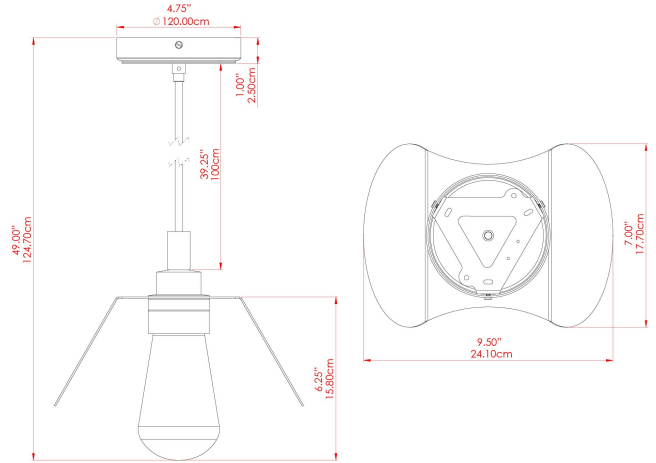

MATERIAL	Brass | Glass
HEIGHT	22cm
WIDTH | DIAMETER	28cm
LENGTH | PROJECTION	18cm
WEIGHT	1.5 kg
LAMPHOLDER	E27
MAX WATTAGE	6.5W
VOLTAGE	220/240v
IP RATING	IP65
CLASS PROTECTION	Class II
SHADE	GLWP02
FLEX | BAR | CHAIN LENGTH	100cm
CABLE TYPE	MLOCA001 | Brown Fabric Braided Outdoor Rubber Cable | 2 Core Round