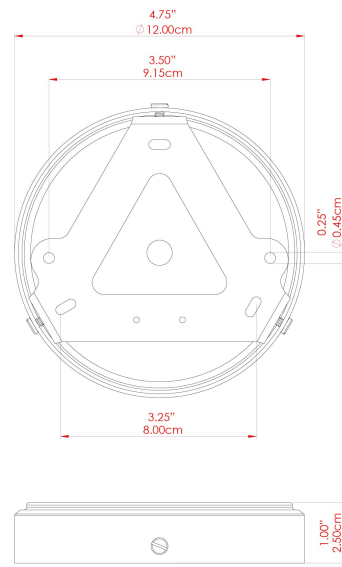

FIXING BRACKET: MLROSE39 | Satin Brass

Product Notes:
1) Bulbs not included. 2) Dimensions do not include bulbs. 3) All products are individually made-to-order and therefore may differ slightly within manufacturing tolerances. 4) Cable / chain can be shortened during installation. Longer cable / chain lengths available on request. 5) Additional colour finishes may be available on request. 6) Refer to our website for a full list of terms and conditions.