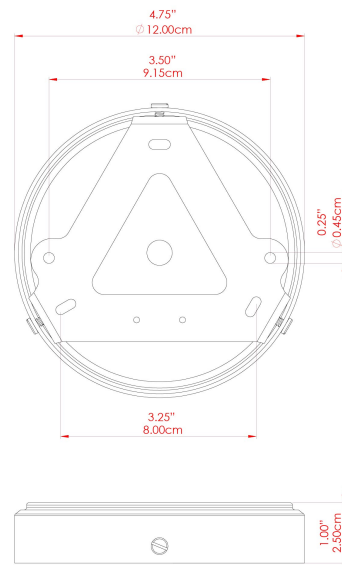

FIXING BRACKET: MLROSE39 | Satin Brass

Product Notes:
1) Bulbs not included. 2) Dimensions do not include bulbs. 3) All products are individually made-to-order and therefore may differ slightly within manufacturing tolerances. 4) Cable / chain can be shortened during installation. Longer cable / chain lengths available on request. 5) Additional colour finishes may be available on request. 6) Refer to our website for a full list of terms and conditions.