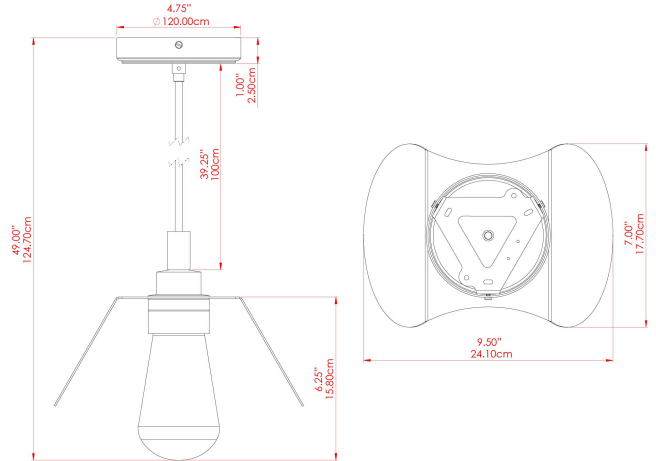

MATERIAL	Brass | Glass
HEIGHT	22cm
WIDTH | DIAMETER	28cm
LENGTH | PROJECTION	18cm
WEIGHT	1.5 kg
LAMPHOLDER	E27
MAX WATTAGE	6.5W
VOLTAGE	220/240v
IP RATING	IP65
CLASS PROTECTION	Class II
SHADE	GLWP01
FLEX | BAR | CHAIN LENGTH	100cm
CABLE TYPE	MLOCA002 | Black Fabric Braided Outdoor Rubber Cable | 2 Core Round