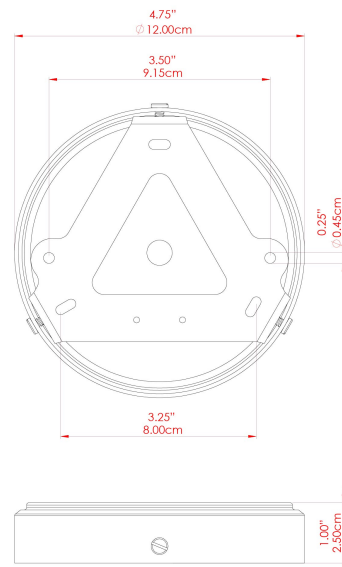

FIXING BRACKET: MLROSE39 | Antique Brass

Product Notes:
1) Bulbs not included. 2) Dimensions do not include bulbs. 3) All products are individually made-to-order and therefore may differ slightly within manufacturing tolerances. 4) Cable / chain can be shortened during installation. Longer cable / chain lengths available on request. 5) Additional colour finishes may be available on request. 6) Refer to our website for a full list of terms and conditions.