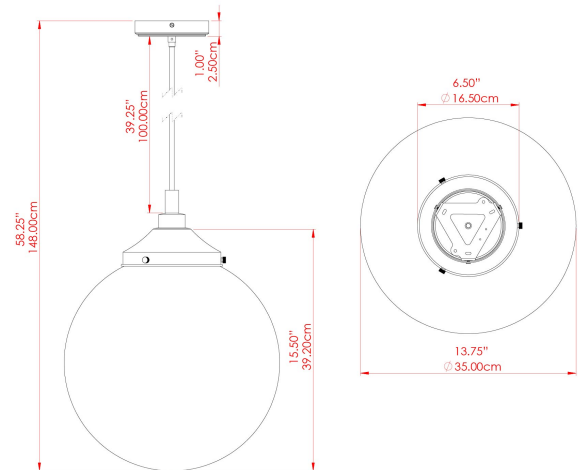

MATERIAL	Brass Glass
HEIGHT	44.5cm
WIDTH DIAMETER	35cm
LENGTH PROJECTION	n/a
WEIGHT	2.8 kg
LAMPHOLDER	E27
MAX WATTAGE	40W
VOLTAGE	220/240v
IP RATING	IP44
CLASS PROTECTION	Class II
SHADE	GL137
FLEX BAR CHAIN LENGTH	100cm
CABLE TYPE	MLOCA001 Brown Fabric Braided Outdoor Rubber Cable 2 Core Round

MATERIAL	Brass Glass
HEIGHT	44.5cm
WIDTH DIAMETER	35cm
LENGTH PROJECTION	n/a
WEIGHT	2.8 kg
LAMPHOLDER	E27
MAX WATTAGE	40W
VOLTAGE	220/240v
IP RATING	IP44
CLASS PROTECTION	Class II
SHADE	GL137
FLEX BAR CHAIN LENGTH	100cm
CABLE TYPE	MLOCA002 Black Fabric Braided Outdoor Rubber Cable 2 Core Round