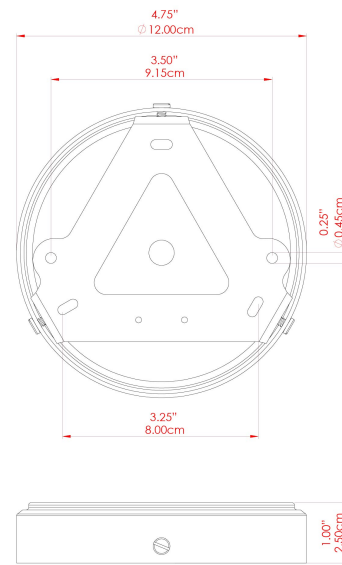

FIXING BRACKET: MLROSE39 | Antique Silver

Product Notes:
1) Bulbs not included. 2) Dimensions do not include bulbs. 3) All products are individually made-to-order and therefore may differ slightly within manufacturing tolerances. 4) Cable / chain can be shortened during installation. Longer cable / chain lengths available on request. 5) Additional colour finishes may be available on request. 6) Refer to our website for a full list of terms and conditions.