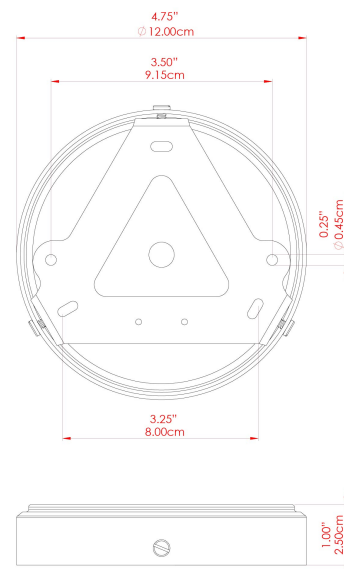

FIXING BRACKET: MLROSE39 | Polished Brass

Product Notes:
1) Bulbs not included. 2) Dimensions do not include bulbs. 3) All products are individually made-to-order and therefore may differ slightly within manufacturing tolerances. 4) Cable / chain can be shortened during installation. Longer cable / chain lengths available on request. 5) Additional colour finishes may be available on request. 6) Refer to our website for a full list of terms and conditions.