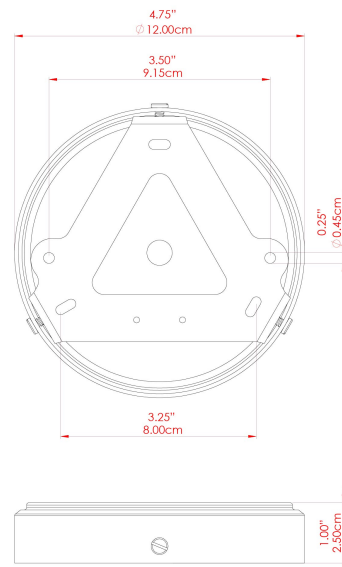

MATERIAL	Brass   Glass
HEIGHT	22cm
WIDTH   DIAMETER	32cm
LENGTH   PROJECTION	n/a
WEIGHT	1.6 kg
LAMPHOLDER	E27
MAX WATTAGE	6.5W
VOLTAGE	220/240v
IP RATING	IP65
CLASS PROTECTION	Class II
SHADE	GLWP01
FLEX   BAR   CHAIN LENGTH	100cm
CABLE TYPE	MLOCA001   Brown Fabric Braided Outdoor Rubber Cable   2 Core Round

### FIXING BRACKET: MLROSE39 | Antique Brass

MATERIAL	Brass   Glass
HEIGHT	22cm
WIDTH   DIAMETER	32cm
LENGTH   PROJECTION	n/a
WEIGHT	1.6 kg
LAMPHOLDER	E27
MAX WATTAGE	6.5W
VOLTAGE	220/240v
IP RATING	IP65
CLASS PROTECTION	Class II
SHADE	GLWP02
FLEX   BAR   CHAIN LENGTH	100cm
CABLE TYPE	MLOCA001   Brown Fabric Braided Outdoor Rubber Cable   2 Core Round

FIXING BRACKET: MLROSE39 | Antique Brass

MATERIAL	Brass   Glass
HEIGHT	22cm
WIDTH   DIAMETER	32cm
LENGTH   PROJECTION	n/a
WEIGHT	1.6 kg
LAMPHOLDER	E27
MAX WATTAGE	6.5W
VOLTAGE	220/240v
IP RATING	IP65
CLASS PROTECTION	Class II
SHADE	GLWP01
FLEX   BAR   CHAIN LENGTH	100cm
CABLE TYPE	MLOCA002   Black Fabric Braided Outdoor Rubber Cable   2 Core Round

### FIXING BRACKET: MLROSE39 | Antique Silver

MATERIAL	Brass   Glass
HEIGHT	22cm
WIDTH   DIAMETER	32cm
LENGTH   PROJECTION	n/a
WEIGHT	1.6 kg
LAMPHOLDER	E27
MAX WATTAGE	6.5W
VOLTAGE	220/240v
IP RATING	IP65
CLASS PROTECTION	Class II
SHADE	GLWP02
FLEX   BAR   CHAIN LENGTH	100cm
CABLE TYPE	MLOCA002   Black Fabric Braided Outdoor Rubber Cable   2 Core Round