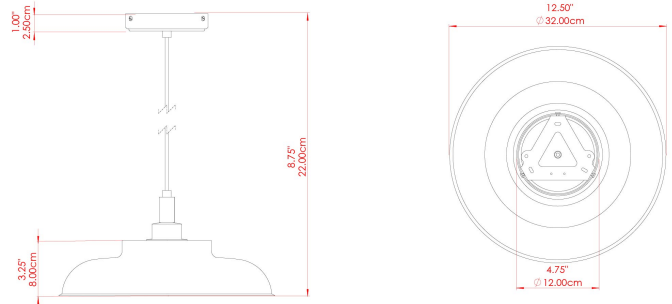

MATERIAL	Brass   Glass
HEIGHT	22cm
WIDTH   DIAMETER	32cm
LENGTH   PROJECTION	n/a
WEIGHT	1.6 kg
LAMPHOLDER	E27
MAX WATTAGE	6.5W
VOLTAGE	220/240v
IP RATING	IP65
CLASS PROTECTION	Class II
SHADE	GLWP01
FLEX   BAR   CHAIN LENGTH	100cm
CABLE TYPE	MLOCA001   Brown Fabric Braided Outdoor Rubber Cable   2 Core Round

FIXING BRACKET: MLROSE39 | Satin Brass

MATERIAL	Brass   Glass
HEIGHT	22cm
WIDTH   DIAMETER	32cm
LENGTH   PROJECTION	n/a
WEIGHT	1.6 kg
LAMPHOLDER	E27
MAX WATTAGE	6.5W
VOLTAGE	220/240v
IP RATING	IP65
CLASS PROTECTION	Class II
SHADE	GLWP02
FLEX   BAR   CHAIN LENGTH	100cm
CABLE TYPE	MLOCA002   Black Fabric Braided Outdoor Rubber Cable   2 Core Round

### FIXING BRACKET: MLROSE39 | Satin Brass

MATERIAL	Brass   Glass
HEIGHT	22cm
WIDTH   DIAMETER	32cm
LENGTH   PROJECTION	n/a
WEIGHT	1.6 kg
LAMPHOLDER	E27
MAX WATTAGE	6.5W
VOLTAGE	220/240v
IP RATING	IP65
CLASS PROTECTION	Class II
SHADE	GLWP01
FLEX   BAR   CHAIN LENGTH	100cm
CABLE TYPE	MLOCA002   Black Fabric Braided Outdoor Rubber Cable   2 Core Round

FIXING BRACKET: MLROSE39 | White

MATERIAL	Brass   Glass
HEIGHT	22cm
WIDTH   DIAMETER	32cm
LENGTH   PROJECTION	n/a
WEIGHT	1.6 kg
LAMPHOLDER	E27
MAX WATTAGE	6.5W
VOLTAGE	220/240v
IP RATING	IP65
CLASS PROTECTION	Class II
SHADE	GLWP02
FLEX   BAR   CHAIN LENGTH	100cm
CABLE TYPE	MLOCA002   Black Fabric Braided Outdoor Rubber Cable   2 Core Round