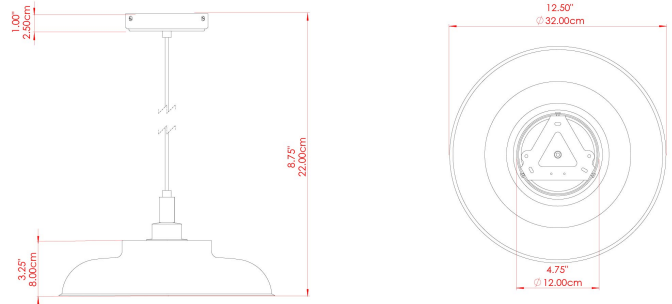

MATERIAL	Brass   Glass
HEIGHT	22cm
WIDTH   DIAMETER	32cm
LENGTH   PROJECTION	n/a
WEIGHT	1.6 kg
LAMPHOLDER	E27
MAX WATTAGE	6.5W
VOLTAGE	220/240v
IP RATING	IP65
CLASS PROTECTION	Class II
SHADE	GLWP01
FLEX   BAR   CHAIN LENGTH	100cm
CABLE TYPE	MLOCA001   Brown Fabric Braided Outdoor Rubber Cable   2 Core Round

### FIXING BRACKET: MLROSE39 | Natural Brass

MATERIAL	Brass   Glass
HEIGHT	22cm
WIDTH   DIAMETER	32cm
LENGTH   PROJECTION	n/a
WEIGHT	1.6 kg
LAMPHOLDER	E27
MAX WATTAGE	6.5W
VOLTAGE	220/240v
IP RATING	IP65
CLASS PROTECTION	Class II
SHADE	GLWP01
FLEX   BAR   CHAIN LENGTH	100cm
CABLE TYPE	MLOCA002   Black Fabric Braided Outdoor Rubber Cable   2 Core Round

### FIXING BRACKET: MLROSE39 | Polished Brass

MATERIAL	Brass   Glass
HEIGHT	22cm
WIDTH   DIAMETER	32cm
LENGTH   PROJECTION	n/a
WEIGHT	1.6 kg
LAMPHOLDER	E27
MAX WATTAGE	6.5W
VOLTAGE	220/240v
IP RATING	IP65
CLASS PROTECTION	Class II
SHADE	GLWP02
FLEX   BAR   CHAIN LENGTH	100cm
CABLE TYPE	MLOCA002   Black Fabric Braided Outdoor Rubber Cable   2 Core Round

### FIXING BRACKET: MLROSE39 | Polished Brass

MATERIAL	Brass   Glass
HEIGHT	22cm
WIDTH   DIAMETER	32cm
LENGTH   PROJECTION	n/a
WEIGHT	1.6 kg
LAMPHOLDER	E27
MAX WATTAGE	6.5W
VOLTAGE	220/240v
IP RATING	IP65
CLASS PROTECTION	Class II
SHADE	GLWP01
FLEX   BAR   CHAIN LENGTH	100cm
CABLE TYPE	MLOCA002   Black Fabric Braided Outdoor Rubber Cable   2 Core Round