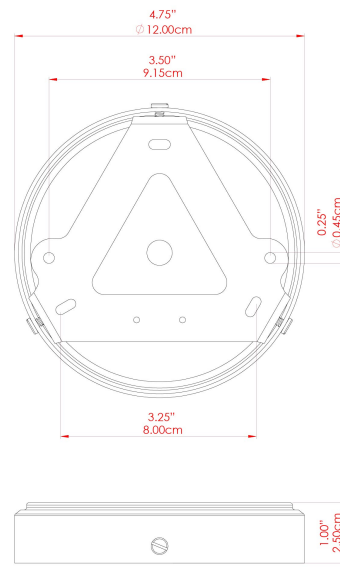

MATERIAL	Brass   Glass
HEIGHT	22cm
WIDTH   DIAMETER	32cm
LENGTH   PROJECTION	n/a
WEIGHT	1.6 kg
LAMPHOLDER	E27
MAX WATTAGE	6.5W
VOLTAGE	220/240v
IP RATING	IP65
CLASS PROTECTION	Class II
SHADE	GLWP01
FLEX   BAR   CHAIN LENGTH	100cm
CABLE TYPE	MLOCA001   Brown Fabric Braided Outdoor Rubber Cable   2 Core Round

### FIXING BRACKET: MLROSE39 | Matt Black

MATERIAL	Brass   Glass
HEIGHT	22cm
WIDTH   DIAMETER	32cm
LENGTH   PROJECTION	n/a
WEIGHT	1.6 kg
LAMPHOLDER	E27
MAX WATTAGE	6.5W
VOLTAGE	220/240v
IP RATING	IP65
CLASS PROTECTION	Class II
SHADE	GLWP02
FLEX   BAR   CHAIN LENGTH	100cm
CABLE TYPE	MLOCA002   Black Fabric Braided Outdoor Rubber Cable   2 Core Round

### FIXING BRACKET: MLROSE39 | Matt Black

MATERIAL	Brass   Glass
HEIGHT	22cm
WIDTH   DIAMETER	32cm
LENGTH   PROJECTION	n/a
WEIGHT	1.6 kg
LAMPHOLDER	E27
MAX WATTAGE	6.5W
VOLTAGE	220/240v
IP RATING	IP65
CLASS PROTECTION	Class II
SHADE	GLWP01
FLEX   BAR   CHAIN LENGTH	100cm
CABLE TYPE	MLOCA002   Black Fabric Braided Outdoor Rubber Cable   2 Core Round

### FIXING BRACKET: MLROSE39 | Natural Brass

MATERIAL	Brass   Glass
HEIGHT	22cm
WIDTH   DIAMETER	32cm
LENGTH   PROJECTION	n/a
WEIGHT	1.6 kg
LAMPHOLDER	E27
MAX WATTAGE	6.5W
VOLTAGE	220/240v
IP RATING	IP65
CLASS PROTECTION	Class II
SHADE	GLWP02
FLEX   BAR   CHAIN LENGTH	100cm
CABLE TYPE	MLOCA002   Black Fabric Braided Outdoor Rubber Cable   2 Core Round