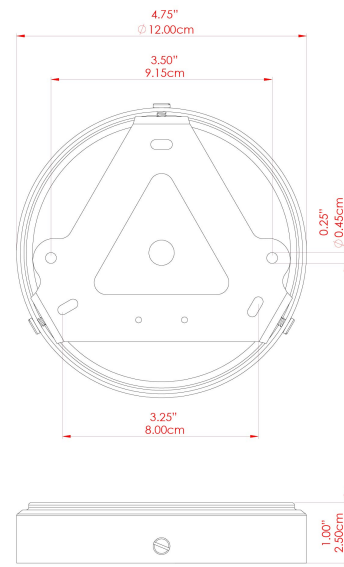

FIXING BRACKET: MLROSE39 | Polished Brass