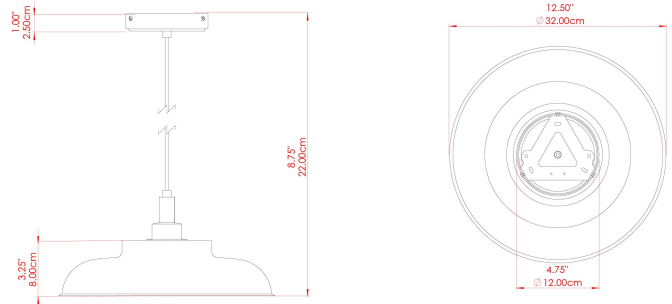

MATERIAL	Brass   Glass
HEIGHT	22cm
WIDTH   DIAMETER	32cm
LENGTH   PROJECTION	n/a
WEIGHT	1.6 kg
LAMPHOLDER	E27
MAX WATTAGE	6.5W
VOLTAGE	220/240v
IP RATING	IP65
CLASS PROTECTION	Class II
SHADE	GLWP01
FLEX   BAR   CHAIN LENGTH	100cm
CABLE TYPE	MLOCA001   Brown Fabric Braided Outdoor Rubber Cable   2 Core Round

### FIXING BRACKET: MLROSE39 | Antique Brass

MATERIAL	Brass   Glass
HEIGHT	22cm
WIDTH   DIAMETER	32cm
LENGTH   PROJECTION	n/a
WEIGHT	1.6 kg
LAMPHOLDER	E27
MAX WATTAGE	6.5W
VOLTAGE	220/240v
IP RATING	IP65
CLASS PROTECTION	Class II
SHADE	GLWP02
FLEX   BAR   CHAIN LENGTH	100cm
CABLE TYPE	MLOCA001   Brown Fabric Braided Outdoor Rubber Cable   2 Core Round

FIXING BRACKET: MLROSE39 | Antique Brass

MATERIAL	Brass   Glass
HEIGHT	22cm
WIDTH   DIAMETER	32cm
LENGTH   PROJECTION	n/a
WEIGHT	1.6 kg
LAMPHOLDER	E27
MAX WATTAGE	6.5W
VOLTAGE	220/240v
IP RATING	IP65
CLASS PROTECTION	Class II
SHADE	GLWP01
FLEX   BAR   CHAIN LENGTH	100cm
CABLE TYPE	MLOCA002   Black Fabric Braided Outdoor Rubber Cable   2 Core Round

### FIXING BRACKET: MLROSE39 | Antique Silver

MATERIAL	Brass   Glass
HEIGHT	22cm
WIDTH   DIAMETER	32cm
LENGTH   PROJECTION	n/a
WEIGHT	1.6 kg
LAMPHOLDER	E27
MAX WATTAGE	6.5W
VOLTAGE	220/240v
IP RATING	IP65
CLASS PROTECTION	Class II
SHADE	GLWP02
FLEX   BAR   CHAIN LENGTH	100cm
CABLE TYPE	MLOCA002   Black Fabric Braided Outdoor Rubber Cable   2 Core Round