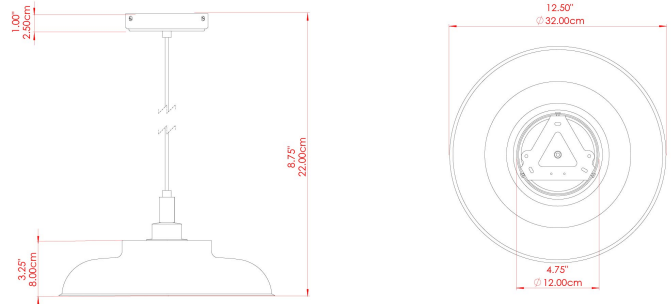

MATERIAL	Brass   Glass
HEIGHT	22cm
WIDTH   DIAMETER	32cm
LENGTH   PROJECTION	n/a
WEIGHT	1.6 kg
LAMPHOLDER	E27
MAX WATTAGE	6.5W
VOLTAGE	220/240v
IP RATING	IP65
CLASS PROTECTION	Class II
SHADE	GLWP01
FLEX   BAR   CHAIN LENGTH	100cm
CABLE TYPE	MLOCA001   Brown Fabric Braided Outdoor Rubber Cable   2 Core Round

### FIXING BRACKET: MLROSE39 | Natural Brass

MATERIAL	Brass   Glass
HEIGHT	22cm
WIDTH   DIAMETER	32cm
LENGTH   PROJECTION	n/a
WEIGHT	1.6 kg
LAMPHOLDER	E27
MAX WATTAGE	6.5W
VOLTAGE	220/240v
IP RATING	IP65
CLASS PROTECTION	Class II
SHADE	GLWP02
FLEX   BAR   CHAIN LENGTH	100cm
CABLE TYPE	MLOCA002   Black Fabric Braided Outdoor Rubber Cable   2 Core Round

### FIXING BRACKET: MLROSE39 | Natural Brass

MATERIAL	Brass   Glass
HEIGHT	22cm
WIDTH   DIAMETER	32cm
LENGTH   PROJECTION	n/a
WEIGHT	1.6 kg
LAMPHOLDER	E27
MAX WATTAGE	6.5W
VOLTAGE	220/240v
IP RATING	IP65
CLASS PROTECTION	Class II
SHADE	GLWP01
FLEX   BAR   CHAIN LENGTH	100cm
CABLE TYPE	MLOCA002   Black Fabric Braided Outdoor Rubber Cable   2 Core Round

### FIXING BRACKET: MLROSE39 | Polished Brass

MATERIAL	Brass   Glass
HEIGHT	22cm
WIDTH   DIAMETER	32cm
LENGTH   PROJECTION	n/a
WEIGHT	1.6 kg
LAMPHOLDER	E27
MAX WATTAGE	6.5W
VOLTAGE	220/240v
IP RATING	IP65
CLASS PROTECTION	Class II
SHADE	GLWP02
FLEX   BAR   CHAIN LENGTH	100cm
CABLE TYPE	MLOCA002   Black Fabric Braided Outdoor Rubber Cable   2 Core Round