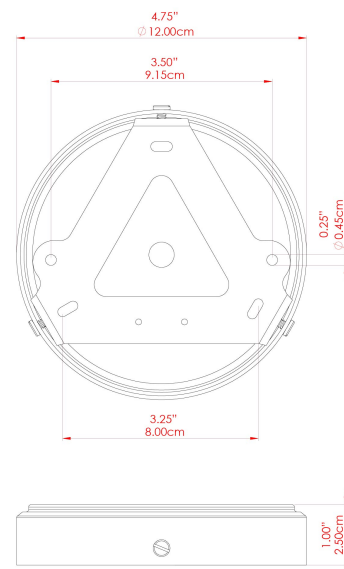

FIXING BRACKET: MLROSE39 | Natural Brass