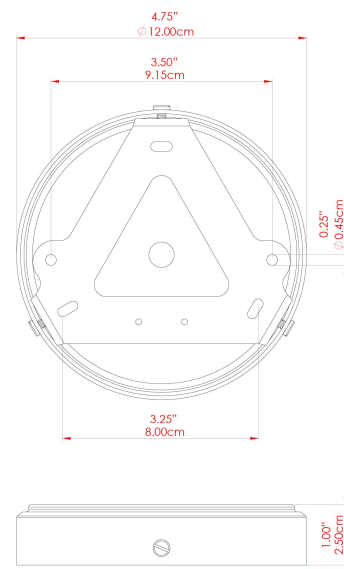

FIXING BRACKET: MLROSE39 | Polished Brass