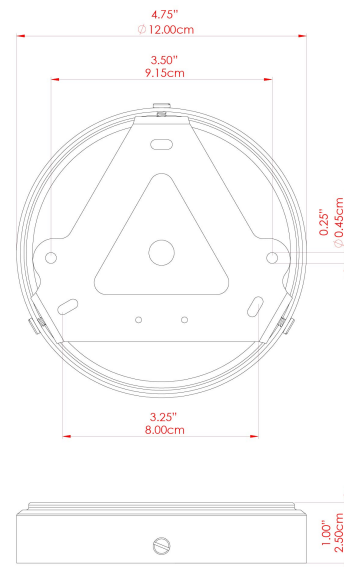

FIXING BRACKET: MLROSE39 | Matt Black