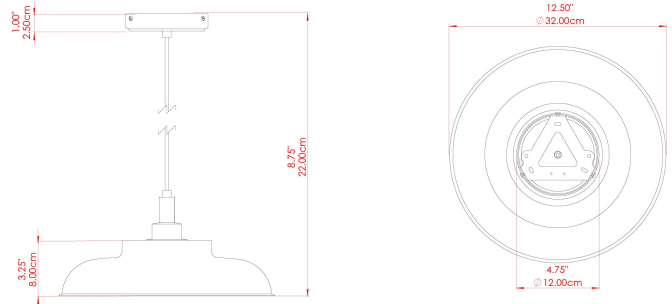

MATERIAL	Brass   Glass
HEIGHT	22cm
WIDTH   DIAMETER	32cm
LENGTH   PROJECTION	n/a
WEIGHT	1.6 kg
LAMPHOLDER	E27
MAX WATTAGE	6.5W
VOLTAGE	220/240v
IP RATING	IP65
CLASS PROTECTION	Class II
SHADE	GLWP01
FLEX   BAR   CHAIN LENGTH	100cm
CABLE TYPE	MLOCA001   Brown Fabric Braided Outdoor Rubber Cable   2 Core Round

### FIXING BRACKET: MLROSE39 | Polished Brass

MATERIAL	Brass   Glass
HEIGHT	22cm
WIDTH   DIAMETER	32cm
LENGTH   PROJECTION	n/a
WEIGHT	1.6 kg
LAMPHOLDER	E27
MAX WATTAGE	6.5W
VOLTAGE	220/240v
IP RATING	IP65
CLASS PROTECTION	Class II
SHADE	GLWP02
FLEX   BAR   CHAIN LENGTH	100cm
CABLE TYPE	MLOCA002   Black Fabric Braided Outdoor Rubber Cable   2 Core Round

### FIXING BRACKET: MLROSE39 | Polished Brass

MATERIAL	Brass   Glass
HEIGHT	22cm
WIDTH   DIAMETER	32cm
LENGTH   PROJECTION	n/a
WEIGHT	1.6 kg
LAMPHOLDER	E27
MAX WATTAGE	6.5W
VOLTAGE	220/240v
IP RATING	IP65
CLASS PROTECTION	Class II
SHADE	GLWP01
FLEX   BAR   CHAIN LENGTH	100cm
CABLE TYPE	MLOCA002   Black Fabric Braided Outdoor Rubber Cable   2 Core Round

FIXING BRACKET: MLROSE39 | Satin Brass

MATERIAL	Brass   Glass
HEIGHT	22cm
WIDTH   DIAMETER	32cm
LENGTH   PROJECTION	n/a
WEIGHT	1.6 kg
LAMPHOLDER	E27
MAX WATTAGE	6.5W
VOLTAGE	220/240v
IP RATING	IP65
CLASS PROTECTION	Class II
SHADE	GLWP02
FLEX   BAR   CHAIN LENGTH	100cm
CABLE TYPE	MLOCA002   Black Fabric Braided Outdoor Rubber Cable   2 Core Round