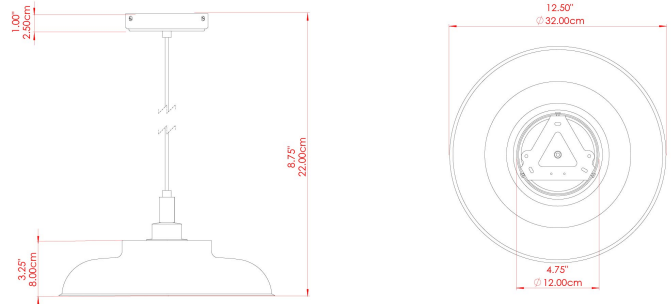

MATERIAL	Brass   Glass
HEIGHT	22cm
WIDTH   DIAMETER	32cm
LENGTH   PROJECTION	n/a
WEIGHT	1.6 kg
LAMPHOLDER	E27
MAX WATTAGE	6.5W
VOLTAGE	220/240v
IP RATING	IP65
CLASS PROTECTION	Class II
SHADE	GLWP01
FLEX   BAR   CHAIN LENGTH	100cm
CABLE TYPE	MLOCA001   Brown Fabric Braided Outdoor Rubber Cable   2 Core Round

### FIXING BRACKET: MLROSE39 | Antique Silver

MATERIAL	Brass   Glass
HEIGHT	22cm
WIDTH   DIAMETER	32cm
LENGTH   PROJECTION	n/a
WEIGHT	1.6 kg
LAMPHOLDER	E27
MAX WATTAGE	6.5W
VOLTAGE	220/240v
IP RATING	IP65
CLASS PROTECTION	Class II
SHADE	GLWP02
FLEX   BAR   CHAIN LENGTH	100cm
CABLE TYPE	MLOCA002   Black Fabric Braided Outdoor Rubber Cable   2 Core Round

### FIXING BRACKET: MLROSE39 | Antique Silver

MATERIAL	Brass   Glass
HEIGHT	22cm
WIDTH   DIAMETER	32cm
LENGTH   PROJECTION	n/a
WEIGHT	1.6 kg
LAMPHOLDER	E27
MAX WATTAGE	6.5W
VOLTAGE	220/240v
IP RATING	IP65
CLASS PROTECTION	Class II
SHADE	GLWP01
FLEX   BAR   CHAIN LENGTH	100cm
CABLE TYPE	MLOCA002   Black Fabric Braided Outdoor Rubber Cable   2 Core Round

### FIXING BRACKET: MLROSE39 | Matt Black

MATERIAL	Brass   Glass
HEIGHT	22cm
WIDTH   DIAMETER	32cm
LENGTH   PROJECTION	n/a
WEIGHT	1.6 kg
LAMPHOLDER	E27
MAX WATTAGE	6.5W
VOLTAGE	220/240v
IP RATING	IP65
CLASS PROTECTION	Class II
SHADE	GLWP02
FLEX   BAR   CHAIN LENGTH	100cm
CABLE TYPE	MLOCA002   Black Fabric Braided Outdoor Rubber Cable   2 Core Round