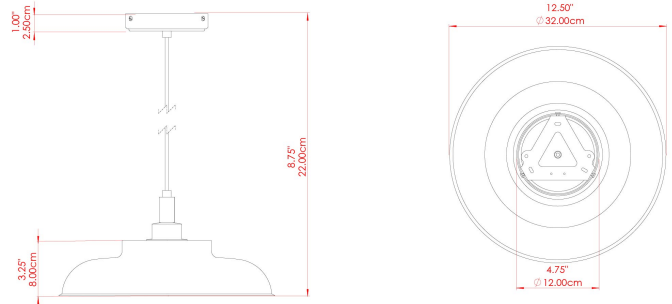

MATERIAL	Brass   Glass
HEIGHT	22cm
WIDTH   DIAMETER	32cm
LENGTH   PROJECTION	n/a
WEIGHT	1.6 kg
LAMPHOLDER	E27
MAX WATTAGE	6.5W
VOLTAGE	220/240v
IP RATING	IP65
CLASS PROTECTION	Class II
SHADE	GLWP01
FLEX   BAR   CHAIN LENGTH	100cm
CABLE TYPE	MLOCA001   Brown Fabric Braided Outdoor Rubber Cable   2 Core Round

FIXING BRACKET: MLROSE39 | Antique Brass

MATERIAL	Brass   Glass
HEIGHT	22cm
WIDTH   DIAMETER	32cm
LENGTH   PROJECTION	n/a
WEIGHT	1.6 kg
LAMPHOLDER	E27
MAX WATTAGE	6.5W
VOLTAGE	220/240v
IP RATING	IP65
CLASS PROTECTION	Class II
SHADE	GLWP01
FLEX   BAR   CHAIN LENGTH	100cm
CABLE TYPE	MLOCA002   Black Fabric Braided Outdoor Rubber Cable   2 Core Round

### FIXING BRACKET: MLROSE39 | Antique Silver

MATERIAL	Brass   Glass
HEIGHT	22cm
WIDTH   DIAMETER	32cm
LENGTH   PROJECTION	n/a
WEIGHT	1.6 kg
LAMPHOLDER	E27
MAX WATTAGE	6.5W
VOLTAGE	220/240v
IP RATING	IP65
CLASS PROTECTION	Class II
SHADE	GLWP02
FLEX   BAR   CHAIN LENGTH	100cm
CABLE TYPE	MLOCA002   Black Fabric Braided Outdoor Rubber Cable   2 Core Round

### FIXING BRACKET: MLROSE39 | Antique Silver

MATERIAL	Brass   Glass
HEIGHT	22cm
WIDTH   DIAMETER	32cm
LENGTH   PROJECTION	n/a
WEIGHT	1.6 kg
LAMPHOLDER	E27
MAX WATTAGE	6.5W
VOLTAGE	220/240v
IP RATING	IP65
CLASS PROTECTION	Class II
SHADE	GLWP01
FLEX   BAR   CHAIN LENGTH	100cm
CABLE TYPE	MLOCA002   Black Fabric Braided Outdoor Rubber Cable   2 Core Round