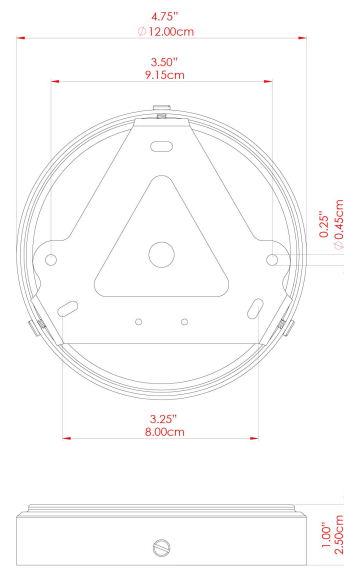

FIXING BRACKET: MLROSE39 | Matt Black