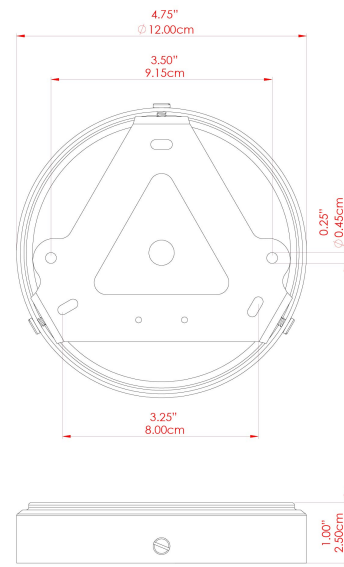

FIXING BRACKET: MLROSE39 | Antique Silver