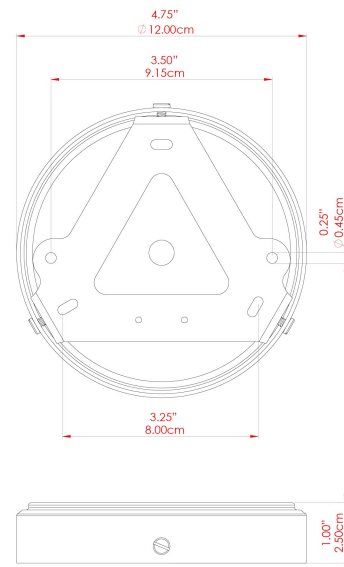

### FIXING BRACKET: MLROSE39 | Polished Brass

MATERIAL	Brass   Glass
HEIGHT	22cm
WIDTH   DIAMETER	32cm
LENGTH   PROJECTION	n/a
WEIGHT	1.6 kg
LAMPHOLDER	E27
MAX WATTAGE	6.5W
VOLTAGE	220/240v
IP RATING	IP65
CLASS PROTECTION	Class II
SHADE	GLWP01
FLEX   BAR   CHAIN LENGTH	100cm
CABLE TYPE	MLOCA002   Black Fabric Braided Outdoor Rubber Cable   2 Core Round

FIXING BRACKET: MLROSE39 | Satin Brass

MATERIAL	Brass   Glass
HEIGHT	22cm
WIDTH   DIAMETER	32cm
LENGTH   PROJECTION	n/a
WEIGHT	1.6 kg
LAMPHOLDER	E27
MAX WATTAGE	6.5W
VOLTAGE	220/240v
IP RATING	IP65
CLASS PROTECTION	Class II
SHADE	GLWP02
FLEX   BAR   CHAIN LENGTH	100cm
CABLE TYPE	MLOCA002   Black Fabric Braided Outdoor Rubber Cable   2 Core Round

### FIXING BRACKET: MLROSE39 | Satin Brass

MATERIAL	Brass   Glass
HEIGHT	22cm
WIDTH   DIAMETER	32cm
LENGTH   PROJECTION	n/a
WEIGHT	1.6 kg
LAMPHOLDER	E27
MAX WATTAGE	6.5W
VOLTAGE	220/240v
IP RATING	IP65
CLASS PROTECTION	Class II
SHADE	GLWP01
FLEX   BAR   CHAIN LENGTH	100cm
CABLE TYPE	MLOCA002   Black Fabric Braided Outdoor Rubber Cable   2 Core Round

FIXING BRACKET: MLROSE39 | White

MATERIAL	Brass   Glass
HEIGHT	22cm
WIDTH   DIAMETER	32cm
LENGTH   PROJECTION	n/a
WEIGHT	1.6 kg
LAMPHOLDER	E27
MAX WATTAGE	6.5W
VOLTAGE	220/240v
IP RATING	IP65
CLASS PROTECTION	Class II
SHADE	GLWP02
FLEX   BAR   CHAIN LENGTH	100cm
CABLE TYPE	MLOCA002   Black Fabric Braided Outdoor Rubber Cable   2 Core Round