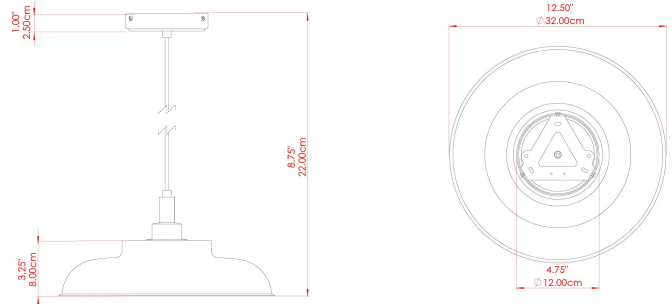

MATERIAL	Brass   Glass
HEIGHT	22cm
WIDTH   DIAMETER	32cm
LENGTH   PROJECTION	n/a
WEIGHT	1.6 kg
LAMPHOLDER	E27
MAX WATTAGE	6.5W
VOLTAGE	220/240v
IP RATING	IP65
CLASS PROTECTION	Class II
SHADE	GLWP01
FLEX   BAR   CHAIN LENGTH	100cm
CABLE TYPE	MLOCA001   Brown Fabric Braided Outdoor Rubber Cable   2 Core Round

### FIXING BRACKET: MLROSE39 | Polished Brass

MATERIAL	Brass   Glass
HEIGHT	22cm
WIDTH   DIAMETER	32cm
LENGTH   PROJECTION	n/a
WEIGHT	1.6 kg
LAMPHOLDER	E27
MAX WATTAGE	6.5W
VOLTAGE	220/240v
IP RATING	IP65
CLASS PROTECTION	Class II
SHADE	GLWP01
FLEX   BAR   CHAIN LENGTH	100cm
CABLE TYPE	MLOCA002   Black Fabric Braided Outdoor Rubber Cable   2 Core Round

FIXING BRACKET: MLROSE39 | Satin Brass

MATERIAL	Brass   Glass
HEIGHT	22cm
WIDTH   DIAMETER	32cm
LENGTH   PROJECTION	n/a
WEIGHT	1.6 kg
LAMPHOLDER	E27
MAX WATTAGE	6.5W
VOLTAGE	220/240v
IP RATING	IP65
CLASS PROTECTION	Class II
SHADE	GLWP02
FLEX   BAR   CHAIN LENGTH	100cm
CABLE TYPE	MLOCA002   Black Fabric Braided Outdoor Rubber Cable   2 Core Round

### FIXING BRACKET: MLROSE39 | Satin Brass

MATERIAL	Brass   Glass
HEIGHT	22cm
WIDTH   DIAMETER	32cm
LENGTH   PROJECTION	n/a
WEIGHT	1.6 kg
LAMPHOLDER	E27
MAX WATTAGE	6.5W
VOLTAGE	220/240v
IP RATING	IP65
CLASS PROTECTION	Class II
SHADE	GLWP01
FLEX   BAR   CHAIN LENGTH	100cm
CABLE TYPE	MLOCA002   Black Fabric Braided Outdoor Rubber Cable   2 Core Round