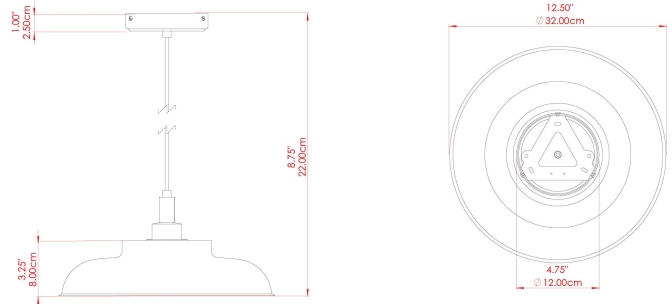

MATERIAL	Brass   Glass
HEIGHT	22cm
WIDTH   DIAMETER	32cm
LENGTH   PROJECTION	n/a
WEIGHT	1.6 kg
LAMPHOLDER	E27
MAX WATTAGE	6.5W
VOLTAGE	220/240v
IP RATING	IP65
CLASS PROTECTION	Class II
SHADE	GLWP01
FLEX   BAR   CHAIN LENGTH	100cm
CABLE TYPE	MLOCA001   Brown Fabric Braided Outdoor Rubber Cable   2 Core Round

### FIXING BRACKET: MLROSE39 | Matt Black

MATERIAL	Brass   Glass
HEIGHT	22cm
WIDTH   DIAMETER	32cm
LENGTH   PROJECTION	n/a
WEIGHT	1.6 kg
LAMPHOLDER	E27
MAX WATTAGE	6.5W
VOLTAGE	220/240v
IP RATING	IP65
CLASS PROTECTION	Class II
SHADE	GLWP02
FLEX   BAR   CHAIN LENGTH	100cm
CABLE TYPE	MLOCA002   Black Fabric Braided Outdoor Rubber Cable   2 Core Round

### FIXING BRACKET: MLROSE39 | Matt Black

MATERIAL	Brass   Glass
HEIGHT	22cm
WIDTH   DIAMETER	32cm
LENGTH   PROJECTION	n/a
WEIGHT	1.6 kg
LAMPHOLDER	E27
MAX WATTAGE	6.5W
VOLTAGE	220/240v
IP RATING	IP65
CLASS PROTECTION	Class II
SHADE	GLWP01
FLEX   BAR   CHAIN LENGTH	100cm
CABLE TYPE	MLOCA002   Black Fabric Braided Outdoor Rubber Cable   2 Core Round

### FIXING BRACKET: MLROSE39 | Natural Brass

MATERIAL	Brass   Glass
HEIGHT	22cm
WIDTH   DIAMETER	32cm
LENGTH   PROJECTION	n/a
WEIGHT	1.6 kg
LAMPHOLDER	E27
MAX WATTAGE	6.5W
VOLTAGE	220/240v
IP RATING	IP65
CLASS PROTECTION	Class II
SHADE	GLWP02
FLEX   BAR   CHAIN LENGTH	100cm
CABLE TYPE	MLOCA002   Black Fabric Braided Outdoor Rubber Cable   2 Core Round