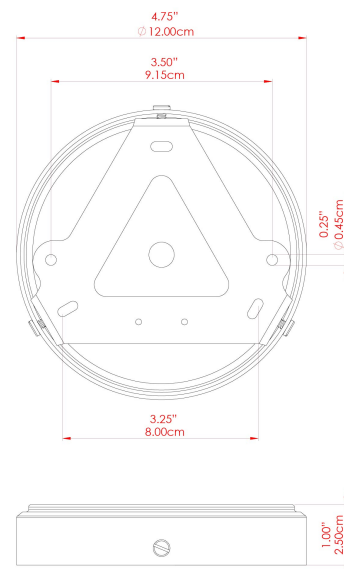

MATERIAL	Brass   Glass
HEIGHT	22cm
WIDTH   DIAMETER	32cm
LENGTH   PROJECTION	n/a
WEIGHT	1.6 kg
LAMPHOLDER	E27
MAX WATTAGE	6.5W
VOLTAGE	220/240v
IP RATING	IP65
CLASS PROTECTION	Class II
SHADE	GLWP01
FLEX   BAR   CHAIN LENGTH	100cm
CABLE TYPE	MLOCA001   Brown Fabric Braided Outdoor Rubber Cable   2 Core Round

### FIXING BRACKET: MLROSE39 | Antique Brass

MATERIAL	Brass   Glass
HEIGHT	22cm
WIDTH   DIAMETER	32cm
LENGTH   PROJECTION	n/a
WEIGHT	1.6 kg
LAMPHOLDER	E27
MAX WATTAGE	6.5W
VOLTAGE	220/240v
IP RATING	IP65
CLASS PROTECTION	Class II
SHADE	GLWP02
FLEX   BAR   CHAIN LENGTH	100cm
CABLE TYPE	MLOCA001   Brown Fabric Braided Outdoor Rubber Cable   2 Core Round

FIXING BRACKET: MLROSE39 | Antique Brass

MATERIAL	Brass   Glass
HEIGHT	22cm
WIDTH   DIAMETER	32cm
LENGTH   PROJECTION	n/a
WEIGHT	1.6 kg
LAMPHOLDER	E27
MAX WATTAGE	6.5W
VOLTAGE	220/240v
IP RATING	IP65
CLASS PROTECTION	Class II
SHADE	GLWP01
FLEX   BAR   CHAIN LENGTH	100cm
CABLE TYPE	MLOCA002   Black Fabric Braided Outdoor Rubber Cable   2 Core Round

### FIXING BRACKET: MLROSE39 | Antique Silver

MATERIAL	Brass   Glass
HEIGHT	22cm
WIDTH   DIAMETER	32cm
LENGTH   PROJECTION	n/a
WEIGHT	1.6 kg
LAMPHOLDER	E27
MAX WATTAGE	6.5W
VOLTAGE	220/240v
IP RATING	IP65
CLASS PROTECTION	Class II
SHADE	GLWP02
FLEX   BAR   CHAIN LENGTH	100cm
CABLE TYPE	MLOCA002   Black Fabric Braided Outdoor Rubber Cable   2 Core Round