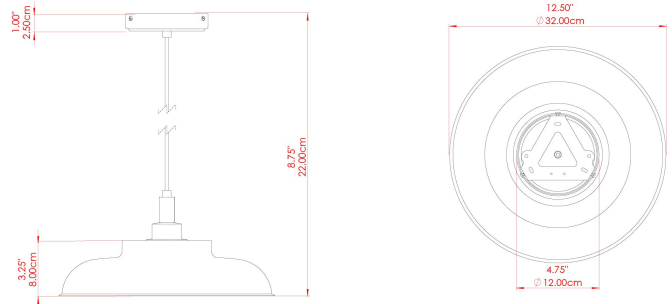

MATERIAL	Brass   Glass
HEIGHT	22cm
WIDTH   DIAMETER	32cm
LENGTH   PROJECTION	n/a
WEIGHT	1.6 kg
LAMPHOLDER	E27
MAX WATTAGE	6.5W
VOLTAGE	220/240v
IP RATING	IP65
CLASS PROTECTION	Class II
SHADE	GLWP01
FLEX   BAR   CHAIN LENGTH	100cm
CABLE TYPE	MLOCA001   Brown Fabric Braided Outdoor Rubber Cable   2 Core Round

### FIXING BRACKET: MLROSE39 | Matt Black

MATERIAL	Brass   Glass
HEIGHT	22cm
WIDTH   DIAMETER	32cm
LENGTH   PROJECTION	n/a
WEIGHT	1.6 kg
LAMPHOLDER	E27
MAX WATTAGE	6.5W
VOLTAGE	220/240v
IP RATING	IP65
CLASS PROTECTION	Class II
SHADE	GLWP01
FLEX   BAR   CHAIN LENGTH	100cm
CABLE TYPE	MLOCA002   Black Fabric Braided Outdoor Rubber Cable   2 Core Round

### FIXING BRACKET: MLROSE39 | Natural Brass

MATERIAL	Brass   Glass
HEIGHT	22cm
WIDTH   DIAMETER	32cm
LENGTH   PROJECTION	n/a
WEIGHT	1.6 kg
LAMPHOLDER	E27
MAX WATTAGE	6.5W
VOLTAGE	220/240v
IP RATING	IP65
CLASS PROTECTION	Class II
SHADE	GLWP02
FLEX   BAR   CHAIN LENGTH	100cm
CABLE TYPE	MLOCA002   Black Fabric Braided Outdoor Rubber Cable   2 Core Round

### FIXING BRACKET: MLROSE39 | Natural Brass

MATERIAL	Brass   Glass
HEIGHT	22cm
WIDTH   DIAMETER	32cm
LENGTH   PROJECTION	n/a
WEIGHT	1.6 kg
LAMPHOLDER	E27
MAX WATTAGE	6.5W
VOLTAGE	220/240v
IP RATING	IP65
CLASS PROTECTION	Class II
SHADE	GLWP01
FLEX   BAR   CHAIN LENGTH	100cm
CABLE TYPE	MLOCA002   Black Fabric Braided Outdoor Rubber Cable   2 Core Round