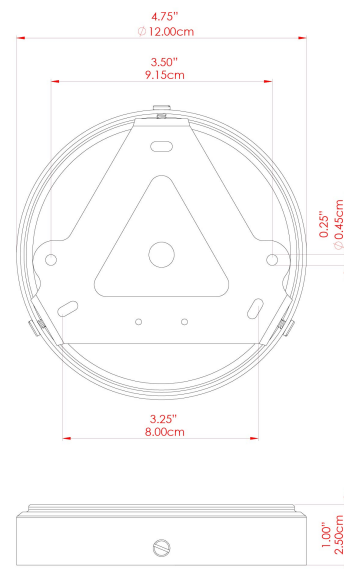

MATERIAL	Brass | Glass
HEIGHT	22cm
WIDTH | DIAMETER	32cm
LENGTH | PROJECTION	n/a
WEIGHT	1.6 kg
LAMPHOLDER	E27
MAX WATTAGE	6.5W
VOLTAGE	220/240v
IP RATING	IP65
CLASS PROTECTION	Class II
SHADE	GLWP01
FLEX | BAR | CHAIN LENGTH	100cm
CABLE TYPE	MLOCA002 | Black Fabric Braided Outdoor Rubber Cable | 2 Core Round

FIXING BRACKET: MLROSE39 | Satin Brass