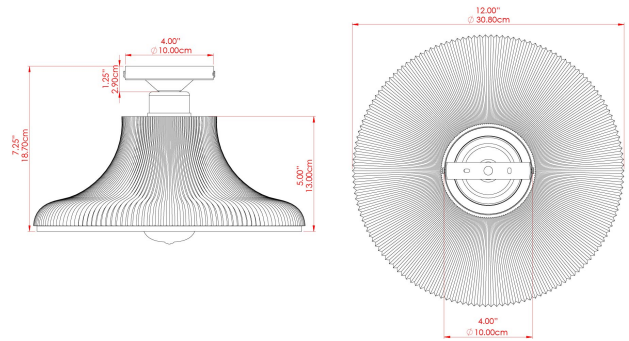

FIXING BRACKET: MLROSE05GRIP | Antique Silver

MONO 30CM Ceiling Light

MLCF18POLBRS Polished Brass

MATERIAL	Brass Glass
HEIGHT	18cm
WIDTH DIAMETER	32.5cm
LENGTH PROJECTION	n/a
WEIGHT	1.5 kg
LAMPHOLDER	E27
MAX WATTAGE	40W
VOLTAGE	220/240v
IP RATING	IP20
CLASS PROTECTION	Class I
SHADE	GL099
FLEX BAR CHAIN LENGTH	n/a
CABLE TYPE	-

FIXING BRACKET: MLROSE05GRIP | Polished Brass

MONO 30CM Ceiling Light

MLCF18POLCHR Polished Chrome

MATERIAL	Brass Glass
HEIGHT	18cm
WIDTH DIAMETER	32.5cm
LENGTH PROJECTION	n/a
WEIGHT	1.5 kg
LAMPHOLDER	E27
MAX WATTAGE	40W
VOLTAGE	220/240v
IP RATING	IP20
CLASS PROTECTION	Class I
SHADE	GL099
FLEX BAR CHAIN LENGTH	n/a
CABLE TYPE	-

FIXING BRACKET: MLROSE05GRIP | Polished Chrome

MONO 30CM Ceiling Light

MLCF18POLCOP Polished Copper

MATERIAL	Brass Copper Glass
HEIGHT	18cm
WIDTH DIAMETER	32.5cm
LENGTH PROJECTION	n/a
WEIGHT	1.5 kg
LAMPHOLDER	E27
MAX WATTAGE	40W
VOLTAGE	220/240v
IP RATING	IP20
CLASS PROTECTION	Class I
SHADE	GL099
FLEX BAR CHAIN LENGTH	n/a
CABLE TYPE	-

FIXING BRACKET: MLROSE05GRIP | Copper

MONO 30CM Ceiling Light

MLCF18SATBRS Satin Brass

MATERIAL	Brass Glass
HEIGHT	18cm
WIDTH DIAMETER	32.5cm
LENGTH PROJECTION	n/a
WEIGHT	1.5 kg
LAMPHOLDER	E27
MAX WATTAGE	40W
VOLTAGE	220/240v
IP RATING	IP20
CLASS PROTECTION	Class I
SHADE	GL099
FLEX BAR CHAIN LENGTH	n/a
CABLE TYPE	-