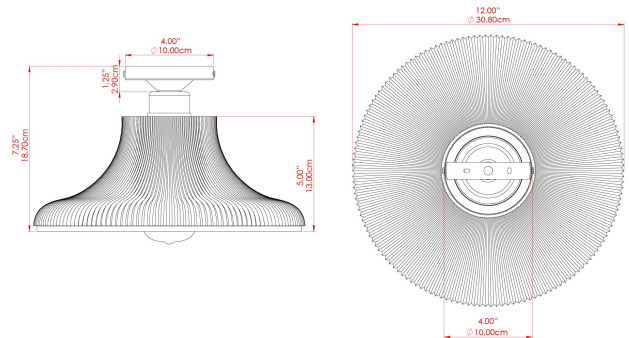

FIXING BRACKET: MLROSE05GRIP | Antique Silver

MONO 30CM Ceiling Light

MLCF18POLBRS Polished Brass

MATERIAL	Brass Glass
HEIGHT	18cm
WIDTH DIAMETER	32.5cm
LENGTH PROJECTION	n/a
WEIGHT	1.5 kg
LAMPHOLDER	E27
MAX WATTAGE	40W
VOLTAGE	220/240v
IP RATING	IP20
CLASS PROTECTION	Class I
SHADE	GL099
FLEX BAR CHAIN LENGTH	n/a
CABLE TYPE	-

FIXING BRACKET: MLROSE05GRIP | Polished Brass

MONO 30CM Ceiling Light

MLCF18POLCHR Polished Chrome

MATERIAL	Brass Glass
HEIGHT	18cm
WIDTH DIAMETER	32.5cm
LENGTH PROJECTION	n/a
WEIGHT	1.5 kg
LAMPHOLDER	E27
MAX WATTAGE	40W
VOLTAGE	220/240v
IP RATING	IP20
CLASS PROTECTION	Class I
SHADE	GL099
FLEX BAR CHAIN LENGTH	n/a
CABLE TYPE	-

FIXING BRACKET: MLROSE05GRIP | Polished Chrome

MONO 30CM Ceiling Light

MLCF18POLCOP Polished Copper

MATERIAL	Brass Copper Glass
HEIGHT	18cm
WIDTH DIAMETER	32.5cm
LENGTH PROJECTION	n/a
WEIGHT	1.5 kg
LAMPHOLDER	E27
MAX WATTAGE	40W
VOLTAGE	220/240v
IP RATING	IP20
CLASS PROTECTION	Class I
SHADE	GL099
FLEX BAR CHAIN LENGTH	n/a
CABLE TYPE	-

FIXING BRACKET: MLROSE05GRIP | Copper

MONO 30CM Ceiling Light

MLCF18SATBRS Satin Brass

MATERIAL	Brass Glass
HEIGHT	18cm
WIDTH DIAMETER	32.5cm
LENGTH PROJECTION	n/a
WEIGHT	1.5 kg
LAMPHOLDER	E27
MAX WATTAGE	40W
VOLTAGE	220/240v
IP RATING	IP20
CLASS PROTECTION	Class I
SHADE	GL099
FLEX BAR CHAIN LENGTH	n/a
CABLE TYPE	-