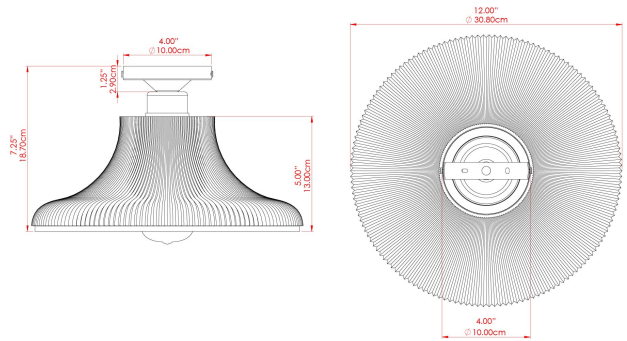

MONO 30CM Ceiling Light

MLCF18ANTBRS Antique Brass

MATERIAL	Brass Glass
HEIGHT	18cm
WIDTH DIAMETER	32.5cm
LENGTH PROJECTION	n/a
WEIGHT	1.5 kg
LAMPHOLDER	E27
MAX WATTAGE	40W
VOLTAGE	220/240v
IP RATING	IP20
CLASS PROTECTION	Class I
SHADE	GL099
FLEX BAR CHAIN LENGTH	n/a
CABLE TYPE	-

FIXING BRACKET: MLROSE05GRIP | Antique Brass

MONO 30CM Ceiling Light

MLCF18ANTSLV Antique Silver

MATERIAL	Brass Glass
HEIGHT	18cm
WIDTH DIAMETER	32.5cm
LENGTH PROJECTION	n/a
WEIGHT	1.5 kg
LAMPHOLDER	E27
MAX WATTAGE	40W
VOLTAGE	220/240v
IP RATING	IP20
CLASS PROTECTION	Class I
SHADE	GL099
FLEX BAR CHAIN LENGTH	n/a
CABLE TYPE	-

FIXING BRACKET: MLROSE05GRIP | Antique Silver

MONO 30CM Ceiling Light

MLCF18POLBRS Polished Brass

MATERIAL	Brass Glass
HEIGHT	18cm
WIDTH DIAMETER	32.5cm
LENGTH PROJECTION	n/a
WEIGHT	1.5 kg
LAMPHOLDER	E27
MAX WATTAGE	40W
VOLTAGE	220/240v
IP RATING	IP20
CLASS PROTECTION	Class I
SHADE	GL099
FLEX BAR CHAIN LENGTH	n/a
CABLE TYPE	-

FIXING BRACKET: MLROSE05GRIP | Polished Brass

MONO 30CM Ceiling Light

MLCF18POLCHR Polished Chrome

MATERIAL	Brass Glass
HEIGHT	18cm
WIDTH DIAMETER	32.5cm
LENGTH PROJECTION	n/a
WEIGHT	1.5 kg
LAMPHOLDER	E27
MAX WATTAGE	40W
VOLTAGE	220/240v
IP RATING	IP20
CLASS PROTECTION	Class I
SHADE	GL099
FLEX BAR CHAIN LENGTH	n/a
CABLE TYPE	-