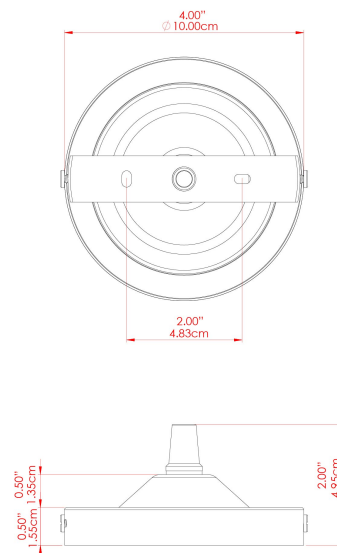

MONO 30CM Ceiling Light

MLCF18ANTBRS Antique Brass

MATERIAL	Brass Glass
HEIGHT	18cm
WIDTH DIAMETER	32.5cm
LENGTH PROJECTION	n/a
WEIGHT	1.5 kg
LAMPHOLDER	E27
MAX WATTAGE	40W
VOLTAGE	220/240v
IP RATING	IP20
CLASS PROTECTION	Class I
SHADE	GL099
FLEX BAR CHAIN LENGTH	n/a
CABLE TYPE	-

FIXING BRACKET: MLROSE05GRIP | Antique Brass

MONO 30CM Ceiling Light

MLCF18ANTSLV Antique Silver

MATERIAL	Brass Glass
HEIGHT	18cm
WIDTH DIAMETER	32.5cm
LENGTH PROJECTION	n/a
WEIGHT	1.5 kg
LAMPHOLDER	E27
MAX WATTAGE	40W
VOLTAGE	220/240v
IP RATING	IP20
CLASS PROTECTION	Class I
SHADE	GL099
FLEX BAR CHAIN LENGTH	n/a
CABLE TYPE	-

FIXING BRACKET: MLROSE05GRIP | Antique Silver

MONO 30CM Ceiling Light

MLCF18POLBRS Polished Brass

MATERIAL	Brass Glass
HEIGHT	18cm
WIDTH DIAMETER	32.5cm
LENGTH PROJECTION	n/a
WEIGHT	1.5 kg
LAMPHOLDER	E27
MAX WATTAGE	40W
VOLTAGE	220/240v
IP RATING	IP20
CLASS PROTECTION	Class I
SHADE	GL099
FLEX BAR CHAIN LENGTH	n/a
CABLE TYPE	-

FIXING BRACKET: MLROSE05GRIP | Polished Brass

MONO 30CM Ceiling Light

MLCF18POLCHR Polished Chrome

MATERIAL	Brass Glass
HEIGHT	18cm
WIDTH DIAMETER	32.5cm
LENGTH PROJECTION	n/a
WEIGHT	1.5 kg
LAMPHOLDER	E27
MAX WATTAGE	40W
VOLTAGE	220/240v
IP RATING	IP20
CLASS PROTECTION	Class I
SHADE	GL099
FLEX BAR CHAIN LENGTH	n/a
CABLE TYPE	-