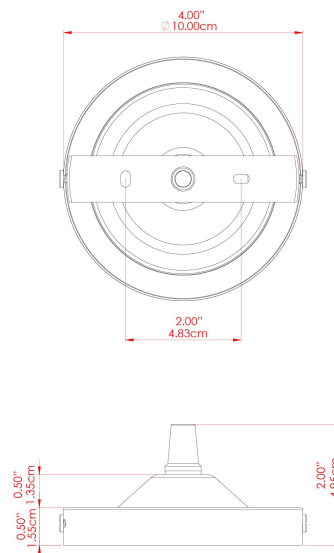

MONO 30CM Ceiling Light

MLCF18ANTBRS Antique Brass

MATERIAL	Brass Glass
HEIGHT	18cm
WIDTH DIAMETER	32.5cm
LENGTH PROJECTION	n/a
WEIGHT	1.5 kg
LAMPHOLDER	E27
MAX WATTAGE	40W
VOLTAGE	220/240v
IP RATING	IP20
CLASS PROTECTION	Class I
SHADE	GL099
FLEX BAR CHAIN LENGTH	n/a
CABLE TYPE	-

FIXING BRACKET: MLROSE05GRIP | Antique Brass

MONO 30CM Ceiling Light

MLCF18ANTSLV Antique Silver

MATERIAL	Brass Glass
HEIGHT	18cm
WIDTH DIAMETER	32.5cm
LENGTH PROJECTION	n/a
WEIGHT	1.5 kg
LAMPHOLDER	E27
MAX WATTAGE	40W
VOLTAGE	220/240v
IP RATING	IP20
CLASS PROTECTION	Class I
SHADE	GL099
FLEX BAR CHAIN LENGTH	n/a
CABLE TYPE	-

FIXING BRACKET: MLROSE05GRIP | Antique Silver

MONO 30CM Ceiling Light

MLCF18POLBRS Polished Brass

MATERIAL	Brass Glass
HEIGHT	18cm
WIDTH DIAMETER	32.5cm
LENGTH PROJECTION	n/a
WEIGHT	1.5 kg
LAMPHOLDER	E27
MAX WATTAGE	40W
VOLTAGE	220/240v
IP RATING	IP20
CLASS PROTECTION	Class I
SHADE	GL099
FLEX BAR CHAIN LENGTH	n/a
CABLE TYPE	-

FIXING BRACKET: MLROSE05GRIP | Polished Brass

MONO 30CM Ceiling Light

MLCF18POLCHR Polished Chrome

MATERIAL	Brass Glass
HEIGHT	18cm
WIDTH DIAMETER	32.5cm
LENGTH PROJECTION	n/a
WEIGHT	1.5 kg
LAMPHOLDER	E27
MAX WATTAGE	40W
VOLTAGE	220/240v
IP RATING	IP20
CLASS PROTECTION	Class I
SHADE	GL099
FLEX BAR CHAIN LENGTH	n/a
CABLE TYPE	-