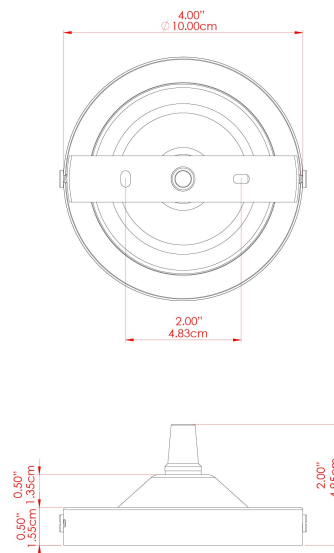

FIXING BRACKET: MLROSE05GRIP | Satin Brass

Product Notes:
1) Bulbs not included. 2) Dimensions do not include bulbs. 3) All products are individually made-to-order and therefore may differ slightly within manufacturing tolerances. 4) Cable / chain can be shortened during installation. Longer cable / chain lengths available on request. 5) Additional colour finishes may be available on request. 6) Refer to our website for a full list of terms and conditions.