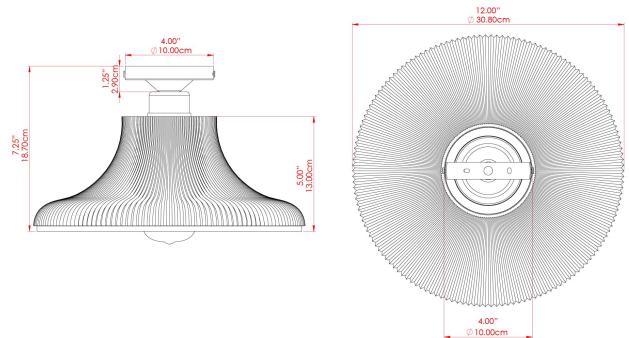

MONO 30CM Ceiling Light

MLCF18ANTBRS Antique Brass

MATERIAL	Brass Glass
HEIGHT	18cm
WIDTH DIAMETER	32.5cm
LENGTH PROJECTION	n/a
WEIGHT	1.5 kg
LAMPHOLDER	E27
MAX WATTAGE	40W
VOLTAGE	220/240v
IP RATING	IP20
CLASS PROTECTION	Class I
SHADE	GL099
FLEX BAR CHAIN LENGTH	n/a
CABLE TYPE	-

FIXING BRACKET: MLROSE05GRIP | Antique Brass

MONO 30CM Ceiling Light

MLCF18ANTSLV Antique Silver

MATERIAL	Brass Glass
HEIGHT	18cm
WIDTH DIAMETER	32.5cm
LENGTH PROJECTION	n/a
WEIGHT	1.5 kg
LAMPHOLDER	E27
MAX WATTAGE	40W
VOLTAGE	220/240v
IP RATING	IP20
CLASS PROTECTION	Class I
SHADE	GL099
FLEX BAR CHAIN LENGTH	n/a
CABLE TYPE	-

FIXING BRACKET: MLROSE05GRIP | Antique Silver

MONO 30CM Ceiling Light

MLCF18POLBRS Polished Brass

MATERIAL	Brass Glass
HEIGHT	18cm
WIDTH DIAMETER	32.5cm
LENGTH PROJECTION	n/a
WEIGHT	1.5 kg
LAMPHOLDER	E27
MAX WATTAGE	40W
VOLTAGE	220/240v
IP RATING	IP20
CLASS PROTECTION	Class I
SHADE	GL099
FLEX BAR CHAIN LENGTH	n/a
CABLE TYPE	-

FIXING BRACKET: MLROSE05GRIP | Polished Brass

MONO 30CM Ceiling Light

MLCF18POLCHR Polished Chrome

MATERIAL	Brass Glass
HEIGHT	18cm
WIDTH DIAMETER	32.5cm
LENGTH PROJECTION	n/a
WEIGHT	1.5 kg
LAMPHOLDER	E27
MAX WATTAGE	40W
VOLTAGE	220/240v
IP RATING	IP20
CLASS PROTECTION	Class I
SHADE	GL099
FLEX BAR CHAIN LENGTH	n/a
CABLE TYPE	-