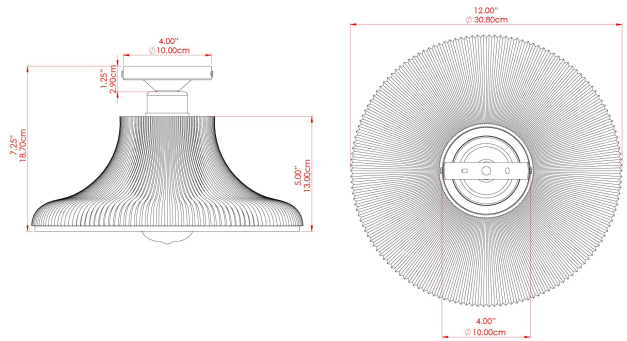

FIXING BRACKET: MLROSE05GRIP | Polished Chrome

MONO 30CM Ceiling Light

MLCF18POLCOP Polished Copper

MATERIAL	Brass Copper Glass
HEIGHT	18cm
WIDTH DIAMETER	32.5cm
LENGTH PROJECTION	n/a
WEIGHT	1.5 kg
LAMPHOLDER	E27
MAX WATTAGE	40W
VOLTAGE	220/240v
IP RATING	IP20
CLASS PROTECTION	Class I
SHADE	GL099
FLEX BAR CHAIN LENGTH	n/a
CABLE TYPE	-

FIXING BRACKET: MLROSE05GRIP | Copper

MONO 30CM Ceiling Light

MLCF18SATBRS Satin Brass

MATERIAL	Brass Glass
HEIGHT	18cm
WIDTH DIAMETER	32.5cm
LENGTH PROJECTION	n/a
WEIGHT	1.5 kg
LAMPHOLDER	E27
MAX WATTAGE	40W
VOLTAGE	220/240v
IP RATING	IP20
CLASS PROTECTION	Class I
SHADE	GL099
FLEX BAR CHAIN LENGTH	n/a
CABLE TYPE	-

FIXING BRACKET: MLROSE05GRIP | Satin Brass

Product Notes:
 1) Bulbs not included. 2) Dimensions do not include bulbs. 3) All products are individually made-to-order and therefore may differ slightly within manufacturing tolerances. 4) Cable / chain can be shortened during installation. Longer cable / chain lengths available on request. 5) Additional colour finishes may be available on request. 6) Refer to our website for a full list of terms and conditions.

MONO 30CM Ceiling Light

MLCF18SATCHR Satin Chrome

MATERIAL	Brass Glass
HEIGHT	18cm
WIDTH DIAMETER	32.5cm
LENGTH PROJECTION	n/a
WEIGHT	1.5 kg
LAMPHOLDER	E27
MAX WATTAGE	40W
VOLTAGE	220/240v
IP RATING	IP20
CLASS PROTECTION	Class I
SHADE	GL099
FLEX BAR CHAIN LENGTH	n/a
CABLE TYPE	-