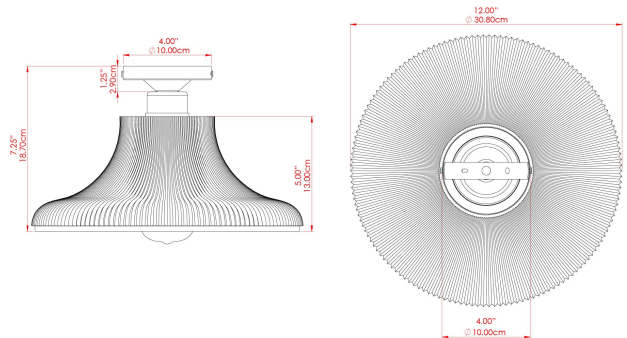

MONO 30CM Ceiling Light

MLCF18ANTBRS Antique Brass

MATERIAL	Brass Glass
HEIGHT	18cm
WIDTH DIAMETER	32.5cm
LENGTH PROJECTION	n/a
WEIGHT	1.5 kg
LAMPHOLDER	E27
MAX WATTAGE	40W
VOLTAGE	220/240v
IP RATING	IP20
CLASS PROTECTION	Class I
SHADE	GL099
FLEX BAR CHAIN LENGTH	n/a
CABLE TYPE	-

FIXING BRACKET: MLROSE05GRIP | Antique Brass

MONO 30CM Ceiling Light

MLCF18ANTSLV Antique Silver

MATERIAL	Brass Glass
HEIGHT	18cm
WIDTH DIAMETER	32.5cm
LENGTH PROJECTION	n/a
WEIGHT	1.5 kg
LAMPHOLDER	E27
MAX WATTAGE	40W
VOLTAGE	220/240v
IP RATING	IP20
CLASS PROTECTION	Class I
SHADE	GL099
FLEX BAR CHAIN LENGTH	n/a
CABLE TYPE	-

FIXING BRACKET: MLROSE05GRIP | Antique Silver

MONO 30CM Ceiling Light

MLCF18POLBRS Polished Brass

MATERIAL	Brass Glass
HEIGHT	18cm
WIDTH DIAMETER	32.5cm
LENGTH PROJECTION	n/a
WEIGHT	1.5 kg
LAMPHOLDER	E27
MAX WATTAGE	40W
VOLTAGE	220/240v
IP RATING	IP20
CLASS PROTECTION	Class I
SHADE	GL099
FLEX BAR CHAIN LENGTH	n/a
CABLE TYPE	-

FIXING BRACKET: MLROSE05GRIP | Polished Brass

MONO 30CM Ceiling Light

MLCF18POLCHR Polished Chrome

MATERIAL	Brass Glass
HEIGHT	18cm
WIDTH DIAMETER	32.5cm
LENGTH PROJECTION	n/a
WEIGHT	1.5 kg
LAMPHOLDER	E27
MAX WATTAGE	40W
VOLTAGE	220/240v
IP RATING	IP20
CLASS PROTECTION	Class I
SHADE	GL099
FLEX BAR CHAIN LENGTH	n/a
CABLE TYPE	-