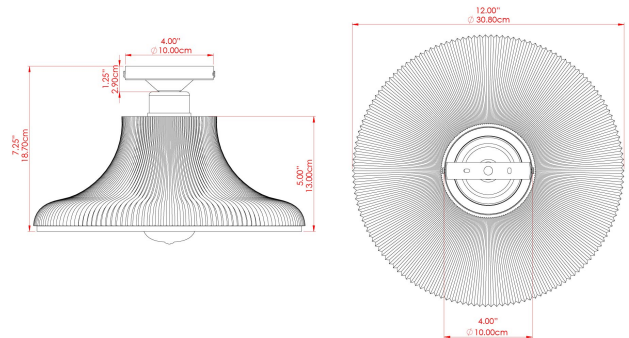

FIXING BRACKET: MLROSE05GRIP | Antique Brass

MONO 30CM Ceiling Light

MLCF18ANTSLV Antique Silver

MATERIAL	Brass Glass
HEIGHT	18cm
WIDTH DIAMETER	32.5cm
LENGTH PROJECTION	n/a
WEIGHT	1.5 kg
LAMPHOLDER	E27
MAX WATTAGE	40W
VOLTAGE	220/240v
IP RATING	IP20
CLASS PROTECTION	Class I
SHADE	GL099
FLEX BAR CHAIN LENGTH	n/a
CABLE TYPE	-

FIXING BRACKET: MLROSE05GRIP | Antique Silver

MONO 30CM Ceiling Light

MLCF18POLBRS Polished Brass

MATERIAL	Brass Glass
HEIGHT	18cm
WIDTH DIAMETER	32.5cm
LENGTH PROJECTION	n/a
WEIGHT	1.5 kg
LAMPHOLDER	E27
MAX WATTAGE	40W
VOLTAGE	220/240v
IP RATING	IP20
CLASS PROTECTION	Class I
SHADE	GL099
FLEX BAR CHAIN LENGTH	n/a
CABLE TYPE	-

FIXING BRACKET: MLROSE05GRIP | Polished Brass

MONO 30CM Ceiling Light

MLCF18POLCHR Polished Chrome

MATERIAL	Brass Glass
HEIGHT	18cm
WIDTH DIAMETER	32.5cm
LENGTH PROJECTION	n/a
WEIGHT	1.5 kg
LAMPHOLDER	E27
MAX WATTAGE	40W
VOLTAGE	220/240v
IP RATING	IP20
CLASS PROTECTION	Class I
SHADE	GL099
FLEX BAR CHAIN LENGTH	n/a
CABLE TYPE	-

FIXING BRACKET: MLROSE05GRIP | Polished Chrome

MONO 30CM Ceiling Light

MLCF18POLCOP Polished Copper

MATERIAL	Brass Copper Glass
HEIGHT	18cm
WIDTH DIAMETER	32.5cm
LENGTH PROJECTION	n/a
WEIGHT	1.5 kg
LAMPHOLDER	E27
MAX WATTAGE	40W
VOLTAGE	220/240v
IP RATING	IP20
CLASS PROTECTION	Class I
SHADE	GL099
FLEX BAR CHAIN LENGTH	n/a
CABLE TYPE	-