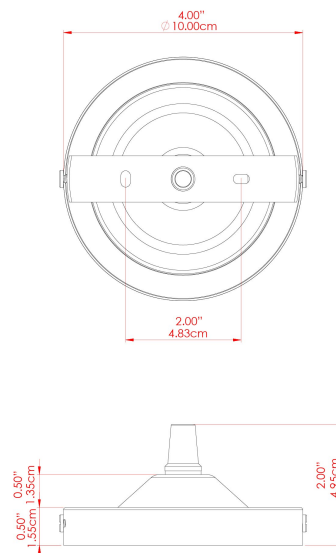

FIXING BRACKET: MLROSE05GRIP | Antique Brass

MONO 30CM Ceiling Light

MLCF18ANTSLV Antique Silver

MATERIAL	Brass Glass
HEIGHT	18cm
WIDTH DIAMETER	32.5cm
LENGTH PROJECTION	n/a
WEIGHT	1.5 kg
LAMPHOLDER	E27
MAX WATTAGE	40W
VOLTAGE	220/240v
IP RATING	IP20
CLASS PROTECTION	Class I
SHADE	GL099
FLEX BAR CHAIN LENGTH	n/a
CABLE TYPE	-

FIXING BRACKET: MLROSE05GRIP | Antique Silver

MONO 30CM Ceiling Light

MLCF18POLBRS Polished Brass

MATERIAL	Brass Glass
HEIGHT	18cm
WIDTH DIAMETER	32.5cm
LENGTH PROJECTION	n/a
WEIGHT	1.5 kg
LAMPHOLDER	E27
MAX WATTAGE	40W
VOLTAGE	220/240v
IP RATING	IP20
CLASS PROTECTION	Class I
SHADE	GL099
FLEX BAR CHAIN LENGTH	n/a
CABLE TYPE	-

FIXING BRACKET: MLROSE05GRIP | Polished Brass

MONO 30CM Ceiling Light

MLCF18POLCHR Polished Chrome

MATERIAL	Brass Glass
HEIGHT	18cm
WIDTH DIAMETER	32.5cm
LENGTH PROJECTION	n/a
WEIGHT	1.5 kg
LAMPHOLDER	E27
MAX WATTAGE	40W
VOLTAGE	220/240v
IP RATING	IP20
CLASS PROTECTION	Class I
SHADE	GL099
FLEX BAR CHAIN LENGTH	n/a
CABLE TYPE	-

FIXING BRACKET: MLROSE05GRIP | Polished Chrome

MONO 30CM Ceiling Light

MLCF18POLCOP Polished Copper

MATERIAL	Brass Copper Glass
HEIGHT	18cm
WIDTH DIAMETER	32.5cm
LENGTH PROJECTION	n/a
WEIGHT	1.5 kg
LAMPHOLDER	E27
MAX WATTAGE	40W
VOLTAGE	220/240v
IP RATING	IP20
CLASS PROTECTION	Class I
SHADE	GL099
FLEX BAR CHAIN LENGTH	n/a
CABLE TYPE	-