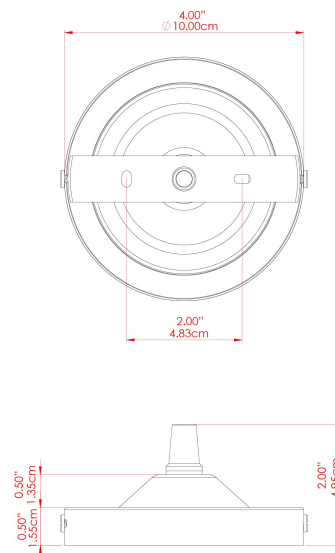

FIXING BRACKET: MLROSE05GRIP | Antique Silver

MONO 30CM Ceiling Light

MLCF18POLBRS Polished Brass

MATERIAL	Brass Glass
HEIGHT	18cm
WIDTH DIAMETER	32.5cm
LENGTH PROJECTION	n/a
WEIGHT	1.5 kg
LAMPHOLDER	E27
MAX WATTAGE	40W
VOLTAGE	220/240v
IP RATING	IP20
CLASS PROTECTION	Class I
SHADE	GL099
FLEX BAR CHAIN LENGTH	n/a
CABLE TYPE	-

FIXING BRACKET: MLROSE05GRIP | Polished Brass

MONO 30CM Ceiling Light

MLCF18POLCHR Polished Chrome

MATERIAL	Brass Glass
HEIGHT	18cm
WIDTH DIAMETER	32.5cm
LENGTH PROJECTION	n/a
WEIGHT	1.5 kg
LAMPHOLDER	E27
MAX WATTAGE	40W
VOLTAGE	220/240v
IP RATING	IP20
CLASS PROTECTION	Class I
SHADE	GL099
FLEX BAR CHAIN LENGTH	n/a
CABLE TYPE	-

FIXING BRACKET: MLROSE05GRIP | Polished Chrome

MONO 30CM Ceiling Light

MLCF18POLCOP Polished Copper

MATERIAL	Brass Copper Glass
HEIGHT	18cm
WIDTH DIAMETER	32.5cm
LENGTH PROJECTION	n/a
WEIGHT	1.5 kg
LAMPHOLDER	E27
MAX WATTAGE	40W
VOLTAGE	220/240v
IP RATING	IP20
CLASS PROTECTION	Class I
SHADE	GL099
FLEX BAR CHAIN LENGTH	n/a
CABLE TYPE	-

FIXING BRACKET: MLROSE05GRIP | Copper

MONO 30CM Ceiling Light

MLCF18SATBRS Satin Brass

MATERIAL	Brass Glass
HEIGHT	18cm
WIDTH DIAMETER	32.5cm
LENGTH PROJECTION	n/a
WEIGHT	1.5 kg
LAMPHOLDER	E27
MAX WATTAGE	40W
VOLTAGE	220/240v
IP RATING	IP20
CLASS PROTECTION	Class I
SHADE	GL099
FLEX BAR CHAIN LENGTH	n/a
CABLE TYPE	-