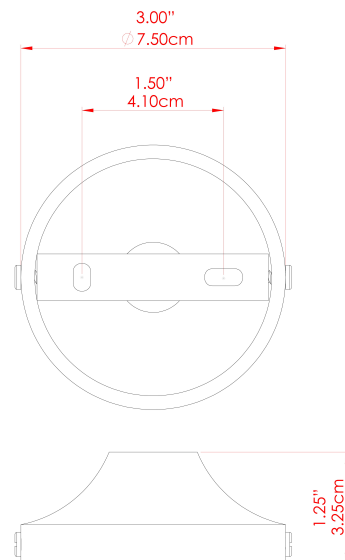

FIXING BRACKET: MLWB03 | Matt White