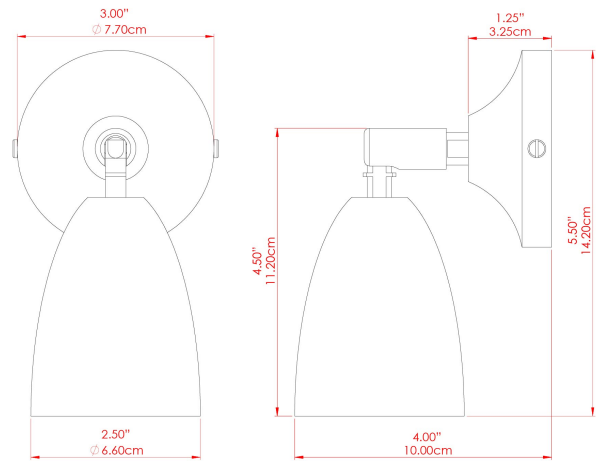

## MLWL341NATBRS Natural Brass

MATERIAL	Brass
HEIGHT	8-15cm
WIDTH   DIAMETER	8cm
LENGTH   PROJECTION	12-18cm
WEIGHT	0.38 kg
LAMPHOLDER	GU10
MAX WATTAGE	6.5W
VOLTAGE	220/240v
IP RATING	IP20
CLASS PROTECTION	Class I
SHADE	-
FLEX   BAR   CHAIN LENGTH	n/a
CABLE TYPE	-

MATERIAL	Brass
HEIGHT	8-15cm
WIDTH   DIAMETER	8cm
LENGTH   PROJECTION	12-18cm
WEIGHT	0.38 kg
LAMPHOLDER	GU10
MAX WATTAGE	40W
VOLTAGE	220/240v
IP RATING	IP20
CLASS PROTECTION	Class I
SHADE	
FLEX   BAR   CHAIN LENGTH	n/a
CABLE TYPE	

# LAINIO Wall Light

MLWL341PCWTE White

MATERIAL	Brass
HEIGHT	8-15cm
WIDTH   DIAMETER	8cm
LENGTH   PROJECTION	12-18cm
WEIGHT	0.38 kg
LAMPHOLDER	GU10
MAX WATTAGE	6.5W
VOLTAGE	220/240v
IP RATING	IP20
CLASS PROTECTION	Class I
SHADE	-
FLEX   BAR   CHAIN LENGTH	n/a
CABLE TYPE	-

# LAINIO Wall Light

MLWL341PCYLW Yellow

MATERIAL	Brass
HEIGHT	8-15cm
WIDTH   DIAMETER	8cm
LENGTH   PROJECTION	12-18cm
WEIGHT	0.38 kg
LAMPHOLDER	GU10
MAX WATTAGE	40W
VOLTAGE	220/240v
IP RATING	IP20
CLASS PROTECTION	Class I
SHADE	
FLEX   BAR   CHAIN LENGTH	n/a
CABLE TYPE	