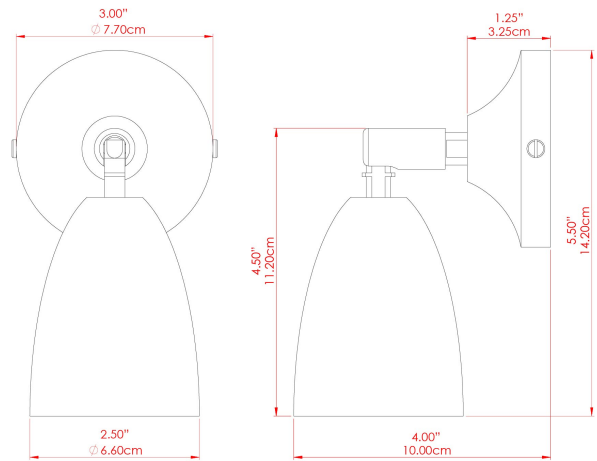

# LAINIO Wall Light

MLWL341PCBRZ Bronze

MATERIAL	Brass
HEIGHT	8-15cm
WIDTH   DIAMETER	8cm
LENGTH   PROJECTION	12-18cm
WEIGHT	0.38 kg
LAMPHOLDER	GU10
MAX WATTAGE	40W
VOLTAGE	220/240v
IP RATING	IP20
CLASS PROTECTION	Class I
SHADE	
FLEX   BAR   CHAIN LENGTH	n/a
CABLE TYPE	

## FIXING BRACKET: MLWB03 | Bronze

MATERIAL	Brass
HEIGHT	8-15cm
WIDTH   DIAMETER	8cm
LENGTH   PROJECTION	12-18cm
WEIGHT	0.38 kg
LAMPHOLDER	GU10
MAX WATTAGE	40W
VOLTAGE	220/240v
IP RATING	IP20
CLASS PROTECTION	Class I
SHADE	
FLEX   BAR   CHAIN LENGTH	n/a
CABLE TYPE	

### FIXING BRACKET: MLWB03 | Chrome

MATERIAL	Brass
HEIGHT	8-15cm
WIDTH   DIAMETER	8cm
LENGTH   PROJECTION	12-18cm
WEIGHT	0.38 kg
LAMPHOLDER	GU10
MAX WATTAGE	40W
VOLTAGE	220/240v
IP RATING	IP20
CLASS PROTECTION	Class I
SHADE	
FLEX   BAR   CHAIN LENGTH	n/a
CABLE TYPE	

# LAINIO Wall Light

MLWL341PCGRY Grey

MATERIAL	Brass
HEIGHT	8-15cm
WIDTH   DIAMETER	8cm
LENGTH   PROJECTION	12-18cm
WEIGHT	0.38 kg
LAMPHOLDER	GU10
MAX WATTAGE	40W
VOLTAGE	220/240v
IP RATING	IP20
CLASS PROTECTION	Class I
SHADE	
FLEX   BAR   CHAIN LENGTH	n/a
CABLE TYPE	