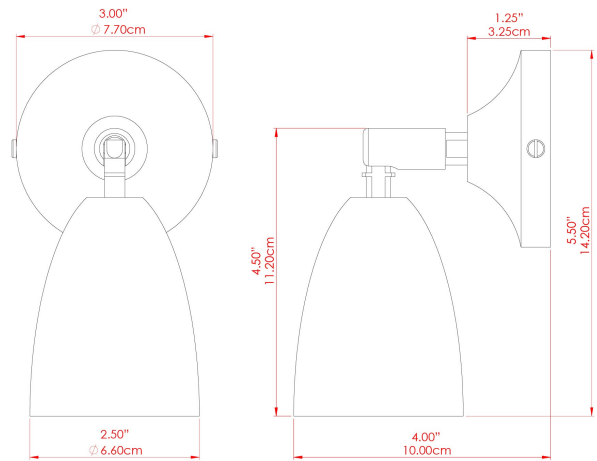

LAINIO Wall Light

MLWL341PCRGR Racing Green

MATERIAL	Brass
HEIGHT	8-15cm
WIDTH | DIAMETER	8cm
LENGTH | PROJECTION	12-18cm
WEIGHT	0.38 kg
LAMPHOLDER	GU10
MAX WATTAGE	40W
VOLTAGE	220/240v
IP RATING	IP20
CLASS PROTECTION	Class I
SHADE	
FLEX | BAR | CHAIN LENGTH	n/a
CABLE TYPE	|