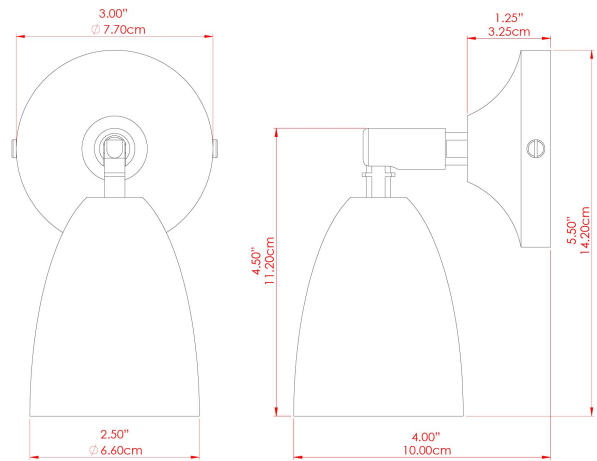

## MLWL341ANTBRS Antique Brass

MATERIAL	Brass
HEIGHT	8-15cm
WIDTH   DIAMETER	8cm
LENGTH   PROJECTION	12-18cm
WEIGHT	0.38 kg
LAMPHOLDER	GU10
MAX WATTAGE	6.5W
VOLTAGE	220/240v
IP RATING	IP20
CLASS PROTECTION	Class I
SHADE	-
FLEX   BAR   CHAIN LENGTH	n/a
CABLE TYPE	-

## MLWL341NATBRS Natural Brass

MATERIAL	Brass
HEIGHT	8-15cm
WIDTH   DIAMETER	8cm
LENGTH   PROJECTION	12-18cm
WEIGHT	0.38 kg
LAMPHOLDER	GU10
MAX WATTAGE	6.5W
VOLTAGE	220/240v
IP RATING	IP20
CLASS PROTECTION	Class I
SHADE	-
FLEX   BAR   CHAIN LENGTH	n/a
CABLE TYPE	-

## MLWL341POLBRS Polished Brass

MATERIAL	Brass
HEIGHT	8-15cm
WIDTH   DIAMETER	8cm
LENGTH   PROJECTION	12-18cm
WEIGHT	0.38 kg
LAMPHOLDER	GU10
MAX WATTAGE	6.5W
VOLTAGE	220/240v
IP RATING	IP20
CLASS PROTECTION	Class I
SHADE	-
FLEX   BAR   CHAIN LENGTH	n/a
CABLE TYPE	-

# LAINIO Wall Light

MLWL341PCBRZ Bronze

MATERIAL	Brass
HEIGHT	8-15cm
WIDTH   DIAMETER	8cm
LENGTH   PROJECTION	12-18cm
WEIGHT	0.38 kg
LAMPHOLDER	GU10
MAX WATTAGE	40W
VOLTAGE	220/240v
IP RATING	IP20
CLASS PROTECTION	Class I
SHADE	
FLEX   BAR   CHAIN LENGTH	n/a
CABLE TYPE	