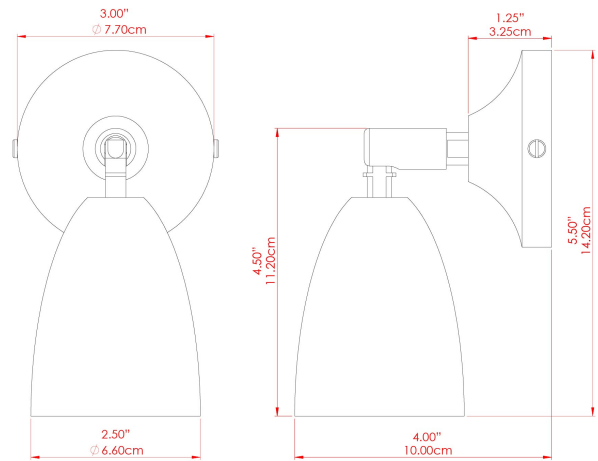

## MLWL341POLBRS Polished Brass

MATERIAL	Brass
HEIGHT	8-15cm
WIDTH   DIAMETER	8cm
LENGTH   PROJECTION	12-18cm
WEIGHT	0.38 kg
LAMPHOLDER	GU10
MAX WATTAGE	6.5W
VOLTAGE	220/240v
IP RATING	IP20
CLASS PROTECTION	Class I
SHADE	-
FLEX   BAR   CHAIN LENGTH	n/a
CABLE TYPE	-

# LAINIO Wall Light

MLWL341PCGRY Grey

MATERIAL	Brass
HEIGHT	8-15cm
WIDTH   DIAMETER	8cm
LENGTH   PROJECTION	12-18cm
WEIGHT	0.38 kg
LAMPHOLDER	GU10
MAX WATTAGE	40W
VOLTAGE	220/240v
IP RATING	IP20
CLASS PROTECTION	Class I
SHADE	
FLEX   BAR   CHAIN LENGTH	n/a
CABLE TYPE	

FIXING BRACKET: MLWB03 | Grey

MATERIAL	Brass
HEIGHT	8-15cm
WIDTH   DIAMETER	8cm
LENGTH   PROJECTION	12-18cm
WEIGHT	0.38 kg
LAMPHOLDER	GU10
MAX WATTAGE	40W
VOLTAGE	220/240v
IP RATING	IP20
CLASS PROTECTION	Class I
SHADE	
FLEX   BAR   CHAIN LENGTH	n/a
CABLE TYPE	

FIXING BRACKET: MLWB03 | Matt Honey Yellow

MATERIAL	Brass
HEIGHT	8-15cm
WIDTH   DIAMETER	8cm
LENGTH   PROJECTION	12-18cm
WEIGHT	0.38 kg
LAMPHOLDER	GU10
MAX WATTAGE	40W
VOLTAGE	220/240v
IP RATING	IP20
CLASS PROTECTION	Class I
SHADE	
FLEX   BAR   CHAIN LENGTH	n/a
CABLE TYPE	