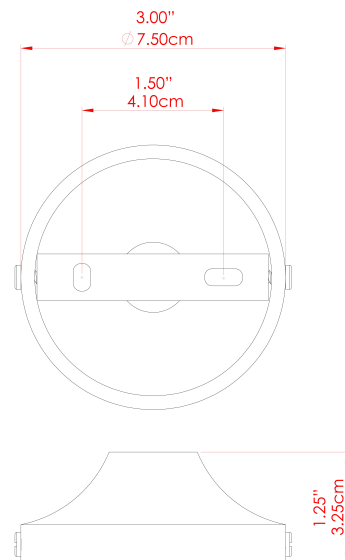

MATERIAL	Brass
HEIGHT	8-15cm
WIDTH | DIAMETER	8cm
LENGTH | PROJECTION	12-18cm
WEIGHT	0.38 kg
LAMPHOLDER	GU10
MAX WATTAGE	40W
VOLTAGE	220/240v
IP RATING	IP20
CLASS PROTECTION	Class I
SHADE	
FLEX | BAR | CHAIN LENGTH	n/a
CABLE TYPE	|

FIXING BRACKET: MLWB03 | Matt Antique Pink