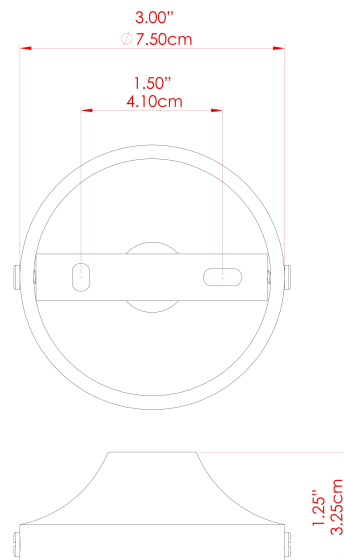

FIXING BRACKET: MLWB03 | Red