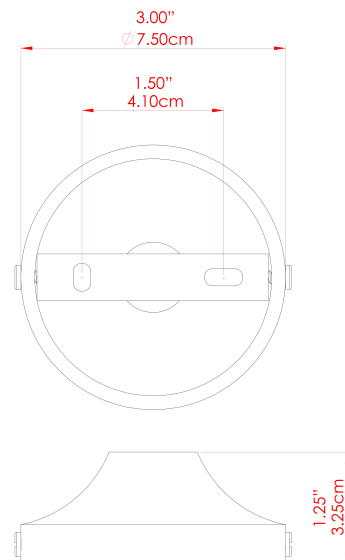

FIXING BRACKET: MLWB03 | Sage Green