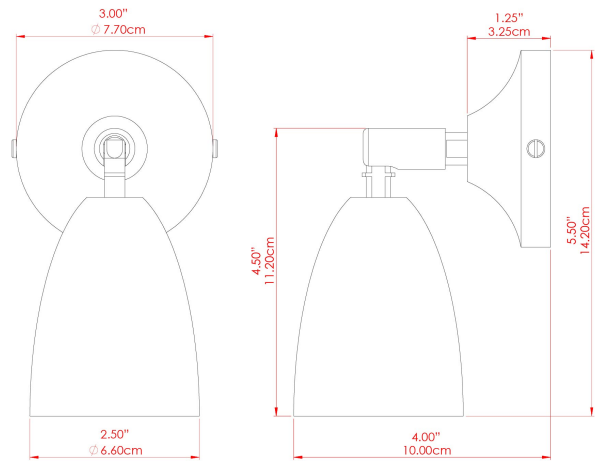

# LAINIO Wall Light

MLWL341PCGRY Grey

MATERIAL	Brass
HEIGHT	8-15cm
WIDTH   DIAMETER	8cm
LENGTH   PROJECTION	12-18cm
WEIGHT	0.38 kg
LAMPHOLDER	GU10
MAX WATTAGE	40W
VOLTAGE	220/240v
IP RATING	IP20
CLASS PROTECTION	Class I
SHADE	
FLEX   BAR   CHAIN LENGTH	n/a
CABLE TYPE	

FIXING BRACKET: MLWB03 | Grey

MATERIAL	Brass
HEIGHT	8-15cm
WIDTH   DIAMETER	8cm
LENGTH   PROJECTION	12-18cm
WEIGHT	0.38 kg
LAMPHOLDER	GU10
MAX WATTAGE	40W
VOLTAGE	220/240v
IP RATING	IP20
CLASS PROTECTION	Class I
SHADE	
FLEX   BAR   CHAIN LENGTH	n/a
CABLE TYPE	

FIXING BRACKET: MLWB03 | Matt Honey Yellow

MATERIAL	Brass
HEIGHT	8-15cm
WIDTH   DIAMETER	8cm
LENGTH   PROJECTION	12-18cm
WEIGHT	0.38 kg
LAMPHOLDER	GU10
MAX WATTAGE	40W
VOLTAGE	220/240v
IP RATING	IP20
CLASS PROTECTION	Class I
SHADE	
FLEX   BAR   CHAIN LENGTH	n/a
CABLE TYPE	

# LAINIO Wall Light

MLWL341PCMBK Matt Black

MATERIAL	Brass
HEIGHT	8-15cm
WIDTH   DIAMETER	8cm
LENGTH   PROJECTION	12-18cm
WEIGHT	0.38 kg
LAMPHOLDER	GU10
MAX WATTAGE	6.5W
VOLTAGE	220/240v
IP RATING	IP20
CLASS PROTECTION	Class I
SHADE	-
FLEX   BAR   CHAIN LENGTH	n/a
CABLE TYPE	-