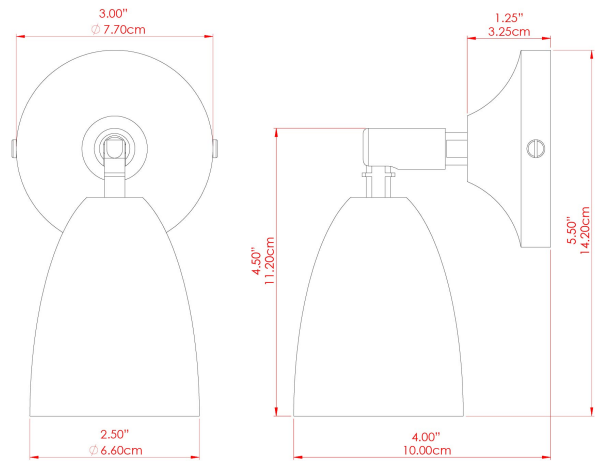

## MLWL341ANTBRS Antique Brass

MATERIAL	Brass
HEIGHT	8-15cm
WIDTH   DIAMETER	8cm
LENGTH   PROJECTION	12-18cm
WEIGHT	0.38 kg
LAMPHOLDER	GU10
MAX WATTAGE	6.5W
VOLTAGE	220/240v
IP RATING	IP20
CLASS PROTECTION	Class I
SHADE	-
FLEX   BAR   CHAIN LENGTH	n/a
CABLE TYPE	-

## MLWL341POLBRS Polished Brass

MATERIAL	Brass
HEIGHT	8-15cm
WIDTH   DIAMETER	8cm
LENGTH   PROJECTION	12-18cm
WEIGHT	0.38 kg
LAMPHOLDER	GU10
MAX WATTAGE	6.5W
VOLTAGE	220/240v
IP RATING	IP20
CLASS PROTECTION	Class I
SHADE	-
FLEX   BAR   CHAIN LENGTH	n/a
CABLE TYPE	-

# LAINIO Wall Light

MLWL341PCMBK Matt Black

MATERIAL	Brass
HEIGHT	8-15cm
WIDTH   DIAMETER	8cm
LENGTH   PROJECTION	12-18cm
WEIGHT	0.38 kg
LAMPHOLDER	GU10
MAX WATTAGE	6.5W
VOLTAGE	220/240v
IP RATING	IP20
CLASS PROTECTION	Class I
SHADE	-
FLEX   BAR   CHAIN LENGTH	n/a
CABLE TYPE	-

MATERIAL	Brass
HEIGHT	8-15cm
WIDTH   DIAMETER	8cm
LENGTH   PROJECTION	12-18cm
WEIGHT	0.38 kg
LAMPHOLDER	GU10
MAX WATTAGE	40W
VOLTAGE	220/240v
IP RATING	IP20
CLASS PROTECTION	Class I
SHADE	
FLEX   BAR   CHAIN LENGTH	n/a
CABLE TYPE	