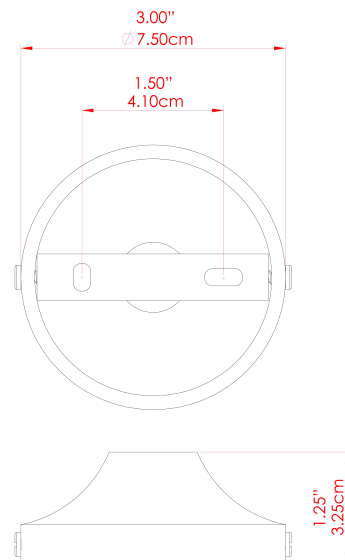

FIXING BRACKET: MLWB03 | Racing Green

Product Notes:

1) Bulbs not included. 2) Dimensions do not include bulbs. 3) All products are individually made-to-order and therefore may differ slightly within manufacturing tolerances. 4) Cable / chain can be shortened during installation. Longer cable / chain lengths available on request. 5) Additional colour finishes may be available on request. 6) Refer to our website for a full list of terms and conditions.