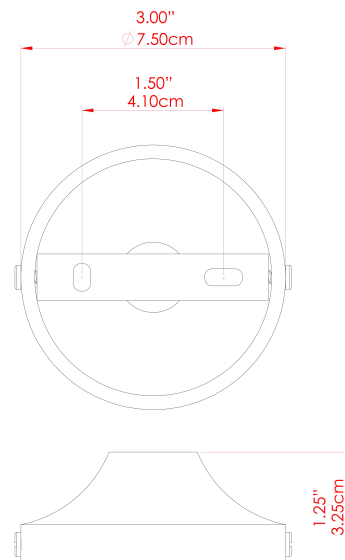

MATERIAL	Brass
HEIGHT	8-15cm
WIDTH | DIAMETER	8cm
LENGTH | PROJECTION	12-18cm
WEIGHT	0.38 kg
LAMPHOLDER	GU10
MAX WATTAGE	6.5W
VOLTAGE	220/240v
IP RATING	IP20
CLASS PROTECTION	Class I
SHADE	-
FLEX | BAR | CHAIN LENGTH	n/a
CABLE TYPE	- |

FIXING BRACKET: MLWB03 | Matt Black