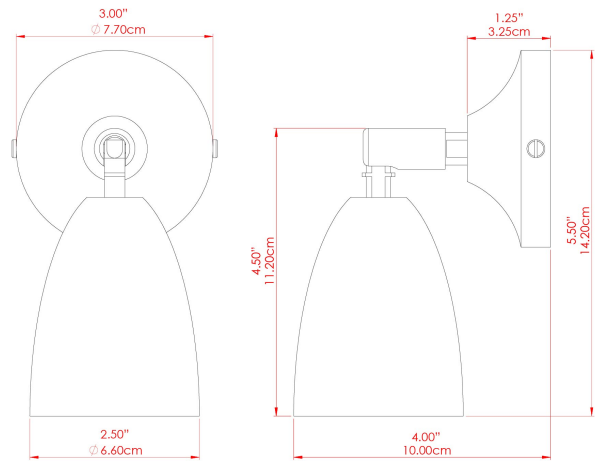

## MLWL341NATBRS Natural Brass

MATERIAL	Brass
HEIGHT	8-15cm
WIDTH   DIAMETER	8cm
LENGTH   PROJECTION	12-18cm
WEIGHT	0.38 kg
LAMPHOLDER	GU10
MAX WATTAGE	6.5W
VOLTAGE	220/240v
IP RATING	IP20
CLASS PROTECTION	Class I
SHADE	-
FLEX   BAR   CHAIN LENGTH	n/a
CABLE TYPE	-

MATERIAL	Brass
HEIGHT	8-15cm
WIDTH   DIAMETER	8cm
LENGTH   PROJECTION	12-18cm
WEIGHT	0.38 kg
LAMPHOLDER	GU10
MAX WATTAGE	40W
VOLTAGE	220/240v
IP RATING	IP20
CLASS PROTECTION	Class I
SHADE	
FLEX   BAR   CHAIN LENGTH	n/a
CABLE TYPE	

# LAINIO Wall Light

MLWL341PCGRN Sage Green

MATERIAL	Brass
HEIGHT	8-15cm
WIDTH   DIAMETER	8cm
LENGTH   PROJECTION	12-18cm
WEIGHT	0.38 kg
LAMPHOLDER	GU10
MAX WATTAGE	40W
VOLTAGE	220/240v
IP RATING	IP20
CLASS PROTECTION	Class I
SHADE	
FLEX   BAR   CHAIN LENGTH	n/a
CABLE TYPE	

# LAINIO Wall Light

MLWL341PCWTE White

MATERIAL	Brass
HEIGHT	8-15cm
WIDTH   DIAMETER	8cm
LENGTH   PROJECTION	12-18cm
WEIGHT	0.38 kg
LAMPHOLDER	GU10
MAX WATTAGE	6.5W
VOLTAGE	220/240v
IP RATING	IP20
CLASS PROTECTION	Class I
SHADE	-
FLEX   BAR   CHAIN LENGTH	n/a
CABLE TYPE	-