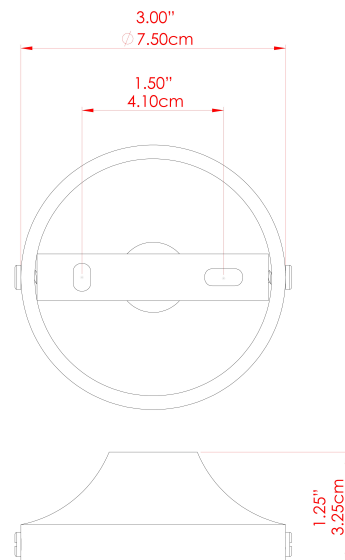

MATERIAL	Brass
HEIGHT	8-15cm
WIDTH | DIAMETER	8cm
LENGTH | PROJECTION	12-18cm
WEIGHT	0.38 kg
LAMPHOLDER	GU10
MAX WATTAGE	40W
VOLTAGE	220/240v
IP RATING	IP20
CLASS PROTECTION	Class I
SHADE	
FLEX | BAR | CHAIN LENGTH	n/a
CABLE TYPE	|

FIXING BRACKET: MLWB03 | Matt Sapphire Blue