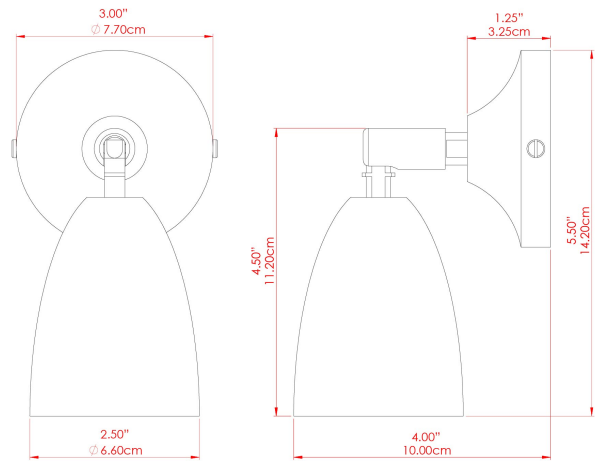

LAINIO Wall Light

MLWL341SATBRS Satin Brass