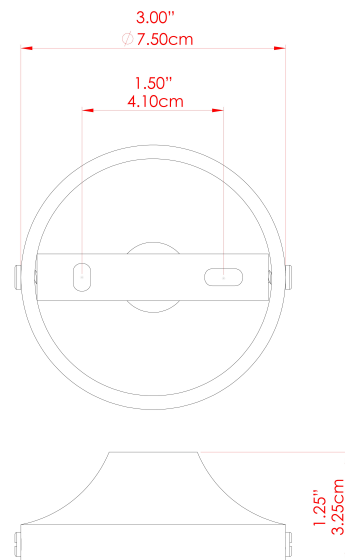

## MLWL341NATBRS Natural Brass

MATERIAL	Brass
HEIGHT	8-15cm
WIDTH   DIAMETER	8cm
LENGTH   PROJECTION	12-18cm
WEIGHT	0.38 kg
LAMPHOLDER	GU10
MAX WATTAGE	6.5W
VOLTAGE	220/240v
IP RATING	IP20
CLASS PROTECTION	Class I
SHADE	-
FLEX   BAR   CHAIN LENGTH	n/a
CABLE TYPE	-

## MLWL341POLBRS Polished Brass

MATERIAL	Brass
HEIGHT	8-15cm
WIDTH   DIAMETER	8cm
LENGTH   PROJECTION	12-18cm
WEIGHT	0.38 kg
LAMPHOLDER	GU10
MAX WATTAGE	6.5W
VOLTAGE	220/240v
IP RATING	IP20
CLASS PROTECTION	Class I
SHADE	-
FLEX   BAR   CHAIN LENGTH	n/a
CABLE TYPE	-

# LAINIO Wall Light

MLWL341PCBRZ Bronze

MATERIAL	Brass
HEIGHT	8-15cm
WIDTH   DIAMETER	8cm
LENGTH   PROJECTION	12-18cm
WEIGHT	0.38 kg
LAMPHOLDER	GU10
MAX WATTAGE	40W
VOLTAGE	220/240v
IP RATING	IP20
CLASS PROTECTION	Class I
SHADE	
FLEX   BAR   CHAIN LENGTH	n/a
CABLE TYPE	

## FIXING BRACKET: MLWB03 | Bronze

MATERIAL	Brass
HEIGHT	8-15cm
WIDTH   DIAMETER	8cm
LENGTH   PROJECTION	12-18cm
WEIGHT	0.38 kg
LAMPHOLDER	GU10
MAX WATTAGE	40W
VOLTAGE	220/240v
IP RATING	IP20
CLASS PROTECTION	Class I
SHADE	
FLEX   BAR   CHAIN LENGTH	n/a
CABLE TYPE	