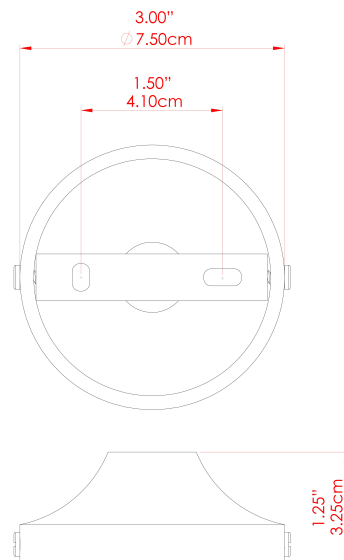

FIXING BRACKET: MLWB03 | Orange