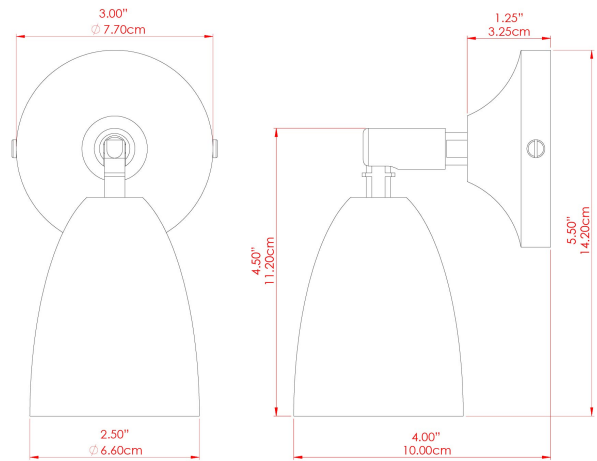

## MLWL341ANTSLV Antique Silver

MATERIAL	Brass
HEIGHT	8-15cm
WIDTH   DIAMETER	8cm
LENGTH   PROJECTION	12-18cm
WEIGHT	0.38 kg
LAMPHOLDER	GU10
MAX WATTAGE	6.5W
VOLTAGE	220/240v
IP RATING	IP20
CLASS PROTECTION	Class I
SHADE	-
FLEX   BAR   CHAIN LENGTH	n/a
CABLE TYPE	-

# LAINIO Wall Light

MLWL341PCORG Orange

MATERIAL	Brass
HEIGHT	8-15cm
WIDTH   DIAMETER	8cm
LENGTH   PROJECTION	12-18cm
WEIGHT	0.38 kg
LAMPHOLDER	GU10
MAX WATTAGE	40W
VOLTAGE	220/240v
IP RATING	IP20
CLASS PROTECTION	Class I
SHADE	
FLEX   BAR   CHAIN LENGTH	n/a
CABLE TYPE	

## MLWL341PCRGR Racing Green

MATERIAL	Brass
HEIGHT	8-15cm
WIDTH   DIAMETER	8cm
LENGTH   PROJECTION	12-18cm
WEIGHT	0.38 kg
LAMPHOLDER	GU10
MAX WATTAGE	40W
VOLTAGE	220/240v
IP RATING	IP20
CLASS PROTECTION	Class I
SHADE	
FLEX   BAR   CHAIN LENGTH	n/a
CABLE TYPE	

MATERIAL	Brass
HEIGHT	8-15cm
WIDTH   DIAMETER	8cm
LENGTH   PROJECTION	12-18cm
WEIGHT	0.38 kg
LAMPHOLDER	GU10
MAX WATTAGE	40W
VOLTAGE	220/240v
IP RATING	IP20
CLASS PROTECTION	Class I
SHADE	
FLEX   BAR   CHAIN LENGTH	n/a
CABLE TYPE	