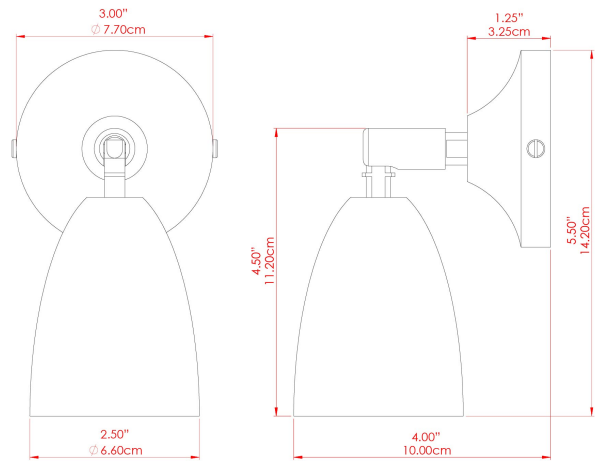

## MLWL341ANTBRS Antique Brass

MATERIAL	Brass
HEIGHT	8-15cm
WIDTH   DIAMETER	8cm
LENGTH   PROJECTION	12-18cm
WEIGHT	0.38 kg
LAMPHOLDER	GU10
MAX WATTAGE	6.5W
VOLTAGE	220/240v
IP RATING	IP20
CLASS PROTECTION	Class I
SHADE	-
FLEX   BAR   CHAIN LENGTH	n/a
CABLE TYPE	-

MATERIAL	Brass
HEIGHT	8-15cm
WIDTH   DIAMETER	8cm
LENGTH   PROJECTION	12-18cm
WEIGHT	0.38 kg
LAMPHOLDER	GU10
MAX WATTAGE	40W
VOLTAGE	220/240v
IP RATING	IP20
CLASS PROTECTION	Class I
SHADE	
FLEX   BAR   CHAIN LENGTH	n/a
CABLE TYPE	

### FIXING BRACKET: MLWB03 | Matt Mint Turquoise

MATERIAL	Brass
HEIGHT	8-15cm
WIDTH   DIAMETER	8cm
LENGTH   PROJECTION	12-18cm
WEIGHT	0.38 kg
LAMPHOLDER	GU10
MAX WATTAGE	40W
VOLTAGE	220/240v
IP RATING	IP20
CLASS PROTECTION	Class I
SHADE	
FLEX   BAR   CHAIN LENGTH	n/a
CABLE TYPE	

FIXING BRACKET: MLWB03 | Matt Sapphire Blue

MATERIAL	Brass
HEIGHT	8-15cm
WIDTH   DIAMETER	8cm
LENGTH   PROJECTION	12-18cm
WEIGHT	0.38 kg
LAMPHOLDER	GU10
MAX WATTAGE	40W
VOLTAGE	220/240v
IP RATING	IP20
CLASS PROTECTION	Class I
SHADE	
FLEX   BAR   CHAIN LENGTH	n/a
CABLE TYPE	