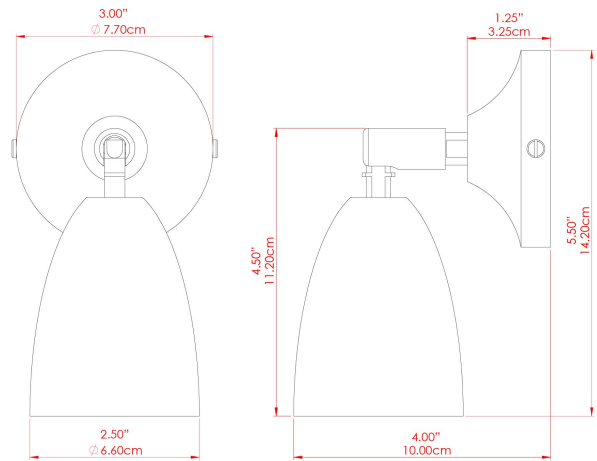

MATERIAL	Brass
HEIGHT	8-15cm
WIDTH | DIAMETER	8cm
LENGTH | PROJECTION	12-18cm
WEIGHT	0.38 kg
LAMPHOLDER	GU10
MAX WATTAGE	40W
VOLTAGE	220/240v
IP RATING	IP20
CLASS PROTECTION	Class I
SHADE	
FLEX | BAR | CHAIN LENGTH	n/a
CABLE TYPE	|

FIXING BRACKET: MLWB03 | Matt Vanilla Cream