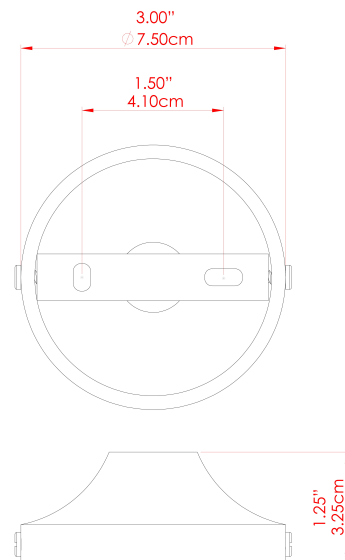

FIXING BRACKET: MLWB03 | Yellow