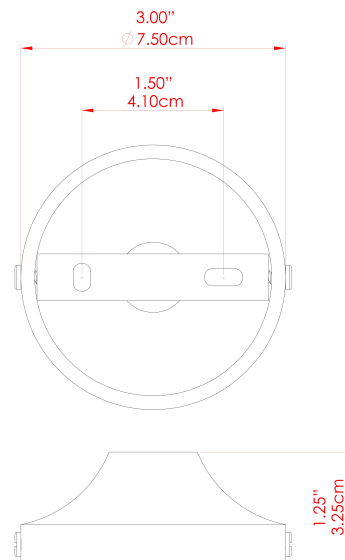

FIXING BRACKET: MLWB03 | Grey