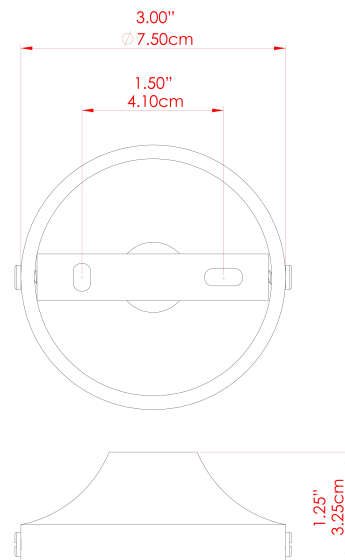

MATERIAL	Brass
HEIGHT	8-15cm
WIDTH | DIAMETER	8cm
LENGTH | PROJECTION	12-18cm
WEIGHT	0.38 kg
LAMPHOLDER	GU10
MAX WATTAGE	6.5W
VOLTAGE	220/240v
IP RATING	IP20
CLASS PROTECTION	Class I
SHADE	-
FLEX | BAR | CHAIN LENGTH	n/a
CABLE TYPE	- |

FIXING BRACKET: MLWB03 | White