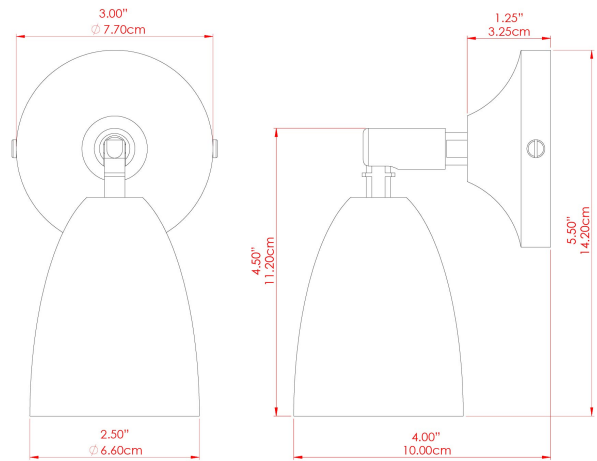

# LAINIO Wall Light

MLWL341PCBRZ Bronze

MATERIAL	Brass
HEIGHT	8-15cm
WIDTH   DIAMETER	8cm
LENGTH   PROJECTION	12-18cm
WEIGHT	0.38 kg
LAMPHOLDER	GU10
MAX WATTAGE	40W
VOLTAGE	220/240v
IP RATING	IP20
CLASS PROTECTION	Class I
SHADE	
FLEX   BAR   CHAIN LENGTH	n/a
CABLE TYPE	

### FIXING BRACKET: MLWB03 | Chrome

MATERIAL	Brass
HEIGHT	8-15cm
WIDTH   DIAMETER	8cm
LENGTH   PROJECTION	12-18cm
WEIGHT	0.38 kg
LAMPHOLDER	GU10
MAX WATTAGE	40W
VOLTAGE	220/240v
IP RATING	IP20
CLASS PROTECTION	Class I
SHADE	
FLEX   BAR   CHAIN LENGTH	n/a
CABLE TYPE	

# LAINIO Wall Light

MLWL341PCGRY Grey

MATERIAL	Brass
HEIGHT	8-15cm
WIDTH   DIAMETER	8cm
LENGTH   PROJECTION	12-18cm
WEIGHT	0.38 kg
LAMPHOLDER	GU10
MAX WATTAGE	40W
VOLTAGE	220/240v
IP RATING	IP20
CLASS PROTECTION	Class I
SHADE	
FLEX   BAR   CHAIN LENGTH	n/a
CABLE TYPE	

FIXING BRACKET: MLWB03 | Grey

MATERIAL	Brass
HEIGHT	8-15cm
WIDTH   DIAMETER	8cm
LENGTH   PROJECTION	12-18cm
WEIGHT	0.38 kg
LAMPHOLDER	GU10
MAX WATTAGE	40W
VOLTAGE	220/240v
IP RATING	IP20
CLASS PROTECTION	Class I
SHADE	
FLEX   BAR   CHAIN LENGTH	n/a
CABLE TYPE	