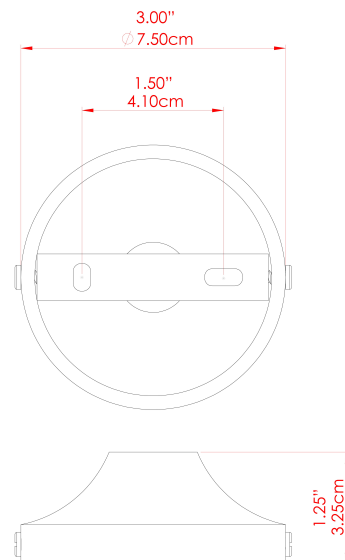

FIXING BRACKET: MLWB03 | Matt Mint Turquoise