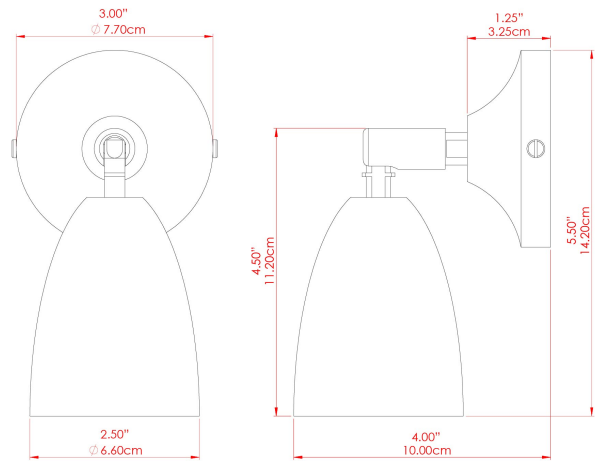

## MLWL341ANTBRS Antique Brass

MATERIAL	Brass
HEIGHT	8-15cm
WIDTH   DIAMETER	8cm
LENGTH   PROJECTION	12-18cm
WEIGHT	0.38 kg
LAMPHOLDER	GU10
MAX WATTAGE	6.5W
VOLTAGE	220/240v
IP RATING	IP20
CLASS PROTECTION	Class I
SHADE	-
FLEX   BAR   CHAIN LENGTH	n/a
CABLE TYPE	-

MATERIAL	Brass
HEIGHT	8-15cm
WIDTH   DIAMETER	8cm
LENGTH   PROJECTION	12-18cm
WEIGHT	0.38 kg
LAMPHOLDER	GU10
MAX WATTAGE	40W
VOLTAGE	220/240v
IP RATING	IP20
CLASS PROTECTION	Class I
SHADE	
FLEX   BAR   CHAIN LENGTH	n/a
CABLE TYPE	

### FIXING BRACKET: MLWB03 | Matt Vanilla Cream

MATERIAL	Brass
HEIGHT	8-15cm
WIDTH   DIAMETER	8cm
LENGTH   PROJECTION	12-18cm
WEIGHT	0.38 kg
LAMPHOLDER	GU10
MAX WATTAGE	40W
VOLTAGE	220/240v
IP RATING	IP20
CLASS PROTECTION	Class I
SHADE	
FLEX   BAR   CHAIN LENGTH	n/a
CABLE TYPE	

# LAINIO Wall Light

MLWL341PCORG Orange

MATERIAL	Brass
HEIGHT	8-15cm
WIDTH   DIAMETER	8cm
LENGTH   PROJECTION	12-18cm
WEIGHT	0.38 kg
LAMPHOLDER	GU10
MAX WATTAGE	40W
VOLTAGE	220/240v
IP RATING	IP20
CLASS PROTECTION	Class I
SHADE	
FLEX   BAR   CHAIN LENGTH	n/a
CABLE TYPE	