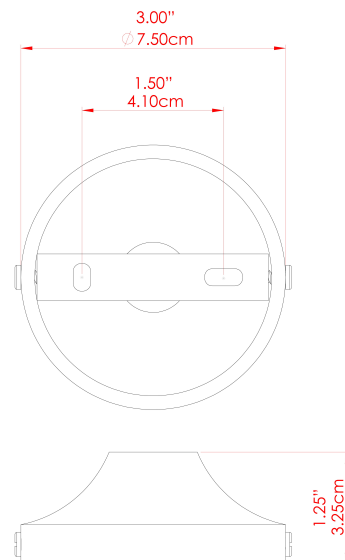

FIXING BRACKET: MLWB03 | Antique Brass