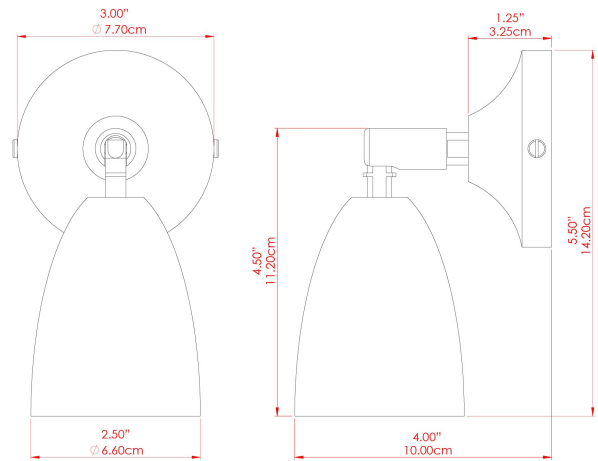

## MLWL341ANTBRS Antique Brass

MATERIAL	Brass
HEIGHT	8-15cm
WIDTH   DIAMETER	8cm
LENGTH   PROJECTION	12-18cm
WEIGHT	0.38 kg
LAMPHOLDER	GU10
MAX WATTAGE	6.5W
VOLTAGE	220/240v
IP RATING	IP20
CLASS PROTECTION	Class I
SHADE	-
FLEX   BAR   CHAIN LENGTH	n/a
CABLE TYPE	-

## MLWL341ANTSLV Antique Silver

MATERIAL	Brass
HEIGHT	8-15cm
WIDTH   DIAMETER	8cm
LENGTH   PROJECTION	12-18cm
WEIGHT	0.38 kg
LAMPHOLDER	GU10
MAX WATTAGE	6.5W
VOLTAGE	220/240v
IP RATING	IP20
CLASS PROTECTION	Class I
SHADE	-
FLEX   BAR   CHAIN LENGTH	n/a
CABLE TYPE	-

## MLWL341NATBRS Natural Brass

MATERIAL	Brass
HEIGHT	8-15cm
WIDTH   DIAMETER	8cm
LENGTH   PROJECTION	12-18cm
WEIGHT	0.38 kg
LAMPHOLDER	GU10
MAX WATTAGE	6.5W
VOLTAGE	220/240v
IP RATING	IP20
CLASS PROTECTION	Class I
SHADE	-
FLEX   BAR   CHAIN LENGTH	n/a
CABLE TYPE	-

## MLWL341POLBRS Polished Brass

MATERIAL	Brass
HEIGHT	8-15cm
WIDTH   DIAMETER	8cm
LENGTH   PROJECTION	12-18cm
WEIGHT	0.38 kg
LAMPHOLDER	GU10
MAX WATTAGE	6.5W
VOLTAGE	220/240v
IP RATING	IP20
CLASS PROTECTION	Class I
SHADE	-
FLEX   BAR   CHAIN LENGTH	n/a
CABLE TYPE	-