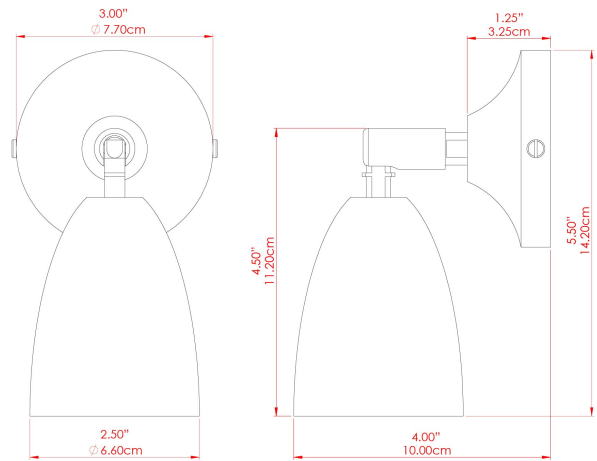

## MLWL341POLBRS Polished Brass

MATERIAL	Brass
HEIGHT	8-15cm
WIDTH   DIAMETER	8cm
LENGTH   PROJECTION	12-18cm
WEIGHT	0.38 kg
LAMPHOLDER	GU10
MAX WATTAGE	6.5W
VOLTAGE	220/240v
IP RATING	IP20
CLASS PROTECTION	Class I
SHADE	-
FLEX   BAR   CHAIN LENGTH	n/a
CABLE TYPE	-

# LAINIO Wall Light

MLWL341PCBRZ Bronze

MATERIAL	Brass
HEIGHT	8-15cm
WIDTH   DIAMETER	8cm
LENGTH   PROJECTION	12-18cm
WEIGHT	0.38 kg
LAMPHOLDER	GU10
MAX WATTAGE	40W
VOLTAGE	220/240v
IP RATING	IP20
CLASS PROTECTION	Class I
SHADE	
FLEX   BAR   CHAIN LENGTH	n/a
CABLE TYPE	

## FIXING BRACKET: MLWB03 | Bronze

MATERIAL	Brass
HEIGHT	8-15cm
WIDTH   DIAMETER	8cm
LENGTH   PROJECTION	12-18cm
WEIGHT	0.38 kg
LAMPHOLDER	GU10
MAX WATTAGE	40W
VOLTAGE	220/240v
IP RATING	IP20
CLASS PROTECTION	Class I
SHADE	
FLEX   BAR   CHAIN LENGTH	n/a
CABLE TYPE	

### FIXING BRACKET: MLWB03 | Chrome

MATERIAL	Brass
HEIGHT	8-15cm
WIDTH   DIAMETER	8cm
LENGTH   PROJECTION	12-18cm
WEIGHT	0.38 kg
LAMPHOLDER	GU10
MAX WATTAGE	40W
VOLTAGE	220/240v
IP RATING	IP20
CLASS PROTECTION	Class I
SHADE	
FLEX   BAR   CHAIN LENGTH	n/a
CABLE TYPE	