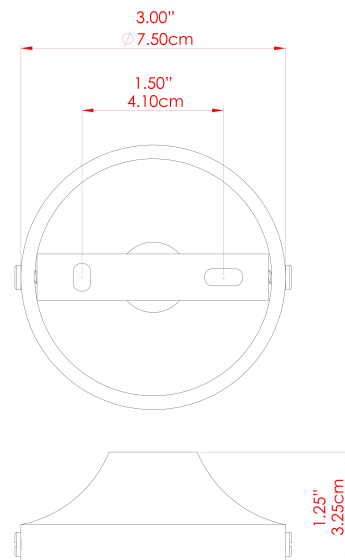

MATERIAL	Brass
HEIGHT	8-15cm
WIDTH | DIAMETER	8cm
LENGTH | PROJECTION	12-18cm
WEIGHT	0.38 kg
LAMPHOLDER	GU10
MAX WATTAGE	40W
VOLTAGE	220/240v
IP RATING	IP20
CLASS PROTECTION	Class I
SHADE	
FLEX | BAR | CHAIN LENGTH	n/a
CABLE TYPE	|

FIXING BRACKET: MLWB03 | Matt Traffic Grey