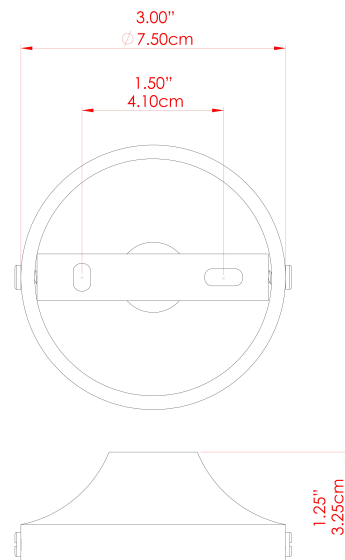

MATERIAL	Brass
HEIGHT	8-15cm
WIDTH | DIAMETER	8cm
LENGTH | PROJECTION	12-18cm
WEIGHT	0.38 kg
LAMPHOLDER	GU10
MAX WATTAGE	40W
VOLTAGE	220/240v
IP RATING	IP20
CLASS PROTECTION	Class I
SHADE	
FLEX | BAR | CHAIN LENGTH	n/a
CABLE TYPE	|

FIXING BRACKET: MLWB03 | Gloss Black