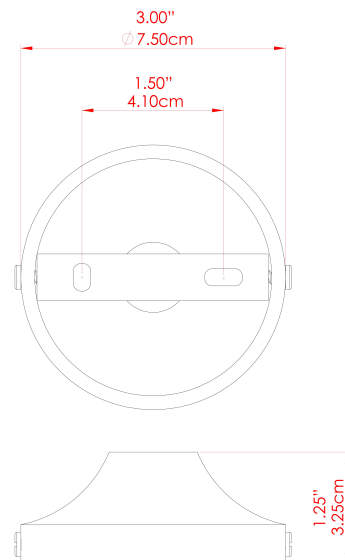

MATERIAL	Brass
HEIGHT	8-15cm
WIDTH | DIAMETER	8cm
LENGTH | PROJECTION	12-18cm
WEIGHT	0.38 kg
LAMPHOLDER	GU10
MAX WATTAGE	40W
VOLTAGE	220/240v
IP RATING	IP20
CLASS PROTECTION	Class I
SHADE	
FLEX | BAR | CHAIN LENGTH	n/a
CABLE TYPE	|

FIXING BRACKET: MLWB03 | Matt Honey Yellow