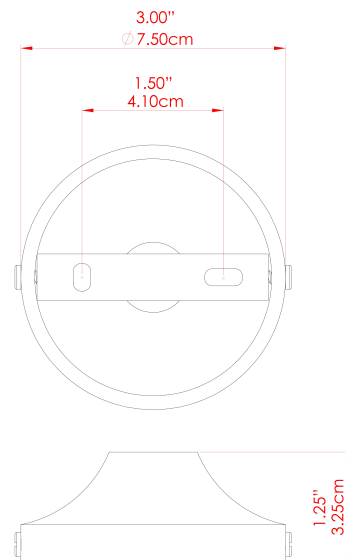

FIXING BRACKET: MLWB03 | Matt Vanilla Cream