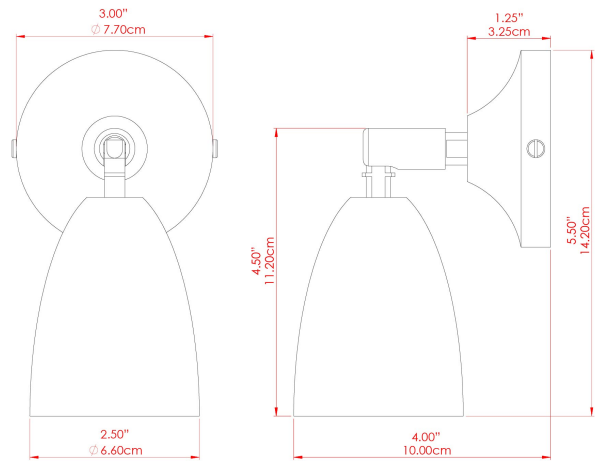

## MLWL341ANTBRS Antique Brass

MATERIAL	Brass
HEIGHT	8-15cm
WIDTH   DIAMETER	8cm
LENGTH   PROJECTION	12-18cm
WEIGHT	0.38 kg
LAMPHOLDER	GU10
MAX WATTAGE	6.5W
VOLTAGE	220/240v
IP RATING	IP20
CLASS PROTECTION	Class I
SHADE	-
FLEX   BAR   CHAIN LENGTH	n/a
CABLE TYPE	-

## MLWL341ANTSLV Antique Silver

MATERIAL	Brass
HEIGHT	8-15cm
WIDTH   DIAMETER	8cm
LENGTH   PROJECTION	12-18cm
WEIGHT	0.38 kg
LAMPHOLDER	GU10
MAX WATTAGE	6.5W
VOLTAGE	220/240v
IP RATING	IP20
CLASS PROTECTION	Class I
SHADE	-
FLEX   BAR   CHAIN LENGTH	n/a
CABLE TYPE	-

## MLWL341NATBRS Natural Brass

MATERIAL	Brass
HEIGHT	8-15cm
WIDTH   DIAMETER	8cm
LENGTH   PROJECTION	12-18cm
WEIGHT	0.38 kg
LAMPHOLDER	GU10
MAX WATTAGE	6.5W
VOLTAGE	220/240v
IP RATING	IP20
CLASS PROTECTION	Class I
SHADE	-
FLEX   BAR   CHAIN LENGTH	n/a
CABLE TYPE	-

## MLWL341POLBRS Polished Brass

MATERIAL	Brass
HEIGHT	8-15cm
WIDTH   DIAMETER	8cm
LENGTH   PROJECTION	12-18cm
WEIGHT	0.38 kg
LAMPHOLDER	GU10
MAX WATTAGE	6.5W
VOLTAGE	220/240v
IP RATING	IP20
CLASS PROTECTION	Class I
SHADE	-
FLEX   BAR   CHAIN LENGTH	n/a
CABLE TYPE	-