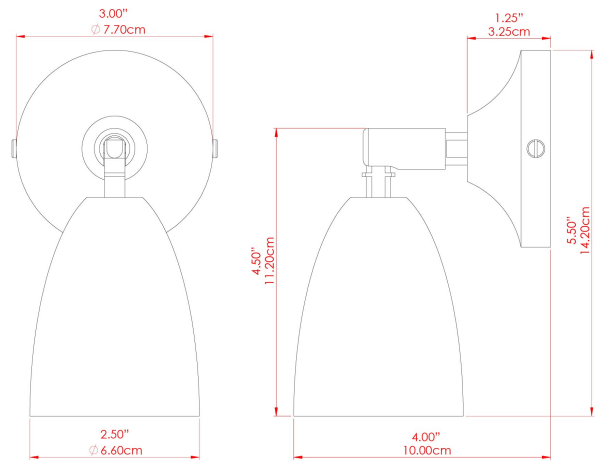

## MLWL341ANTBRS Antique Brass

MATERIAL	Brass
HEIGHT	8-15cm
WIDTH   DIAMETER	8cm
LENGTH   PROJECTION	12-18cm
WEIGHT	0.38 kg
LAMPHOLDER	GU10
MAX WATTAGE	6.5W
VOLTAGE	220/240v
IP RATING	IP20
CLASS PROTECTION	Class I
SHADE	-
FLEX   BAR   CHAIN LENGTH	n/a
CABLE TYPE	-

MATERIAL	Brass
HEIGHT	8-15cm
WIDTH   DIAMETER	8cm
LENGTH   PROJECTION	12-18cm
WEIGHT	0.38 kg
LAMPHOLDER	GU10
MAX WATTAGE	40W
VOLTAGE	220/240v
IP RATING	IP20
CLASS PROTECTION	Class I
SHADE	
FLEX   BAR   CHAIN LENGTH	n/a
CABLE TYPE	

FIXING BRACKET: MLWB03 | Matt Traffic Grey

MATERIAL	Brass
HEIGHT	8-15cm
WIDTH   DIAMETER	8cm
LENGTH   PROJECTION	12-18cm
WEIGHT	0.38 kg
LAMPHOLDER	GU10
MAX WATTAGE	40W
VOLTAGE	220/240v
IP RATING	IP20
CLASS PROTECTION	Class I
SHADE	
FLEX   BAR   CHAIN LENGTH	n/a
CABLE TYPE	

### FIXING BRACKET: MLWB03 | Matt Vanilla Cream

MATERIAL	Brass
HEIGHT	8-15cm
WIDTH   DIAMETER	8cm
LENGTH   PROJECTION	12-18cm
WEIGHT	0.38 kg
LAMPHOLDER	GU10
MAX WATTAGE	40W
VOLTAGE	220/240v
IP RATING	IP20
CLASS PROTECTION	Class I
SHADE	
FLEX   BAR   CHAIN LENGTH	n/a
CABLE TYPE	