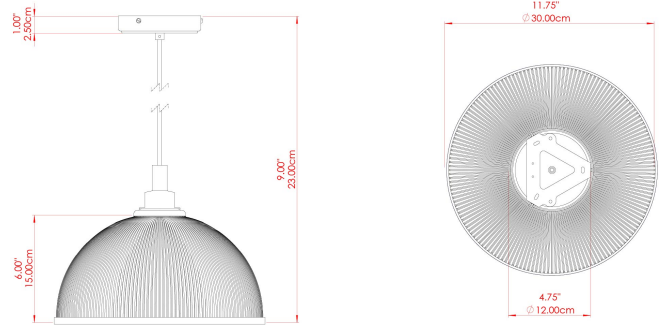

MATERIAL	Brass   Glass
HEIGHT	23cm
WIDTH   DIAMETER	30cm
LENGTH   PROJECTION	n/a
WEIGHT	2.8 kg
LAMPHOLDER	E27
MAX WATTAGE	6.5W
VOLTAGE	220/240v
IP RATING	IP65
CLASS PROTECTION	Class II
SHADE	GL025   GLWP01
FLEX   BAR   CHAIN LENGTH	100cm
CABLE TYPE	MLOCA001   Brown Fabric Braided Outdoor Rubber Cable   2 Core Round

MATERIAL	Brass   Glass
HEIGHT	23cm
WIDTH   DIAMETER	30cm
LENGTH   PROJECTION	n/a
WEIGHT	2.8 kg
LAMPHOLDER	E27
MAX WATTAGE	6.5W
VOLTAGE	220/240v
IP RATING	IP65
CLASS PROTECTION	Class II
SHADE	GL025   GLWP01
FLEX   BAR   CHAIN LENGTH	100cm
CABLE TYPE	MLOCA002   Black Fabric Braided Outdoor Rubber Cable   2 Core Round

### FIXING BRACKET: MLROSE39 | Polished Brass

MATERIAL	Brass   Glass
HEIGHT	23cm
WIDTH   DIAMETER	30cm
LENGTH   PROJECTION	n/a
WEIGHT	2.8 kg
LAMPHOLDER	E27
MAX WATTAGE	6.5W
VOLTAGE	220/240v
IP RATING	IP65
CLASS PROTECTION	Class II
SHADE	GL025   GLWP01
FLEX   BAR   CHAIN LENGTH	100cm
CABLE TYPE	MLOCA002   Black Fabric Braided Outdoor Rubber Cable   2 Core Round

### FIXING BRACKET: MLROSE39 | Polished Chrome

MATERIAL	Brass   Glass
HEIGHT	23cm
WIDTH   DIAMETER	30cm
LENGTH   PROJECTION	n/a
WEIGHT	2.8 kg
LAMPHOLDER	E27
MAX WATTAGE	6.5W
VOLTAGE	220/240v
IP RATING	IP65
CLASS PROTECTION	Class II
SHADE	GL025   GLWP02
FLEX   BAR   CHAIN LENGTH	100cm
CABLE TYPE	MLOCA002   Black Fabric Braided Outdoor Rubber Cable   2 Core Round