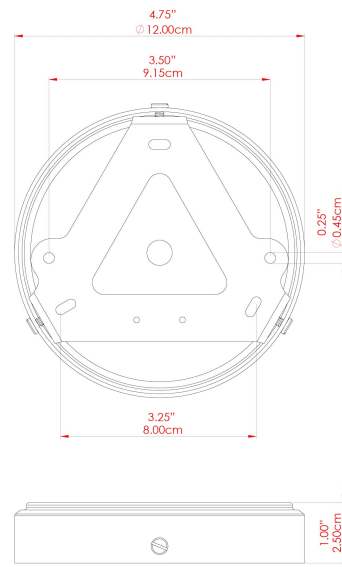

FIXING BRACKET: MLROSE39 | Matt Black