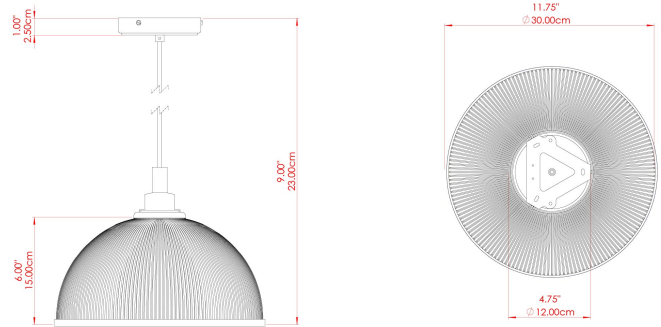

MATERIAL	Brass   Glass
HEIGHT	23cm
WIDTH   DIAMETER	30cm
LENGTH   PROJECTION	n/a
WEIGHT	2.8 kg
LAMPHOLDER	E27
MAX WATTAGE	6.5W
VOLTAGE	220/240v
IP RATING	IP65
CLASS PROTECTION	Class II
SHADE	GL025   GLWP01
FLEX   BAR   CHAIN LENGTH	100cm
CABLE TYPE	MLOCA001   Brown Fabric Braided Outdoor Rubber Cable   2 Core Round

### FIXING BRACKET: MLROSE39 | Antique Silver

MATERIAL	Brass   Glass
HEIGHT	23cm
WIDTH   DIAMETER	30cm
LENGTH   PROJECTION	n/a
WEIGHT	2.8 kg
LAMPHOLDER	E27
MAX WATTAGE	6.5W
VOLTAGE	220/240v
IP RATING	IP65
CLASS PROTECTION	Class II
SHADE	GL025   GLWP02
FLEX   BAR   CHAIN LENGTH	100cm
CABLE TYPE	MLOCA002   Black Fabric Braided Outdoor Rubber Cable   2 Core Round

MATERIAL	Brass   Glass
HEIGHT	23cm
WIDTH   DIAMETER	30cm
LENGTH   PROJECTION	n/a
WEIGHT	2.8 kg
LAMPHOLDER	E27
MAX WATTAGE	6.5W
VOLTAGE	220/240v
IP RATING	IP65
CLASS PROTECTION	Class II
SHADE	GL025   GLWP01
FLEX   BAR   CHAIN LENGTH	100cm
CABLE TYPE	MLOCA002   Black Fabric Braided Outdoor Rubber Cable   2 Core Round

### FIXING BRACKET: MLROSE39 | Natural Brass

MATERIAL	Brass   Glass
HEIGHT	23cm
WIDTH   DIAMETER	30cm
LENGTH   PROJECTION	n/a
WEIGHT	2.8 kg
LAMPHOLDER	E27
MAX WATTAGE	6.5W
VOLTAGE	220/240v
IP RATING	IP65
CLASS PROTECTION	Class II
SHADE	GL025   GLWP02
FLEX   BAR   CHAIN LENGTH	100cm
CABLE TYPE	MLOCA002   Black Fabric Braided Outdoor Rubber Cable   2 Core Round