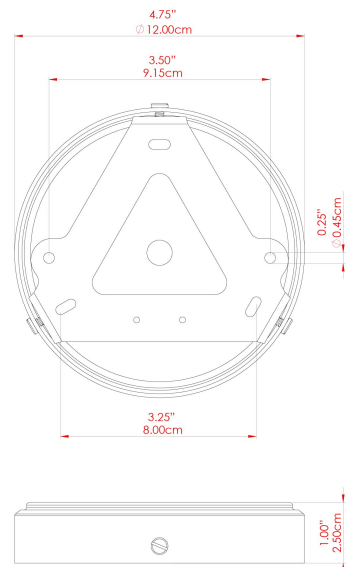

FIXING BRACKET: MLROSE39 | Polished Chrome