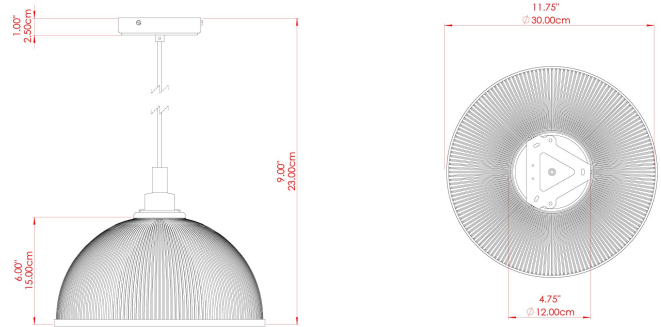

MATERIAL	Brass   Glass
HEIGHT	23cm
WIDTH   DIAMETER	30cm
LENGTH   PROJECTION	n/a
WEIGHT	2.8 kg
LAMPHOLDER	E27
MAX WATTAGE	6.5W
VOLTAGE	220/240v
IP RATING	IP65
CLASS PROTECTION	Class II
SHADE	GL025   GLWP01
FLEX   BAR   CHAIN LENGTH	100cm
CABLE TYPE	MLOCA001   Brown Fabric Braided Outdoor Rubber Cable   2 Core Round

### FIXING BRACKET: MLROSE39 | Natural Brass

MATERIAL	Brass   Glass
HEIGHT	23cm
WIDTH   DIAMETER	30cm
LENGTH   PROJECTION	n/a
WEIGHT	2.8 kg
LAMPHOLDER	E27
MAX WATTAGE	6.5W
VOLTAGE	220/240v
IP RATING	IP65
CLASS PROTECTION	Class II
SHADE	GL025   GLWP01
FLEX   BAR   CHAIN LENGTH	100cm
CABLE TYPE	MLOCA002   Black Fabric Braided Outdoor Rubber Cable   2 Core Round

### FIXING BRACKET: MLROSE39 | Matt Black

MATERIAL	Brass   Glass
HEIGHT	23cm
WIDTH   DIAMETER	30cm
LENGTH   PROJECTION	n/a
WEIGHT	2.8 kg
LAMPHOLDER	E27
MAX WATTAGE	6.5W
VOLTAGE	220/240v
IP RATING	IP65
CLASS PROTECTION	Class II
SHADE	GL025   GLWP02
FLEX   BAR   CHAIN LENGTH	100cm
CABLE TYPE	MLOCA002   Black Fabric Braided Outdoor Rubber Cable   2 Core Round

### FIXING BRACKET: MLROSE39 | Matt Black

MATERIAL	Brass   Glass
HEIGHT	23cm
WIDTH   DIAMETER	30cm
LENGTH   PROJECTION	n/a
WEIGHT	2.8 kg
LAMPHOLDER	E27
MAX WATTAGE	6.5W
VOLTAGE	220/240v
IP RATING	IP65
CLASS PROTECTION	Class II
SHADE	GL025   GLWP01
FLEX   BAR   CHAIN LENGTH	100cm
CABLE TYPE	MLOCA002   Black Fabric Braided Outdoor Rubber Cable   2 Core Round