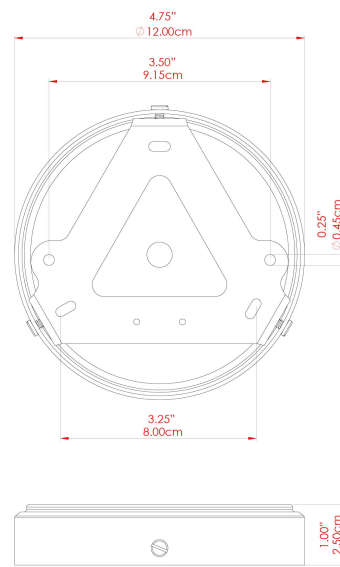

FIXING BRACKET: MLROSE39 | Antique Brass