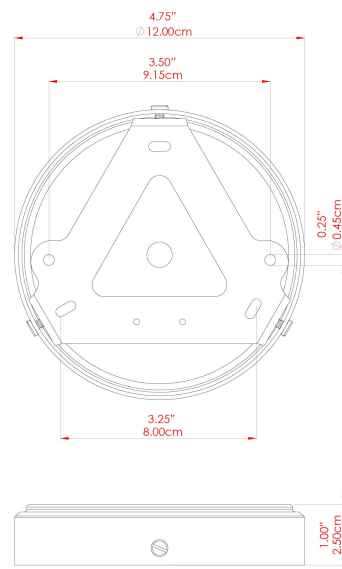

FIXING BRACKET: MLROSE39 | Matt Black