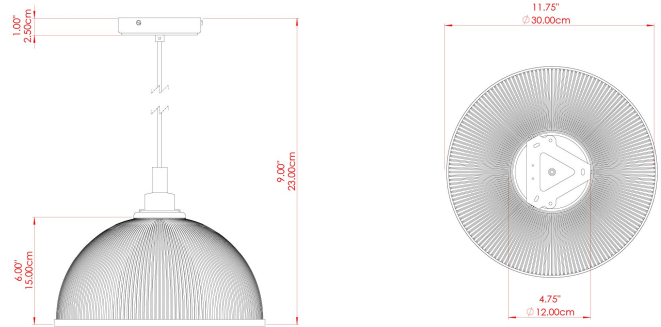

MATERIAL	Brass   Glass
HEIGHT	23cm
WIDTH   DIAMETER	30cm
LENGTH   PROJECTION	n/a
WEIGHT	2.8 kg
LAMPHOLDER	E27
MAX WATTAGE	6.5W
VOLTAGE	220/240v
IP RATING	IP65
CLASS PROTECTION	Class II
SHADE	GL025   GLWP01
FLEX   BAR   CHAIN LENGTH	100cm
CABLE TYPE	MLOCA001   Brown Fabric Braided Outdoor Rubber Cable   2 Core Round

FIXING BRACKET: MLROSE39 | White

MATERIAL	Brass   Glass
HEIGHT	23cm
WIDTH   DIAMETER	30cm
LENGTH   PROJECTION	n/a
WEIGHT	2.8 kg
LAMPHOLDER	E27
MAX WATTAGE	6.5W
VOLTAGE	220/240v
IP RATING	IP65
CLASS PROTECTION	Class II
SHADE	GL025   GLWP01
FLEX   BAR   CHAIN LENGTH	100cm
CABLE TYPE	MLOCA002   Black Fabric Braided Outdoor Rubber Cable   2 Core Round

### FIXING BRACKET: MLROSE39 | Polished Brass

MATERIAL	Brass   Glass
HEIGHT	23cm
WIDTH   DIAMETER	30cm
LENGTH   PROJECTION	n/a
WEIGHT	2.8 kg
LAMPHOLDER	E27
MAX WATTAGE	6.5W
VOLTAGE	220/240v
IP RATING	IP65
CLASS PROTECTION	Class II
SHADE	GL025   GLWP02
FLEX   BAR   CHAIN LENGTH	100cm
CABLE TYPE	MLOCA002   Black Fabric Braided Outdoor Rubber Cable   2 Core Round

### FIXING BRACKET: MLROSE39 | Polished Brass

MATERIAL	Brass   Glass
HEIGHT	23cm
WIDTH   DIAMETER	30cm
LENGTH   PROJECTION	n/a
WEIGHT	2.8 kg
LAMPHOLDER	E27
MAX WATTAGE	6.5W
VOLTAGE	220/240v
IP RATING	IP65
CLASS PROTECTION	Class II
SHADE	GL025   GLWP01
FLEX   BAR   CHAIN LENGTH	100cm
CABLE TYPE	MLOCA002   Black Fabric Braided Outdoor Rubber Cable   2 Core Round