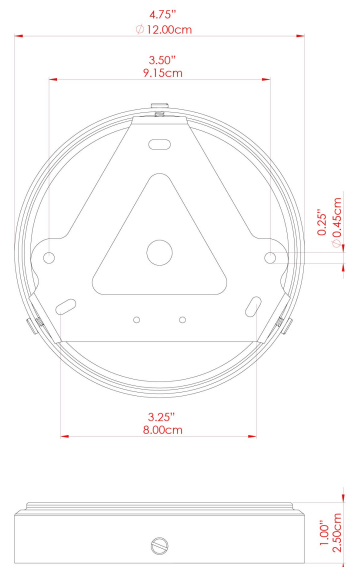

MATERIAL	Brass   Glass
HEIGHT	23cm
WIDTH   DIAMETER	30cm
LENGTH   PROJECTION	n/a
WEIGHT	2.8 kg
LAMPHOLDER	E27
MAX WATTAGE	6.5W
VOLTAGE	220/240v
IP RATING	IP65
CLASS PROTECTION	Class II
SHADE	GL025   GLWP01
FLEX   BAR   CHAIN LENGTH	100cm
CABLE TYPE	MLOCA001   Brown Fabric Braided Outdoor Rubber Cable   2 Core Round

### FIXING BRACKET: MLROSE39 | Antique Brass

MATERIAL	Brass   Glass
HEIGHT	23cm
WIDTH   DIAMETER	30cm
LENGTH   PROJECTION	n/a
WEIGHT	2.8 kg
LAMPHOLDER	E27
MAX WATTAGE	6.5W
VOLTAGE	220/240v
IP RATING	IP65
CLASS PROTECTION	Class II
SHADE	GL025   GLWP02
FLEX   BAR   CHAIN LENGTH	100cm
CABLE TYPE	MLOCA001   Brown Fabric Braided Outdoor Rubber Cable   2 Core Round

### FIXING BRACKET: MLROSE39 | Antique Brass

MATERIAL	Brass   Glass
HEIGHT	23cm
WIDTH   DIAMETER	30cm
LENGTH   PROJECTION	n/a
WEIGHT	2.8 kg
LAMPHOLDER	E27
MAX WATTAGE	6.5W
VOLTAGE	220/240v
IP RATING	IP65
CLASS PROTECTION	Class II
SHADE	GL025   GLWP01
FLEX   BAR   CHAIN LENGTH	100cm
CABLE TYPE	MLOCA002   Black Fabric Braided Outdoor Rubber Cable   2 Core Round

### FIXING BRACKET: MLROSE39 | Antique Silver

MATERIAL	Brass   Glass
HEIGHT	23cm
WIDTH   DIAMETER	30cm
LENGTH   PROJECTION	n/a
WEIGHT	2.8 kg
LAMPHOLDER	E27
MAX WATTAGE	6.5W
VOLTAGE	220/240v
IP RATING	IP65
CLASS PROTECTION	Class II
SHADE	GL025   GLWP02
FLEX   BAR   CHAIN LENGTH	100cm
CABLE TYPE	MLOCA002   Black Fabric Braided Outdoor Rubber Cable   2 Core Round