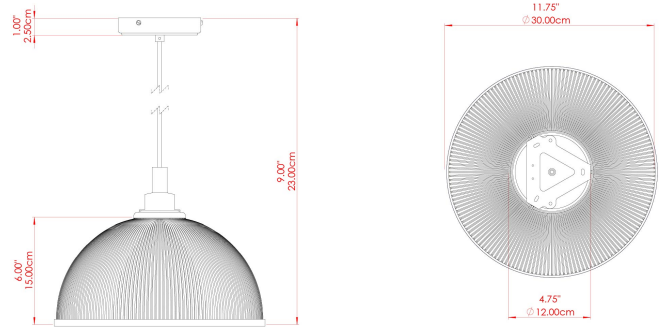

MATERIAL	Brass   Glass
HEIGHT	23cm
WIDTH   DIAMETER	30cm
LENGTH   PROJECTION	n/a
WEIGHT	2.8 kg
LAMPHOLDER	E27
MAX WATTAGE	6.5W
VOLTAGE	220/240v
IP RATING	IP65
CLASS PROTECTION	Class II
SHADE	GL025   GLWP01
FLEX   BAR   CHAIN LENGTH	100cm
CABLE TYPE	MLOCA001   Brown Fabric Braided Outdoor Rubber Cable   2 Core Round

MATERIAL	Brass   Glass
HEIGHT	23cm
WIDTH   DIAMETER	30cm
LENGTH   PROJECTION	n/a
WEIGHT	2.8 kg
LAMPHOLDER	E27
MAX WATTAGE	6.5W
VOLTAGE	220/240v
IP RATING	IP65
CLASS PROTECTION	Class II
SHADE	GL025   GLWP01
FLEX   BAR   CHAIN LENGTH	100cm
CABLE TYPE	MLOCA002   Black Fabric Braided Outdoor Rubber Cable   2 Core Round

### FIXING BRACKET: MLROSE39 | Matt Black

MATERIAL	Brass   Glass
HEIGHT	23cm
WIDTH   DIAMETER	30cm
LENGTH   PROJECTION	n/a
WEIGHT	2.8 kg
LAMPHOLDER	E27
MAX WATTAGE	6.5W
VOLTAGE	220/240v
IP RATING	IP65
CLASS PROTECTION	Class II
SHADE	GL025   GLWP01
FLEX   BAR   CHAIN LENGTH	100cm
CABLE TYPE	MLOCA002   Black Fabric Braided Outdoor Rubber Cable   2 Core Round

FIXING BRACKET: MLROSE39 | White

MATERIAL	Brass   Glass
HEIGHT	23cm
WIDTH   DIAMETER	30cm
LENGTH   PROJECTION	n/a
WEIGHT	2.8 kg
LAMPHOLDER	E27
MAX WATTAGE	6.5W
VOLTAGE	220/240v
IP RATING	IP65
CLASS PROTECTION	Class II
SHADE	GL025   GLWP02
FLEX   BAR   CHAIN LENGTH	100cm
CABLE TYPE	MLOCA002   Black Fabric Braided Outdoor Rubber Cable   2 Core Round