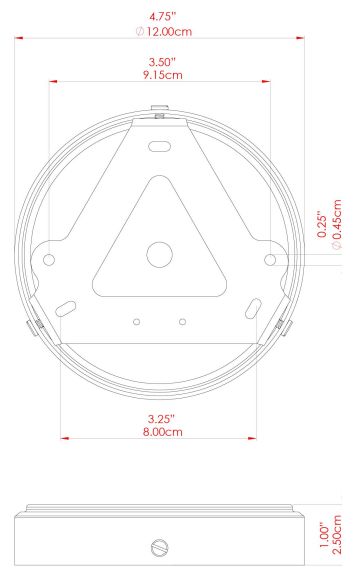

FIXING BRACKET: MLROSE39 | Polished Brass