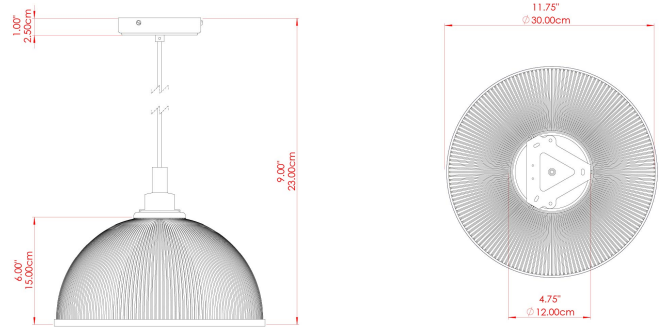

MATERIAL	Brass | Glass
HEIGHT	23cm
WIDTH | DIAMETER	30cm
LENGTH | PROJECTION	n/a
WEIGHT	2.8 kg
LAMPHOLDER	E27
MAX WATTAGE	6.5W
VOLTAGE	220/240v
IP RATING	IP65
CLASS PROTECTION	Class II
SHADE	GL025 | GLWP01
FLEX | BAR | CHAIN LENGTH	100cm
CABLE TYPE	MLOCA002 | Black Fabric Braided Outdoor Rubber Cable | 2 Core Round

FIXING BRACKET: MLROSE39 | Matt Black