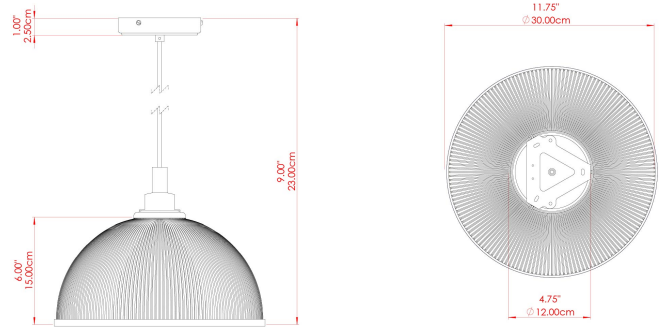

MATERIAL	Brass   Glass
HEIGHT	23cm
WIDTH   DIAMETER	30cm
LENGTH   PROJECTION	n/a
WEIGHT	2.8 kg
LAMPHOLDER	E27
MAX WATTAGE	6.5W
VOLTAGE	220/240v
IP RATING	IP65
CLASS PROTECTION	Class II
SHADE	GL025   GLWP01
FLEX   BAR   CHAIN LENGTH	100cm
CABLE TYPE	MLOCA001   Brown Fabric Braided Outdoor Rubber Cable   2 Core Round

FIXING BRACKET: MLROSE39 | White

MATERIAL	Brass   Glass
HEIGHT	23cm
WIDTH   DIAMETER	30cm
LENGTH   PROJECTION	n/a
WEIGHT	2.8 kg
LAMPHOLDER	E27
MAX WATTAGE	6.5W
VOLTAGE	220/240v
IP RATING	IP65
CLASS PROTECTION	Class II
SHADE	GL025   GLWP02
FLEX   BAR   CHAIN LENGTH	100cm
CABLE TYPE	MLOCA002   Black Fabric Braided Outdoor Rubber Cable   2 Core Round

FIXING BRACKET: MLROSE39 | White

MATERIAL	Brass   Glass
HEIGHT	23cm
WIDTH   DIAMETER	30cm
LENGTH   PROJECTION	n/a
WEIGHT	2.8 kg
LAMPHOLDER	E27
MAX WATTAGE	6.5W
VOLTAGE	220/240v
IP RATING	IP65
CLASS PROTECTION	Class II
SHADE	GL025   GLWP01
FLEX   BAR   CHAIN LENGTH	100cm
CABLE TYPE	MLOCA002   Black Fabric Braided Outdoor Rubber Cable   2 Core Round

### FIXING BRACKET: MLROSE39 | Polished Brass

MATERIAL	Brass   Glass
HEIGHT	23cm
WIDTH   DIAMETER	30cm
LENGTH   PROJECTION	n/a
WEIGHT	2.8 kg
LAMPHOLDER	E27
MAX WATTAGE	6.5W
VOLTAGE	220/240v
IP RATING	IP65
CLASS PROTECTION	Class II
SHADE	GL025   GLWP02
FLEX   BAR   CHAIN LENGTH	100cm
CABLE TYPE	MLOCA002   Black Fabric Braided Outdoor Rubber Cable   2 Core Round