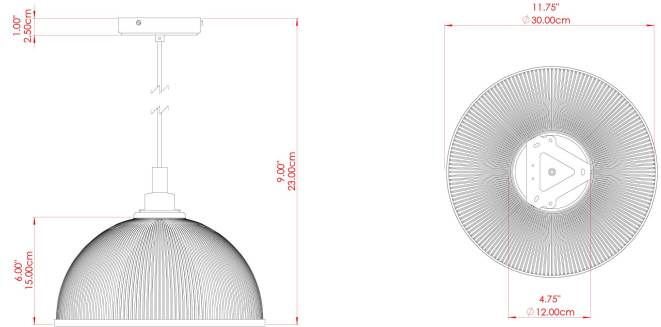

MATERIAL	Brass   Glass
HEIGHT	23cm
WIDTH   DIAMETER	30cm
LENGTH   PROJECTION	n/a
WEIGHT	2.8 kg
LAMPHOLDER	E27
MAX WATTAGE	6.5W
VOLTAGE	220/240v
IP RATING	IP65
CLASS PROTECTION	Class II
SHADE	GL025   GLWP01
FLEX   BAR   CHAIN LENGTH	100cm
CABLE TYPE	MLOCA001   Brown Fabric Braided Outdoor Rubber Cable   2 Core Round

### FIXING BRACKET: MLROSE39 | Polished Brass

MATERIAL	Brass   Glass
HEIGHT	23cm
WIDTH   DIAMETER	30cm
LENGTH   PROJECTION	n/a
WEIGHT	2.8 kg
LAMPHOLDER	E27
MAX WATTAGE	6.5W
VOLTAGE	220/240v
IP RATING	IP65
CLASS PROTECTION	Class II
SHADE	GL025   GLWP01
FLEX   BAR   CHAIN LENGTH	100cm
CABLE TYPE	MLOCA002   Black Fabric Braided Outdoor Rubber Cable   2 Core Round

### FIXING BRACKET: MLROSE39 | Polished Chrome

MATERIAL	Brass   Glass
HEIGHT	23cm
WIDTH   DIAMETER	30cm
LENGTH   PROJECTION	n/a
WEIGHT	2.8 kg
LAMPHOLDER	E27
MAX WATTAGE	6.5W
VOLTAGE	220/240v
IP RATING	IP65
CLASS PROTECTION	Class II
SHADE	GL025   GLWP02
FLEX   BAR   CHAIN LENGTH	100cm
CABLE TYPE	MLOCA002   Black Fabric Braided Outdoor Rubber Cable   2 Core Round

FIXING BRACKET: MLROSE39 | Polished Chrome

MATERIAL	Brass   Glass
HEIGHT	23cm
WIDTH   DIAMETER	30cm
LENGTH   PROJECTION	n/a
WEIGHT	2.8 kg
LAMPHOLDER	E27
MAX WATTAGE	6.5W
VOLTAGE	220/240v
IP RATING	IP65
CLASS PROTECTION	Class II
SHADE	GL025   GLWP01
FLEX   BAR   CHAIN LENGTH	100cm
CABLE TYPE	MLOCA002   Black Fabric Braided Outdoor Rubber Cable   2 Core Round