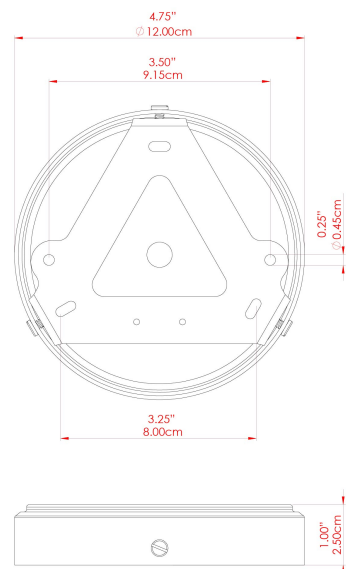

FIXING BRACKET: MLROSE39 | Natural Brass