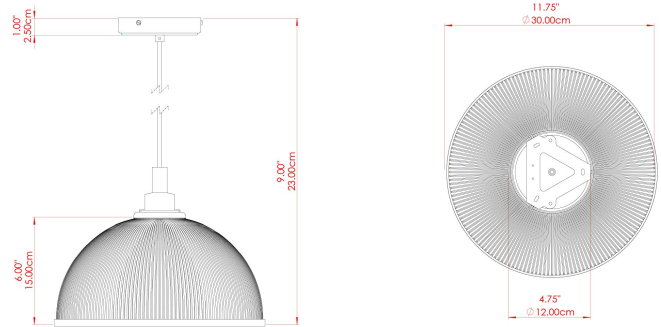

MATERIAL	Brass   Glass
HEIGHT	23cm
WIDTH   DIAMETER	30cm
LENGTH   PROJECTION	n/a
WEIGHT	2.8 kg
LAMPHOLDER	E27
MAX WATTAGE	6.5W
VOLTAGE	220/240v
IP RATING	IP65
CLASS PROTECTION	Class II
SHADE	GL025   GLWP01
FLEX   BAR   CHAIN LENGTH	100cm
CABLE TYPE	MLOCA001   Brown Fabric Braided Outdoor Rubber Cable   2 Core Round

MATERIAL	Brass   Glass
HEIGHT	23cm
WIDTH   DIAMETER	30cm
LENGTH   PROJECTION	n/a
WEIGHT	2.8 kg
LAMPHOLDER	E27
MAX WATTAGE	6.5W
VOLTAGE	220/240v
IP RATING	IP65
CLASS PROTECTION	Class II
SHADE	GL025   GLWP01
FLEX   BAR   CHAIN LENGTH	100cm
CABLE TYPE	MLOCA002   Black Fabric Braided Outdoor Rubber Cable   2 Core Round

### FIXING BRACKET: MLROSE39 | Natural Brass

MATERIAL	Brass   Glass
HEIGHT	23cm
WIDTH   DIAMETER	30cm
LENGTH   PROJECTION	n/a
WEIGHT	2.8 kg
LAMPHOLDER	E27
MAX WATTAGE	6.5W
VOLTAGE	220/240v
IP RATING	IP65
CLASS PROTECTION	Class II
SHADE	GL025   GLWP01
FLEX   BAR   CHAIN LENGTH	100cm
CABLE TYPE	MLOCA002   Black Fabric Braided Outdoor Rubber Cable   2 Core Round

### FIXING BRACKET: MLROSE39 | Matt Black

MATERIAL	Brass   Glass
HEIGHT	23cm
WIDTH   DIAMETER	30cm
LENGTH   PROJECTION	n/a
WEIGHT	2.8 kg
LAMPHOLDER	E27
MAX WATTAGE	6.5W
VOLTAGE	220/240v
IP RATING	IP65
CLASS PROTECTION	Class II
SHADE	GL025   GLWP02
FLEX   BAR   CHAIN LENGTH	100cm
CABLE TYPE	MLOCA002   Black Fabric Braided Outdoor Rubber Cable   2 Core Round