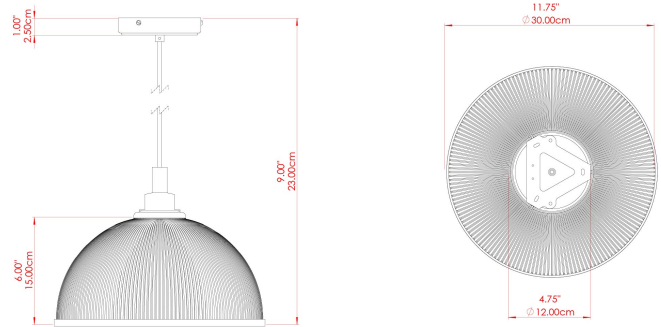

MATERIAL	Brass | Glass
HEIGHT	23cm
WIDTH | DIAMETER	30cm
LENGTH | PROJECTION	n/a
WEIGHT	2.8 kg
LAMPHOLDER	E27
MAX WATTAGE	6.5W
VOLTAGE	220/240v
IP RATING	IP65
CLASS PROTECTION	Class II
SHADE	GL025 | GLWP01
FLEX | BAR | CHAIN LENGTH	100cm
CABLE TYPE	MLOCA002 | Black Fabric Braided Outdoor Rubber Cable | 2 Core Round

FIXING BRACKET: MLROSE39 | Polished Brass