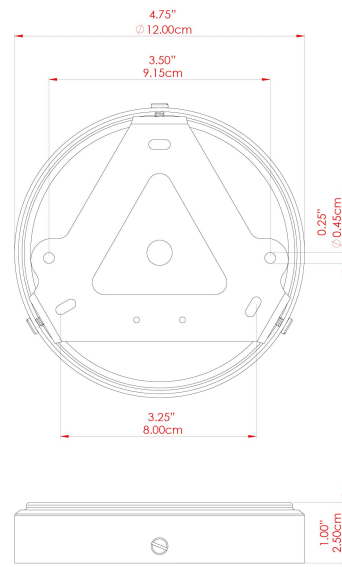

FIXING BRACKET: MLROSE39 | Polished Chrome