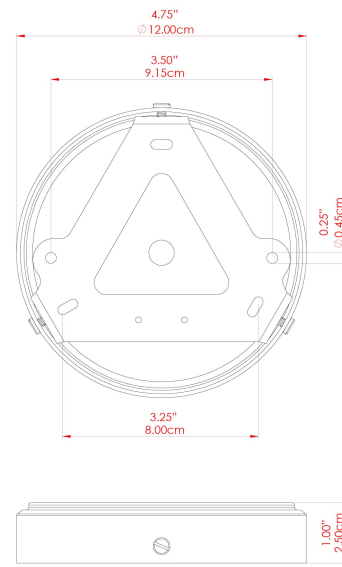

FIXING BRACKET: MLROSE39 | White