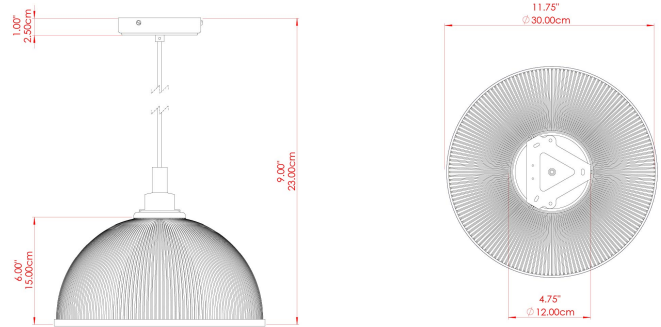

MATERIAL	Brass   Glass
HEIGHT	23cm
WIDTH   DIAMETER	30cm
LENGTH   PROJECTION	n/a
WEIGHT	2.8 kg
LAMPHOLDER	E27
MAX WATTAGE	6.5W
VOLTAGE	220/240v
IP RATING	IP65
CLASS PROTECTION	Class II
SHADE	GL025   GLWP01
FLEX   BAR   CHAIN LENGTH	100cm
CABLE TYPE	MLOCA001   Brown Fabric Braided Outdoor Rubber Cable   2 Core Round

### FIXING BRACKET: MLROSE39 | Polished Chrome

MATERIAL	Brass   Glass
HEIGHT	23cm
WIDTH   DIAMETER	30cm
LENGTH   PROJECTION	n/a
WEIGHT	2.8 kg
LAMPHOLDER	E27
MAX WATTAGE	6.5W
VOLTAGE	220/240v
IP RATING	IP65
CLASS PROTECTION	Class II
SHADE	GL025   GLWP02
FLEX   BAR   CHAIN LENGTH	100cm
CABLE TYPE	MLOCA002   Black Fabric Braided Outdoor Rubber Cable   2 Core Round

FIXING BRACKET: MLROSE39 | Polished Chrome

MATERIAL	Brass   Glass
HEIGHT	23cm
WIDTH   DIAMETER	30cm
LENGTH   PROJECTION	n/a
WEIGHT	2.8 kg
LAMPHOLDER	E27
MAX WATTAGE	6.5W
VOLTAGE	220/240v
IP RATING	IP65
CLASS PROTECTION	Class II
SHADE	GL025   GLWP01
FLEX   BAR   CHAIN LENGTH	100cm
CABLE TYPE	MLOCA002   Black Fabric Braided Outdoor Rubber Cable   2 Core Round

### FIXING BRACKET: MLROSE39 | Satin Brass

MATERIAL	Brass   Glass
HEIGHT	23cm
WIDTH   DIAMETER	30cm
LENGTH   PROJECTION	n/a
WEIGHT	2.8 kg
LAMPHOLDER	E27
MAX WATTAGE	6.5W
VOLTAGE	220/240v
IP RATING	IP65
CLASS PROTECTION	Class II
SHADE	GL025   GLWP02
FLEX   BAR   CHAIN LENGTH	100cm
CABLE TYPE	MLOCA002   Black Fabric Braided Outdoor Rubber Cable   2 Core Round