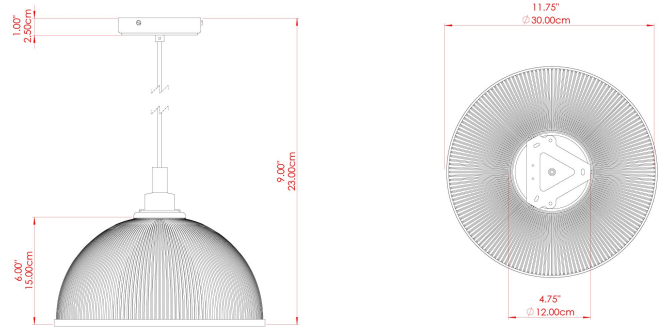

MATERIAL	Brass | Glass
HEIGHT	23cm
WIDTH | DIAMETER	30cm
LENGTH | PROJECTION	n/a
WEIGHT	2.8 kg
LAMPHOLDER	E27
MAX WATTAGE	6.5W
VOLTAGE	220/240v
IP RATING	IP65
CLASS PROTECTION	Class II
SHADE	GL025 | GLWP02
FLEX | BAR | CHAIN LENGTH	100cm
CABLE TYPE	MLOCA001 | Brown Fabric Braided Outdoor Rubber Cable | 2 Core Round

FIXING BRACKET: MLROSE39 | Antique Brass