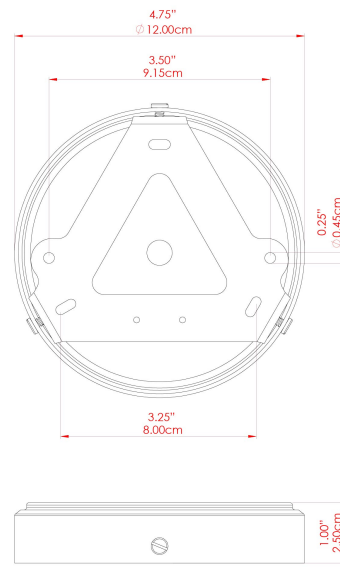

MATERIAL	Brass | Glass
HEIGHT	23cm
WIDTH | DIAMETER	30cm
LENGTH | PROJECTION	n/a
WEIGHT	2.8 kg
LAMPHOLDER	E27
MAX WATTAGE	6.5W
VOLTAGE	220/240v
IP RATING	IP65
CLASS PROTECTION	Class II
SHADE	GL025 | GLWP02
FLEX | BAR | CHAIN LENGTH	100cm
CABLE TYPE	MLOCA002 | Black Fabric Braided Outdoor Rubber Cable | 2 Core Round

FIXING BRACKET: MLROSE39 | Antique Silver