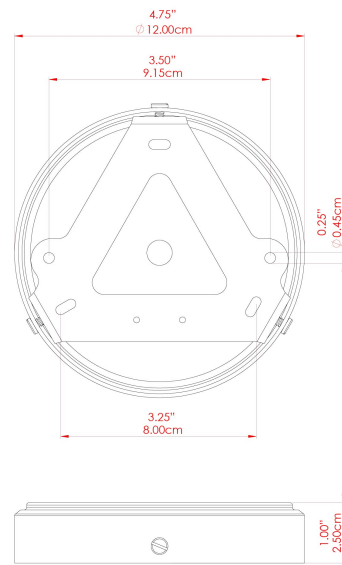

FIXING BRACKET: MLROSE39 | Polished Brass