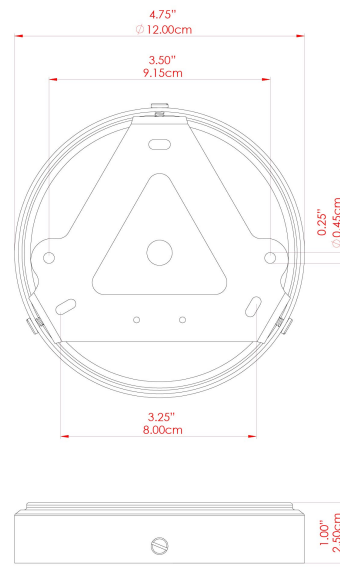

MATERIAL	Brass   Glass
HEIGHT	23cm
WIDTH   DIAMETER	30cm
LENGTH   PROJECTION	n/a
WEIGHT	2.8 kg
LAMPHOLDER	E27
MAX WATTAGE	6.5W
VOLTAGE	220/240v
IP RATING	IP65
CLASS PROTECTION	Class II
SHADE	GL025   GLWP01
FLEX   BAR   CHAIN LENGTH	100cm
CABLE TYPE	MLOCA001   Brown Fabric Braided Outdoor Rubber Cable   2 Core Round

### FIXING BRACKET: MLROSE39 | Antique Silver

MATERIAL	Brass   Glass
HEIGHT	23cm
WIDTH   DIAMETER	30cm
LENGTH   PROJECTION	n/a
WEIGHT	2.8 kg
LAMPHOLDER	E27
MAX WATTAGE	6.5W
VOLTAGE	220/240v
IP RATING	IP65
CLASS PROTECTION	Class II
SHADE	GL025   GLWP02
FLEX   BAR   CHAIN LENGTH	100cm
CABLE TYPE	MLOCA002   Black Fabric Braided Outdoor Rubber Cable   2 Core Round

MATERIAL	Brass   Glass
HEIGHT	23cm
WIDTH   DIAMETER	30cm
LENGTH   PROJECTION	n/a
WEIGHT	2.8 kg
LAMPHOLDER	E27
MAX WATTAGE	6.5W
VOLTAGE	220/240v
IP RATING	IP65
CLASS PROTECTION	Class II
SHADE	GL025   GLWP01
FLEX   BAR   CHAIN LENGTH	100cm
CABLE TYPE	MLOCA002   Black Fabric Braided Outdoor Rubber Cable   2 Core Round

### FIXING BRACKET: MLROSE39 | Natural Brass

MATERIAL	Brass   Glass
HEIGHT	23cm
WIDTH   DIAMETER	30cm
LENGTH   PROJECTION	n/a
WEIGHT	2.8 kg
LAMPHOLDER	E27
MAX WATTAGE	6.5W
VOLTAGE	220/240v
IP RATING	IP65
CLASS PROTECTION	Class II
SHADE	GL025   GLWP02
FLEX   BAR   CHAIN LENGTH	100cm
CABLE TYPE	MLOCA002   Black Fabric Braided Outdoor Rubber Cable   2 Core Round