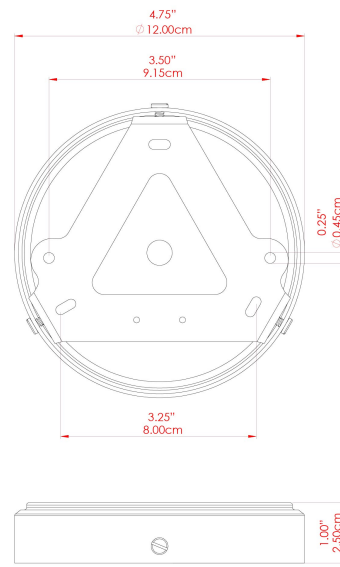

FIXING BRACKET: MLROSE39 | White