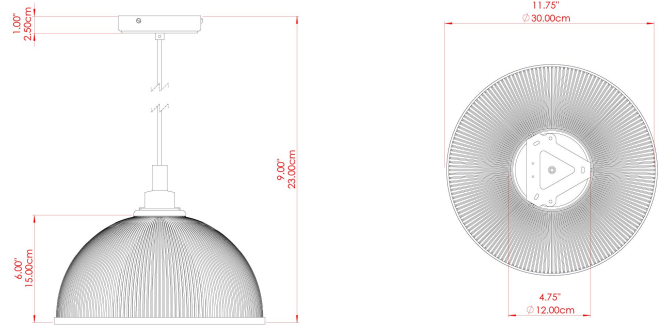

MATERIAL	Brass   Glass
HEIGHT	23cm
WIDTH   DIAMETER	30cm
LENGTH   PROJECTION	n/a
WEIGHT	2.8 kg
LAMPHOLDER	E27
MAX WATTAGE	6.5W
VOLTAGE	220/240v
IP RATING	IP65
CLASS PROTECTION	Class II
SHADE	GL025   GLWP01
FLEX   BAR   CHAIN LENGTH	100cm
CABLE TYPE	MLOCA001   Brown Fabric Braided Outdoor Rubber Cable   2 Core Round

### FIXING BRACKET: MLROSE39 | Antique Brass

MATERIAL	Brass   Glass
HEIGHT	23cm
WIDTH   DIAMETER	30cm
LENGTH   PROJECTION	n/a
WEIGHT	2.8 kg
LAMPHOLDER	E27
MAX WATTAGE	6.5W
VOLTAGE	220/240v
IP RATING	IP65
CLASS PROTECTION	Class II
SHADE	GL025   GLWP02
FLEX   BAR   CHAIN LENGTH	100cm
CABLE TYPE	MLOCA001   Brown Fabric Braided Outdoor Rubber Cable   2 Core Round

### FIXING BRACKET: MLROSE39 | Antique Brass

MATERIAL	Brass   Glass
HEIGHT	23cm
WIDTH   DIAMETER	30cm
LENGTH   PROJECTION	n/a
WEIGHT	2.8 kg
LAMPHOLDER	E27
MAX WATTAGE	6.5W
VOLTAGE	220/240v
IP RATING	IP65
CLASS PROTECTION	Class II
SHADE	GL025   GLWP01
FLEX   BAR   CHAIN LENGTH	100cm
CABLE TYPE	MLOCA002   Black Fabric Braided Outdoor Rubber Cable   2 Core Round

### FIXING BRACKET: MLROSE39 | Antique Silver

MATERIAL	Brass   Glass
HEIGHT	23cm
WIDTH   DIAMETER	30cm
LENGTH   PROJECTION	n/a
WEIGHT	2.8 kg
LAMPHOLDER	E27
MAX WATTAGE	6.5W
VOLTAGE	220/240v
IP RATING	IP65
CLASS PROTECTION	Class II
SHADE	GL025   GLWP02
FLEX   BAR   CHAIN LENGTH	100cm
CABLE TYPE	MLOCA002   Black Fabric Braided Outdoor Rubber Cable   2 Core Round