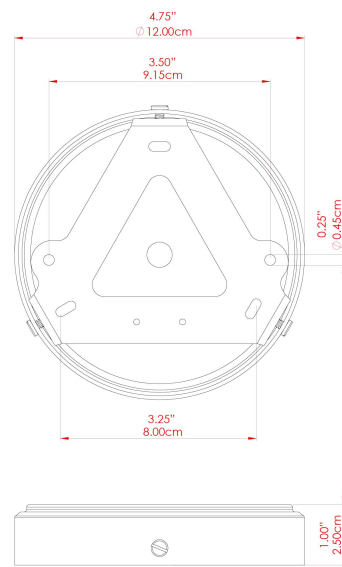

FIXING BRACKET: MLROSE39 | Satin Brass