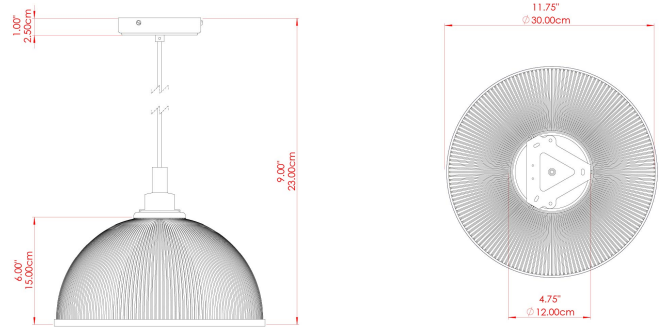

MATERIAL	Brass   Glass
HEIGHT	23cm
WIDTH   DIAMETER	30cm
LENGTH   PROJECTION	n/a
WEIGHT	2.8 kg
LAMPHOLDER	E27
MAX WATTAGE	6.5W
VOLTAGE	220/240v
IP RATING	IP65
CLASS PROTECTION	Class II
SHADE	GL025   GLWP01
FLEX   BAR   CHAIN LENGTH	100cm
CABLE TYPE	MLOCA001   Brown Fabric Braided Outdoor Rubber Cable   2 Core Round

### FIXING BRACKET: MLROSE39 | Antique Brass

MATERIAL	Brass   Glass
HEIGHT	23cm
WIDTH   DIAMETER	30cm
LENGTH   PROJECTION	n/a
WEIGHT	2.8 kg
LAMPHOLDER	E27
MAX WATTAGE	6.5W
VOLTAGE	220/240v
IP RATING	IP65
CLASS PROTECTION	Class II
SHADE	GL025   GLWP01
FLEX   BAR   CHAIN LENGTH	100cm
CABLE TYPE	MLOCA002   Black Fabric Braided Outdoor Rubber Cable   2 Core Round

### FIXING BRACKET: MLROSE39 | Antique Silver

MATERIAL	Brass   Glass
HEIGHT	23cm
WIDTH   DIAMETER	30cm
LENGTH   PROJECTION	n/a
WEIGHT	2.8 kg
LAMPHOLDER	E27
MAX WATTAGE	6.5W
VOLTAGE	220/240v
IP RATING	IP65
CLASS PROTECTION	Class II
SHADE	GL025   GLWP02
FLEX   BAR   CHAIN LENGTH	100cm
CABLE TYPE	MLOCA002   Black Fabric Braided Outdoor Rubber Cable   2 Core Round

MATERIAL	Brass   Glass
HEIGHT	23cm
WIDTH   DIAMETER	30cm
LENGTH   PROJECTION	n/a
WEIGHT	2.8 kg
LAMPHOLDER	E27
MAX WATTAGE	6.5W
VOLTAGE	220/240v
IP RATING	IP65
CLASS PROTECTION	Class II
SHADE	GL025   GLWP01
FLEX   BAR   CHAIN LENGTH	100cm
CABLE TYPE	MLOCA002   Black Fabric Braided Outdoor Rubber Cable   2 Core Round