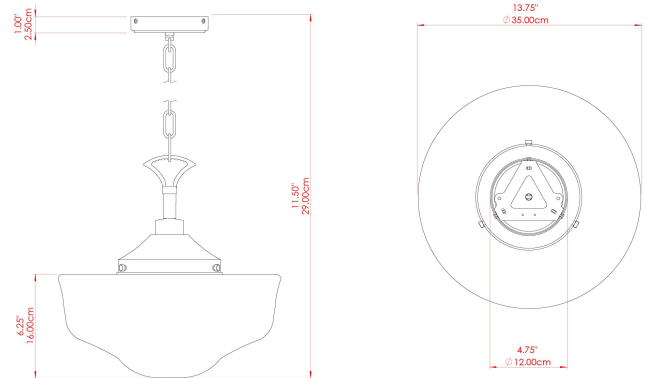

MATERIAL	Brass Glass
HEIGHT	29cm
WIDTH DIAMETER	35cm
LENGTH PROJECTION	n/a
WEIGHT	3 kg
LAMPHOLDER	E27
MAX WATTAGE	40W
VOLTAGE	220/240v
IP RATING	IP44
CLASS PROTECTION	Class II
SHADE	GL041A
FLEX BAR CHAIN LENGTH	100cm
CABLE TYPE	MLOCA001 Brown Fabric Braided Outdoor Rubber Cable 2 Core Round

FIXING BRACKET: MLROSE39 | Antique Silver

MATERIAL	Brass Glass
HEIGHT	29cm
WIDTH DIAMETER	35cm
LENGTH PROJECTION	n/a
WEIGHT	3 kg
LAMPHOLDER	E27
MAX WATTAGE	40W
VOLTAGE	220/240v
IP RATING	IP44
CLASS PROTECTION	Class II
SHADE	GL041A
FLEX BAR CHAIN LENGTH	100cm
CABLE TYPE	MLOCA002 Black Fabric Braided Outdoor Rubber Cable 2 Core Round

FIXING BRACKET: MLROSE39 | Natural Brass

MATERIAL	Brass Glass
HEIGHT	29cm
WIDTH DIAMETER	35cm
LENGTH PROJECTION	n/a
WEIGHT	3 kg
LAMPHOLDER	E27
MAX WATTAGE	40W
VOLTAGE	220/240v
IP RATING	IP44
CLASS PROTECTION	Class II
SHADE	GL041A
FLEX BAR CHAIN LENGTH	100cm
CABLE TYPE	MLOCA002 Black Fabric Braided Outdoor Rubber Cable 2 Core Round

FIXING BRACKET: MLROSE39 | Matt Black

MATERIAL	Brass Glass
HEIGHT	29cm
WIDTH DIAMETER	35cm
LENGTH PROJECTION	n/a
WEIGHT	3 kg
LAMPHOLDER	E27
MAX WATTAGE	40W
VOLTAGE	220/240v
IP RATING	IP44
CLASS PROTECTION	Class II
SHADE	GL041A
FLEX BAR CHAIN LENGTH	100cm
CABLE TYPE	MLOCA002 Black Fabric Braided Outdoor Rubber Cable 2 Core Round