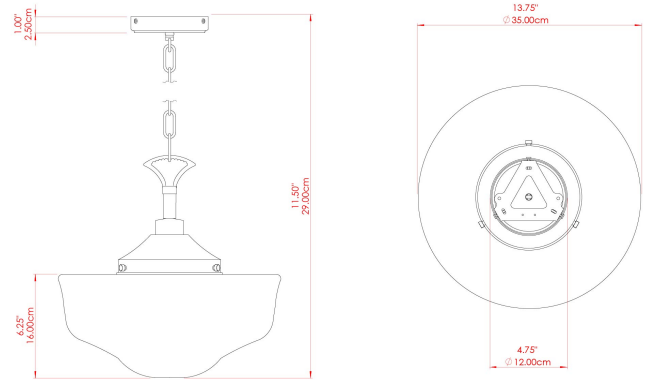

MATERIAL	Brass | Glass
HEIGHT	29cm
WIDTH | DIAMETER	35cm
LENGTH | PROJECTION	n/a
WEIGHT	3 kg
LAMPHOLDER	E27
MAX WATTAGE	40W
VOLTAGE	220/240v
IP RATING	IP44
CLASS PROTECTION	Class II
SHADE	GL041A
FLEX | BAR | CHAIN LENGTH	100cm
CABLE TYPE	MLOCA002 | Black Fabric Braided Outdoor Rubber Cable | 2 Core Round

FIXING BRACKET: MLROSE39 | Satin Brass