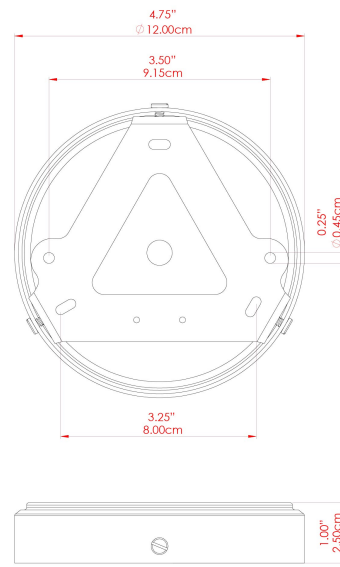

MATERIAL	Brass Glass
HEIGHT	29cm
WIDTH DIAMETER	35cm
LENGTH PROJECTION	n/a
WEIGHT	3 kg
LAMPHOLDER	E27
MAX WATTAGE	40W
VOLTAGE	220/240v
IP RATING	IP44
CLASS PROTECTION	Class II
SHADE	GL041A
FLEX BAR CHAIN LENGTH	100cm
CABLE TYPE	MLOCA001 Brown Fabric Braided Outdoor Rubber Cable 2 Core Round

FIXING BRACKET: MLROSE39 | Antique Brass

MATERIAL	Brass Glass
HEIGHT	29cm
WIDTH DIAMETER	35cm
LENGTH PROJECTION	n/a
WEIGHT	3 kg
LAMPHOLDER	E27
MAX WATTAGE	40W
VOLTAGE	220/240v
IP RATING	IP44
CLASS PROTECTION	Class II
SHADE	GL041A
FLEX BAR CHAIN LENGTH	100cm
CABLE TYPE	MLOCA002 Black Fabric Braided Outdoor Rubber Cable 2 Core Round

FIXING BRACKET: MLROSE39 | Antique Silver

MATERIAL	Brass Glass
HEIGHT	29cm
WIDTH DIAMETER	35cm
LENGTH PROJECTION	n/a
WEIGHT	3 kg
LAMPHOLDER	E27
MAX WATTAGE	40W
VOLTAGE	220/240v
IP RATING	IP44
CLASS PROTECTION	Class II
SHADE	GL041A
FLEX BAR CHAIN LENGTH	100cm
CABLE TYPE	MLOCA002 Black Fabric Braided Outdoor Rubber Cable 2 Core Round

FIXING BRACKET: MLROSE39 | Natural Brass

MATERIAL	Brass Glass
HEIGHT	29cm
WIDTH DIAMETER	35cm
LENGTH PROJECTION	n/a
WEIGHT	3 kg
LAMPHOLDER	E27
MAX WATTAGE	40W
VOLTAGE	220/240v
IP RATING	IP44
CLASS PROTECTION	Class II
SHADE	GL041A
FLEX BAR CHAIN LENGTH	100cm
CABLE TYPE	MLOCA002 Black Fabric Braided Outdoor Rubber Cable 2 Core Round