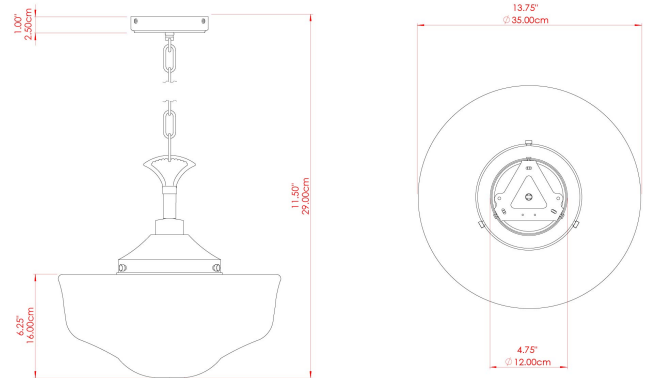

MATERIAL	Brass Glass
HEIGHT	29cm
WIDTH DIAMETER	35cm
LENGTH PROJECTION	n/a
WEIGHT	3 kg
LAMPHOLDER	E27
MAX WATTAGE	40W
VOLTAGE	220/240v
IP RATING	IP44
CLASS PROTECTION	Class II
SHADE	GL041A
FLEX BAR CHAIN LENGTH	100cm
CABLE TYPE	MLOCA001 Brown Fabric Braided Outdoor Rubber Cable 2 Core Round

FIXING BRACKET: MLROSE39 | Antique Brass

MATERIAL	Brass Glass
HEIGHT	29cm
WIDTH DIAMETER	35cm
LENGTH PROJECTION	n/a
WEIGHT	3 kg
LAMPHOLDER	E27
MAX WATTAGE	40W
VOLTAGE	220/240v
IP RATING	IP44
CLASS PROTECTION	Class II
SHADE	GL041A
FLEX BAR CHAIN LENGTH	100cm
CABLE TYPE	MLOCA002 Black Fabric Braided Outdoor Rubber Cable 2 Core Round

FIXING BRACKET: MLROSE39 | Antique Silver

MATERIAL	Brass Glass
HEIGHT	29cm
WIDTH DIAMETER	35cm
LENGTH PROJECTION	n/a
WEIGHT	3 kg
LAMPHOLDER	E27
MAX WATTAGE	40W
VOLTAGE	220/240v
IP RATING	IP44
CLASS PROTECTION	Class II
SHADE	GL041A
FLEX BAR CHAIN LENGTH	100cm
CABLE TYPE	MLOCA002 Black Fabric Braided Outdoor Rubber Cable 2 Core Round

FIXING BRACKET: MLROSE39 | Natural Brass

MATERIAL	Brass Glass
HEIGHT	29cm
WIDTH DIAMETER	35cm
LENGTH PROJECTION	n/a
WEIGHT	3 kg
LAMPHOLDER	E27
MAX WATTAGE	40W
VOLTAGE	220/240v
IP RATING	IP44
CLASS PROTECTION	Class II
SHADE	GL041A
FLEX BAR CHAIN LENGTH	100cm
CABLE TYPE	MLOCA002 Black Fabric Braided Outdoor Rubber Cable 2 Core Round