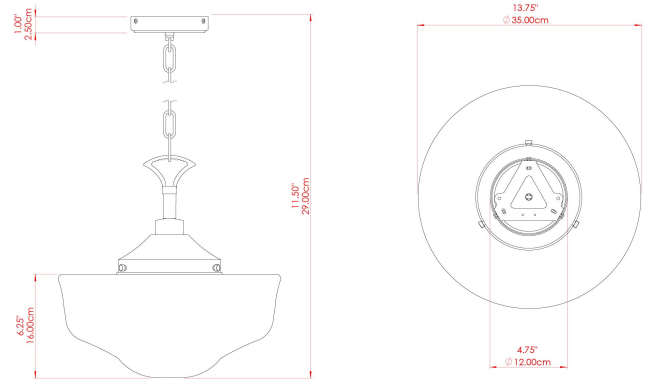

MATERIAL	Brass Glass
HEIGHT	29cm
WIDTH DIAMETER	35cm
LENGTH PROJECTION	n/a
WEIGHT	3 kg
LAMPHOLDER	E27
MAX WATTAGE	40W
VOLTAGE	220/240v
IP RATING	IP44
CLASS PROTECTION	Class II
SHADE	GL041A
FLEX BAR CHAIN LENGTH	100cm
CABLE TYPE	MLOCA001 Brown Fabric Braided Outdoor Rubber Cable 2 Core Round

FIXING BRACKET: MLROSE39 | Antique Brass

MATERIAL	Brass Glass
HEIGHT	29cm
WIDTH DIAMETER	35cm
LENGTH PROJECTION	n/a
WEIGHT	3 kg
LAMPHOLDER	E27
MAX WATTAGE	40W
VOLTAGE	220/240v
IP RATING	IP44
CLASS PROTECTION	Class II
SHADE	GL041A
FLEX BAR CHAIN LENGTH	100cm
CABLE TYPE	MLOCA002 Black Fabric Braided Outdoor Rubber Cable 2 Core Round

FIXING BRACKET: MLROSE39 | Antique Silver

MATERIAL	Brass Glass
HEIGHT	29cm
WIDTH DIAMETER	35cm
LENGTH PROJECTION	n/a
WEIGHT	3 kg
LAMPHOLDER	E27
MAX WATTAGE	40W
VOLTAGE	220/240v
IP RATING	IP44
CLASS PROTECTION	Class II
SHADE	GL041A
FLEX BAR CHAIN LENGTH	100cm
CABLE TYPE	MLOCA002 Black Fabric Braided Outdoor Rubber Cable 2 Core Round

FIXING BRACKET: MLROSE39 | Natural Brass

MATERIAL	Brass Glass
HEIGHT	29cm
WIDTH DIAMETER	35cm
LENGTH PROJECTION	n/a
WEIGHT	3 kg
LAMPHOLDER	E27
MAX WATTAGE	40W
VOLTAGE	220/240v
IP RATING	IP44
CLASS PROTECTION	Class II
SHADE	GL041A
FLEX BAR CHAIN LENGTH	100cm
CABLE TYPE	MLOCA002 Black Fabric Braided Outdoor Rubber Cable 2 Core Round