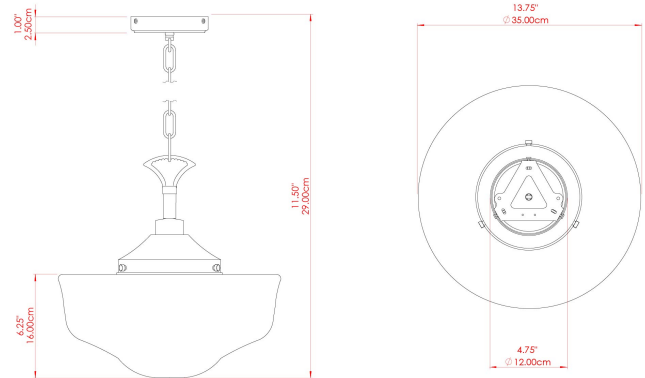

MATERIAL	Brass Glass
HEIGHT	29cm
WIDTH DIAMETER	35cm
LENGTH PROJECTION	n/a
WEIGHT	3 kg
LAMPHOLDER	E27
MAX WATTAGE	40W
VOLTAGE	220/240v
IP RATING	IP44
CLASS PROTECTION	Class II
SHADE	GL041A
FLEX BAR CHAIN LENGTH	100cm
CABLE TYPE	MLOCA001 Brown Fabric Braided Outdoor Rubber Cable 2 Core Round

FIXING BRACKET: MLROSE39 | Natural Brass

MATERIAL	Brass Glass
HEIGHT	29cm
WIDTH DIAMETER	35cm
LENGTH PROJECTION	n/a
WEIGHT	3 kg
LAMPHOLDER	E27
MAX WATTAGE	40W
VOLTAGE	220/240v
IP RATING	IP44
CLASS PROTECTION	Class II
SHADE	GL041A
FLEX BAR CHAIN LENGTH	100cm
CABLE TYPE	MLOCA002 Black Fabric Braided Outdoor Rubber Cable 2 Core Round

FIXING BRACKET: MLROSE39 | Matt Black

MATERIAL	Brass Glass
HEIGHT	29cm
WIDTH DIAMETER	35cm
LENGTH PROJECTION	n/a
WEIGHT	3 kg
LAMPHOLDER	E27
MAX WATTAGE	40W
VOLTAGE	220/240v
IP RATING	IP44
CLASS PROTECTION	Class II
SHADE	GL041A
FLEX BAR CHAIN LENGTH	100cm
CABLE TYPE	MLOCA002 Black Fabric Braided Outdoor Rubber Cable 2 Core Round

FIXING BRACKET: MLROSE39 | White

MATERIAL	Brass Glass
HEIGHT	29cm
WIDTH DIAMETER	35cm
LENGTH PROJECTION	n/a
WEIGHT	3 kg
LAMPHOLDER	E27
MAX WATTAGE	40W
VOLTAGE	220/240v
IP RATING	IP44
CLASS PROTECTION	Class II
SHADE	GL041A
FLEX BAR CHAIN LENGTH	100cm
CABLE TYPE	MLOCA002 Black Fabric Braided Outdoor Rubber Cable 2 Core Round