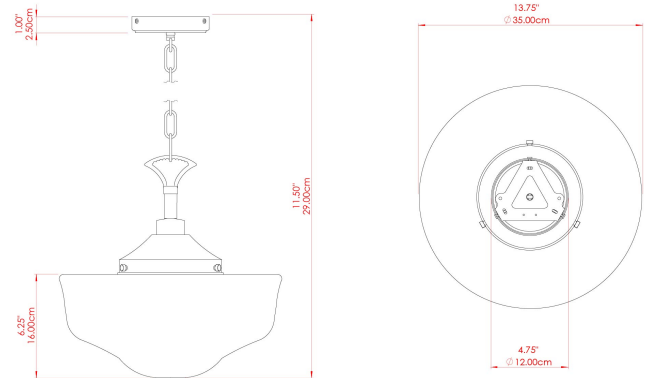

MATERIAL	Brass Glass
HEIGHT	29cm
WIDTH DIAMETER	35cm
LENGTH PROJECTION	n/a
WEIGHT	3 kg
LAMPHOLDER	E27
MAX WATTAGE	40W
VOLTAGE	220/240v
IP RATING	IP44
CLASS PROTECTION	Class II
SHADE	GL041A
FLEX BAR CHAIN LENGTH	100cm
CABLE TYPE	MLOCA001 Brown Fabric Braided Outdoor Rubber Cable 2 Core Round

FIXING BRACKET: MLROSE39 | Natural Brass

MATERIAL	Brass Glass
HEIGHT	29cm
WIDTH DIAMETER	35cm
LENGTH PROJECTION	n/a
WEIGHT	3 kg
LAMPHOLDER	E27
MAX WATTAGE	40W
VOLTAGE	220/240v
IP RATING	IP44
CLASS PROTECTION	Class II
SHADE	GL041A
FLEX BAR CHAIN LENGTH	100cm
CABLE TYPE	MLOCA002 Black Fabric Braided Outdoor Rubber Cable 2 Core Round

FIXING BRACKET: MLROSE39 | Matt Black

MATERIAL	Brass Glass
HEIGHT	29cm
WIDTH DIAMETER	35cm
LENGTH PROJECTION	n/a
WEIGHT	3 kg
LAMPHOLDER	E27
MAX WATTAGE	40W
VOLTAGE	220/240v
IP RATING	IP44
CLASS PROTECTION	Class II
SHADE	GL041A
FLEX BAR CHAIN LENGTH	100cm
CABLE TYPE	MLOCA002 Black Fabric Braided Outdoor Rubber Cable 2 Core Round

FIXING BRACKET: MLROSE39 | White

MATERIAL	Brass Glass
HEIGHT	29cm
WIDTH DIAMETER	35cm
LENGTH PROJECTION	n/a
WEIGHT	3 kg
LAMPHOLDER	E27
MAX WATTAGE	40W
VOLTAGE	220/240v
IP RATING	IP44
CLASS PROTECTION	Class II
SHADE	GL041A
FLEX BAR CHAIN LENGTH	100cm
CABLE TYPE	MLOCA002 Black Fabric Braided Outdoor Rubber Cable 2 Core Round