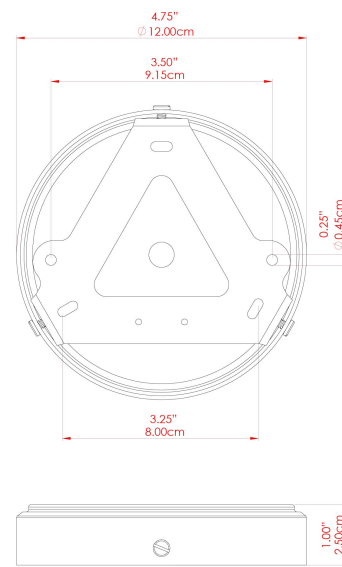

FIXING BRACKET: MLROSE39 | Matt Black