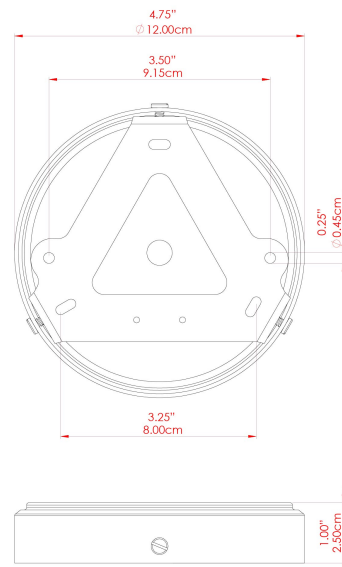

MATERIAL	Brass Glass
HEIGHT	29cm
WIDTH DIAMETER	35cm
LENGTH PROJECTION	n/a
WEIGHT	3 kg
LAMPHOLDER	E27
MAX WATTAGE	40W
VOLTAGE	220/240v
IP RATING	IP44
CLASS PROTECTION	Class II
SHADE	GL041A
FLEX BAR CHAIN LENGTH	100cm
CABLE TYPE	MLOCA001 Brown Fabric Braided Outdoor Rubber Cable 2 Core Round

FIXING BRACKET: MLROSE39 | Antique Brass

MATERIAL	Brass Glass
HEIGHT	29cm
WIDTH DIAMETER	35cm
LENGTH PROJECTION	n/a
WEIGHT	3 kg
LAMPHOLDER	E27
MAX WATTAGE	40W
VOLTAGE	220/240v
IP RATING	IP44
CLASS PROTECTION	Class II
SHADE	GL041A
FLEX BAR CHAIN LENGTH	100cm
CABLE TYPE	MLOCA002 Black Fabric Braided Outdoor Rubber Cable 2 Core Round

FIXING BRACKET: MLROSE39 | Antique Silver

MATERIAL	Brass Glass
HEIGHT	29cm
WIDTH DIAMETER	35cm
LENGTH PROJECTION	n/a
WEIGHT	3 kg
LAMPHOLDER	E27
MAX WATTAGE	40W
VOLTAGE	220/240v
IP RATING	IP44
CLASS PROTECTION	Class II
SHADE	GL041A
FLEX BAR CHAIN LENGTH	100cm
CABLE TYPE	MLOCA002 Black Fabric Braided Outdoor Rubber Cable 2 Core Round

FIXING BRACKET: MLROSE39 | Natural Brass

MATERIAL	Brass Glass
HEIGHT	29cm
WIDTH DIAMETER	35cm
LENGTH PROJECTION	n/a
WEIGHT	3 kg
LAMPHOLDER	E27
MAX WATTAGE	40W
VOLTAGE	220/240v
IP RATING	IP44
CLASS PROTECTION	Class II
SHADE	GL041A
FLEX BAR CHAIN LENGTH	100cm
CABLE TYPE	MLOCA002 Black Fabric Braided Outdoor Rubber Cable 2 Core Round