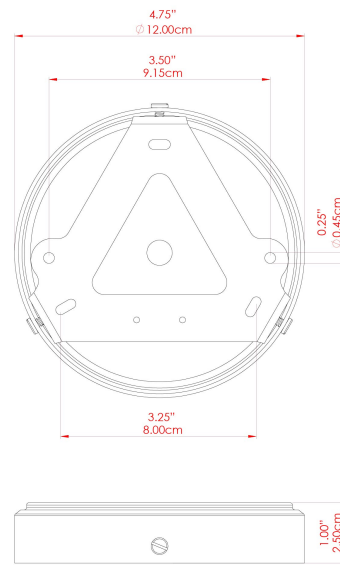

MATERIAL	Brass Glass
HEIGHT	29cm
WIDTH DIAMETER	35cm
LENGTH PROJECTION	n/a
WEIGHT	3 kg
LAMPHOLDER	E27
MAX WATTAGE	40W
VOLTAGE	220/240v
IP RATING	IP44
CLASS PROTECTION	Class II
SHADE	GL041A
FLEX BAR CHAIN LENGTH	100cm
CABLE TYPE	MLOCA001 Brown Fabric Braided Outdoor Rubber Cable 2 Core Round

FIXING BRACKET: MLROSE39 | Natural Brass

MATERIAL	Brass Glass
HEIGHT	29cm
WIDTH DIAMETER	35cm
LENGTH PROJECTION	n/a
WEIGHT	3 kg
LAMPHOLDER	E27
MAX WATTAGE	40W
VOLTAGE	220/240v
IP RATING	IP44
CLASS PROTECTION	Class II
SHADE	GL041A
FLEX BAR CHAIN LENGTH	100cm
CABLE TYPE	MLOCA002 Black Fabric Braided Outdoor Rubber Cable 2 Core Round

FIXING BRACKET: MLROSE39 | Matt Black

MATERIAL	Brass Glass
HEIGHT	29cm
WIDTH DIAMETER	35cm
LENGTH PROJECTION	n/a
WEIGHT	3 kg
LAMPHOLDER	E27
MAX WATTAGE	40W
VOLTAGE	220/240v
IP RATING	IP44
CLASS PROTECTION	Class II
SHADE	GL041A
FLEX BAR CHAIN LENGTH	100cm
CABLE TYPE	MLOCA002 Black Fabric Braided Outdoor Rubber Cable 2 Core Round

FIXING BRACKET: MLROSE39 | White

MATERIAL	Brass Glass
HEIGHT	29cm
WIDTH DIAMETER	35cm
LENGTH PROJECTION	n/a
WEIGHT	3 kg
LAMPHOLDER	E27
MAX WATTAGE	40W
VOLTAGE	220/240v
IP RATING	IP44
CLASS PROTECTION	Class II
SHADE	GL041A
FLEX BAR CHAIN LENGTH	100cm
CABLE TYPE	MLOCA002 Black Fabric Braided Outdoor Rubber Cable 2 Core Round