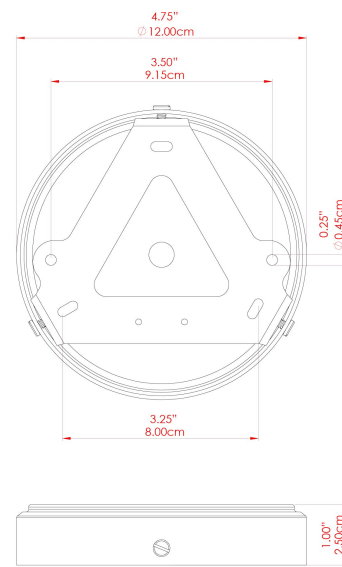

FIXING BRACKET: MLROSE39 | Polished Brass

WWW.MULLANLIGHTING.COM

Product Notes:

1) Bulbs not included. 2) Dimensions do not include bulbs. 3) All products are individually made-to-order and therefore may differ slightly within manufacturing tolerances. 4) Cable / chain can be shortened during installation. Longer cable / chain lengths available on request. 5) Additional colour finishes may be available on request. 6) Refer to our website for a full list of terms and conditions.