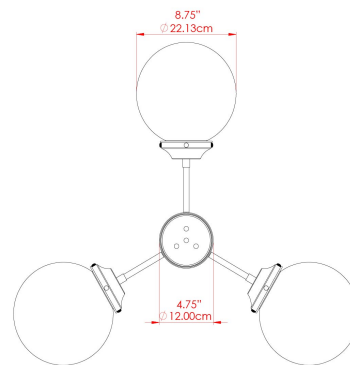

FIXING BRACKET: MLWB17 | Antique Brass

HAYES Ceiling Light

MLCF119ANTBRSOP Antique Brass

MATERIAL	Brass Glass
HEIGHT	35cm
WIDTH DIAMETER	54cm
LENGTH PROJECTION	n/a
WEIGHT	3 kg
LAMPHOLDER	E27
MAX WATTAGE	40W
VOLTAGE	220/240v
IP RATING	IP20
CLASS PROTECTION	Class I
SHADE	GL044E
FLEX BAR CHAIN LENGTH	n/a
CABLE TYPE	MLCA009 Black PVC Flexible Cable 2 Core

FIXING BRACKET: MLWB17 | Antique Brass

HAYES Ceiling Light

MLCF119ANTSLVCL Antique Silver

MATERIAL	Brass Glass
HEIGHT	35cm
WIDTH DIAMETER	54cm
LENGTH PROJECTION	n/a
WEIGHT	3 kg
LAMPHOLDER	E27
MAX WATTAGE	40W
VOLTAGE	220/240v
IP RATING	IP20
CLASS PROTECTION	Class I
SHADE	GL131
FLEX BAR CHAIN LENGTH	n/a
CABLE TYPE	MLCA009 Black PVC Flexible Cable 2 Core

HAYES Ceiling Light

MLCF119ANTSLVOP Antique Silver

MATERIAL	Brass Glass
HEIGHT	35cm
WIDTH DIAMETER	54cm
LENGTH PROJECTION	n/a
WEIGHT	3 kg
LAMPHOLDER	E27
MAX WATTAGE	40W
VOLTAGE	220/240v
IP RATING	IP20
CLASS PROTECTION	Class I
SHADE	GL044E
FLEX BAR CHAIN LENGTH	n/a
CABLE TYPE	MLCA009 Black PVC Flexible Cable 2 Core

FIXING BRACKET: MLWB17 | Antique Silver

HAYES Ceiling Light

MLCF119PCMBKCL Matt Black

MATERIAL	Brass Glass
HEIGHT	35cm
WIDTH DIAMETER	54cm
LENGTH PROJECTION	n/a
WEIGHT	3 kg
LAMPHOLDER	E27
MAX WATTAGE	40W
VOLTAGE	220/240v
IP RATING	IP20
CLASS PROTECTION	Class I
SHADE	GL131
FLEX BAR CHAIN LENGTH	n/a
CABLE TYPE	MLCA009 Black PVC Flexible Cable 2 Core