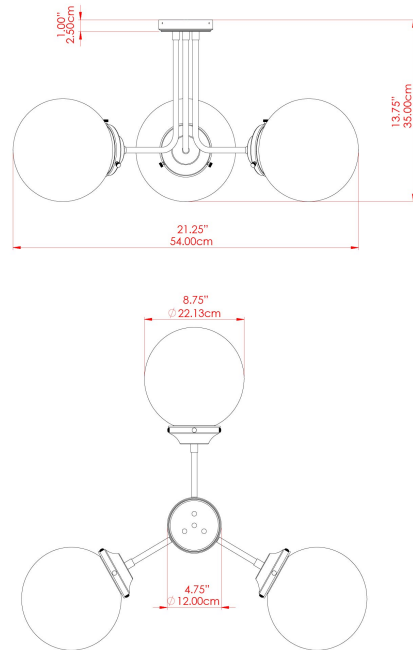

WWW.MULLANLIGHTING.COM

HAYES Ceiling Light

MLCF119POLBRSOP Polished Brass

MATERIAL	Brass Glass
HEIGHT	35cm
WIDTH DIAMETER	54cm
LENGTH PROJECTION	n/a
WEIGHT	3 kg
LAMPHOLDER	E27
MAX WATTAGE	40W
VOLTAGE	220/240v
IP RATING	IP20
CLASS PROTECTION	Class I
SHADE	GL044E
FLEX BAR CHAIN LENGTH	n/a
CABLE TYPE	MLCA009 Black PVC Flexible Cable 2 Core

FIXING BRACKET: MLWB17 | Polished Brass

HAYES Ceiling Light

MLCF119SATBRSL Satin Brass

MATERIAL	Brass Glass
HEIGHT	35cm
WIDTH DIAMETER	54cm
LENGTH PROJECTION	n/a
WEIGHT	3 kg
LAMPHOLDER	E27
MAX WATTAGE	40W
VOLTAGE	220/240v
IP RATING	IP20
CLASS PROTECTION	Class I
SHADE	GL131
FLEX BAR CHAIN LENGTH	n/a
CABLE TYPE	MLCA009 Black PVC Flexible Cable 2 Core

FIXING BRACKET: MLWB17 | Satin Brass

Product Notes:
 1) Bulbs not included. 2) Dimensions do not include bulbs. 3) All products are individually made-to-order and therefore may differ slightly within manufacturing tolerances. 4) Cable / chain can be shortened during installation. Longer cable / chain lengths available on request. 5) Additional colour finishes may be available on request. 6) Refer to our website for a full list of terms and conditions.

HAYES Ceiling Light

MLCF119SATBRSOP Satin Brass

MATERIAL	Brass Glass
HEIGHT	35cm
WIDTH DIAMETER	54cm
LENGTH PROJECTION	n/a
WEIGHT	3 kg
LAMPHOLDER	E27
MAX WATTAGE	40W
VOLTAGE	220/240v
IP RATING	IP20
CLASS PROTECTION	Class I
SHADE	GL044E
FLEX BAR CHAIN LENGTH	n/a
CABLE TYPE	MLCA009 Black PVC Flexible Cable 2 Core