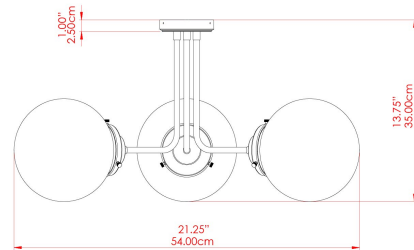

FIXING BRACKET: MLWB17 | Antique Brass

HAYES Ceiling Light

MLCF119ANTSLVCL Antique Silver

MATERIAL	Brass Glass
HEIGHT	35cm
WIDTH DIAMETER	54cm
LENGTH PROJECTION	n/a
WEIGHT	3 kg
LAMPHOLDER	E27
MAX WATTAGE	40W
VOLTAGE	220/240v
IP RATING	IP20
CLASS PROTECTION	Class I
SHADE	GL131
FLEX BAR CHAIN LENGTH	n/a
CABLE TYPE	MLCA009 Black PVC Flexible Cable 2 Core

HAYES Ceiling Light

MLCF119ANTSLVOP Antique Silver

MATERIAL	Brass Glass
HEIGHT	35cm
WIDTH DIAMETER	54cm
LENGTH PROJECTION	n/a
WEIGHT	3 kg
LAMPHOLDER	E27
MAX WATTAGE	40W
VOLTAGE	220/240v
IP RATING	IP20
CLASS PROTECTION	Class I
SHADE	GL044E
FLEX BAR CHAIN LENGTH	n/a
CABLE TYPE	MLCA009 Black PVC Flexible Cable 2 Core

FIXING BRACKET: MLWB17 | Antique Silver

HAYES Ceiling Light

MLCF119PCMBKCL Matt Black

MATERIAL	Brass Glass
HEIGHT	35cm
WIDTH DIAMETER	54cm
LENGTH PROJECTION	n/a
WEIGHT	3 kg
LAMPHOLDER	E27
MAX WATTAGE	40W
VOLTAGE	220/240v
IP RATING	IP20
CLASS PROTECTION	Class I
SHADE	GL131
FLEX BAR CHAIN LENGTH	n/a
CABLE TYPE	MLCA009 Black PVC Flexible Cable 2 Core

HAYES Ceiling Light

MLCF119PCMBKOP Matt Black

MATERIAL	Brass Glass
HEIGHT	35cm
WIDTH DIAMETER	54cm
LENGTH PROJECTION	n/a
WEIGHT	3 kg
LAMPHOLDER	E27
MAX WATTAGE	40W
VOLTAGE	220/240v
IP RATING	IP20
CLASS PROTECTION	Class I
SHADE	GL044E
FLEX BAR CHAIN LENGTH	n/a
CABLE TYPE	MLCA009 Black PVC Flexible Cable 2 Core