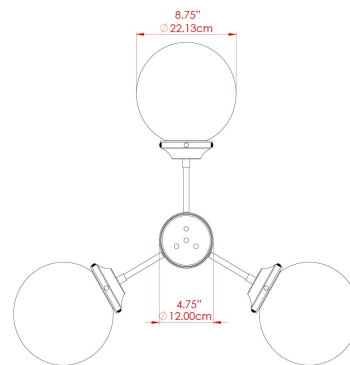

HAYES Ceiling Light

MLCF119PCMBKOP Matt Black

MATERIAL	Brass Glass
HEIGHT	35cm
WIDTH DIAMETER	54cm
LENGTH PROJECTION	n/a
WEIGHT	3 kg
LAMPHOLDER	E27
MAX WATTAGE	40W
VOLTAGE	220/240v
IP RATING	IP20
CLASS PROTECTION	Class I
SHADE	GL044E
FLEX BAR CHAIN LENGTH	n/a
CABLE TYPE	MLCA009 Black PVC Flexible Cable 2 Core

FIXING BRACKET: MLWB17 | Matte Black

HAYES Ceiling Light

MLCF119POLBRSCS Polished Brass

MATERIAL	Brass Glass
HEIGHT	35cm
WIDTH DIAMETER	54cm
LENGTH PROJECTION	n/a
WEIGHT	3 kg
LAMPHOLDER	E27
MAX WATTAGE	40W
VOLTAGE	220/240v
IP RATING	IP20
CLASS PROTECTION	Class I
SHADE	GL131
FLEX BAR CHAIN LENGTH	n/a
CABLE TYPE	MLCA009 Black PVC Flexible Cable 2 Core

FIXING BRACKET: MLWB17 | Polished Brass

Product Notes:

1) Bulbs not included. 2) Dimensions do not include bulbs. 3) All products are individually made-to-order and therefore may differ slightly within manufacturing tolerances. 4) Cable / chain can be shortened during installation. Longer cable / chain lengths available on request. 5) Additional colour finishes may be available on request. 6) Refer to our website for a full list of terms and conditions.

WWW.MULLANLIGHTING.COM

HAYES Ceiling Light

MLCF119POLBRSOP Polished Brass

MATERIAL	Brass Glass
HEIGHT	35cm
WIDTH DIAMETER	54cm
LENGTH PROJECTION	n/a
WEIGHT	3 kg
LAMPHOLDER	E27
MAX WATTAGE	40W
VOLTAGE	220/240v
IP RATING	IP20
CLASS PROTECTION	Class I
SHADE	GL044E
FLEX BAR CHAIN LENGTH	n/a
CABLE TYPE	MLCA009 Black PVC Flexible Cable 2 Core