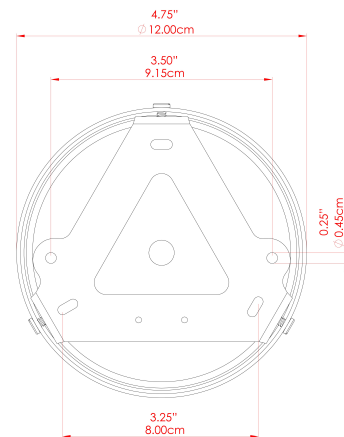

FIXING BRACKET: MLWB17 | Antique Silver

Product Notes:
1) Bulbs not included. 2) Dimensions do not include bulbs. 3) All products are individually made-to-order and therefore may differ slightly within manufacturing tolerances. 4) Cable / chain can be shortened during installation. Longer cable / chain lengths available on request. 5) Additional colour finishes may be available on request. 6) Refer to our website for a full list of terms and conditions.