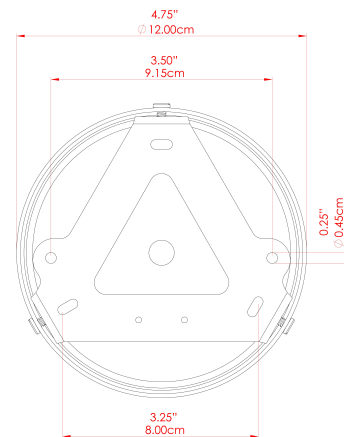

FIXING BRACKET: MLWB17 | Polished Brass

Product Notes:

1) Bulbs not included. 2) Dimensions do not include bulbs. 3) All products are individually made-to-order and therefore may differ slightly within manufacturing tolerances. 4) Cable / chain can be shortened during installation. Longer cable / chain lengths available on request. 5) Additional colour finishes may be available on request. 6) Refer to our website for a full list of terms and conditions.

WWW.MULLANLIGHTING.COM