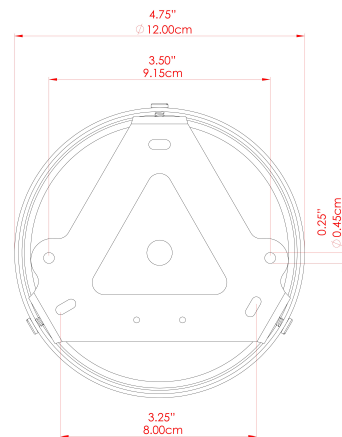

HAYES Ceiling Light

MLCF119ANTBRSCl Antique Brass

MATERIAL	Brass Glass
HEIGHT	35cm
WIDTH DIAMETER	54cm
LENGTH PROJECTION	n/a
WEIGHT	3 kg
LAMPHOLDER	E27
MAX WATTAGE	40W
VOLTAGE	220/240v
IP RATING	IP20
CLASS PROTECTION	Class I
SHADE	GL131
FLEX BAR CHAIN LENGTH	n/a
CABLE TYPE	MLCA009 Black PVC Flexible Cable 2 Core

FIXING BRACKET: MLWB17 | Antique Brass

HAYES Ceiling Light

MLCF119ANTBRSOP Antique Brass

MATERIAL	Brass Glass
HEIGHT	35cm
WIDTH DIAMETER	54cm
LENGTH PROJECTION	n/a
WEIGHT	3 kg
LAMPHOLDER	E27
MAX WATTAGE	40W
VOLTAGE	220/240v
IP RATING	IP20
CLASS PROTECTION	Class I
SHADE	GL044E
FLEX BAR CHAIN LENGTH	n/a
CABLE TYPE	MLCA009 Black PVC Flexible Cable 2 Core

FIXING BRACKET: MLWB17 | Antique Brass

HAYES Ceiling Light

MLCF119ANTSLVCL Antique Silver

MATERIAL	Brass Glass
HEIGHT	35cm
WIDTH DIAMETER	54cm
LENGTH PROJECTION	n/a
WEIGHT	3 kg
LAMPHOLDER	E27
MAX WATTAGE	40W
VOLTAGE	220/240v
IP RATING	IP20
CLASS PROTECTION	Class I
SHADE	GL131
FLEX BAR CHAIN LENGTH	n/a
CABLE TYPE	MLCA009 Black PVC Flexible Cable 2 Core

HAYES Ceiling Light

MLCF119ANTSLVOP Antique Silver

MATERIAL	Brass Glass
HEIGHT	35cm
WIDTH DIAMETER	54cm
LENGTH PROJECTION	n/a
WEIGHT	3 kg
LAMPHOLDER	E27
MAX WATTAGE	40W
VOLTAGE	220/240v
IP RATING	IP20
CLASS PROTECTION	Class I
SHADE	GL044E
FLEX BAR CHAIN LENGTH	n/a
CABLE TYPE	MLCA009 Black PVC Flexible Cable 2 Core