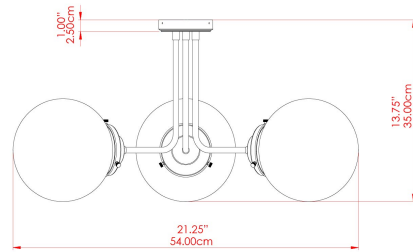

FIXING BRACKET: MLWB17 | Antique Brass

HAYES Ceiling Light

MLCF119ANTSLVCL Antique Silver

MATERIAL	Brass Glass
HEIGHT	35cm
WIDTH DIAMETER	54cm
LENGTH PROJECTION	n/a
WEIGHT	3 kg
LAMPHOLDER	E27
MAX WATTAGE	40W
VOLTAGE	220/240v
IP RATING	IP20
CLASS PROTECTION	Class I
SHADE	GL131
FLEX BAR CHAIN LENGTH	n/a
CABLE TYPE	MLCA009 Black PVC Flexible Cable 2 Core

FIXING BRACKET: MLWB17 | Antique Silver

Product Notes:
 1) Bulbs not included. 2) Dimensions do not include bulbs. 3) All products are individually made-to-order and therefore may differ slightly within manufacturing tolerances. 4) Cable / chain can be shortened during installation. Longer cable / chain lengths available on request. 5) Additional colour finishes may be available on request. 6) Refer to our website for a full list of terms and conditions.

HAYES Ceiling Light

MLCF119ANTSLVOP Antique Silver

MATERIAL	Brass Glass
HEIGHT	35cm
WIDTH DIAMETER	54cm
LENGTH PROJECTION	n/a
WEIGHT	3 kg
LAMPHOLDER	E27
MAX WATTAGE	40W
VOLTAGE	220/240v
IP RATING	IP20
CLASS PROTECTION	Class I
SHADE	GL044E
FLEX BAR CHAIN LENGTH	n/a
CABLE TYPE	MLCA009 Black PVC Flexible Cable 2 Core

FIXING BRACKET: MLWB17 | Antique Silver

HAYES Ceiling Light

MLCF119PCMBKCL Matt Black

MATERIAL	Brass Glass
HEIGHT	35cm
WIDTH DIAMETER	54cm
LENGTH PROJECTION	n/a
WEIGHT	3 kg
LAMPHOLDER	E27
MAX WATTAGE	40W
VOLTAGE	220/240v
IP RATING	IP20
CLASS PROTECTION	Class I
SHADE	GL131
FLEX BAR CHAIN LENGTH	n/a
CABLE TYPE	MLCA009 Black PVC Flexible Cable 2 Core