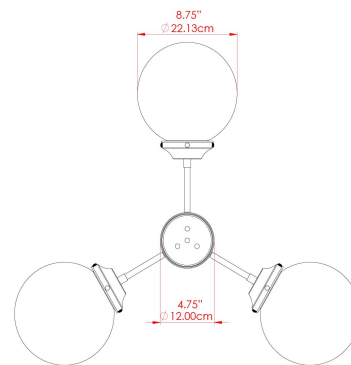

FIXING BRACKET: MLWB17 | Antique Brass

HAYES Ceiling Light

MLCF119ANTSLVCL Antique Silver

MATERIAL	Brass Glass
HEIGHT	35cm
WIDTH DIAMETER	54cm
LENGTH PROJECTION	n/a
WEIGHT	3 kg
LAMPHOLDER	E27
MAX WATTAGE	40W
VOLTAGE	220/240v
IP RATING	IP20
CLASS PROTECTION	Class I
SHADE	GL131
FLEX BAR CHAIN LENGTH	n/a
CABLE TYPE	MLCA009 Black PVC Flexible Cable 2 Core

HAYES Ceiling Light

MLCF119ANTSLVOP Antique Silver

MATERIAL	Brass Glass
HEIGHT	35cm
WIDTH DIAMETER	54cm
LENGTH PROJECTION	n/a
WEIGHT	3 kg
LAMPHOLDER	E27
MAX WATTAGE	40W
VOLTAGE	220/240v
IP RATING	IP20
CLASS PROTECTION	Class I
SHADE	GL044E
FLEX BAR CHAIN LENGTH	n/a
CABLE TYPE	MLCA009 Black PVC Flexible Cable 2 Core

FIXING BRACKET: MLWB17 | Antique Silver

HAYES Ceiling Light

MLCF119PCMBKCL Matt Black

MATERIAL	Brass Glass
HEIGHT	35cm
WIDTH DIAMETER	54cm
LENGTH PROJECTION	n/a
WEIGHT	3 kg
LAMPHOLDER	E27
MAX WATTAGE	40W
VOLTAGE	220/240v
IP RATING	IP20
CLASS PROTECTION	Class I
SHADE	GL131
FLEX BAR CHAIN LENGTH	n/a
CABLE TYPE	MLCA009 Black PVC Flexible Cable 2 Core

HAYES Ceiling Light

MLCF119PCMBKOP Matt Black

MATERIAL	Brass Glass
HEIGHT	35cm
WIDTH DIAMETER	54cm
LENGTH PROJECTION	n/a
WEIGHT	3 kg
LAMPHOLDER	E27
MAX WATTAGE	40W
VOLTAGE	220/240v
IP RATING	IP20
CLASS PROTECTION	Class I
SHADE	GL044E
FLEX BAR CHAIN LENGTH	n/a
CABLE TYPE	MLCA009 Black PVC Flexible Cable 2 Core