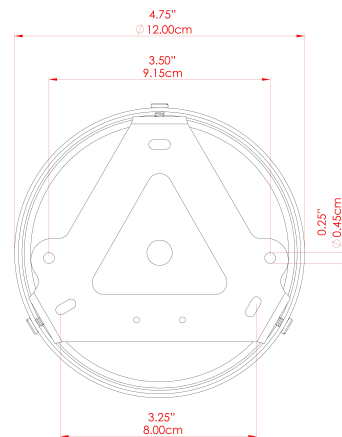

HAYES Ceiling Light

MLCF119ANTSLVOP Antique Silver

MATERIAL	Brass Glass
HEIGHT	35cm
WIDTH DIAMETER	54cm
LENGTH PROJECTION	n/a
WEIGHT	3 kg
LAMPHOLDER	E27
MAX WATTAGE	40W
VOLTAGE	220/240v
IP RATING	IP20
CLASS PROTECTION	Class I
SHADE	GL044E
FLEX BAR CHAIN LENGTH	n/a
CABLE TYPE	MLCA009 Black PVC Flexible Cable 2 Core

FIXING BRACKET: MLWB17 | Antique Silver

HAYES Ceiling Light

MLCF119PCMBKCL Matt Black

MATERIAL	Brass Glass
HEIGHT	35cm
WIDTH DIAMETER	54cm
LENGTH PROJECTION	n/a
WEIGHT	3 kg
LAMPHOLDER	E27
MAX WATTAGE	40W
VOLTAGE	220/240v
IP RATING	IP20
CLASS PROTECTION	Class I
SHADE	GL131
FLEX BAR CHAIN LENGTH	n/a
CABLE TYPE	MLCA009 Black PVC Flexible Cable 2 Core

HAYES Ceiling Light

MLCF119PCMBKOP Matt Black

MATERIAL	Brass Glass
HEIGHT	35cm
WIDTH DIAMETER	54cm
LENGTH PROJECTION	n/a
WEIGHT	3 kg
LAMPHOLDER	E27
MAX WATTAGE	40W
VOLTAGE	220/240v
IP RATING	IP20
CLASS PROTECTION	Class I
SHADE	GL044E
FLEX BAR CHAIN LENGTH	n/a
CABLE TYPE	MLCA009 Black PVC Flexible Cable 2 Core

FIXING BRACKET: MLWB17 | Matte Black

HAYES Ceiling Light

MLCF119POLBRSCS Polished Brass

MATERIAL	Brass Glass
HEIGHT	35cm
WIDTH DIAMETER	54cm
LENGTH PROJECTION	n/a
WEIGHT	3 kg
LAMPHOLDER	E27
MAX WATTAGE	40W
VOLTAGE	220/240v
IP RATING	IP20
CLASS PROTECTION	Class I
SHADE	GL131
FLEX BAR CHAIN LENGTH	n/a
CABLE TYPE	MLCA009 Black PVC Flexible Cable 2 Core