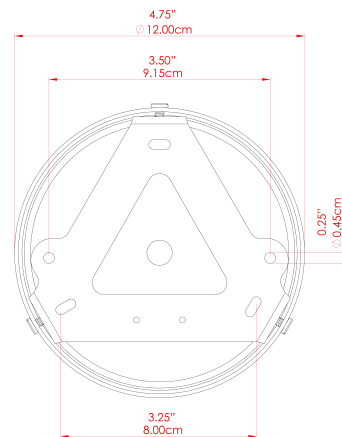

FIXING BRACKET: MLWB17 | Antique Brass

HAYES Ceiling Light

MLCF119ANTBRSOP Antique Brass

MATERIAL	Brass Glass
HEIGHT	35cm
WIDTH DIAMETER	54cm
LENGTH PROJECTION	n/a
WEIGHT	3 kg
LAMPHOLDER	E27
MAX WATTAGE	40W
VOLTAGE	220/240v
IP RATING	IP20
CLASS PROTECTION	Class I
SHADE	GL044E
FLEX BAR CHAIN LENGTH	n/a
CABLE TYPE	MLCA009 Black PVC Flexible Cable 2 Core

FIXING BRACKET: MLWB17 | Antique Brass

HAYES Ceiling Light

MLCF119ANTSLVCL Antique Silver

MATERIAL	Brass Glass
HEIGHT	35cm
WIDTH DIAMETER	54cm
LENGTH PROJECTION	n/a
WEIGHT	3 kg
LAMPHOLDER	E27
MAX WATTAGE	40W
VOLTAGE	220/240v
IP RATING	IP20
CLASS PROTECTION	Class I
SHADE	GL131
FLEX BAR CHAIN LENGTH	n/a
CABLE TYPE	MLCA009 Black PVC Flexible Cable 2 Core

HAYES Ceiling Light

MLCF119ANTSLVOP Antique Silver

MATERIAL	Brass Glass
HEIGHT	35cm
WIDTH DIAMETER	54cm
LENGTH PROJECTION	n/a
WEIGHT	3 kg
LAMPHOLDER	E27
MAX WATTAGE	40W
VOLTAGE	220/240v
IP RATING	IP20
CLASS PROTECTION	Class I
SHADE	GL044E
FLEX BAR CHAIN LENGTH	n/a
CABLE TYPE	MLCA009 Black PVC Flexible Cable 2 Core

FIXING BRACKET: MLWB17 | Antique Silver

HAYES Ceiling Light

MLCF119PCMBKCL Matt Black

MATERIAL	Brass Glass
HEIGHT	35cm
WIDTH DIAMETER	54cm
LENGTH PROJECTION	n/a
WEIGHT	3 kg
LAMPHOLDER	E27
MAX WATTAGE	40W
VOLTAGE	220/240v
IP RATING	IP20
CLASS PROTECTION	Class I
SHADE	GL131
FLEX BAR CHAIN LENGTH	n/a
CABLE TYPE	MLCA009 Black PVC Flexible Cable 2 Core