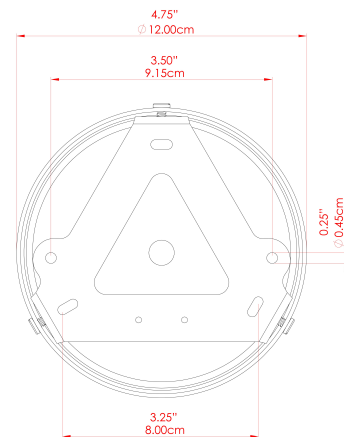

FIXING BRACKET: MLWB17 | Matte Black

WWW.MULLANLIGHTING.COM

Product Notes:

1) Bulbs not included. 2) Dimensions do not include bulbs. 3) All products are individually made-to-order and therefore may differ slightly within manufacturing tolerances. 4) Cable / chain can be shortened during installation. Longer cable / chain lengths available on request. 5) Additional colour finishes may be available on request. 6) Refer to our website for a full list of terms and conditions.