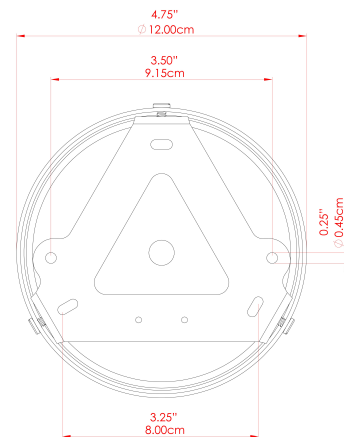

HAYES Ceiling Light

MLCF119PCMBKOP Matt Black

MATERIAL	Brass Glass
HEIGHT	35cm
WIDTH DIAMETER	54cm
LENGTH PROJECTION	n/a
WEIGHT	3 kg
LAMPHOLDER	E27
MAX WATTAGE	40W
VOLTAGE	220/240v
IP RATING	IP20
CLASS PROTECTION	Class I
SHADE	GL044E
FLEX BAR CHAIN LENGTH	n/a
CABLE TYPE	MLCA009 Black PVC Flexible Cable 2 Core

FIXING BRACKET: MLWB17 | Matte Black

HAYES Ceiling Light

MLCF119POLBRSCS Polished Brass

MATERIAL	Brass Glass
HEIGHT	35cm
WIDTH DIAMETER	54cm
LENGTH PROJECTION	n/a
WEIGHT	3 kg
LAMPHOLDER	E27
MAX WATTAGE	40W
VOLTAGE	220/240v
IP RATING	IP20
CLASS PROTECTION	Class I
SHADE	GL131
FLEX BAR CHAIN LENGTH	n/a
CABLE TYPE	MLCA009 Black PVC Flexible Cable 2 Core

WWW.MULLANLIGHTING.COM

HAYES Ceiling Light

MLCF119POLBRSOP Polished Brass

MATERIAL	Brass Glass
HEIGHT	35cm
WIDTH DIAMETER	54cm
LENGTH PROJECTION	n/a
WEIGHT	3 kg
LAMPHOLDER	E27
MAX WATTAGE	40W
VOLTAGE	220/240v
IP RATING	IP20
CLASS PROTECTION	Class I
SHADE	GL044E
FLEX BAR CHAIN LENGTH	n/a
CABLE TYPE	MLCA009 Black PVC Flexible Cable 2 Core

FIXING BRACKET: MLWB17 | Polished Brass

HAYES Ceiling Light

MLCF119SATBRSL Satin Brass

MATERIAL	Brass Glass
HEIGHT	35cm
WIDTH DIAMETER	54cm
LENGTH PROJECTION	n/a
WEIGHT	3 kg
LAMPHOLDER	E27
MAX WATTAGE	40W
VOLTAGE	220/240v
IP RATING	IP20
CLASS PROTECTION	Class I
SHADE	GL131
FLEX BAR CHAIN LENGTH	n/a
CABLE TYPE	MLCA009 Black PVC Flexible Cable 2 Core