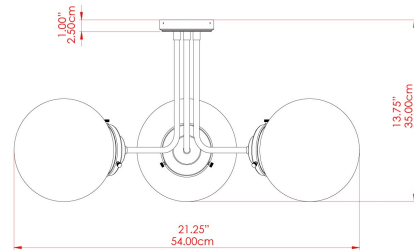

FIXING BRACKET: MLWB17 | Antique Silver

HAYES Ceiling Light

MLCF119PCMBKCL Matt Black

MATERIAL	Brass Glass
HEIGHT	35cm
WIDTH DIAMETER	54cm
LENGTH PROJECTION	n/a
WEIGHT	3 kg
LAMPHOLDER	E27
MAX WATTAGE	40W
VOLTAGE	220/240v
IP RATING	IP20
CLASS PROTECTION	Class I
SHADE	GL131
FLEX BAR CHAIN LENGTH	n/a
CABLE TYPE	MLCA009 Black PVC Flexible Cable 2 Core

HAYES Ceiling Light

MLCF119PCMBKOP Matt Black

MATERIAL	Brass Glass
HEIGHT	35cm
WIDTH DIAMETER	54cm
LENGTH PROJECTION	n/a
WEIGHT	3 kg
LAMPHOLDER	E27
MAX WATTAGE	40W
VOLTAGE	220/240v
IP RATING	IP20
CLASS PROTECTION	Class I
SHADE	GL044E
FLEX BAR CHAIN LENGTH	n/a
CABLE TYPE	MLCA009 Black PVC Flexible Cable 2 Core

FIXING BRACKET: MLWB17 | Matte Black

HAYES Ceiling Light

MLCF119POLBRSCS Polished Brass

MATERIAL	Brass Glass
HEIGHT	35cm
WIDTH DIAMETER	54cm
LENGTH PROJECTION	n/a
WEIGHT	3 kg
LAMPHOLDER	E27
MAX WATTAGE	40W
VOLTAGE	220/240v
IP RATING	IP20
CLASS PROTECTION	Class I
SHADE	GL131
FLEX BAR CHAIN LENGTH	n/a
CABLE TYPE	MLCA009 Black PVC Flexible Cable 2 Core

WWW.MULLANLIGHTING.COM

HAYES Ceiling Light

MLCF119POLBRSOP Polished Brass

MATERIAL	Brass Glass
HEIGHT	35cm
WIDTH DIAMETER	54cm
LENGTH PROJECTION	n/a
WEIGHT	3 kg
LAMPHOLDER	E27
MAX WATTAGE	40W
VOLTAGE	220/240v
IP RATING	IP20
CLASS PROTECTION	Class I
SHADE	GL044E
FLEX BAR CHAIN LENGTH	n/a
CABLE TYPE	MLCA009 Black PVC Flexible Cable 2 Core