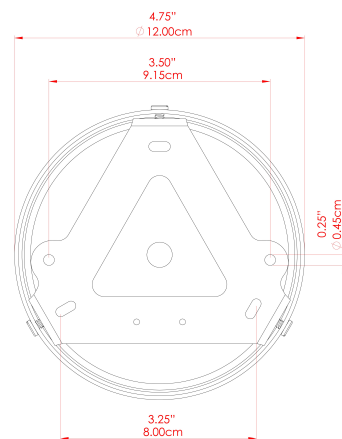

HAYES Ceiling Light

MLCF119ANTBRSCl Antique Brass

MATERIAL	Brass Glass
HEIGHT	35cm
WIDTH DIAMETER	54cm
LENGTH PROJECTION	n/a
WEIGHT	3 kg
LAMPHOLDER	E27
MAX WATTAGE	40W
VOLTAGE	220/240v
IP RATING	IP20
CLASS PROTECTION	Class I
SHADE	GL131
FLEX BAR CHAIN LENGTH	n/a
CABLE TYPE	MLCA009 Black PVC Flexible Cable 2 Core

FIXING BRACKET: MLWB17 | Antique Brass

HAYES Ceiling Light

MLCF119ANTBRSOP Antique Brass

MATERIAL	Brass Glass
HEIGHT	35cm
WIDTH DIAMETER	54cm
LENGTH PROJECTION	n/a
WEIGHT	3 kg
LAMPHOLDER	E27
MAX WATTAGE	40W
VOLTAGE	220/240v
IP RATING	IP20
CLASS PROTECTION	Class I
SHADE	GL044E
FLEX BAR CHAIN LENGTH	n/a
CABLE TYPE	MLCA009 Black PVC Flexible Cable 2 Core

FIXING BRACKET: MLWB17 | Antique Brass

HAYES Ceiling Light

MLCF119ANTSLVCL Antique Silver

MATERIAL	Brass Glass
HEIGHT	35cm
WIDTH DIAMETER	54cm
LENGTH PROJECTION	n/a
WEIGHT	3 kg
LAMPHOLDER	E27
MAX WATTAGE	40W
VOLTAGE	220/240v
IP RATING	IP20
CLASS PROTECTION	Class I
SHADE	GL131
FLEX BAR CHAIN LENGTH	n/a
CABLE TYPE	MLCA009 Black PVC Flexible Cable 2 Core

HAYES Ceiling Light

MLCF119ANTSLVOP Antique Silver

MATERIAL	Brass Glass
HEIGHT	35cm
WIDTH DIAMETER	54cm
LENGTH PROJECTION	n/a
WEIGHT	3 kg
LAMPHOLDER	E27
MAX WATTAGE	40W
VOLTAGE	220/240v
IP RATING	IP20
CLASS PROTECTION	Class I
SHADE	GL044E
FLEX BAR CHAIN LENGTH	n/a
CABLE TYPE	MLCA009 Black PVC Flexible Cable 2 Core