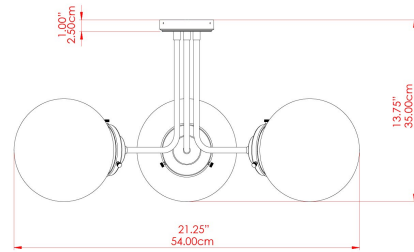

FIXING BRACKET: MLWB17 | Matte Black

HAYES Ceiling Light

MLCF119POLBRSCS Polished Brass

MATERIAL	Brass Glass
HEIGHT	35cm
WIDTH DIAMETER	54cm
LENGTH PROJECTION	n/a
WEIGHT	3 kg
LAMPHOLDER	E27
MAX WATTAGE	40W
VOLTAGE	220/240v
IP RATING	IP20
CLASS PROTECTION	Class I
SHADE	GL131
FLEX BAR CHAIN LENGTH	n/a
CABLE TYPE	MLCA009 Black PVC Flexible Cable 2 Core

FIXING BRACKET: MLWB17 | Polished Brass

Product Notes:

1) Bulbs not included. 2) Dimensions do not include bulbs. 3) All products are individually made-to-order and therefore may differ slightly within manufacturing tolerances. 4) Cable / chain can be shortened during installation. Longer cable / chain lengths available on request. 5) Additional colour finishes may be available on request. 6) Refer to our website for a full list of terms and conditions.

WWW.MULLANLIGHTING.COM

HAYES Ceiling Light

MLCF119POLBRSOP Polished Brass

MATERIAL	Brass Glass
HEIGHT	35cm
WIDTH DIAMETER	54cm
LENGTH PROJECTION	n/a
WEIGHT	3 kg
LAMPHOLDER	E27
MAX WATTAGE	40W
VOLTAGE	220/240v
IP RATING	IP20
CLASS PROTECTION	Class I
SHADE	GL044E
FLEX BAR CHAIN LENGTH	n/a
CABLE TYPE	MLCA009 Black PVC Flexible Cable 2 Core

FIXING BRACKET: MLWB17 | Polished Brass

HAYES Ceiling Light

MLCF119SATBRSL Satin Brass

MATERIAL	Brass Glass
HEIGHT	35cm
WIDTH DIAMETER	54cm
LENGTH PROJECTION	n/a
WEIGHT	3 kg
LAMPHOLDER	E27
MAX WATTAGE	40W
VOLTAGE	220/240v
IP RATING	IP20
CLASS PROTECTION	Class I
SHADE	GL131
FLEX BAR CHAIN LENGTH	n/a
CABLE TYPE	MLCA009 Black PVC Flexible Cable 2 Core