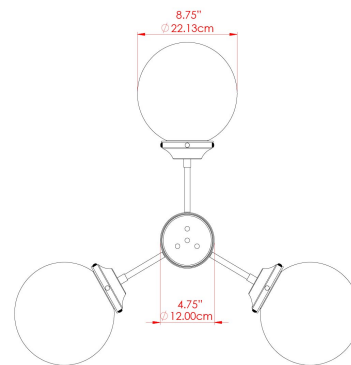

HAYES Ceiling Light

MLCF119ANTSLVOP Antique Silver

MATERIAL	Brass Glass
HEIGHT	35cm
WIDTH DIAMETER	54cm
LENGTH PROJECTION	n/a
WEIGHT	3 kg
LAMPHOLDER	E27
MAX WATTAGE	40W
VOLTAGE	220/240v
IP RATING	IP20
CLASS PROTECTION	Class I
SHADE	GL044E
FLEX BAR CHAIN LENGTH	n/a
CABLE TYPE	MLCA009 Black PVC Flexible Cable 2 Core

HAYES Ceiling Light

MLCF119PCMBKOP Matt Black

MATERIAL	Brass Glass
HEIGHT	35cm
WIDTH DIAMETER	54cm
LENGTH PROJECTION	n/a
WEIGHT	3 kg
LAMPHOLDER	E27
MAX WATTAGE	40W
VOLTAGE	220/240v
IP RATING	IP20
CLASS PROTECTION	Class I
SHADE	GL044E
FLEX BAR CHAIN LENGTH	n/a
CABLE TYPE	MLCA009 Black PVC Flexible Cable 2 Core

FIXING BRACKET: MLWB17 | Matte Black

HAYES Ceiling Light

MLCF119POLBRSCS Polished Brass

MATERIAL	Brass Glass
HEIGHT	35cm
WIDTH DIAMETER	54cm
LENGTH PROJECTION	n/a
WEIGHT	3 kg
LAMPHOLDER	E27
MAX WATTAGE	40W
VOLTAGE	220/240v
IP RATING	IP20
CLASS PROTECTION	Class I
SHADE	GL131
FLEX BAR CHAIN LENGTH	n/a
CABLE TYPE	MLCA009 Black PVC Flexible Cable 2 Core

WWW.MULLANLIGHTING.COM

HAYES Ceiling Light

MLCF119POLBRSOP Polished Brass

MATERIAL	Brass Glass
HEIGHT	35cm
WIDTH DIAMETER	54cm
LENGTH PROJECTION	n/a
WEIGHT	3 kg
LAMPHOLDER	E27
MAX WATTAGE	40W
VOLTAGE	220/240v
IP RATING	IP20
CLASS PROTECTION	Class I
SHADE	GL044E
FLEX BAR CHAIN LENGTH	n/a
CABLE TYPE	MLCA009 Black PVC Flexible Cable 2 Core