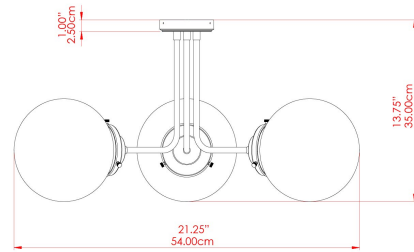

HAYES Ceiling Light

MLCF119ANTBRSCl Antique Brass

MATERIAL	Brass Glass
HEIGHT	35cm
WIDTH DIAMETER	54cm
LENGTH PROJECTION	n/a
WEIGHT	3 kg
LAMPHOLDER	E27
MAX WATTAGE	40W
VOLTAGE	220/240v
IP RATING	IP20
CLASS PROTECTION	Class I
SHADE	GL131
FLEX BAR CHAIN LENGTH	n/a
CABLE TYPE	MLCA009 Black PVC Flexible Cable 2 Core

FIXING BRACKET: MLWB17 | Antique Brass

HAYES Ceiling Light

MLCF119ANTBRSOP Antique Brass

MATERIAL	Brass Glass
HEIGHT	35cm
WIDTH DIAMETER	54cm
LENGTH PROJECTION	n/a
WEIGHT	3 kg
LAMPHOLDER	E27
MAX WATTAGE	40W
VOLTAGE	220/240v
IP RATING	IP20
CLASS PROTECTION	Class I
SHADE	GL044E
FLEX BAR CHAIN LENGTH	n/a
CABLE TYPE	MLCA009 Black PVC Flexible Cable 2 Core

FIXING BRACKET: MLWB17 | Antique Brass

HAYES Ceiling Light

MLCF119ANTSLVCL Antique Silver

MATERIAL	Brass Glass
HEIGHT	35cm
WIDTH DIAMETER	54cm
LENGTH PROJECTION	n/a
WEIGHT	3 kg
LAMPHOLDER	E27
MAX WATTAGE	40W
VOLTAGE	220/240v
IP RATING	IP20
CLASS PROTECTION	Class I
SHADE	GL131
FLEX BAR CHAIN LENGTH	n/a
CABLE TYPE	MLCA009 Black PVC Flexible Cable 2 Core

HAYES Ceiling Light

MLCF119ANTSLVOP Antique Silver

MATERIAL	Brass Glass
HEIGHT	35cm
WIDTH DIAMETER	54cm
LENGTH PROJECTION	n/a
WEIGHT	3 kg
LAMPHOLDER	E27
MAX WATTAGE	40W
VOLTAGE	220/240v
IP RATING	IP20
CLASS PROTECTION	Class I
SHADE	GL044E
FLEX BAR CHAIN LENGTH	n/a
CABLE TYPE	MLCA009 Black PVC Flexible Cable 2 Core