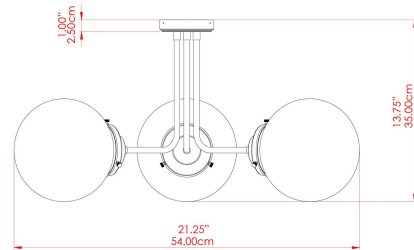

FIXING BRACKET: MLWB17 | Antique Silver

HAYES Ceiling Light

MLCF119PCMBKCL Matt Black

MATERIAL	Brass Glass
HEIGHT	35cm
WIDTH DIAMETER	54cm
LENGTH PROJECTION	n/a
WEIGHT	3 kg
LAMPHOLDER	E27
MAX WATTAGE	40W
VOLTAGE	220/240v
IP RATING	IP20
CLASS PROTECTION	Class I
SHADE	GL131
FLEX BAR CHAIN LENGTH	n/a
CABLE TYPE	MLCA009 Black PVC Flexible Cable 2 Core

FIXING BRACKET: MLWB17 | Matte Black

WWW.MULLANLIGHTING.COM

Product Notes:

1) Bulbs not included. 2) Dimensions do not include bulbs. 3) All products are individually made-to-order and therefore may differ slightly within manufacturing tolerances. 4) Cable / chain can be shortened during installation. Longer cable / chain lengths available on request. 5) Additional colour finishes may be available on request. 6) Refer to our website for a full list of terms and conditions.

HAYES Ceiling Light

MLCF119PCMBKOP Matt Black

MATERIAL	Brass Glass
HEIGHT	35cm
WIDTH DIAMETER	54cm
LENGTH PROJECTION	n/a
WEIGHT	3 kg
LAMPHOLDER	E27
MAX WATTAGE	40W
VOLTAGE	220/240v
IP RATING	IP20
CLASS PROTECTION	Class I
SHADE	GL044E
FLEX BAR CHAIN LENGTH	n/a
CABLE TYPE	MLCA009 Black PVC Flexible Cable 2 Core

FIXING BRACKET: MLWB17 | Matte Black

HAYES Ceiling Light

MLCF119POLBRSCS Polished Brass

MATERIAL	Brass Glass
HEIGHT	35cm
WIDTH DIAMETER	54cm
LENGTH PROJECTION	n/a
WEIGHT	3 kg
LAMPHOLDER	E27
MAX WATTAGE	40W
VOLTAGE	220/240v
IP RATING	IP20
CLASS PROTECTION	Class I
SHADE	GL131
FLEX BAR CHAIN LENGTH	n/a
CABLE TYPE	MLCA009 Black PVC Flexible Cable 2 Core