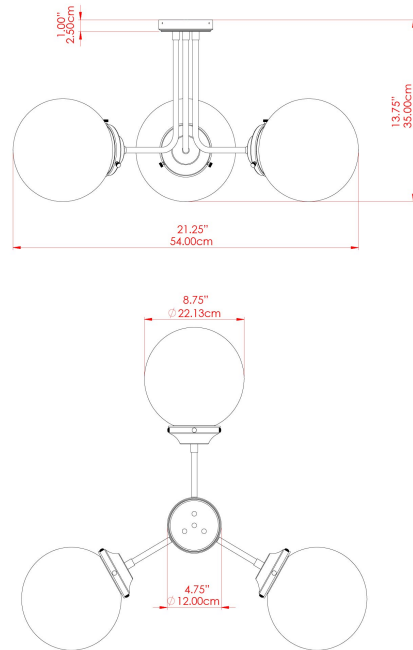

HAYES Ceiling Light

MLCF119PCMBKOP Matt Black

MATERIAL	Brass Glass
HEIGHT	35cm
WIDTH DIAMETER	54cm
LENGTH PROJECTION	n/a
WEIGHT	3 kg
LAMPHOLDER	E27
MAX WATTAGE	40W
VOLTAGE	220/240v
IP RATING	IP20
CLASS PROTECTION	Class I
SHADE	GL044E
FLEX BAR CHAIN LENGTH	n/a
CABLE TYPE	MLCA009 Black PVC Flexible Cable 2 Core

WWW.MULLANLIGHTING.COM

HAYES Ceiling Light

MLCF119POLBRSOP Polished Brass

MATERIAL	Brass Glass
HEIGHT	35cm
WIDTH DIAMETER	54cm
LENGTH PROJECTION	n/a
WEIGHT	3 kg
LAMPHOLDER	E27
MAX WATTAGE	40W
VOLTAGE	220/240v
IP RATING	IP20
CLASS PROTECTION	Class I
SHADE	GL044E
FLEX BAR CHAIN LENGTH	n/a
CABLE TYPE	MLCA009 Black PVC Flexible Cable 2 Core

FIXING BRACKET: MLWB17 | Polished Brass

HAYES Ceiling Light

MLCF119SATBRSL Satin Brass

MATERIAL	Brass Glass
HEIGHT	35cm
WIDTH DIAMETER	54cm
LENGTH PROJECTION	n/a
WEIGHT	3 kg
LAMPHOLDER	E27
MAX WATTAGE	40W
VOLTAGE	220/240v
IP RATING	IP20
CLASS PROTECTION	Class I
SHADE	GL131
FLEX BAR CHAIN LENGTH	n/a
CABLE TYPE	MLCA009 Black PVC Flexible Cable 2 Core

HAYES Ceiling Light

MLCF119SATBRSOP Satin Brass

MATERIAL	Brass Glass
HEIGHT	35cm
WIDTH DIAMETER	54cm
LENGTH PROJECTION	n/a
WEIGHT	3 kg
LAMPHOLDER	E27
MAX WATTAGE	40W
VOLTAGE	220/240v
IP RATING	IP20
CLASS PROTECTION	Class I
SHADE	GL044E
FLEX BAR CHAIN LENGTH	n/a
CABLE TYPE	MLCA009 Black PVC Flexible Cable 2 Core