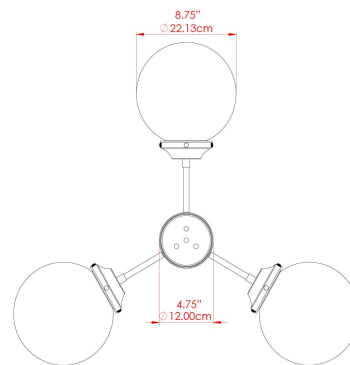

HAYES Ceiling Light

MLCF119ANTSLVOP Antique Silver

MATERIAL	Brass Glass
HEIGHT	35cm
WIDTH DIAMETER	54cm
LENGTH PROJECTION	n/a
WEIGHT	3 kg
LAMPHOLDER	E27
MAX WATTAGE	40W
VOLTAGE	220/240v
IP RATING	IP20
CLASS PROTECTION	Class I
SHADE	GL044E
FLEX BAR CHAIN LENGTH	n/a
CABLE TYPE	MLCA009 Black PVC Flexible Cable 2 Core

FIXING BRACKET: MLWB17 | Antique Silver

HAYES Ceiling Light

MLCF119PCMBKCL Matt Black

MATERIAL	Brass Glass
HEIGHT	35cm
WIDTH DIAMETER	54cm
LENGTH PROJECTION	n/a
WEIGHT	3 kg
LAMPHOLDER	E27
MAX WATTAGE	40W
VOLTAGE	220/240v
IP RATING	IP20
CLASS PROTECTION	Class I
SHADE	GL131
FLEX BAR CHAIN LENGTH	n/a
CABLE TYPE	MLCA009 Black PVC Flexible Cable 2 Core

HAYES Ceiling Light

MLCF119PCMBKOP Matt Black

MATERIAL	Brass Glass
HEIGHT	35cm
WIDTH DIAMETER	54cm
LENGTH PROJECTION	n/a
WEIGHT	3 kg
LAMPHOLDER	E27
MAX WATTAGE	40W
VOLTAGE	220/240v
IP RATING	IP20
CLASS PROTECTION	Class I
SHADE	GL044E
FLEX BAR CHAIN LENGTH	n/a
CABLE TYPE	MLCA009 Black PVC Flexible Cable 2 Core

FIXING BRACKET: MLWB17 | Matte Black

HAYES Ceiling Light

MLCF119POLBRSCS Polished Brass

MATERIAL	Brass Glass
HEIGHT	35cm
WIDTH DIAMETER	54cm
LENGTH PROJECTION	n/a
WEIGHT	3 kg
LAMPHOLDER	E27
MAX WATTAGE	40W
VOLTAGE	220/240v
IP RATING	IP20
CLASS PROTECTION	Class I
SHADE	GL131
FLEX BAR CHAIN LENGTH	n/a
CABLE TYPE	MLCA009 Black PVC Flexible Cable 2 Core