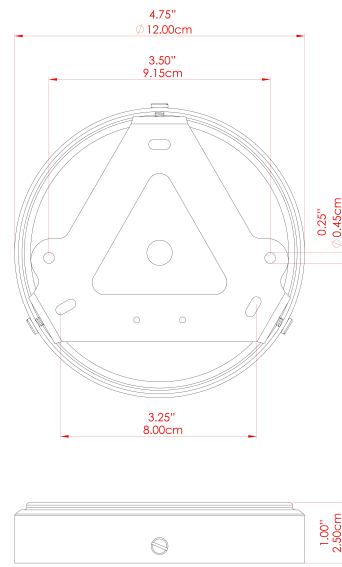

FIXING BRACKET: MLWB17 | Satin Brass

Product Notes:
1) Bulbs not included. 2) Dimensions do not include bulbs. 3) All products are individually made-to-order and therefore may differ slightly within manufacturing tolerances. 4) Cable / chain can be shortened during installation. Longer cable / chain lengths available on request. 5) Additional colour finishes may be available on request. 6) Refer to our website for a full list of terms and conditions.