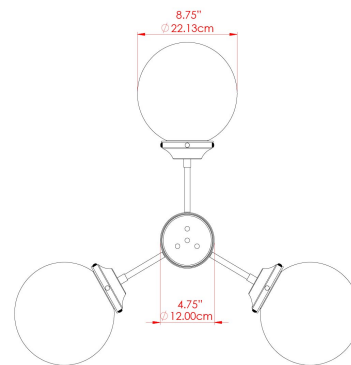

HAYES Ceiling Light

MLCF119ANTBRSCl Antique Brass

MATERIAL	Brass Glass
HEIGHT	35cm
WIDTH DIAMETER	54cm
LENGTH PROJECTION	n/a
WEIGHT	3 kg
LAMPHOLDER	E27
MAX WATTAGE	40W
VOLTAGE	220/240v
IP RATING	IP20
CLASS PROTECTION	Class I
SHADE	GL131
FLEX BAR CHAIN LENGTH	n/a
CABLE TYPE	MLCA009 Black PVC Flexible Cable 2 Core

FIXING BRACKET: MLWB17 | Antique Brass

HAYES Ceiling Light

MLCF119ANTBRSOP Antique Brass

MATERIAL	Brass Glass
HEIGHT	35cm
WIDTH DIAMETER	54cm
LENGTH PROJECTION	n/a
WEIGHT	3 kg
LAMPHOLDER	E27
MAX WATTAGE	40W
VOLTAGE	220/240v
IP RATING	IP20
CLASS PROTECTION	Class I
SHADE	GL044E
FLEX BAR CHAIN LENGTH	n/a
CABLE TYPE	MLCA009 Black PVC Flexible Cable 2 Core

FIXING BRACKET: MLWB17 | Antique Brass

HAYES Ceiling Light

MLCF119ANTSLVCL Antique Silver

MATERIAL	Brass Glass
HEIGHT	35cm
WIDTH DIAMETER	54cm
LENGTH PROJECTION	n/a
WEIGHT	3 kg
LAMPHOLDER	E27
MAX WATTAGE	40W
VOLTAGE	220/240v
IP RATING	IP20
CLASS PROTECTION	Class I
SHADE	GL131
FLEX BAR CHAIN LENGTH	n/a
CABLE TYPE	MLCA009 Black PVC Flexible Cable 2 Core

HAYES Ceiling Light

MLCF119ANTSLVOP Antique Silver

MATERIAL	Brass Glass
HEIGHT	35cm
WIDTH DIAMETER	54cm
LENGTH PROJECTION	n/a
WEIGHT	3 kg
LAMPHOLDER	E27
MAX WATTAGE	40W
VOLTAGE	220/240v
IP RATING	IP20
CLASS PROTECTION	Class I
SHADE	GL044E
FLEX BAR CHAIN LENGTH	n/a
CABLE TYPE	MLCA009 Black PVC Flexible Cable 2 Core