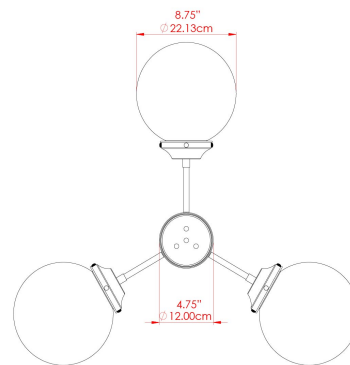

HAYES Ceiling Light

MLCF119ANTBRSCl Antique Brass

MATERIAL	Brass Glass
HEIGHT	35cm
WIDTH DIAMETER	54cm
LENGTH PROJECTION	n/a
WEIGHT	3 kg
LAMPHOLDER	E27
MAX WATTAGE	40W
VOLTAGE	220/240v
IP RATING	IP20
CLASS PROTECTION	Class I
SHADE	GL131
FLEX BAR CHAIN LENGTH	n/a
CABLE TYPE	MLCA009 Black PVC Flexible Cable 2 Core

FIXING BRACKET: MLWB17 | Antique Brass

HAYES Ceiling Light

MLCF119ANTBRSOP Antique Brass

MATERIAL	Brass Glass
HEIGHT	35cm
WIDTH DIAMETER	54cm
LENGTH PROJECTION	n/a
WEIGHT	3 kg
LAMPHOLDER	E27
MAX WATTAGE	40W
VOLTAGE	220/240v
IP RATING	IP20
CLASS PROTECTION	Class I
SHADE	GL044E
FLEX BAR CHAIN LENGTH	n/a
CABLE TYPE	MLCA009 Black PVC Flexible Cable 2 Core

FIXING BRACKET: MLWB17 | Antique Brass

HAYES Ceiling Light

MLCF119ANTSLVCL Antique Silver

MATERIAL	Brass Glass
HEIGHT	35cm
WIDTH DIAMETER	54cm
LENGTH PROJECTION	n/a
WEIGHT	3 kg
LAMPHOLDER	E27
MAX WATTAGE	40W
VOLTAGE	220/240v
IP RATING	IP20
CLASS PROTECTION	Class I
SHADE	GL131
FLEX BAR CHAIN LENGTH	n/a
CABLE TYPE	MLCA009 Black PVC Flexible Cable 2 Core

HAYES Ceiling Light

MLCF119ANTSLVOP Antique Silver

MATERIAL	Brass Glass
HEIGHT	35cm
WIDTH DIAMETER	54cm
LENGTH PROJECTION	n/a
WEIGHT	3 kg
LAMPHOLDER	E27
MAX WATTAGE	40W
VOLTAGE	220/240v
IP RATING	IP20
CLASS PROTECTION	Class I
SHADE	GL044E
FLEX BAR CHAIN LENGTH	n/a
CABLE TYPE	MLCA009 Black PVC Flexible Cable 2 Core