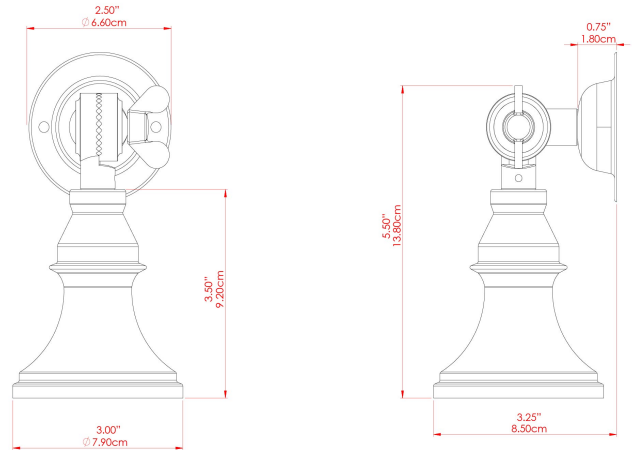

MATERIAL	Brass
HEIGHT	14cm
WIDTH | DIAMETER	8cm
LENGTH | PROJECTION	13cm
WEIGHT	0.17 kg
LAMPHOLDER	GU10
MAX WATTAGE	6.5W
VOLTAGE	220/240v
IP RATING	IP20
CLASS PROTECTION	Class I
SHADE	-
FLEX | BAR | CHAIN LENGTH	n/a
CABLE TYPE	- |

FIXING BRACKET: MLWB04 | Orange