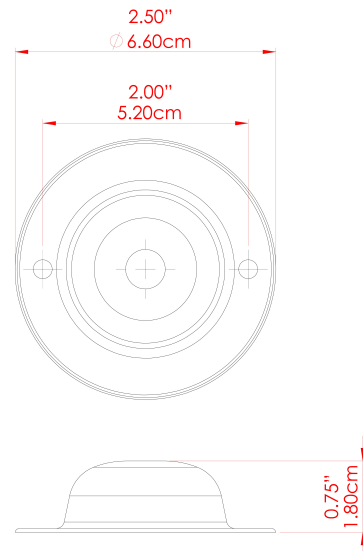

FIXING BRACKET: MLWB04 | Polished Brass