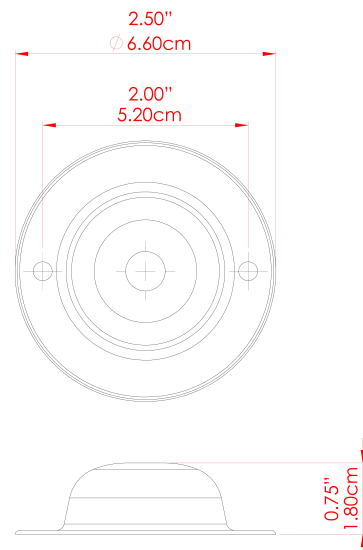

FIXING BRACKET: MLWB04 | Racing Green