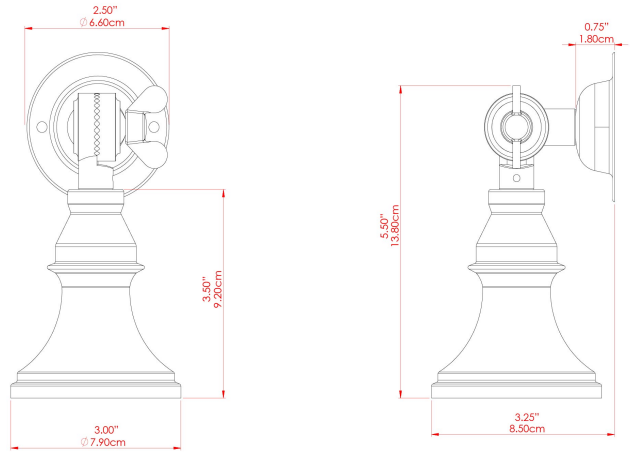

MATERIAL	Brass
HEIGHT	14cm
WIDTH   DIAMETER	8cm
LENGTH   PROJECTION	13cm
WEIGHT	0.17 kg
LAMPHOLDER	GU10
MAX WATTAGE	6.5W
VOLTAGE	220/240v
IP RATING	IP20
CLASS PROTECTION	Class I
SHADE	-
FLEX   BAR   CHAIN LENGTH	n/a
CABLE TYPE	-

FIXING BRACKET: MLWB04 | Antique Silver

MATERIAL	Brass
HEIGHT	14cm
WIDTH   DIAMETER	8cm
LENGTH   PROJECTION	13cm
WEIGHT	0.17 kg
LAMPHOLDER	GU10
MAX WATTAGE	6.5W
VOLTAGE	220/240v
IP RATING	IP20
CLASS PROTECTION	Class I
SHADE	-
FLEX   BAR   CHAIN LENGTH	n/a
CABLE TYPE	-