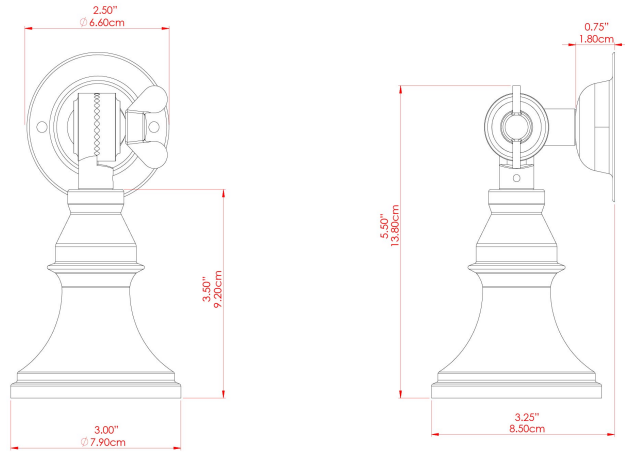

MATERIAL	Brass
HEIGHT	14cm
WIDTH   DIAMETER	8cm
LENGTH   PROJECTION	13cm
WEIGHT	0.17 kg
LAMPHOLDER	GU10
MAX WATTAGE	6.5W
VOLTAGE	220/240v
IP RATING	IP20
CLASS PROTECTION	Class I
SHADE	-
FLEX   BAR   CHAIN LENGTH	n/a
CABLE TYPE	-

FIXING BRACKET: MLWB04 | Antique Silver

MATERIAL	Brass
HEIGHT	14cm
WIDTH   DIAMETER	8cm
LENGTH   PROJECTION	13cm
WEIGHT	0.17 kg
LAMPHOLDER	GU10
MAX WATTAGE	6.5W
VOLTAGE	220/240v
IP RATING	IP20
CLASS PROTECTION	Class I
SHADE	-
FLEX   BAR   CHAIN LENGTH	n/a
CABLE TYPE	-