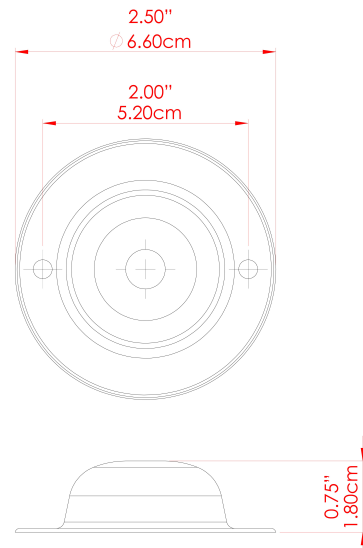

FIXING BRACKET: MLWB04 | Sage Green