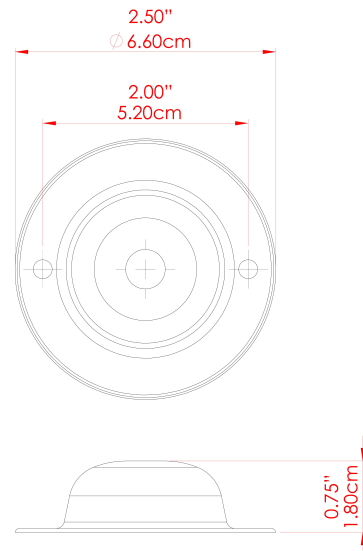

MATERIAL	Brass
HEIGHT	14cm
WIDTH   DIAMETER	8cm
LENGTH   PROJECTION	13cm
WEIGHT	0.17 kg
LAMPHOLDER	GU10
MAX WATTAGE	6.5W
VOLTAGE	220/240v
IP RATING	IP20
CLASS PROTECTION	Class I
SHADE	-
FLEX   BAR   CHAIN LENGTH	n/a
CABLE TYPE	-

FIXING BRACKET: MLWB04 | Antique Silver

MATERIAL	Brass
HEIGHT	14cm
WIDTH   DIAMETER	8cm
LENGTH   PROJECTION	13cm
WEIGHT	0.17 kg
LAMPHOLDER	GU10
MAX WATTAGE	6.5W
VOLTAGE	220/240v
IP RATING	IP20
CLASS PROTECTION	Class I
SHADE	-
FLEX   BAR   CHAIN LENGTH	n/a
CABLE TYPE	-