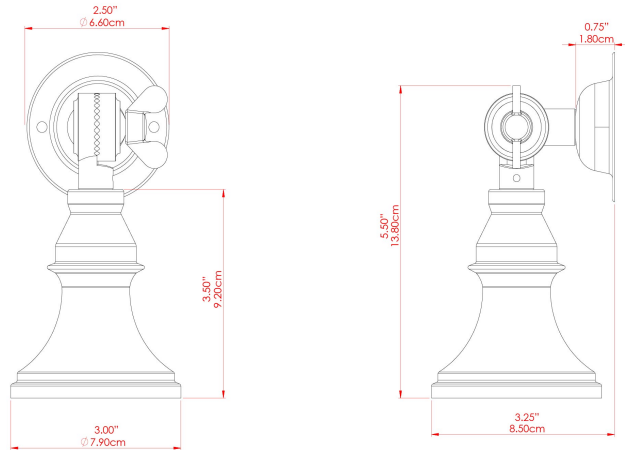

MATERIAL	Brass
HEIGHT	14cm
WIDTH   DIAMETER	8cm
LENGTH   PROJECTION	13cm
WEIGHT	0.17 kg
LAMPHOLDER	GU10
MAX WATTAGE	6.5W
VOLTAGE	220/240v
IP RATING	IP20
CLASS PROTECTION	Class I
SHADE	-
FLEX   BAR   CHAIN LENGTH	n/a
CABLE TYPE	-

FIXING BRACKET: MLWB04 | Orange

MATERIAL	Brass
HEIGHT	14cm
WIDTH   DIAMETER	8cm
LENGTH   PROJECTION	13cm
WEIGHT	0.17 kg
LAMPHOLDER	GU10
MAX WATTAGE	6.5W
VOLTAGE	220/240v
IP RATING	IP20
CLASS PROTECTION	Class I
SHADE	-
FLEX   BAR   CHAIN LENGTH	n/a
CABLE TYPE	-

FIXING BRACKET: MLWB04 | Polished Brass

MATERIAL	Brass
HEIGHT	14cm
WIDTH   DIAMETER	8cm
LENGTH   PROJECTION	13cm
WEIGHT	0.17 kg
LAMPHOLDER	GU10
MAX WATTAGE	6.5W
VOLTAGE	220/240v
IP RATING	IP20
CLASS PROTECTION	Class I
SHADE	-
FLEX   BAR   CHAIN LENGTH	n/a
CABLE TYPE	-