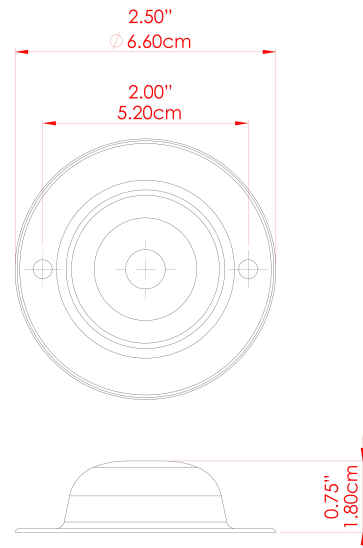

MATERIAL	Brass
HEIGHT	14cm
WIDTH | DIAMETER	8cm
LENGTH | PROJECTION	13cm
WEIGHT	0.17 kg
LAMPHOLDER	GU10
MAX WATTAGE	6.5W
VOLTAGE	220/240v
IP RATING	IP20
CLASS PROTECTION	Class I
SHADE	-
FLEX | BAR | CHAIN LENGTH	n/a
CABLE TYPE	- |

FIXING BRACKET: MLWB04 | Matt Sapphire Blue