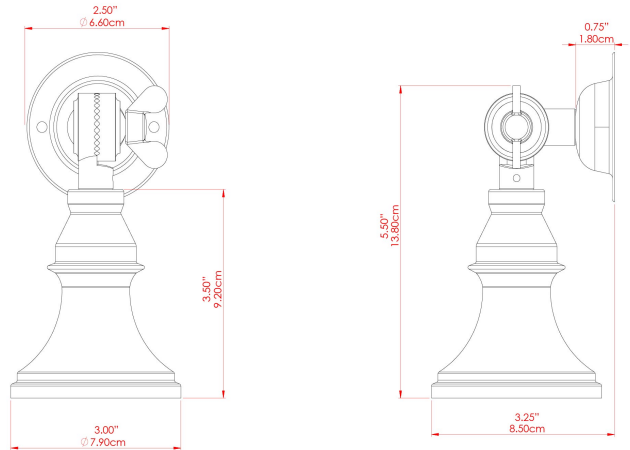

MATERIAL	Brass
HEIGHT	14cm
WIDTH | DIAMETER	8cm
LENGTH | PROJECTION	13cm
WEIGHT	0.17 kg
LAMPHOLDER	GU10
MAX WATTAGE	6.5W
VOLTAGE	220/240v
IP RATING	IP20
CLASS PROTECTION	Class I
SHADE	-
FLEX | BAR | CHAIN LENGTH	n/a
CABLE TYPE	- |

FIXING BRACKET: MLWB04 | Matt Antique Pink

WWW.MULLANLIGHTING.COM

Product Notes:

1) Bulbs not included. 2) Dimensions do not include bulbs. 3) All products are individually made-to-order and therefore may differ slightly within manufacturing tolerances. 4) Cable / chain can be shortened during installation. Longer cable / chain lengths available on request. 5) Additional colour finishes may be available on request. 6) Refer to our website for a full list of terms and conditions.