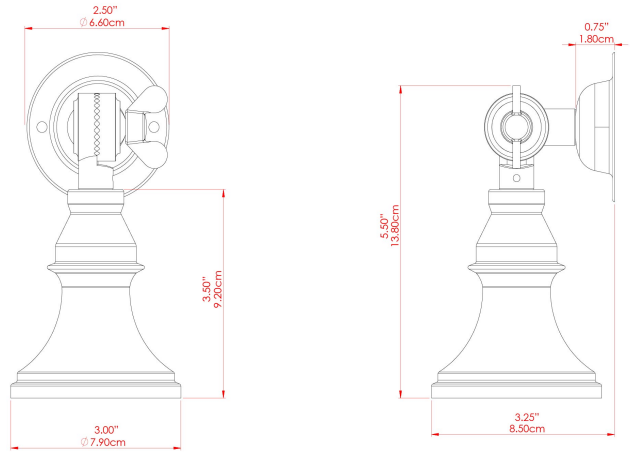

MATERIAL	Brass
HEIGHT	14cm
WIDTH   DIAMETER	8cm
LENGTH   PROJECTION	13cm
WEIGHT	0.17 kg
LAMPHOLDER	GU10
MAX WATTAGE	6.5W
VOLTAGE	220/240v
IP RATING	IP20
CLASS PROTECTION	Class I
SHADE	-
FLEX   BAR   CHAIN LENGTH	n/a
CABLE TYPE	-