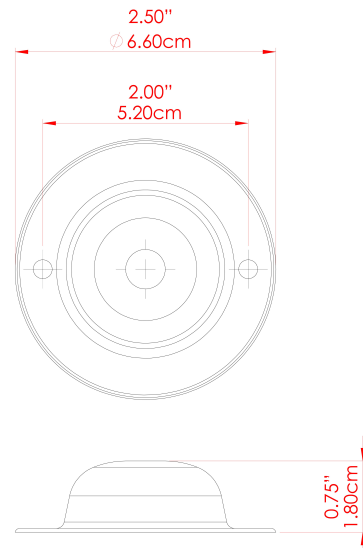

MATERIAL	Brass
HEIGHT	14cm
WIDTH | DIAMETER	8cm
LENGTH | PROJECTION	13cm
WEIGHT	0.17 kg
LAMPHOLDER	GU10
MAX WATTAGE	6.5W
VOLTAGE	220/240v
IP RATING	IP20
CLASS PROTECTION	Class I
SHADE	-
FLEX | BAR | CHAIN LENGTH	n/a
CABLE TYPE	- |

FIXING BRACKET: MLWB04 | Matt Antique Pink