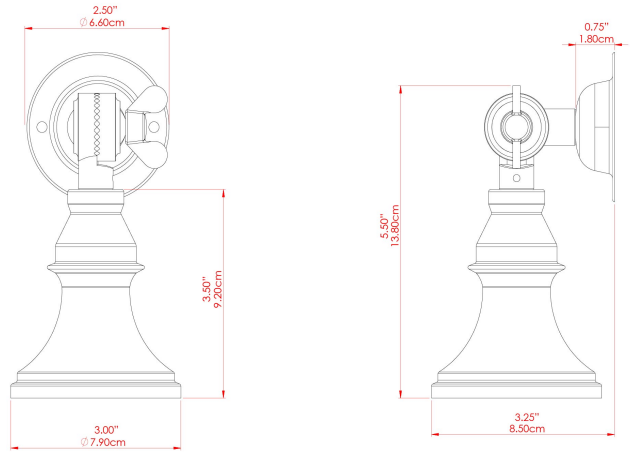

MATERIAL	Brass
HEIGHT	14cm
WIDTH | DIAMETER	8cm
LENGTH | PROJECTION	13cm
WEIGHT	0.17 kg
LAMPHOLDER	GU10
MAX WATTAGE	6.5W
VOLTAGE	220/240v
IP RATING	IP20
CLASS PROTECTION	Class I
SHADE	-
FLEX | BAR | CHAIN LENGTH	n/a
CABLE TYPE	- |

FIXING BRACKET: MLWB04 | Sage Green