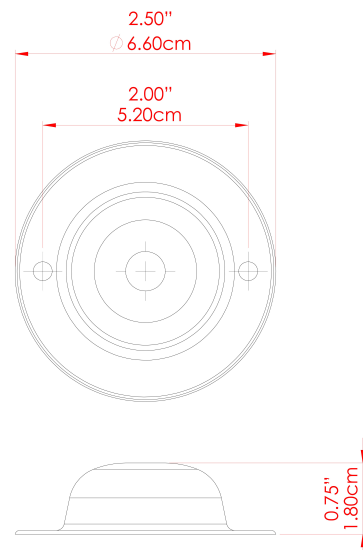

MATERIAL	Brass
HEIGHT	14cm
WIDTH | DIAMETER	8cm
LENGTH | PROJECTION	13cm
WEIGHT	0.17 kg
LAMPHOLDER	GU10
MAX WATTAGE	6.5W
VOLTAGE	220/240v
IP RATING	IP20
CLASS PROTECTION	Class I
SHADE	-
FLEX | BAR | CHAIN LENGTH	n/a
CABLE TYPE	- |

FIXING BRACKET: MLWB04 | Antique Brass