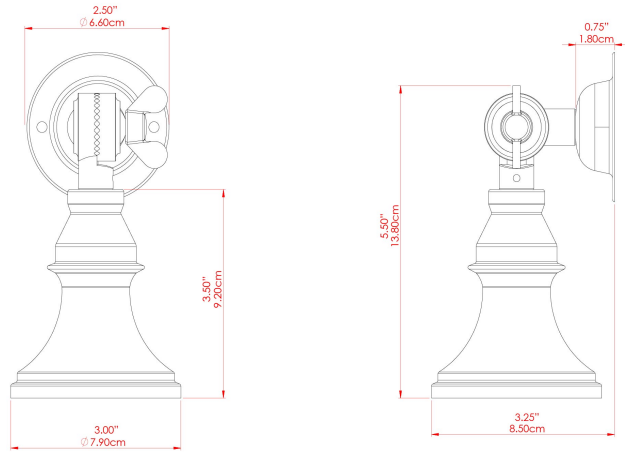

MATERIAL	Brass
HEIGHT	14cm
WIDTH | DIAMETER	8cm
LENGTH | PROJECTION	13cm
WEIGHT	0.17 kg
LAMPHOLDER	GU10
MAX WATTAGE	6.5W
VOLTAGE	220/240v
IP RATING	IP20
CLASS PROTECTION	Class I
SHADE	-
FLEX | BAR | CHAIN LENGTH	n/a
CABLE TYPE	- |

FIXING BRACKET: MLWB04 | Red