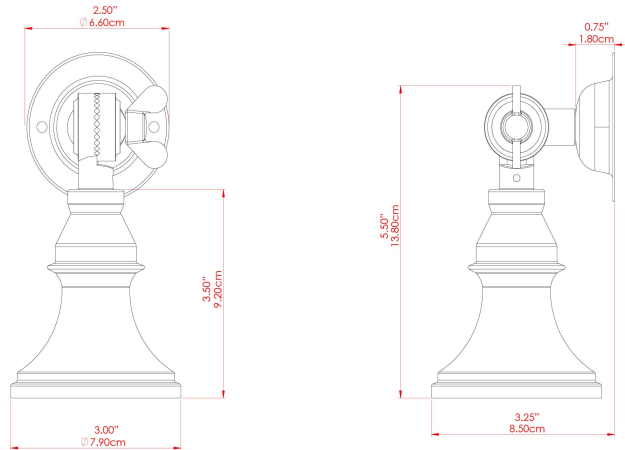

MATERIAL	Brass
HEIGHT	14cm
WIDTH | DIAMETER	8cm
LENGTH | PROJECTION	13cm
WEIGHT	0.17 kg
LAMPHOLDER	GU10
MAX WATTAGE	6.5W
VOLTAGE	220/240v
IP RATING	IP20
CLASS PROTECTION	Class I
SHADE	-
FLEX | BAR | CHAIN LENGTH	n/a
CABLE TYPE	- |

Product Notes:
1) Bulbs not included. 2) Dimensions do not include bulbs. 3) All products are individually made-to-order and therefore may differ slightly within manufacturing tolerances. 4) Cable / chain can be shortened during installation. Longer cable / chain lengths available on request. 5) Additional colour finishes may be available on request. 6) Refer to our website for a full list of terms and conditions.