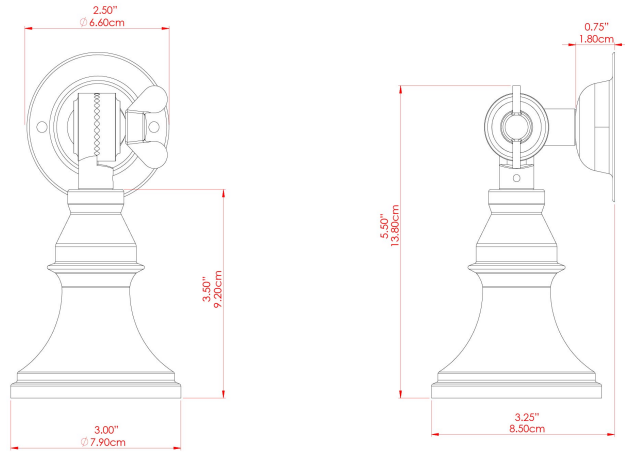

MATERIAL	Brass
HEIGHT	14cm
WIDTH   DIAMETER	8cm
LENGTH   PROJECTION	13cm
WEIGHT	0.17 kg
LAMPHOLDER	GU10
MAX WATTAGE	6.5W
VOLTAGE	220/240v
IP RATING	IP20
CLASS PROTECTION	Class I
SHADE	-
FLEX   BAR   CHAIN LENGTH	n/a
CABLE TYPE	-