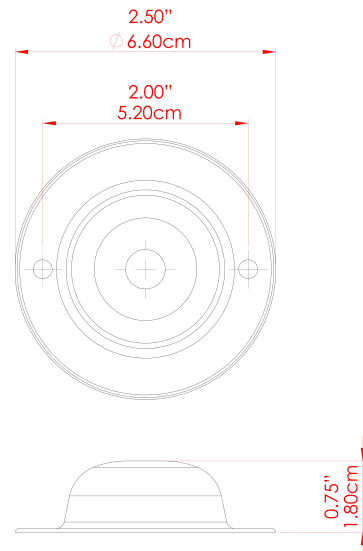

FIXING BRACKET: MLWB04 | Red