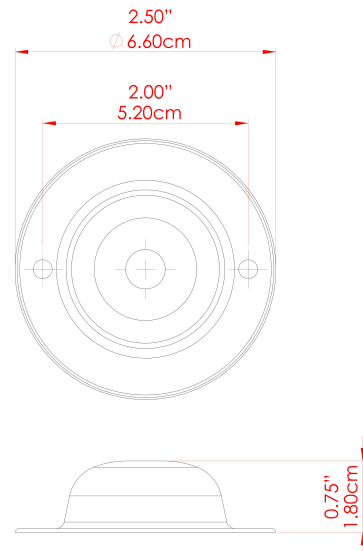

FIXING BRACKET: MLWB04 | Matt Black

WWW.MULLANLIGHTING.COM

Product Notes:

1) Bulbs not included. 2) Dimensions do not include bulbs. 3) All products are individually made-to-order and therefore may differ slightly within manufacturing tolerances. 4) Cable / chain can be shortened during installation. Longer cable / chain lengths available on request. 5) Additional colour finishes may be available on request. 6) Refer to our website for a full list of terms and conditions.