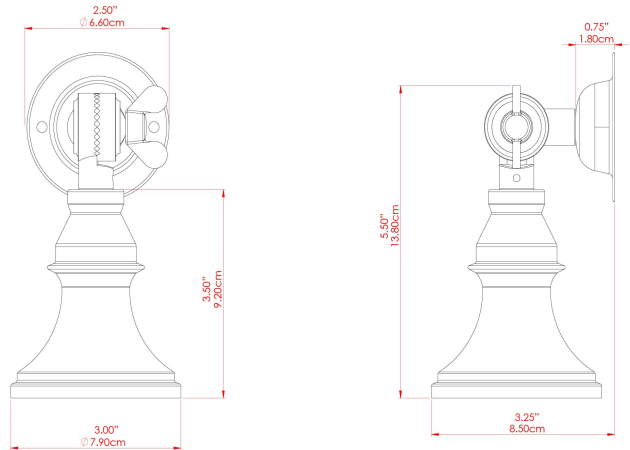

MATERIAL	Brass
HEIGHT	14cm
WIDTH   DIAMETER	8cm
LENGTH   PROJECTION	13cm
WEIGHT	0.17 kg
LAMPHOLDER	GU10
MAX WATTAGE	6.5W
VOLTAGE	220/240v
IP RATING	IP20
CLASS PROTECTION	Class I
SHADE	-
FLEX   BAR   CHAIN LENGTH	n/a
CABLE TYPE	-

FIXING BRACKET: MLWB04 | Red

MATERIAL	Brass
HEIGHT	14cm
WIDTH   DIAMETER	8cm
LENGTH   PROJECTION	13cm
WEIGHT	0.17 kg
LAMPHOLDER	GU10
MAX WATTAGE	6.5W
VOLTAGE	220/240v
IP RATING	IP20
CLASS PROTECTION	Class I
SHADE	-
FLEX   BAR   CHAIN LENGTH	n/a
CABLE TYPE	-

FIXING BRACKET: MLWB04 | Sage Green

MATERIAL	Brass
HEIGHT	14cm
WIDTH   DIAMETER	8cm
LENGTH   PROJECTION	13cm
WEIGHT	0.17 kg
LAMPHOLDER	GU10
MAX WATTAGE	6.5W
VOLTAGE	220/240v
IP RATING	IP20
CLASS PROTECTION	Class I
SHADE	-
FLEX   BAR   CHAIN LENGTH	n/a
CABLE TYPE	-