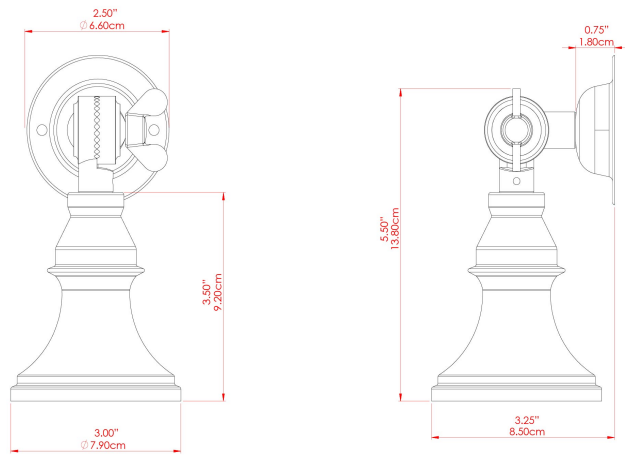

MATERIAL	Brass
HEIGHT	14cm
WIDTH   DIAMETER	8cm
LENGTH   PROJECTION	13cm
WEIGHT	0.17 kg
LAMPHOLDER	GU10
MAX WATTAGE	6.5W
VOLTAGE	220/240v
IP RATING	IP20
CLASS PROTECTION	Class I
SHADE	-
FLEX   BAR   CHAIN LENGTH	n/a
CABLE TYPE	-

### FIXING BRACKET: MLWB04 | Matt Vanilla Cream

MATERIAL	Brass
HEIGHT	14cm
WIDTH   DIAMETER	8cm
LENGTH   PROJECTION	13cm
WEIGHT	0.17 kg
LAMPHOLDER	GU10
MAX WATTAGE	6.5W
VOLTAGE	220/240v
IP RATING	IP20
CLASS PROTECTION	Class I
SHADE	-
FLEX   BAR   CHAIN LENGTH	n/a
CABLE TYPE	-

FIXING BRACKET: MLWB04 | Orange

MATERIAL	Brass
HEIGHT	14cm
WIDTH   DIAMETER	8cm
LENGTH   PROJECTION	13cm
WEIGHT	0.17 kg
LAMPHOLDER	GU10
MAX WATTAGE	6.5W
VOLTAGE	220/240v
IP RATING	IP20
CLASS PROTECTION	Class I
SHADE	-
FLEX   BAR   CHAIN LENGTH	n/a
CABLE TYPE	-