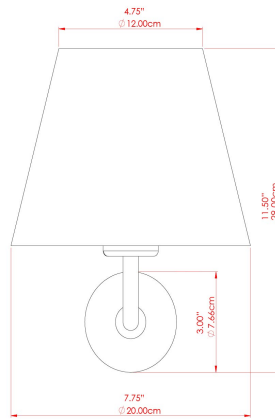

KILKEE Wall Light

MLWL329ANTBRS Antique Brass

| | |
|---------------------------|----------|
| MATERIAL | Brass |
| HEIGHT | 29cm |
| WIDTH DIAMETER | 20cm |
| LENGTH PROJECTION | 23cm |
| WEIGHT | 0.6 kg |
| LAMPHOLDER | E27 |
| MAX WATTAGE | 40W |
| VOLTAGE | 220/240v |
| IP RATING | IP20 |
| CLASS PROTECTION | Class I |
| SHADE | MLFS003 |
| FLEX BAR CHAIN LENGTH | n/a |
| CABLE TYPE | - |

FIXING BRACKET: MLWB03 | Antique Brass

KILKEE Wall Light

MLWL329ANTSLV Antique Silver

| | |
|---------------------------|----------|
| MATERIAL | Brass |
| HEIGHT | 29cm |
| WIDTH DIAMETER | 20cm |
| LENGTH PROJECTION | 23cm |
| WEIGHT | 0.6 kg |
| LAMPHOLDER | E27 |
| MAX WATTAGE | 40W |
| VOLTAGE | 220/240v |
| IP RATING | IP20 |
| CLASS PROTECTION | Class I |
| SHADE | MLFS003 |
| FLEX BAR CHAIN LENGTH | n/a |
| CABLE TYPE | - |

FIXING BRACKET: MLWB03 | Antique Silver

KILKEE Wall Light

MLWL329PCBLK Black

| | |
|---------------------------|----------|
| MATERIAL | Brass |
| HEIGHT | 29cm |
| WIDTH DIAMETER | 20cm |
| LENGTH PROJECTION | 23cm |
| WEIGHT | 0.6 kg |
| LAMPHOLDER | E27 |
| MAX WATTAGE | 40W |
| VOLTAGE | 220/240v |
| IP RATING | IP20 |
| CLASS PROTECTION | Class I |
| SHADE | MLFS003 |
| FLEX BAR CHAIN LENGTH | n/a |
| CABLE TYPE | - |

KILKEE Wall Light

MLWL329SATBRS Satin Brass

| | |
|---------------------------|----------|
| MATERIAL | Brass |
| HEIGHT | 29cm |
| WIDTH DIAMETER | 20cm |
| LENGTH PROJECTION | 23cm |
| WEIGHT | 0.6 kg |
| LAMPHOLDER | E27 |
| MAX WATTAGE | 40W |
| VOLTAGE | 220/240v |
| IP RATING | IP20 |
| CLASS PROTECTION | Class I |
| SHADE | MLFS003 |
| FLEX BAR CHAIN LENGTH | n/a |
| CABLE TYPE | - |