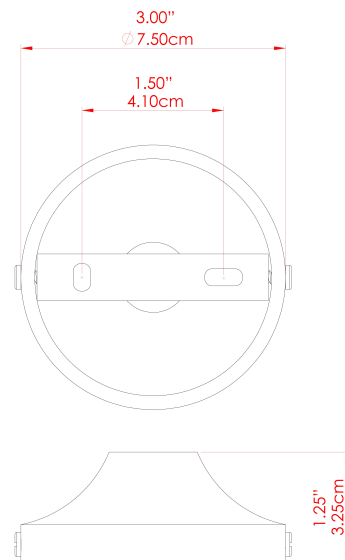

KILKEE Wall Light

MLWL329ANTBRS Antique Brass

| | |
|---------------------------|----------|
| MATERIAL | Brass |
| HEIGHT | 29cm |
| WIDTH DIAMETER | 20cm |
| LENGTH PROJECTION | 23cm |
| WEIGHT | 0.6 kg |
| LAMPHOLDER | E27 |
| MAX WATTAGE | 40W |
| VOLTAGE | 220/240v |
| IP RATING | IP20 |
| CLASS PROTECTION | Class I |
| SHADE | MLFS003 |
| FLEX BAR CHAIN LENGTH | n/a |
| CABLE TYPE | - |

FIXING BRACKET: MLWB03 | Antique Brass

KILKEE Wall Light

MLWL329ANTSLV Antique Silver

| | |
|---------------------------|----------|
| MATERIAL | Brass |
| HEIGHT | 29cm |
| WIDTH DIAMETER | 20cm |
| LENGTH PROJECTION | 23cm |
| WEIGHT | 0.6 kg |
| LAMPHOLDER | E27 |
| MAX WATTAGE | 40W |
| VOLTAGE | 220/240v |
| IP RATING | IP20 |
| CLASS PROTECTION | Class I |
| SHADE | MLFS003 |
| FLEX BAR CHAIN LENGTH | n/a |
| CABLE TYPE | - |

FIXING BRACKET: MLWB03 | Antique Silver

KILKEE Wall Light

MLWL329PCBLK Black

| | |
|---------------------------|----------|
| MATERIAL | Brass |
| HEIGHT | 29cm |
| WIDTH DIAMETER | 20cm |
| LENGTH PROJECTION | 23cm |
| WEIGHT | 0.6 kg |
| LAMPHOLDER | E27 |
| MAX WATTAGE | 40W |
| VOLTAGE | 220/240v |
| IP RATING | IP20 |
| CLASS PROTECTION | Class I |
| SHADE | MLFS003 |
| FLEX BAR CHAIN LENGTH | n/a |
| CABLE TYPE | - |

FIXING BRACKET: MLWB03 | Black

KILKEE Wall Light

MLWL329PCMBK Matt Black

| | |
|---------------------------|----------|
| MATERIAL | Brass |
| HEIGHT | 29cm |
| WIDTH DIAMETER | 20cm |
| LENGTH PROJECTION | 23cm |
| WEIGHT | 0.6 kg |
| LAMPHOLDER | E27 |
| MAX WATTAGE | 40W |
| VOLTAGE | 220/240v |
| IP RATING | IP20 |
| CLASS PROTECTION | Class I |
| SHADE | MLFS003 |
| FLEX BAR CHAIN LENGTH | n/a |
| CABLE TYPE | - |