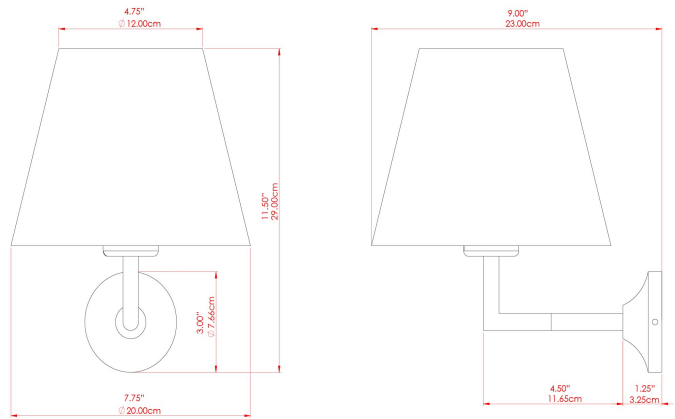

KILKEE Wall Light

MLWL329ANTBRS Antique Brass

| | |
|---------------------------|----------|
| MATERIAL | Brass |
| HEIGHT | 29cm |
| WIDTH DIAMETER | 20cm |
| LENGTH PROJECTION | 23cm |
| WEIGHT | 0.6 kg |
| LAMPHOLDER | E27 |
| MAX WATTAGE | 40W |
| VOLTAGE | 220/240v |
| IP RATING | IP20 |
| CLASS PROTECTION | Class I |
| SHADE | MLFS003 |
| FLEX BAR CHAIN LENGTH | n/a |
| CABLE TYPE | - |

FIXING BRACKET: MLWB03 | Matt Black

KILKEE Wall Light

MLWL329POLBRS Polished Brass

| | |
|---------------------------|----------|
| MATERIAL | Brass |
| HEIGHT | 29cm |
| WIDTH DIAMETER | 20cm |
| LENGTH PROJECTION | 23cm |
| WEIGHT | 0.6 kg |
| LAMPHOLDER | E27 |
| MAX WATTAGE | 40W |
| VOLTAGE | 220/240v |
| IP RATING | IP20 |
| CLASS PROTECTION | Class I |
| SHADE | MLFS003 |
| FLEX BAR CHAIN LENGTH | n/a |
| CABLE TYPE | - |

KILKEE Wall Light

MLWL329SATBRS Satin Brass

| | |
|---------------------------|----------|
| MATERIAL | Brass |
| HEIGHT | 29cm |
| WIDTH DIAMETER | 20cm |
| LENGTH PROJECTION | 23cm |
| WEIGHT | 0.6 kg |
| LAMPHOLDER | E27 |
| MAX WATTAGE | 40W |
| VOLTAGE | 220/240v |
| IP RATING | IP20 |
| CLASS PROTECTION | Class I |
| SHADE | MLFS003 |
| FLEX BAR CHAIN LENGTH | n/a |
| CABLE TYPE | - |

FIXING BRACKET: MLWB03 | Satin Brass

KILKEE Wall Light

MLWL329PCWTE White

| | |
|---------------------------|----------|
| MATERIAL | Brass |
| HEIGHT | 29cm |
| WIDTH DIAMETER | 20cm |
| LENGTH PROJECTION | 23cm |
| WEIGHT | 0.6 kg |
| LAMPHOLDER | E27 |
| MAX WATTAGE | 40W |
| VOLTAGE | 220/240v |
| IP RATING | IP20 |
| CLASS PROTECTION | Class I |
| SHADE | MLFS003 |
| FLEX BAR CHAIN LENGTH | n/a |
| CABLE TYPE | - |