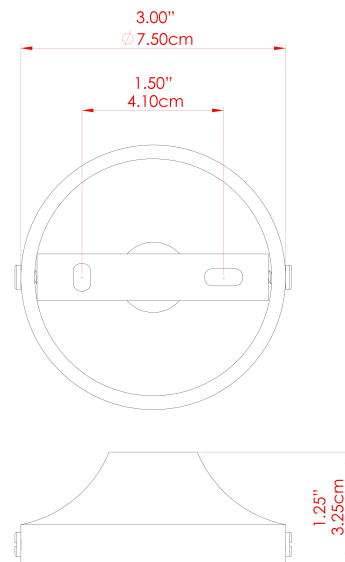

KILKEE Wall Light

MLWL329ANTBRS Antique Brass

| | |
|---------------------------|----------|
| MATERIAL | Brass |
| HEIGHT | 29cm |
| WIDTH DIAMETER | 20cm |
| LENGTH PROJECTION | 23cm |
| WEIGHT | 0.6 kg |
| LAMPHOLDER | E27 |
| MAX WATTAGE | 40W |
| VOLTAGE | 220/240v |
| IP RATING | IP20 |
| CLASS PROTECTION | Class I |
| SHADE | MLFS003 |
| FLEX BAR CHAIN LENGTH | n/a |
| CABLE TYPE | - |

FIXING BRACKET: MLWB03 | Antique Silver

KILKEE Wall Light

MLWL329PCBLK Black

| | |
|---------------------------|----------|
| MATERIAL | Brass |
| HEIGHT | 29cm |
| WIDTH DIAMETER | 20cm |
| LENGTH PROJECTION | 23cm |
| WEIGHT | 0.6 kg |
| LAMPHOLDER | E27 |
| MAX WATTAGE | 40W |
| VOLTAGE | 220/240v |
| IP RATING | IP20 |
| CLASS PROTECTION | Class I |
| SHADE | MLFS003 |
| FLEX BAR CHAIN LENGTH | n/a |
| CABLE TYPE | - |

FIXING BRACKET: MLWB03 | Black

KILKEE Wall Light

MLWL329PCMBK Matt Black

| | |
|---------------------------|----------|
| MATERIAL | Brass |
| HEIGHT | 29cm |
| WIDTH DIAMETER | 20cm |
| LENGTH PROJECTION | 23cm |
| WEIGHT | 0.6 kg |
| LAMPHOLDER | E27 |
| MAX WATTAGE | 40W |
| VOLTAGE | 220/240v |
| IP RATING | IP20 |
| CLASS PROTECTION | Class I |
| SHADE | MLFS003 |
| FLEX BAR CHAIN LENGTH | n/a |
| CABLE TYPE | - |

FIXING BRACKET: MLWB03 | Matt Black

KILKEE Wall Light

MLWL329POLBRS Polished Brass

| | |
|---------------------------|----------|
| MATERIAL | Brass |
| HEIGHT | 29cm |
| WIDTH DIAMETER | 20cm |
| LENGTH PROJECTION | 23cm |
| WEIGHT | 0.6 kg |
| LAMPHOLDER | E27 |
| MAX WATTAGE | 40W |
| VOLTAGE | 220/240v |
| IP RATING | IP20 |
| CLASS PROTECTION | Class I |
| SHADE | MLFS003 |
| FLEX BAR CHAIN LENGTH | n/a |
| CABLE TYPE | - |