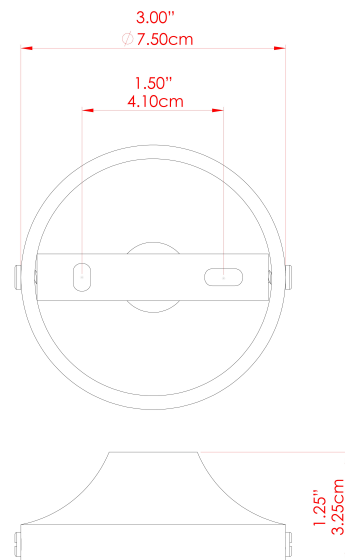

KILKEE Wall Light

MLWL329ANTBRS Antique Brass

| | |
|---------------------------|----------|
| MATERIAL | Brass |
| HEIGHT | 29cm |
| WIDTH DIAMETER | 20cm |
| LENGTH PROJECTION | 23cm |
| WEIGHT | 0.6 kg |
| LAMPHOLDER | E27 |
| MAX WATTAGE | 40W |
| VOLTAGE | 220/240v |
| IP RATING | IP20 |
| CLASS PROTECTION | Class I |
| SHADE | MLFS003 |
| FLEX BAR CHAIN LENGTH | n/a |
| CABLE TYPE | - |

FIXING BRACKET: MLWB03 | Antique Brass

KILKEE Wall Light

MLWL329ANTSLV Antique Silver

| | |
|---------------------------|----------|
| MATERIAL | Brass |
| HEIGHT | 29cm |
| WIDTH DIAMETER | 20cm |
| LENGTH PROJECTION | 23cm |
| WEIGHT | 0.6 kg |
| LAMPHOLDER | E27 |
| MAX WATTAGE | 40W |
| VOLTAGE | 220/240v |
| IP RATING | IP20 |
| CLASS PROTECTION | Class I |
| SHADE | MLFS003 |
| FLEX BAR CHAIN LENGTH | n/a |
| CABLE TYPE | - |

FIXING BRACKET: MLWB03 | Antique Silver

KILKEE Wall Light

MLWL329PCBLK Black

| | |
|---------------------------|----------|
| MATERIAL | Brass |
| HEIGHT | 29cm |
| WIDTH DIAMETER | 20cm |
| LENGTH PROJECTION | 23cm |
| WEIGHT | 0.6 kg |
| LAMPHOLDER | E27 |
| MAX WATTAGE | 40W |
| VOLTAGE | 220/240v |
| IP RATING | IP20 |
| CLASS PROTECTION | Class I |
| SHADE | MLFS003 |
| FLEX BAR CHAIN LENGTH | n/a |
| CABLE TYPE | - |

KILKEE Wall Light

MLWL329SATBRS Satin Brass

| | |
|---------------------------|----------|
| MATERIAL | Brass |
| HEIGHT | 29cm |
| WIDTH DIAMETER | 20cm |
| LENGTH PROJECTION | 23cm |
| WEIGHT | 0.6 kg |
| LAMPHOLDER | E27 |
| MAX WATTAGE | 40W |
| VOLTAGE | 220/240v |
| IP RATING | IP20 |
| CLASS PROTECTION | Class I |
| SHADE | MLFS003 |
| FLEX BAR CHAIN LENGTH | n/a |
| CABLE TYPE | - |