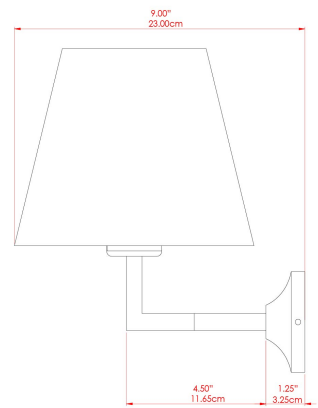

KILKEE Wall Light

MLWL329ANTBRS Antique Brass

| | |
|---------------------------|----------|
| MATERIAL | Brass |
| HEIGHT | 29cm |
| WIDTH DIAMETER | 20cm |
| LENGTH PROJECTION | 23cm |
| WEIGHT | 0.6 kg |
| LAMPHOLDER | E27 |
| MAX WATTAGE | 40W |
| VOLTAGE | 220/240v |
| IP RATING | IP20 |
| CLASS PROTECTION | Class I |
| SHADE | MLFS003 |
| FLEX BAR CHAIN LENGTH | n/a |
| CABLE TYPE | - |

FIXING BRACKET: MLWB03 | Antique Brass

KILKEE Wall Light

MLWL329ANTSLV Antique Silver

| | |
|---------------------------|----------|
| MATERIAL | Brass |
| HEIGHT | 29cm |
| WIDTH DIAMETER | 20cm |
| LENGTH PROJECTION | 23cm |
| WEIGHT | 0.6 kg |
| LAMPHOLDER | E27 |
| MAX WATTAGE | 40W |
| VOLTAGE | 220/240v |
| IP RATING | IP20 |
| CLASS PROTECTION | Class I |
| SHADE | MLFS003 |
| FLEX BAR CHAIN LENGTH | n/a |
| CABLE TYPE | - |

FIXING BRACKET: MLWB03 | Antique Silver

KILKEE Wall Light

MLWL329PCBLK Black

| | |
|---------------------------|----------|
| MATERIAL | Brass |
| HEIGHT | 29cm |
| WIDTH DIAMETER | 20cm |
| LENGTH PROJECTION | 23cm |
| WEIGHT | 0.6 kg |
| LAMPHOLDER | E27 |
| MAX WATTAGE | 40W |
| VOLTAGE | 220/240v |
| IP RATING | IP20 |
| CLASS PROTECTION | Class I |
| SHADE | MLFS003 |
| FLEX BAR CHAIN LENGTH | n/a |
| CABLE TYPE | - |

KILKEE Wall Light

MLWL329SATBRS Satin Brass

| | |
|---------------------------|----------|
| MATERIAL | Brass |
| HEIGHT | 29cm |
| WIDTH DIAMETER | 20cm |
| LENGTH PROJECTION | 23cm |
| WEIGHT | 0.6 kg |
| LAMPHOLDER | E27 |
| MAX WATTAGE | 40W |
| VOLTAGE | 220/240v |
| IP RATING | IP20 |
| CLASS PROTECTION | Class I |
| SHADE | MLFS003 |
| FLEX BAR CHAIN LENGTH | n/a |
| CABLE TYPE | - |