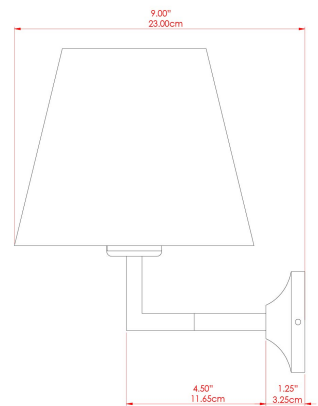

FIXING BRACKET: MLWB03 | Antique Silver

KILKEE Wall Light

MLWL329PCBLK Black

| | |
|---------------------------|----------|
| MATERIAL | Brass |
| HEIGHT | 29cm |
| WIDTH DIAMETER | 20cm |
| LENGTH PROJECTION | 23cm |
| WEIGHT | 0.6 kg |
| LAMPHOLDER | E27 |
| MAX WATTAGE | 40W |
| VOLTAGE | 220/240v |
| IP RATING | IP20 |
| CLASS PROTECTION | Class I |
| SHADE | MLFS003 |
| FLEX BAR CHAIN LENGTH | n/a |
| CABLE TYPE | - |

FIXING BRACKET: MLWB03 | Black

KILKEE Wall Light

MLWL329PCMBK Matt Black

| | |
|---------------------------|----------|
| MATERIAL | Brass |
| HEIGHT | 29cm |
| WIDTH DIAMETER | 20cm |
| LENGTH PROJECTION | 23cm |
| WEIGHT | 0.6 kg |
| LAMPHOLDER | E27 |
| MAX WATTAGE | 40W |
| VOLTAGE | 220/240v |
| IP RATING | IP20 |
| CLASS PROTECTION | Class I |
| SHADE | MLFS003 |
| FLEX BAR CHAIN LENGTH | n/a |
| CABLE TYPE | - |

FIXING BRACKET: MLWB03 | Matt Black

KILKEE Wall Light

MLWL329POLBRS Polished Brass

| | |
|---------------------------|----------|
| MATERIAL | Brass |
| HEIGHT | 29cm |
| WIDTH DIAMETER | 20cm |
| LENGTH PROJECTION | 23cm |
| WEIGHT | 0.6 kg |
| LAMPHOLDER | E27 |
| MAX WATTAGE | 40W |
| VOLTAGE | 220/240v |
| IP RATING | IP20 |
| CLASS PROTECTION | Class I |
| SHADE | MLFS003 |
| FLEX BAR CHAIN LENGTH | n/a |
| CABLE TYPE | - |

KILKEE Wall Light

MLWL329SATBRS Satin Brass

| | |
|---------------------------|----------|
| MATERIAL | Brass |
| HEIGHT | 29cm |
| WIDTH DIAMETER | 20cm |
| LENGTH PROJECTION | 23cm |
| WEIGHT | 0.6 kg |
| LAMPHOLDER | E27 |
| MAX WATTAGE | 40W |
| VOLTAGE | 220/240v |
| IP RATING | IP20 |
| CLASS PROTECTION | Class I |
| SHADE | MLFS003 |
| FLEX BAR CHAIN LENGTH | n/a |
| CABLE TYPE | - |