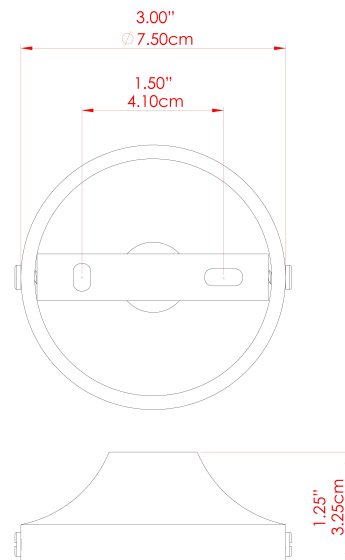

FIXING BRACKET: MLWB03 | Satin Brass