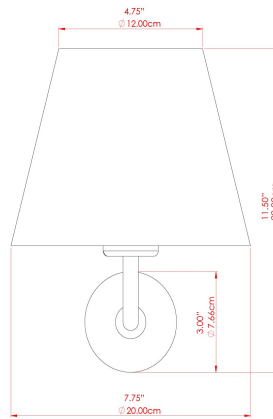

KILKEE Wall Light

MLWL329ANTBRS Antique Brass

| | |
|---------------------------|----------|
| MATERIAL | Brass |
| HEIGHT | 29cm |
| WIDTH DIAMETER | 20cm |
| LENGTH PROJECTION | 23cm |
| WEIGHT | 0.6 kg |
| LAMPHOLDER | E27 |
| MAX WATTAGE | 40W |
| VOLTAGE | 220/240v |
| IP RATING | IP20 |
| CLASS PROTECTION | Class I |
| SHADE | MLFS003 |
| FLEX BAR CHAIN LENGTH | n/a |
| CABLE TYPE | - |

FIXING BRACKET: MLWB03 | Black

KILKEE Wall Light

MLWL329PCMBK Matt Black

| | |
|---------------------------|----------|
| MATERIAL | Brass |
| HEIGHT | 29cm |
| WIDTH DIAMETER | 20cm |
| LENGTH PROJECTION | 23cm |
| WEIGHT | 0.6 kg |
| LAMPHOLDER | E27 |
| MAX WATTAGE | 40W |
| VOLTAGE | 220/240v |
| IP RATING | IP20 |
| CLASS PROTECTION | Class I |
| SHADE | MLFS003 |
| FLEX BAR CHAIN LENGTH | n/a |
| CABLE TYPE | - |

FIXING BRACKET: MLWB03 | Matt Black

KILKEE Wall Light

MLWL329POLBRS Polished Brass

| | |
|---------------------------|----------|
| MATERIAL | Brass |
| HEIGHT | 29cm |
| WIDTH DIAMETER | 20cm |
| LENGTH PROJECTION | 23cm |
| WEIGHT | 0.6 kg |
| LAMPHOLDER | E27 |
| MAX WATTAGE | 40W |
| VOLTAGE | 220/240v |
| IP RATING | IP20 |
| CLASS PROTECTION | Class I |
| SHADE | MLFS003 |
| FLEX BAR CHAIN LENGTH | n/a |
| CABLE TYPE | - |

KILKEE Wall Light

MLWL329SATBRS Satin Brass

| | |
|---------------------------|----------|
| MATERIAL | Brass |
| HEIGHT | 29cm |
| WIDTH DIAMETER | 20cm |
| LENGTH PROJECTION | 23cm |
| WEIGHT | 0.6 kg |
| LAMPHOLDER | E27 |
| MAX WATTAGE | 40W |
| VOLTAGE | 220/240v |
| IP RATING | IP20 |
| CLASS PROTECTION | Class I |
| SHADE | MLFS003 |
| FLEX BAR CHAIN LENGTH | n/a |
| CABLE TYPE | - |