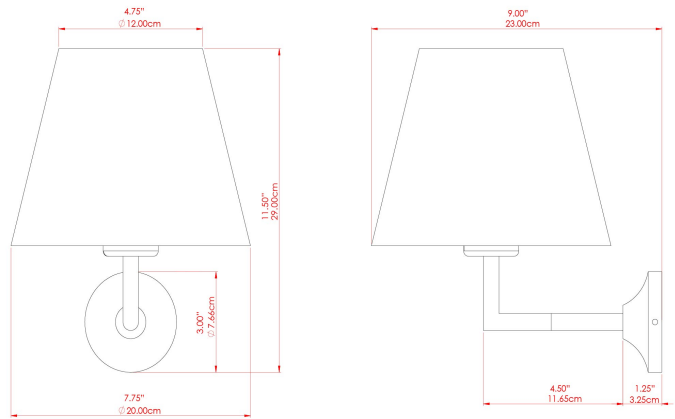

KILKEE Wall Light

MLWL329ANTBRS Antique Brass

| | |
|---------------------------|----------|
| MATERIAL | Brass |
| HEIGHT | 29cm |
| WIDTH DIAMETER | 20cm |
| LENGTH PROJECTION | 23cm |
| WEIGHT | 0.6 kg |
| LAMPHOLDER | E27 |
| MAX WATTAGE | 40W |
| VOLTAGE | 220/240v |
| IP RATING | IP20 |
| CLASS PROTECTION | Class I |
| SHADE | MLFS003 |
| FLEX BAR CHAIN LENGTH | n/a |
| CABLE TYPE | - |

FIXING BRACKET: MLWB03 | Antique Brass

KILKEE Wall Light

MLWL329ANTSLV Antique Silver

| | |
|---------------------------|----------|
| MATERIAL | Brass |
| HEIGHT | 29cm |
| WIDTH DIAMETER | 20cm |
| LENGTH PROJECTION | 23cm |
| WEIGHT | 0.6 kg |
| LAMPHOLDER | E27 |
| MAX WATTAGE | 40W |
| VOLTAGE | 220/240v |
| IP RATING | IP20 |
| CLASS PROTECTION | Class I |
| SHADE | MLFS003 |
| FLEX BAR CHAIN LENGTH | n/a |
| CABLE TYPE | - |

FIXING BRACKET: MLWB03 | Antique Silver

KILKEE Wall Light

MLWL329PCBLK Black

| | |
|---------------------------|----------|
| MATERIAL | Brass |
| HEIGHT | 29cm |
| WIDTH DIAMETER | 20cm |
| LENGTH PROJECTION | 23cm |
| WEIGHT | 0.6 kg |
| LAMPHOLDER | E27 |
| MAX WATTAGE | 40W |
| VOLTAGE | 220/240v |
| IP RATING | IP20 |
| CLASS PROTECTION | Class I |
| SHADE | MLFS003 |
| FLEX BAR CHAIN LENGTH | n/a |
| CABLE TYPE | - |

KILKEE Wall Light

MLWL329SATBRS Satin Brass

| | |
|---------------------------|----------|
| MATERIAL | Brass |
| HEIGHT | 29cm |
| WIDTH DIAMETER | 20cm |
| LENGTH PROJECTION | 23cm |
| WEIGHT | 0.6 kg |
| LAMPHOLDER | E27 |
| MAX WATTAGE | 40W |
| VOLTAGE | 220/240v |
| IP RATING | IP20 |
| CLASS PROTECTION | Class I |
| SHADE | MLFS003 |
| FLEX BAR CHAIN LENGTH | n/a |
| CABLE TYPE | - |