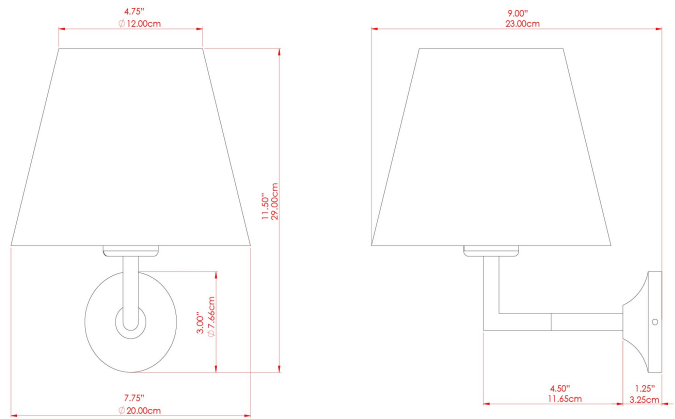

KILKEE Wall Light

MLWL329ANTBRS Antique Brass

| | |
|---------------------------|----------|
| MATERIAL | Brass |
| HEIGHT | 29cm |
| WIDTH DIAMETER | 20cm |
| LENGTH PROJECTION | 23cm |
| WEIGHT | 0.6 kg |
| LAMPHOLDER | E27 |
| MAX WATTAGE | 40W |
| VOLTAGE | 220/240v |
| IP RATING | IP20 |
| CLASS PROTECTION | Class I |
| SHADE | MLFS003 |
| FLEX BAR CHAIN LENGTH | n/a |
| CABLE TYPE | - |

FIXING BRACKET: MLWB03 | Matt Black

KILKEE Wall Light

MLWL329POLBRS Polished Brass

| | |
|---------------------------|----------|
| MATERIAL | Brass |
| HEIGHT | 29cm |
| WIDTH DIAMETER | 20cm |
| LENGTH PROJECTION | 23cm |
| WEIGHT | 0.6 kg |
| LAMPHOLDER | E27 |
| MAX WATTAGE | 40W |
| VOLTAGE | 220/240v |
| IP RATING | IP20 |
| CLASS PROTECTION | Class I |
| SHADE | MLFS003 |
| FLEX BAR CHAIN LENGTH | n/a |
| CABLE TYPE | - |

KILKEE Wall Light

MLWL329SATBRS Satin Brass

| | |
|---------------------------|----------|
| MATERIAL | Brass |
| HEIGHT | 29cm |
| WIDTH DIAMETER | 20cm |
| LENGTH PROJECTION | 23cm |
| WEIGHT | 0.6 kg |
| LAMPHOLDER | E27 |
| MAX WATTAGE | 40W |
| VOLTAGE | 220/240v |
| IP RATING | IP20 |
| CLASS PROTECTION | Class I |
| SHADE | MLFS003 |
| FLEX BAR CHAIN LENGTH | n/a |
| CABLE TYPE | - |