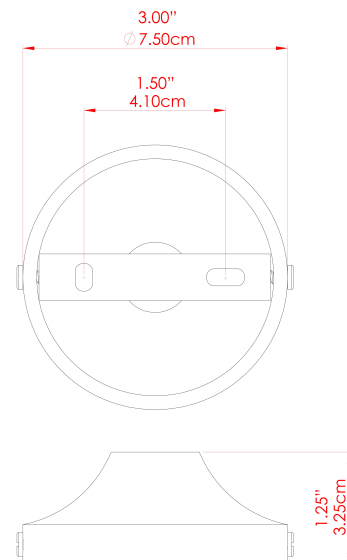

FIXING BRACKET: MLWB03 | Polished Brass

WWW.MULLANLIGHTING.COM

Product Notes:

1) Bulbs not included. 2) Dimensions do not include bulbs. 3) All products are individually made-to-order and therefore may differ slightly within manufacturing tolerances. 4) Cable / chain can be shortened during installation. Longer cable / chain lengths available on request. 5) Additional colour finishes may be available on request. 6) Refer to our website for a full list of terms and conditions.