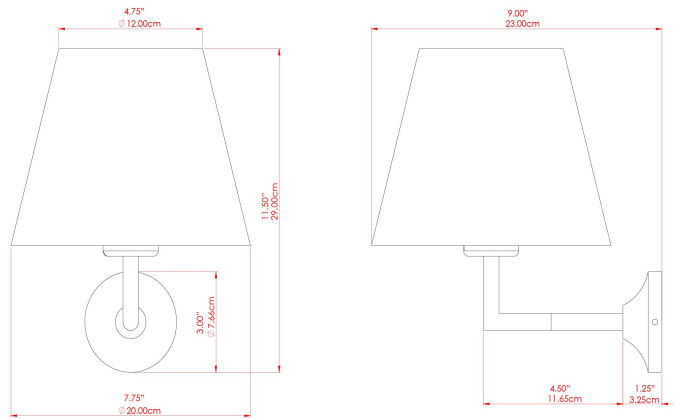

KILKEE Wall Light

MLWL329ANTBRS Antique Brass

| | |
|---------------------------|----------|
| MATERIAL | Brass |
| HEIGHT | 29cm |
| WIDTH DIAMETER | 20cm |
| LENGTH PROJECTION | 23cm |
| WEIGHT | 0.6 kg |
| LAMPHOLDER | E27 |
| MAX WATTAGE | 40W |
| VOLTAGE | 220/240v |
| IP RATING | IP20 |
| CLASS PROTECTION | Class I |
| SHADE | MLFS003 |
| FLEX BAR CHAIN LENGTH | n/a |
| CABLE TYPE | - |

FIXING BRACKET: MLWB03 | Antique Brass

KILKEE Wall Light

MLWL329ANTSLV Antique Silver

| | |
|---------------------------|----------|
| MATERIAL | Brass |
| HEIGHT | 29cm |
| WIDTH DIAMETER | 20cm |
| LENGTH PROJECTION | 23cm |
| WEIGHT | 0.6 kg |
| LAMPHOLDER | E27 |
| MAX WATTAGE | 40W |
| VOLTAGE | 220/240v |
| IP RATING | IP20 |
| CLASS PROTECTION | Class I |
| SHADE | MLFS003 |
| FLEX BAR CHAIN LENGTH | n/a |
| CABLE TYPE | - |

FIXING BRACKET: MLWB03 | Antique Silver

KILKEE Wall Light

MLWL329PCBLK Black

| | |
|---------------------------|----------|
| MATERIAL | Brass |
| HEIGHT | 29cm |
| WIDTH DIAMETER | 20cm |
| LENGTH PROJECTION | 23cm |
| WEIGHT | 0.6 kg |
| LAMPHOLDER | E27 |
| MAX WATTAGE | 40W |
| VOLTAGE | 220/240v |
| IP RATING | IP20 |
| CLASS PROTECTION | Class I |
| SHADE | MLFS003 |
| FLEX BAR CHAIN LENGTH | n/a |
| CABLE TYPE | - |

FIXING BRACKET: MLWB03 | Black

KILKEE Wall Light

MLWL329PCMBK Matt Black

| | |
|---------------------------|----------|
| MATERIAL | Brass |
| HEIGHT | 29cm |
| WIDTH DIAMETER | 20cm |
| LENGTH PROJECTION | 23cm |
| WEIGHT | 0.6 kg |
| LAMPHOLDER | E27 |
| MAX WATTAGE | 40W |
| VOLTAGE | 220/240v |
| IP RATING | IP20 |
| CLASS PROTECTION | Class I |
| SHADE | MLFS003 |
| FLEX BAR CHAIN LENGTH | n/a |
| CABLE TYPE | - |