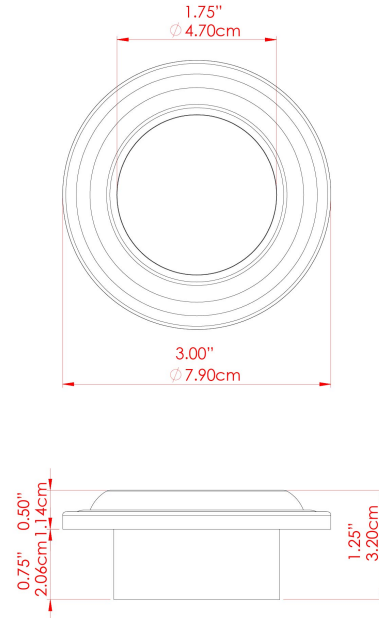

LEFKOSIA Recessed Light

MLRS001ANTBRS Antique Brass

MATERIAL	Brass
HEIGHT	1cm
WIDTH DIAMETER	8cm
LENGTH PROJECTION	n/a
WEIGHT	0.08 kg
LAMPHOLDER	GU10
MAX WATTAGE	6.5W
VOLTAGE	220/240v
IP RATING	IP20
CLASS PROTECTION	Class I
SHADE	-
FLEX BAR CHAIN LENGTH	n/a
CABLE TYPE	-

FIXING BRACKET: -

LEFKOSIA Recessed Light

MLRS001ANTSLV Antique Silver

MATERIAL	Brass
HEIGHT	1cm
WIDTH DIAMETER	8cm
LENGTH PROJECTION	n/a
WEIGHT	0.08 kg
LAMPHOLDER	GU10
MAX WATTAGE	6.5W
VOLTAGE	220/240v
IP RATING	IP20
CLASS PROTECTION	Class I
SHADE	-
FLEX BAR CHAIN LENGTH	n/a
CABLE TYPE	-

LEFKOSIA Recessed Light

MLRS001POLBRS Polished Brass

MATERIAL	Brass
HEIGHT	1cm
WIDTH DIAMETER	8cm
LENGTH PROJECTION	n/a
WEIGHT	0.08 kg
LAMPHOLDER	GU10
MAX WATTAGE	6.5W
VOLTAGE	220/240v
IP RATING	IP20
CLASS PROTECTION	Class I
SHADE	-
FLEX BAR CHAIN LENGTH	n/a
CABLE TYPE	-

LEFKOSIA Recessed Light

MLRS001SATBRS Satin Brass

MATERIAL	Brass
HEIGHT	1cm
WIDTH DIAMETER	8cm
LENGTH PROJECTION	n/a
WEIGHT	0.08 kg
LAMPHOLDER	GU10
MAX WATTAGE	6.5W
VOLTAGE	220/240v
IP RATING	IP20
CLASS PROTECTION	Class I
SHADE	-
FLEX BAR CHAIN LENGTH	n/a
CABLE TYPE	-