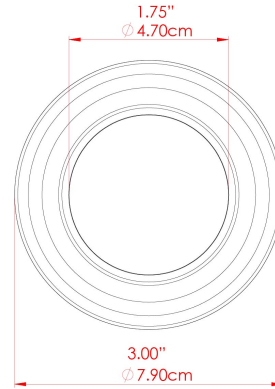

LEFKOSIA Recessed Light

MLRS001ANTBRS Antique Brass

MATERIAL	Brass
HEIGHT	1cm
WIDTH DIAMETER	8cm
LENGTH PROJECTION	n/a
WEIGHT	0.08 kg
LAMPHOLDER	GU10
MAX WATTAGE	6.5W
VOLTAGE	220/240v
IP RATING	IP20
CLASS PROTECTION	Class I
SHADE	-
FLEX BAR CHAIN LENGTH	n/a
CABLE TYPE	-

FIXING BRACKET: -

LEFKOSIA Recessed Light

MLRS001ANTSLV Antique Silver

MATERIAL	Brass
HEIGHT	1cm
WIDTH DIAMETER	8cm
LENGTH PROJECTION	n/a
WEIGHT	0.08 kg
LAMPHOLDER	GU10
MAX WATTAGE	6.5W
VOLTAGE	220/240v
IP RATING	IP20
CLASS PROTECTION	Class I
SHADE	-
FLEX BAR CHAIN LENGTH	n/a
CABLE TYPE	-

LEFKOSIA Recessed Light

MLRS001POLBRS Polished Brass

MATERIAL	Brass
HEIGHT	1cm
WIDTH DIAMETER	8cm
LENGTH PROJECTION	n/a
WEIGHT	0.08 kg
LAMPHOLDER	GU10
MAX WATTAGE	6.5W
VOLTAGE	220/240v
IP RATING	IP20
CLASS PROTECTION	Class I
SHADE	-
FLEX BAR CHAIN LENGTH	n/a
CABLE TYPE	-

LEFKOSIA Recessed Light

MLRS001SATBRS Satin Brass

MATERIAL	Brass
HEIGHT	1cm
WIDTH DIAMETER	8cm
LENGTH PROJECTION	n/a
WEIGHT	0.08 kg
LAMPHOLDER	GU10
MAX WATTAGE	6.5W
VOLTAGE	220/240v
IP RATING	IP20
CLASS PROTECTION	Class I
SHADE	-
FLEX BAR CHAIN LENGTH	n/a
CABLE TYPE	-