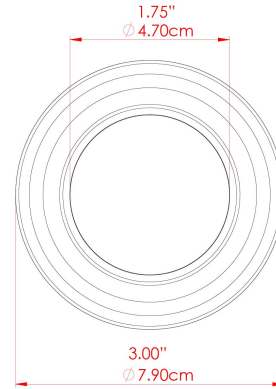

LEFKOSIA Recessed Light

MLRS001ANTBRS Antique Brass

MATERIAL	Brass
HEIGHT	1cm
WIDTH DIAMETER	8cm
LENGTH PROJECTION	n/a
WEIGHT	0.08 kg
LAMPHOLDER	GU10
MAX WATTAGE	6.5W
VOLTAGE	220/240v
IP RATING	IP20
CLASS PROTECTION	Class I
SHADE	-
FLEX BAR CHAIN LENGTH	n/a
CABLE TYPE	-

FIXING BRACKET: -

LEFKOSIA Recessed Light

MLRS001ANTSLV Antique Silver

MATERIAL	Brass
HEIGHT	1cm
WIDTH DIAMETER	8cm
LENGTH PROJECTION	n/a
WEIGHT	0.08 kg
LAMPHOLDER	GU10
MAX WATTAGE	6.5W
VOLTAGE	220/240v
IP RATING	IP20
CLASS PROTECTION	Class I
SHADE	-
FLEX BAR CHAIN LENGTH	n/a
CABLE TYPE	-

LEFKOSIA Recessed Light

MLRS001POLBRS Polished Brass

MATERIAL	Brass
HEIGHT	1cm
WIDTH DIAMETER	8cm
LENGTH PROJECTION	n/a
WEIGHT	0.08 kg
LAMPHOLDER	GU10
MAX WATTAGE	6.5W
VOLTAGE	220/240v
IP RATING	IP20
CLASS PROTECTION	Class I
SHADE	-
FLEX BAR CHAIN LENGTH	n/a
CABLE TYPE	-

LEFKOSIA Recessed Light

MLRS001SATBRS Satin Brass

MATERIAL	Brass
HEIGHT	1cm
WIDTH DIAMETER	8cm
LENGTH PROJECTION	n/a
WEIGHT	0.08 kg
LAMPHOLDER	GU10
MAX WATTAGE	6.5W
VOLTAGE	220/240v
IP RATING	IP20
CLASS PROTECTION	Class I
SHADE	-
FLEX BAR CHAIN LENGTH	n/a
CABLE TYPE	-