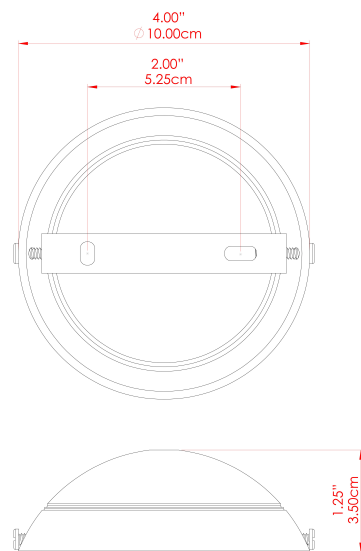

MATERIAL	Brass | Aluminium
HEIGHT	15-27cm
WIDTH | DIAMETER	15cm
LENGTH | PROJECTION	19-38cm
WEIGHT	0.9 kg
LAMPHOLDER	E27
MAX WATTAGE	25W
VOLTAGE	220/240v
IP RATING	IP20
CLASS PROTECTION	Class I
SHADE	-
FLEX | BAR | CHAIN LENGTH	n/a
CABLE TYPE	- |

FIXING BRACKET: MLWB01 | Antique Brass