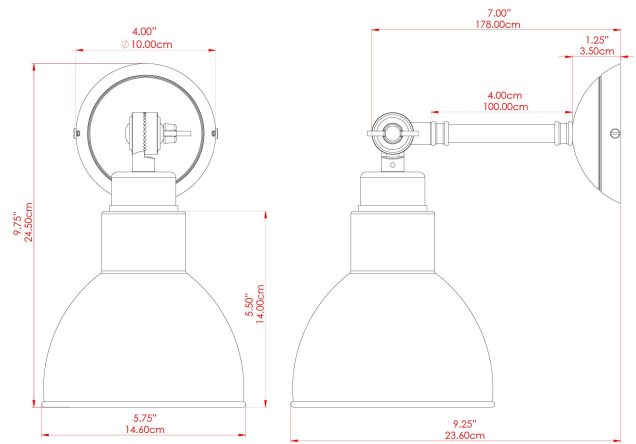

## MLWL226ANTBRS Antique Brass

MATERIAL	Brass
HEIGHT	15-27cm
WIDTH   DIAMETER	15cm
LENGTH   PROJECTION	19-38cm
WEIGHT	0.9 kg
LAMPHOLDER	E27
MAX WATTAGE	25W
VOLTAGE	220/240v
IP RATING	IP20
CLASS PROTECTION	Class I
SHADE	-
FLEX   BAR   CHAIN LENGTH	n/a
CABLE TYPE	-

# MLWL226ANTSLV Antique Silver

MATERIAL	Brass
HEIGHT	15-27cm
WIDTH   DIAMETER	15cm
LENGTH   PROJECTION	19-38cm
WEIGHT	0.9 kg
LAMPHOLDER	E27
MAX WATTAGE	25W
VOLTAGE	220/240v
IP RATING	IP20
CLASS PROTECTION	Class I
SHADE	-
FLEX   BAR   CHAIN LENGTH	n/a
CABLE TYPE	-

# BAKU Wall Light

MLWL226PCMBK Matt Black

MATERIAL	Brass   Aluminium
HEIGHT	15-27cm
WIDTH   DIAMETER	15cm
LENGTH   PROJECTION	19-38cm
WEIGHT	0.9 kg
LAMPHOLDER	E27
MAX WATTAGE	25W
VOLTAGE	220/240v
IP RATING	IP20
CLASS PROTECTION	Class I
SHADE	-
FLEX   BAR   CHAIN LENGTH	n/a
CABLE TYPE	-

## MLWL226POLBRS Polished Brass

MATERIAL	Brass
HEIGHT	15-27cm
WIDTH   DIAMETER	15cm
LENGTH   PROJECTION	19-38cm
WEIGHT	0.9 kg
LAMPHOLDER	E27
MAX WATTAGE	25W
VOLTAGE	220/240v
IP RATING	IP20
CLASS PROTECTION	Class I
SHADE	-
FLEX   BAR   CHAIN LENGTH	n/a
CABLE TYPE	-