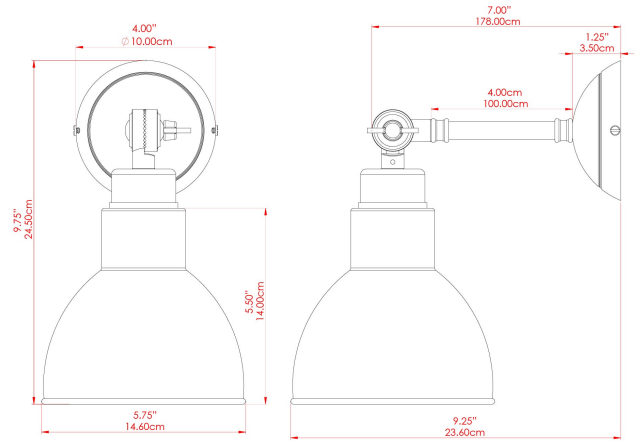

## MLWL226ANTBRS Antique Brass

MATERIAL	Brass
HEIGHT	15-27cm
WIDTH   DIAMETER	15cm
LENGTH   PROJECTION	19-38cm
WEIGHT	0.9 kg
LAMPHOLDER	E27
MAX WATTAGE	25W
VOLTAGE	220/240v
IP RATING	IP20
CLASS PROTECTION	Class I
SHADE	-
FLEX   BAR   CHAIN LENGTH	n/a
CABLE TYPE	-

# MLWL226ANTSLV Antique Silver

MATERIAL	Brass
HEIGHT	15-27cm
WIDTH   DIAMETER	15cm
LENGTH   PROJECTION	19-38cm
WEIGHT	0.9 kg
LAMPHOLDER	E27
MAX WATTAGE	25W
VOLTAGE	220/240v
IP RATING	IP20
CLASS PROTECTION	Class I
SHADE	-
FLEX   BAR   CHAIN LENGTH	n/a
CABLE TYPE	-

# BAKU Wall Light

MLWL226PCMBK Matt Black

MATERIAL	Brass   Aluminium
HEIGHT	15-27cm
WIDTH   DIAMETER	15cm
LENGTH   PROJECTION	19-38cm
WEIGHT	0.9 kg
LAMPHOLDER	E27
MAX WATTAGE	25W
VOLTAGE	220/240v
IP RATING	IP20
CLASS PROTECTION	Class I
SHADE	-
FLEX   BAR   CHAIN LENGTH	n/a
CABLE TYPE	-

## MLWL226POLBRS Polished Brass

MATERIAL	Brass
HEIGHT	15-27cm
WIDTH   DIAMETER	15cm
LENGTH   PROJECTION	19-38cm
WEIGHT	0.9 kg
LAMPHOLDER	E27
MAX WATTAGE	25W
VOLTAGE	220/240v
IP RATING	IP20
CLASS PROTECTION	Class I
SHADE	-
FLEX   BAR   CHAIN LENGTH	n/a
CABLE TYPE	-