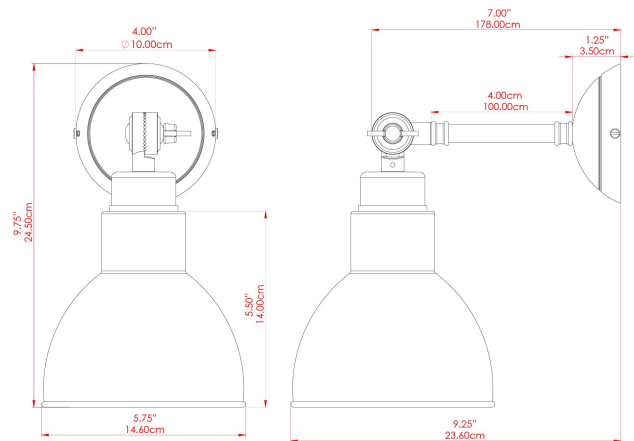

## MLWL226ANTBRS Antique Brass

MATERIAL	Brass
HEIGHT	15-27cm
WIDTH   DIAMETER	15cm
LENGTH   PROJECTION	19-38cm
WEIGHT	0.9 kg
LAMPHOLDER	E27
MAX WATTAGE	25W
VOLTAGE	220/240v
IP RATING	IP20
CLASS PROTECTION	Class I
SHADE	-
FLEX   BAR   CHAIN LENGTH	n/a
CABLE TYPE	-

# MLWL226ANTSLV Antique Silver

MATERIAL	Brass
HEIGHT	15-27cm
WIDTH   DIAMETER	15cm
LENGTH   PROJECTION	19-38cm
WEIGHT	0.9 kg
LAMPHOLDER	E27
MAX WATTAGE	25W
VOLTAGE	220/240v
IP RATING	IP20
CLASS PROTECTION	Class I
SHADE	-
FLEX   BAR   CHAIN LENGTH	n/a
CABLE TYPE	-

# BAKU Wall Light

MLWL226PCMBK Matt Black

MATERIAL	Brass   Aluminium
HEIGHT	15-27cm
WIDTH   DIAMETER	15cm
LENGTH   PROJECTION	19-38cm
WEIGHT	0.9 kg
LAMPHOLDER	E27
MAX WATTAGE	25W
VOLTAGE	220/240v
IP RATING	IP20
CLASS PROTECTION	Class I
SHADE	-
FLEX   BAR   CHAIN LENGTH	n/a
CABLE TYPE	-

## MLWL226POLBRS Polished Brass

MATERIAL	Brass
HEIGHT	15-27cm
WIDTH   DIAMETER	15cm
LENGTH   PROJECTION	19-38cm
WEIGHT	0.9 kg
LAMPHOLDER	E27
MAX WATTAGE	25W
VOLTAGE	220/240v
IP RATING	IP20
CLASS PROTECTION	Class I
SHADE	-
FLEX   BAR   CHAIN LENGTH	n/a
CABLE TYPE	-