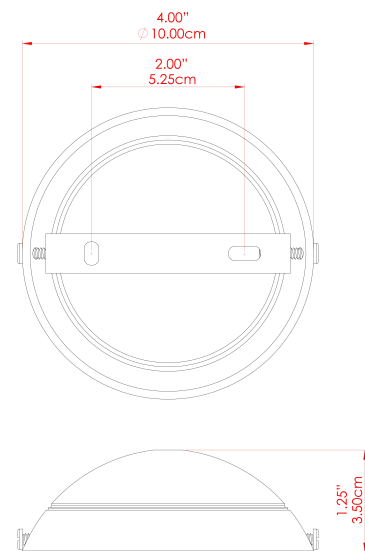

FIXING BRACKET: MLWB01 | Antique Brass