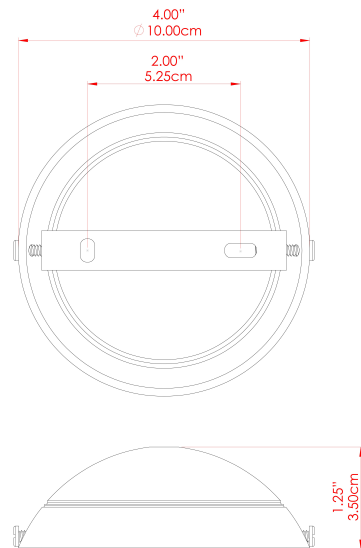

FIXING BRACKET: MLWB01 | Polished Brass