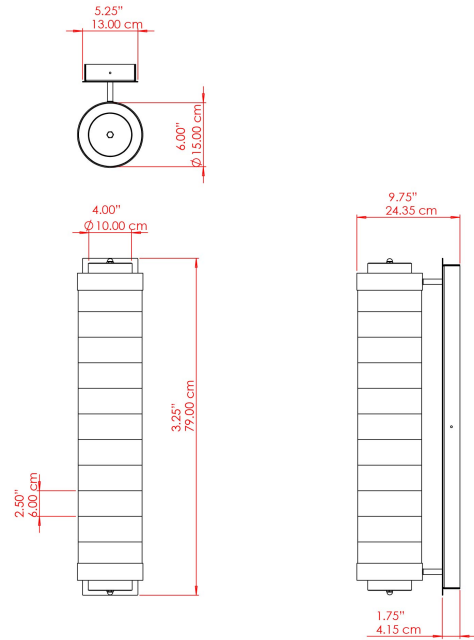

ASHFORD Wall Light

MLWL504ANTBRS Antique Brass

MATERIAL	Brass Steel Acrylic
HEIGHT	79.6cm
WIDTH DIAMETER	15.4cm
LENGTH PROJECTION	24.3cm
WEIGHT	9.6 kg
LAMPHOLDER	Integrated
MAX WATTAGE	25W
VOLTAGE	220/240v
IP RATING	IP20
CLASS PROTECTION	Class I
SHADE	-
FLEX BAR CHAIN LENGTH	n/a
CABLE TYPE	MLCA009 Black PVC Flexible Cable 2 Core

ASHFORD Wall Light

MLWL504ANTSLV Antique Silver

MATERIAL	Brass Steel Acrylic
HEIGHT	79.6cm
WIDTH DIAMETER	15.4cm
LENGTH PROJECTION	24.3cm
WEIGHT	9.6 kg
LAMPHOLDER	Integrated
MAX WATTAGE	25W
VOLTAGE	220/240v
IP RATING	IP20
CLASS PROTECTION	Class I
SHADE	-
FLEX BAR CHAIN LENGTH	n/a
CABLE TYPE	MLCA009 Black PVC Flexible Cable 2 Core

ASHFORD Wall Light

MLWL504SATBRS Satin Brass

MATERIAL	Brass Steel Acrylic
HEIGHT	79.6cm
WIDTH DIAMETER	15.4cm
LENGTH PROJECTION	24.3cm
WEIGHT	9.6 kg
LAMPHOLDER	Integrated
MAX WATTAGE	25W
VOLTAGE	220/240v
IP RATING	IP20
CLASS PROTECTION	Class I
SHADE	-
FLEX BAR CHAIN LENGTH	n/a
CABLE TYPE	MLCA009 Black PVC Flexible Cable 2 Core

FIXING BRACKET: MLWB24

ASHFORD Wall Light

MLWL504POLBRS Polished Brass

MATERIAL	Brass Steel Acrylic
HEIGHT	79.6cm
WIDTH DIAMETER	15.4cm
LENGTH PROJECTION	24.3cm
WEIGHT	9.6 kg
LAMPHOLDER	Integrated
MAX WATTAGE	25W
VOLTAGE	220/240v
IP RATING	IP20
CLASS PROTECTION	Class I
SHADE	-
FLEX BAR CHAIN LENGTH	n/a
CABLE TYPE	MLCA009 Black PVC Flexible Cable 2 Core