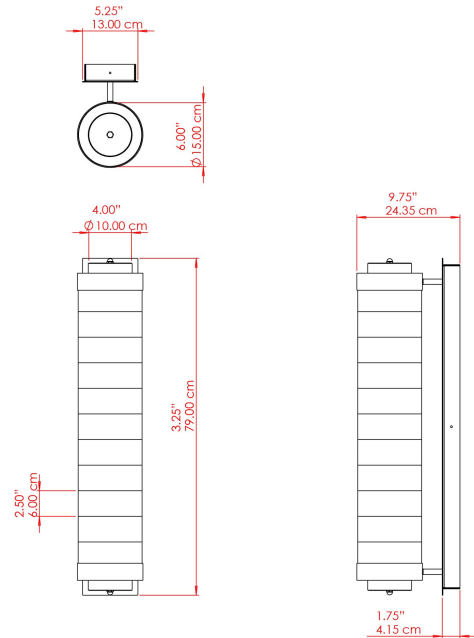

ASHFORD Wall Light

MLWL504ANTSLV Antique Silver

MATERIAL	Brass Steel Acrylic
HEIGHT	79.6cm
WIDTH DIAMETER	15.4cm
LENGTH PROJECTION	24.3cm
WEIGHT	9.6 kg
LAMPHOLDER	Integrated
MAX WATTAGE	25W
VOLTAGE	220/240v
IP RATING	IP20
CLASS PROTECTION	Class I
SHADE	-
FLEX BAR CHAIN LENGTH	n/a
CABLE TYPE	MLCA009 Black PVC Flexible Cable 2 Core

ASHFORD Wall Light

MLWL504SATBRS Satin Brass

MATERIAL	Brass Steel Acrylic
HEIGHT	79.6cm
WIDTH DIAMETER	15.4cm
LENGTH PROJECTION	24.3cm
WEIGHT	9.6 kg
LAMPHOLDER	Integrated
MAX WATTAGE	25W
VOLTAGE	220/240v
IP RATING	IP20
CLASS PROTECTION	Class I
SHADE	-
FLEX BAR CHAIN LENGTH	n/a
CABLE TYPE	MLCA009 Black PVC Flexible Cable 2 Core

FIXING BRACKET: MLWB24

ASHFORD Wall Light

MLWL504POLBRS Polished Brass

MATERIAL	Brass Steel Acrylic
HEIGHT	79.6cm
WIDTH DIAMETER	15.4cm
LENGTH PROJECTION	24.3cm
WEIGHT	9.6 kg
LAMPHOLDER	Integrated
MAX WATTAGE	25W
VOLTAGE	220/240v
IP RATING	IP20
CLASS PROTECTION	Class I
SHADE	-
FLEX BAR CHAIN LENGTH	n/a
CABLE TYPE	MLCA009 Black PVC Flexible Cable 2 Core

ASHFORD Wall Light

MLWL504PCMBK Matt Black

MATERIAL	Brass Steel Acrylic
HEIGHT	79.6cm
WIDTH DIAMETER	15.4cm
LENGTH PROJECTION	24.3cm
WEIGHT	9.6 kg
LAMPHOLDER	Integrated
MAX WATTAGE	25W
VOLTAGE	220/240v
IP RATING	IP20
CLASS PROTECTION	Class I
SHADE	-
FLEX BAR CHAIN LENGTH	n/a
CABLE TYPE	MLCA009 Black PVC Flexible Cable 2 Core