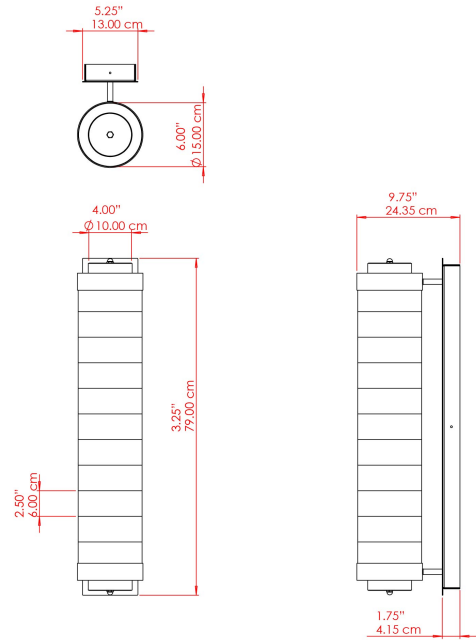

ASHFORD Wall Light

MLWL504ANTBRS Antique Brass

MATERIAL	Brass Steel Acrylic
HEIGHT	79.6cm
WIDTH DIAMETER	15.4cm
LENGTH PROJECTION	24.3cm
WEIGHT	9.6 kg
LAMPHOLDER	Integrated
MAX WATTAGE	25W
VOLTAGE	220/240v
IP RATING	IP20
CLASS PROTECTION	Class I
SHADE	-
FLEX BAR CHAIN LENGTH	n/a
CABLE TYPE	MLCA009 Black PVC Flexible Cable 2 Core

ASHFORD Wall Light

MLWL504ANTSLV Antique Silver

MATERIAL	Brass Steel Acrylic
HEIGHT	79.6cm
WIDTH DIAMETER	15.4cm
LENGTH PROJECTION	24.3cm
WEIGHT	9.6 kg
LAMPHOLDER	Integrated
MAX WATTAGE	25W
VOLTAGE	220/240v
IP RATING	IP20
CLASS PROTECTION	Class I
SHADE	-
FLEX BAR CHAIN LENGTH	n/a
CABLE TYPE	MLCA009 Black PVC Flexible Cable 2 Core

ASHFORD Wall Light

MLWL504SATBRS Satin Brass

MATERIAL	Brass Steel Acrylic
HEIGHT	79.6cm
WIDTH DIAMETER	15.4cm
LENGTH PROJECTION	24.3cm
WEIGHT	9.6 kg
LAMPHOLDER	Integrated
MAX WATTAGE	25W
VOLTAGE	220/240v
IP RATING	IP20
CLASS PROTECTION	Class I
SHADE	-
FLEX BAR CHAIN LENGTH	n/a
CABLE TYPE	MLCA009 Black PVC Flexible Cable 2 Core

FIXING BRACKET: MLWB24

ASHFORD Wall Light

MLWL504POLBRS Polished Brass

MATERIAL	Brass Steel Acrylic
HEIGHT	79.6cm
WIDTH DIAMETER	15.4cm
LENGTH PROJECTION	24.3cm
WEIGHT	9.6 kg
LAMPHOLDER	Integrated
MAX WATTAGE	25W
VOLTAGE	220/240v
IP RATING	IP20
CLASS PROTECTION	Class I
SHADE	-
FLEX BAR CHAIN LENGTH	n/a
CABLE TYPE	MLCA009 Black PVC Flexible Cable 2 Core