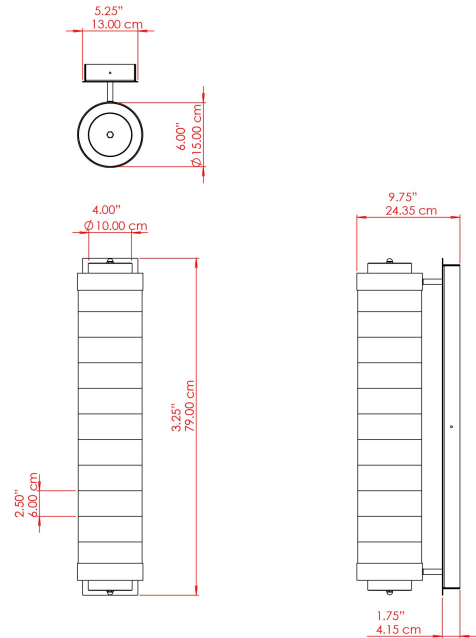

ASHFORD Wall Light

MLWL504ANTSLV Antique Silver

MATERIAL	Brass Steel Acrylic
HEIGHT	79.6cm
WIDTH DIAMETER	15.4cm
LENGTH PROJECTION	24.3cm
WEIGHT	9.6 kg
LAMPHOLDER	Integrated
MAX WATTAGE	25W
VOLTAGE	220/240v
IP RATING	IP20
CLASS PROTECTION	Class I
SHADE	-
FLEX BAR CHAIN LENGTH	n/a
CABLE TYPE	MLCA009 Black PVC Flexible Cable 2 Core

ASHFORD Wall Light

MLWL504SATBRS Satin Brass

MATERIAL	Brass Steel Acrylic
HEIGHT	79.6cm
WIDTH DIAMETER	15.4cm
LENGTH PROJECTION	24.3cm
WEIGHT	9.6 kg
LAMPHOLDER	Integrated
MAX WATTAGE	25W
VOLTAGE	220/240v
IP RATING	IP20
CLASS PROTECTION	Class I
SHADE	-
FLEX BAR CHAIN LENGTH	n/a
CABLE TYPE	MLCA009 Black PVC Flexible Cable 2 Core

FIXING BRACKET: MLWB24

ASHFORD Wall Light

MLWL504POLBRS Polished Brass

MATERIAL	Brass Steel Acrylic
HEIGHT	79.6cm
WIDTH DIAMETER	15.4cm
LENGTH PROJECTION	24.3cm
WEIGHT	9.6 kg
LAMPHOLDER	Integrated
MAX WATTAGE	25W
VOLTAGE	220/240v
IP RATING	IP20
CLASS PROTECTION	Class I
SHADE	-
FLEX BAR CHAIN LENGTH	n/a
CABLE TYPE	MLCA009 Black PVC Flexible Cable 2 Core

ASHFORD Wall Light

MLWL504PCMBK Matt Black

MATERIAL	Brass Steel Acrylic
HEIGHT	79.6cm
WIDTH DIAMETER	15.4cm
LENGTH PROJECTION	24.3cm
WEIGHT	9.6 kg
LAMPHOLDER	Integrated
MAX WATTAGE	25W
VOLTAGE	220/240v
IP RATING	IP20
CLASS PROTECTION	Class I
SHADE	-
FLEX BAR CHAIN LENGTH	n/a
CABLE TYPE	MLCA009 Black PVC Flexible Cable 2 Core