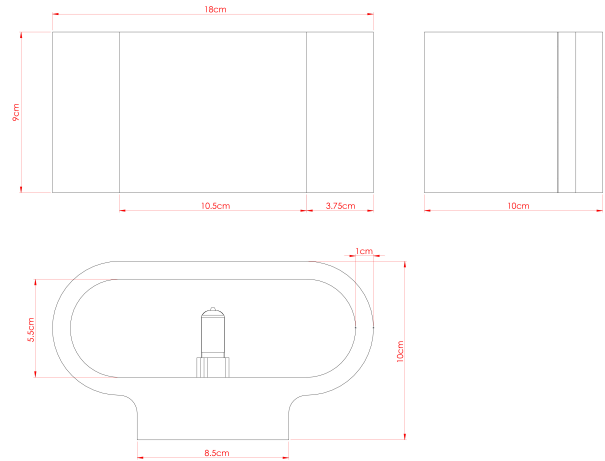

INNSBRUCK Wall Light

MLWL510

MATERIAL	Plaster
HEIGHT	9cm
WIDTH DIAMETER	18cm
LENGTH PROJECTION	10cm
WEIGHT	0.86 kg
LAMPHOLDER	G9
MAX WATTAGE	6.5W
VOLTAGE	220/240v
IP RATING	IP20
CLASS PROTECTION	Class I
SHADE	-
FLEX BAR CHAIN LENGTH	n/a
CABLE TYPE	-

FIXING BRACKET: -

WWW.MULLANLIGHTING.COM

Product Notes:

1) Bulbs not included. 2) Dimensions do not include bulbs. 3) All products are individually made-to-order and therefore may differ slightly within manufacturing tolerances. 4) Cable / chain can be shortened during installation. Longer cable / chain lengths available on request. 5) Additional colour finishes may be available on request. 6) Refer to our website for a full list of terms and conditions.