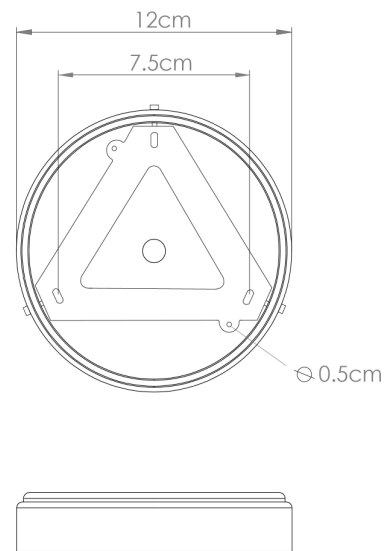

MATERIAL	Brass | Glass
HEIGHT	57cm | 22.44"
WIDTH | DIAMETER	95cm | 37.4"
LENGTH | PROJECTION	n/a
WEIGHT	8.8KG | 19.4lbs
LAMPHOLDER	E27 x 3
MAX WATTAGE	40W x 3
VOLTAGE	220/240v
IP RATING	20
CLASS PROTECTION	I
SHADE	GL137 x 3
FLEX | BAR | CHAIN LENGT	100cm | 40"
CABLE TYPE	MLCA047 | 2 Core Round | Brown Braid | PVC

Fixing Bracket MLWB17 | Antiqué Brass