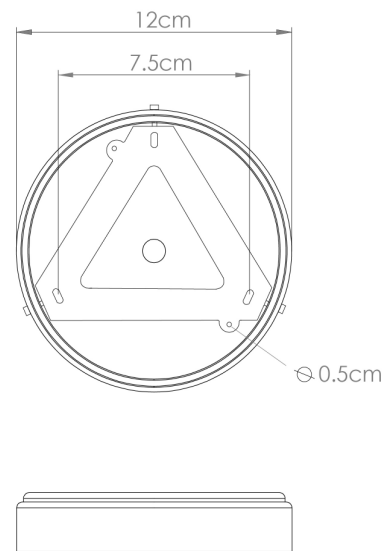

MATERIAL	Brass | Glass
HEIGHT	57cm | 22.44"
WIDTH | DIAMETER	95cm | 37.4"
LENGTH | PROJECTION	n/a
WEIGHT	8.8KG | 19.4lbs
LAMPHOLDER	E27 x 3
MAX WATTAGE	40W x 3
VOLTAGE	220/240v
IP RATING	20
CLASS PROTECTION	I
SHADE	GL044B x 3
FLEX | BAR | CHAIN LENGT	100cm | 40"
CABLE TYPE	MLCA028 | 2 Core Round | Black Braid | PVC

Fixing Bracket MLWB17 | Antique Silver