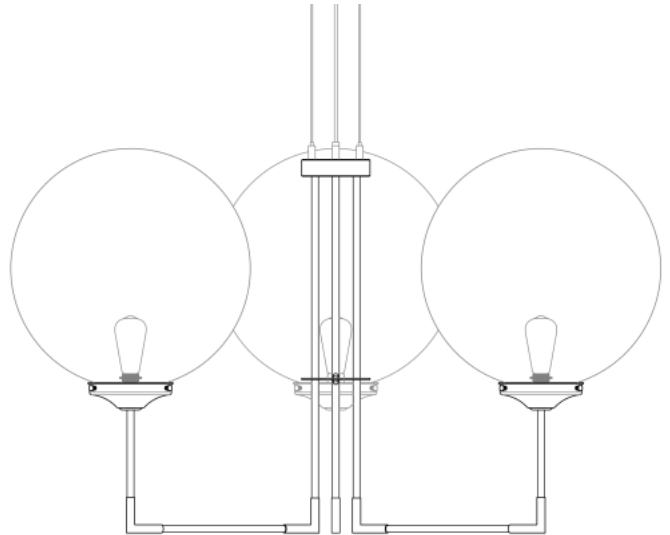

BELLAVARY Chandelier

MLF247ANTBRSOP Antiqu Brass

MATERIAL	Brass Glass
HEIGHT	57cm 22.44"
WIDTH DIAMETER	95cm 37.4"
LENGTH PROJECTION	n/a
WEIGHT	8.8KG 19.4lbs
LAMPHOLDER	E27 x 3
MAX WATTAGE	40W x 3
VOLTAGE	220/240v
IP RATING	20
CLASS PROTECTION	I
SHADE	GL044B x 3
FLEX BAR CHAIN LENGT	100cm 40"
CABLE TYPE	MLCA047 2 Core Round Brown Braid PVC

BELLAVARY Chandelier

MLF247POLBRSCS Polished Brass

MATERIAL	Brass Glass
HEIGHT	57cm 22.44"
WIDTH DIAMETER	95cm 37.4"
LENGTH PROJECTION	n/a
WEIGHT	8.8KG 19.4lbs
LAMPHOLDER	E27 x 3
MAX WATTAGE	40W x 3
VOLTAGE	220/240v
IP RATING	20
CLASS PROTECTION	I
SHADE	GL137 x 3
FLEX BAR CHAIN LENGT	100cm 40"
CABLE TYPE	MLCA028 2 Core Round Black Braid PVC

Fixing Bracket MLWB17 | Polished Brass

BELLAVARY Chandelier

MLF247POLBRSOP Polished Brass

MATERIAL	Brass Glass
HEIGHT	57cm 22.44"
WIDTH DIAMETER	95cm 37.4"
LENGTH PROJECTION	n/a
WEIGHT	8.8KG 19.4lbs
LAMPHOLDER	E27 x 3
MAX WATTAGE	40W x 3
VOLTAGE	220/240v
IP RATING	20
CLASS PROTECTION	I
SHADE	GL044B x 3
FLEX BAR CHAIN LENGT	100cm 40"
CABLE TYPE	MLCA028 2 Core Round Black Braid PVC