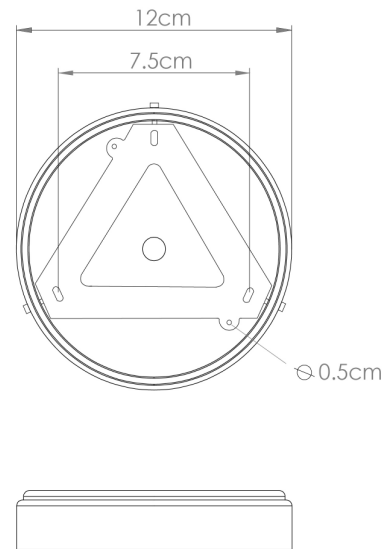

MATERIAL	Brass | Glass
HEIGHT	57cm | 22.44"
WIDTH | DIAMETER	95cm | 37.4"
LENGTH | PROJECTION	n/a
WEIGHT	8.8KG | 19.4lbs
LAMPHOLDER	E27 x 3
MAX WATTAGE	40W x 3
VOLTAGE	220/240v
IP RATING	20
CLASS PROTECTION	I
SHADE	GL044B x 3
FLEX | BAR | CHAIN LENGT	100cm | 40"
CABLE TYPE	MLCA047 | 2 Core Round | Brown Braid | PVC

Fixing Bracket MLWB17 | Antiqu Brass