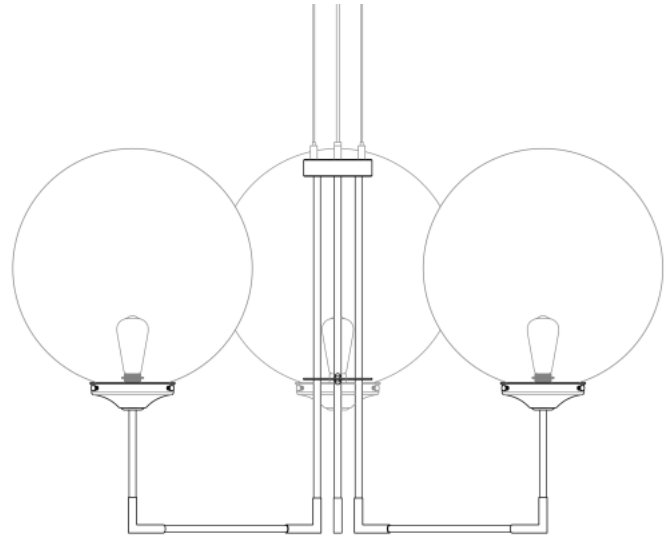

BELLAVARY Chandelier

MLF247ANTBRSCl Antique Brass

MATERIAL	Brass Glass
HEIGHT	57cm 22.44"
WIDTH DIAMETER	95cm 37.4"
LENGTH PROJECTION	n/a
WEIGHT	8.8KG 19.4lbs
LAMPHOLDER	E27 x 3
MAX WATTAGE	40W x 3
VOLTAGE	220/240v
IP RATING	20
CLASS PROTECTION	I
SHADE	GL137 x 3
FLEX BAR CHAIN LENGT	100cm 40"
CABLE TYPE	MLCA047 2 Core Round Brown Braid PVC

Fixing Bracket MLWB17 | Antiqué Brass

Product Notes:

1) Lamps not included with light fixture. 2) All products are individually hand crafted, therefore may differ slightly within manufacturing tolerances. 3) Please refer to: <http://www.mullanlighting.com/terms> for full list of Terms & Conditions. 4) Cable/Chain can be shortened during installation. 5) Longer Cable/Chain available on request. 6) Additional colour finishes available on request. 7.) Dimensions do not include lamps. 8.) Products wired to UL standards will operate at 110/120v with the appropriate lampholders.

BELLAVARY Chandelier

MLF247ANTBRSOP Antiqu Brass

MATERIAL	Brass Glass
HEIGHT	57cm 22.44"
WIDTH DIAMETER	95cm 37.4"
LENGTH PROJECTION	n/a
WEIGHT	8.8KG 19.4lbs
LAMPHOLDER	E27 x 3
MAX WATTAGE	40W x 3
VOLTAGE	220/240v
IP RATING	20
CLASS PROTECTION	I
SHADE	GL044B x 3
FLEX BAR CHAIN LENGT	100cm 40"
CABLE TYPE	MLCA047 2 Core Round Brown Braid PVC