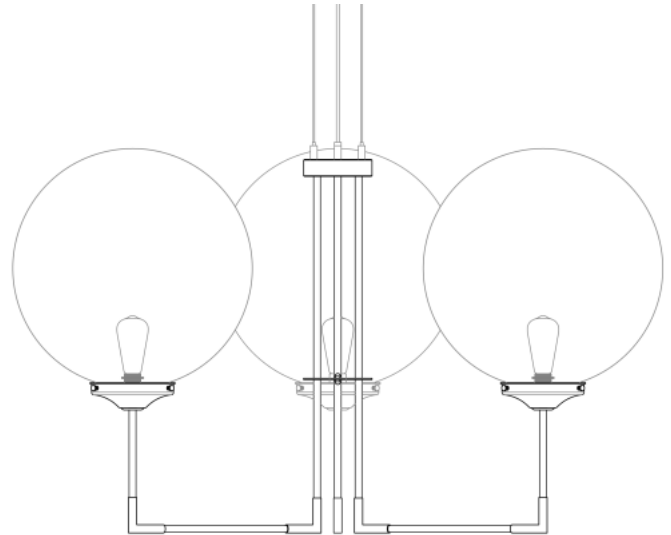

Fixing Bracket MLWB17 | Polished Brass

BELLAVARY Chandelier

MLF247POLBRSOP Polished Brass

MATERIAL	Brass Glass
HEIGHT	57cm 22.44"
WIDTH DIAMETER	95cm 37.4"
LENGTH PROJECTION	n/a
WEIGHT	8.8KG 19.4lbs
LAMPHOLDER	E27 x 3
MAX WATTAGE	40W x 3
VOLTAGE	220/240v
IP RATING	20
CLASS PROTECTION	I
SHADE	GL044B x 3
FLEX BAR CHAIN LENGT	100cm 40"
CABLE TYPE	MLCA028 2 Core Round Black Braid PVC

BELLAVARY Chandelier

MLF247SATBRSC L Satin Brass

MATERIAL	Brass Glass
HEIGHT	57cm 22.44"
WIDTH DIAMETER	95cm 37.4"
LENGTH PROJECTION	n/a
WEIGHT	8.8KG 19.4lbs
LAMPHOLDER	E27 x 3
MAX WATTAGE	40W x 3
VOLTAGE	220/240v
IP RATING	20
CLASS PROTECTION	I
SHADE	GL137 x 3
FLEX BAR CHAIN LENGT	100cm 40"
CABLE TYPE	MLCA028 2 Core Round Black Braid PVC

Fixing Bracket MLWB17 | Satin Brass

Product Notes:

1) Lamps not included with light fixture. 2) All products are individually hand crafted, therefore may differ slightly within manufacturing tolerances. 3) Please refer to: <http://www.mullanlighting.com/terms> for full list of Terms & Conditions. 4) Cable/Chain can be shortened during installation. 5) Longer Cable/Chain available on request. 6) Additional colour finishes available on request. 7.) Dimensions do not include lamps. 8.) Products wired to UL standards will operate at 110/120v with the appropriate lampholders.

BELLAVARY Chandelier

MLF247SATBRSOP Satin Brass

MATERIAL	Brass Glass
HEIGHT	57cm 22.44"
WIDTH DIAMETER	95cm 37.4"
LENGTH PROJECTION	n/a
WEIGHT	8.8KG 19.4lbs
LAMPHOLDER	E27 x 3
MAX WATTAGE	40W x 3
VOLTAGE	220/240v
IP RATING	20
CLASS PROTECTION	I
SHADE	GL044B x 3
FLEX BAR CHAIN LENGT	100cm 40"
CABLE TYPE	MLCA028 2 Core Round Black Braid PVC