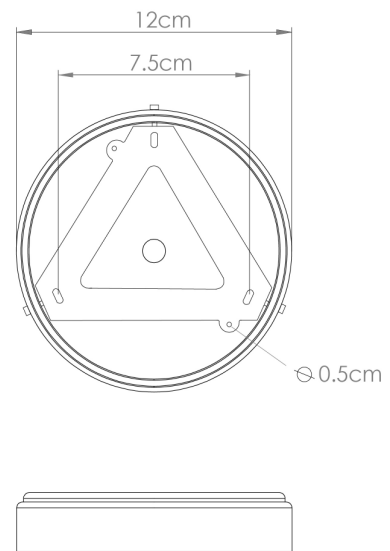

MATERIAL	Brass | Glass
HEIGHT	57cm | 22.44"
WIDTH | DIAMETER	95cm | 37.4"
LENGTH | PROJECTION	n/a
WEIGHT	8.8KG | 19.4lbs
LAMPHOLDER	E27 x 3
MAX WATTAGE	40W x 3
VOLTAGE	220/240v
IP RATING	20
CLASS PROTECTION	I
SHADE	GL044B x 3
FLEX | BAR | CHAIN LENGT	100cm | 40"
CABLE TYPE	MLCA028 | 2 Core Round | Black Braid | PVC

Fixing Bracket MLWB17 | Polished Brass