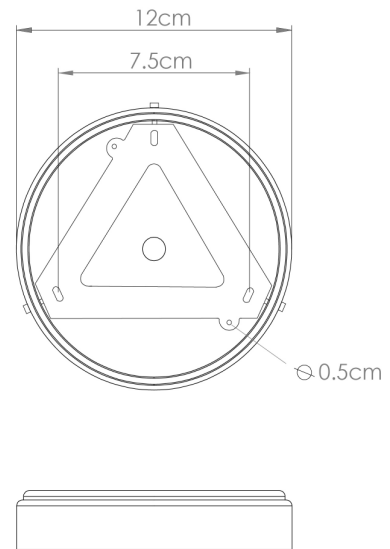

MATERIAL	Brass | Glass
HEIGHT	57cm | 22.44"
WIDTH | DIAMETER	95cm | 37.4"
LENGTH | PROJECTION	n/a
WEIGHT	8.8KG | 19.4lbs
LAMPHOLDER	E27 x 3
MAX WATTAGE	40W x 3
VOLTAGE	220/240v
IP RATING	20
CLASS PROTECTION	I
SHADE	GL137 x 3
FLEX | BAR | CHAIN LENGT	100cm | 40"
CABLE TYPE	MLCA028 | 2 Core Round | Black Braid | PVC

Fixing Bracket MLWB17 | Satin Brass