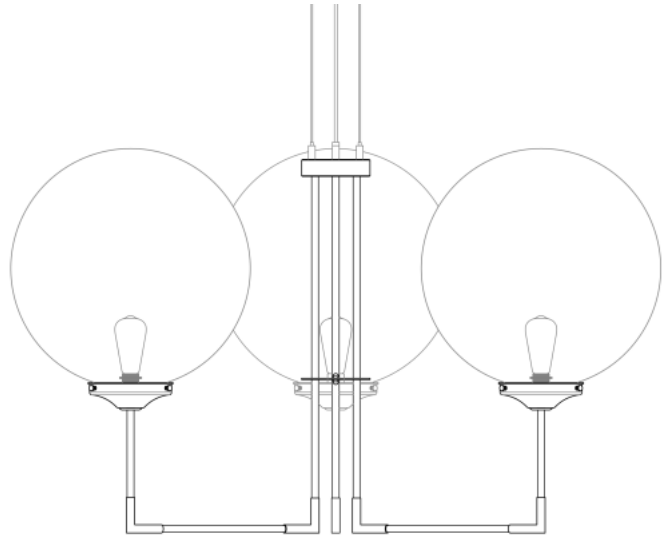

BELLAVARY Chandelier

MLF247POLBRSCS Polished Brass

MATERIAL	Brass Glass
HEIGHT	57cm 22.44"
WIDTH DIAMETER	95cm 37.4"
LENGTH PROJECTION	n/a
WEIGHT	8.8KG 19.4lbs
LAMPHOLDER	E27 x 3
MAX WATTAGE	40W x 3
VOLTAGE	220/240v
IP RATING	20
CLASS PROTECTION	I
SHADE	GL137 x 3
FLEX BAR CHAIN LENGT	100cm 40"
CABLE TYPE	MLCA028 2 Core Round Black Braid PVC

Fixing Bracket MLWB17 | Polished Brass

BELLAVARY Chandelier

MLF247POLBRSOP Polished Brass

MATERIAL	Brass Glass
HEIGHT	57cm 22.44"
WIDTH DIAMETER	95cm 37.4"
LENGTH PROJECTION	n/a
WEIGHT	8.8KG 19.4lbs
LAMPHOLDER	E27 x 3
MAX WATTAGE	40W x 3
VOLTAGE	220/240v
IP RATING	20
CLASS PROTECTION	I
SHADE	GL044B x 3
FLEX BAR CHAIN LENGT	100cm 40"
CABLE TYPE	MLCA028 2 Core Round Black Braid PVC

Fixing Bracket MLWB17 | Polished Brass

Product Notes:

1) Lamps not included with light fixture. 2) All products are individually hand crafted, therefore may differ slightly within manufacturing tolerances. 3) Please refer to: <http://www.mullanlighting.com/terms> for full list of Terms & Conditions. 4) Cable/Chain can be shortened during installation. 5) Longer Cable/Chain available on request. 6) Additional colour finishes available on request. 7.) Dimensions do not include lamps. 8.) Products wired to UL standards will operate at 110/120v with the appropriate lampholders.

BELLAVARY Chandelier

MLF247SATBRSC L Satin Brass

MATERIAL	Brass Glass
HEIGHT	57cm 22.44"
WIDTH DIAMETER	95cm 37.4"
LENGTH PROJECTION	n/a
WEIGHT	8.8KG 19.4lbs
LAMPHOLDER	E27 x 3
MAX WATTAGE	40W x 3
VOLTAGE	220/240v
IP RATING	20
CLASS PROTECTION	I
SHADE	GL137 x 3
FLEX BAR CHAIN LENGT	100cm 40"
CABLE TYPE	MLCA028 2 Core Round Black Braid PVC