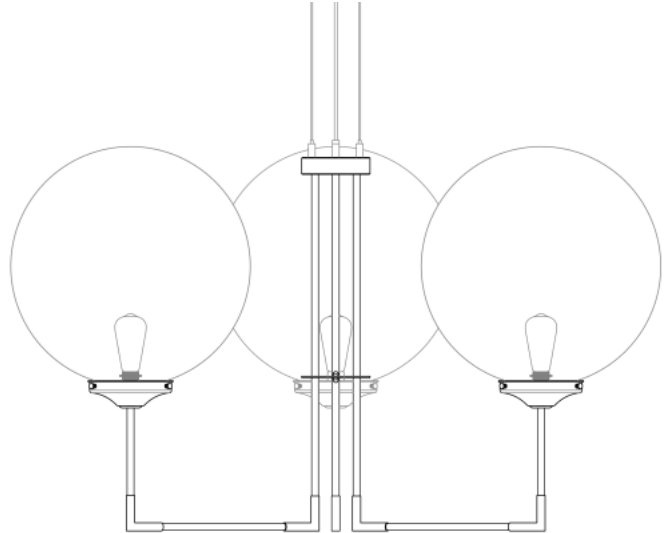

BELLAVARY Chandelier

MLF247ANTBRSCl Antique Brass

MATERIAL	Brass Glass
HEIGHT	57cm 22.44"
WIDTH DIAMETER	95cm 37.4"
LENGTH PROJECTION	n/a
WEIGHT	8.8KG 19.4lbs
LAMPHOLDER	E27 x 3
MAX WATTAGE	40W x 3
VOLTAGE	220/240v
IP RATING	20
CLASS PROTECTION	I
SHADE	GL137 x 3
FLEX BAR CHAIN LENGT	100cm 40"
CABLE TYPE	MLCA047 2 Core Round Brown Braid PVC

BELLAVARY Chandelier

MLF247ANTBRSOP Antiqu Brass

MATERIAL	Brass Glass
HEIGHT	57cm 22.44"
WIDTH DIAMETER	95cm 37.4"
LENGTH PROJECTION	n/a
WEIGHT	8.8KG 19.4lbs
LAMPHOLDER	E27 x 3
MAX WATTAGE	40W x 3
VOLTAGE	220/240v
IP RATING	20
CLASS PROTECTION	I
SHADE	GL044B x 3
FLEX BAR CHAIN LENGT	100cm 40"
CABLE TYPE	MLCA047 2 Core Round Brown Braid PVC

Fixing Bracket MLWB17 | Antiqu Brass

Product Notes:

1) Lamps not included with light fixture. 2) All products are individually hand crafted, therefore may differ slightly within manufacturing tolerances. 3) Please refer to: <http://www.mullanlighting.com/terms> for full list of Terms & Conditions. 4) Cable/Chain can be shortened during installation. 5) Longer Cable/Chain available on request. 6) Additional colour finishes available on request. 7.) Dimensions do not include lamps. 8.) Products wired to UL standards will operate at 110/120v with the appropriate lampholders.

BELLAVARY Chandelier

MLF247ANTSLVCL Antique Silver

MATERIAL	Brass Glass
HEIGHT	57cm 22.44"
WIDTH DIAMETER	95cm 37.4"
LENGTH PROJECTION	n/a
WEIGHT	8.8KG 19.4lbs
LAMPHOLDER	E27 x 3
MAX WATTAGE	40W x 3
VOLTAGE	220/240v
IP RATING	20
CLASS PROTECTION	I
SHADE	GL137 x 3
FLEX BAR CHAIN LENGT	100cm 40"
CABLE TYPE	MLCA028 2 Core Round Black Braid PVC