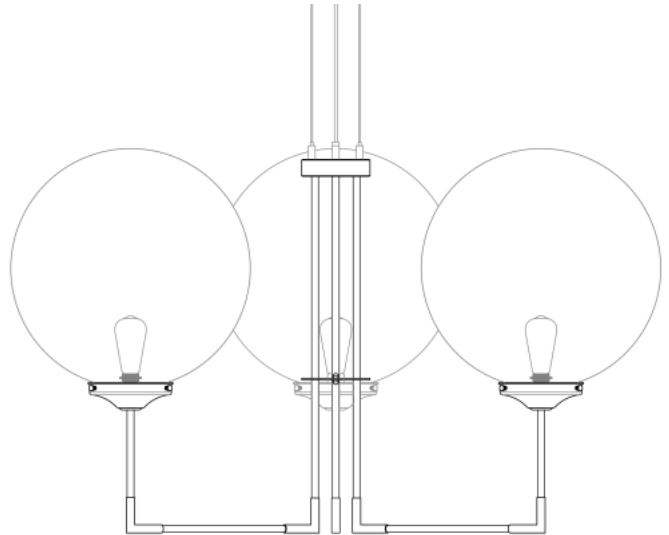

BELLAVARY Chandelier

MLF247ANTSLVOP Antique Silver

MATERIAL	Brass Glass
HEIGHT	57cm 22.44"
WIDTH DIAMETER	95cm 37.4"
LENGTH PROJECTION	n/a
WEIGHT	8.8KG 19.4lbs
LAMPHOLDER	E27 x 3
MAX WATTAGE	40W x 3
VOLTAGE	220/240v
IP RATING	20
CLASS PROTECTION	I
SHADE	GL044B x 3
FLEX BAR CHAIN LENGT	100cm 40"
CABLE TYPE	MLCA028 2 Core Round Black Braid PVC

Fixing Bracket MLWB17 | Antique Silver

Product Notes:

1) Lamps not included with light fixture. 2) All products are individually hand crafted, therefore may differ slightly within manufacturing tolerances. 3) Please refer to: <http://www.mullanlighting.com/terms> for full list of Terms & Conditions. 4) Cable/Chain can be shortened during installation. 5) Longer Cable/Chain available on request. 6) Additional colour finishes available on request. 7.) Dimensions do not include lamps. 8.) Products wired to UL standards will operate at 110/120v with the appropriate lampholders.

BELLAVARY Chandelier

MLF247POLBRSCS Polished Brass

MATERIAL	Brass Glass
HEIGHT	57cm 22.44"
WIDTH DIAMETER	95cm 37.4"
LENGTH PROJECTION	n/a
WEIGHT	8.8KG 19.4lbs
LAMPHOLDER	E27 x 3
MAX WATTAGE	40W x 3
VOLTAGE	220/240v
IP RATING	20
CLASS PROTECTION	I
SHADE	GL137 x 3
FLEX BAR CHAIN LENGT	100cm 40"
CABLE TYPE	MLCA028 2 Core Round Black Braid PVC

Fixing Bracket MLWB17 | Polished Brass

BELLAVARY Chandelier

MLF247POLBRSOP Polished Brass

MATERIAL	Brass Glass
HEIGHT	57cm 22.44"
WIDTH DIAMETER	95cm 37.4"
LENGTH PROJECTION	n/a
WEIGHT	8.8KG 19.4lbs
LAMPHOLDER	E27 x 3
MAX WATTAGE	40W x 3
VOLTAGE	220/240v
IP RATING	20
CLASS PROTECTION	I
SHADE	GL044B x 3
FLEX BAR CHAIN LENGT	100cm 40"
CABLE TYPE	MLCA028 2 Core Round Black Braid PVC