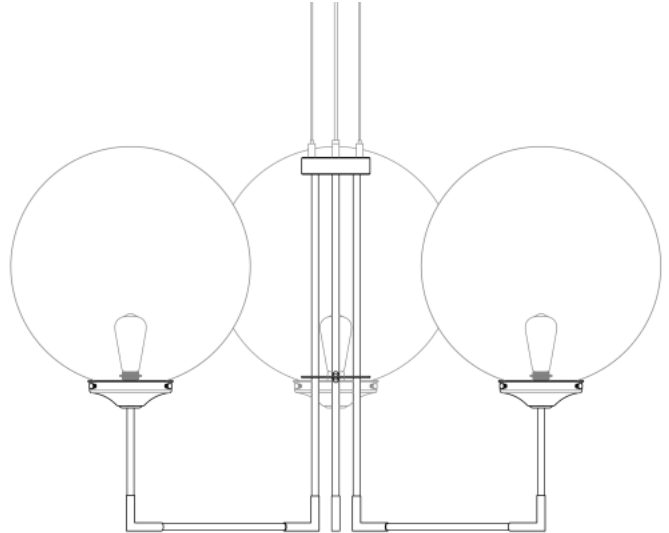

BELLAVARY Chandelier

MLF247ANTBRSCl Antique Brass

MATERIAL	Brass Glass
HEIGHT	57cm 22.44"
WIDTH DIAMETER	95cm 37.4"
LENGTH PROJECTION	n/a
WEIGHT	8.8KG 19.4lbs
LAMPHOLDER	E27 x 3
MAX WATTAGE	40W x 3
VOLTAGE	220/240v
IP RATING	20
CLASS PROTECTION	I
SHADE	GL137 x 3
FLEX BAR CHAIN LENGT	100cm 40"
CABLE TYPE	MLCA047 2 Core Round Brown Braid PVC

Fixing Bracket MLWB17 | Antiqué Brass

Product Notes:

1) Lamps not included with light fixture. 2) All products are individually hand crafted, therefore may differ slightly within manufacturing tolerances. 3) Please refer to: <http://www.mullanlighting.com/terms> for full list of Terms & Conditions. 4) Cable/Chain can be shortened during installation. 5) Longer Cable/Chain available on request. 6) Additional colour finishes available on request. 7.) Dimensions do not include lamps. 8.) Products wired to UL standards will operate at 110/120v with the appropriate lampholders.

BELLAVARY Chandelier

MLF247ANTBRSOP Antiqu Brass

MATERIAL	Brass Glass
HEIGHT	57cm 22.44"
WIDTH DIAMETER	95cm 37.4"
LENGTH PROJECTION	n/a
WEIGHT	8.8KG 19.4lbs
LAMPHOLDER	E27 x 3
MAX WATTAGE	40W x 3
VOLTAGE	220/240v
IP RATING	20
CLASS PROTECTION	I
SHADE	GL044B x 3
FLEX BAR CHAIN LENGT	100cm 40"
CABLE TYPE	MLCA047 2 Core Round Brown Braid PVC