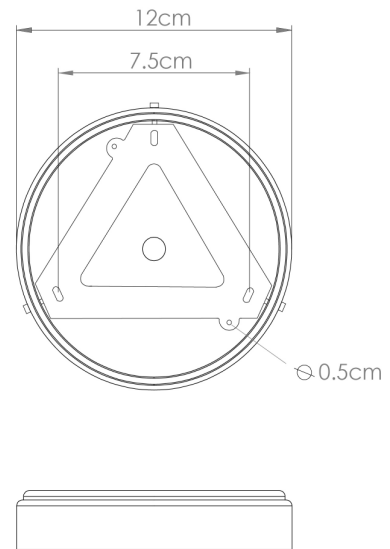

BELLAVARY Chandelier

MLF247ANTSLVCL Antique Silver

MATERIAL	Brass Glass
HEIGHT	57cm 22.44"
WIDTH DIAMETER	95cm 37.4"
LENGTH PROJECTION	n/a
WEIGHT	8.8KG 19.4lbs
LAMPHOLDER	E27 x 3
MAX WATTAGE	40W x 3
VOLTAGE	220/240v
IP RATING	20
CLASS PROTECTION	I
SHADE	GL137 x 3
FLEX BAR CHAIN LENGT	100cm 40"
CABLE TYPE	MLCA028 2 Core Round Black Braid PVC

BELLAVARY Chandelier

MLF247ANTSLVOP Antique Silver

MATERIAL	Brass Glass
HEIGHT	57cm 22.44"
WIDTH DIAMETER	95cm 37.4"
LENGTH PROJECTION	n/a
WEIGHT	8.8KG 19.4lbs
LAMPHOLDER	E27 x 3
MAX WATTAGE	40W x 3
VOLTAGE	220/240v
IP RATING	20
CLASS PROTECTION	I
SHADE	GL044B x 3
FLEX BAR CHAIN LENGT	100cm 40"
CABLE TYPE	MLCA028 2 Core Round Black Braid PVC

BELLAVARY Chandelier

MLF247POLBRSCS Polished Brass

MATERIAL	Brass Glass
HEIGHT	57cm 22.44"
WIDTH DIAMETER	95cm 37.4"
LENGTH PROJECTION	n/a
WEIGHT	8.8KG 19.4lbs
LAMPHOLDER	E27 x 3
MAX WATTAGE	40W x 3
VOLTAGE	220/240v
IP RATING	20
CLASS PROTECTION	I
SHADE	GL137 x 3
FLEX BAR CHAIN LENGT	100cm 40"
CABLE TYPE	MLCA028 2 Core Round Black Braid PVC

Fixing Bracket MLWB17 | Polished Brass

BELLAVARY Chandelier

MLF247POLBRSOP Polished Brass

MATERIAL	Brass Glass
HEIGHT	57cm 22.44"
WIDTH DIAMETER	95cm 37.4"
LENGTH PROJECTION	n/a
WEIGHT	8.8KG 19.4lbs
LAMPHOLDER	E27 x 3
MAX WATTAGE	40W x 3
VOLTAGE	220/240v
IP RATING	20
CLASS PROTECTION	I
SHADE	GL044B x 3
FLEX BAR CHAIN LENGT	100cm 40"
CABLE TYPE	MLCA028 2 Core Round Black Braid PVC