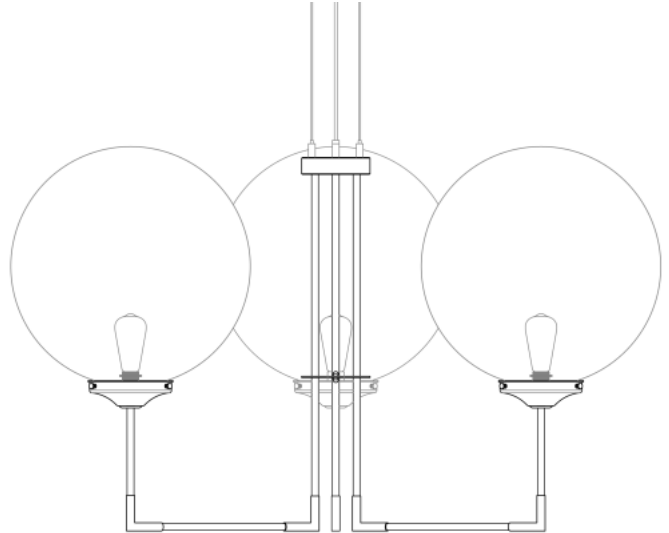

BELLAVARY Chandelier

MLF247ANTBRSOP Antiqu Brass

MATERIAL	Brass Glass
HEIGHT	57cm 22.44"
WIDTH DIAMETER	95cm 37.4"
LENGTH PROJECTION	n/a
WEIGHT	8.8KG 19.4lbs
LAMPHOLDER	E27 x 3
MAX WATTAGE	40W x 3
VOLTAGE	220/240v
IP RATING	20
CLASS PROTECTION	I
SHADE	GL044B x 3
FLEX BAR CHAIN LENGT	100cm 40"
CABLE TYPE	MLCA047 2 Core Round Brown Braid PVC

Fixing Bracket MLWB17 | Antique Silver

Product Notes:

1) Lamps not included with light fixture. 2) All products are individually hand crafted, therefore may differ slightly within manufacturing tolerances. 3) Please refer to: <http://www.mullanlighting.com/terms> for full list of Terms & Conditions. 4) Cable/Chain can be shortened during installation. 5) Longer Cable/Chain available on request. 6) Additional colour finishes available on request. 7.) Dimensions do not include lamps. 8.) Products wired to UL standards will operate at 110/120v with the appropriate lampholders.

BELLAVARY Chandelier

MLF247ANTSLVOP Antique Silver

MATERIAL	Brass Glass
HEIGHT	57cm 22.44"
WIDTH DIAMETER	95cm 37.4"
LENGTH PROJECTION	n/a
WEIGHT	8.8KG 19.4lbs
LAMPHOLDER	E27 x 3
MAX WATTAGE	40W x 3
VOLTAGE	220/240v
IP RATING	20
CLASS PROTECTION	I
SHADE	GL044B x 3
FLEX BAR CHAIN LENGT	100cm 40"
CABLE TYPE	MLCA028 2 Core Round Black Braid PVC