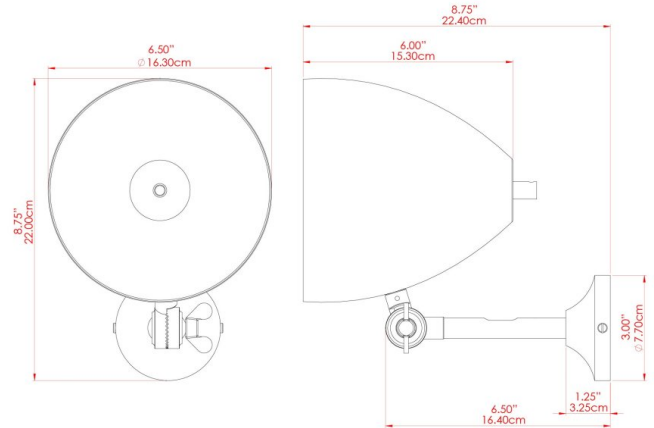

## MLWL238ANTBRS Antique Brass

MATERIAL	Brass
HEIGHT	17-22cm
WIDTH   DIAMETER	16cm
LENGTH   PROJECTION	24-34cm
WEIGHT	0.9 kg
LAMPHOLDER	E27
MAX WATTAGE	40W
VOLTAGE	220/240v
IP RATING	IP20
CLASS PROTECTION	Class I
SHADE	-
FLEX   BAR   CHAIN LENGTH	n/a
CABLE TYPE	MLCA047   Brown Fabric Braided Cable   2 Core Round

## MLWL238ANTSLV Antique Silver

MATERIAL	Brass
HEIGHT	17-22cm
WIDTH   DIAMETER	16cm
LENGTH   PROJECTION	24-34cm
WEIGHT	0.9 kg
LAMPHOLDER	E27
MAX WATTAGE	40W
VOLTAGE	220/240v
IP RATING	IP20
CLASS PROTECTION	Class I
SHADE	-
FLEX   BAR   CHAIN LENGTH	n/a
CABLE TYPE	MLCA028   Black Fabric Braided Cable   2 Core Round

## MLWL238POLBRS Polished Brass

MATERIAL	Brass
HEIGHT	17-22cm
WIDTH   DIAMETER	16cm
LENGTH   PROJECTION	24-34cm
WEIGHT	0.9 kg
LAMPHOLDER	E27
MAX WATTAGE	40W
VOLTAGE	220/240v
IP RATING	IP20
CLASS PROTECTION	Class I
SHADE	-
FLEX   BAR   CHAIN LENGTH	n/a
CABLE TYPE	MLCA028   Black Fabric Braided Cable   2 Core Round

# QUITO Wall Light

MLWL238SATBRS Satin Brass

MATERIAL	Brass
HEIGHT	17-22cm
WIDTH   DIAMETER	16cm
LENGTH   PROJECTION	24-34cm
WEIGHT	0.9 kg
LAMPHOLDER	E27
MAX WATTAGE	40W
VOLTAGE	220/240v
IP RATING	IP20
CLASS PROTECTION	Class I
SHADE	-
FLEX   BAR   CHAIN LENGTH	n/a
CABLE TYPE	MLCA028   Black Fabric Braided Cable   2 Core Round