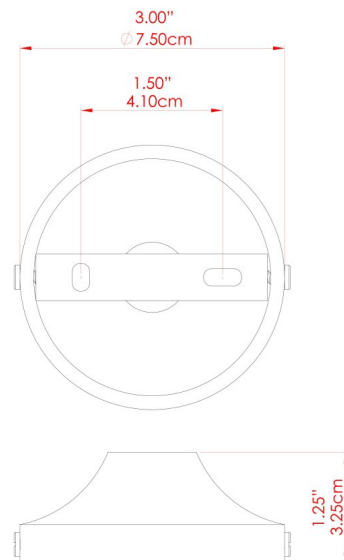

FIXING BRACKET: MLWB03 | Satin Brass

Product Notes:
1) Bulbs not included. 2) Dimensions do not include bulbs. 3) All products are individually made-to-order and therefore may differ slightly within manufacturing tolerances. 4) Cable / chain can be shortened during installation. Longer cable / chain lengths available on request. 5) Additional colour finishes may be available on request. 6) Refer to our website for a full list of terms and conditions.