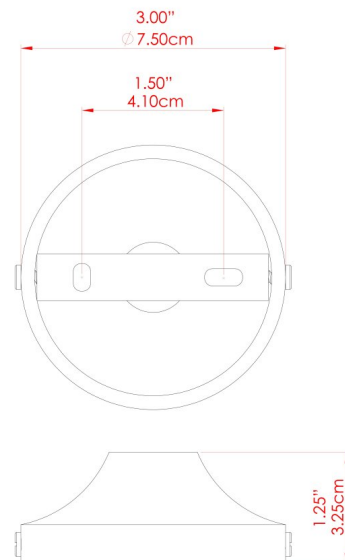

FIXING BRACKET: MLWB03 | Antique Silver

Product Notes:
1) Bulbs not included. 2) Dimensions do not include bulbs. 3) All products are individually made-to-order and therefore may differ slightly within manufacturing tolerances. 4) Cable / chain can be shortened during installation. Longer cable / chain lengths available on request. 5) Additional colour finishes may be available on request. 6) Refer to our website for a full list of terms and conditions.