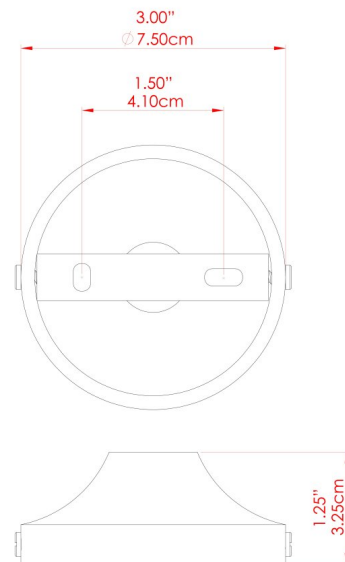

FIXING BRACKET: MLWB03 | Antique Brass

Product Notes:
1) Bulbs not included. 2) Dimensions do not include bulbs. 3) All products are individually made-to-order and therefore may differ slightly within manufacturing tolerances. 4) Cable / chain can be shortened during installation. Longer cable / chain lengths available on request. 5) Additional colour finishes may be available on request. 6) Refer to our website for a full list of terms and conditions.