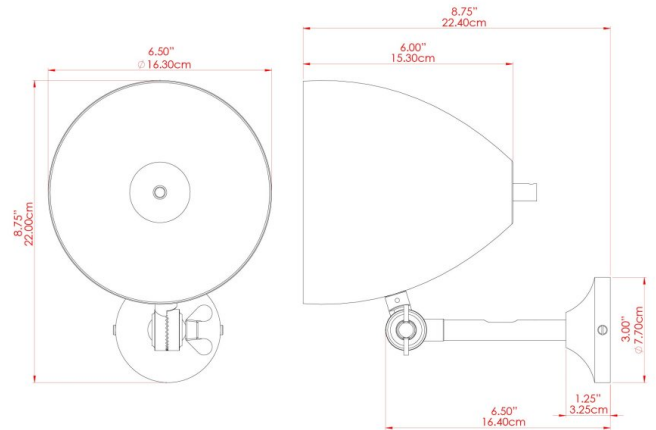

## MLWL238ANTBRS Antique Brass

MATERIAL	Brass
HEIGHT	17-22cm
WIDTH   DIAMETER	16cm
LENGTH   PROJECTION	24-34cm
WEIGHT	0.9 kg
LAMPHOLDER	E27
MAX WATTAGE	40W
VOLTAGE	220/240v
IP RATING	IP20
CLASS PROTECTION	Class I
SHADE	-
FLEX   BAR   CHAIN LENGTH	n/a
CABLE TYPE	MLCA047   Brown Fabric Braided Cable   2 Core Round

## MLWL238ANTSLV Antique Silver

MATERIAL	Brass
HEIGHT	17-22cm
WIDTH   DIAMETER	16cm
LENGTH   PROJECTION	24-34cm
WEIGHT	0.9 kg
LAMPHOLDER	E27
MAX WATTAGE	40W
VOLTAGE	220/240v
IP RATING	IP20
CLASS PROTECTION	Class I
SHADE	-
FLEX   BAR   CHAIN LENGTH	n/a
CABLE TYPE	MLCA028   Black Fabric Braided Cable   2 Core Round

## MLWL238POLBRS Polished Brass

MATERIAL	Brass
HEIGHT	17-22cm
WIDTH   DIAMETER	16cm
LENGTH   PROJECTION	24-34cm
WEIGHT	0.9 kg
LAMPHOLDER	E27
MAX WATTAGE	40W
VOLTAGE	220/240v
IP RATING	IP20
CLASS PROTECTION	Class I
SHADE	-
FLEX   BAR   CHAIN LENGTH	n/a
CABLE TYPE	MLCA028   Black Fabric Braided Cable   2 Core Round

# QUITO Wall Light

MLWL238SATBRS Satin Brass

MATERIAL	Brass
HEIGHT	17-22cm
WIDTH   DIAMETER	16cm
LENGTH   PROJECTION	24-34cm
WEIGHT	0.9 kg
LAMPHOLDER	E27
MAX WATTAGE	40W
VOLTAGE	220/240v
IP RATING	IP20
CLASS PROTECTION	Class I
SHADE	-
FLEX   BAR   CHAIN LENGTH	n/a
CABLE TYPE	MLCA028   Black Fabric Braided Cable   2 Core Round