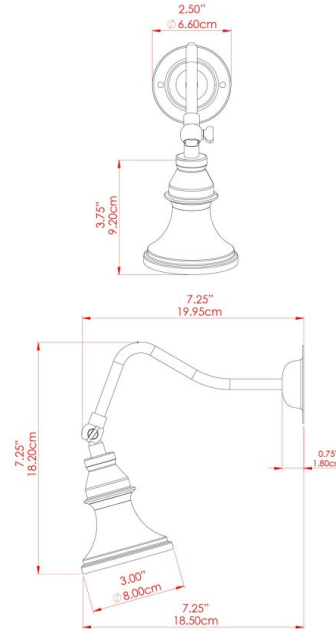

KENT Wall Light

MLWL179ANTBRS Antique Brass

MATERIAL	Brass
HEIGHT	18cm
WIDTH DIAMETER	8cm
LENGTH PROJECTION	20-31cm
WEIGHT	0.22 kg
LAMPHOLDER	GU10
MAX WATTAGE	6.5W
VOLTAGE	220/240v
IP RATING	IP20
CLASS PROTECTION	Class I
SHADE	-
FLEX BAR CHAIN LENGTH	n/a
CABLE TYPE	-

FIXING BRACKET: MLWB04 | Antique Silver

KENT Wall Light

MLWL179PCBLK Black

MATERIAL	Brass
HEIGHT	18cm
WIDTH DIAMETER	8cm
LENGTH PROJECTION	20-31cm
WEIGHT	0.22 kg
LAMPHOLDER	GU10
MAX WATTAGE	6.5W
VOLTAGE	220/240v
IP RATING	IP20
CLASS PROTECTION	Class I
SHADE	-
FLEX BAR CHAIN LENGTH	n/a
CABLE TYPE	-

KENT Wall Light

MLWL179POLBRS Polished Brass

MATERIAL	Brass
HEIGHT	18cm
WIDTH DIAMETER	8cm
LENGTH PROJECTION	20-31cm
WEIGHT	0.22 kg
LAMPHOLDER	GU10
MAX WATTAGE	6.5W
VOLTAGE	220/240v
IP RATING	IP20
CLASS PROTECTION	Class I
SHADE	-
FLEX BAR CHAIN LENGTH	n/a
CABLE TYPE	-

FIXING BRACKET: MLWB04 | Polished Brass

KENT Wall Light

MLWL179SATBRS Satin Brass

MATERIAL	Brass
HEIGHT	18cm
WIDTH DIAMETER	8cm
LENGTH PROJECTION	20-31cm
WEIGHT	0.22 kg
LAMPHOLDER	GU10
MAX WATTAGE	6.5W
VOLTAGE	220/240v
IP RATING	IP20
CLASS PROTECTION	Class I
SHADE	-
FLEX BAR CHAIN LENGTH	n/a
CABLE TYPE	-