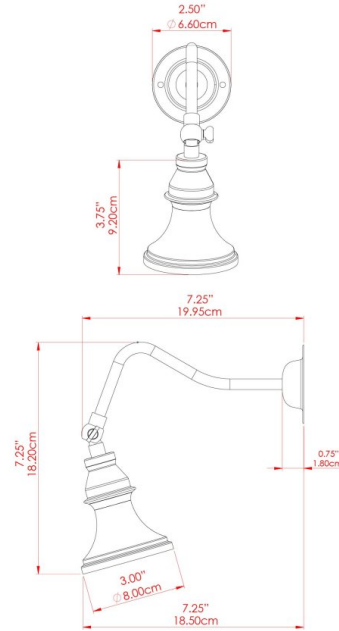

KENT Wall Light

MLWL179ANTBRS Antique Brass

MATERIAL	Brass
HEIGHT	18cm
WIDTH DIAMETER	8cm
LENGTH PROJECTION	20-31cm
WEIGHT	0.22 kg
LAMPHOLDER	GU10
MAX WATTAGE	6.5W
VOLTAGE	220/240v
IP RATING	IP20
CLASS PROTECTION	Class I
SHADE	-
FLEX BAR CHAIN LENGTH	n/a
CABLE TYPE	-

FIXING BRACKET: MLWB04 | Antique Brass

KENT Wall Light

MLWL179ANTSLV Antique Silver

MATERIAL	Brass
HEIGHT	18cm
WIDTH DIAMETER	8cm
LENGTH PROJECTION	20-31cm
WEIGHT	0.22 kg
LAMPHOLDER	GU10
MAX WATTAGE	6.5W
VOLTAGE	220/240v
IP RATING	IP20
CLASS PROTECTION	Class I
SHADE	-
FLEX BAR CHAIN LENGTH	n/a
CABLE TYPE	-

FIXING BRACKET: MLWB04 | Antique Silver

KENT Wall Light

MLWL179PCBLK Black

MATERIAL	Brass
HEIGHT	18cm
WIDTH DIAMETER	8cm
LENGTH PROJECTION	20-31cm
WEIGHT	0.22 kg
LAMPHOLDER	GU10
MAX WATTAGE	6.5W
VOLTAGE	220/240v
IP RATING	IP20
CLASS PROTECTION	Class I
SHADE	-
FLEX BAR CHAIN LENGTH	n/a
CABLE TYPE	-

KENT Wall Light

MLWL179POLBRS Polished Brass

MATERIAL	Brass
HEIGHT	18cm
WIDTH DIAMETER	8cm
LENGTH PROJECTION	20-31cm
WEIGHT	0.22 kg
LAMPHOLDER	GU10
MAX WATTAGE	6.5W
VOLTAGE	220/240v
IP RATING	IP20
CLASS PROTECTION	Class I
SHADE	-
FLEX BAR CHAIN LENGTH	n/a
CABLE TYPE	-