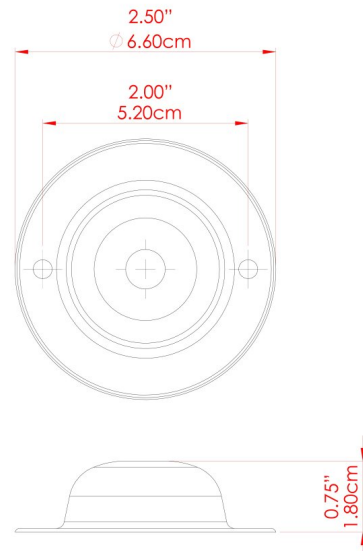

KENT Wall Light

MLWL179ANTBRS Antique Brass

MATERIAL	Brass
HEIGHT	18cm
WIDTH DIAMETER	8cm
LENGTH PROJECTION	20-31cm
WEIGHT	0.22 kg
LAMPHOLDER	GU10
MAX WATTAGE	6.5W
VOLTAGE	220/240v
IP RATING	IP20
CLASS PROTECTION	Class I
SHADE	-
FLEX BAR CHAIN LENGTH	n/a
CABLE TYPE	-

FIXING BRACKET: MLWB04 | Antique Brass

KENT Wall Light

MLWL179ANTSLV Antique Silver

MATERIAL	Brass
HEIGHT	18cm
WIDTH DIAMETER	8cm
LENGTH PROJECTION	20-31cm
WEIGHT	0.22 kg
LAMPHOLDER	GU10
MAX WATTAGE	6.5W
VOLTAGE	220/240v
IP RATING	IP20
CLASS PROTECTION	Class I
SHADE	-
FLEX BAR CHAIN LENGTH	n/a
CABLE TYPE	-

FIXING BRACKET: MLWB04 | Antique Silver

KENT Wall Light

MLWL179PCBLK Black

MATERIAL	Brass
HEIGHT	18cm
WIDTH DIAMETER	8cm
LENGTH PROJECTION	20-31cm
WEIGHT	0.22 kg
LAMPHOLDER	GU10
MAX WATTAGE	6.5W
VOLTAGE	220/240v
IP RATING	IP20
CLASS PROTECTION	Class I
SHADE	-
FLEX BAR CHAIN LENGTH	n/a
CABLE TYPE	-

KENT Wall Light

MLWL179POLBRS Polished Brass

MATERIAL	Brass
HEIGHT	18cm
WIDTH DIAMETER	8cm
LENGTH PROJECTION	20-31cm
WEIGHT	0.22 kg
LAMPHOLDER	GU10
MAX WATTAGE	6.5W
VOLTAGE	220/240v
IP RATING	IP20
CLASS PROTECTION	Class I
SHADE	-
FLEX BAR CHAIN LENGTH	n/a
CABLE TYPE	-