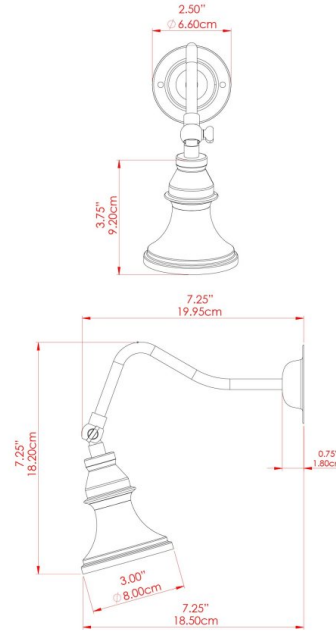

KENT Wall Light

MLWL179ANTBRS Antique Brass

MATERIAL	Brass
HEIGHT	18cm
WIDTH DIAMETER	8cm
LENGTH PROJECTION	20-31cm
WEIGHT	0.22 kg
LAMPHOLDER	GU10
MAX WATTAGE	6.5W
VOLTAGE	220/240v
IP RATING	IP20
CLASS PROTECTION	Class I
SHADE	-
FLEX BAR CHAIN LENGTH	n/a
CABLE TYPE	-

FIXING BRACKET: MLWB04 | Antique Brass

KENT Wall Light

MLWL179ANTSLV Antique Silver

MATERIAL	Brass
HEIGHT	18cm
WIDTH DIAMETER	8cm
LENGTH PROJECTION	20-31cm
WEIGHT	0.22 kg
LAMPHOLDER	GU10
MAX WATTAGE	6.5W
VOLTAGE	220/240v
IP RATING	IP20
CLASS PROTECTION	Class I
SHADE	-
FLEX BAR CHAIN LENGTH	n/a
CABLE TYPE	-

FIXING BRACKET: MLWB04 | Antique Silver

KENT Wall Light

MLWL179PCBLK Black

MATERIAL	Brass
HEIGHT	18cm
WIDTH DIAMETER	8cm
LENGTH PROJECTION	20-31cm
WEIGHT	0.22 kg
LAMPHOLDER	GU10
MAX WATTAGE	6.5W
VOLTAGE	220/240v
IP RATING	IP20
CLASS PROTECTION	Class I
SHADE	-
FLEX BAR CHAIN LENGTH	n/a
CABLE TYPE	-

KENT Wall Light

MLWL179POLBRS Polished Brass

MATERIAL	Brass
HEIGHT	18cm
WIDTH DIAMETER	8cm
LENGTH PROJECTION	20-31cm
WEIGHT	0.22 kg
LAMPHOLDER	GU10
MAX WATTAGE	6.5W
VOLTAGE	220/240v
IP RATING	IP20
CLASS PROTECTION	Class I
SHADE	-
FLEX BAR CHAIN LENGTH	n/a
CABLE TYPE	-