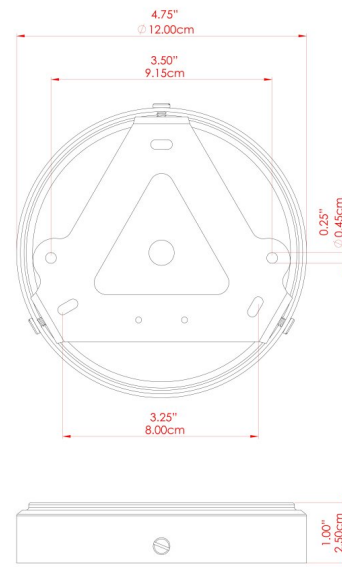

HENLOW Pendant

MLP474ANTBRS Antique Brass

MATERIAL	Brass Glass
HEIGHT	48cm
WIDTH DIAMETER	35cm
LENGTH PROJECTION	n/a
WEIGHT	3.3 kg
LAMPHOLDER	E27
MAX WATTAGE	40W
VOLTAGE	220/240v
IP RATING	IP20
CLASS PROTECTION	Class I
SHADE	GL137
FLEX BAR CHAIN LENGTH	100cm
CABLE TYPE	MLCA010 Brown PVC Flexible Cable 2 Core

FIXING BRACKET: MLWB17 | Antique Brass

Product Notes:
 1) Bulbs not included. 2) Dimensions do not include bulbs. 3) All products are individually made-to-order and therefore may differ slightly within manufacturing tolerances. 4) Cable / chain can be shortened during installation. Longer cable / chain lengths available on request. 5) Additional colour finishes may be available on request. 6) Refer to our website for a full list of terms and conditions.

HENLOW Pendant

MLP474NATBRS Natural Brass

MATERIAL	Brass Glass
HEIGHT	48cm
WIDTH DIAMETER	35cm
LENGTH PROJECTION	n/a
WEIGHT	3.3 kg
LAMPHOLDER	E27
MAX WATTAGE	40W
VOLTAGE	220/240v
IP RATING	IP20
CLASS PROTECTION	Class I
SHADE	GL137
FLEX BAR CHAIN LENGTH	100cm
CABLE TYPE	MLCA038 Gold PVC Flexible Cable 2 Core

FIXING BRACKET: MLWB17 | Natural Brass

Product Notes:
 1) Bulbs not included. 2) Dimensions do not include bulbs. 3) All products are individually made-to-order and therefore may differ slightly within manufacturing tolerances. 4) Cable / chain can be shortened during installation. Longer cable / chain lengths available on request. 5) Additional colour finishes may be available on request. 6) Refer to our website for a full list of terms and conditions.