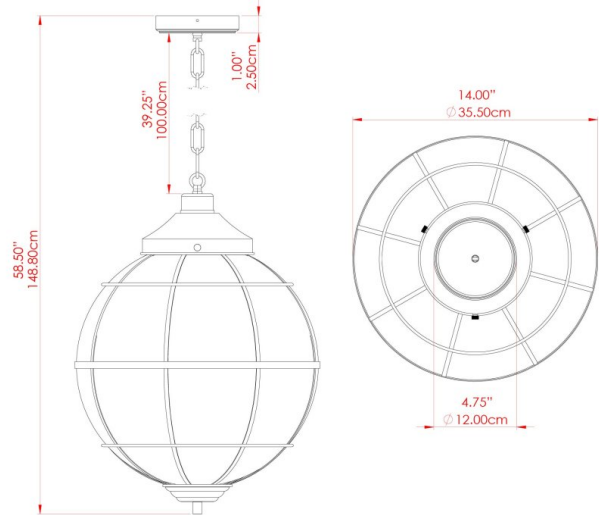

HENLOW Pendant

MLP474ANTBRS Antique Brass

MATERIAL	Brass Glass
HEIGHT	48cm
WIDTH DIAMETER	35cm
LENGTH PROJECTION	n/a
WEIGHT	3.3 kg
LAMPHOLDER	E27
MAX WATTAGE	40W
VOLTAGE	220/240v
IP RATING	IP20
CLASS PROTECTION	Class I
SHADE	GL137
FLEX BAR CHAIN LENGTH	100cm
CABLE TYPE	MLCA010 Brown PVC Flexible Cable 2 Core

FIXING BRACKET: MLWB17 | Antique Brass

Product Notes:
 1) Bulbs not included. 2) Dimensions do not include bulbs. 3) All products are individually made-to-order and therefore may differ slightly within manufacturing tolerances. 4) Cable / chain can be shortened during installation. Longer cable / chain lengths available on request. 5) Additional colour finishes may be available on request. 6) Refer to our website for a full list of terms and conditions.

HENLOW Pendant

MLP474NATBRS Natural Brass

MATERIAL	Brass Glass
HEIGHT	48cm
WIDTH DIAMETER	35cm
LENGTH PROJECTION	n/a
WEIGHT	3.3 kg
LAMPHOLDER	E27
MAX WATTAGE	40W
VOLTAGE	220/240v
IP RATING	IP20
CLASS PROTECTION	Class I
SHADE	GL137
FLEX BAR CHAIN LENGTH	100cm
CABLE TYPE	MLCA038 Gold PVC Flexible Cable 2 Core