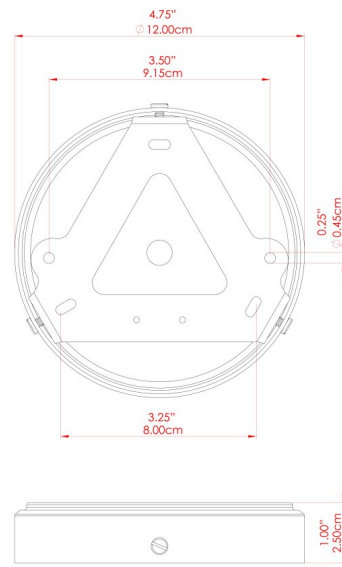

HENLOW Pendant

MLP474ANTBRS Antique Brass

MATERIAL	Brass Glass
HEIGHT	48cm
WIDTH DIAMETER	35cm
LENGTH PROJECTION	n/a
WEIGHT	3.3 kg
LAMPHOLDER	E27
MAX WATTAGE	40W
VOLTAGE	220/240v
IP RATING	IP20
CLASS PROTECTION	Class I
SHADE	GL137
FLEX BAR CHAIN LENGTH	100cm
CABLE TYPE	MLCA010 Brown PVC Flexible Cable 2 Core

FIXING BRACKET: MLWB17 | Antique Brass

Product Notes:
 1) Bulbs not included. 2) Dimensions do not include bulbs. 3) All products are individually made-to-order and therefore may differ slightly within manufacturing tolerances. 4) Cable / chain can be shortened during installation. Longer cable / chain lengths available on request. 5) Additional colour finishes may be available on request. 6) Refer to our website for a full list of terms and conditions.

HENLOW Pendant

MLP474NATBRS Natural Brass

MATERIAL	Brass Glass
HEIGHT	48cm
WIDTH DIAMETER	35cm
LENGTH PROJECTION	n/a
WEIGHT	3.3 kg
LAMPHOLDER	E27
MAX WATTAGE	40W
VOLTAGE	220/240v
IP RATING	IP20
CLASS PROTECTION	Class I
SHADE	GL137
FLEX BAR CHAIN LENGTH	100cm
CABLE TYPE	MLCA038 Gold PVC Flexible Cable 2 Core

FIXING BRACKET: MLWB17 | Natural Brass

Product Notes:
 1) Bulbs not included. 2) Dimensions do not include bulbs. 3) All products are individually made-to-order and therefore may differ slightly within manufacturing tolerances. 4) Cable / chain can be shortened during installation. Longer cable / chain lengths available on request. 5) Additional colour finishes may be available on request. 6) Refer to our website for a full list of terms and conditions.